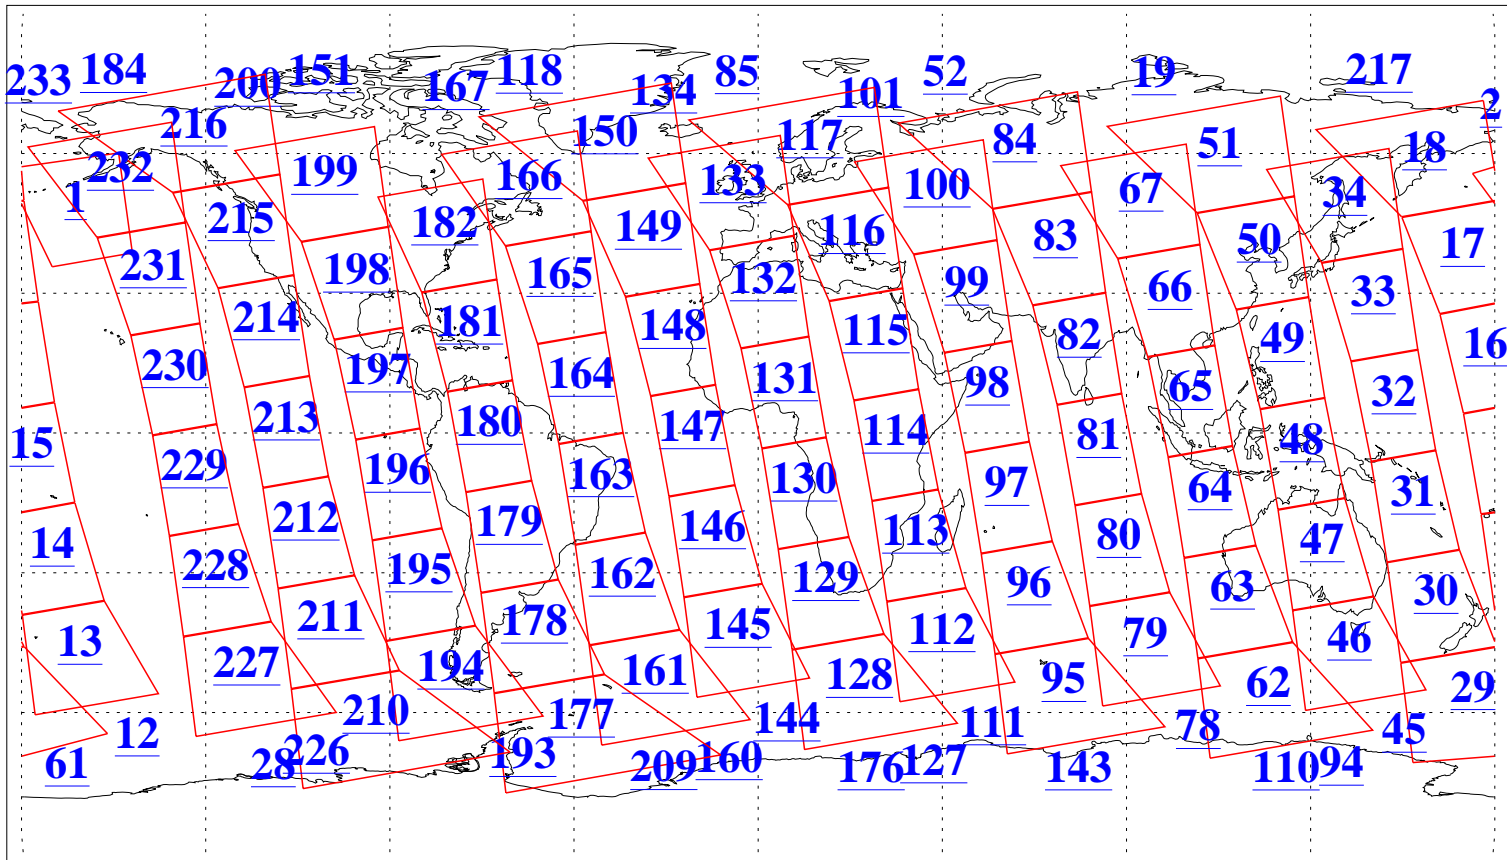

L1B Availability
AMSU Granules: 237
HSB Granules: 0
AIRS Granules: 237

19 Jul 2022
DoY 200
Aqua Day 7381
Granules: 1 to 120

Granules: 121 to 240

Legend: AMSU Available, *HSB Available*, *AIRS Available*

L1B Availability
AMSU Granules: 237
HSB Granules: 0
AIRS Granules: 237

19 Jul 2022
DoY 200
Aqua Day 7381

Ascending Granules

Descending Granules

Legend: AMSU Available, *HSB Available*, AIRS Available

L1B Availability
AMSU Granules: 237
HSB Granules: 0
AIRS Granules: 237

19 Jul 2022
DoY 200
Aqua Day 7381

Northern Hemisphere Granules

Southern Hemisphere Granules

Legend: AMSU Available, HSB Available, AIRS Available