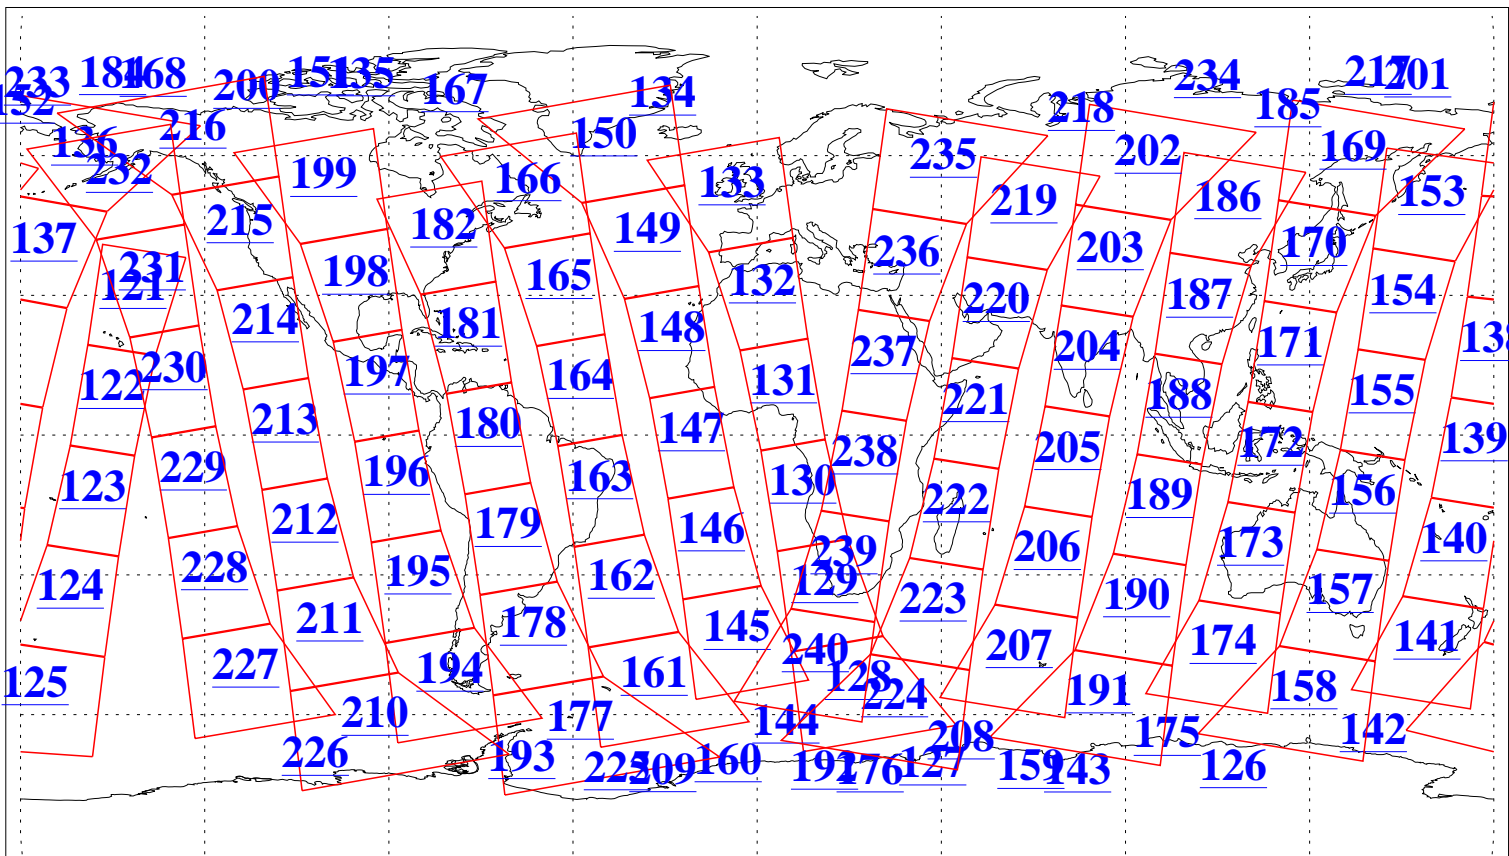

L1B Availability
AMSU Granules: 237
HSB Granules: 0
AIRS Granules: 237

19 Jul 2022
DoY 200
Aqua Day 7381
Granules: 1 to 120

Granules: 121 to 240

Legend: AMSU Available, *HSB Available*, *AIRS Available*

L1B Availability
AMSU Granules: 237
HSB Granules: 0
AIRS Granules: 237

19 Jul 2022
DoY 200
Aqua Day 7381

Ascending Granules

Descending Granules

Legend: AMSU Available, *HSB Available*, AIRS Available

L1B Availability
AMSU Granules: 237
HSB Granules: 0
AIRS Granules: 237

19 Jul 2022
DoY 200
Aqua Day 7381