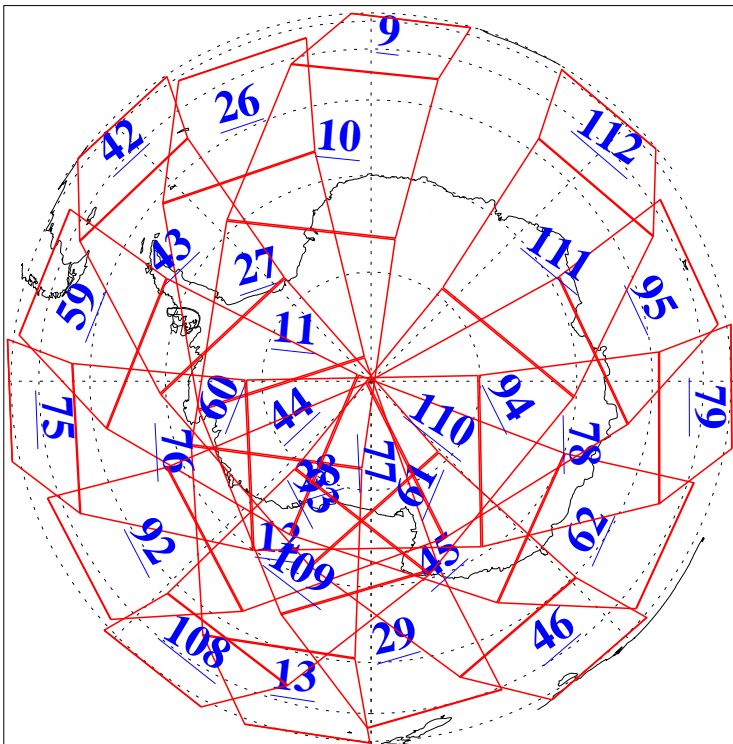

L1B Availability
AMSU Granules: 237
HSB Granules: 0
AIRS Granules: 237

19 Jul 2022
DoY 200
Aqua Day 7381
Granules: 1 to 120

Granules: 121 to 240

Legend: AMSU Available, *HSB Available*, *AIRS Available*

L1B Availability
AMSU Granules: 237
HSB Granules: 0
AIRS Granules: 237

19 Jul 2022
DoY 200
Aqua Day 7381

Ascending Granules

Descending Granules

Legend: AMSU Available, *HSB Available*, AIRS Available

L1B Availability
AMSU Granules: 237
HSB Granules: 0
AIRS Granules: 237

19 Jul 2022
DoY 200
Aqua Day 7381

Northern Hemisphere Granules

Southern Hemisphere Granules

Legend: AMSU Available, HSB Available, AIRS Available