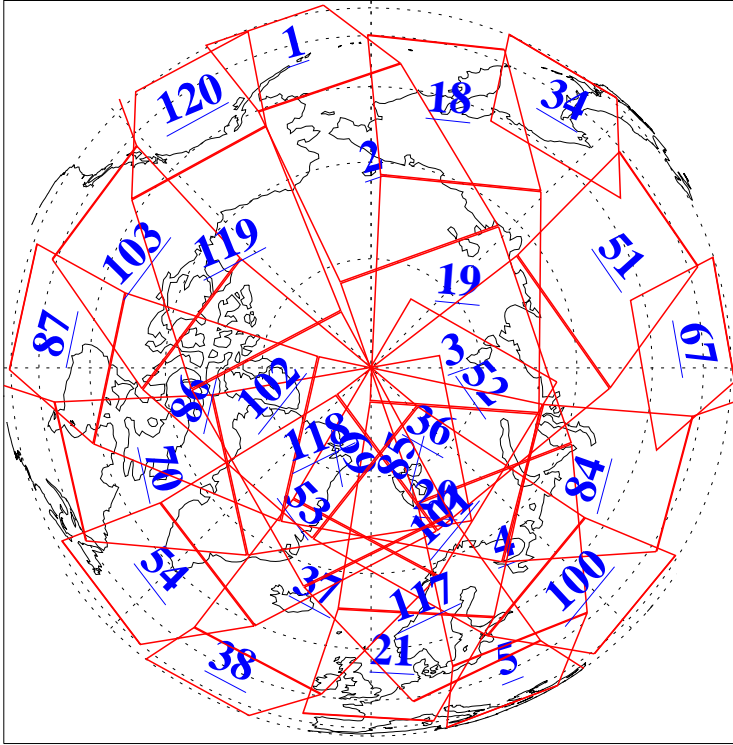

L1B Availability
AMSU Granules: 237
HSB Granules: 0
AIRS Granules: 237

19 Jul 2022
DoY 200
Aqua Day 7381
Granules: 1 to 120

Granules: 121 to 240

Legend: AMSU Available, *HSB Available*, *AIRS Available*

L1B Availability
AMSU Granules: 237
HSB Granules: 0
AIRS Granules: 237

19 Jul 2022
DoY 200
Aqua Day 7381

Ascending Granules

Descending Granules

Legend: AMSU Available, *HSB Available*, AIRS Available

L1B Availability
AMSU Granules: 237
HSB Granules: 0
AIRS Granules: 237

19 Jul 2022
DoY 200
Aqua Day 7381

Northern Hemisphere Granules

Southern Hemisphere Granules

Legend: AMSU Available, HSB Available, AIRS Available