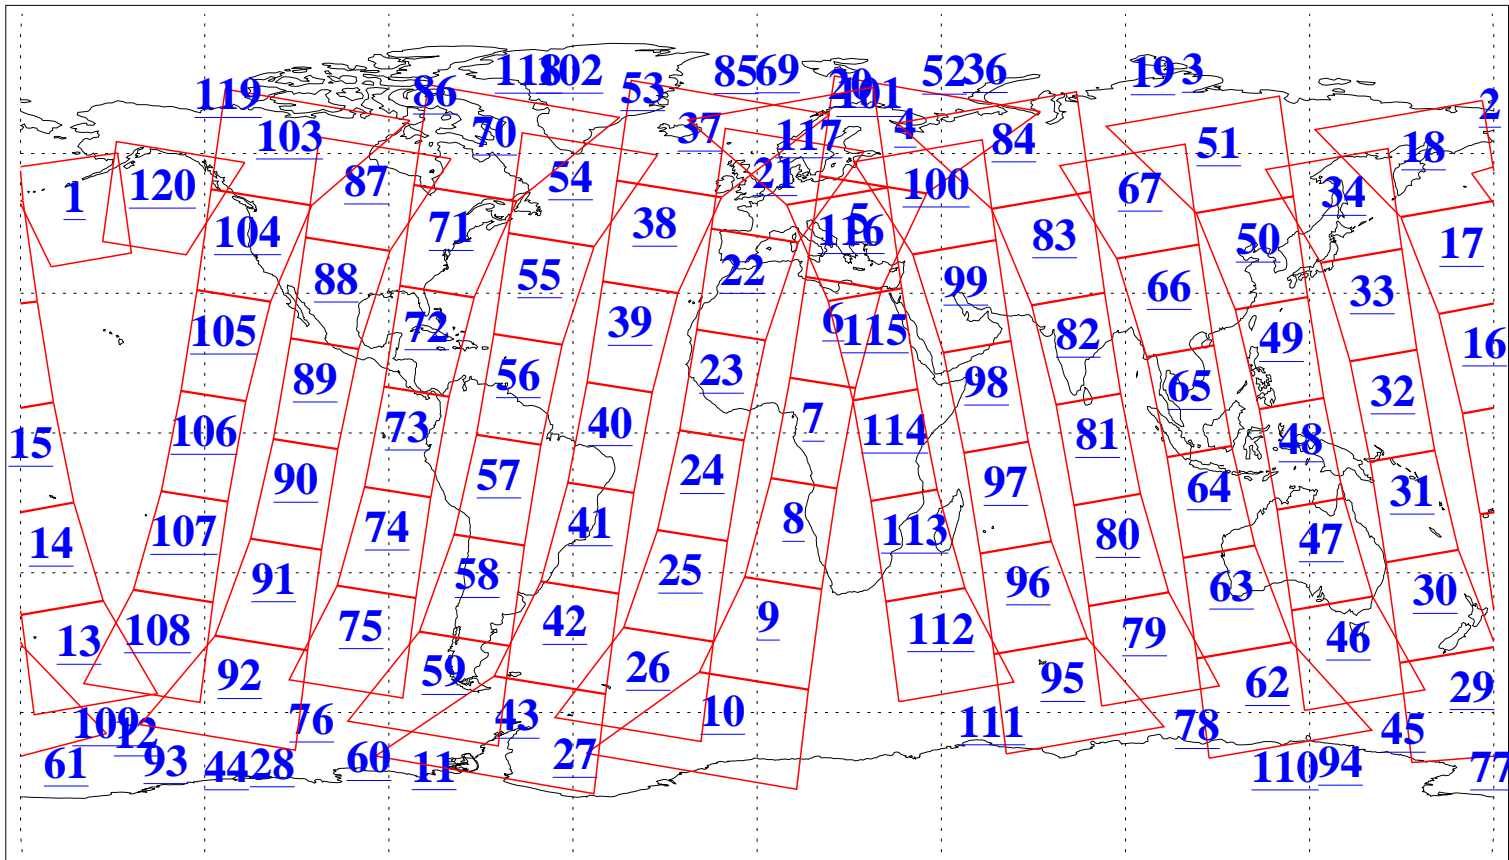

L1B Availability
AMSU Granules: 237
HSB Granules: 0
AIRS Granules: 237

19 Jul 2022
DoY 200
Aqua Day 7381
Granules: 1 to 120

Granules: 121 to 240

Legend: AMSU Available, *HSB Available*, *AIRS Available*

L1B Availability
AMSU Granules: 237
HSB Granules: 0
AIRS Granules: 237

19 Jul 2022
DoY 200
Aqua Day 7381

Ascending Granules

Descending Granules

Legend: AMSU Available, *HSB Available*, AIRS Available

L1B Availability
AMSU Granules: 237
HSB Granules: 0
AIRS Granules: 237

19 Jul 2022
DoY 200
Aqua Day 7381

Northern Hemisphere Granules

Southern Hemisphere Granules

Legend: AMSU Available, HSB Available, AIRS Available