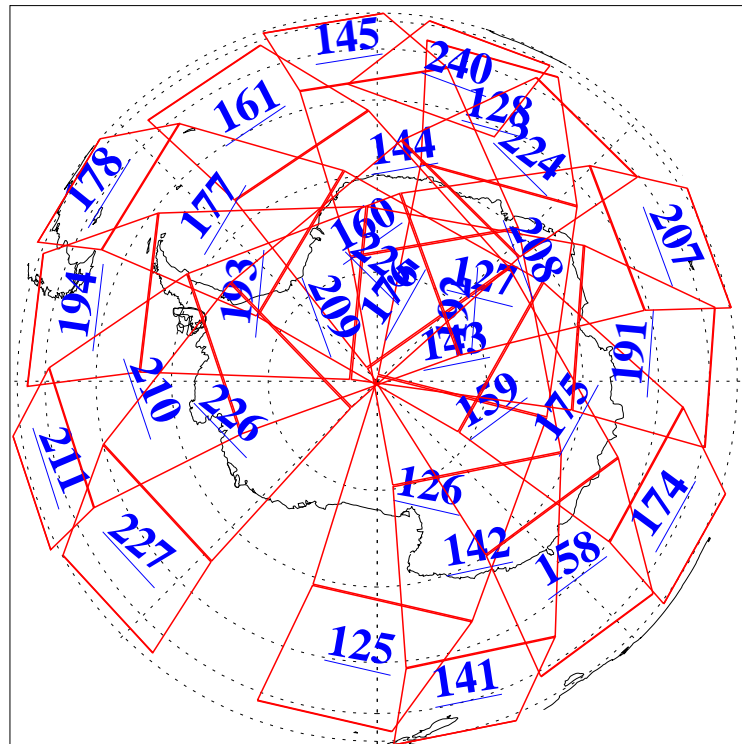

L1B Availability
AMSU Granules: 237
HSB Granules: 0
AIRS Granules: 237

19 Jul 2022
DoY 200
Aqua Day 7381
Granules: 1 to 120

Granules: 121 to 240

Legend: AMSU Available, *HSB Available*, *AIRS Available*

L1B Availability
AMSU Granules: 237
HSB Granules: 0
AIRS Granules: 237

19 Jul 2022
DoY 200
Aqua Day 7381

Ascending Granules

Descending Granules

Legend: AMSU Available, *HSB Available*, AIRS Available

L1B Availability
AMSU Granules: 237
HSB Granules: 0
AIRS Granules: 237

19 Jul 2022
DoY 200
Aqua Day 7381

Northern Hemisphere Granules

Southern Hemisphere Granules

Legend: AMSU Available, HSB Available, AIRS Available