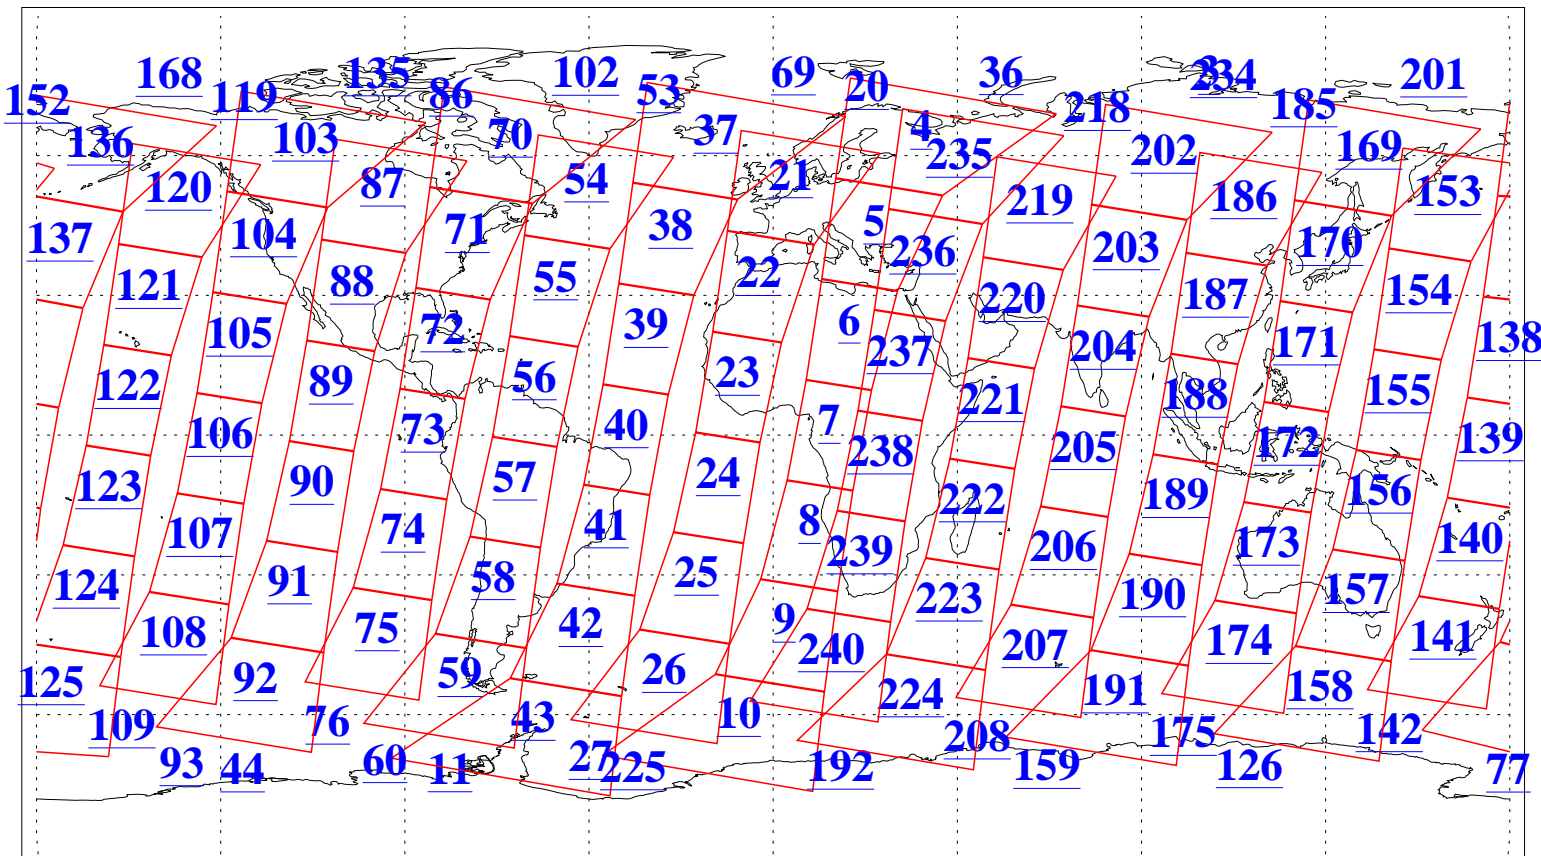

L1B Availability
AMSU Granules: 237
HSB Granules: 0
AIRS Granules: 237

19 Jul 2022
DoY 200
Aqua Day 7381
Granules: 1 to 120

Granules: 121 to 240

Legend: AMSU Available, *HSB Available*, *AIRS Available*

L1B Availability
AMSU Granules: 237
HSB Granules: 0
AIRS Granules: 237

19 Jul 2022
DoY 200
Aqua Day 7381

Ascending Granules

Descending Granules

Legend: AMSU Available, *HSB Available*, AIRS Available

L1B Availability
AMSU Granules: 237
HSB Granules: 0
AIRS Granules: 237

19 Jul 2022
DoY 200
Aqua Day 7381

Northern Hemisphere Granules

Southern Hemisphere Granules

Legend: AMSU Available, HSB Available, AIRS Available