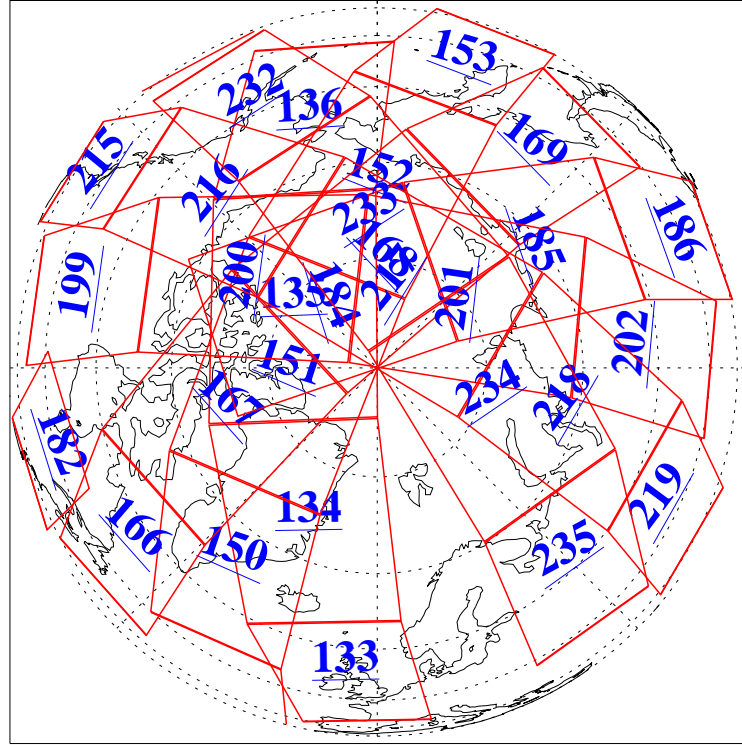

19 Jul 2022
DoY 200
Aqua Day 7381

Ascending Granules

Descending Granules

Legend: AMSU Available, *HSB Available*, AIRS Available

L1B Availability
AMSU Granules: 237
HSB Granules: 0
AIRS Granules: 237

19 Jul 2022
DoY 200
Aqua Day 7381

Northern Hemisphere Granules

Southern Hemisphere Granules

Legend: AMSU Available, HSB Available, AIRS Available