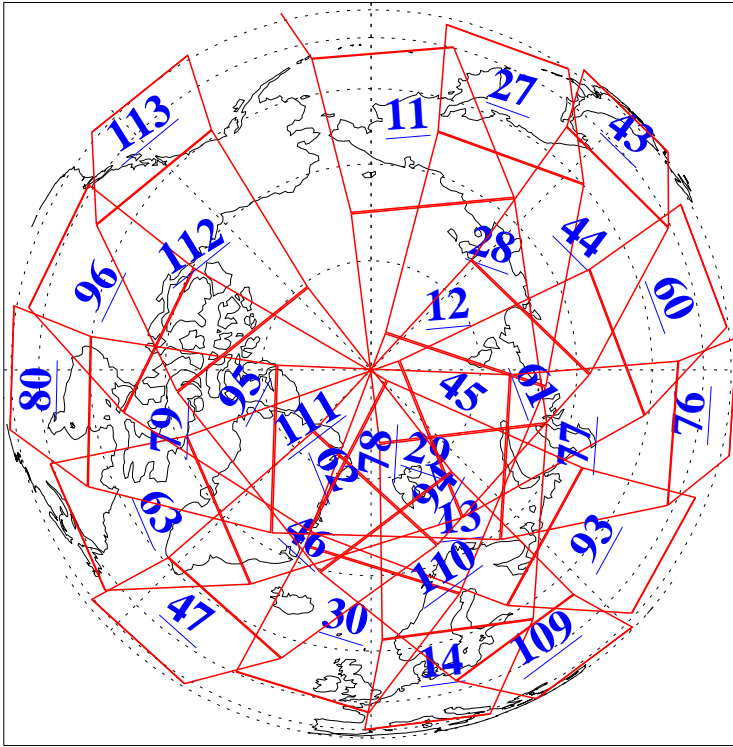

L1B Availability
AMSU Granules: 238
HSB Granules: 0
AIRS Granules: 239

18 Jul 2022
DoY 199
Aqua Day 7380
Granules: 1 to 120

Granules: 121 to 240

Legend: AMSU Available, HSB Available, AIRS Available

L1B Availability
 AMSU Granules: 238
 HSB Granules: 0
 AIRS Granules: 239

18 Jul 2022
 DoY 199
 Aqua Day 7380

Ascending Granules

Descending Granules

Legend: AMSU Available, HSB Available, AIRS Available

L1B Availability
 AMSU Granules: 238
 HSB Granules: 0
 AIRS Granules: 239

18 Jul 2022
 DoY 199
 Aqua Day 7380

Northern Hemisphere Granules

Southern Hemisphere Granules

Legend: AMSU Available, HSB Available, **AIRS Available**