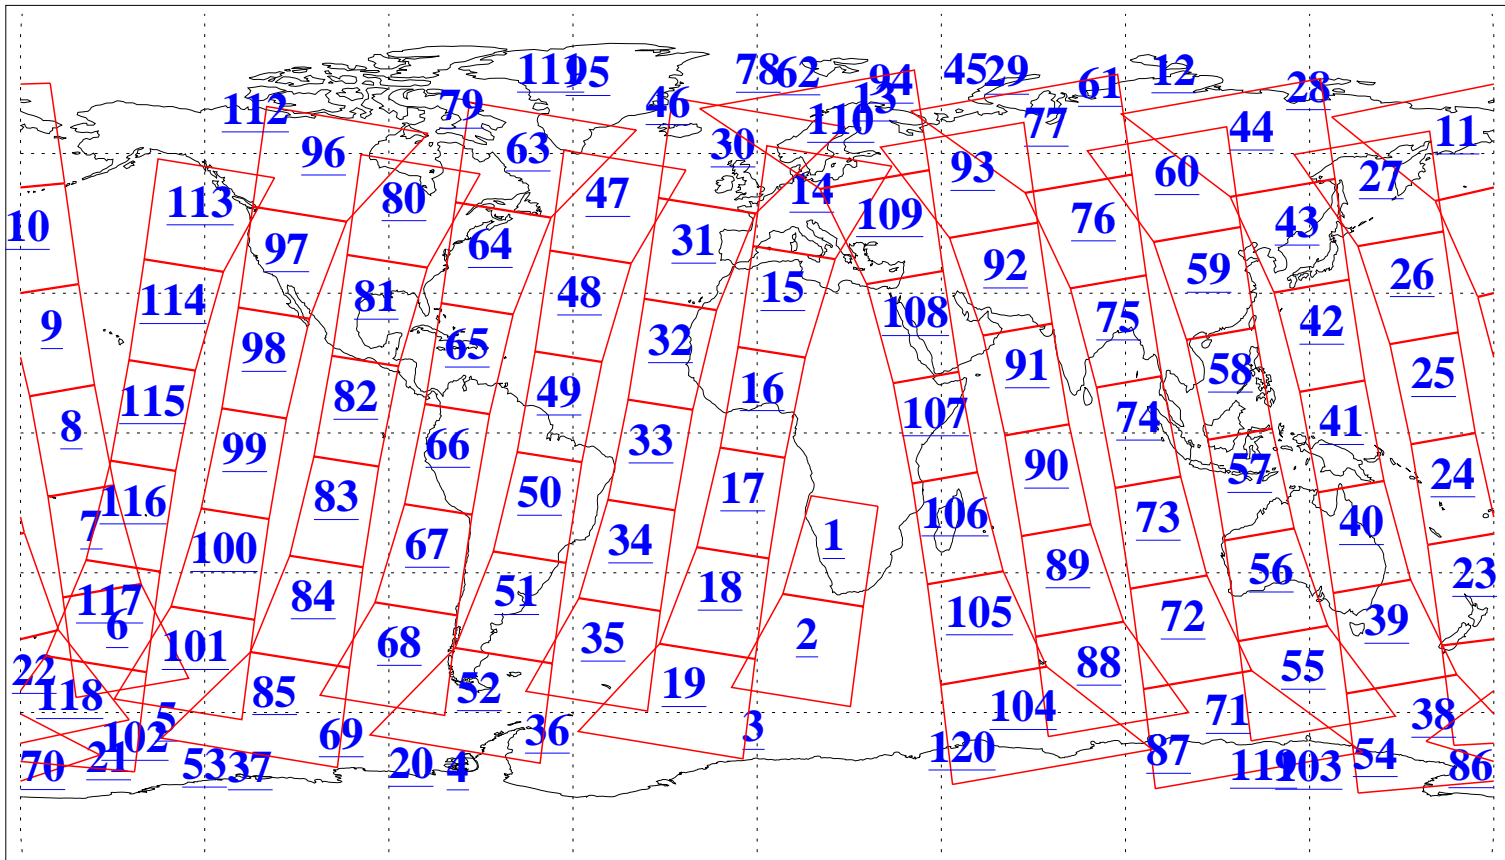

L1B Availability
AMSU Granules: 238
HSB Granules: 0
AIRS Granules: 239

18 Jul 2022
DoY 199
Aqua Day 7380
Granules: 1 to 120

Granules: 121 to 240

Legend: AMSU Available, HSB Available, AIRS Available

L1B Availability
 AMSU Granules: 238
 HSB Granules: 0
 AIRS Granules: 239

18 Jul 2022
 DoY 199
 Aqua Day 7380

Ascending Granules

Descending Granules

Legend: AMSU Available, HSB Available, AIRS Available

L1B Availability
 AMSU Granules: 238
 HSB Granules: 0
 AIRS Granules: 239

18 Jul 2022
 DoY 199
 Aqua Day 7380

Northern Hemisphere Granules

Southern Hemisphere Granules

Legend: AMSU Available, HSB Available, **AIRS Available**