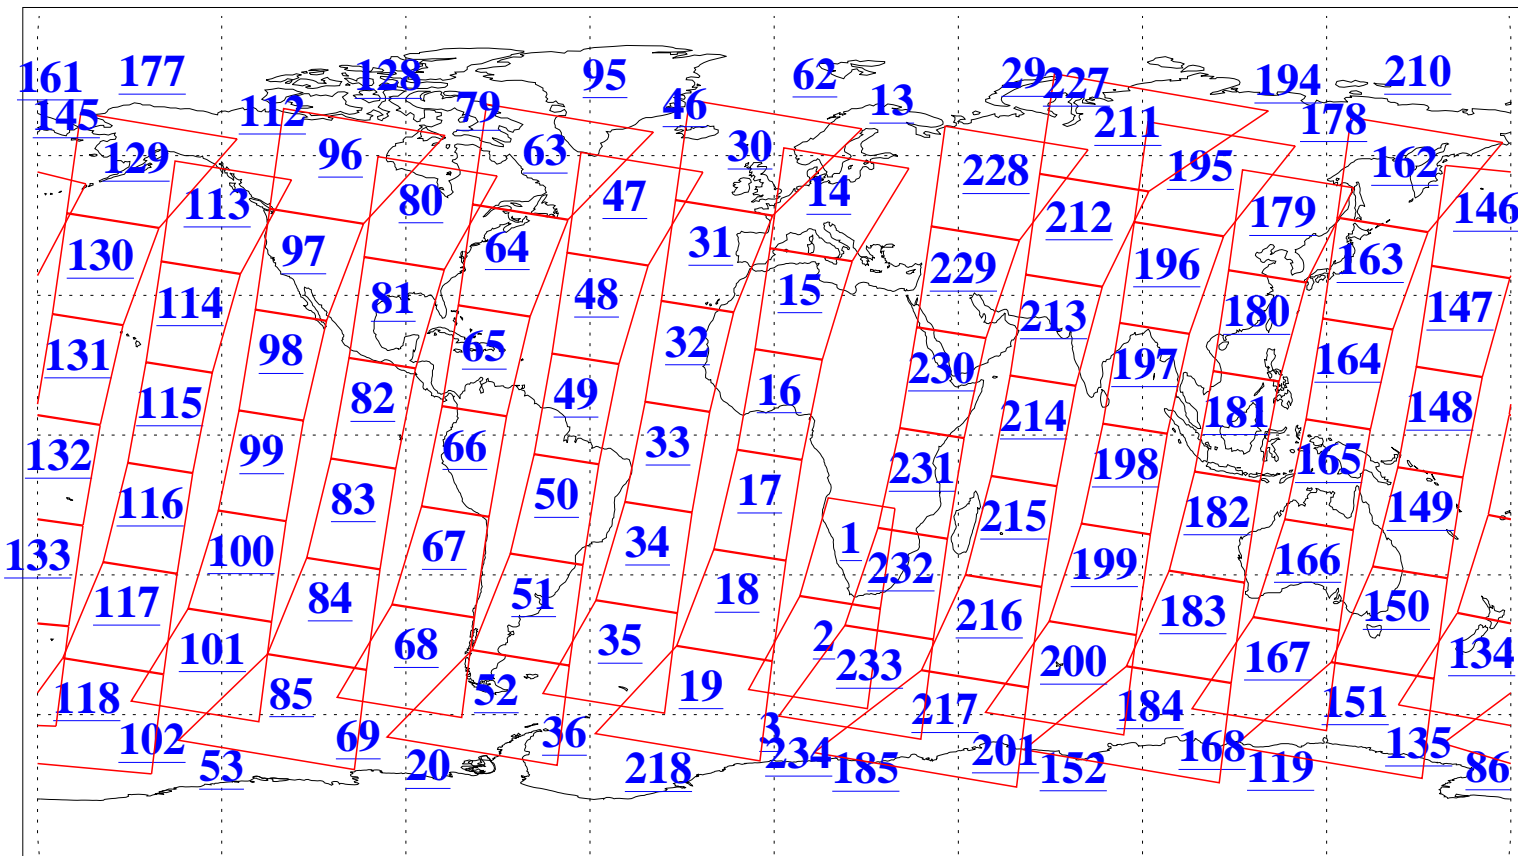

L1B Availability
AMSU Granules: 238
HSB Granules: 0
AIRS Granules: 239

18 Jul 2022
DoY 199
Aqua Day 7380
Granules: 1 to 120

Granules: 121 to 240

Legend: AMSU Available, HSB Available, AIRS Available

L1B Availability
 AMSU Granules: 238
 HSB Granules: 0
 AIRS Granules: 239

18 Jul 2022
 DoY 199
 Aqua Day 7380

Ascending Granules

Descending Granules

Legend: AMSU Available, HSB Available, AIRS Available

L1B Availability
 AMSU Granules: 238
 HSB Granules: 0
 AIRS Granules: 239

18 Jul 2022
 DoY 199
 Aqua Day 7380

Northern Hemisphere Granules

Southern Hemisphere Granules

Legend: AMSU Available, HSB Available, **AIRS Available**