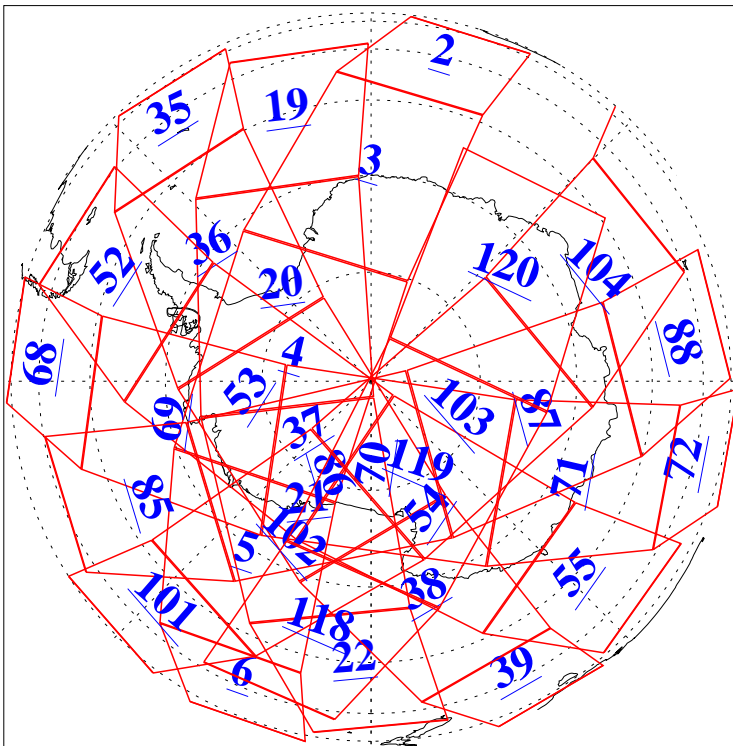

18 Jul 2022
 DoY 199
 Aqua Day 7380

Ascending Granules

Descending Granules

Legend: AMSU Available, HSB Available, AIRS Available

L1B Availability
 AMSU Granules: 238
 HSB Granules: 0
 AIRS Granules: 239

18 Jul 2022
 DoY 199
 Aqua Day 7380

Northern Hemisphere Granules

Southern Hemisphere Granules

Legend: AMSU Available, HSB Available, **AIRS Available**