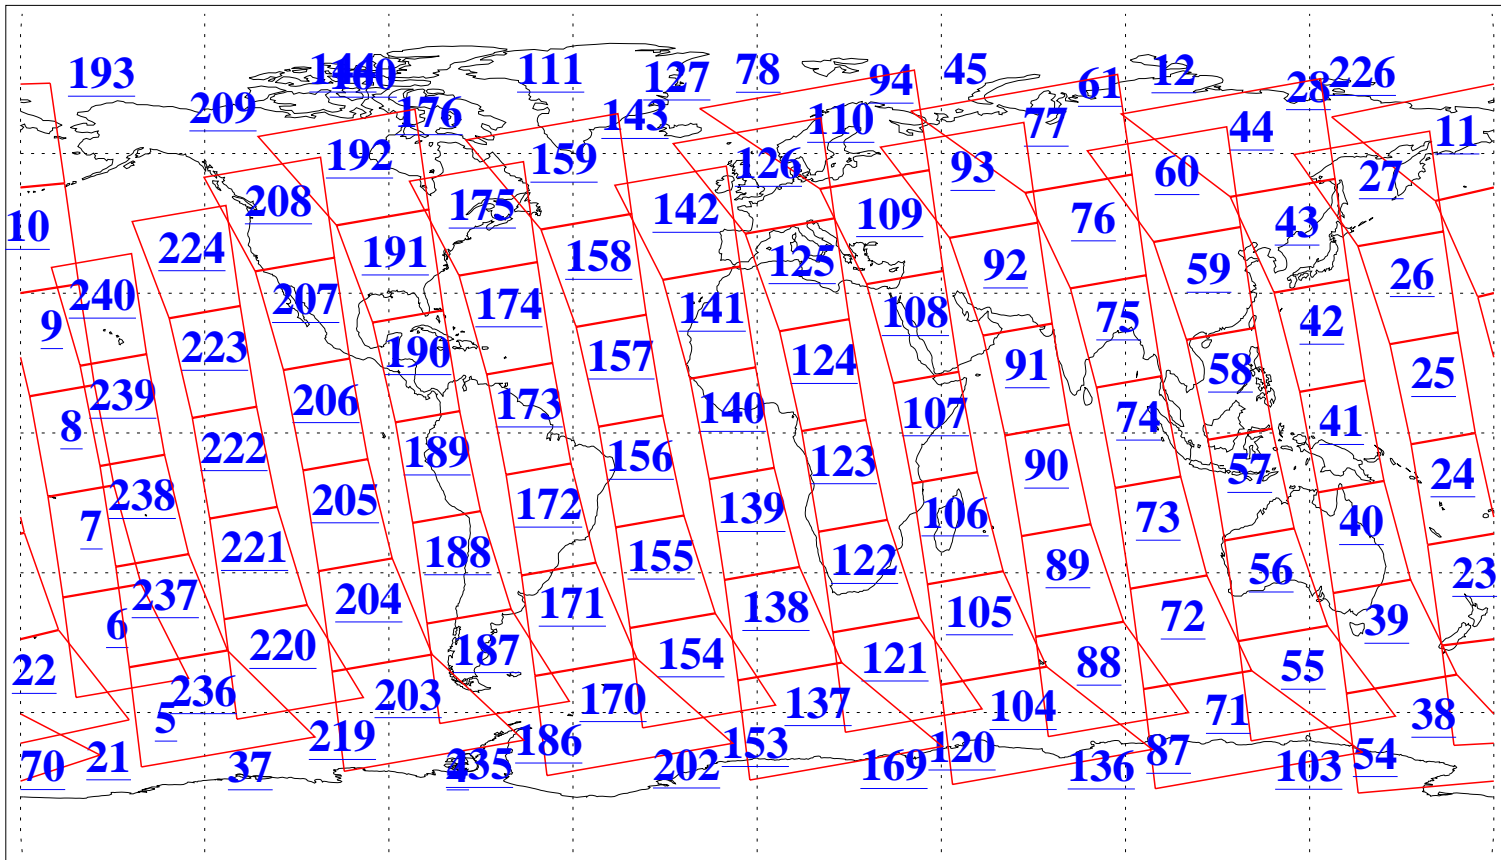

L1B Availability
AMSU Granules: 238
HSB Granules: 0
AIRS Granules: 239

18 Jul 2022
DoY 199
Aqua Day 7380
Granules: 1 to 120

Granules: 121 to 240

Legend: AMSU Available, HSB Available, AIRS Available

L1B Availability
 AMSU Granules: 238
 HSB Granules: 0
 AIRS Granules: 239

18 Jul 2022
 DoY 199
 Aqua Day 7380

Ascending Granules

Descending Granules

Legend: AMSU Available, HSB Available, AIRS Available

L1B Availability
 AMSU Granules: 238
 HSB Granules: 0
 AIRS Granules: 239

18 Jul 2022
 DoY 199
 Aqua Day 7380

Northern Hemisphere Granules

Southern Hemisphere Granules

Legend: AMSU Available, HSB Available, **AIRS Available**