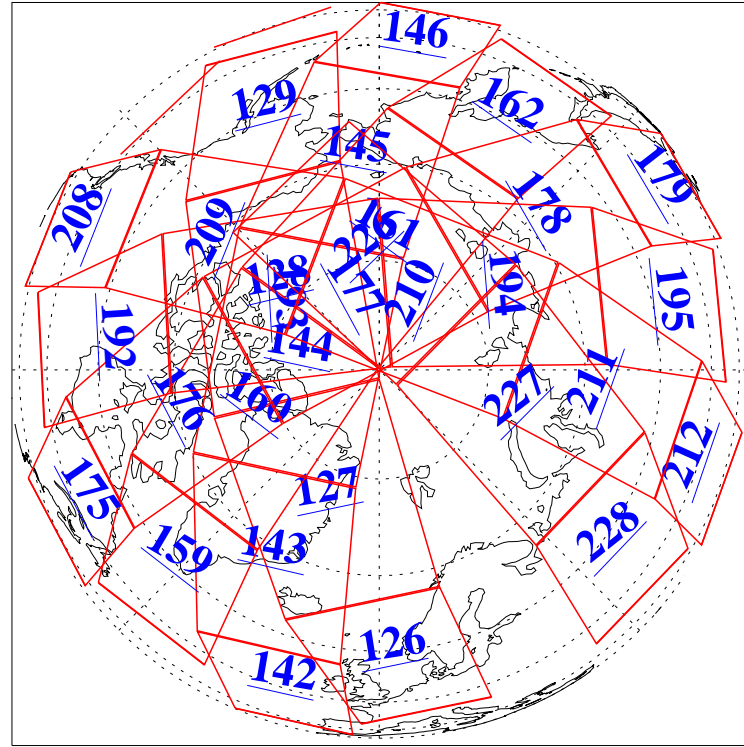

18 Jul 2022
 DoY 199
 Aqua Day 7380

Ascending Granules

Descending Granules

Legend: AMSU Available, HSB Available, AIRS Available

L1B Availability
 AMSU Granules: 238
 HSB Granules: 0
 AIRS Granules: 239

18 Jul 2022
 DoY 199
 Aqua Day 7380

Northern Hemisphere Granules

Southern Hemisphere Granules

Legend: AMSU Available, HSB Available, **AIRS Available**