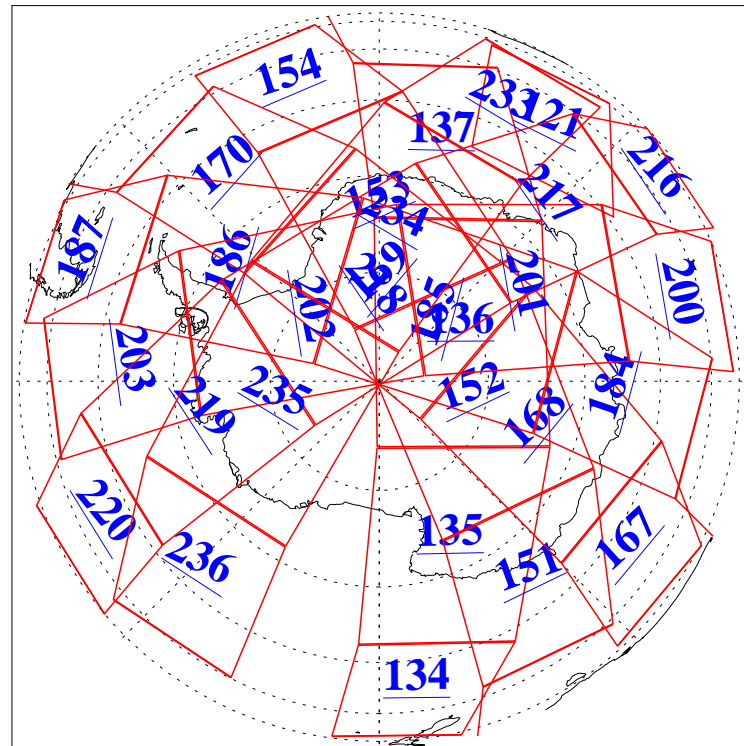

18 Jul 2022
 DoY 199
 Aqua Day 7380

Ascending Granules

Descending Granules

Legend: AMSU Available, HSB Available, AIRS Available

L1B Availability
 AMSU Granules: 238
 HSB Granules: 0
 AIRS Granules: 239

18 Jul 2022
 DoY 199
 Aqua Day 7380

Northern Hemisphere Granules

Southern Hemisphere Granules

Legend: AMSU Available, HSB Available, **AIRS Available**