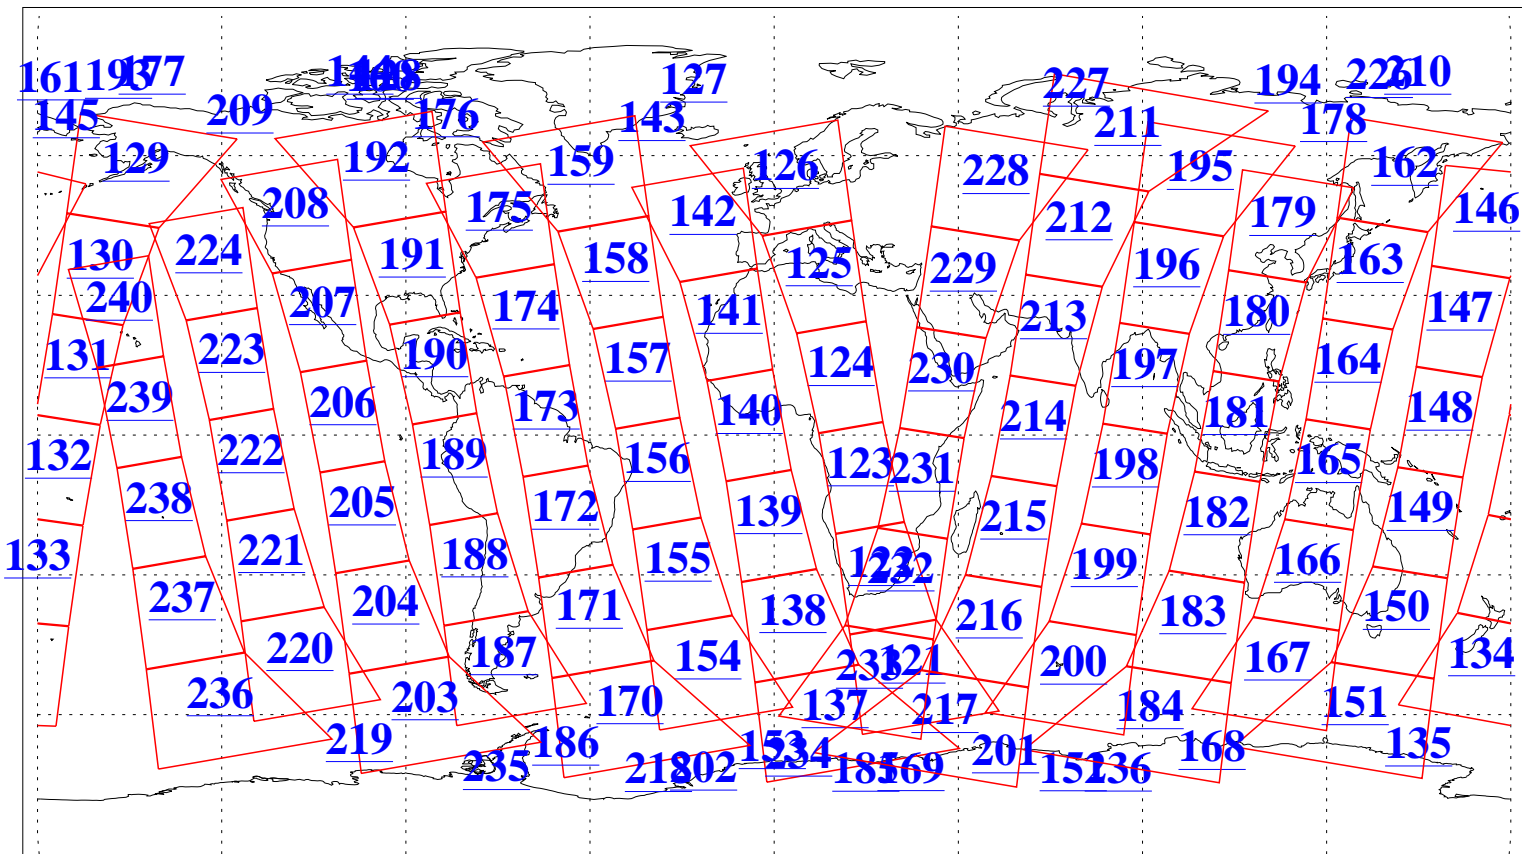

L1B Availability
AMSU Granules: 238
HSB Granules: 0
AIRS Granules: 239

18 Jul 2022
DoY 199
Aqua Day 7380
Granules: 1 to 120

Granules: 121 to 240

Legend: AMSU Available, HSB Available, AIRS Available

L1B Availability
 AMSU Granules: 238
 HSB Granules: 0
 AIRS Granules: 239

18 Jul 2022
 DoY 199
 Aqua Day 7380

Ascending Granules

Descending Granules

Legend: AMSU Available, HSB Available, AIRS Available

L1B Availability
 AMSU Granules: 238
 HSB Granules: 0
 AIRS Granules: 239

18 Jul 2022
 DoY 199
 Aqua Day 7380

Northern Hemisphere Granules

Southern Hemisphere Granules

Legend: AMSU Available, HSB Available, **AIRS Available**