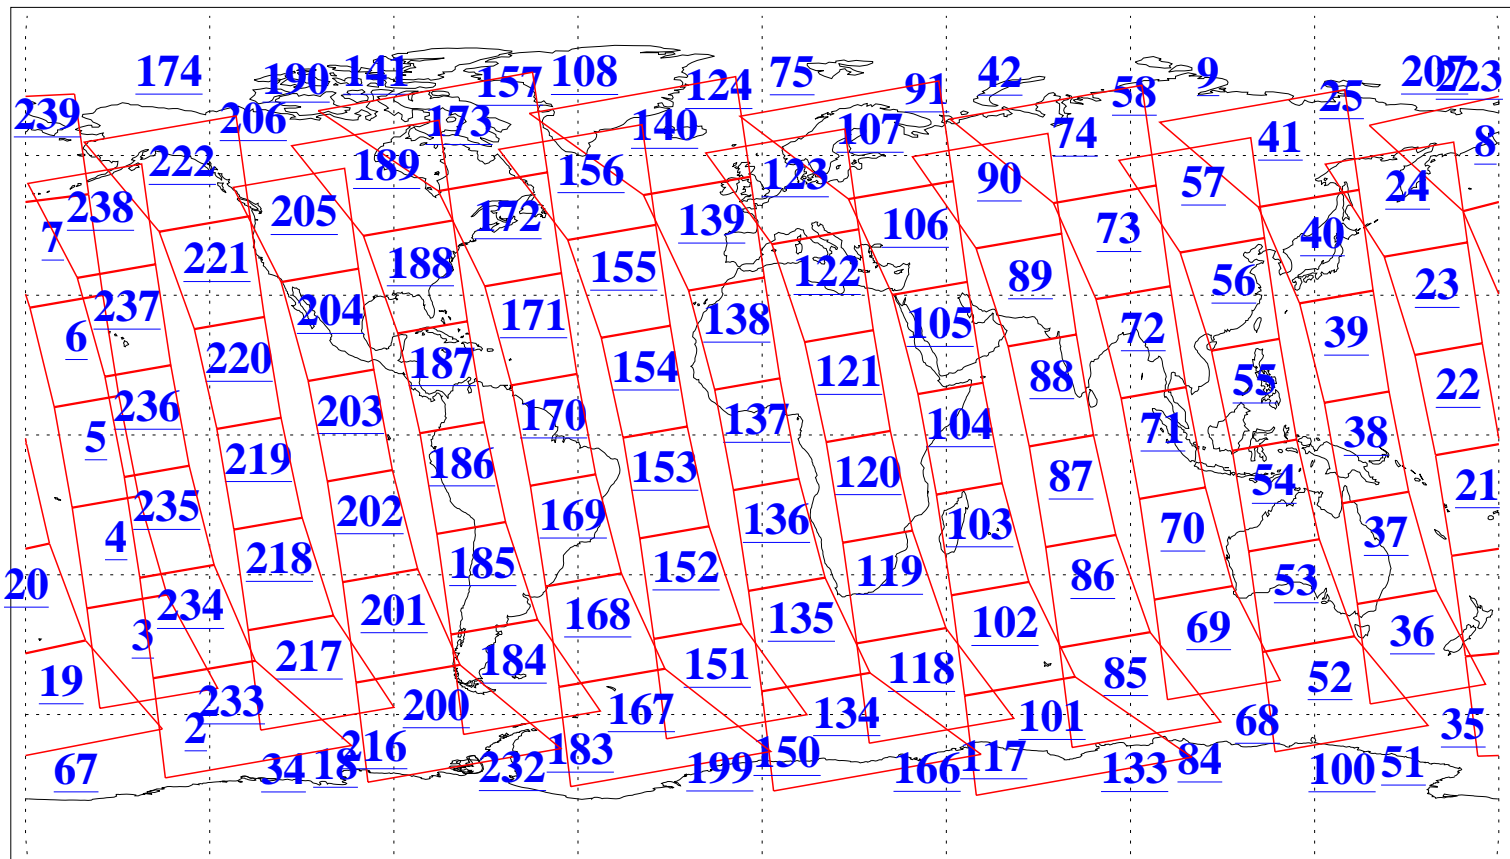

L1B Availability  
 AMSU Granules: 240  
 HSB Granules: 0  
 AIRS Granules: 240

13 Jul 2022  
 DoY 194  
 Aqua Day 7375  
 Granules: 1 to 120

Granules: 121 to 240

Legend: AMSU Available, *HSB Available*, *AIRS Available*

L1B Availability  
AMSU Granules: 240  
HSB Granules: 0  
AIRS Granules: 240

13 Jul 2022  
DoY 194  
Aqua Day 7375  
Ascending Granules

Descending Granules

Legend: AMSU Available, *HSB Available*, *AIRS Available*

L1B Availability  
 AMSU Granules: 240  
 HSB Granules: 0  
 AIRS Granules: 240

13 Jul 2022  
 DoY 194  
 Aqua Day 7375

Northern Hemisphere Granules

Southern Hemisphere Granules

Legend: AMSU Available, HSB Available, AIRS Available