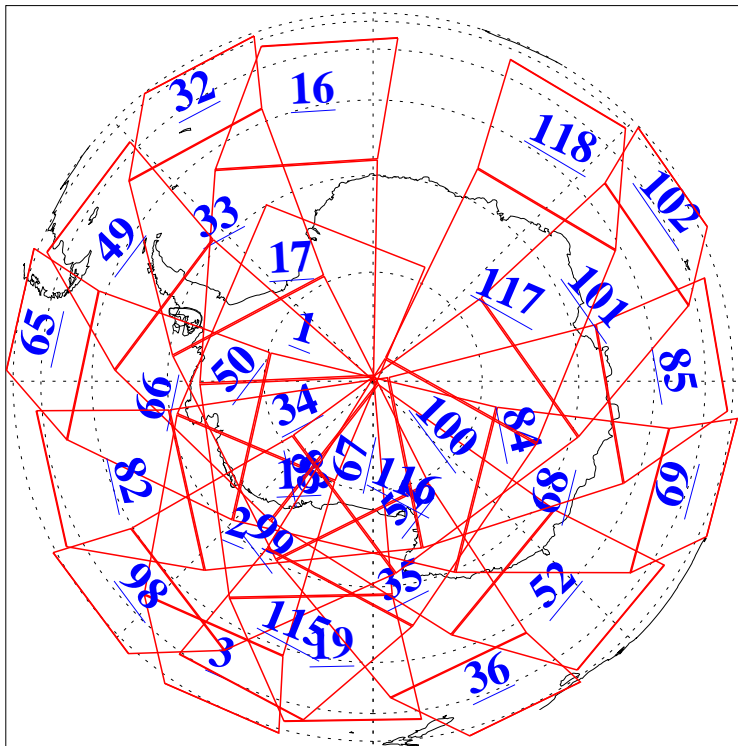

L1B Availability  
 AMSU Granules: 240  
 HSB Granules: 0  
 AIRS Granules: 240

13 Jul 2022  
 DoY 194  
 Aqua Day 7375  
 Granules: 1 to 120

Granules: 121 to 240

Legend: AMSU Available, *HSB Available*, *AIRS Available*

L1B Availability  
AMSU Granules: 240  
HSB Granules: 0  
AIRS Granules: 240

13 Jul 2022  
DoY 194  
Aqua Day 7375  
Ascending Granules

Descending Granules

Legend: AMSU Available, *HSB Available*, *AIRS Available*

L1B Availability  
 AMSU Granules: 240  
 HSB Granules: 0  
 AIRS Granules: 240

13 Jul 2022  
 DoY 194  
 Aqua Day 7375

Northern Hemisphere Granules

Southern Hemisphere Granules

Legend: AMSU Available, HSB Available, AIRS Available