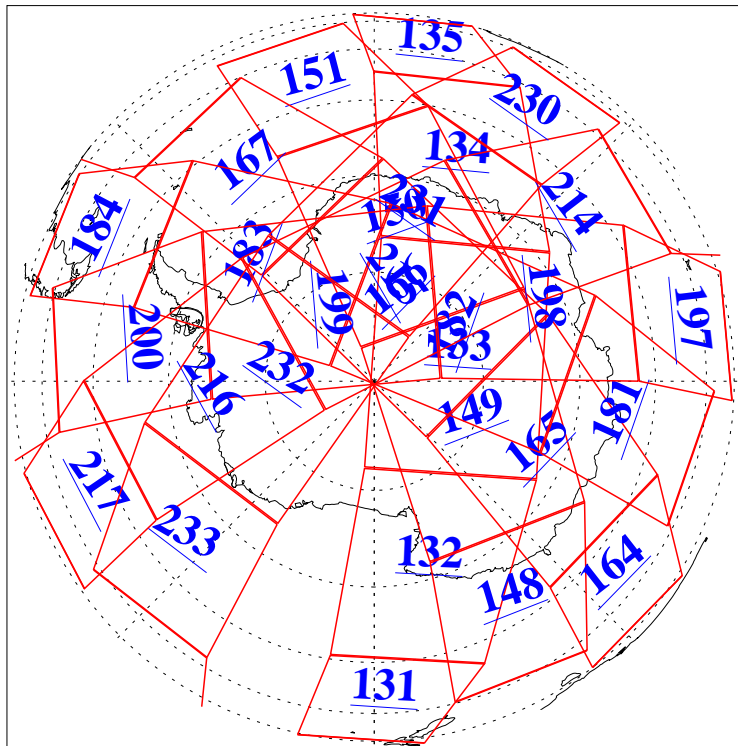

L1B Availability  
AMSU Granules: 240  
HSB Granules: 0  
AIRS Granules: 240

13 Jul 2022  
DoY 194  
Aqua Day 7375  
Ascending Granules

Descending Granules

Legend: AMSU Available, *HSB Available*, *AIRS Available*

L1B Availability  
 AMSU Granules: 240  
 HSB Granules: 0  
 AIRS Granules: 240

13 Jul 2022  
 DoY 194  
 Aqua Day 7375

Northern Hemisphere Granules

Southern Hemisphere Granules

Legend: AMSU Available, HSB Available, AIRS Available