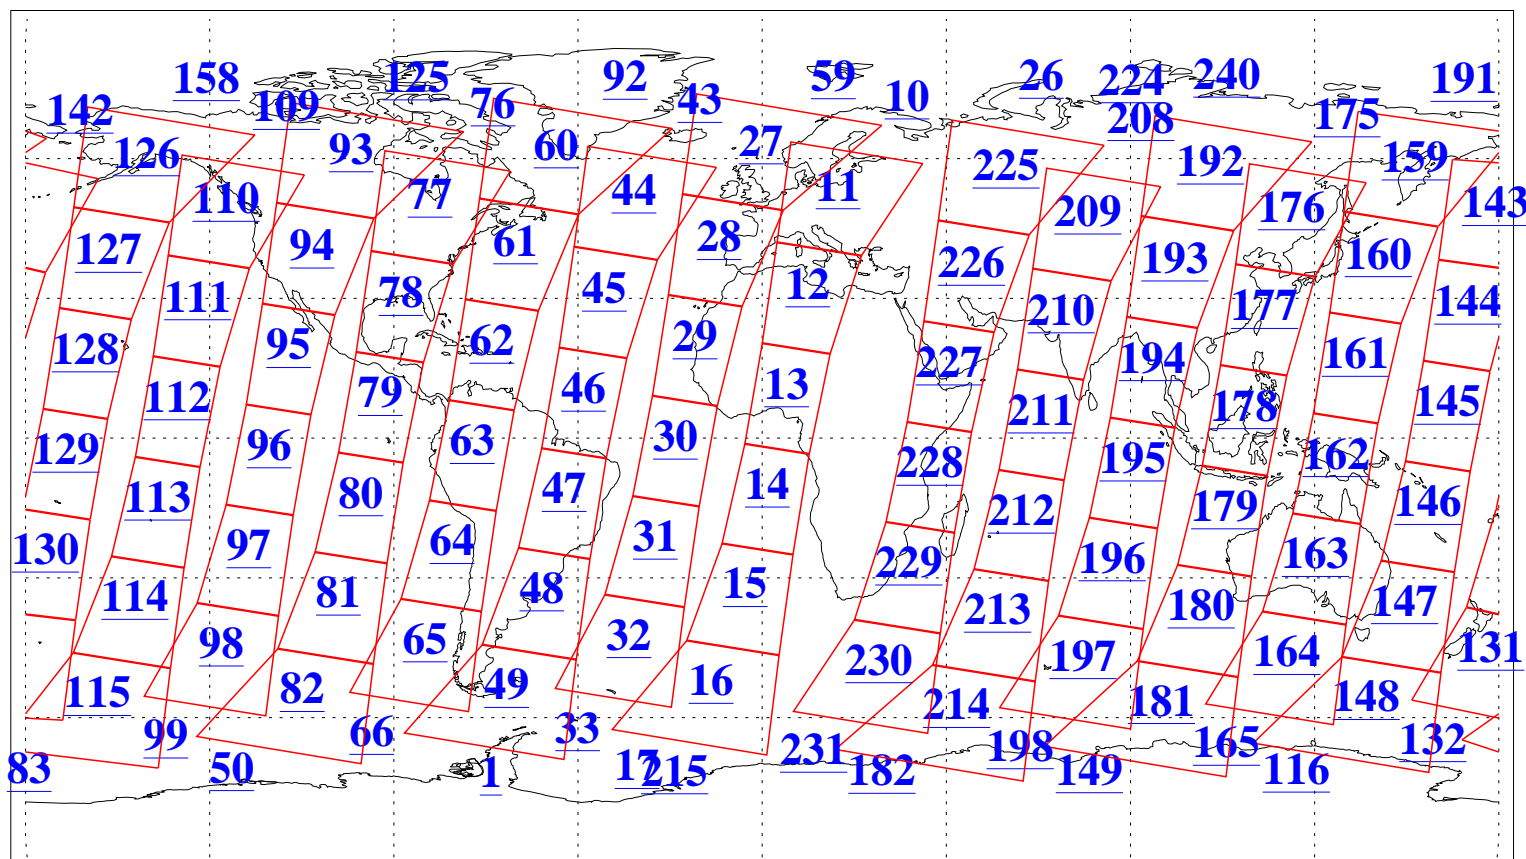

L1B Availability  
 AMSU Granules: 240  
 HSB Granules: 0  
 AIRS Granules: 240

13 Jul 2022  
 DoY 194  
 Aqua Day 7375  
 Granules: 1 to 120

Granules: 121 to 240

Legend: AMSU Available, *HSB Available*, *AIRS Available*

L1B Availability  
AMSU Granules: 240  
HSB Granules: 0  
AIRS Granules: 240

13 Jul 2022  
DoY 194  
Aqua Day 7375  
Ascending Granules

Descending Granules

Legend: AMSU Available, *HSB Available*, *AIRS Available*

L1B Availability  
 AMSU Granules: 240  
 HSB Granules: 0  
 AIRS Granules: 240

13 Jul 2022  
 DoY 194  
 Aqua Day 7375

Northern Hemisphere Granules

Southern Hemisphere Granules

Legend: AMSU Available, HSB Available, AIRS Available