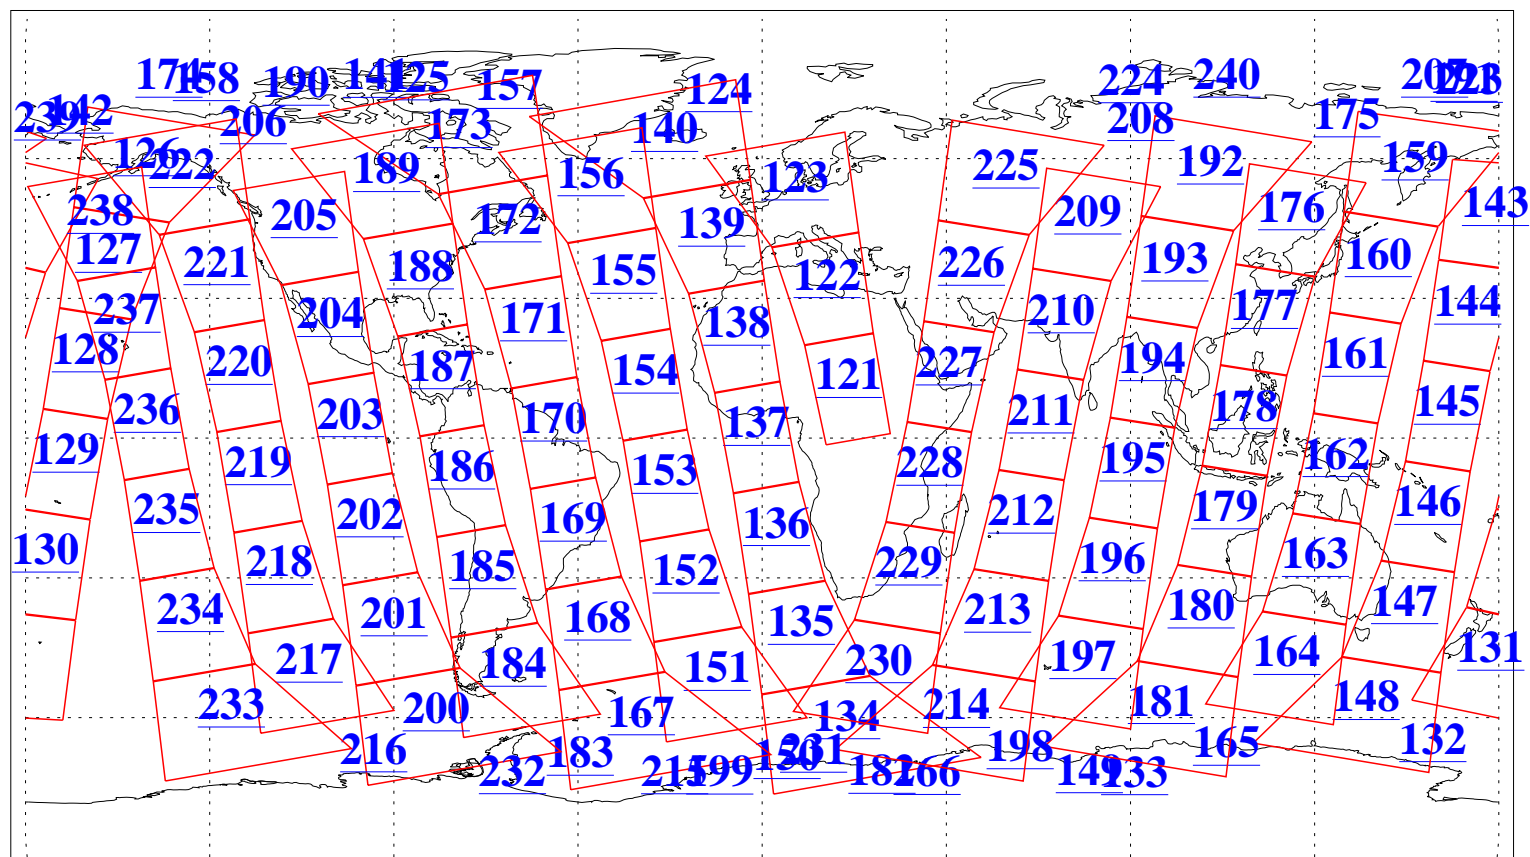

L1B Availability  
 AMSU Granules: 240  
 HSB Granules: 0  
 AIRS Granules: 240

13 Jul 2022  
 DoY 194  
 Aqua Day 7375  
 Granules: 1 to 120

Granules: 121 to 240

Legend: AMSU Available, *HSB Available*, *AIRS Available*

L1B Availability  
AMSU Granules: 240  
HSB Granules: 0  
AIRS Granules: 240

13 Jul 2022  
DoY 194  
Aqua Day 7375  
Ascending Granules

Descending Granules

Legend: AMSU Available, *HSB Available*, *AIRS Available*

L1B Availability  
 AMSU Granules: 240  
 HSB Granules: 0  
 AIRS Granules: 240

13 Jul 2022  
 DoY 194  
 Aqua Day 7375

Northern Hemisphere Granules

Southern Hemisphere Granules

Legend: AMSU Available, HSB Available, AIRS Available