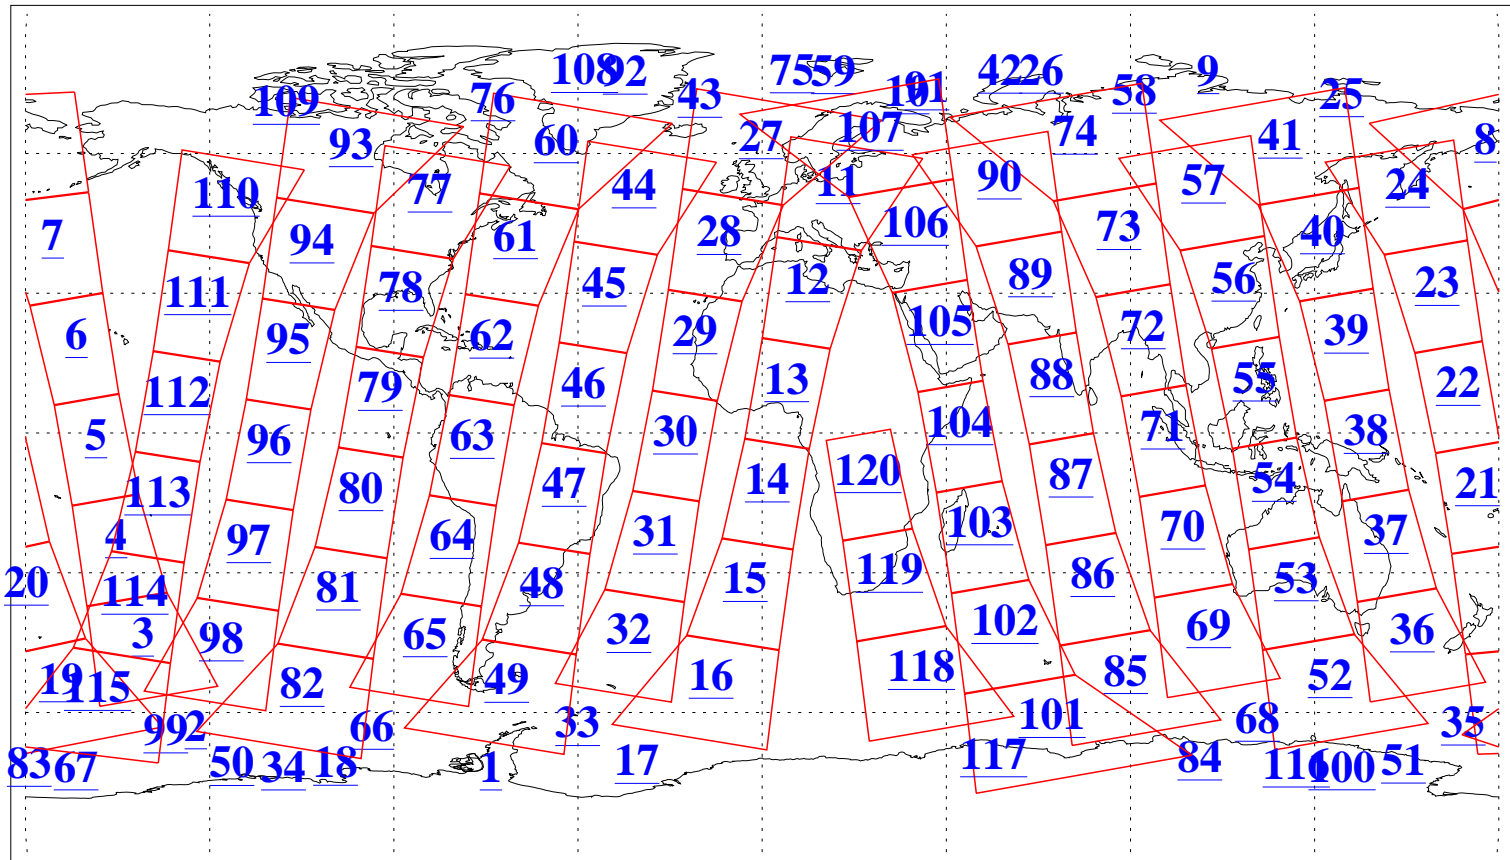

L1B Availability  
 AMSU Granules: 240  
 HSB Granules: 0  
 AIRS Granules: 240

13 Jul 2022  
 DoY 194  
 Aqua Day 7375  
 Granules: 1 to 120

Granules: 121 to 240

Legend: AMSU Available, *HSB Available*, *AIRS Available*

L1B Availability  
AMSU Granules: 240  
HSB Granules: 0  
AIRS Granules: 240

13 Jul 2022  
DoY 194  
Aqua Day 7375  
Ascending Granules

Descending Granules

Legend: AMSU Available, *HSB Available*, *AIRS Available*

L1B Availability  
 AMSU Granules: 240  
 HSB Granules: 0  
 AIRS Granules: 240

13 Jul 2022  
 DoY 194  
 Aqua Day 7375

Northern Hemisphere Granules

Southern Hemisphere Granules

Legend: AMSU Available, HSB Available, AIRS Available