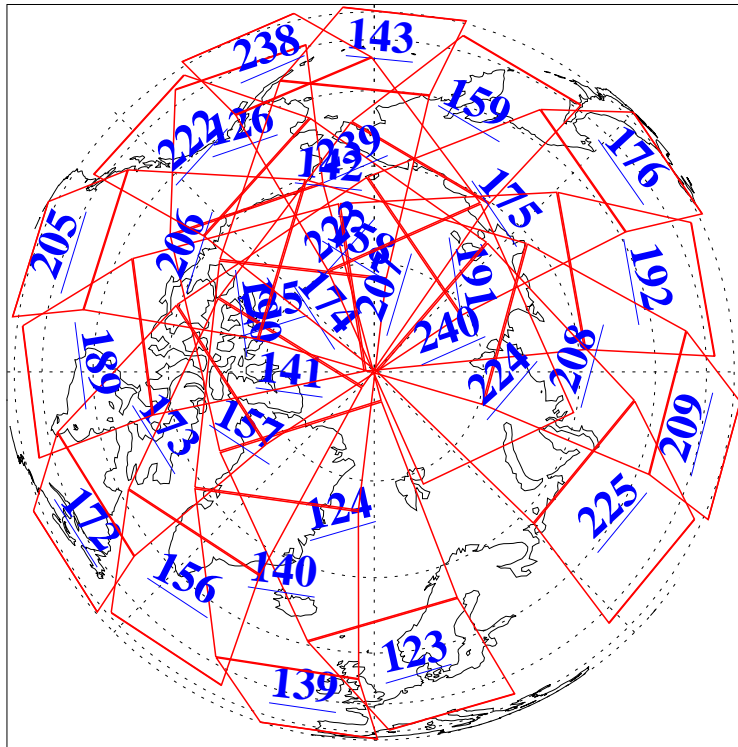

L1B Availability  
AMSU Granules: 240  
HSB Granules: 0  
AIRS Granules: 240

13 Jul 2022  
DoY 194  
Aqua Day 7375  
Ascending Granules

Descending Granules

Legend: AMSU Available, *HSB Available*, *AIRS Available*

L1B Availability  
 AMSU Granules: 240  
 HSB Granules: 0  
 AIRS Granules: 240

13 Jul 2022  
 DoY 194  
 Aqua Day 7375

Northern Hemisphere Granules

Southern Hemisphere Granules

Legend: AMSU Available, HSB Available, AIRS Available