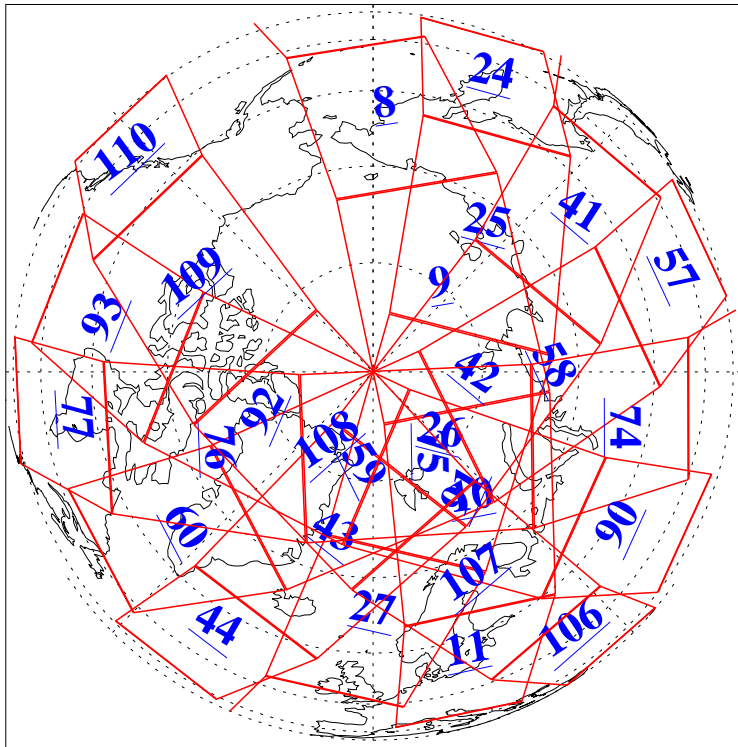

L1B Availability  
AMSU Granules: 240  
HSB Granules: 0  
AIRS Granules: 240

13 Jul 2022  
DoY 194  
Aqua Day 7375  
Ascending Granules

Descending Granules

Legend: AMSU Available, *HSB Available*, *AIRS Available*

L1B Availability  
 AMSU Granules: 240  
 HSB Granules: 0  
 AIRS Granules: 240

13 Jul 2022  
 DoY 194  
 Aqua Day 7375

Northern Hemisphere Granules

Southern Hemisphere Granules

Legend: AMSU Available, HSB Available, AIRS Available