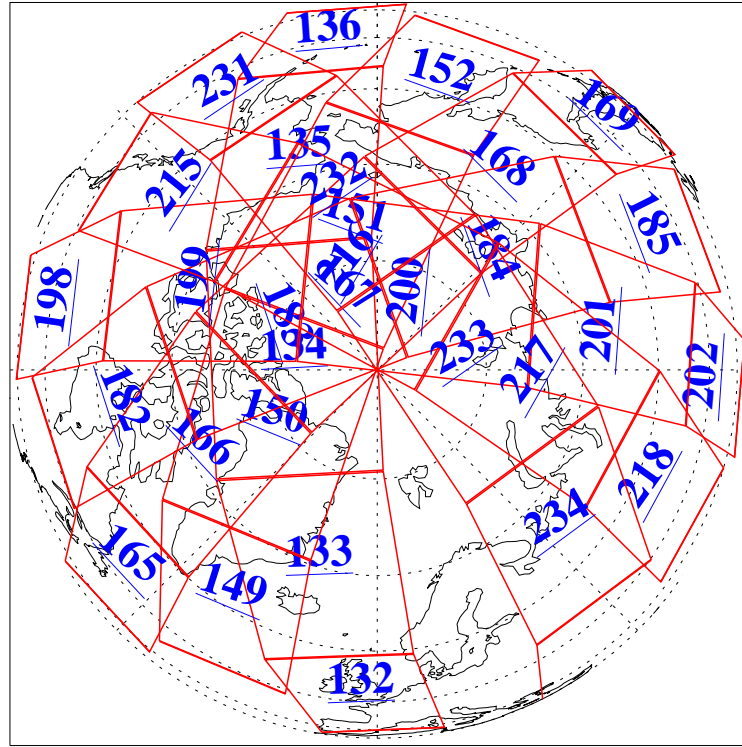

12 Jul 2022
DoY 193
Aqua Day 7374

Ascending Granules

Descending Granules

Legend: AMSU Available, HSB Available, AIRS Available

L1B Availability
 AMSU Granules: 240
 HSB Granules: 0
 AIRS Granules: 240

12 Jul 2022
 DoY 193
 Aqua Day 7374

Northern Hemisphere Granules

Southern Hemisphere Granules

Legend: AMSU Available, HSB Available, AIRS Available