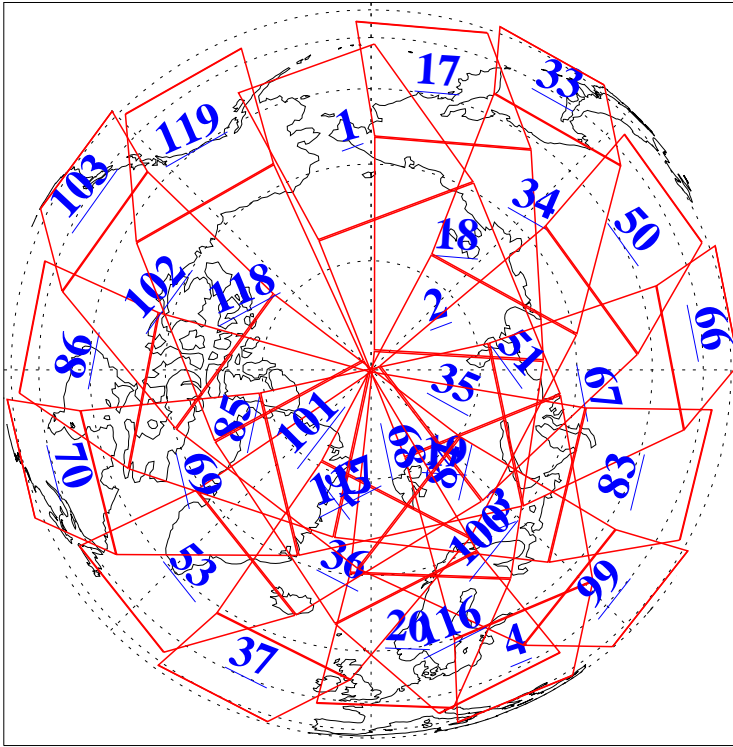

L1B Availability
AMSU Granules: 240
HSB Granules: 0
AIRS Granules: 240

12 Jul 2022
DoY 193
Aqua Day 7374
Granules: 1 to 120

Granules: 121 to 240

Legend: AMSU Available, *HSB Available*, *AIRS Available*

L1B Availability
AMSU Granules: 240
HSB Granules: 0
AIRS Granules: 240

12 Jul 2022
DoY 193
Aqua Day 7374

Ascending Granules

Descending Granules

Legend: AMSU Available, HSB Available, AIRS Available

L1B Availability
 AMSU Granules: 240
 HSB Granules: 0
 AIRS Granules: 240

12 Jul 2022
 DoY 193
 Aqua Day 7374

Northern Hemisphere Granules

Southern Hemisphere Granules

Legend: AMSU Available, HSB Available, AIRS Available