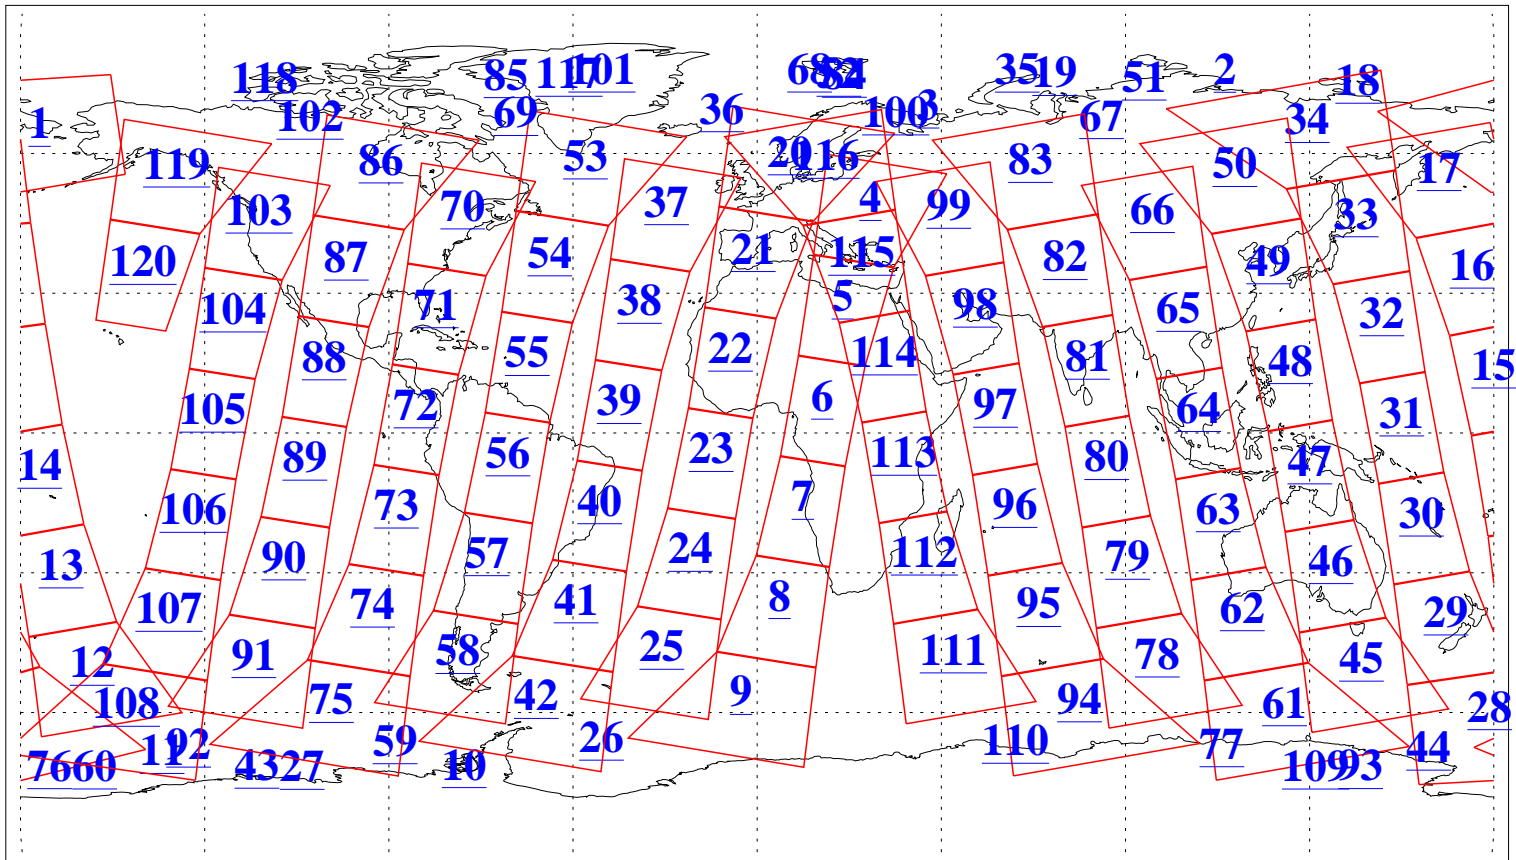

L1B Availability
AMSU Granules: 240
HSB Granules: 0
AIRS Granules: 240

12 Jul 2022
DoY 193
Aqua Day 7374
Granules: 1 to 120

Granules: 121 to 240

Legend: AMSU Available, *HSB Available*, *AIRS Available*

L1B Availability
AMSU Granules: 240
HSB Granules: 0
AIRS Granules: 240

12 Jul 2022
DoY 193
Aqua Day 7374

Ascending Granules

Descending Granules

Legend: AMSU Available, HSB Available, AIRS Available

L1B Availability
 AMSU Granules: 240
 HSB Granules: 0
 AIRS Granules: 240

12 Jul 2022
 DoY 193
 Aqua Day 7374

Northern Hemisphere Granules

Southern Hemisphere Granules

Legend: AMSU Available, HSB Available, AIRS Available