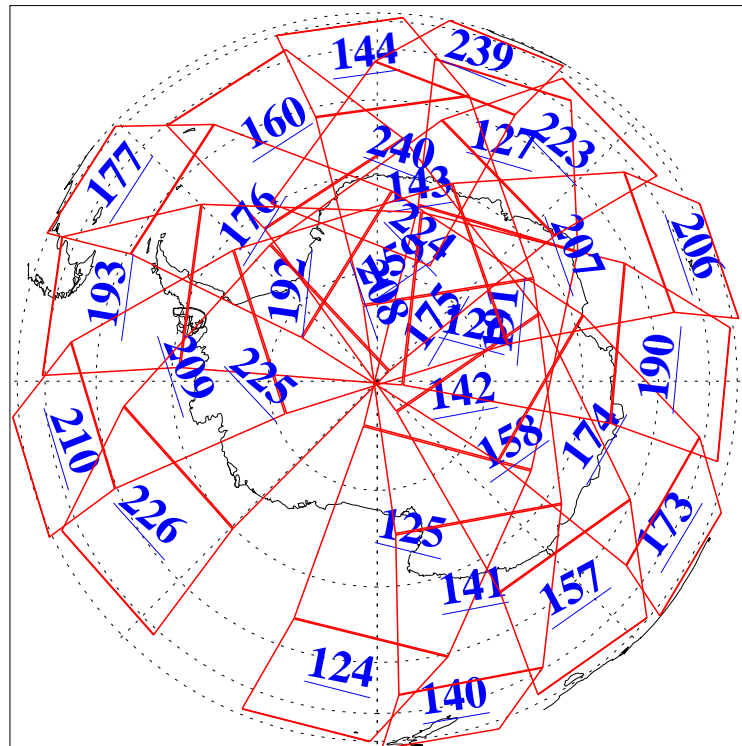

L1B Availability
AMSU Granules: 240
HSB Granules: 0
AIRS Granules: 240

12 Jul 2022
DoY 193
Aqua Day 7374
Granules: 1 to 120

Granules: 121 to 240

Legend: AMSU Available, *HSB Available*, *AIRS Available*

L1B Availability
AMSU Granules: 240
HSB Granules: 0
AIRS Granules: 240

12 Jul 2022
DoY 193
Aqua Day 7374

Ascending Granules

Descending Granules

Legend: AMSU Available, HSB Available, AIRS Available

L1B Availability
 AMSU Granules: 240
 HSB Granules: 0
 AIRS Granules: 240

12 Jul 2022
 DoY 193
 Aqua Day 7374

Northern Hemisphere Granules

Southern Hemisphere Granules

Legend: AMSU Available, HSB Available, AIRS Available