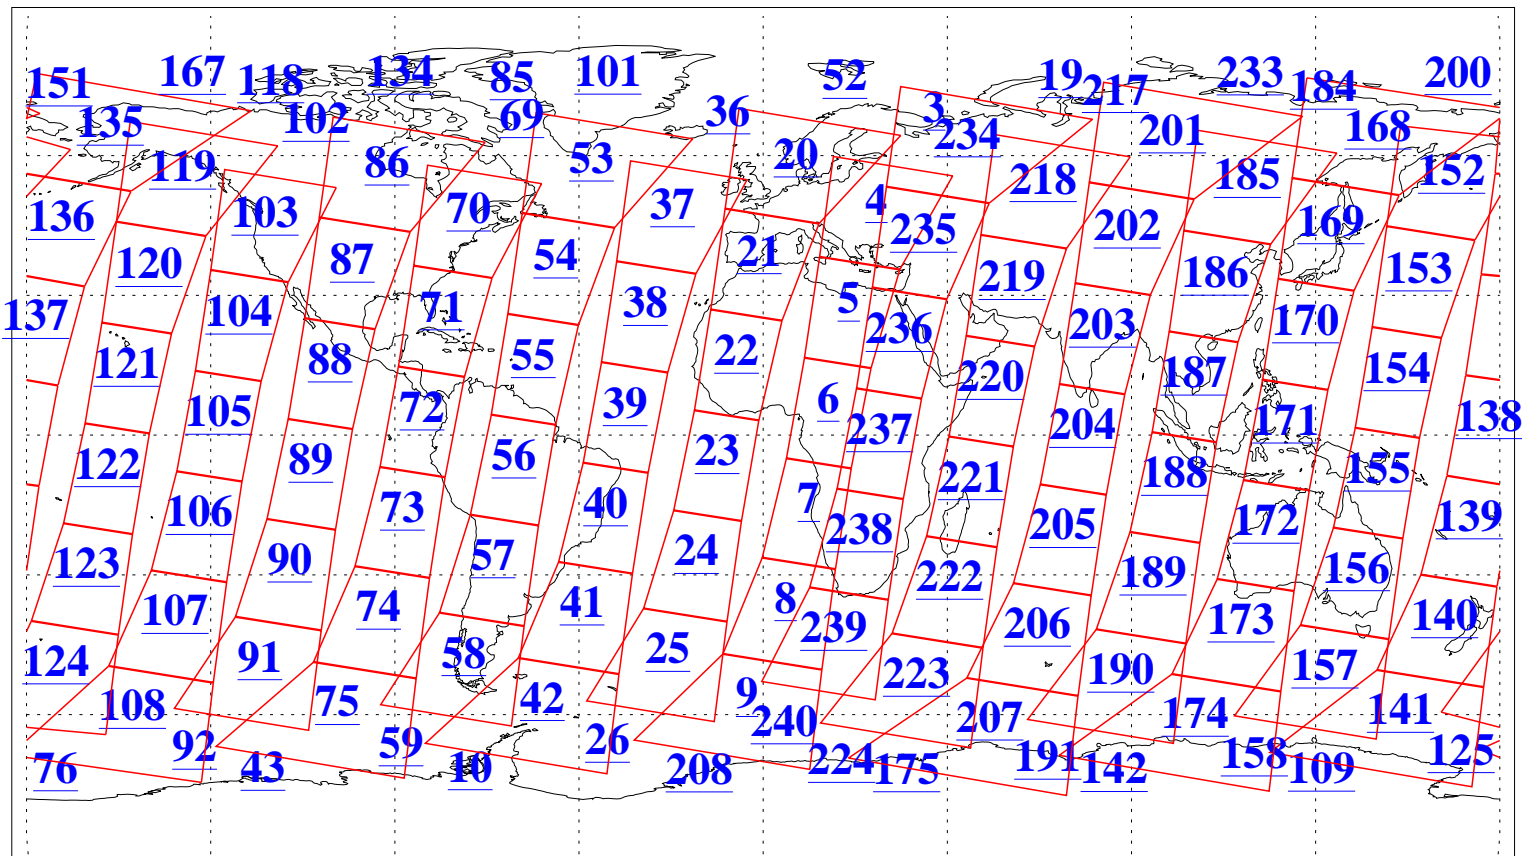

L1B Availability
AMSU Granules: 240
HSB Granules: 0
AIRS Granules: 240

12 Jul 2022
DoY 193
Aqua Day 7374
Granules: 1 to 120

Granules: 121 to 240

Legend: AMSU Available, *HSB Available*, *AIRS Available*

L1B Availability
AMSU Granules: 240
HSB Granules: 0
AIRS Granules: 240

12 Jul 2022
DoY 193
Aqua Day 7374

Ascending Granules

Descending Granules

Legend: AMSU Available, HSB Available, AIRS Available

L1B Availability
 AMSU Granules: 240
 HSB Granules: 0
 AIRS Granules: 240

12 Jul 2022
 DoY 193
 Aqua Day 7374

Northern Hemisphere Granules

Southern Hemisphere Granules

Legend: AMSU Available, HSB Available, AIRS Available