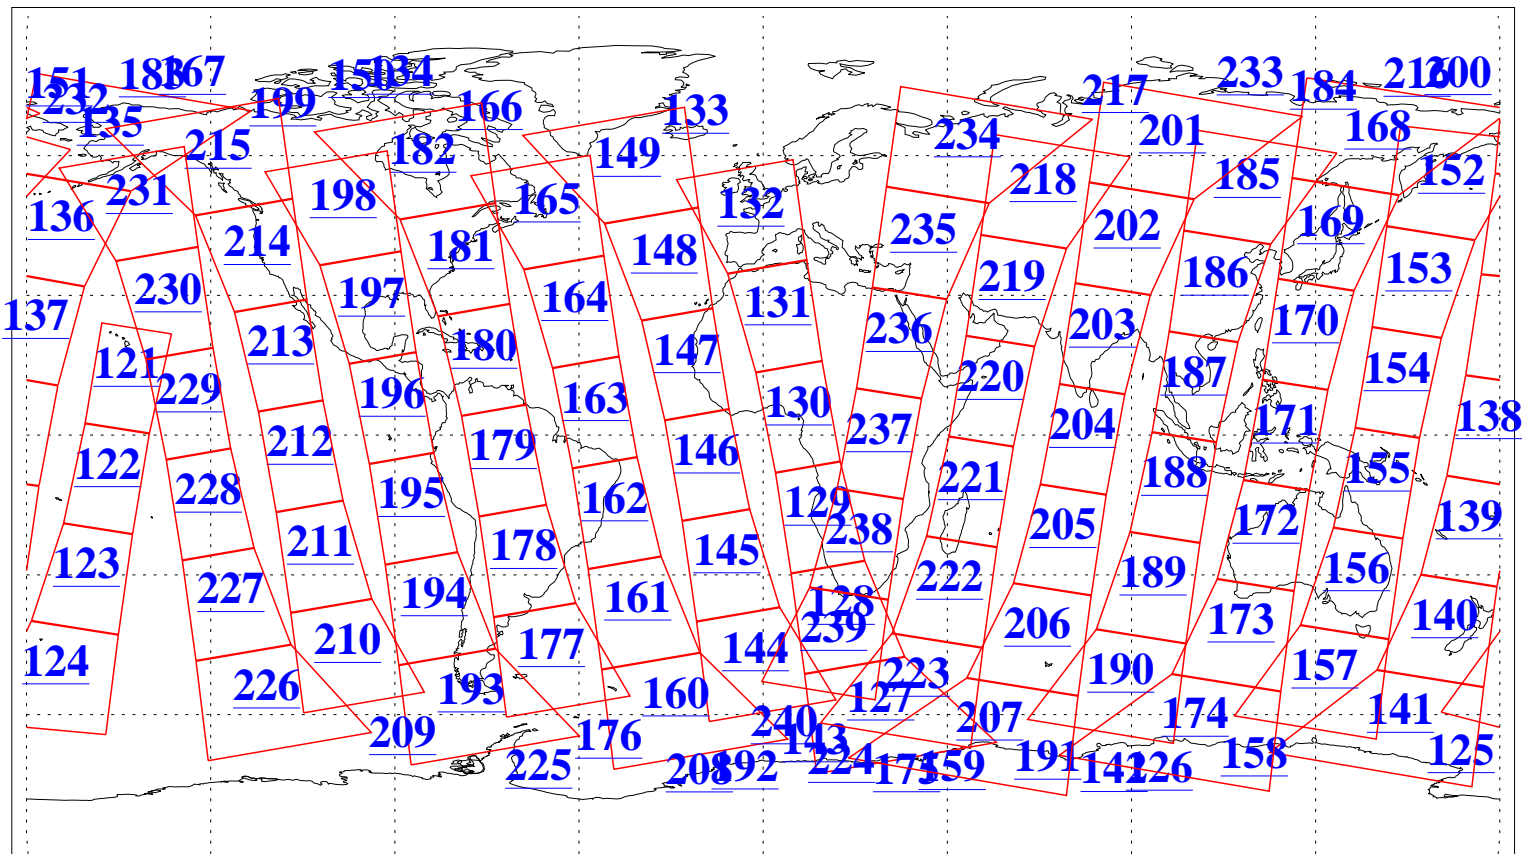

L1B Availability
AMSU Granules: 240
HSB Granules: 0
AIRS Granules: 240

12 Jul 2022
DoY 193
Aqua Day 7374
Granules: 1 to 120

Granules: 121 to 240

Legend: AMSU Available, *HSB Available*, *AIRS Available*

L1B Availability
AMSU Granules: 240
HSB Granules: 0
AIRS Granules: 240

12 Jul 2022
DoY 193
Aqua Day 7374

Ascending Granules

Descending Granules

Legend: AMSU Available, HSB Available, AIRS Available

L1B Availability
 AMSU Granules: 240
 HSB Granules: 0
 AIRS Granules: 240

12 Jul 2022
 DoY 193
 Aqua Day 7374

Northern Hemisphere Granules

Southern Hemisphere Granules

Legend: AMSU Available, HSB Available, AIRS Available