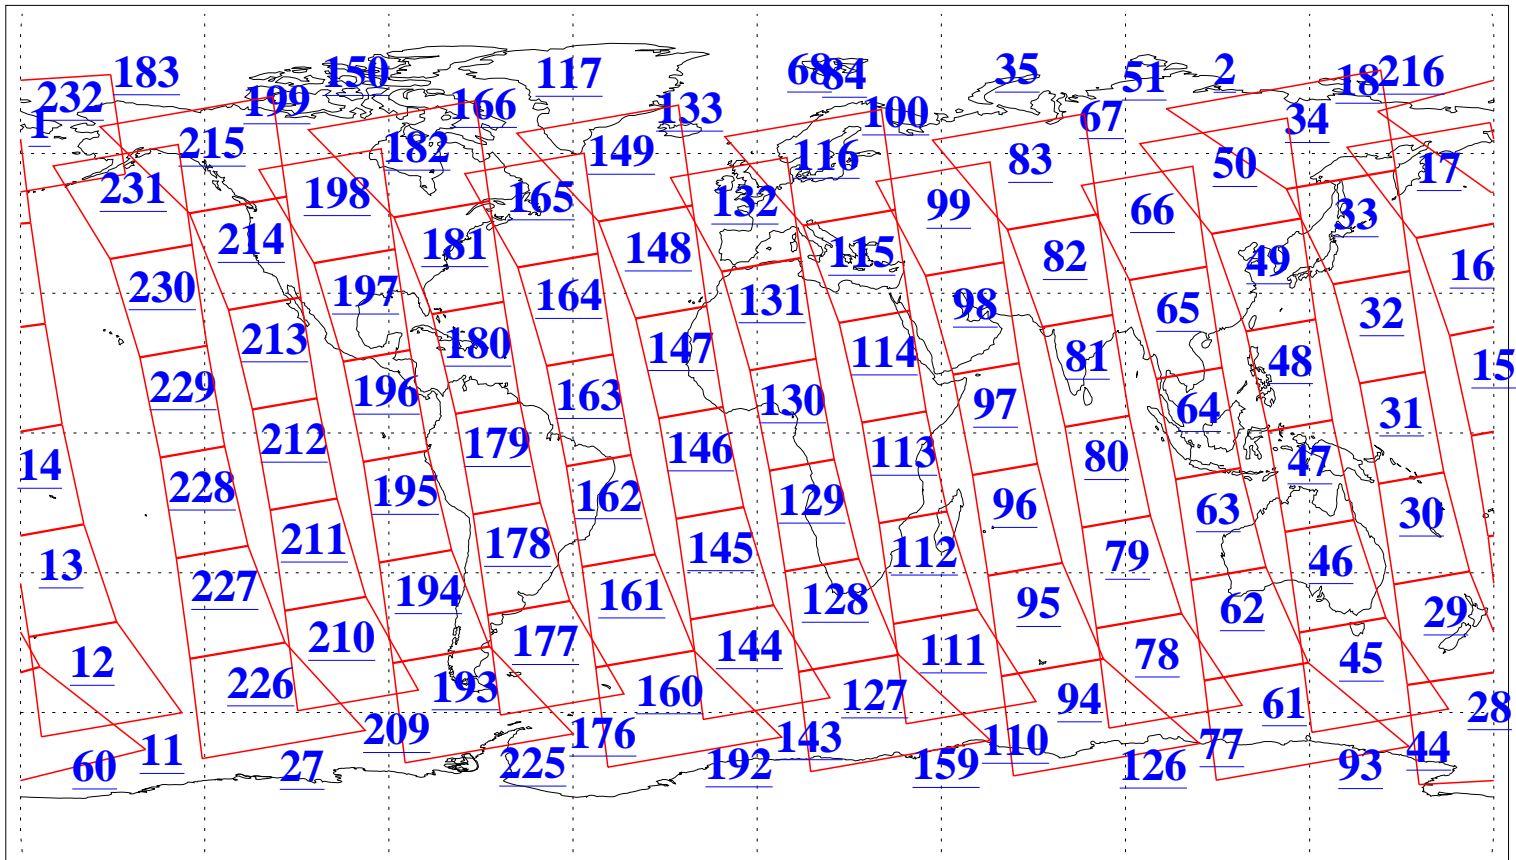

L1B Availability
AMSU Granules: 240
HSB Granules: 0
AIRS Granules: 240

12 Jul 2022
DoY 193
Aqua Day 7374
Granules: 1 to 120

Granules: 121 to 240

Legend: AMSU Available, *HSB Available*, *AIRS Available*

L1B Availability
AMSU Granules: 240
HSB Granules: 0
AIRS Granules: 240

12 Jul 2022
DoY 193
Aqua Day 7374

Ascending Granules

Descending Granules

Legend: AMSU Available, HSB Available, AIRS Available

L1B Availability
 AMSU Granules: 240
 HSB Granules: 0
 AIRS Granules: 240

12 Jul 2022
 DoY 193
 Aqua Day 7374

Northern Hemisphere Granules

Southern Hemisphere Granules

Legend: AMSU Available, HSB Available, AIRS Available