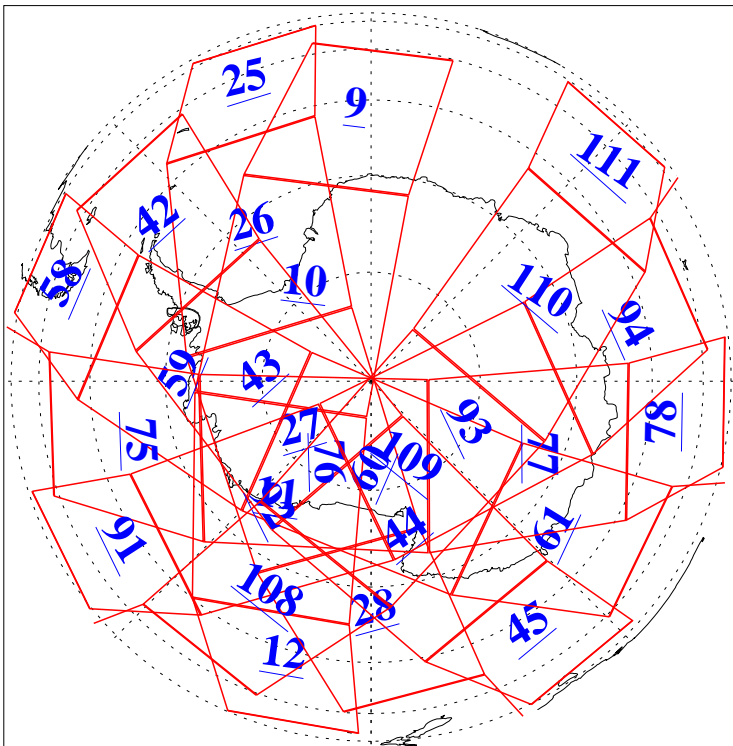

L1B Availability
AMSU Granules: 240
HSB Granules: 0
AIRS Granules: 240

12 Jul 2022
DoY 193
Aqua Day 7374
Granules: 1 to 120

Granules: 121 to 240

Legend: AMSU Available, *HSB Available*, *AIRS Available*

L1B Availability
AMSU Granules: 240
HSB Granules: 0
AIRS Granules: 240

12 Jul 2022
DoY 193
Aqua Day 7374

Ascending Granules

Descending Granules

Legend: AMSU Available, HSB Available, AIRS Available

L1B Availability
 AMSU Granules: 240
 HSB Granules: 0
 AIRS Granules: 240

12 Jul 2022
 DoY 193
 Aqua Day 7374

Northern Hemisphere Granules

Southern Hemisphere Granules

Legend: AMSU Available, HSB Available, AIRS Available