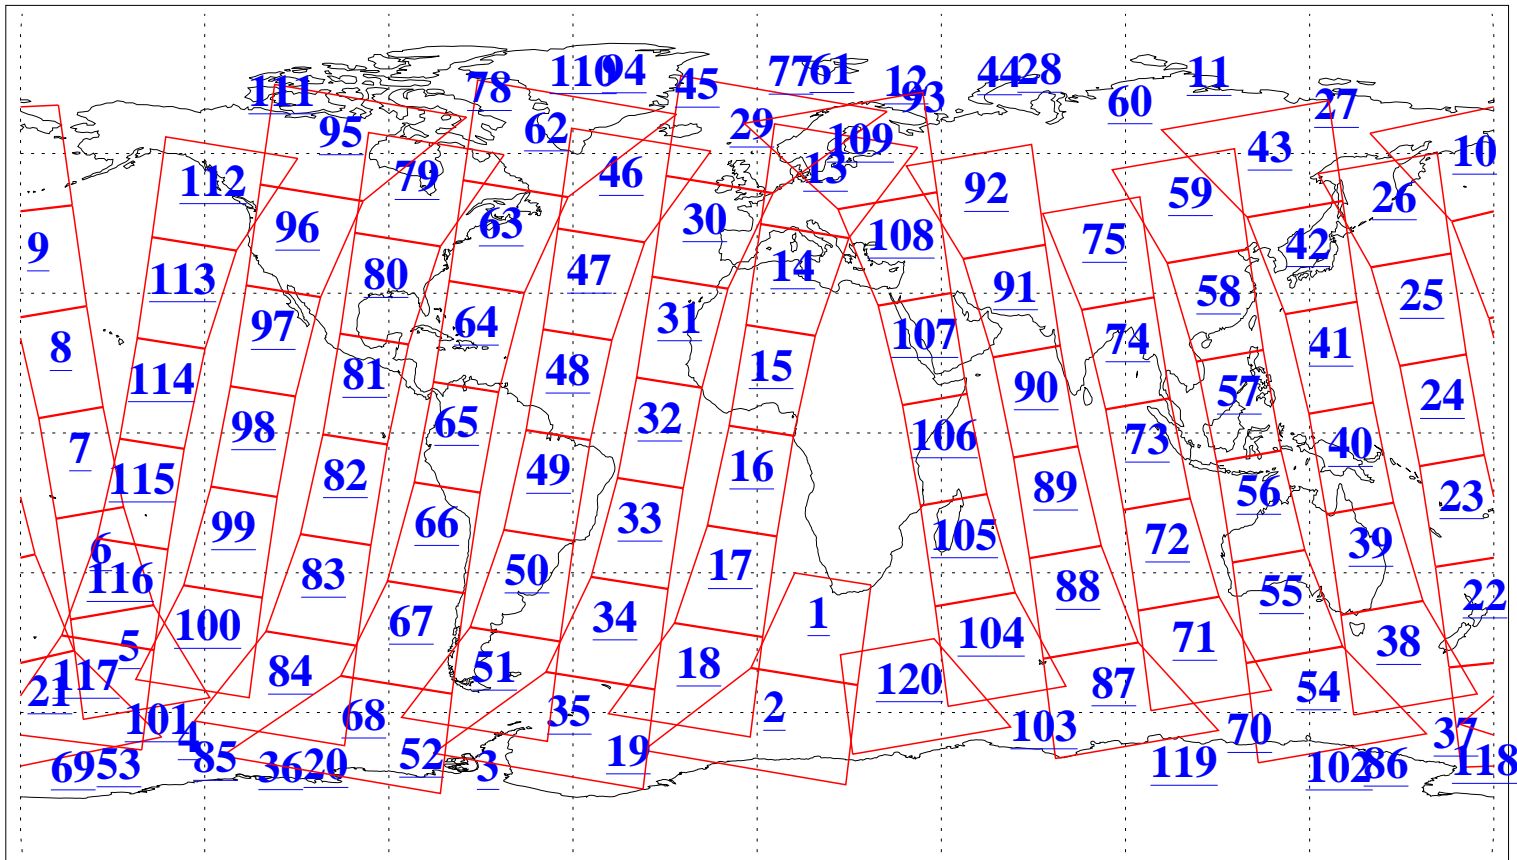

L1B Availability
AMSU Granules: 237
HSB Granules: 0
AIRS Granules: 238

11 Jul 2022
DoY 192
Aqua Day 7373
Granules: 1 to 120

Granules: 121 to 240

Legend: AMSU Available, *HSB Available*, AIRS Available

L1B Availability
 AMSU Granules: 237
 HSB Granules: 0
 AIRS Granules: 238

11 Jul 2022
 DoY 192
 Aqua Day 7373

Ascending Granules

Descending Granules

Legend: AMSU Available, *HSB Available*, AIRS Available

L1B Availability
 AMSU Granules: 237
 HSB Granules: 0
 AIRS Granules: 238

11 Jul 2022
 DoY 192
 Aqua Day 7373

Northern Hemisphere Granules

Southern Hemisphere Granules

Legend: AMSU Available, **HSB Available**, AIRS Available