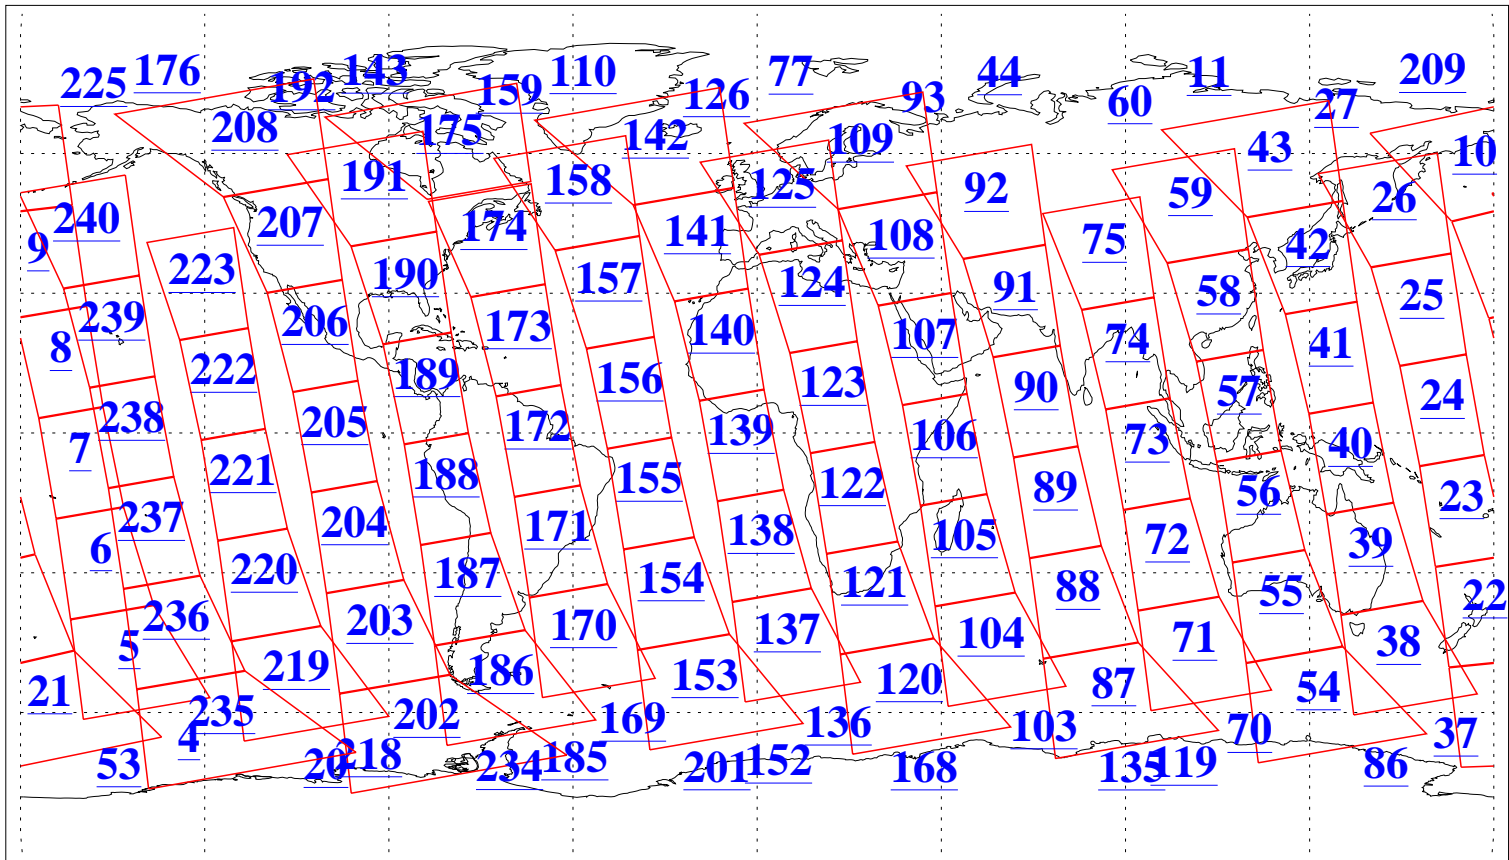

L1B Availability
AMSU Granules: 237
HSB Granules: 0
AIRS Granules: 238

11 Jul 2022
DoY 192
Aqua Day 7373
Granules: 1 to 120

Granules: 121 to 240

Legend: AMSU Available, *HSB Available*, AIRS Available

L1B Availability
 AMSU Granules: 237
 HSB Granules: 0
 AIRS Granules: 238

11 Jul 2022
 DoY 192
 Aqua Day 7373

Ascending Granules

Descending Granules

Legend: AMSU Available, *HSB Available*, AIRS Available

L1B Availability
 AMSU Granules: 237
 HSB Granules: 0
 AIRS Granules: 238

11 Jul 2022
 DoY 192
 Aqua Day 7373

Northern Hemisphere Granules

Southern Hemisphere Granules

Legend: AMSU Available, **HSB Available**, AIRS Available