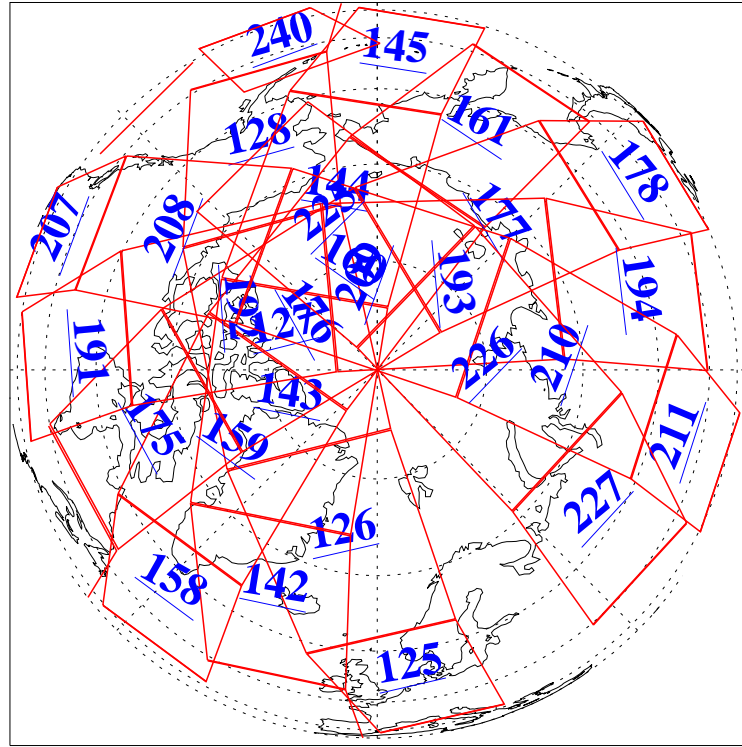

11 Jul 2022
 DoY 192
 Aqua Day 7373

Ascending Granules

Descending Granules

Legend: AMSU Available, *HSB Available*, AIRS Available

L1B Availability
 AMSU Granules: 237
 HSB Granules: 0
 AIRS Granules: 238

11 Jul 2022
 DoY 192
 Aqua Day 7373

Northern Hemisphere Granules

Southern Hemisphere Granules

Legend: AMSU Available, **HSB Available**, AIRS Available