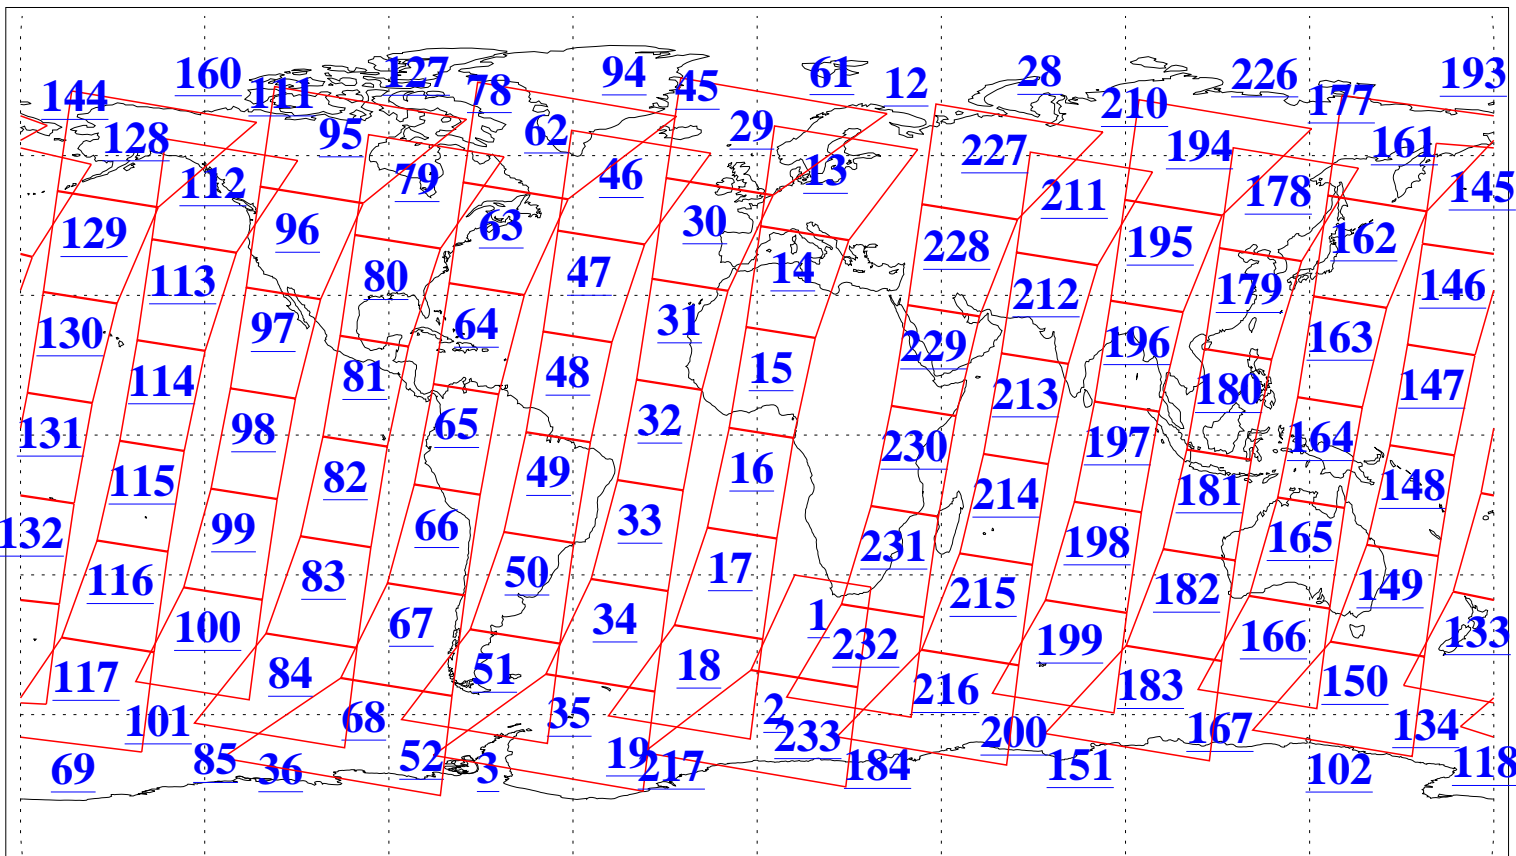

L1B Availability
AMSU Granules: 237
HSB Granules: 0
AIRS Granules: 238

11 Jul 2022
DoY 192
Aqua Day 7373
Granules: 1 to 120

Granules: 121 to 240

Legend: AMSU Available, *HSB Available*, AIRS Available

L1B Availability
 AMSU Granules: 237
 HSB Granules: 0
 AIRS Granules: 238

11 Jul 2022
 DoY 192
 Aqua Day 7373

Ascending Granules

Descending Granules

Legend: AMSU Available, *HSB Available*, AIRS Available

L1B Availability
 AMSU Granules: 237
 HSB Granules: 0
 AIRS Granules: 238

11 Jul 2022
 DoY 192
 Aqua Day 7373

Northern Hemisphere Granules

Southern Hemisphere Granules

Legend: AMSU Available, **HSB Available**, AIRS Available