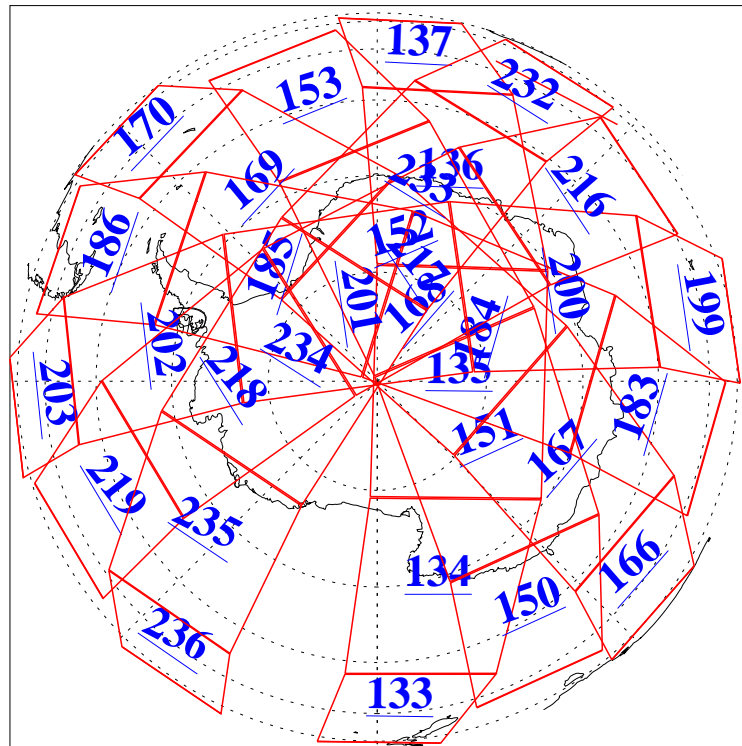

11 Jul 2022
 DoY 192
 Aqua Day 7373

Ascending Granules

Descending Granules

Legend: AMSU Available, *HSB Available*, AIRS Available

L1B Availability
 AMSU Granules: 237
 HSB Granules: 0
 AIRS Granules: 238

11 Jul 2022
 DoY 192
 Aqua Day 7373

Northern Hemisphere Granules

Southern Hemisphere Granules

Legend: AMSU Available, **HSB Available**, AIRS Available