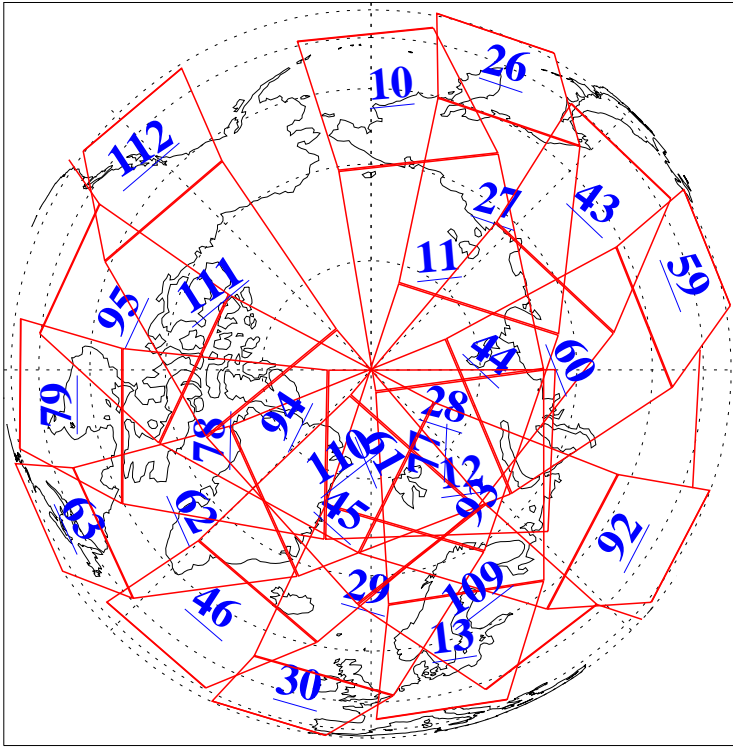

L1B Availability
AMSU Granules: 237
HSB Granules: 0
AIRS Granules: 238

11 Jul 2022
DoY 192
Aqua Day 7373
Granules: 1 to 120

Granules: 121 to 240

Legend: AMSU Available, *HSB Available*, AIRS Available

L1B Availability
 AMSU Granules: 237
 HSB Granules: 0
 AIRS Granules: 238

11 Jul 2022
 DoY 192
 Aqua Day 7373

Ascending Granules

Descending Granules

Legend: AMSU Available, *HSB Available*, AIRS Available

L1B Availability
 AMSU Granules: 237
 HSB Granules: 0
 AIRS Granules: 238

11 Jul 2022
 DoY 192
 Aqua Day 7373

Northern Hemisphere Granules

Southern Hemisphere Granules

Legend: AMSU Available, **HSB Available**, AIRS Available