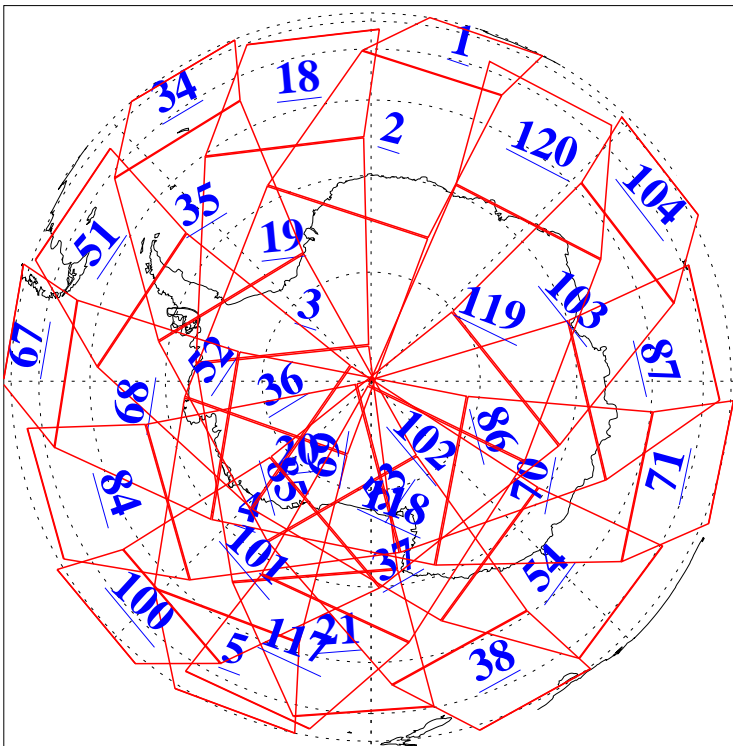

11 Jul 2022
 DoY 192
 Aqua Day 7373

Ascending Granules

Descending Granules

Legend: AMSU Available, *HSB Available*, AIRS Available

L1B Availability
 AMSU Granules: 237
 HSB Granules: 0
 AIRS Granules: 238

11 Jul 2022
 DoY 192
 Aqua Day 7373

Northern Hemisphere Granules

Southern Hemisphere Granules

Legend: AMSU Available, **HSB Available**, AIRS Available