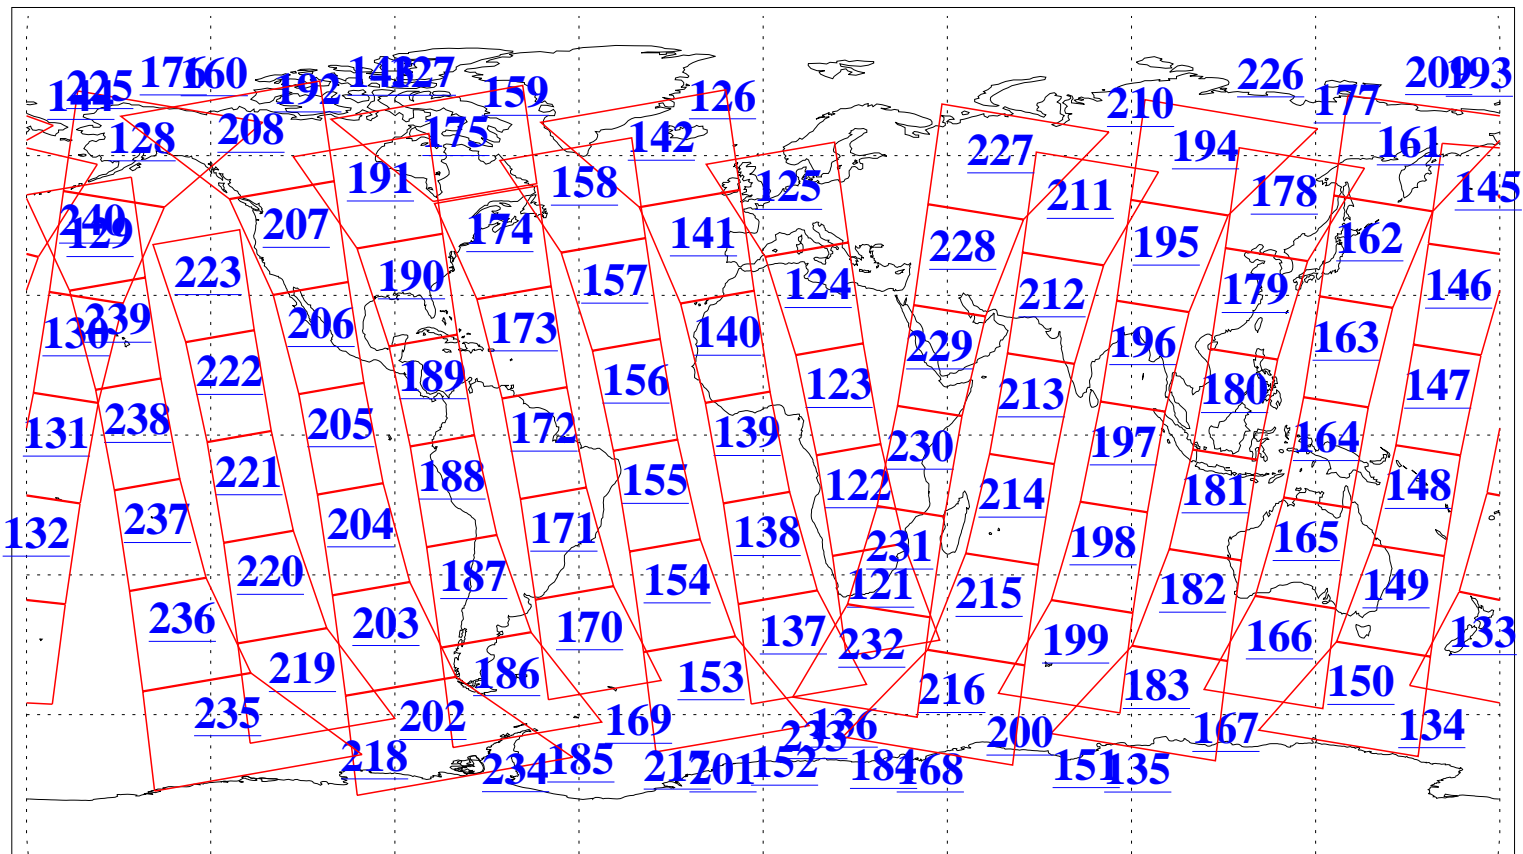

L1B Availability
AMSU Granules: 237
HSB Granules: 0
AIRS Granules: 238

11 Jul 2022
DoY 192
Aqua Day 7373
Granules: 1 to 120

Granules: 121 to 240

Legend: AMSU Available, *HSB Available*, AIRS Available

L1B Availability
 AMSU Granules: 237
 HSB Granules: 0
 AIRS Granules: 238

11 Jul 2022
 DoY 192
 Aqua Day 7373

Ascending Granules

Descending Granules

Legend: AMSU Available, *HSB Available*, AIRS Available

L1B Availability
 AMSU Granules: 237
 HSB Granules: 0
 AIRS Granules: 238