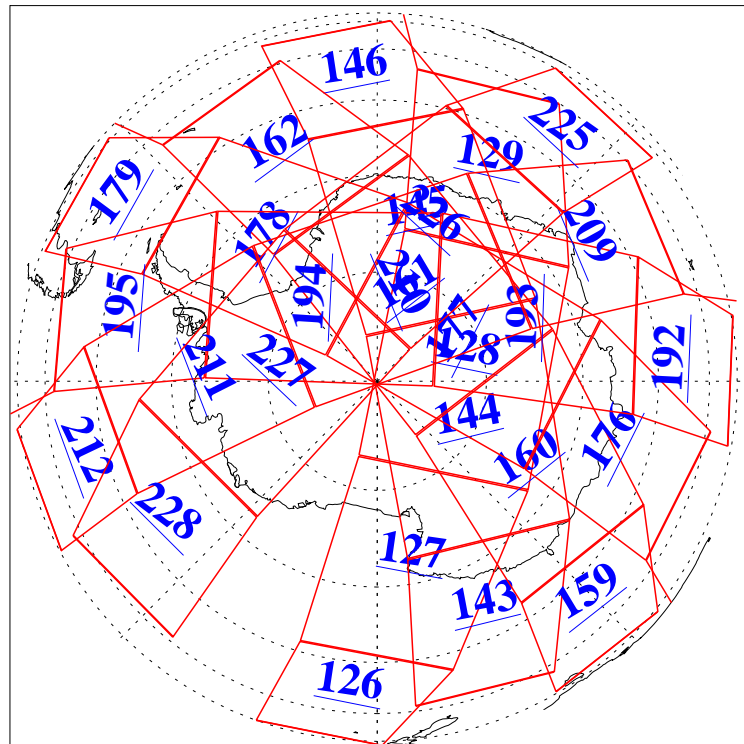

L1B Availability
AMSU Granules: 237
HSB Granules: 0
AIRS Granules: 237

10 Jul 2022
DoY 191
Aqua Day 7372
Granules: 1 to 120

Granules: 121 to 240

Legend: AMSU Available, *HSB Available*, *AIRS Available*

L1B Availability
AMSU Granules: 237
HSB Granules: 0
AIRS Granules: 237

10 Jul 2022
DoY 191
Aqua Day 7372

Ascending Granules

Descending Granules

Legend: AMSU Available, *HSB Available*, *AIRS Available*

L1B Availability
 AMSU Granules: 237
 HSB Granules: 0
 AIRS Granules: 237

10 Jul 2022
 DoY 191
 Aqua Day 7372

Northern Hemisphere Granules

Southern Hemisphere Granules

Legend: AMSU Available, HSB Available, AIRS Available