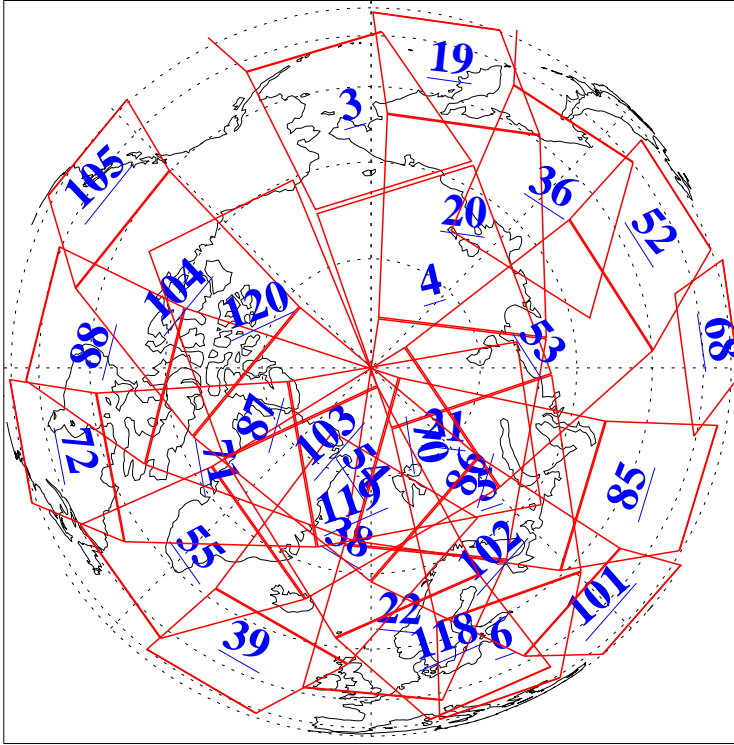

L1B Availability
AMSU Granules: 237
HSB Granules: 0
AIRS Granules: 237

10 Jul 2022
DoY 191
Aqua Day 7372
Granules: 1 to 120

Granules: 121 to 240

Legend: AMSU Available, *HSB Available*, *AIRS Available*

L1B Availability
AMSU Granules: 237
HSB Granules: 0
AIRS Granules: 237

10 Jul 2022
DoY 191
Aqua Day 7372

Ascending Granules

Descending Granules

Legend: AMSU Available, *HSB Available*, *AIRS Available*

L1B Availability
 AMSU Granules: 237
 HSB Granules: 0
 AIRS Granules: 237

10 Jul 2022
 DoY 191
 Aqua Day 7372

Northern Hemisphere Granules

Southern Hemisphere Granules

Legend: AMSU Available, HSB Available, AIRS Available