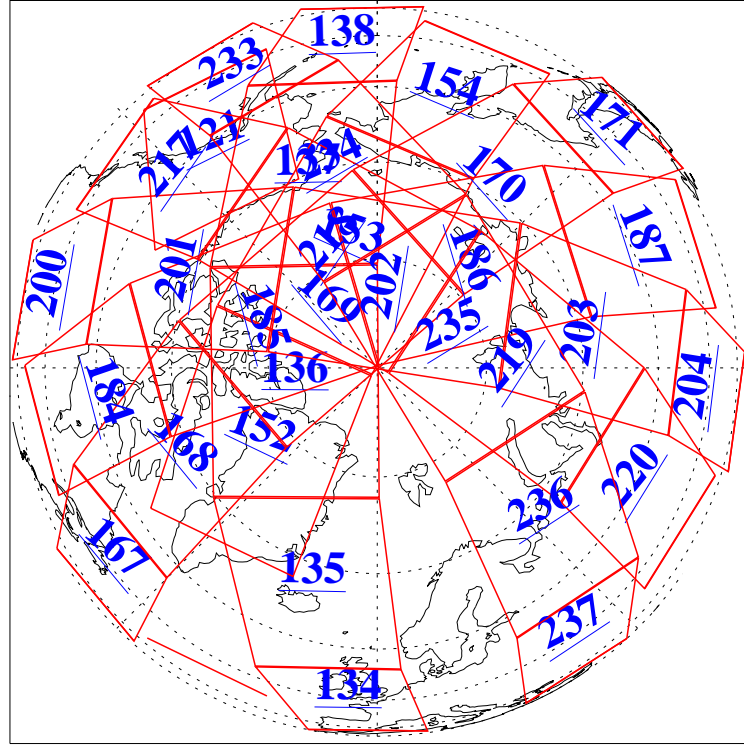

L1B Availability
AMSU Granules: 237
HSB Granules: 0
AIRS Granules: 237

10 Jul 2022
DoY 191
Aqua Day 7372

Northern Hemisphere Granules

Southern Hemisphere Granules