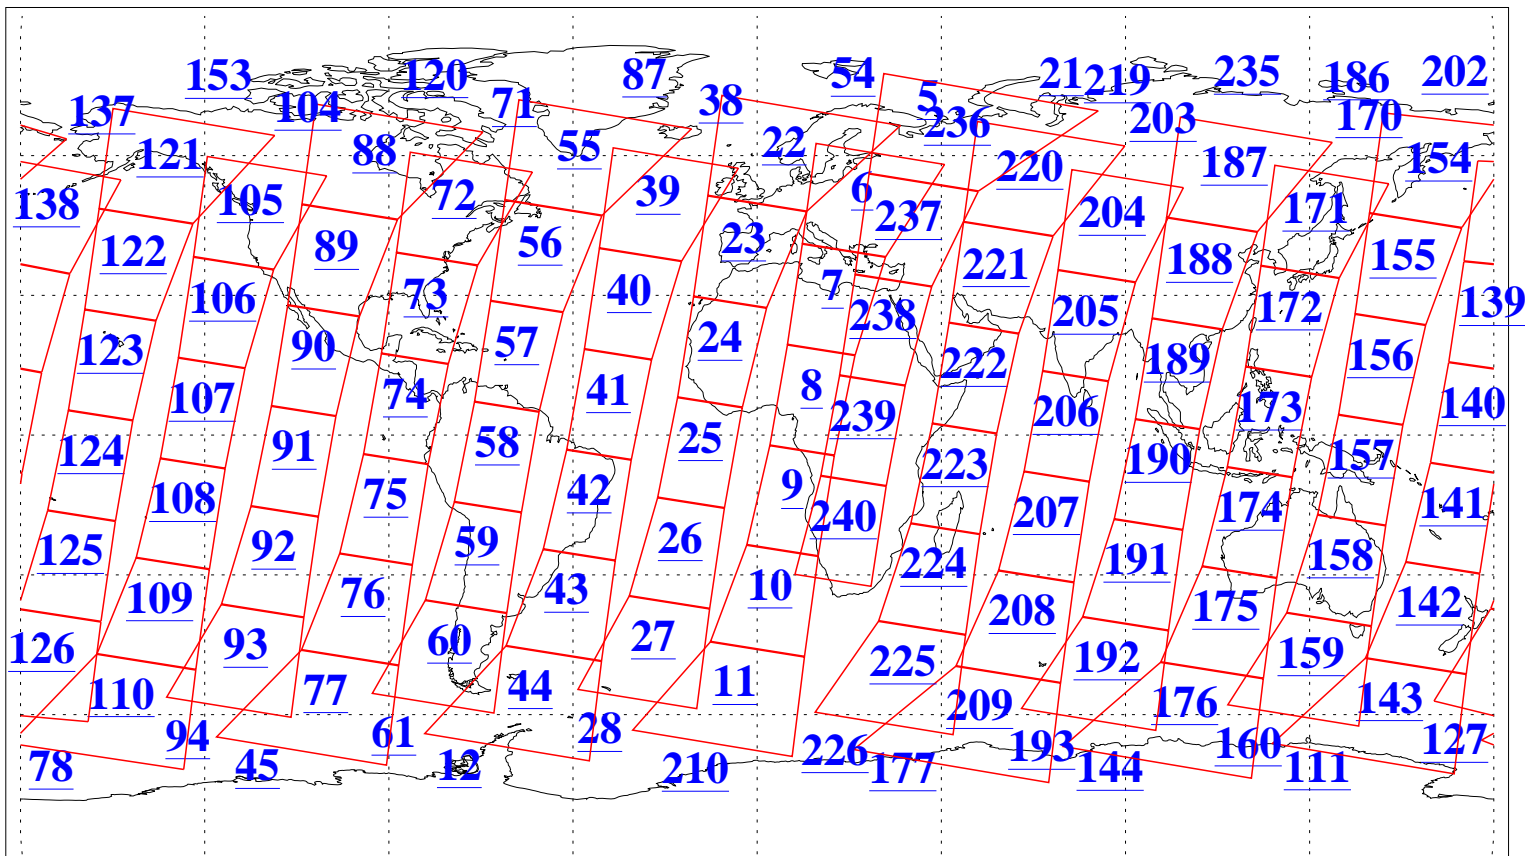

L1B Availability
AMSU Granules: 237
HSB Granules: 0
AIRS Granules: 237

10 Jul 2022
DoY 191
Aqua Day 7372
Granules: 1 to 120

Granules: 121 to 240

Legend: AMSU Available, *HSB Available*, *AIRS Available*

L1B Availability
AMSU Granules: 237
HSB Granules: 0
AIRS Granules: 237

10 Jul 2022
DoY 191
Aqua Day 7372

Ascending Granules

Descending Granules

Legend: AMSU Available, *HSB Available*, *AIRS Available*

L1B Availability
 AMSU Granules: 237
 HSB Granules: 0
 AIRS Granules: 237

10 Jul 2022
 DoY 191
 Aqua Day 7372

Northern Hemisphere Granules

Southern Hemisphere Granules

Legend: AMSU Available, HSB Available, AIRS Available