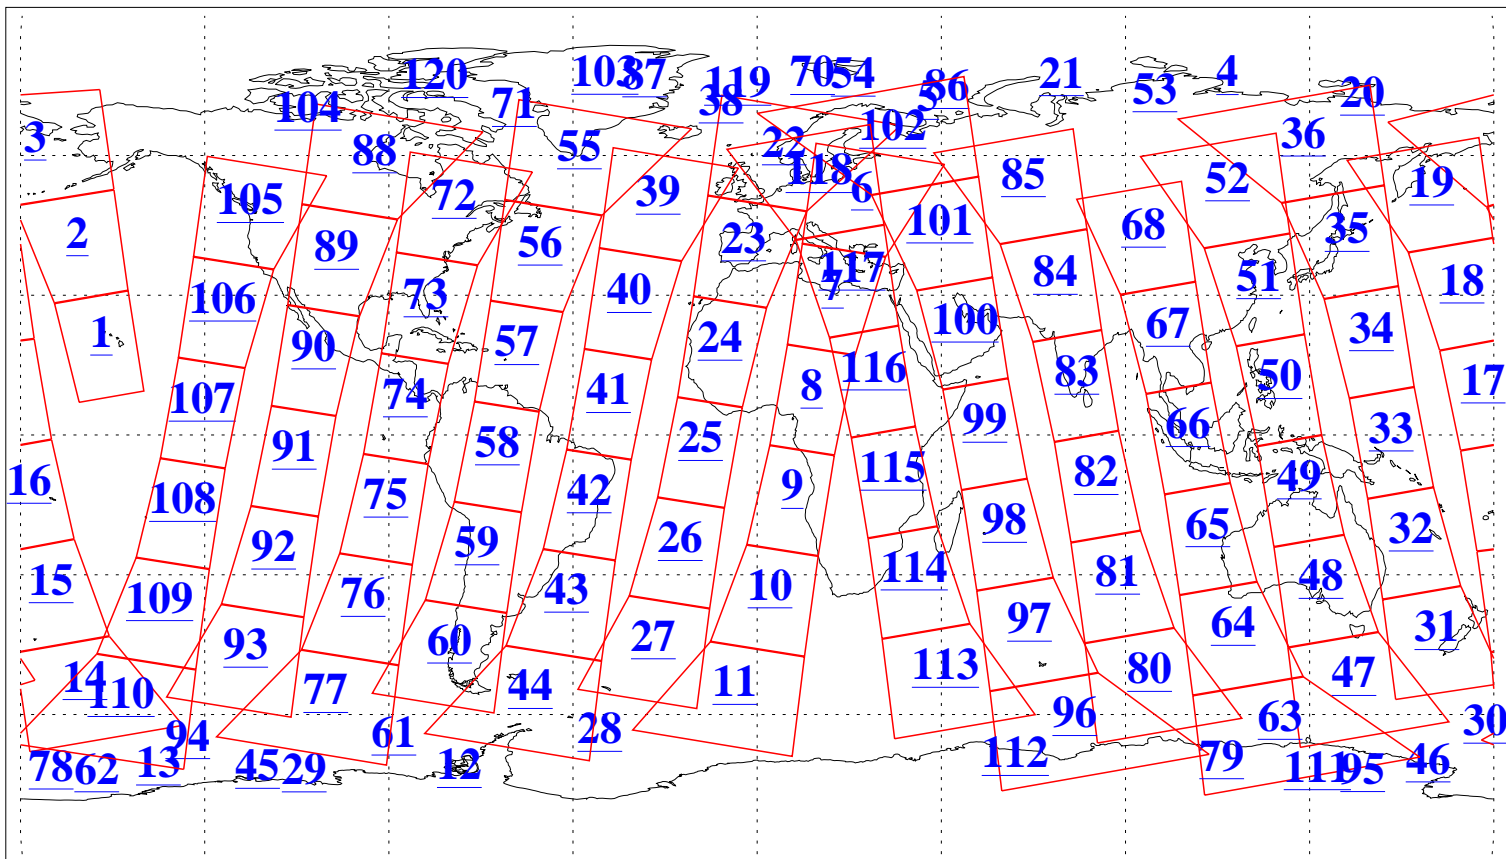

L1B Availability
AMSU Granules: 237
HSB Granules: 0
AIRS Granules: 237

10 Jul 2022
DoY 191
Aqua Day 7372
Granules: 1 to 120

Granules: 121 to 240

Legend: AMSU Available, *HSB Available*, *AIRS Available*

L1B Availability
AMSU Granules: 237
HSB Granules: 0
AIRS Granules: 237

10 Jul 2022
DoY 191
Aqua Day 7372

Ascending Granules

Descending Granules

Legend: AMSU Available, *HSB Available*, *AIRS Available*

L1B Availability
 AMSU Granules: 237
 HSB Granules: 0
 AIRS Granules: 237

10 Jul 2022
 DoY 191
 Aqua Day 7372

Northern Hemisphere Granules

Southern Hemisphere Granules

Legend: AMSU Available, HSB Available, AIRS Available