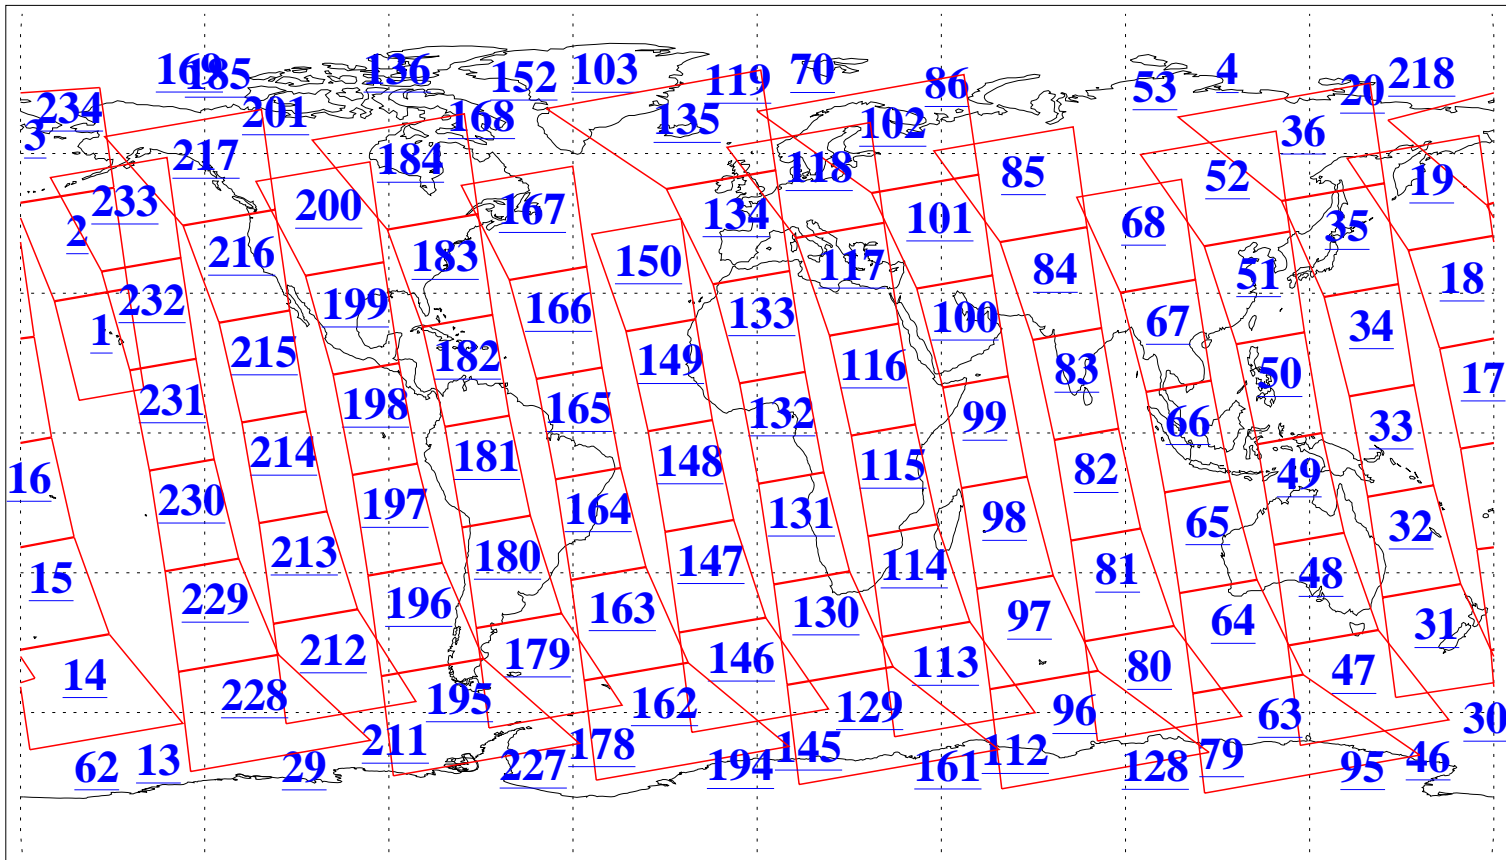

L1B Availability
AMSU Granules: 237
HSB Granules: 0
AIRS Granules: 237

10 Jul 2022
DoY 191
Aqua Day 7372
Granules: 1 to 120

Granules: 121 to 240

Legend: AMSU Available, *HSB Available*, *AIRS Available*

L1B Availability
AMSU Granules: 237
HSB Granules: 0
AIRS Granules: 237

10 Jul 2022
DoY 191
Aqua Day 7372

Ascending Granules

Descending Granules

Legend: AMSU Available, *HSB Available*, *AIRS Available*

L1B Availability
 AMSU Granules: 237
 HSB Granules: 0
 AIRS Granules: 237

10 Jul 2022
 DoY 191
 Aqua Day 7372

Northern Hemisphere Granules

Southern Hemisphere Granules

Legend: AMSU Available, HSB Available, AIRS Available