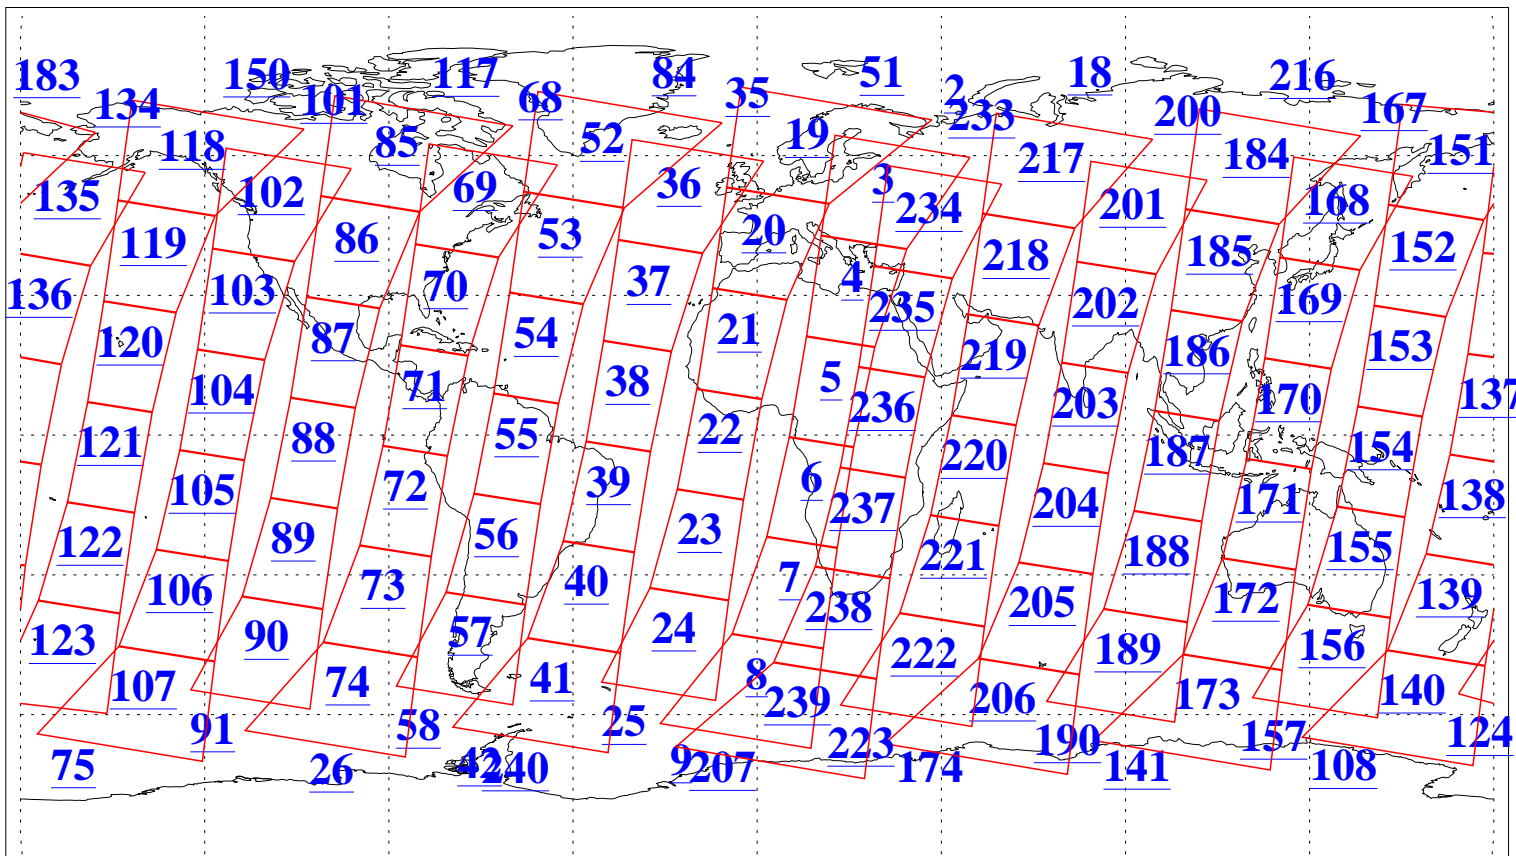

L1B Availability  
 AMSU Granules: 232  
 HSB Granules: 0  
 AIRS Granules: 239

5 Jul 2022  
 DoY 186  
 Aqua Day 7367

Ascending Granules

Descending Granules

Legend: AMSU Available, *HSB Available*, *AIRS Available*

L1B Availability  
 AMSU Granules: 232  
 HSB Granules: 0  
 AIRS Granules: 239

5 Jul 2022  
 DoY 186  
 Aqua Day 7367

Northern Hemisphere Granules

Southern Hemisphere Granules

Legend: AMSU Available, HSB Available, **AIRS Available**