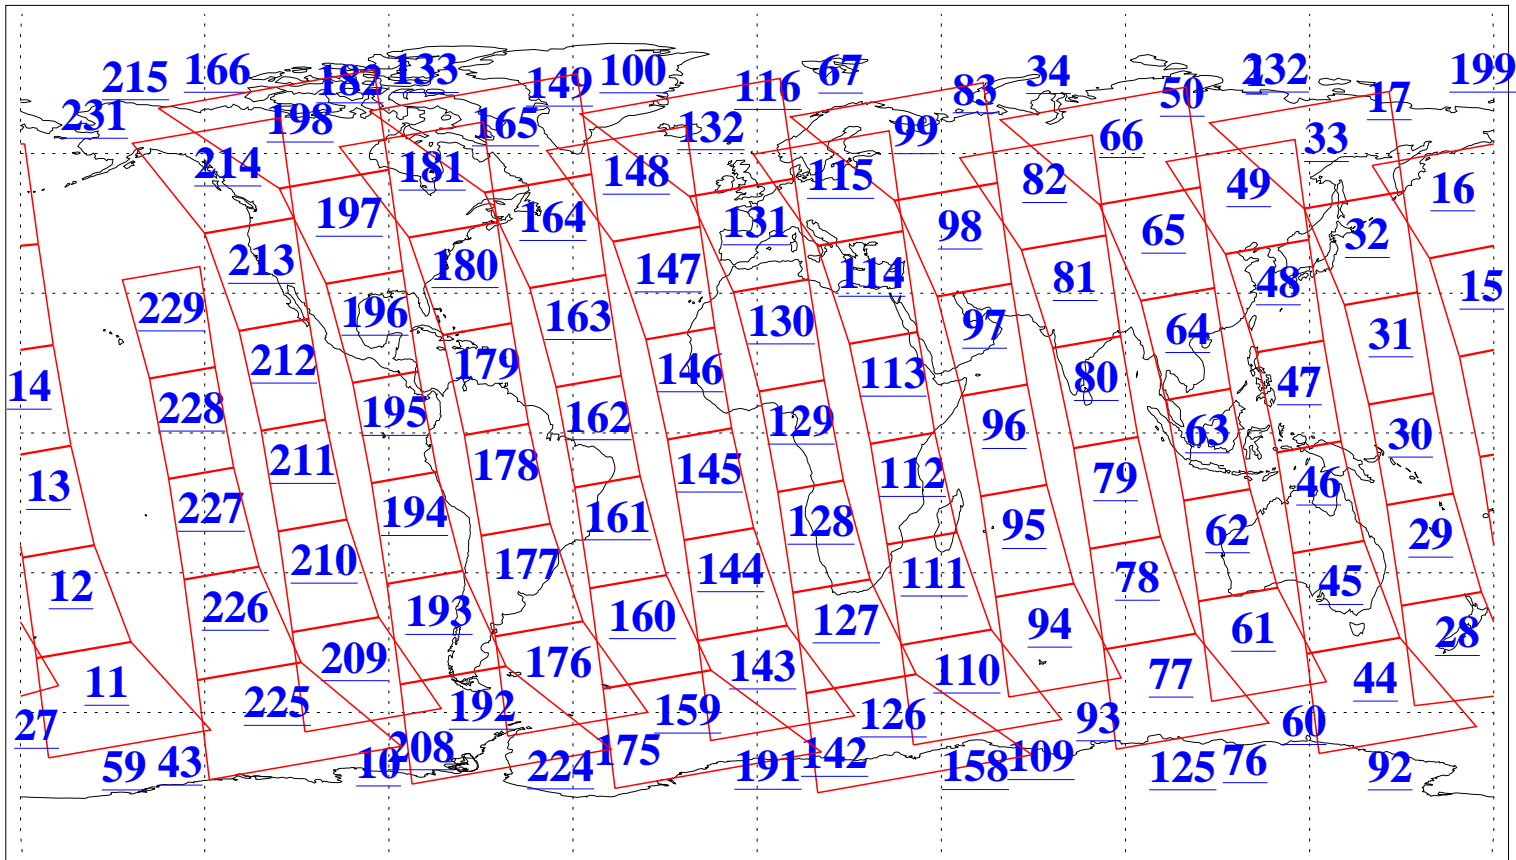

L1B Availability  
 AMSU Granules: 232  
 HSB Granules: 0  
 AIRS Granules: 239

5 Jul 2022  
 DoY 186  
 Aqua Day 7367

Ascending Granules

Descending Granules

Legend: AMSU Available, *HSB Available*, *AIRS Available*

L1B Availability  
 AMSU Granules: 232  
 HSB Granules: 0  
 AIRS Granules: 239

5 Jul 2022  
 DoY 186  
 Aqua Day 7367

Northern Hemisphere Granules

Southern Hemisphere Granules

Legend: AMSU Available, HSB Available, **AIRS Available**