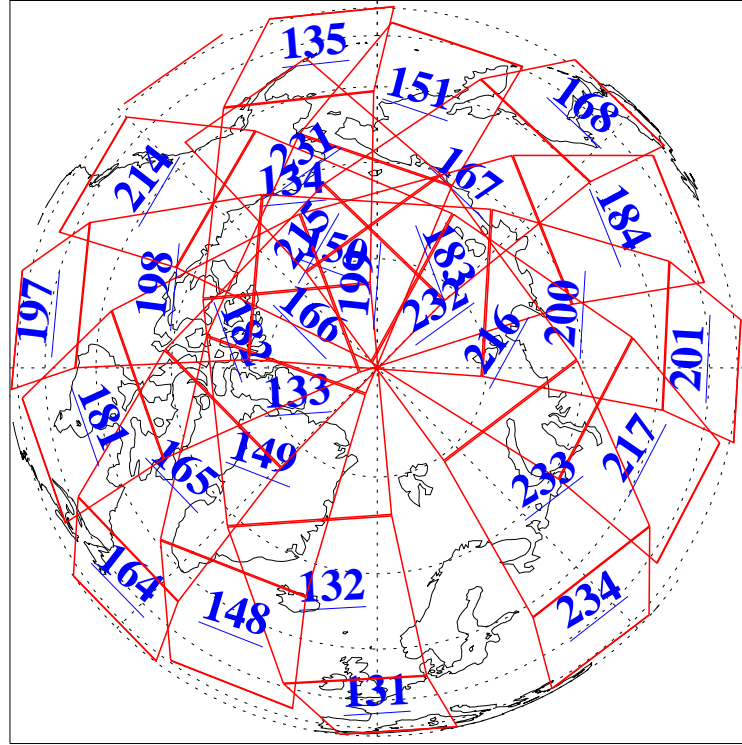

L1B Availability  
 AMSU Granules: 232  
 HSB Granules: 0  
 AIRS Granules: 239

5 Jul 2022  
 DoY 186  
 Aqua Day 7367

Ascending Granules

Descending Granules

Legend: AMSU Available, *HSB Available*, *AIRS Available*

L1B Availability  
 AMSU Granules: 232  
 HSB Granules: 0  
 AIRS Granules: 239

5 Jul 2022  
 DoY 186  
 Aqua Day 7367

Northern Hemisphere Granules

Southern Hemisphere Granules

Legend: AMSU Available, HSB Available, **AIRS Available**