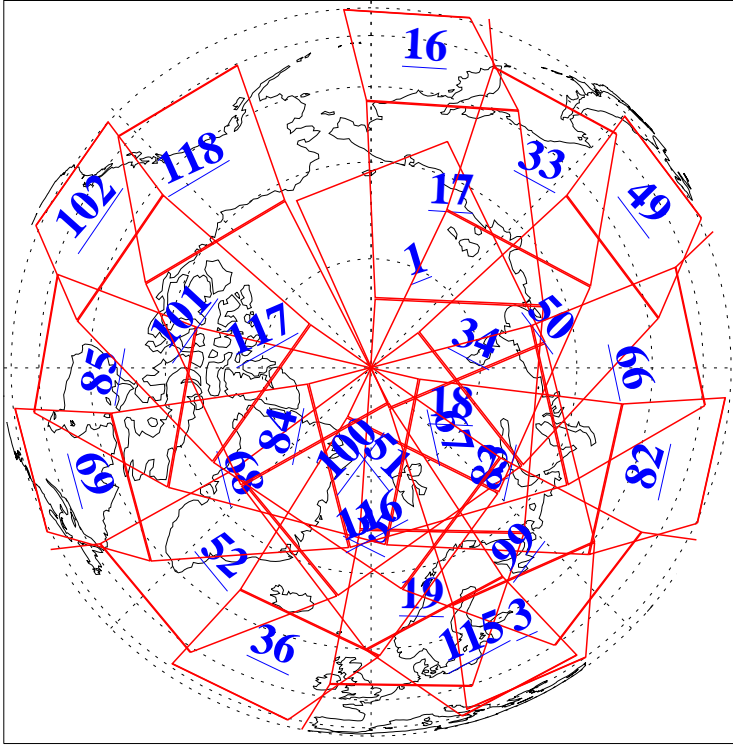

L1B Availability  
 AMSU Granules: 232  
 HSB Granules: 0  
 AIRS Granules: 239

5 Jul 2022  
 DoY 186  
 Aqua Day 7367

Ascending Granules

Descending Granules

Legend: AMSU Available, *HSB Available*, *AIRS Available*

L1B Availability  
 AMSU Granules: 232  
 HSB Granules: 0  
 AIRS Granules: 239

5 Jul 2022  
 DoY 186  
 Aqua Day 7367

Northern Hemisphere Granules

Southern Hemisphere Granules

Legend: AMSU Available, HSB Available, **AIRS Available**