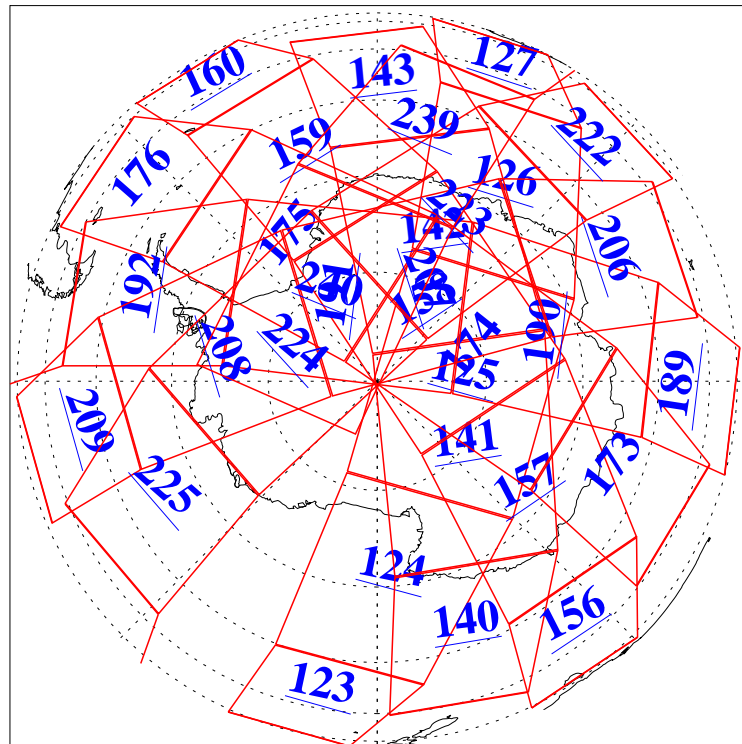

L1B Availability  
 AMSU Granules: 232  
 HSB Granules: 0  
 AIRS Granules: 239

5 Jul 2022  
 DoY 186  
 Aqua Day 7367

Ascending Granules

Descending Granules

Legend: AMSU Available, *HSB Available*, *AIRS Available*

L1B Availability  
 AMSU Granules: 232  
 HSB Granules: 0  
 AIRS Granules: 239

5 Jul 2022  
 DoY 186  
 Aqua Day 7367

Northern Hemisphere Granules

Southern Hemisphere Granules

Legend: AMSU Available, HSB Available, **AIRS Available**