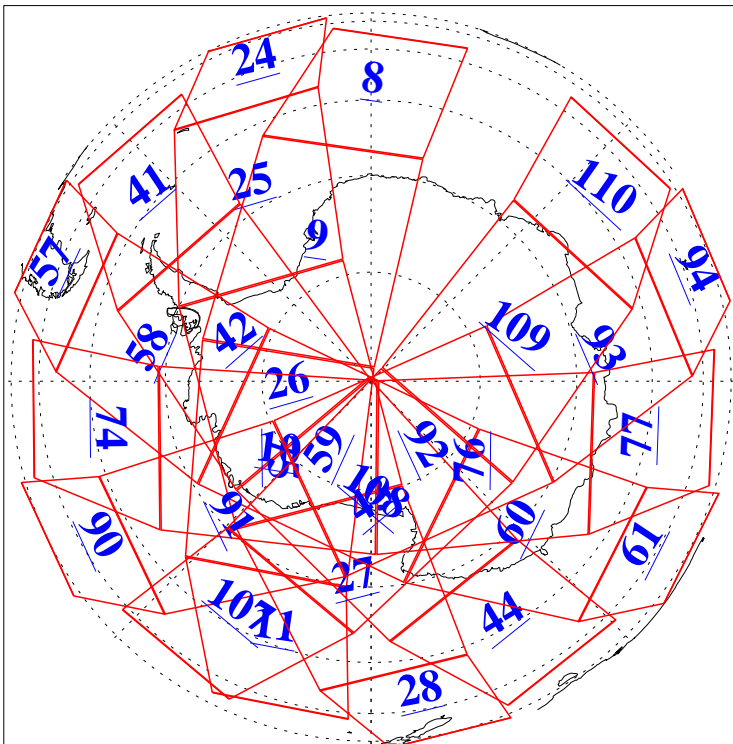

L1B Availability  
 AMSU Granules: 232  
 HSB Granules: 0  
 AIRS Granules: 239

5 Jul 2022  
 DoY 186  
 Aqua Day 7367

Ascending Granules

Descending Granules

Legend: AMSU Available, *HSB Available*, *AIRS Available*

L1B Availability  
 AMSU Granules: 232  
 HSB Granules: 0  
 AIRS Granules: 239

5 Jul 2022  
 DoY 186  
 Aqua Day 7367

Northern Hemisphere Granules

Southern Hemisphere Granules

Legend: AMSU Available, HSB Available, **AIRS Available**