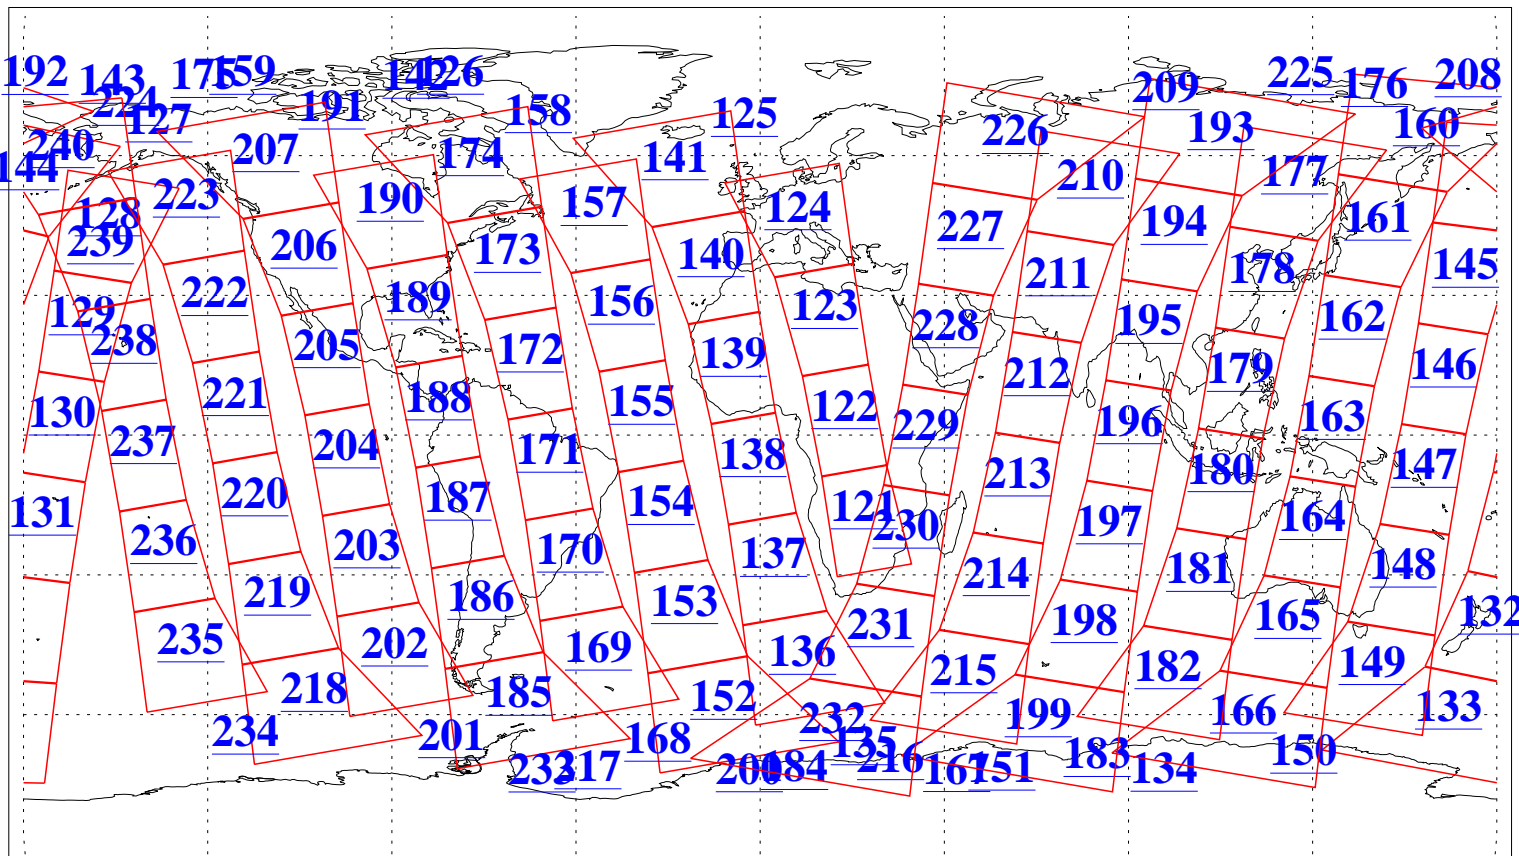

L1B Availability  
AMSU Granules: 240  
HSB Granules: 0  
AIRS Granules: 240

4 Jul 2022  
DoY 185  
Aqua Day 7366  
Granules: 1 to 120

Granules: 121 to 240

Legend: AMSU Available, HSB Available, AIRS Available

L1B Availability  
 AMSU Granules: 240  
 HSB Granules: 0  
 AIRS Granules: 240

4 Jul 2022  
 DoY 185  
 Aqua Day 7366  
 Ascending Granules

Descending Granules

Legend: AMSU Available, HSB Available, AIRS Available

L1B Availability  
 AMSU Granules: 240  
 HSB Granules: 0  
 AIRS Granules: 240

4 Jul 2022  
 DoY 185  
 Aqua Day 7366

Northern Hemisphere Granules

Southern Hemisphere Granules

Legend: AMSU Available, HSB Available, **AIRS Available**