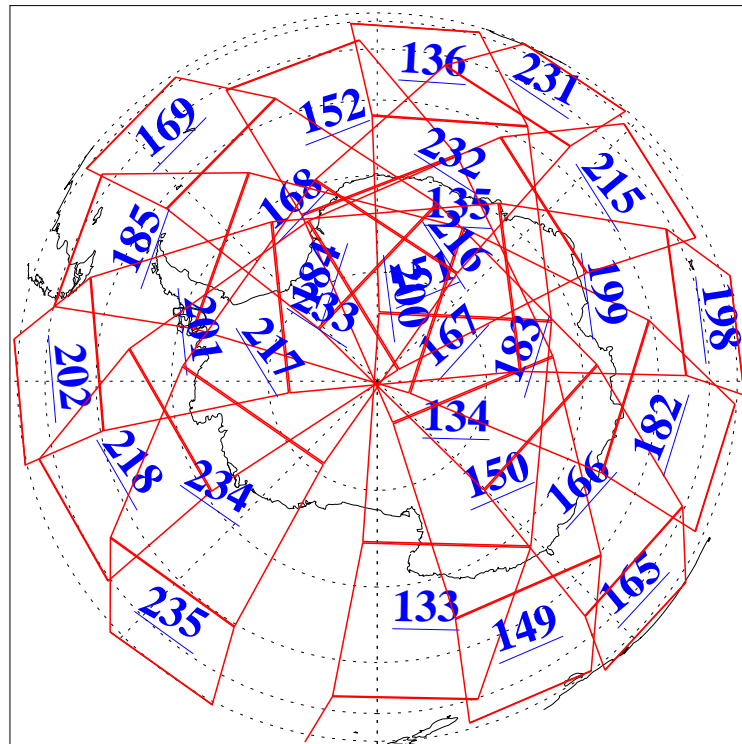

L1B Availability  
 AMSU Granules: 240  
 HSB Granules: 0  
 AIRS Granules: 240

4 Jul 2022  
 DoY 185  
 Aqua Day 7366  
 Ascending Granules

Descending Granules

Legend: AMSU Available, HSB Available, AIRS Available

L1B Availability  
 AMSU Granules: 240  
 HSB Granules: 0  
 AIRS Granules: 240

4 Jul 2022  
 DoY 185  
 Aqua Day 7366

Northern Hemisphere Granules

Southern Hemisphere Granules

Legend: AMSU Available, HSB Available, **AIRS Available**