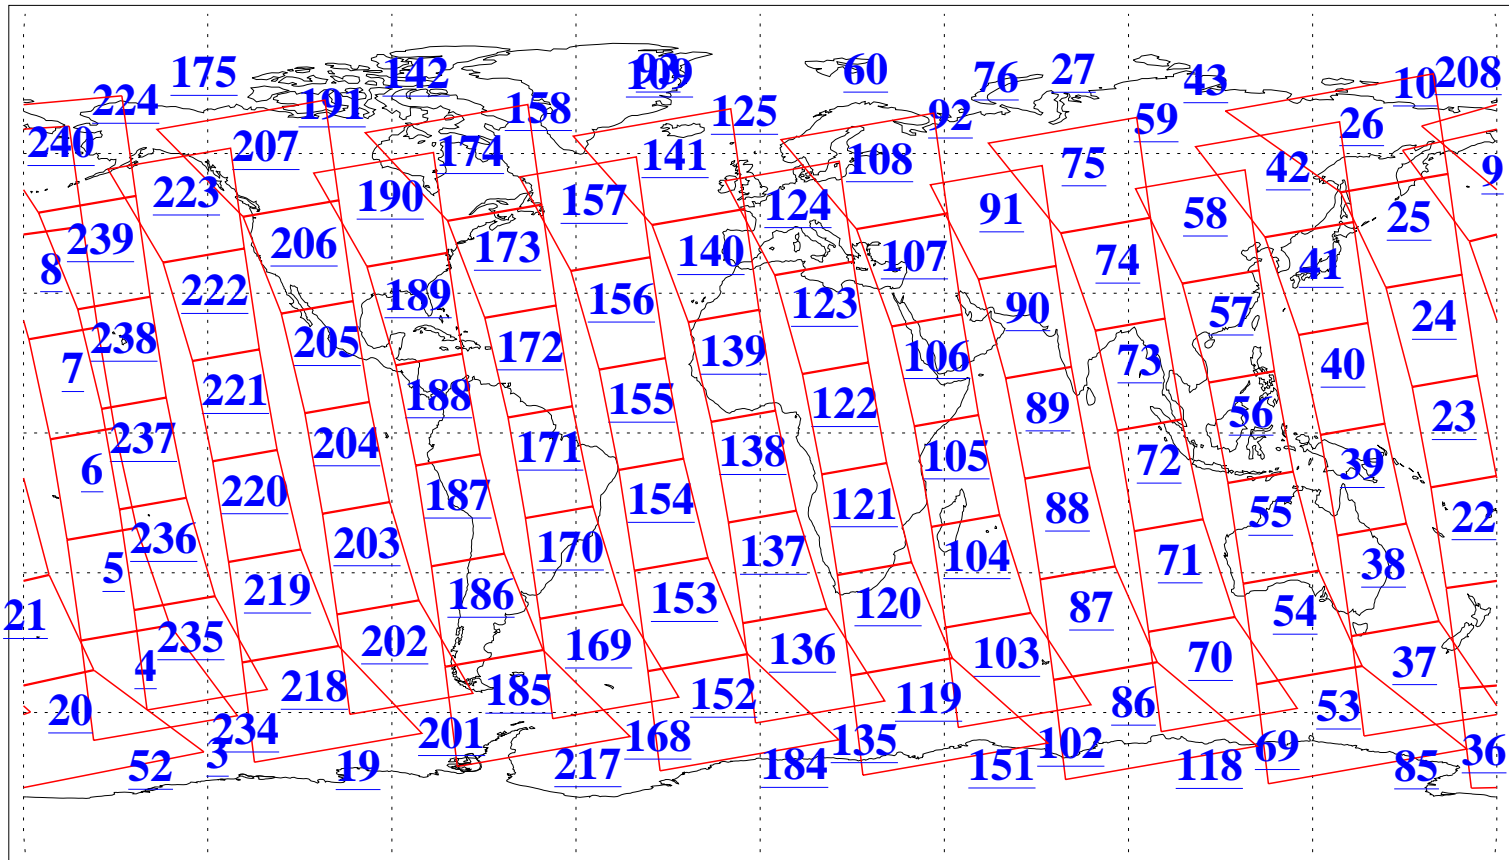

L1B Availability  
AMSU Granules: 240  
HSB Granules: 0  
AIRS Granules: 240

4 Jul 2022  
DoY 185  
Aqua Day 7366  
Granules: 1 to 120

Granules: 121 to 240

Legend: AMSU Available, HSB Available, AIRS Available

L1B Availability  
 AMSU Granules: 240  
 HSB Granules: 0  
 AIRS Granules: 240

4 Jul 2022  
 DoY 185  
 Aqua Day 7366  
 Ascending Granules

Descending Granules

Legend: AMSU Available, HSB Available, AIRS Available

L1B Availability  
 AMSU Granules: 240  
 HSB Granules: 0  
 AIRS Granules: 240

4 Jul 2022  
 DoY 185  
 Aqua Day 7366

Northern Hemisphere Granules

Southern Hemisphere Granules

Legend: AMSU Available, HSB Available, **AIRS Available**