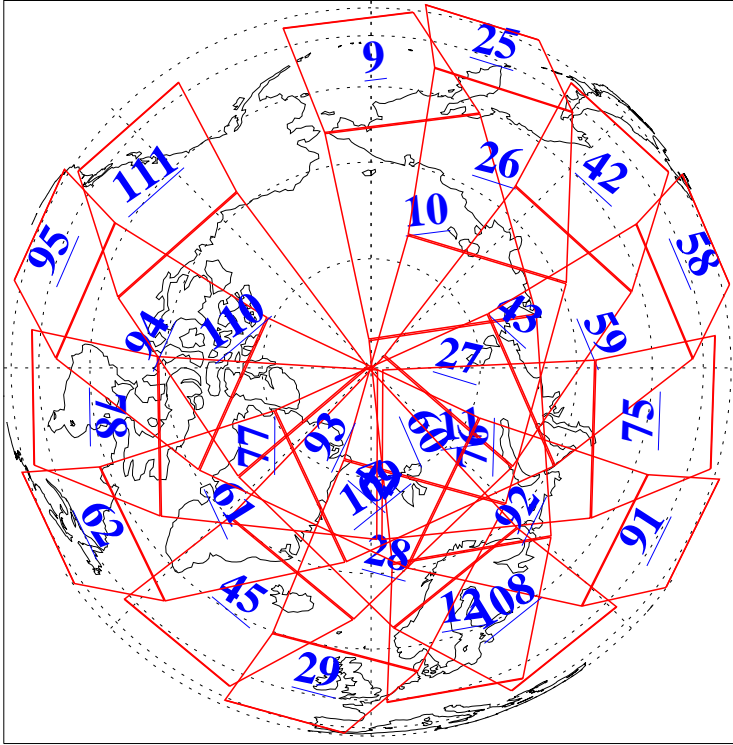

L1B Availability  
AMSU Granules: 240  
HSB Granules: 0  
AIRS Granules: 240

4 Jul 2022  
DoY 185  
Aqua Day 7366  
Granules: 1 to 120

Granules: 121 to 240

Legend: AMSU Available, HSB Available, AIRS Available

L1B Availability  
 AMSU Granules: 240  
 HSB Granules: 0  
 AIRS Granules: 240

4 Jul 2022  
 DoY 185  
 Aqua Day 7366  
 Ascending Granules

Descending Granules

Legend: AMSU Available, HSB Available, AIRS Available

L1B Availability  
 AMSU Granules: 240  
 HSB Granules: 0  
 AIRS Granules: 240

4 Jul 2022  
 DoY 185  
 Aqua Day 7366

Northern Hemisphere Granules

Southern Hemisphere Granules

Legend: AMSU Available, HSB Available, **AIRS Available**