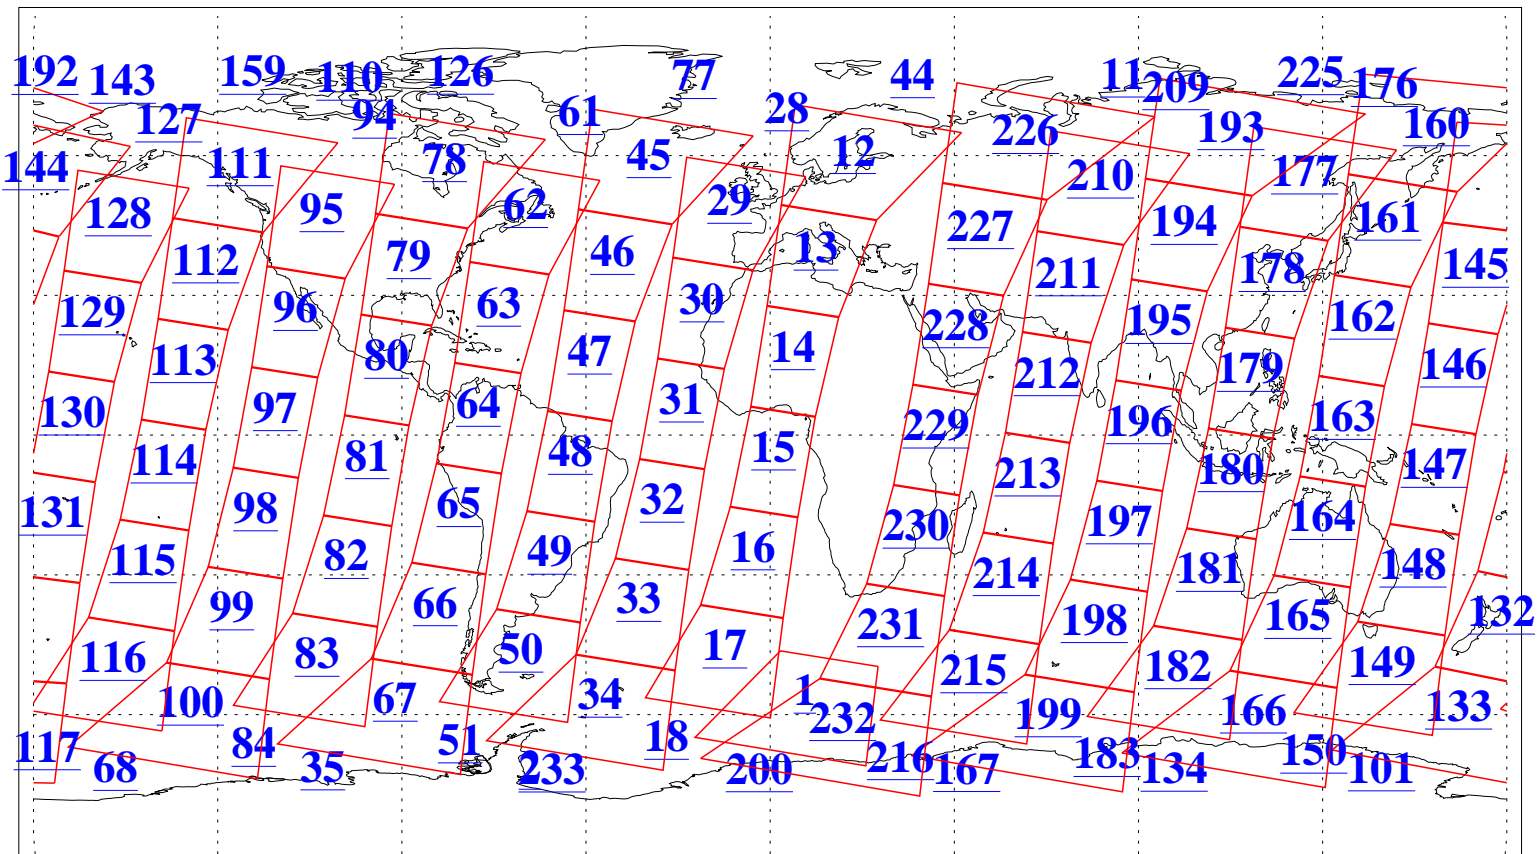

L1B Availability  
AMSU Granules: 240  
HSB Granules: 0  
AIRS Granules: 240

4 Jul 2022  
DoY 185  
Aqua Day 7366  
Granules: 1 to 120

Granules: 121 to 240

Legend: AMSU Available, HSB Available, AIRS Available

L1B Availability  
 AMSU Granules: 240  
 HSB Granules: 0  
 AIRS Granules: 240

4 Jul 2022  
 DoY 185  
 Aqua Day 7366  
 Ascending Granules

Descending Granules

Legend: AMSU Available, HSB Available, AIRS Available

L1B Availability  
 AMSU Granules: 240  
 HSB Granules: 0  
 AIRS Granules: 240

4 Jul 2022  
 DoY 185  
 Aqua Day 7366

Northern Hemisphere Granules

Southern Hemisphere Granules

Legend: AMSU Available, HSB Available, **AIRS Available**