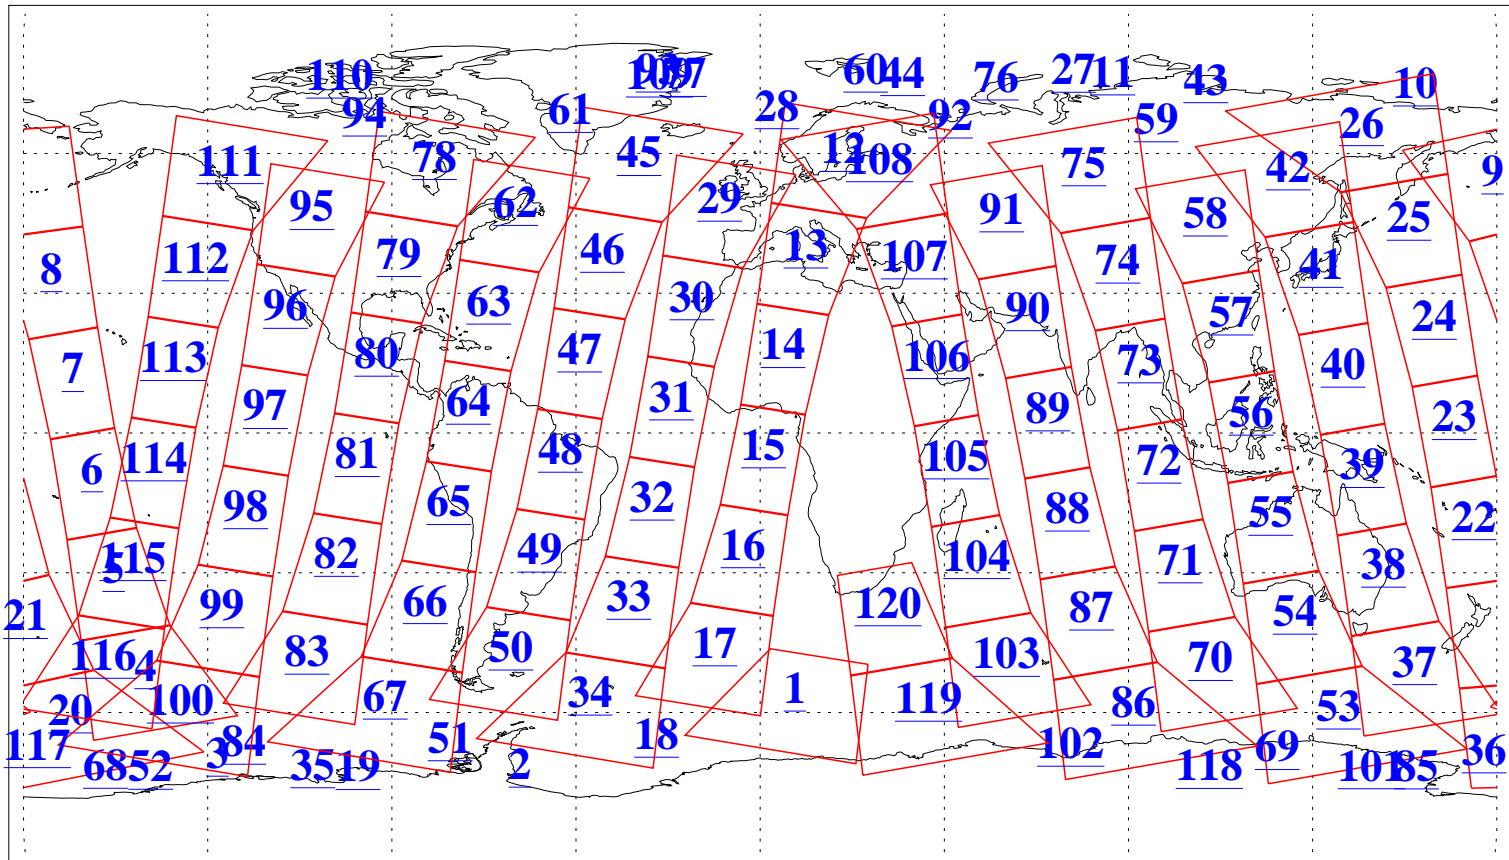

L1B Availability  
AMSU Granules: 240  
HSB Granules: 0  
AIRS Granules: 240

4 Jul 2022  
DoY 185  
Aqua Day 7366  
Granules: 1 to 120

Granules: 121 to 240

Legend: AMSU Available, HSB Available, AIRS Available

L1B Availability  
 AMSU Granules: 240  
 HSB Granules: 0  
 AIRS Granules: 240

4 Jul 2022  
 DoY 185  
 Aqua Day 7366  
 Ascending Granules

Descending Granules

Legend: AMSU Available, HSB Available, AIRS Available

L1B Availability  
 AMSU Granules: 240  
 HSB Granules: 0  
 AIRS Granules: 240

4 Jul 2022  
 DoY 185  
 Aqua Day 7366

Northern Hemisphere Granules

Southern Hemisphere Granules

Legend: AMSU Available, HSB Available, **AIRS Available**