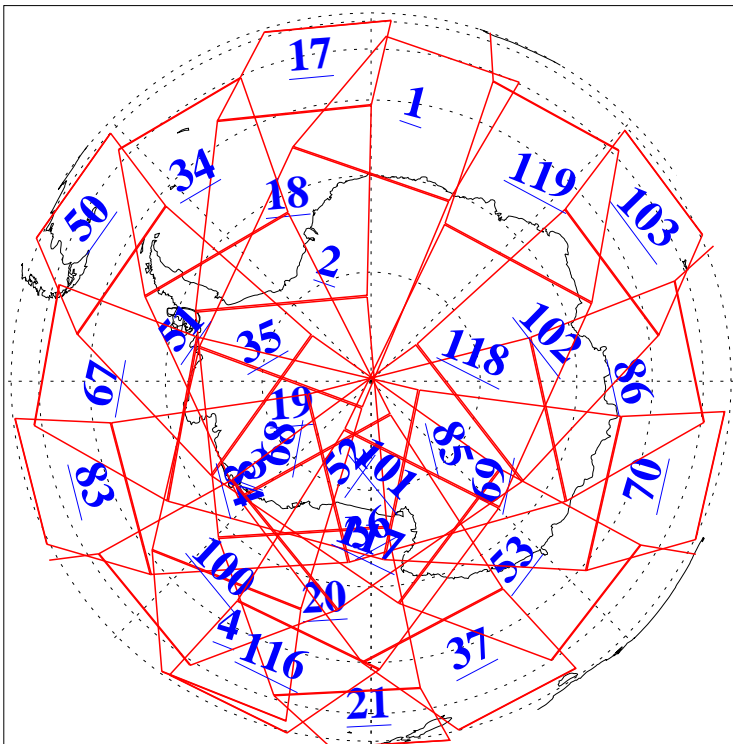

L1B Availability  
AMSU Granules: 240  
HSB Granules: 0  
AIRS Granules: 240

4 Jul 2022  
DoY 185  
Aqua Day 7366  
Granules: 1 to 120

Granules: 121 to 240

Legend: AMSU Available, HSB Available, AIRS Available

L1B Availability  
 AMSU Granules: 240  
 HSB Granules: 0  
 AIRS Granules: 240

4 Jul 2022  
 DoY 185  
 Aqua Day 7366  
 Ascending Granules

Descending Granules

Legend: AMSU Available, HSB Available, AIRS Available

L1B Availability  
 AMSU Granules: 240  
 HSB Granules: 0  
 AIRS Granules: 240

4 Jul 2022  
 DoY 185  
 Aqua Day 7366

Northern Hemisphere Granules

Southern Hemisphere Granules

Legend: AMSU Available, HSB Available, **AIRS Available**