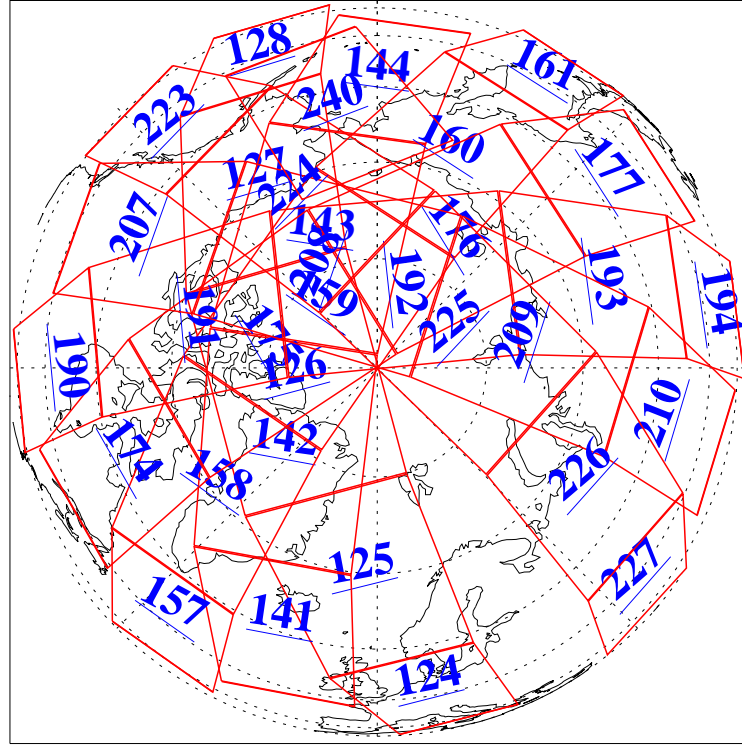

L1B Availability  
 AMSU Granules: 240  
 HSB Granules: 0  
 AIRS Granules: 240

4 Jul 2022  
 DoY 185  
 Aqua Day 7366  
 Ascending Granules

Descending Granules

Legend: AMSU Available, HSB Available, AIRS Available

L1B Availability  
 AMSU Granules: 240  
 HSB Granules: 0  
 AIRS Granules: 240

4 Jul 2022  
 DoY 185  
 Aqua Day 7366

Northern Hemisphere Granules

Southern Hemisphere Granules

Legend: AMSU Available, HSB Available, **AIRS Available**