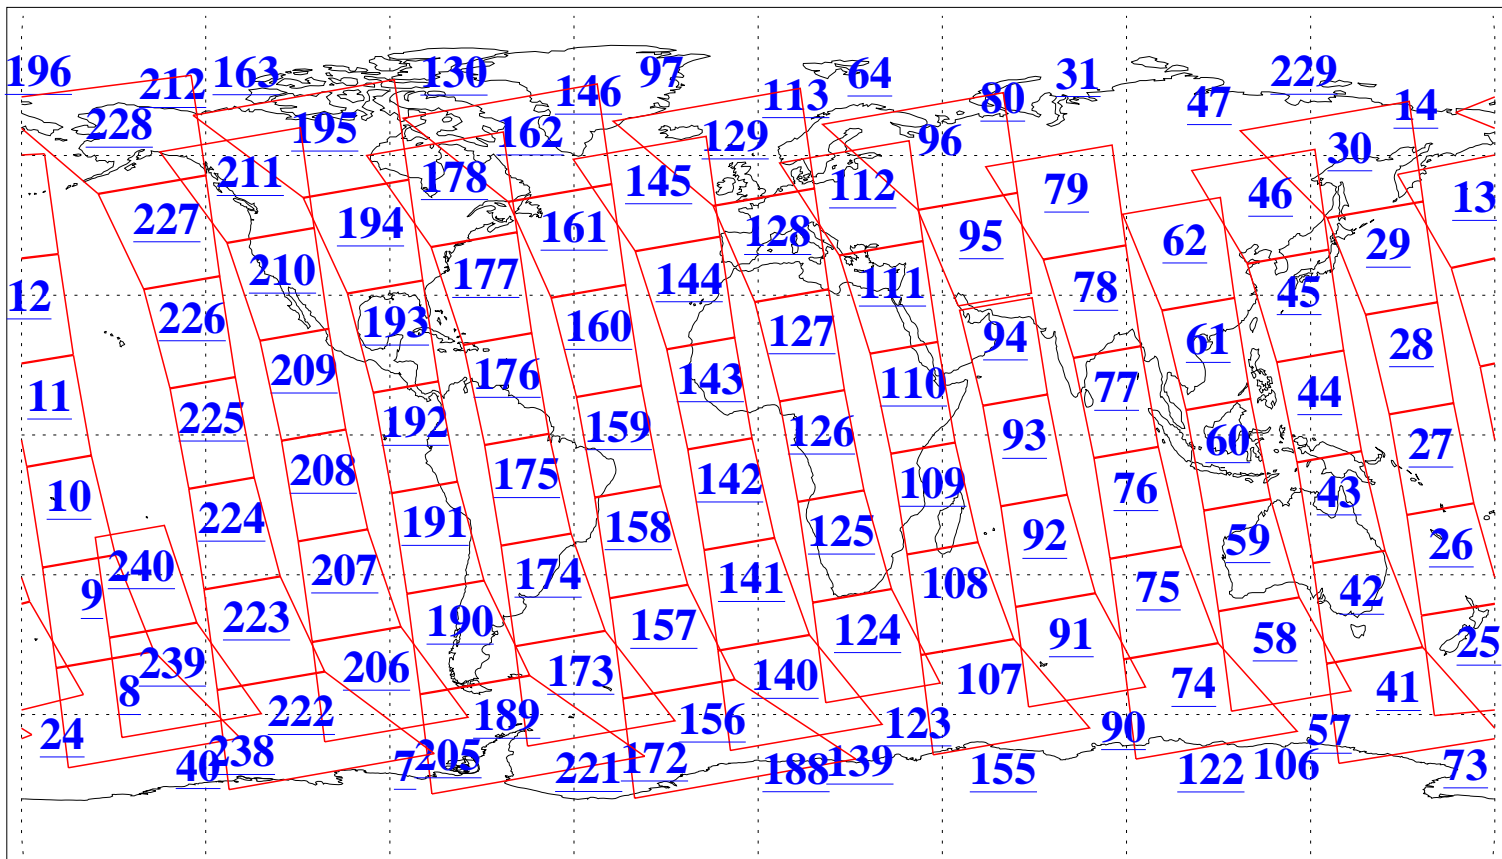

L1B Availability  
 AMSU Granules: 228  
 HSB Granules: 0  
 AIRS Granules: 238

30 Jun 2022  
 DoY 181  
 Aqua Day 7362  
 Granules: 1 to 120

Granules: 121 to 240

Legend: AMSU Available, HSB Available, AIRS Available

L1B Availability  
 AMSU Granules: 228  
 HSB Granules: 0  
 AIRS Granules: 238

30 Jun 2022  
 DoY 181  
 Aqua Day 7362

Ascending Granules

Descending Granules

Legend: AMSU Available, HSB Available, AIRS Available

L1B Availability  
 AMSU Granules: 228  
 HSB Granules: 0  
 AIRS Granules: 238

30 Jun 2022  
 DoY 181  
 Aqua Day 7362

Northern Hemisphere Granules

Southern Hemisphere Granules

Legend: AMSU Available, HSB Available, **AIRS Available**