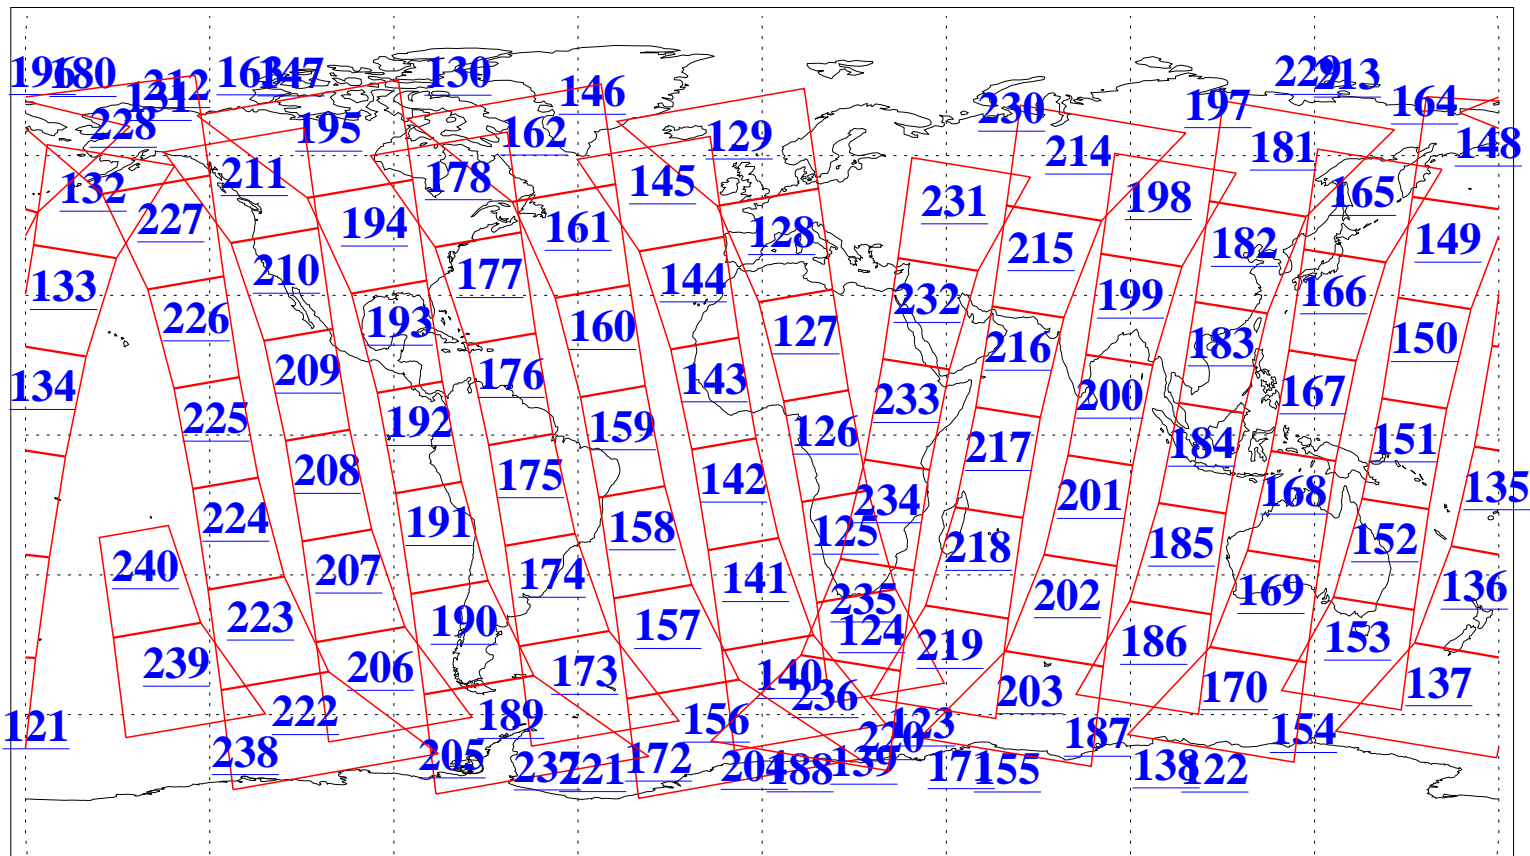

L1B Availability  
 AMSU Granules: 228  
 HSB Granules: 0  
 AIRS Granules: 238

30 Jun 2022  
 DoY 181  
 Aqua Day 7362  
 Granules: 1 to 120

Granules: 121 to 240

Legend: AMSU Available, HSB Available, AIRS Available

L1B Availability  
 AMSU Granules: 228  
 HSB Granules: 0  
 AIRS Granules: 238

30 Jun 2022  
 DoY 181  
 Aqua Day 7362

Ascending Granules

Descending Granules

Legend: AMSU Available, HSB Available, AIRS Available

L1B Availability  
 AMSU Granules: 228  
 HSB Granules: 0  
 AIRS Granules: 238

30 Jun 2022  
 DoY 181  
 Aqua Day 7362

Northern Hemisphere Granules

Southern Hemisphere Granules

Legend: AMSU Available, HSB Available, **AIRS Available**