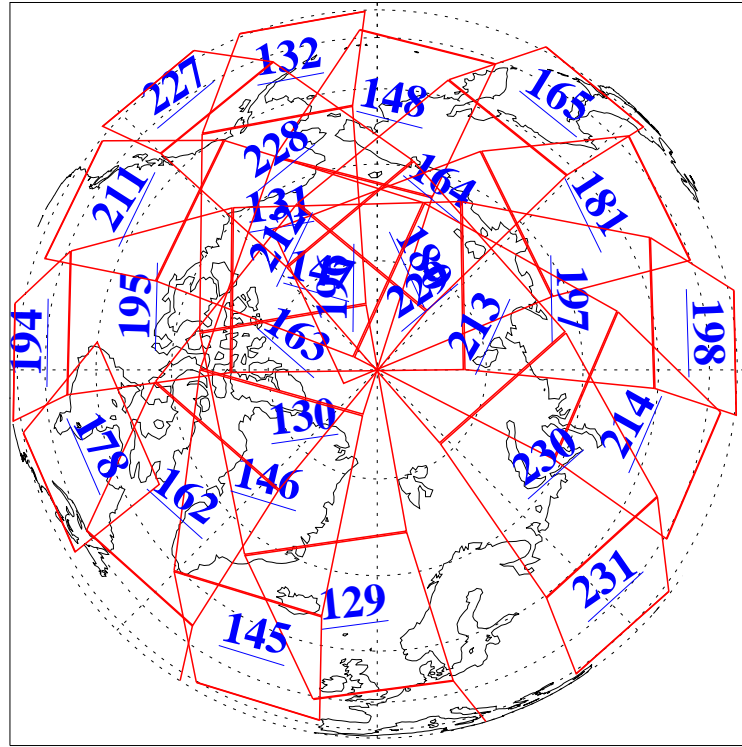

L1B Availability  
 AMSU Granules: 228  
 HSB Granules: 0  
 AIRS Granules: 238

30 Jun 2022  
 DoY 181  
 Aqua Day 7362

Ascending Granules

Descending Granules

Legend: AMSU Available, HSB Available, AIRS Available

L1B Availability  
 AMSU Granules: 228  
 HSB Granules: 0  
 AIRS Granules: 238

30 Jun 2022  
 DoY 181  
 Aqua Day 7362

Northern Hemisphere Granules

Southern Hemisphere Granules

Legend: AMSU Available, HSB Available, **AIRS Available**