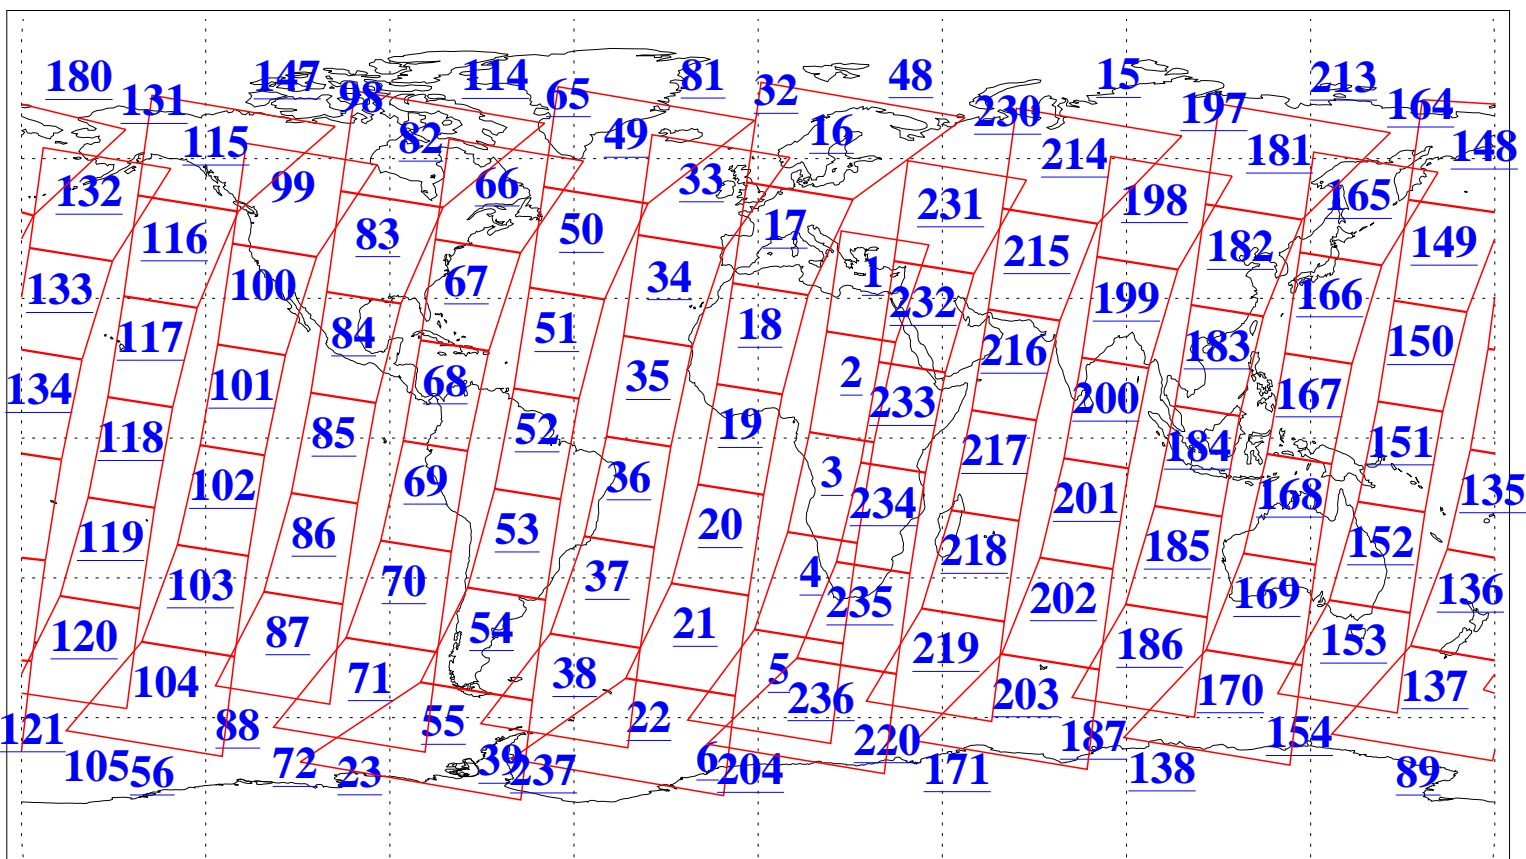

L1B Availability  
 AMSU Granules: 228  
 HSB Granules: 0  
 AIRS Granules: 238

30 Jun 2022  
 DoY 181  
 Aqua Day 7362  
 Granules: 1 to 120

Granules: 121 to 240

Legend: AMSU Available, HSB Available, AIRS Available

L1B Availability  
 AMSU Granules: 228  
 HSB Granules: 0  
 AIRS Granules: 238

30 Jun 2022  
 DoY 181  
 Aqua Day 7362

Ascending Granules

Descending Granules

Legend: AMSU Available, HSB Available, AIRS Available

L1B Availability  
 AMSU Granules: 228  
 HSB Granules: 0  
 AIRS Granules: 238

30 Jun 2022  
 DoY 181  
 Aqua Day 7362

Northern Hemisphere Granules

Southern Hemisphere Granules

Legend: AMSU Available, HSB Available, **AIRS Available**