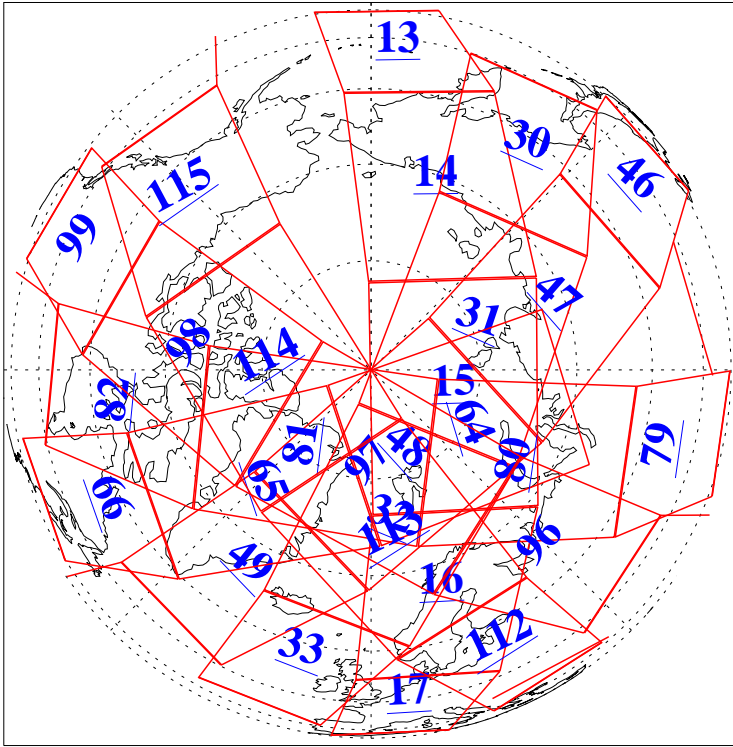

L1B Availability  
 AMSU Granules: 228  
 HSB Granules: 0  
 AIRS Granules: 238

30 Jun 2022  
 DoY 181  
 Aqua Day 7362  
 Granules: 1 to 120

Granules: 121 to 240

Legend: AMSU Available, HSB Available, AIRS Available

L1B Availability  
 AMSU Granules: 228  
 HSB Granules: 0  
 AIRS Granules: 238

30 Jun 2022  
 DoY 181  
 Aqua Day 7362

Ascending Granules

Descending Granules

Legend: AMSU Available, HSB Available, AIRS Available

L1B Availability  
 AMSU Granules: 228  
 HSB Granules: 0  
 AIRS Granules: 238

30 Jun 2022  
 DoY 181  
 Aqua Day 7362

Northern Hemisphere Granules

Southern Hemisphere Granules

Legend: AMSU Available, HSB Available, **AIRS Available**