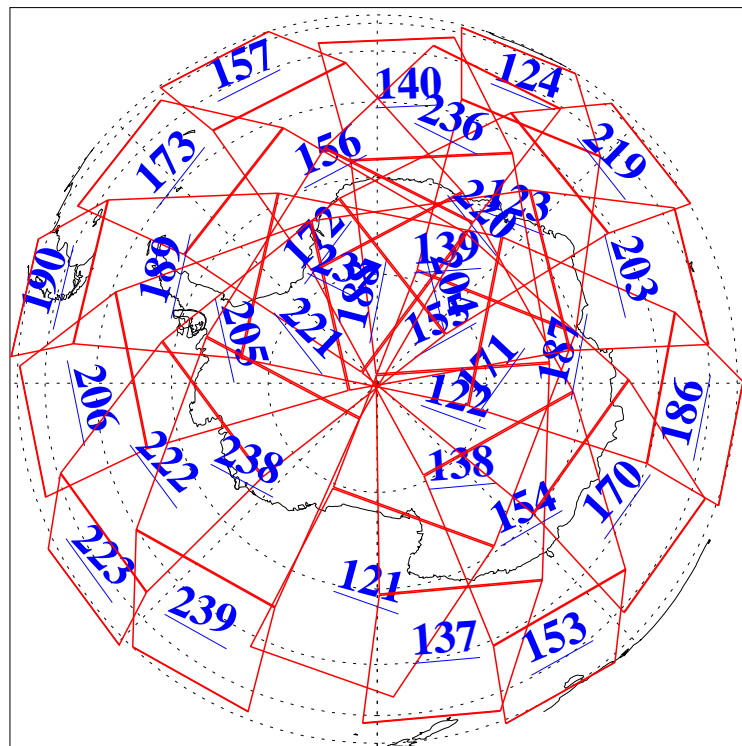

L1B Availability  
 AMSU Granules: 228  
 HSB Granules: 0  
 AIRS Granules: 238

30 Jun 2022  
 DoY 181  
 Aqua Day 7362  
 Granules: 1 to 120

Granules: 121 to 240

Legend: AMSU Available, HSB Available, AIRS Available

L1B Availability  
 AMSU Granules: 228  
 HSB Granules: 0  
 AIRS Granules: 238

30 Jun 2022  
 DoY 181  
 Aqua Day 7362

Ascending Granules

Descending Granules

Legend: AMSU Available, HSB Available, AIRS Available

L1B Availability  
 AMSU Granules: 228  
 HSB Granules: 0  
 AIRS Granules: 238

30 Jun 2022  
 DoY 181  
 Aqua Day 7362

Northern Hemisphere Granules

Southern Hemisphere Granules

Legend: AMSU Available, HSB Available, **AIRS Available**