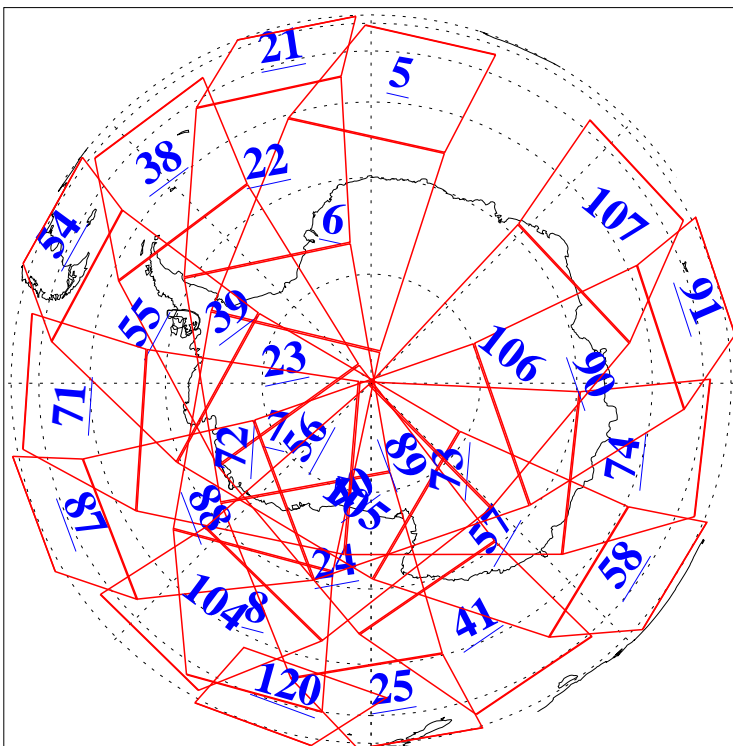

L1B Availability  
 AMSU Granules: 228  
 HSB Granules: 0  
 AIRS Granules: 238

30 Jun 2022  
 DoY 181  
 Aqua Day 7362  
 Granules: 1 to 120

Granules: 121 to 240

Legend: AMSU Available, HSB Available, AIRS Available

L1B Availability  
 AMSU Granules: 228  
 HSB Granules: 0  
 AIRS Granules: 238

30 Jun 2022  
 DoY 181  
 Aqua Day 7362

Ascending Granules

Descending Granules

Legend: AMSU Available, HSB Available, AIRS Available

L1B Availability  
 AMSU Granules: 228  
 HSB Granules: 0  
 AIRS Granules: 238

30 Jun 2022  
 DoY 181  
 Aqua Day 7362

Northern Hemisphere Granules

Southern Hemisphere Granules

Legend: AMSU Available, HSB Available, **AIRS Available**