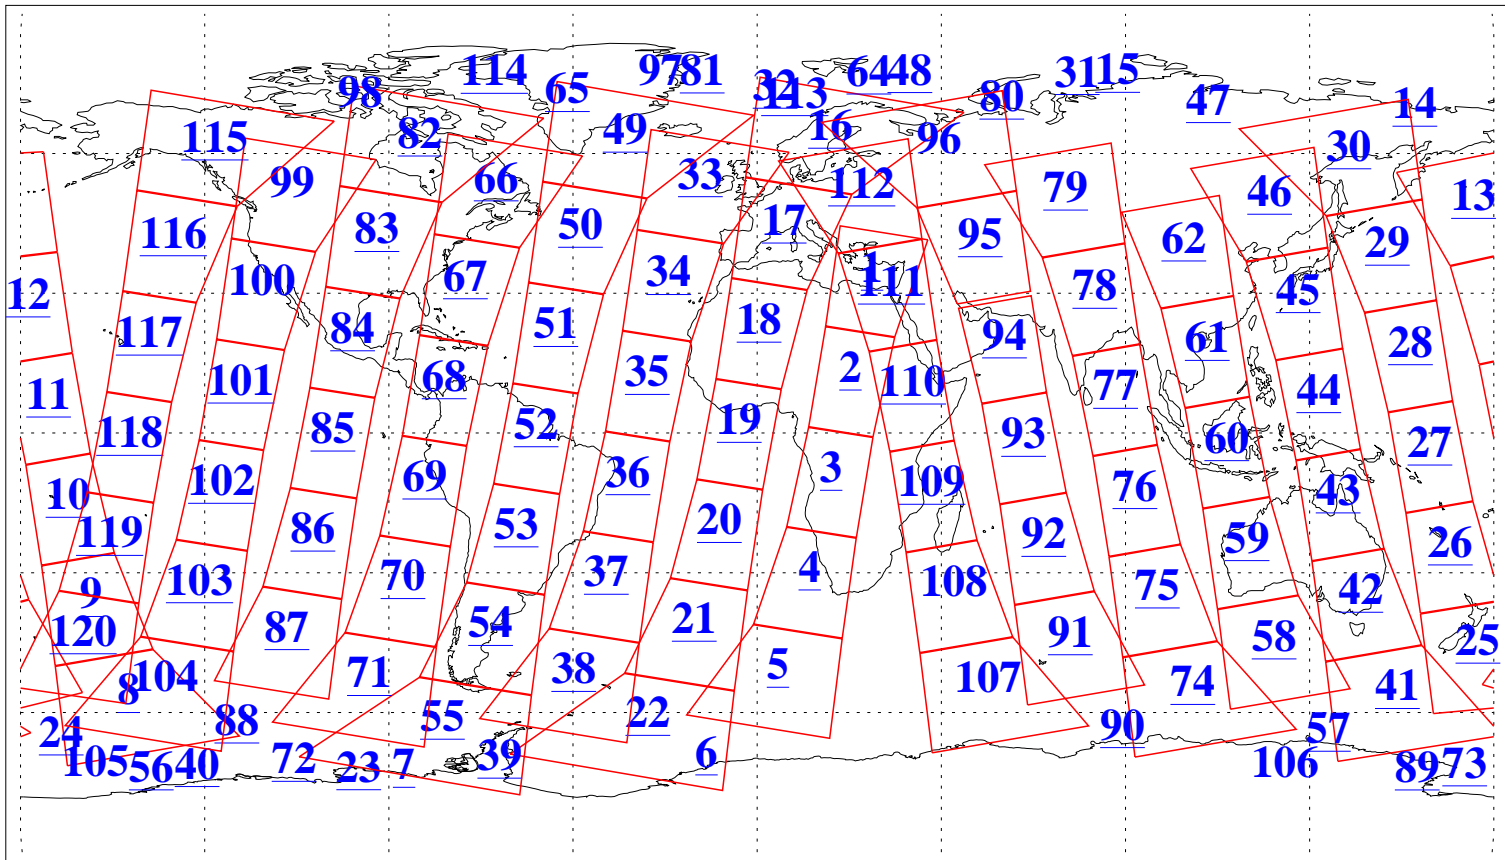

L1B Availability  
 AMSU Granules: 228  
 HSB Granules: 0  
 AIRS Granules: 238

30 Jun 2022  
 DoY 181  
 Aqua Day 7362  
 Granules: 1 to 120

Granules: 121 to 240

Legend: AMSU Available, HSB Available, AIRS Available

L1B Availability  
 AMSU Granules: 228  
 HSB Granules: 0  
 AIRS Granules: 238

30 Jun 2022  
 DoY 181  
 Aqua Day 7362

Ascending Granules

Descending Granules

Legend: AMSU Available, HSB Available, AIRS Available

L1B Availability  
 AMSU Granules: 228  
 HSB Granules: 0  
 AIRS Granules: 238

30 Jun 2022  
 DoY 181  
 Aqua Day 7362

Northern Hemisphere Granules

Southern Hemisphere Granules

Legend: AMSU Available, HSB Available, **AIRS Available**