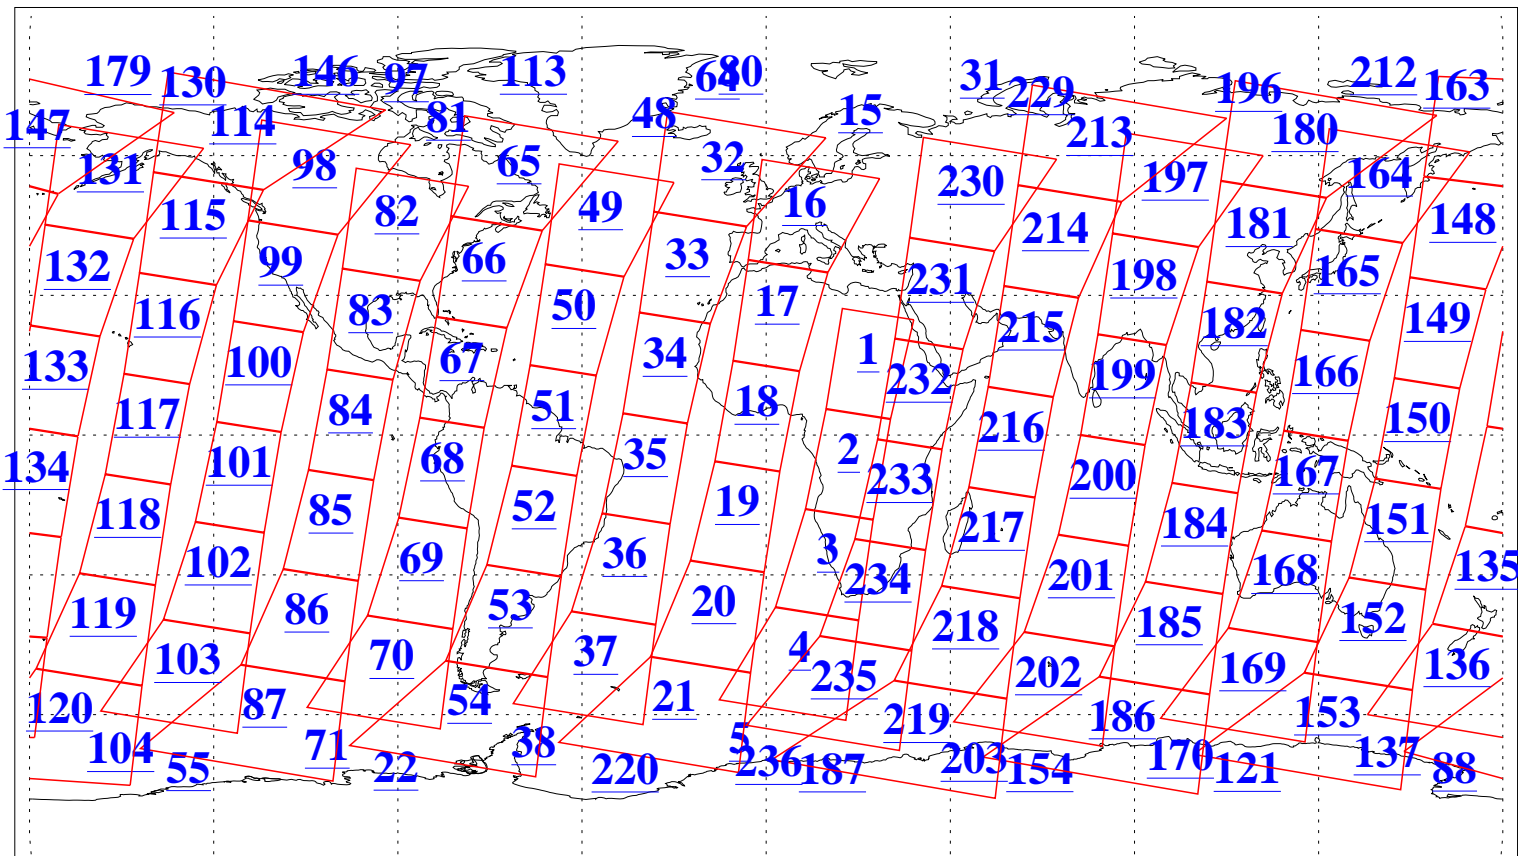

Legend: AMSU Available, *HSB Available*, *AIRS Available*