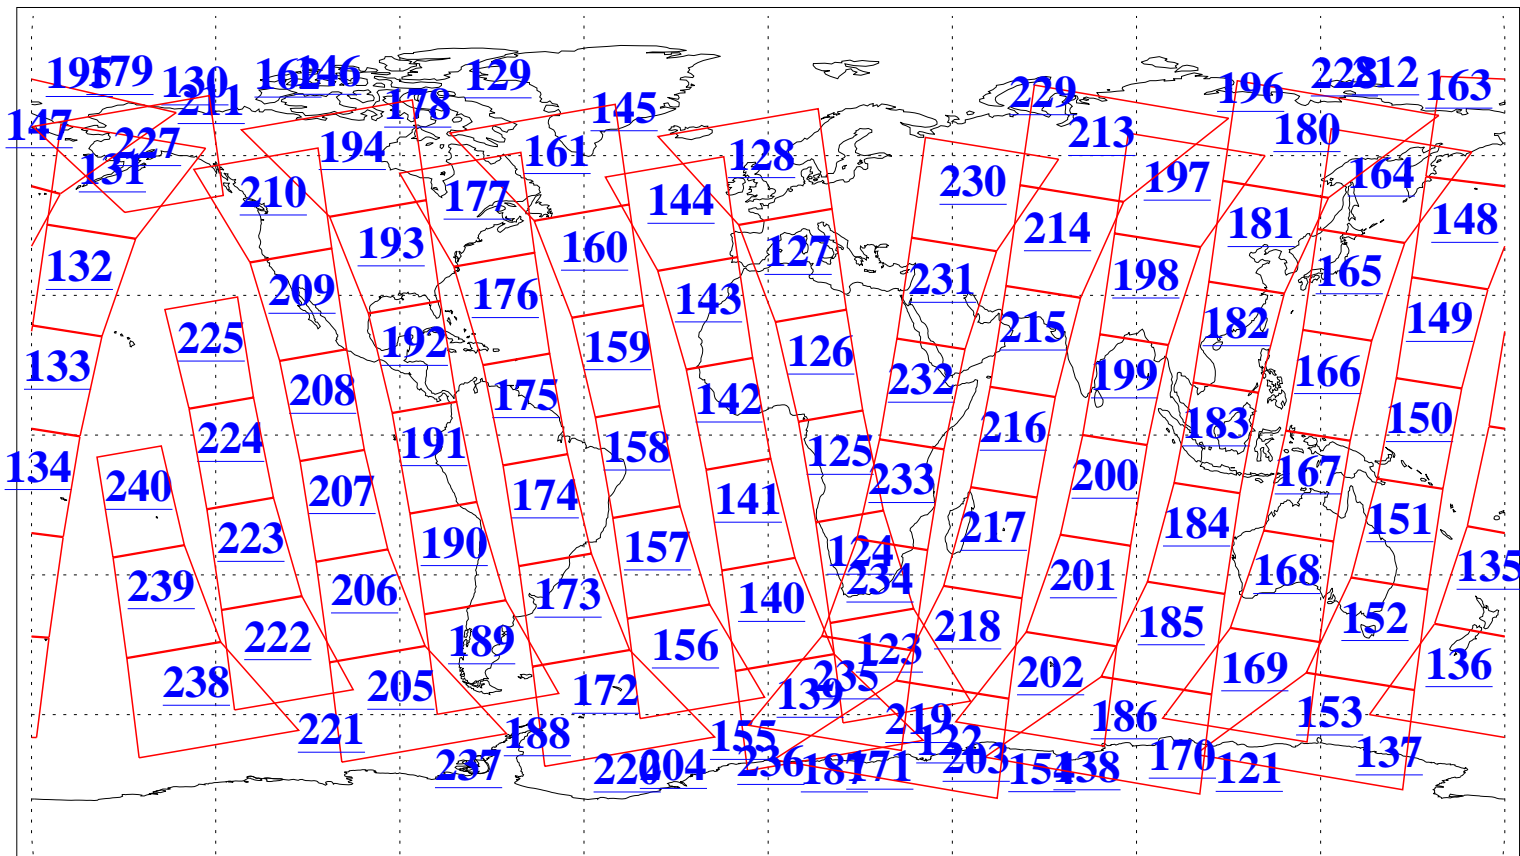

L1B Availability
AMSU Granules: 239
HSB Granules: 0
AIRS Granules: 239

23 Jun 2022
DoY 174
Aqua Day 7355
Granules: 1 to 120

Granules: 121 to 240

Legend: AMSU Available, HSB Available, AIRS Available

L1B Availability
AMSU Granules: 239
HSB Granules: 0
AIRS Granules: 239