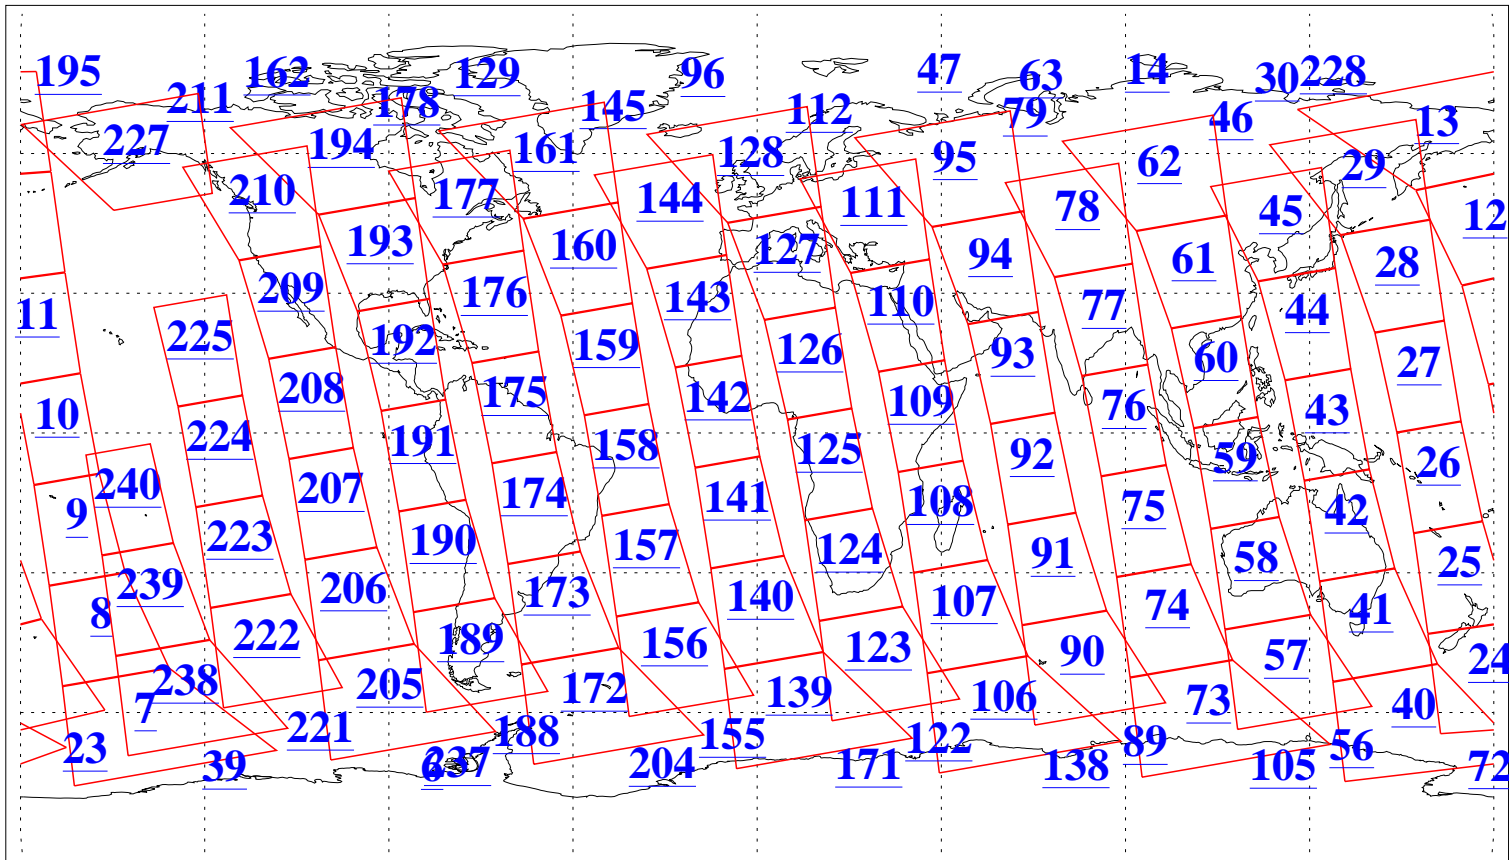

L1B Availability
AMSU Granules: 239
HSB Granules: 0
AIRS Granules: 239

23 Jun 2022
DoY 174
Aqua Day 7355

Ascending Granules

Descending Granules