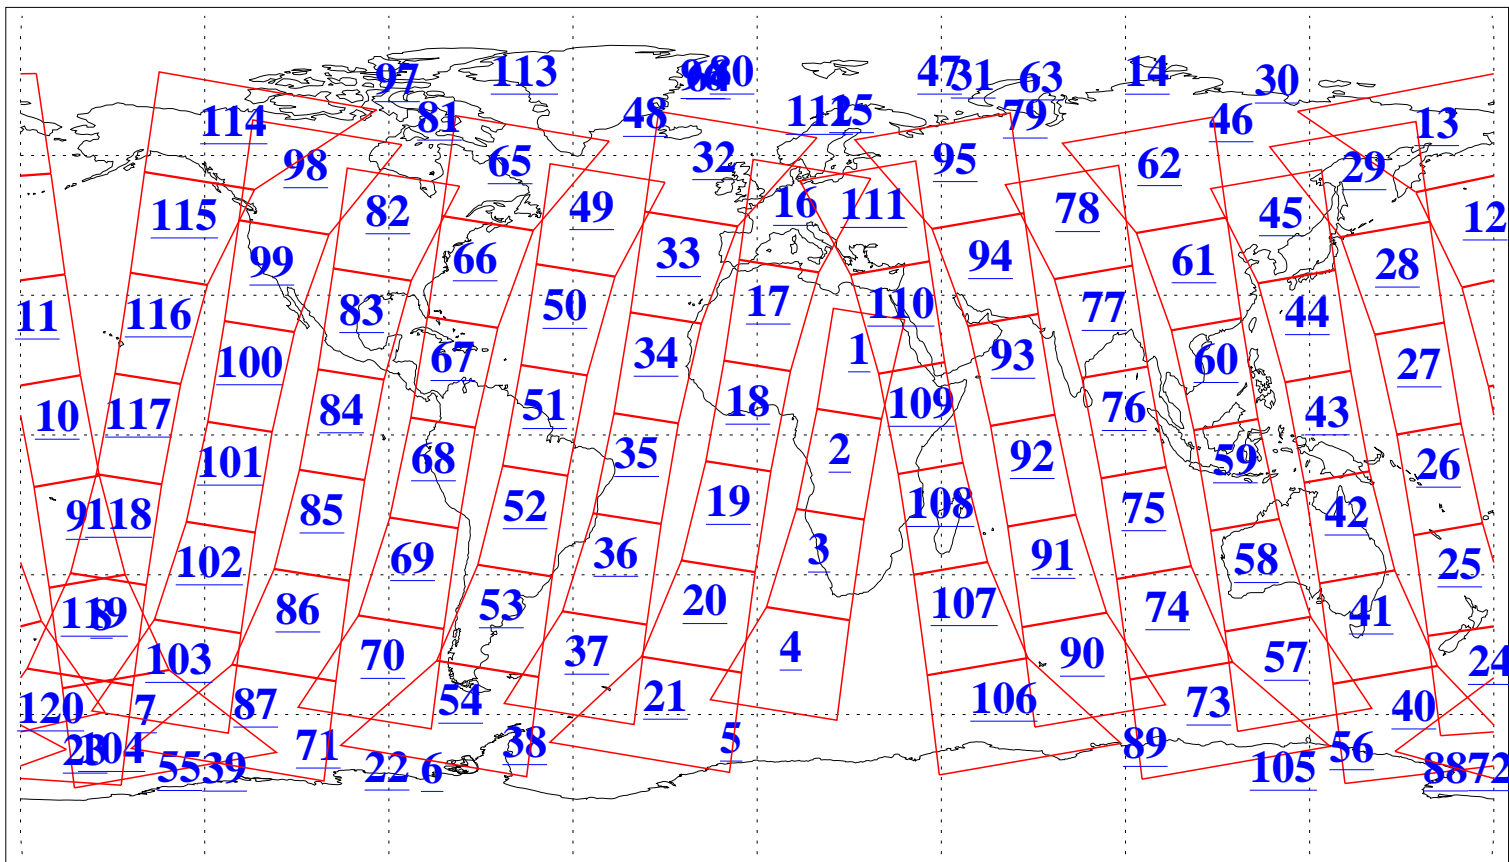

L1B Availability
AMSU Granules: 239
HSB Granules: 0
AIRS Granules: 239

23 Jun 2022
DoY 174
Aqua Day 7355
Granules: 1 to 120

Granules: 121 to 240

Legend: AMSU Available, HSB Available, AIRS Available

L1B Availability
AMSU Granules: 239
HSB Granules: 0
AIRS Granules: 239

23 Jun 2022
DoY 174
Aqua Day 7355

Ascending Granules

Descending Granules

Legend: AMSU Available, *HSB Available*, *AIRS Available*