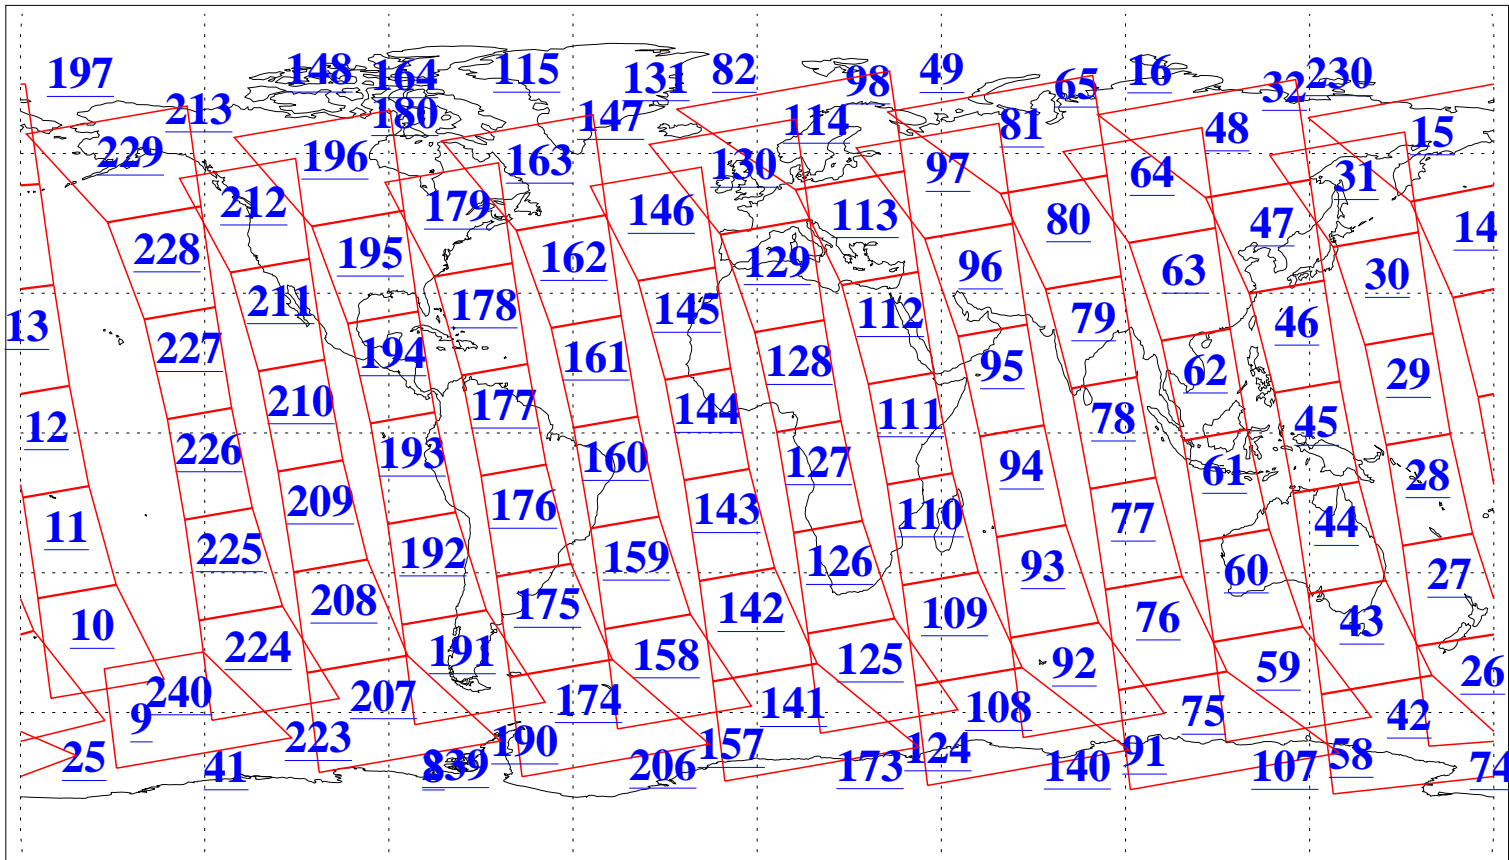

L1B Availability  
 AMSU Granules: 240  
 HSB Granules: 0  
 AIRS Granules: 240

21 Jun 2022  
 DoY 172  
 Aqua Day 7353  
 Granules: 1 to 120

Granules: 121 to 240

Legend: AMSU Available, HSB Available, AIRS Available

L1B Availability  
 AMSU Granules: 240  
 HSB Granules: 0  
 AIRS Granules: 240

21 Jun 2022  
 DoY 172  
 Aqua Day 7353

Ascending Granules

Descending Granules

Legend: AMSU Available, HSB Available, AIRS Available