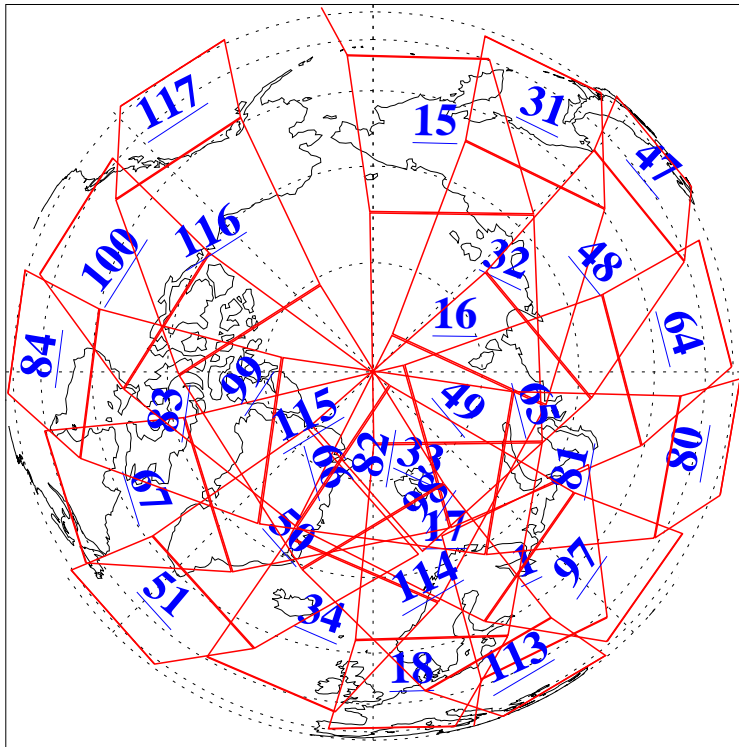

L1B Availability  
 AMSU Granules: 240  
 HSB Granules: 0  
 AIRS Granules: 240

21 Jun 2022  
 DoY 172  
 Aqua Day 7353  
 Granules: 1 to 120

Granules: 121 to 240

Legend: AMSU Available, HSB Available, AIRS Available

L1B Availability  
 AMSU Granules: 240  
 HSB Granules: 0  
 AIRS Granules: 240

21 Jun 2022  
 DoY 172  
 Aqua Day 7353

Ascending Granules

Descending Granules

Legend: AMSU Available, HSB Available, AIRS Available

L1B Availability  
 AMSU Granules: 240  
 HSB Granules: 0  
 AIRS Granules: 240

21 Jun 2022  
 DoY 172  
 Aqua Day 7353

Northern Hemisphere Granules

Southern Hemisphere Granules

Legend: AMSU Available, HSB Available, **AIRS Available**