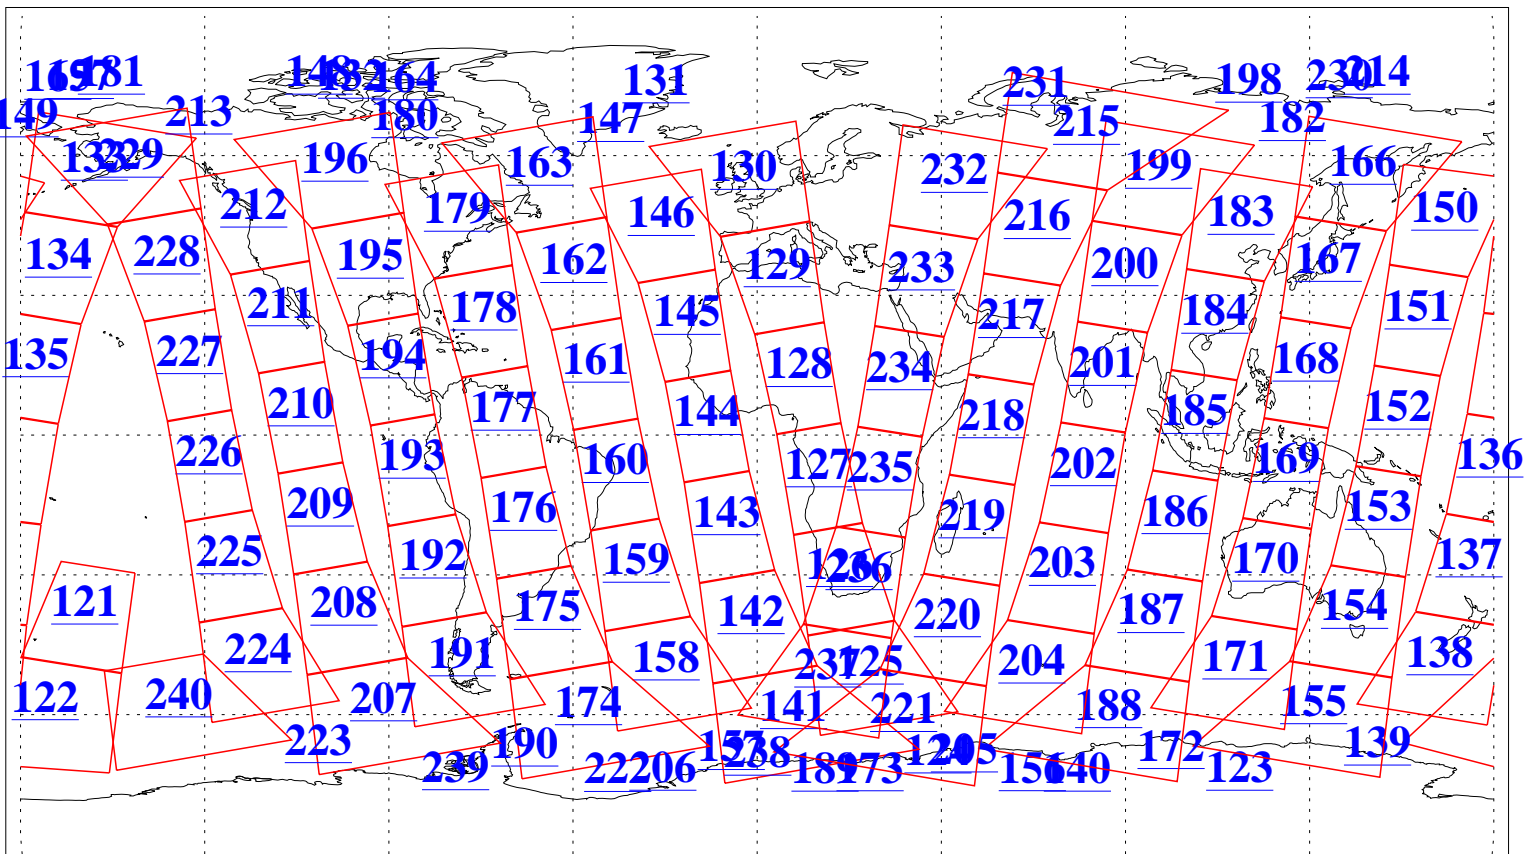

L1B Availability  
 AMSU Granules: 240  
 HSB Granules: 0  
 AIRS Granules: 240

21 Jun 2022  
 DoY 172  
 Aqua Day 7353  
 Granules: 1 to 120

Granules: 121 to 240

Legend: AMSU Available, HSB Available, AIRS Available

L1B Availability  
 AMSU Granules: 240  
 HSB Granules: 0  
 AIRS Granules: 240

21 Jun 2022  
 DoY 172  
 Aqua Day 7353

Ascending Granules

Descending Granules

Legend: AMSU Available, HSB Available, AIRS Available

L1B Availability  
 AMSU Granules: 240  
 HSB Granules: 0  
 AIRS Granules: 240

21 Jun 2022  
 DoY 172  
 Aqua Day 7353

Northern Hemisphere Granules

Southern Hemisphere Granules

Legend: AMSU Available, HSB Available, **AIRS Available**