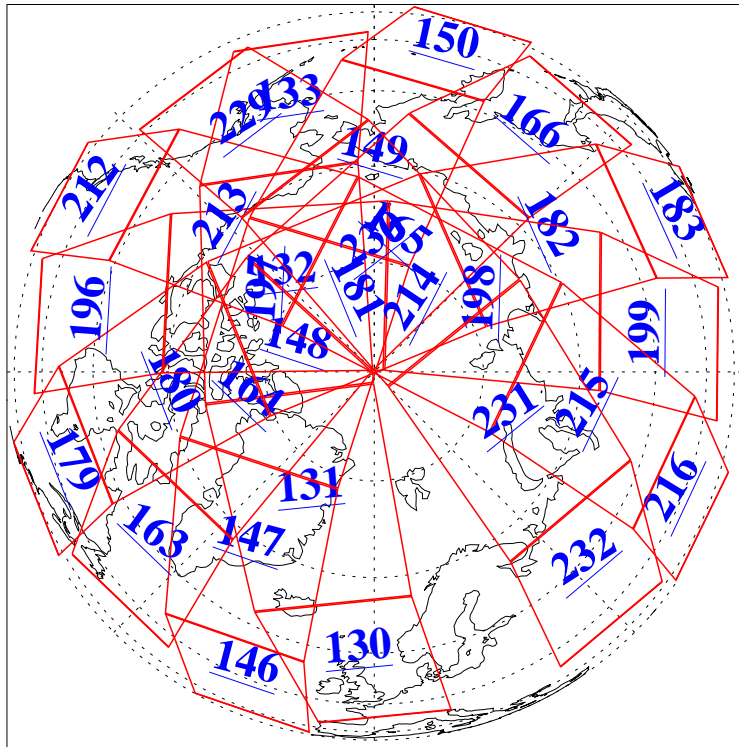

L1B Availability  
 AMSU Granules: 240  
 HSB Granules: 0  
 AIRS Granules: 240

21 Jun 2022  
 DoY 172  
 Aqua Day 7353

Ascending Granules

Descending Granules

Legend: AMSU Available, HSB Available, AIRS Available

L1B Availability  
 AMSU Granules: 240  
 HSB Granules: 0  
 AIRS Granules: 240

21 Jun 2022  
 DoY 172  
 Aqua Day 7353

Northern Hemisphere Granules

Southern Hemisphere Granules

Legend: AMSU Available, HSB Available, **AIRS Available**