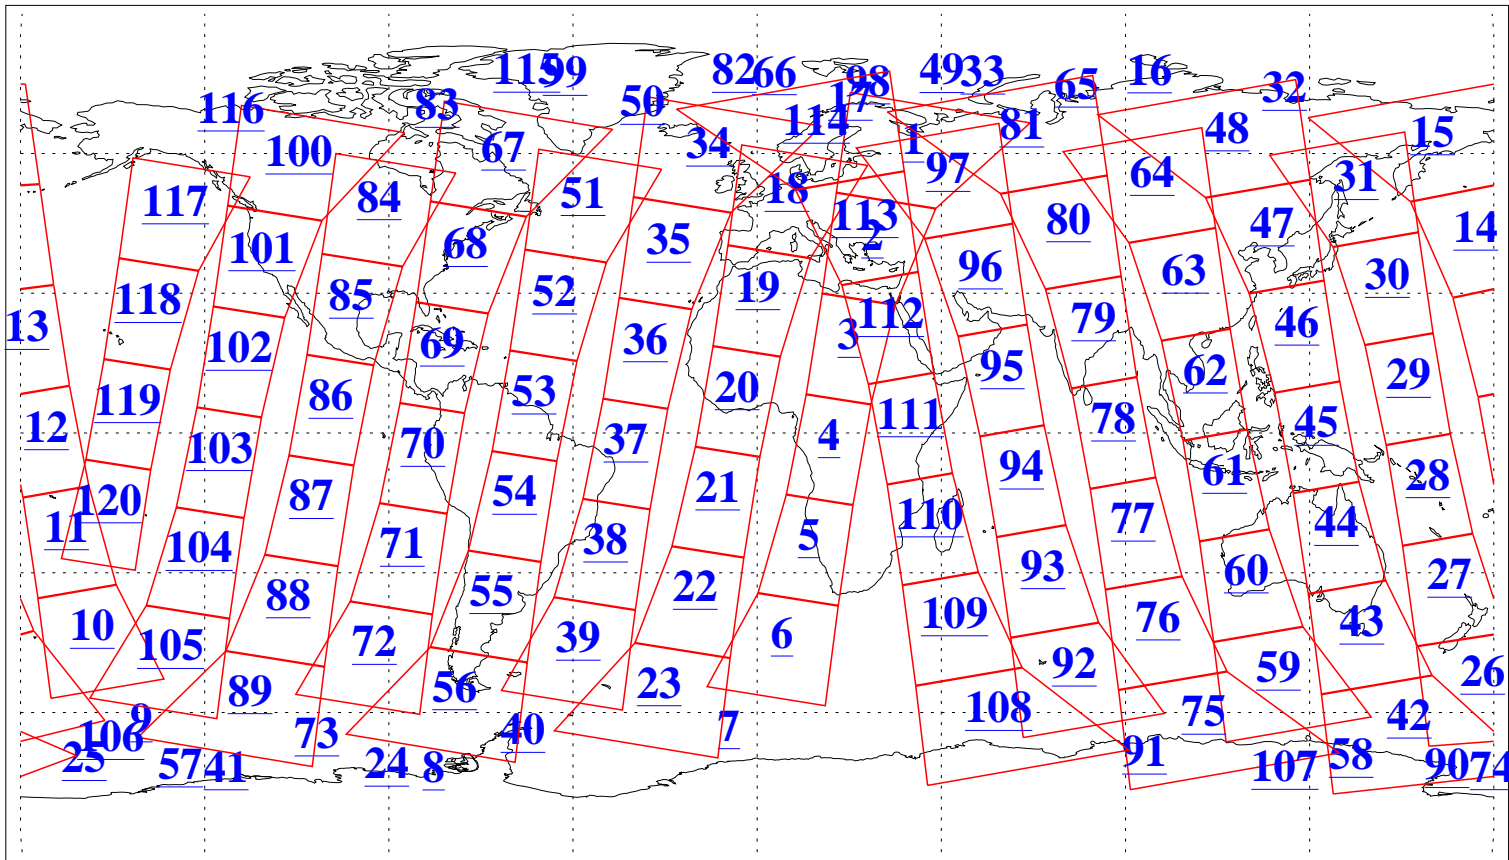

L1B Availability  
 AMSU Granules: 240  
 HSB Granules: 0  
 AIRS Granules: 240

21 Jun 2022  
 DoY 172  
 Aqua Day 7353  
 Granules: 1 to 120

Granules: 121 to 240

Legend: AMSU Available, HSB Available, AIRS Available

L1B Availability  
 AMSU Granules: 240  
 HSB Granules: 0  
 AIRS Granules: 240

21 Jun 2022  
 DoY 172  
 Aqua Day 7353

Ascending Granules

Descending Granules

Legend: AMSU Available, HSB Available, AIRS Available

L1B Availability  
 AMSU Granules: 240  
 HSB Granules: 0  
 AIRS Granules: 240

21 Jun 2022  
 DoY 172  
 Aqua Day 7353

Northern Hemisphere Granules

Southern Hemisphere Granules

Legend: AMSU Available, HSB Available, **AIRS Available**