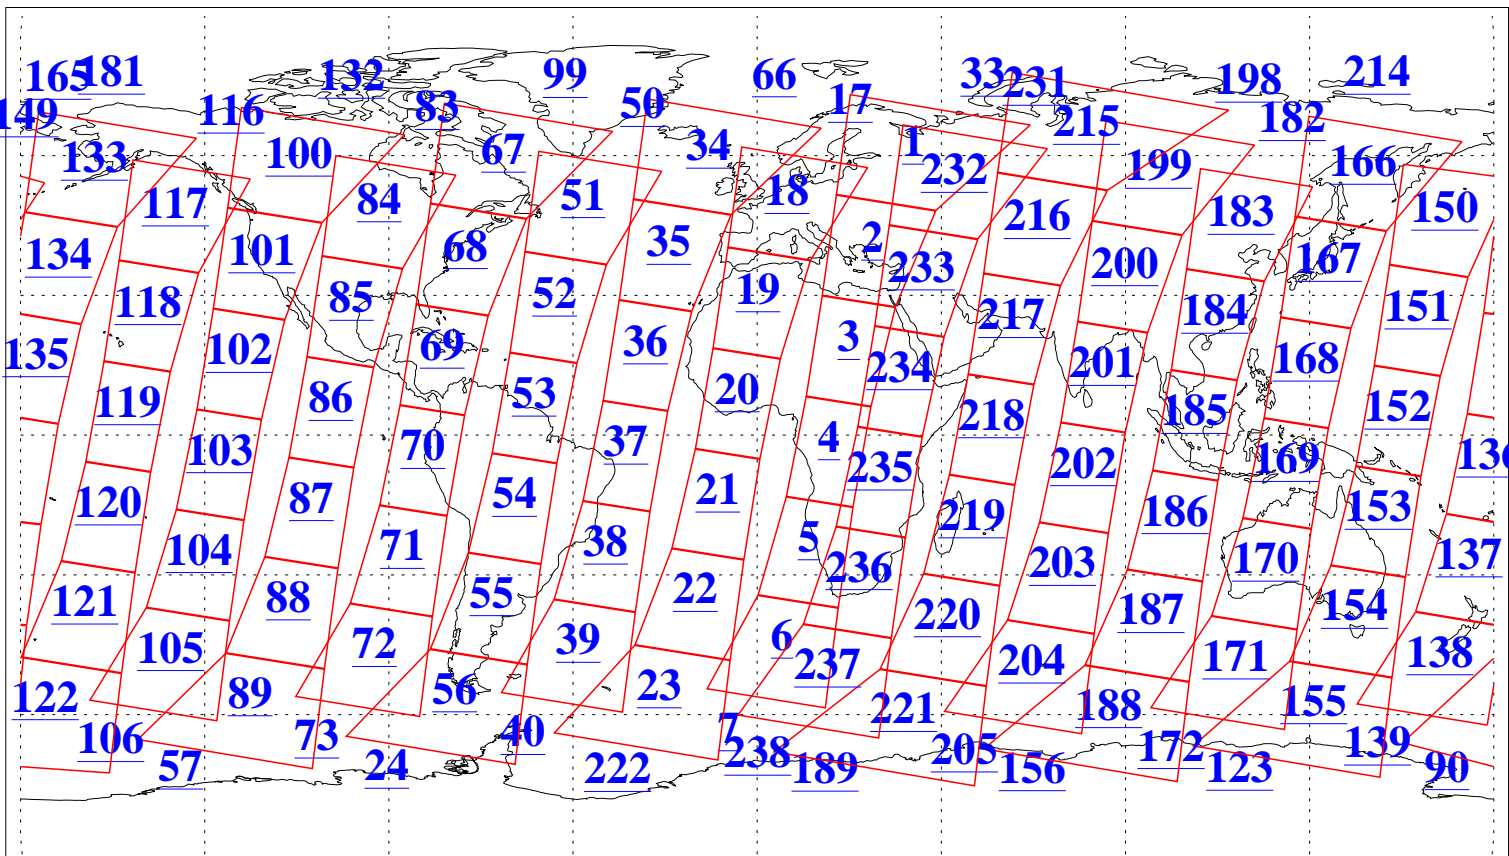

L1B Availability  
 AMSU Granules: 240  
 HSB Granules: 0  
 AIRS Granules: 240

21 Jun 2022  
 DoY 172  
 Aqua Day 7353  
 Granules: 1 to 120

Granules: 121 to 240

Legend: AMSU Available, HSB Available, AIRS Available

L1B Availability  
 AMSU Granules: 240  
 HSB Granules: 0  
 AIRS Granules: 240

21 Jun 2022  
 DoY 172  
 Aqua Day 7353

Ascending Granules

Descending Granules

Legend: AMSU Available, HSB Available, AIRS Available

L1B Availability  
 AMSU Granules: 240  
 HSB Granules: 0  
 AIRS Granules: 240

21 Jun 2022  
 DoY 172  
 Aqua Day 7353

Northern Hemisphere Granules

Southern Hemisphere Granules

Legend: AMSU Available, HSB Available, **AIRS Available**