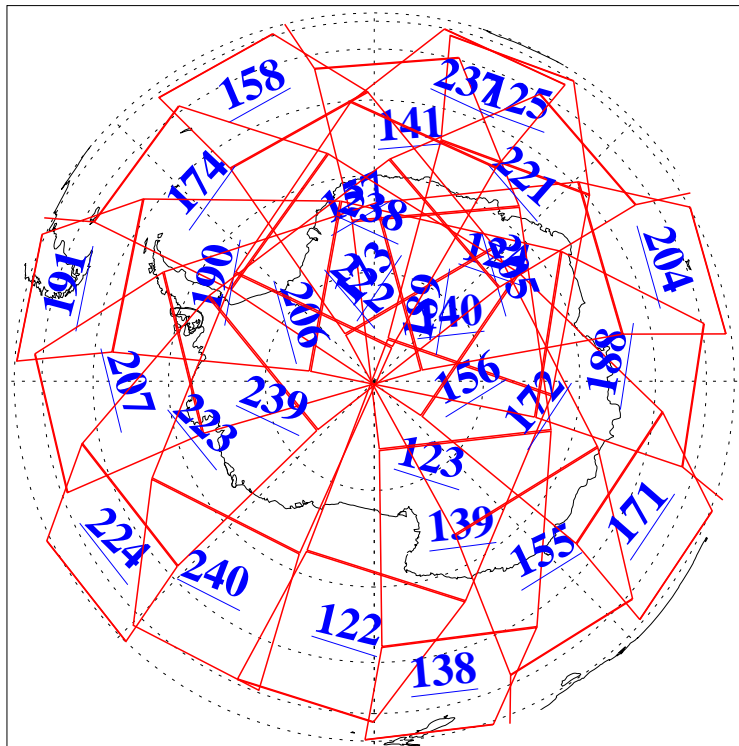

L1B Availability  
 AMSU Granules: 240  
 HSB Granules: 0  
 AIRS Granules: 240

21 Jun 2022  
 DoY 172  
 Aqua Day 7353

Ascending Granules

Descending Granules

Legend: AMSU Available, HSB Available, AIRS Available

L1B Availability  
 AMSU Granules: 240  
 HSB Granules: 0  
 AIRS Granules: 240

21 Jun 2022  
 DoY 172  
 Aqua Day 7353

Northern Hemisphere Granules

Southern Hemisphere Granules

Legend: AMSU Available, HSB Available, **AIRS Available**