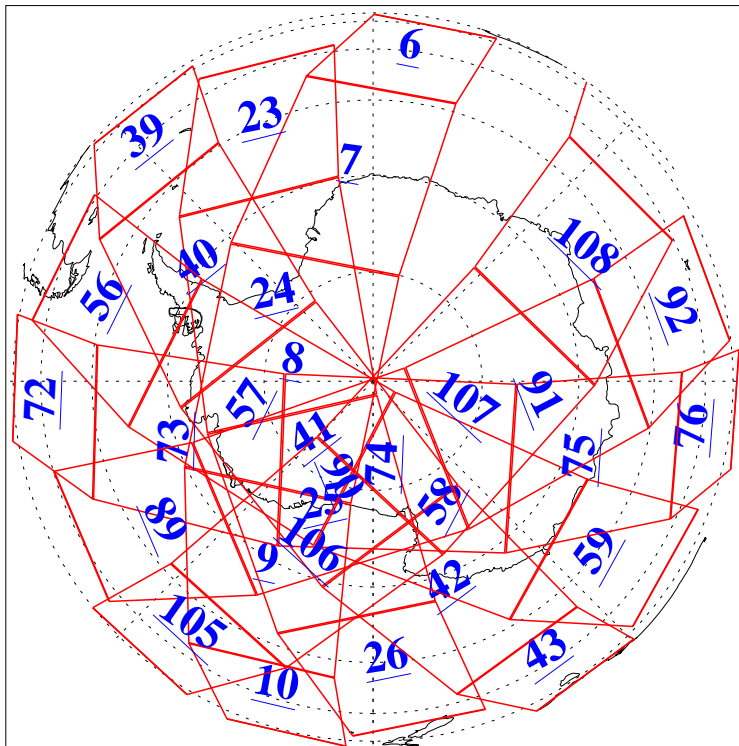

L1B Availability  
 AMSU Granules: 240  
 HSB Granules: 0  
 AIRS Granules: 240

21 Jun 2022  
 DoY 172  
 Aqua Day 7353

Ascending Granules

Descending Granules

Legend: AMSU Available, HSB Available, AIRS Available

L1B Availability  
 AMSU Granules: 240  
 HSB Granules: 0  
 AIRS Granules: 240

21 Jun 2022  
 DoY 172  
 Aqua Day 7353

Northern Hemisphere Granules

Southern Hemisphere Granules

Legend: AMSU Available, HSB Available, **AIRS Available**