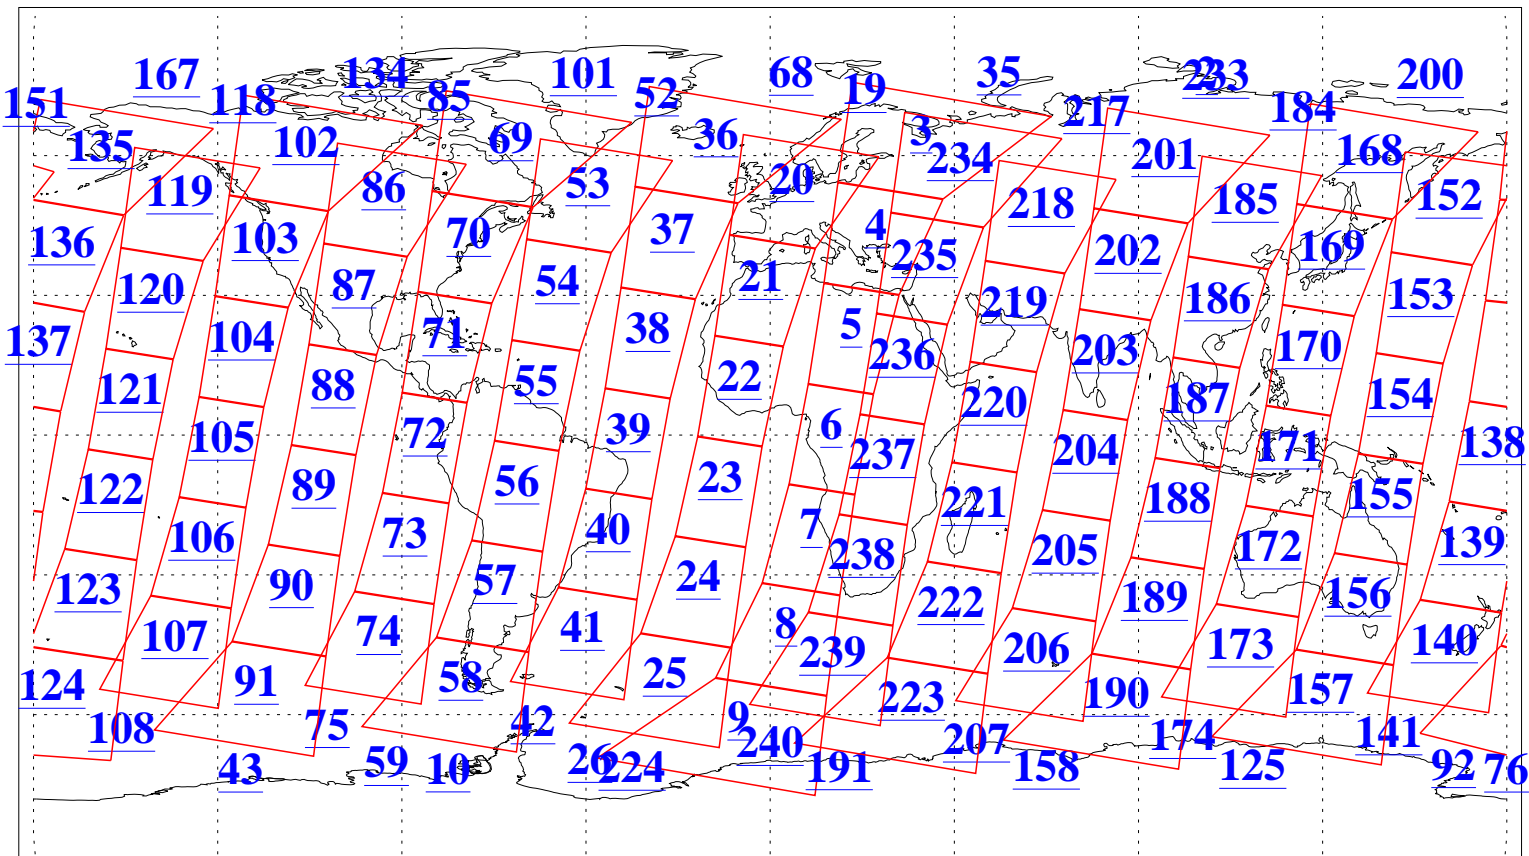

L1B Availability
AMSU Granules: 240
HSB Granules: 0
AIRS Granules: 240

19 Jun 2022
DoY 170
Aqua Day 7351
Granules: 1 to 120

Granules: 121 to 240

Legend: AMSU Available, HSB Available, AIRS Available

L1B Availability
 AMSU Granules: 240
 HSB Granules: 0
 AIRS Granules: 240

19 Jun 2022
 DoY 170
 Aqua Day 7351

Ascending Granules

Descending Granules

Legend: AMSU Available, HSB Available, AIRS Available

L1B Availability
 AMSU Granules: 240
 HSB Granules: 0
 AIRS Granules: 240

19 Jun 2022
 DoY 170
 Aqua Day 7351

Northern Hemisphere Granules

Southern Hemisphere Granules

Legend: AMSU Available, HSB Available, **AIRS Available**