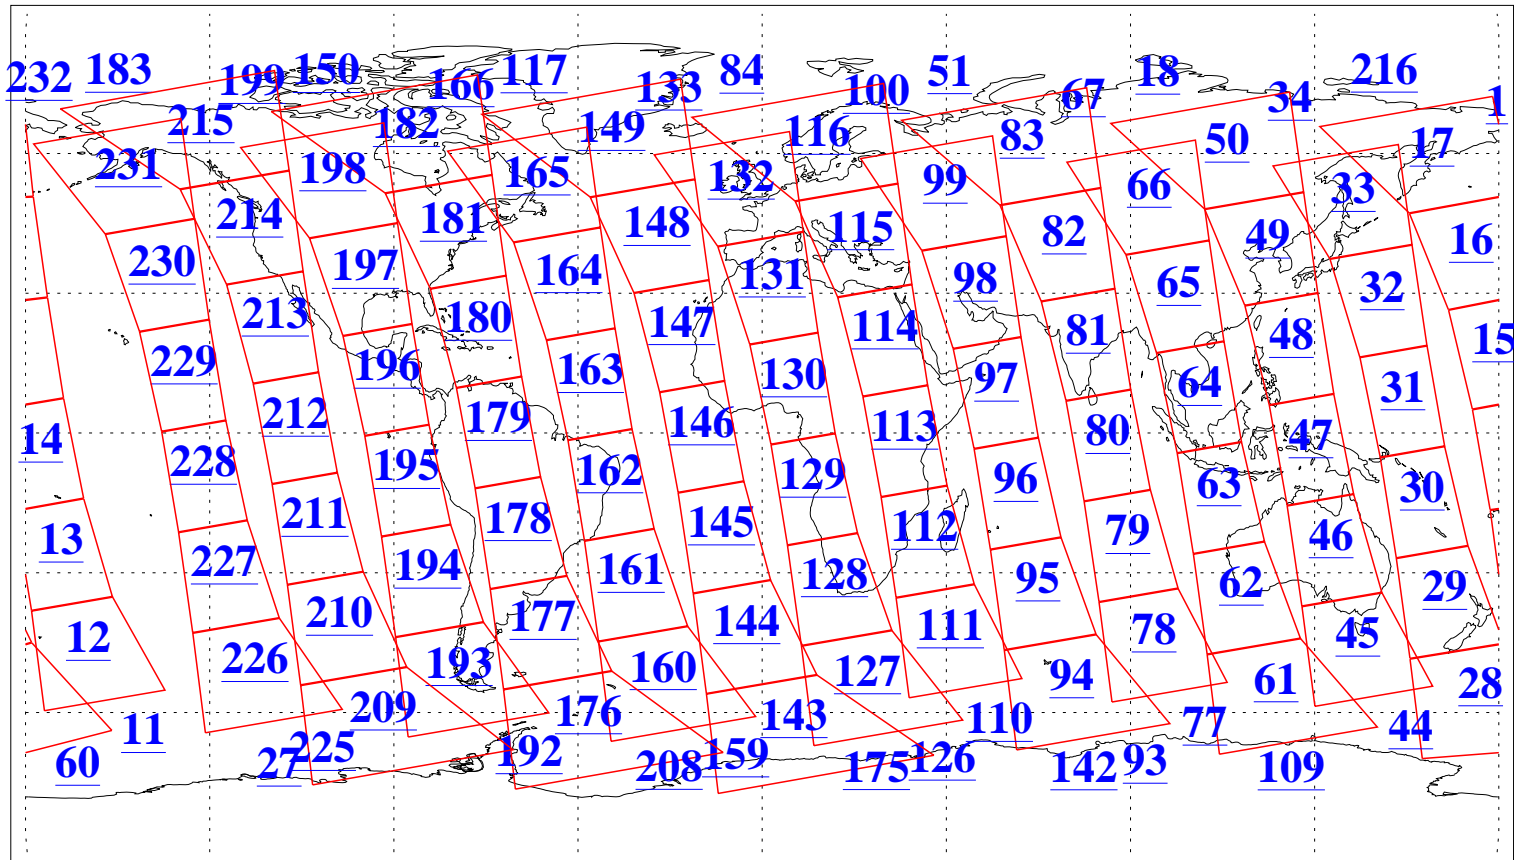

L1B Availability
AMSU Granules: 240
HSB Granules: 0
AIRS Granules: 240

19 Jun 2022
DoY 170
Aqua Day 7351
Granules: 1 to 120

Granules: 121 to 240

Legend: AMSU Available, HSB Available, AIRS Available

L1B Availability
 AMSU Granules: 240
 HSB Granules: 0
 AIRS Granules: 240

19 Jun 2022
 DoY 170
 Aqua Day 7351

Ascending Granules

Descending Granules

Legend: AMSU Available, HSB Available, AIRS Available

L1B Availability
 AMSU Granules: 240
 HSB Granules: 0
 AIRS Granules: 240

19 Jun 2022
 DoY 170
 Aqua Day 7351

Northern Hemisphere Granules

Southern Hemisphere Granules

Legend: AMSU Available, HSB Available, **AIRS Available**