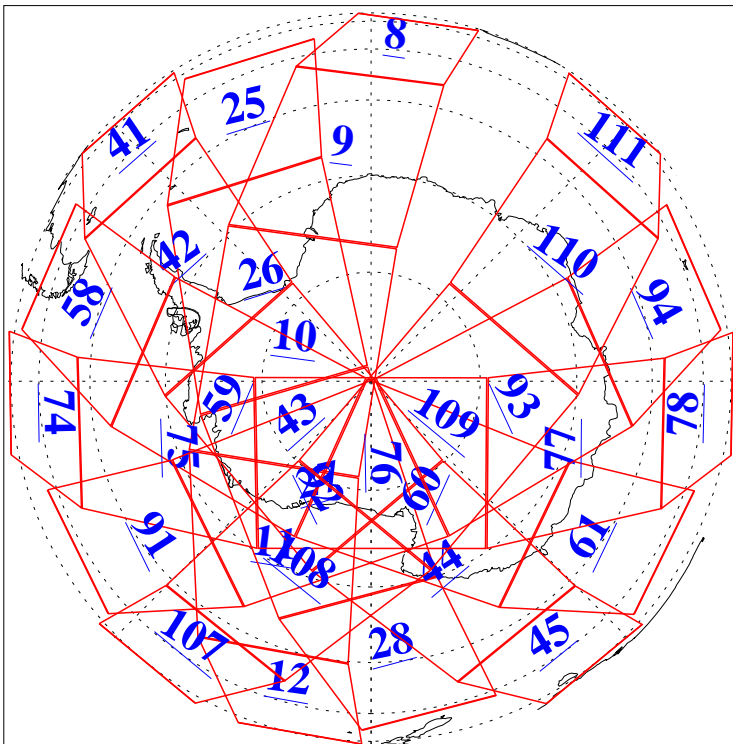

L1B Availability
AMSU Granules: 240
HSB Granules: 0
AIRS Granules: 240

19 Jun 2022
DoY 170
Aqua Day 7351
Granules: 1 to 120

Granules: 121 to 240

Legend: AMSU Available, HSB Available, AIRS Available

L1B Availability
 AMSU Granules: 240
 HSB Granules: 0
 AIRS Granules: 240

19 Jun 2022
 DoY 170
 Aqua Day 7351

Ascending Granules

Descending Granules

Legend: AMSU Available, HSB Available, AIRS Available

L1B Availability
 AMSU Granules: 240
 HSB Granules: 0
 AIRS Granules: 240

19 Jun 2022
 DoY 170
 Aqua Day 7351

Northern Hemisphere Granules

Southern Hemisphere Granules

Legend: AMSU Available, HSB Available, **AIRS Available**