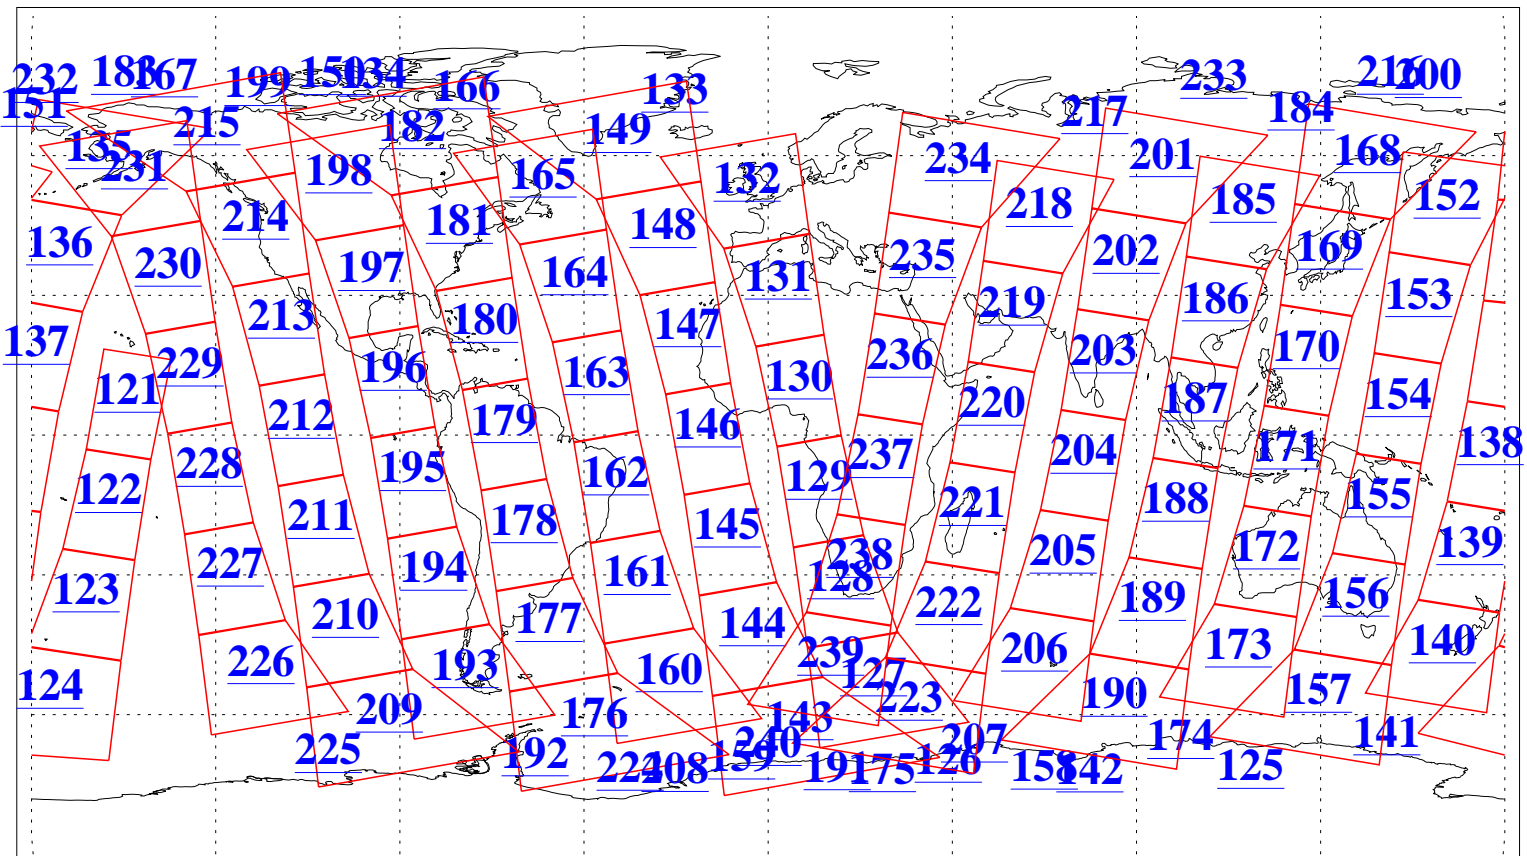

L1B Availability
AMSU Granules: 240
HSB Granules: 0
AIRS Granules: 240

19 Jun 2022
DoY 170
Aqua Day 7351
Granules: 1 to 120

Granules: 121 to 240

Legend: AMSU Available, HSB Available, AIRS Available

L1B Availability
 AMSU Granules: 240
 HSB Granules: 0
 AIRS Granules: 240

19 Jun 2022
 DoY 170
 Aqua Day 7351

Ascending Granules

Descending Granules

Legend: AMSU Available, HSB Available, AIRS Available

L1B Availability
 AMSU Granules: 240
 HSB Granules: 0
 AIRS Granules: 240

19 Jun 2022
 DoY 170
 Aqua Day 7351

Northern Hemisphere Granules

Southern Hemisphere Granules

Legend: AMSU Available, HSB Available, **AIRS Available**