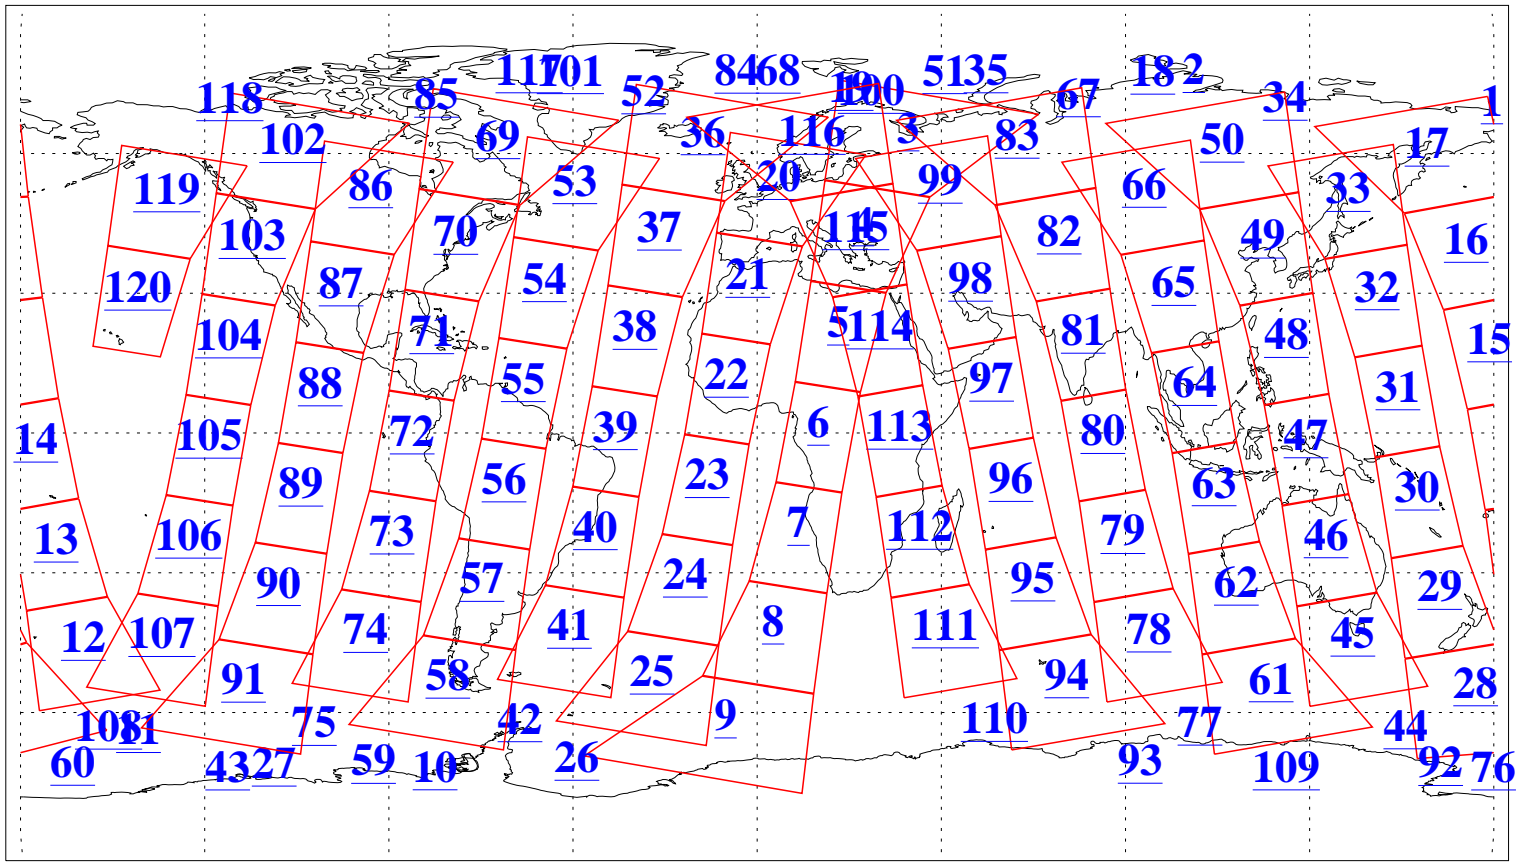

L1B Availability
AMSU Granules: 240
HSB Granules: 0
AIRS Granules: 240

19 Jun 2022
DoY 170
Aqua Day 7351
Granules: 1 to 120

Granules: 121 to 240

Legend: AMSU Available, HSB Available, AIRS Available

L1B Availability
 AMSU Granules: 240
 HSB Granules: 0
 AIRS Granules: 240

19 Jun 2022
 DoY 170
 Aqua Day 7351

Ascending Granules

Descending Granules

Legend: AMSU Available, HSB Available, AIRS Available

L1B Availability
 AMSU Granules: 240
 HSB Granules: 0
 AIRS Granules: 240

19 Jun 2022
 DoY 170
 Aqua Day 7351

Northern Hemisphere Granules

Southern Hemisphere Granules

Legend: AMSU Available, HSB Available, **AIRS Available**