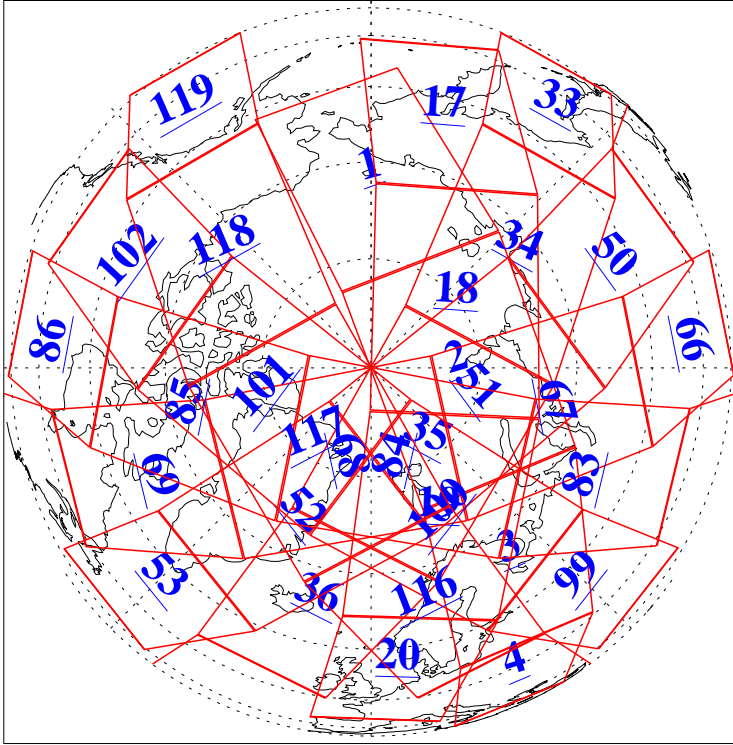

L1B Availability
AMSU Granules: 240
HSB Granules: 0
AIRS Granules: 240

19 Jun 2022
DoY 170
Aqua Day 7351
Granules: 1 to 120

Granules: 121 to 240

Legend: AMSU Available, HSB Available, AIRS Available

L1B Availability
 AMSU Granules: 240
 HSB Granules: 0
 AIRS Granules: 240

19 Jun 2022
 DoY 170
 Aqua Day 7351

Ascending Granules

Descending Granules

Legend: AMSU Available, HSB Available, AIRS Available

L1B Availability
 AMSU Granules: 240
 HSB Granules: 0
 AIRS Granules: 240

19 Jun 2022
 DoY 170
 Aqua Day 7351

Northern Hemisphere Granules

Southern Hemisphere Granules

Legend: AMSU Available, HSB Available, **AIRS Available**