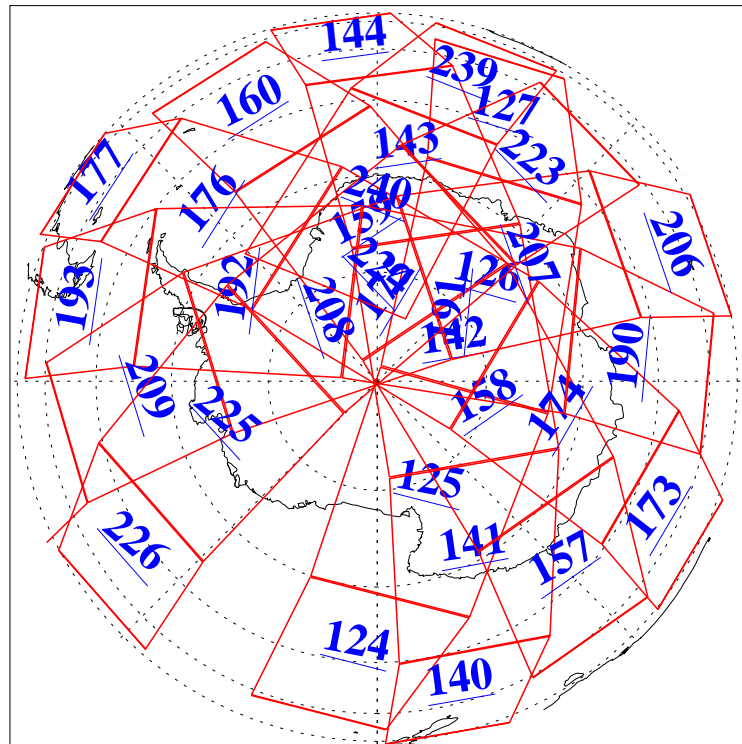

19 Jun 2022
 DoY 170
 Aqua Day 7351

Ascending Granules

Descending Granules

Legend: AMSU Available, HSB Available, AIRS Available

L1B Availability
 AMSU Granules: 240
 HSB Granules: 0
 AIRS Granules: 240

19 Jun 2022
 DoY 170
 Aqua Day 7351

Northern Hemisphere Granules

Southern Hemisphere Granules

Legend: AMSU Available, HSB Available, **AIRS Available**