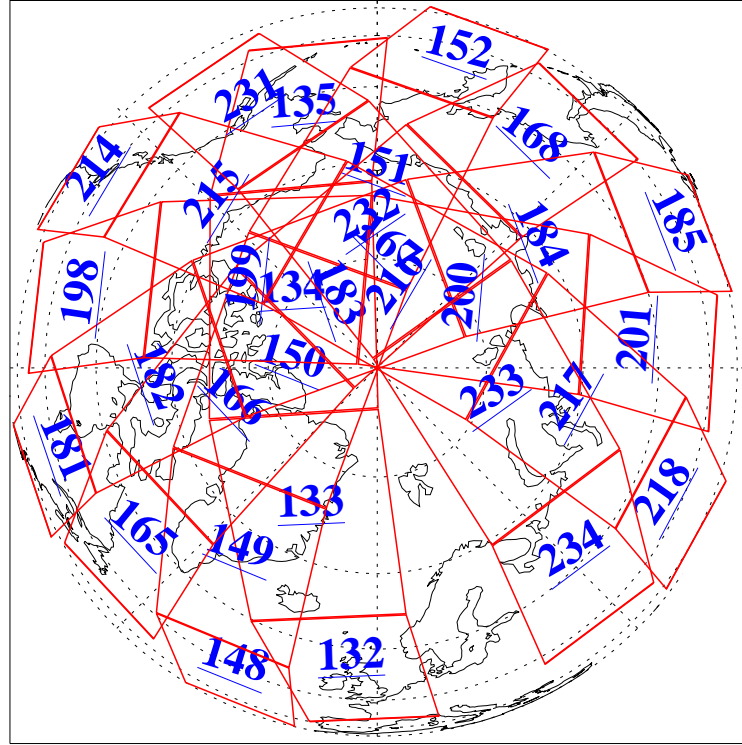

19 Jun 2022
 DoY 170
 Aqua Day 7351

Ascending Granules

Descending Granules

Legend: AMSU Available, HSB Available, AIRS Available

L1B Availability
 AMSU Granules: 240
 HSB Granules: 0
 AIRS Granules: 240

19 Jun 2022
 DoY 170
 Aqua Day 7351

Northern Hemisphere Granules

Southern Hemisphere Granules

Legend: AMSU Available, HSB Available, **AIRS Available**