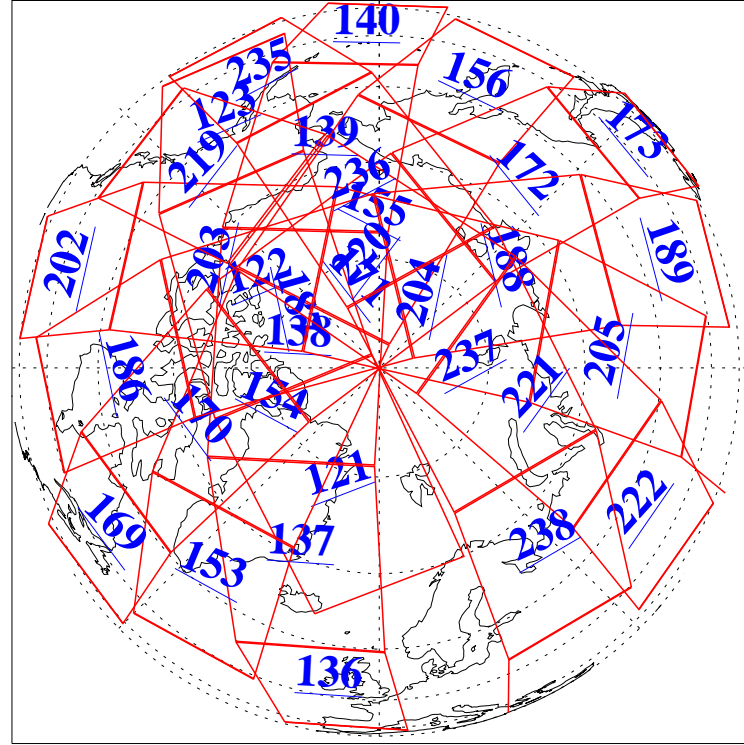

L1B Availability  
AMSU Granules: 240  
HSB Granules: 0  
AIRS Granules: 240

15 Jun 2022  
DoY 166  
Aqua Day 7347

Ascending Granules

Descending Granules

Legend: AMSU Available, HSB Available, AIRS Available

L1B Availability  
 AMSU Granules: 240  
 HSB Granules: 0  
 AIRS Granules: 240

15 Jun 2022  
 DoY 166  
 Aqua Day 7347

Northern Hemisphere Granules

Southern Hemisphere Granules

Legend: AMSU Available, **HSB Available**, AIRS Available