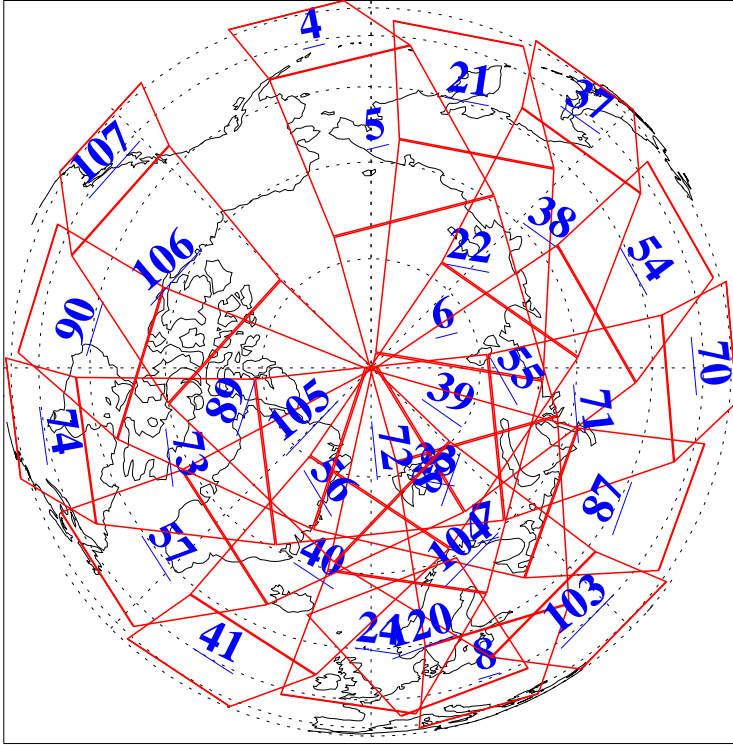

L1B Availability  
AMSU Granules: 240  
HSB Granules: 0  
AIRS Granules: 240

15 Jun 2022  
DoY 166  
Aqua Day 7347  
Granules: 1 to 120

Granules: 121 to 240

Legend: AMSU Available, *HSB Available*, *AIRS Available*

L1B Availability  
AMSU Granules: 240  
HSB Granules: 0  
AIRS Granules: 240

15 Jun 2022  
DoY 166  
Aqua Day 7347

Ascending Granules

Descending Granules

Legend: AMSU Available, HSB Available, AIRS Available

L1B Availability  
 AMSU Granules: 240  
 HSB Granules: 0  
 AIRS Granules: 240

15 Jun 2022  
 DoY 166  
 Aqua Day 7347

Northern Hemisphere Granules

Southern Hemisphere Granules

Legend: AMSU Available, **HSB Available**, AIRS Available