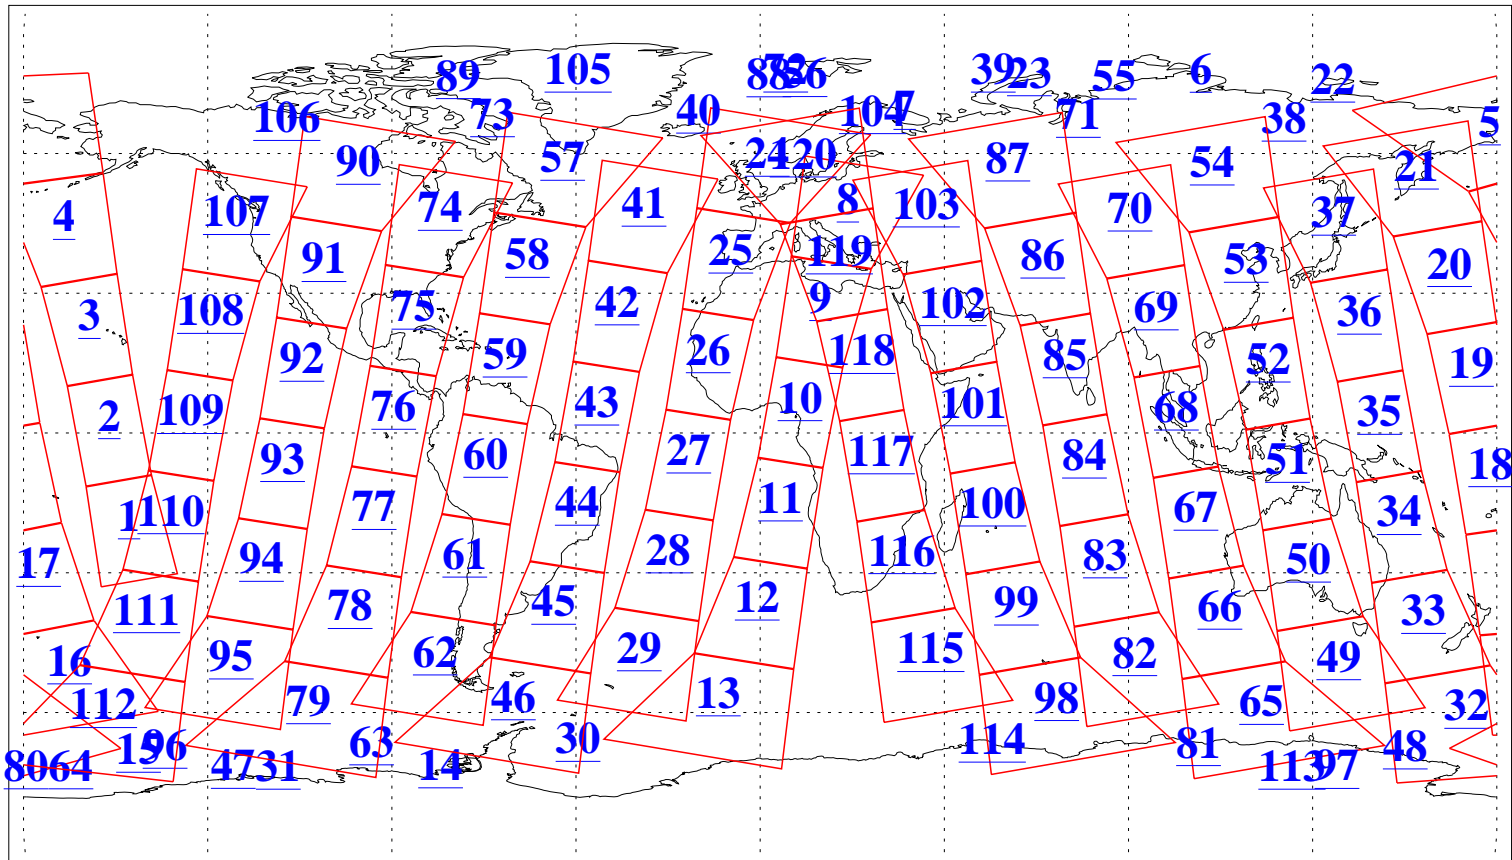

L1B Availability  
AMSU Granules: 240  
HSB Granules: 0  
AIRS Granules: 240

15 Jun 2022  
DoY 166  
Aqua Day 7347  
Granules: 1 to 120

Granules: 121 to 240

Legend: AMSU Available, *HSB Available*, *AIRS Available*

L1B Availability  
AMSU Granules: 240  
HSB Granules: 0  
AIRS Granules: 240

15 Jun 2022  
DoY 166  
Aqua Day 7347

Ascending Granules

Descending Granules

Legend: AMSU Available, HSB Available, AIRS Available

L1B Availability  
 AMSU Granules: 240  
 HSB Granules: 0  
 AIRS Granules: 240

15 Jun 2022  
 DoY 166  
 Aqua Day 7347

Northern Hemisphere Granules

Southern Hemisphere Granules

Legend: AMSU Available, **HSB Available**, AIRS Available