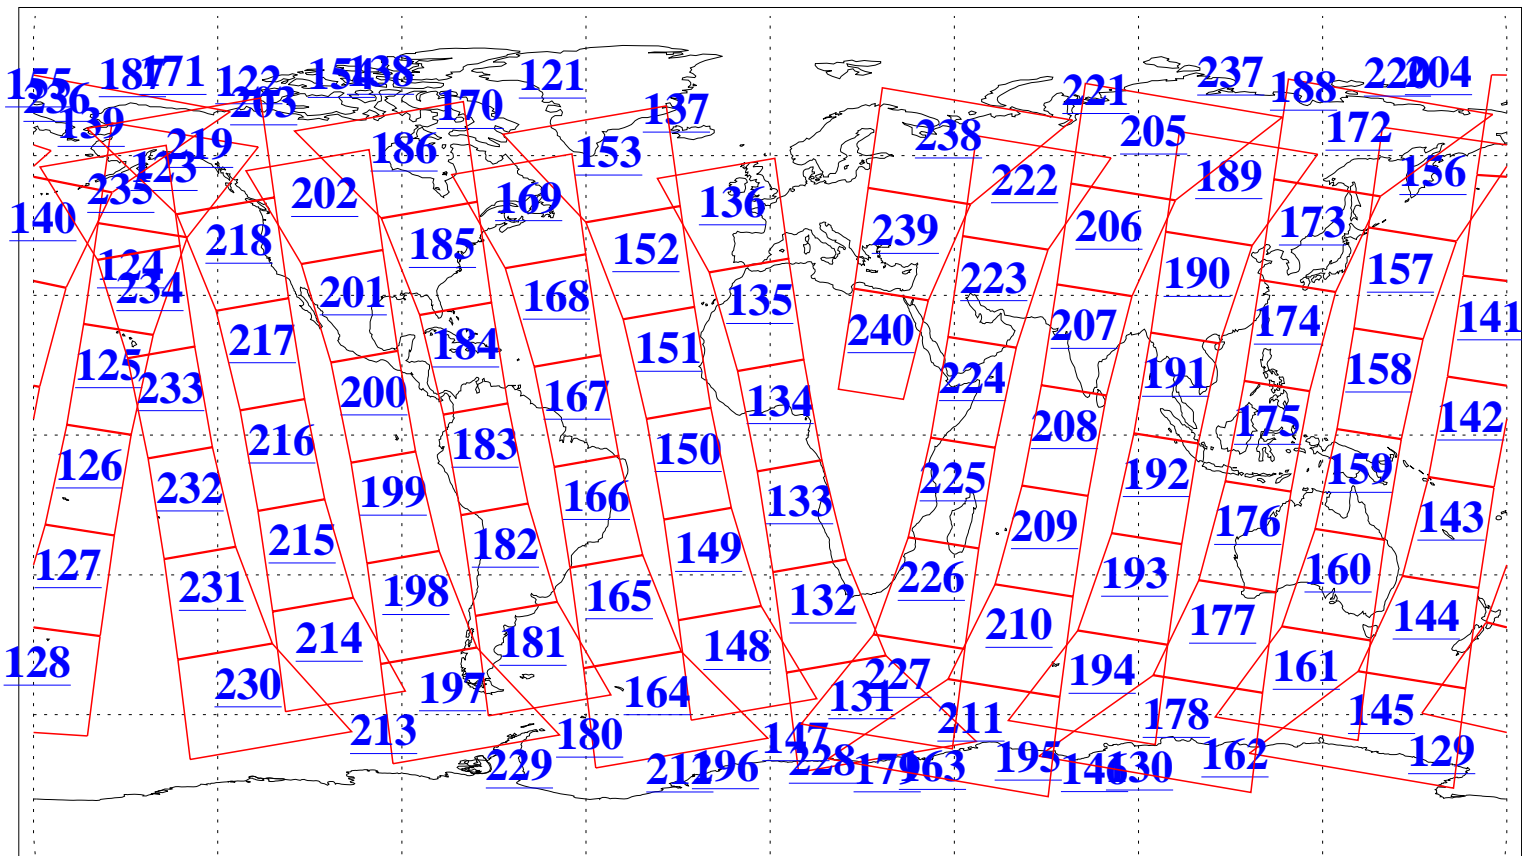

L1B Availability  
AMSU Granules: 240  
HSB Granules: 0  
AIRS Granules: 240

15 Jun 2022  
DoY 166  
Aqua Day 7347  
Granules: 1 to 120

Granules: 121 to 240

Legend: AMSU Available, *HSB Available*, *AIRS Available*

L1B Availability  
AMSU Granules: 240  
HSB Granules: 0  
AIRS Granules: 240

15 Jun 2022  
DoY 166  
Aqua Day 7347

Ascending Granules

Descending Granules

Legend: AMSU Available, HSB Available, AIRS Available

L1B Availability  
 AMSU Granules: 240  
 HSB Granules: 0  
 AIRS Granules: 240

15 Jun 2022  
 DoY 166  
 Aqua Day 7347

Northern Hemisphere Granules

Southern Hemisphere Granules

Legend: AMSU Available, **HSB Available**, AIRS Available