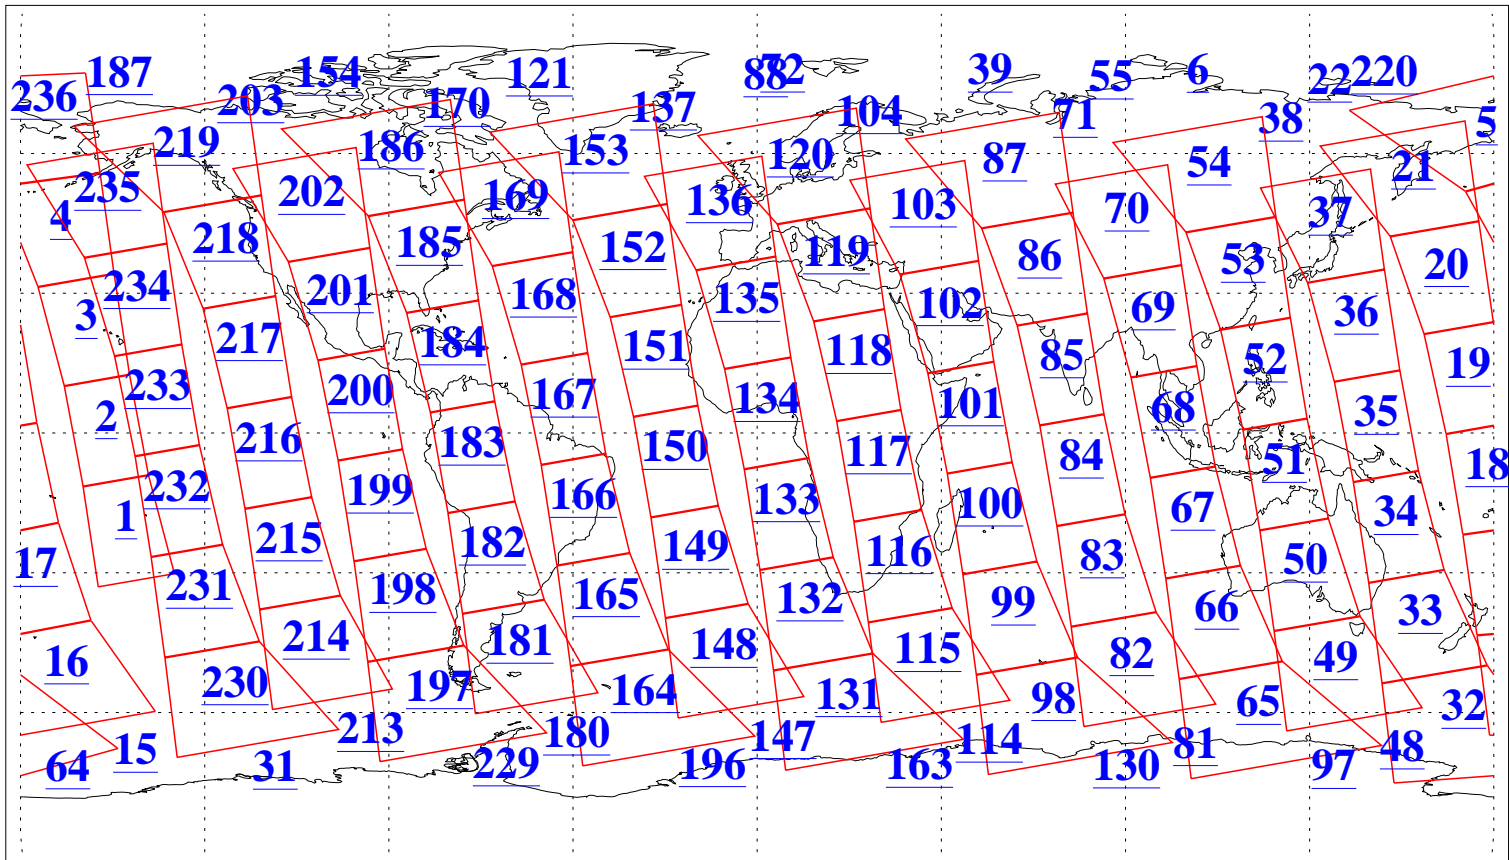

L1B Availability  
AMSU Granules: 240  
HSB Granules: 0  
AIRS Granules: 240

15 Jun 2022  
DoY 166  
Aqua Day 7347  
Granules: 1 to 120

Granules: 121 to 240

Legend: AMSU Available, *HSB Available*, *AIRS Available*

L1B Availability  
AMSU Granules: 240  
HSB Granules: 0  
AIRS Granules: 240

15 Jun 2022  
DoY 166  
Aqua Day 7347

Ascending Granules

Descending Granules

Legend: AMSU Available, HSB Available, AIRS Available

L1B Availability  
 AMSU Granules: 240  
 HSB Granules: 0  
 AIRS Granules: 240

15 Jun 2022  
 DoY 166  
 Aqua Day 7347

Northern Hemisphere Granules

Southern Hemisphere Granules

Legend: AMSU Available, **HSB Available**, AIRS Available