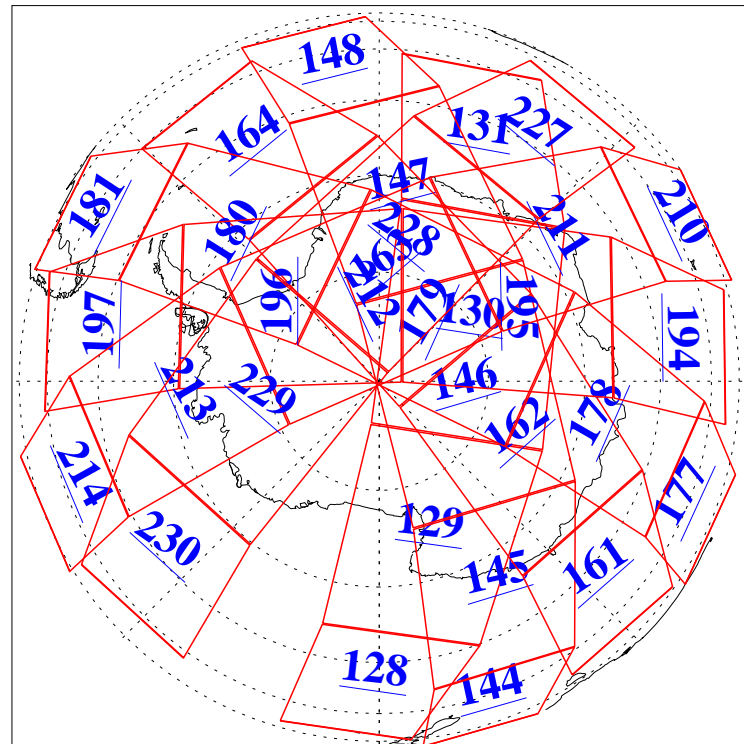

L1B Availability  
AMSU Granules: 240  
HSB Granules: 0  
AIRS Granules: 240

15 Jun 2022  
DoY 166  
Aqua Day 7347

Ascending Granules

Descending Granules

Legend: AMSU Available, HSB Available, AIRS Available

L1B Availability  
 AMSU Granules: 240  
 HSB Granules: 0  
 AIRS Granules: 240

15 Jun 2022  
 DoY 166  
 Aqua Day 7347

Northern Hemisphere Granules

Southern Hemisphere Granules

Legend: AMSU Available, **HSB Available**, AIRS Available