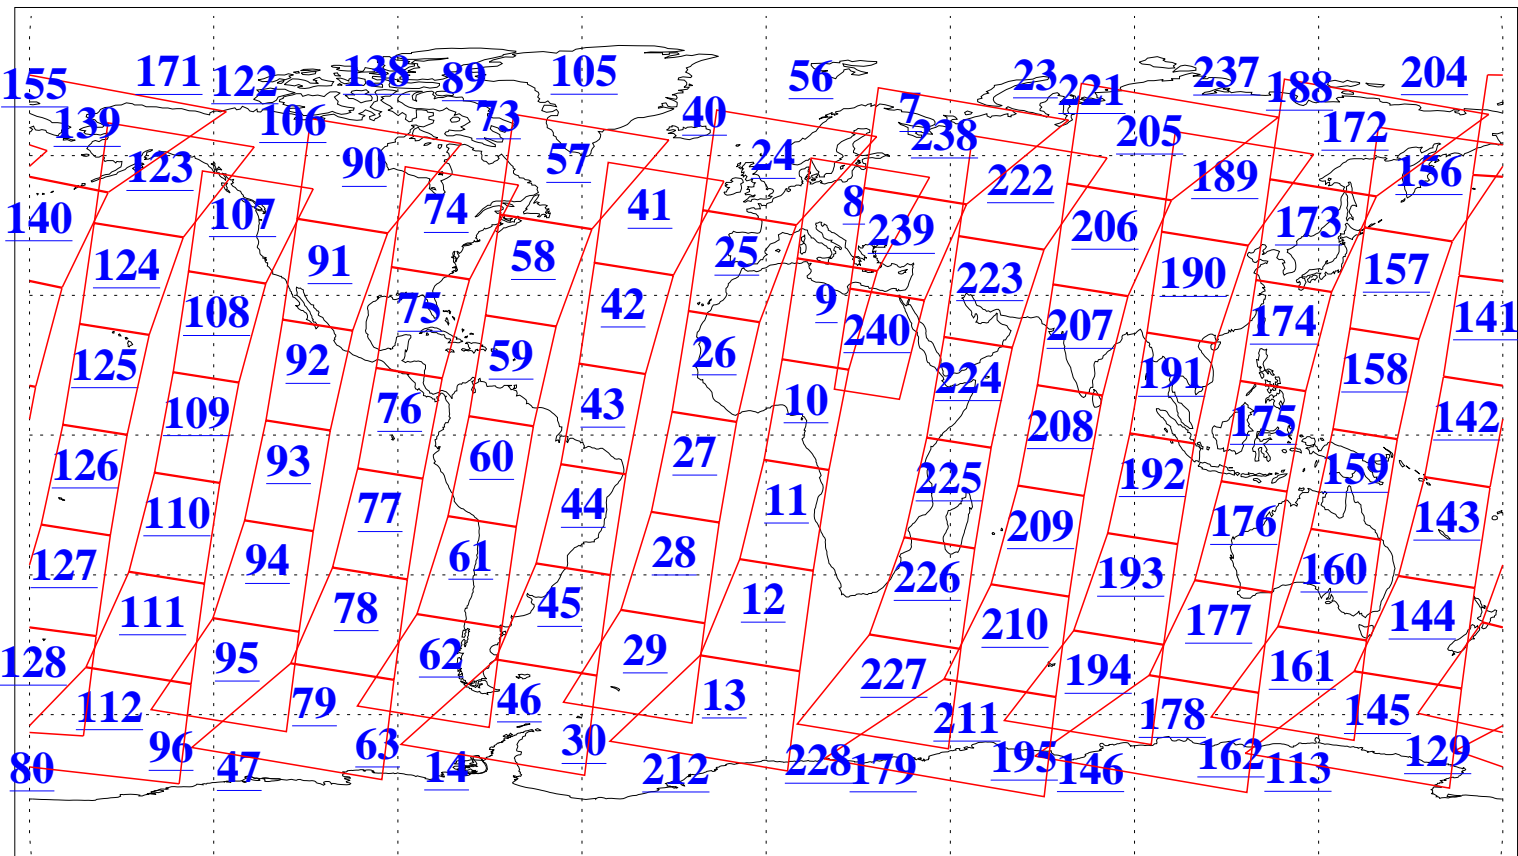

L1B Availability  
AMSU Granules: 240  
HSB Granules: 0  
AIRS Granules: 240

15 Jun 2022  
DoY 166  
Aqua Day 7347  
Granules: 1 to 120

Granules: 121 to 240

Legend: AMSU Available, *HSB Available*, *AIRS Available*

L1B Availability  
AMSU Granules: 240  
HSB Granules: 0  
AIRS Granules: 240

15 Jun 2022  
DoY 166  
Aqua Day 7347

Ascending Granules

Descending Granules

Legend: AMSU Available, HSB Available, AIRS Available

L1B Availability  
 AMSU Granules: 240  
 HSB Granules: 0  
 AIRS Granules: 240

15 Jun 2022  
 DoY 166  
 Aqua Day 7347

Northern Hemisphere Granules

Southern Hemisphere Granules

Legend: AMSU Available, **HSB Available**, AIRS Available