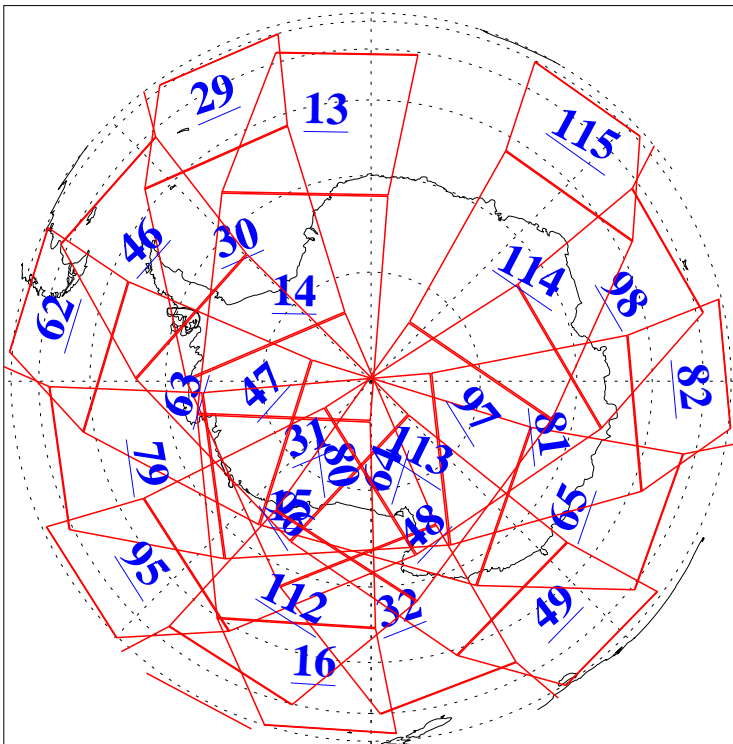

L1B Availability  
AMSU Granules: 240  
HSB Granules: 0  
AIRS Granules: 240

15 Jun 2022  
DoY 166  
Aqua Day 7347  
Granules: 1 to 120

Granules: 121 to 240

Legend: AMSU Available, *HSB Available*, *AIRS Available*

L1B Availability  
AMSU Granules: 240  
HSB Granules: 0  
AIRS Granules: 240

15 Jun 2022  
DoY 166  
Aqua Day 7347

Ascending Granules

Descending Granules

Legend: AMSU Available, HSB Available, AIRS Available

L1B Availability  
 AMSU Granules: 240  
 HSB Granules: 0  
 AIRS Granules: 240

15 Jun 2022  
 DoY 166  
 Aqua Day 7347

Northern Hemisphere Granules

Southern Hemisphere Granules

Legend: AMSU Available, **HSB Available**, AIRS Available