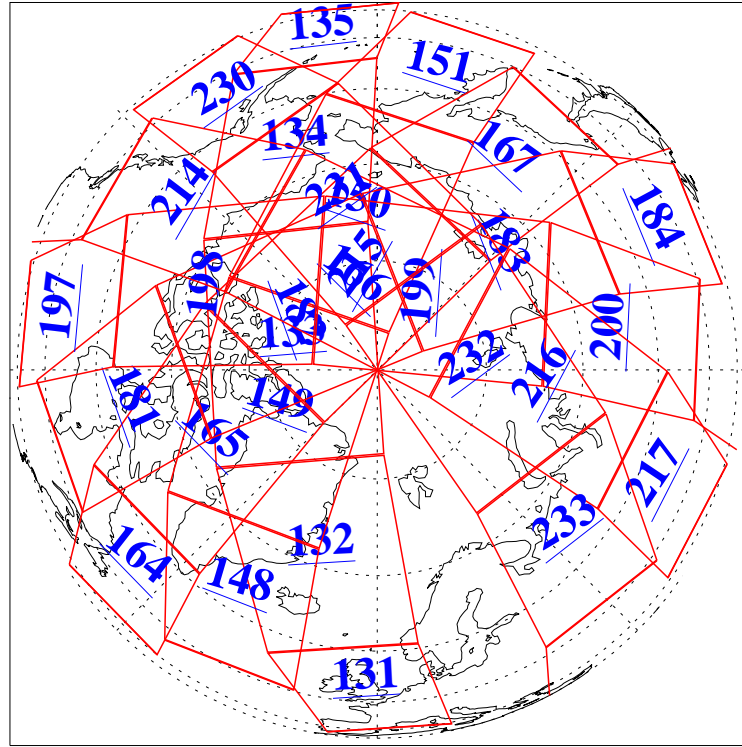

L1B Availability
AMSU Granules: 239
HSB Granules: 0
AIRS Granules: 240

12 Jun 2022
DoY 163
Aqua Day 7344

Northern Hemisphere Granules

Southern Hemisphere Granules