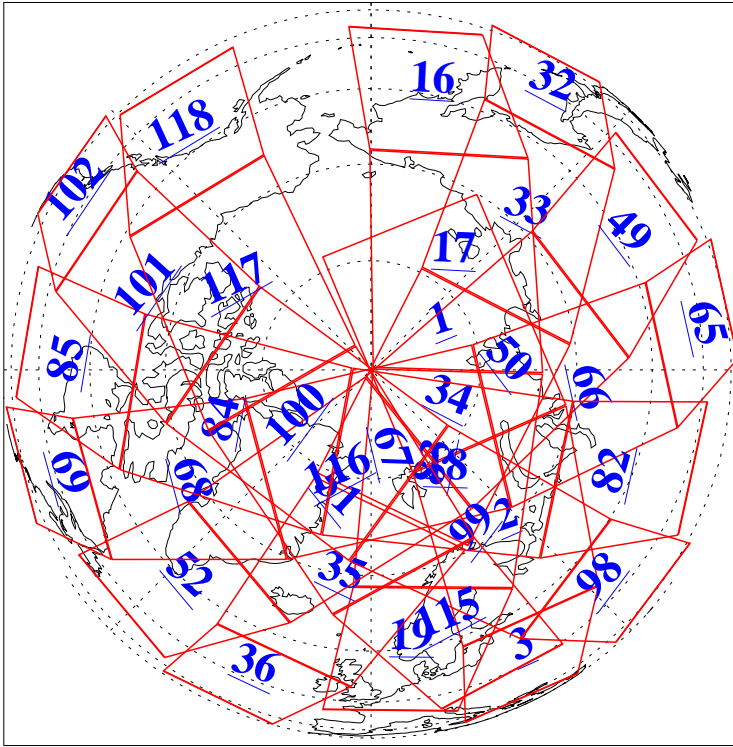

L1B Availability
 AMSU Granules: 239
 HSB Granules: 0
 AIRS Granules: 240

12 Jun 2022
 DoY 163
 Aqua Day 7344
 Granules: 1 to 120

Granules: 121 to 240

Legend: AMSU Available, *HSB Available*, *AIRS Available*

L1B Availability
AMSU Granules: 239
HSB Granules: 0
AIRS Granules: 240

12 Jun 2022
DoY 163
Aqua Day 7344

Ascending Granules

Descending Granules

Legend: AMSU Available, HSB Available, AIRS Available

L1B Availability
 AMSU Granules: 239
 HSB Granules: 0
 AIRS Granules: 240

12 Jun 2022
 DoY 163
 Aqua Day 7344

Northern Hemisphere Granules

Southern Hemisphere Granules

Legend: AMSU Available, HSB Available, AIRS Available