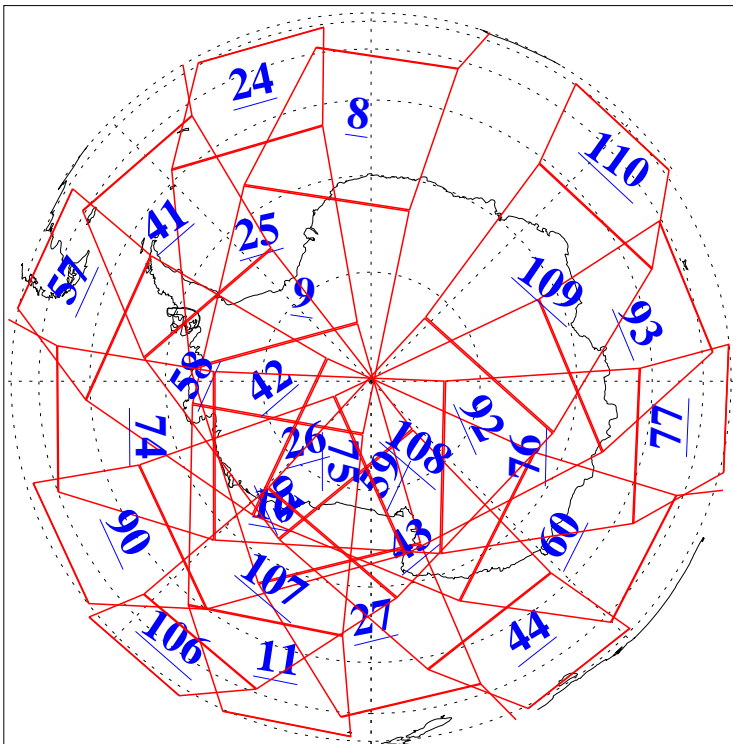

L1B Availability
 AMSU Granules: 239
 HSB Granules: 0
 AIRS Granules: 240

12 Jun 2022
 DoY 163
 Aqua Day 7344
 Granules: 1 to 120

Granules: 121 to 240

Legend: AMSU Available, *HSB Available*, *AIRS Available*

L1B Availability
AMSU Granules: 239
HSB Granules: 0
AIRS Granules: 240

12 Jun 2022
DoY 163
Aqua Day 7344

Ascending Granules

Descending Granules

Legend: AMSU Available, HSB Available, AIRS Available

L1B Availability
 AMSU Granules: 239
 HSB Granules: 0
 AIRS Granules: 240

12 Jun 2022
 DoY 163
 Aqua Day 7344

Northern Hemisphere Granules

Southern Hemisphere Granules

Legend: AMSU Available, HSB Available, AIRS Available