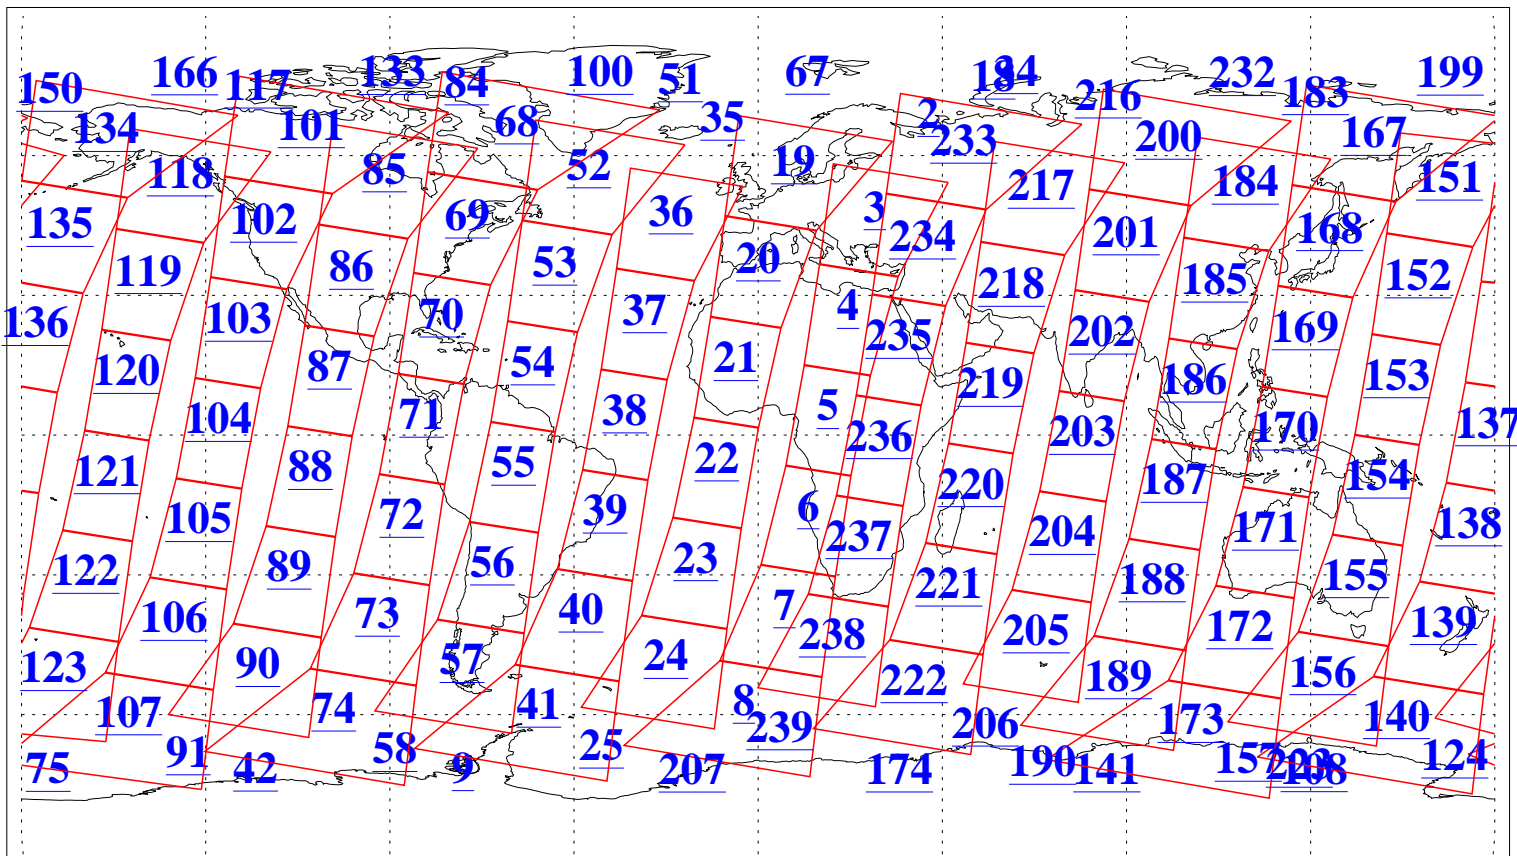

L1B Availability
 AMSU Granules: 239
 HSB Granules: 0
 AIRS Granules: 240

12 Jun 2022
 DoY 163
 Aqua Day 7344
 Granules: 1 to 120

Granules: 121 to 240

Legend: AMSU Available, *HSB Available*, *AIRS Available*

L1B Availability
AMSU Granules: 239
HSB Granules: 0
AIRS Granules: 240

12 Jun 2022
DoY 163
Aqua Day 7344

Ascending Granules

Descending Granules

Legend: AMSU Available, HSB Available, AIRS Available

L1B Availability
 AMSU Granules: 239
 HSB Granules: 0
 AIRS Granules: 240

12 Jun 2022
 DoY 163
 Aqua Day 7344

Northern Hemisphere Granules

Southern Hemisphere Granules

Legend: AMSU Available, HSB Available, AIRS Available