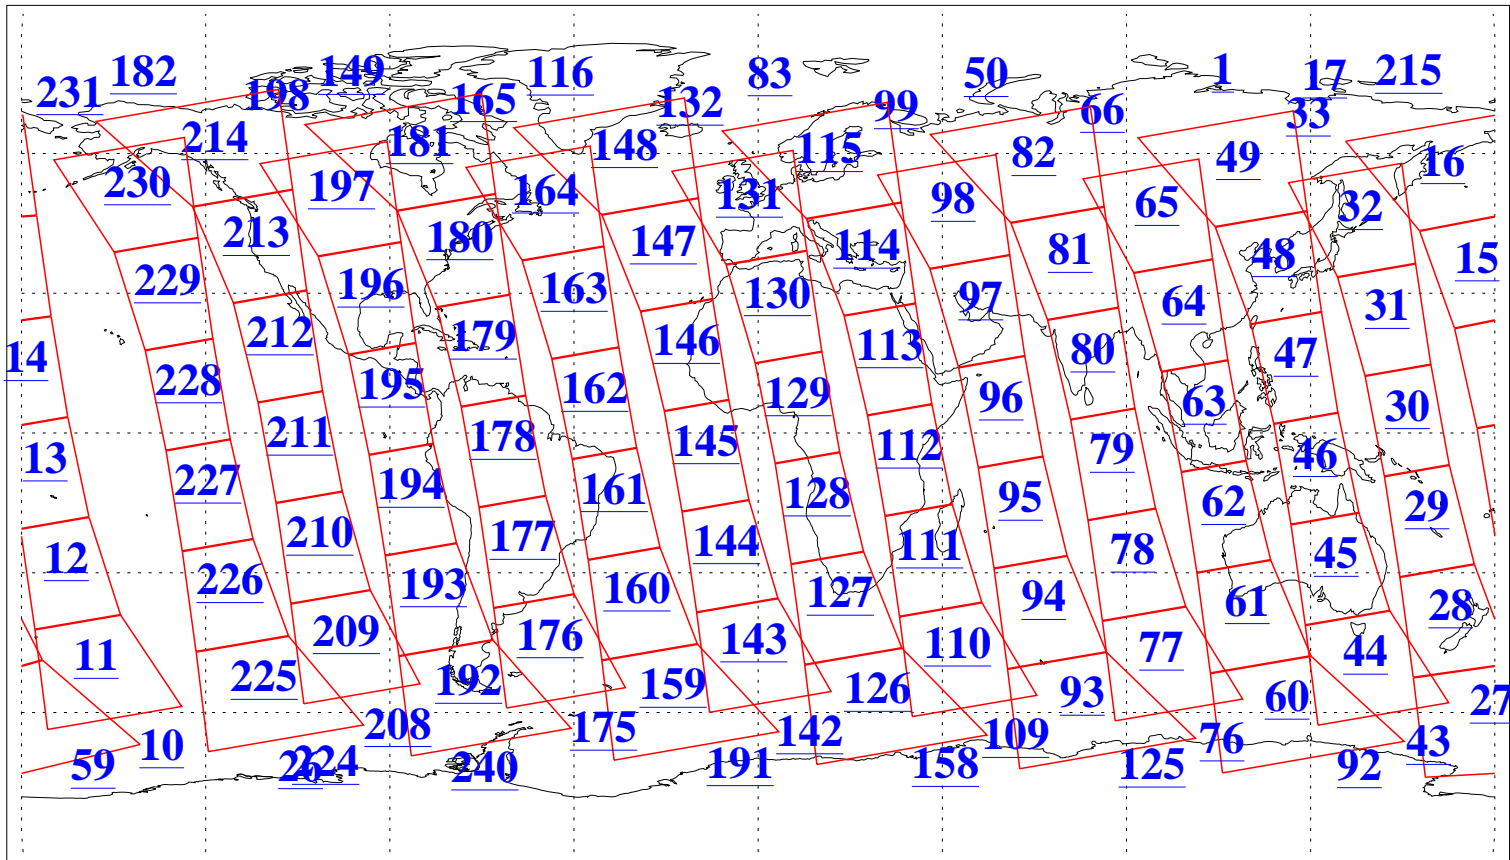

L1B Availability
 AMSU Granules: 239
 HSB Granules: 0
 AIRS Granules: 240

12 Jun 2022
 DoY 163
 Aqua Day 7344
 Granules: 1 to 120

Granules: 121 to 240

Legend: AMSU Available, *HSB Available*, *AIRS Available*

L1B Availability
AMSU Granules: 239
HSB Granules: 0
AIRS Granules: 240

12 Jun 2022
DoY 163
Aqua Day 7344

Ascending Granules

Descending Granules

Legend: AMSU Available, HSB Available, AIRS Available

L1B Availability
 AMSU Granules: 239
 HSB Granules: 0
 AIRS Granules: 240

12 Jun 2022
 DoY 163
 Aqua Day 7344

Northern Hemisphere Granules

Southern Hemisphere Granules

Legend: AMSU Available, HSB Available, AIRS Available