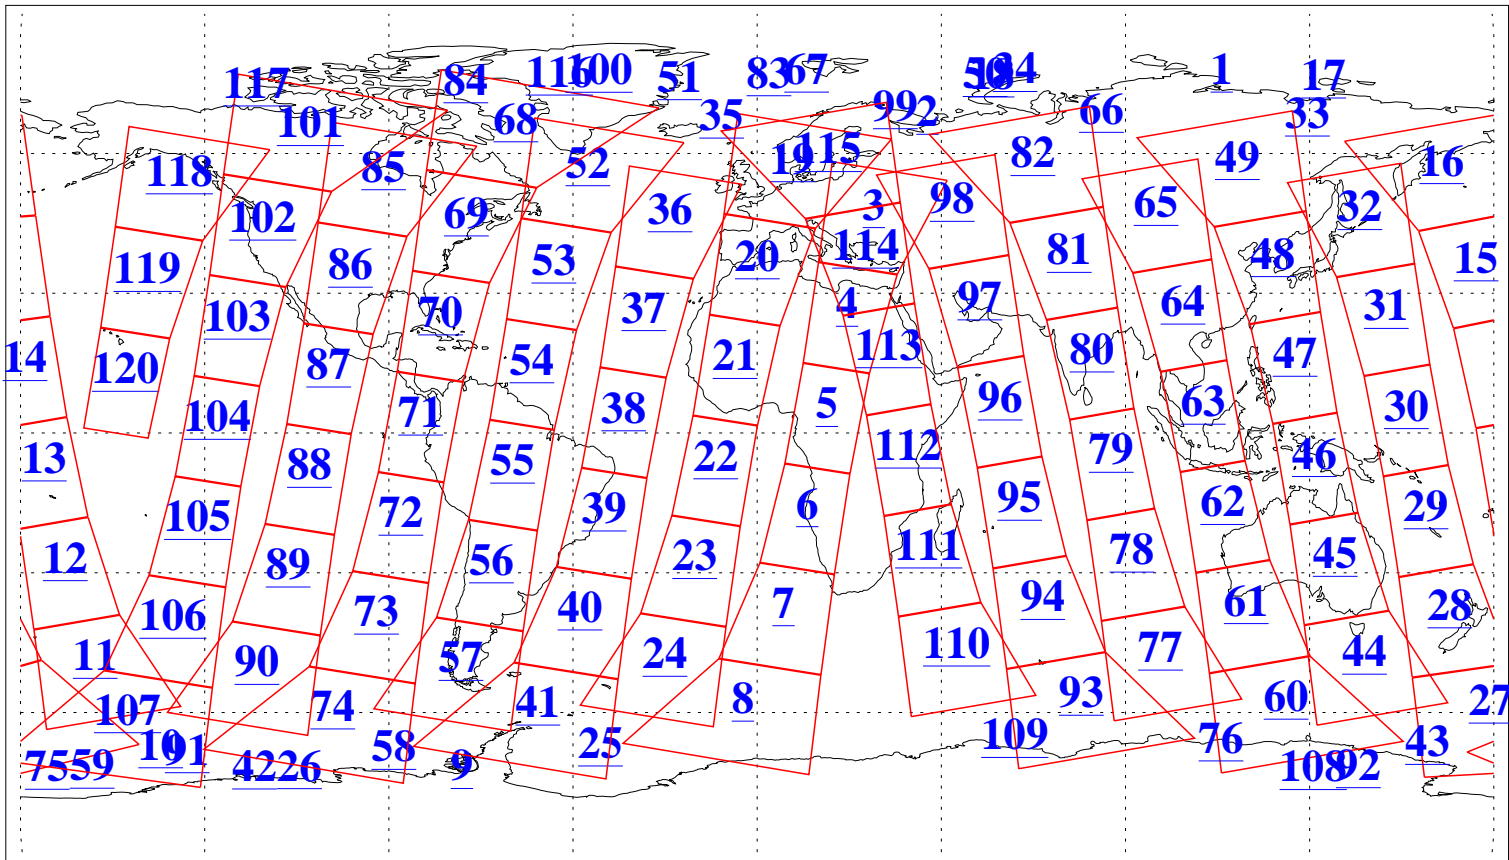

L1B Availability
 AMSU Granules: 239
 HSB Granules: 0
 AIRS Granules: 240

12 Jun 2022
 DoY 163
 Aqua Day 7344
 Granules: 1 to 120

Granules: 121 to 240

Legend: AMSU Available, *HSB Available*, *AIRS Available*

L1B Availability
AMSU Granules: 239
HSB Granules: 0
AIRS Granules: 240

12 Jun 2022
DoY 163
Aqua Day 7344

Ascending Granules

Descending Granules

Legend: AMSU Available, HSB Available, AIRS Available

L1B Availability
 AMSU Granules: 239
 HSB Granules: 0
 AIRS Granules: 240

12 Jun 2022
 DoY 163
 Aqua Day 7344

Northern Hemisphere Granules

Southern Hemisphere Granules

Legend: AMSU Available, HSB Available, AIRS Available