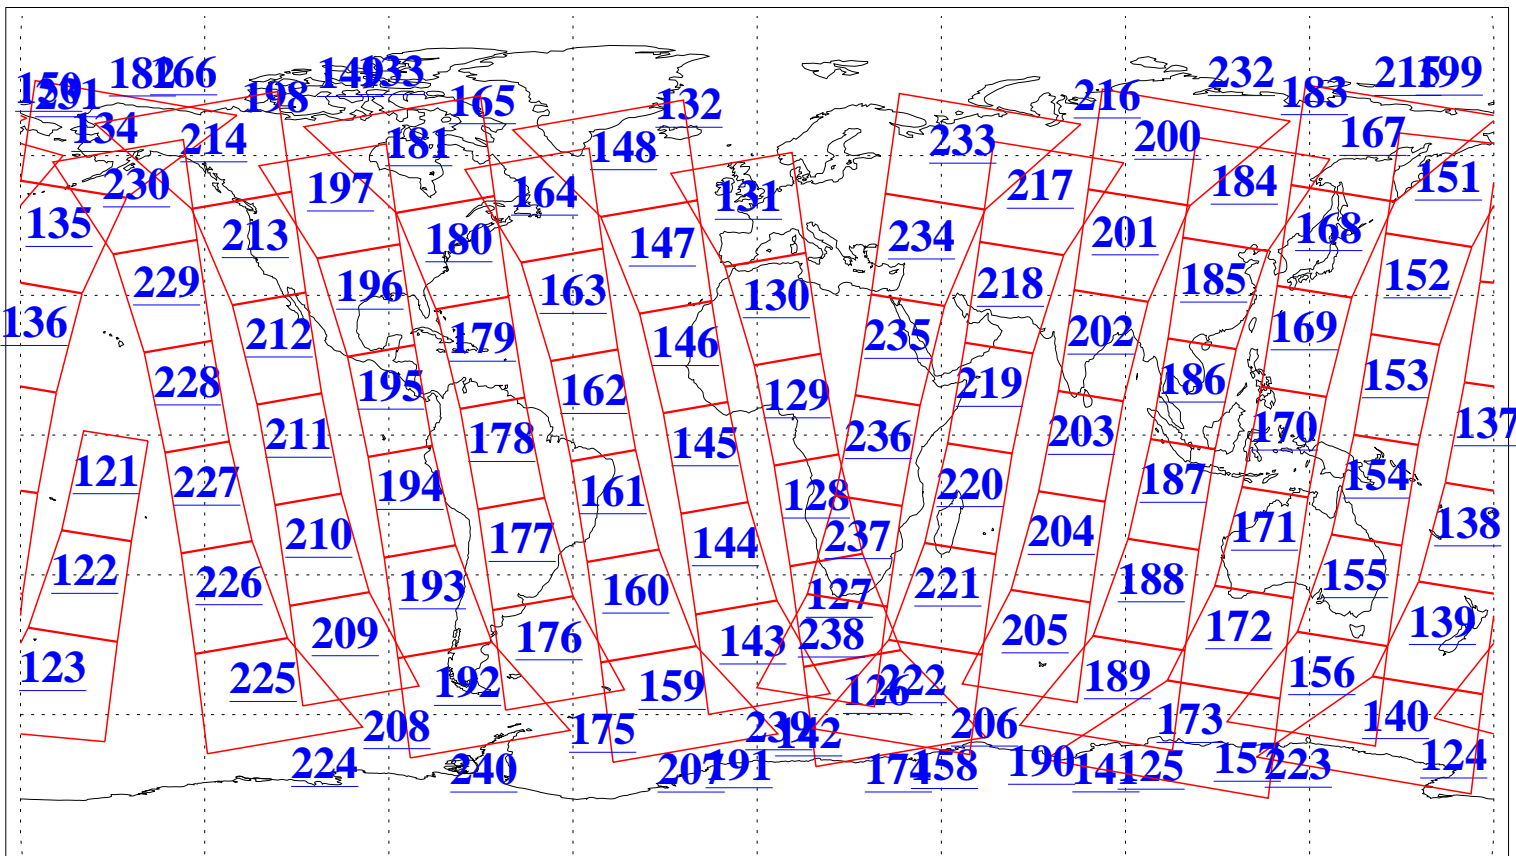

L1B Availability
 AMSU Granules: 239
 HSB Granules: 0
 AIRS Granules: 240

12 Jun 2022
 DoY 163
 Aqua Day 7344
 Granules: 1 to 120

Granules: 121 to 240

Legend: AMSU Available, *HSB Available*, *AIRS Available*

L1B Availability
AMSU Granules: 239
HSB Granules: 0
AIRS Granules: 240

12 Jun 2022
DoY 163
Aqua Day 7344

Ascending Granules

Descending Granules

Legend: AMSU Available, HSB Available, AIRS Available

L1B Availability
 AMSU Granules: 239
 HSB Granules: 0
 AIRS Granules: 240

12 Jun 2022
 DoY 163
 Aqua Day 7344

Northern Hemisphere Granules

Southern Hemisphere Granules

Legend: AMSU Available, HSB Available, AIRS Available