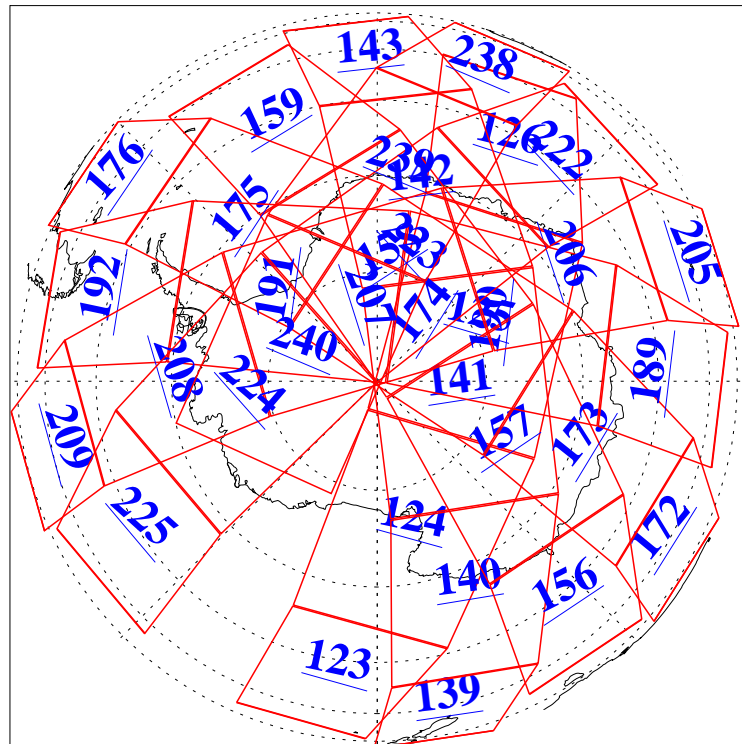

L1B Availability
 AMSU Granules: 239
 HSB Granules: 0
 AIRS Granules: 240

12 Jun 2022
 DoY 163
 Aqua Day 7344
 Granules: 1 to 120

Granules: 121 to 240

Legend: AMSU Available, *HSB Available*, *AIRS Available*

L1B Availability
AMSU Granules: 239
HSB Granules: 0
AIRS Granules: 240

12 Jun 2022
DoY 163
Aqua Day 7344

Ascending Granules

Descending Granules

Legend: AMSU Available, HSB Available, AIRS Available

L1B Availability
 AMSU Granules: 239
 HSB Granules: 0
 AIRS Granules: 240

12 Jun 2022
 DoY 163
 Aqua Day 7344

Northern Hemisphere Granules

Southern Hemisphere Granules

Legend: AMSU Available, HSB Available, AIRS Available