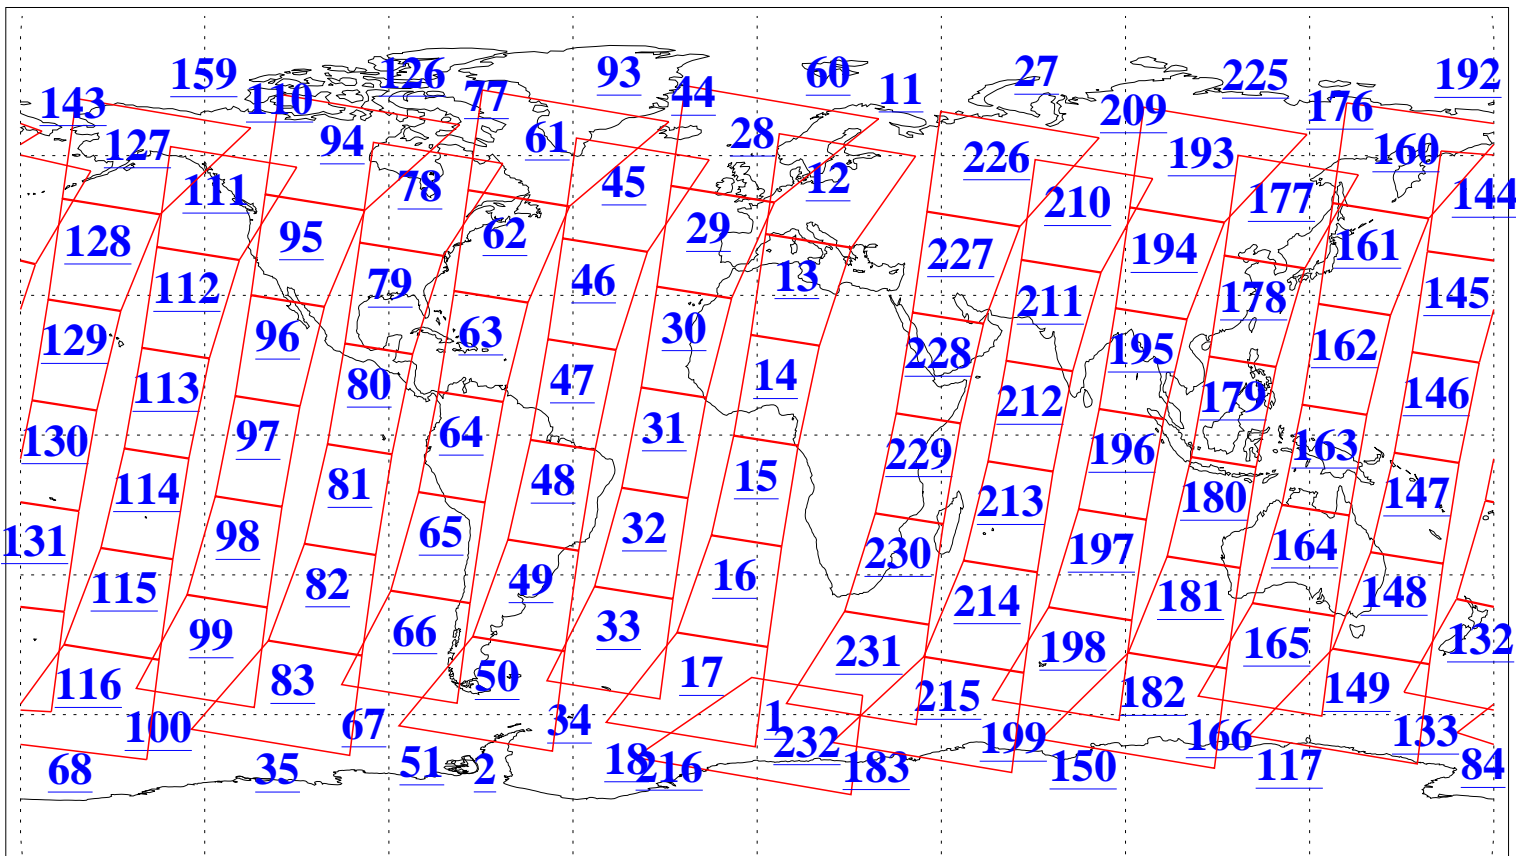

L1B Availability  
 AMSU Granules: 239  
 HSB Granules: 0  
 AIRS Granules: 240

11 Jun 2022  
 DoY 162  
 Aqua Day 7343  
 Granules: 1 to 120

Granules: 121 to 240

Legend: AMSU Available, HSB Available, AIRS Available

L1B Availability  
AMSU Granules: 239  
HSB Granules: 0  
AIRS Granules: 240

11 Jun 2022  
DoY 162  
Aqua Day 7343

Ascending Granules

Descending Granules

Legend: AMSU Available, HSB Available, AIRS Available

L1B Availability  
 AMSU Granules: 239  
 HSB Granules: 0  
 AIRS Granules: 240

11 Jun 2022  
 DoY 162  
 Aqua Day 7343

Northern Hemisphere Granules

Southern Hemisphere Granules

Legend: AMSU Available, HSB Available, AIRS Available