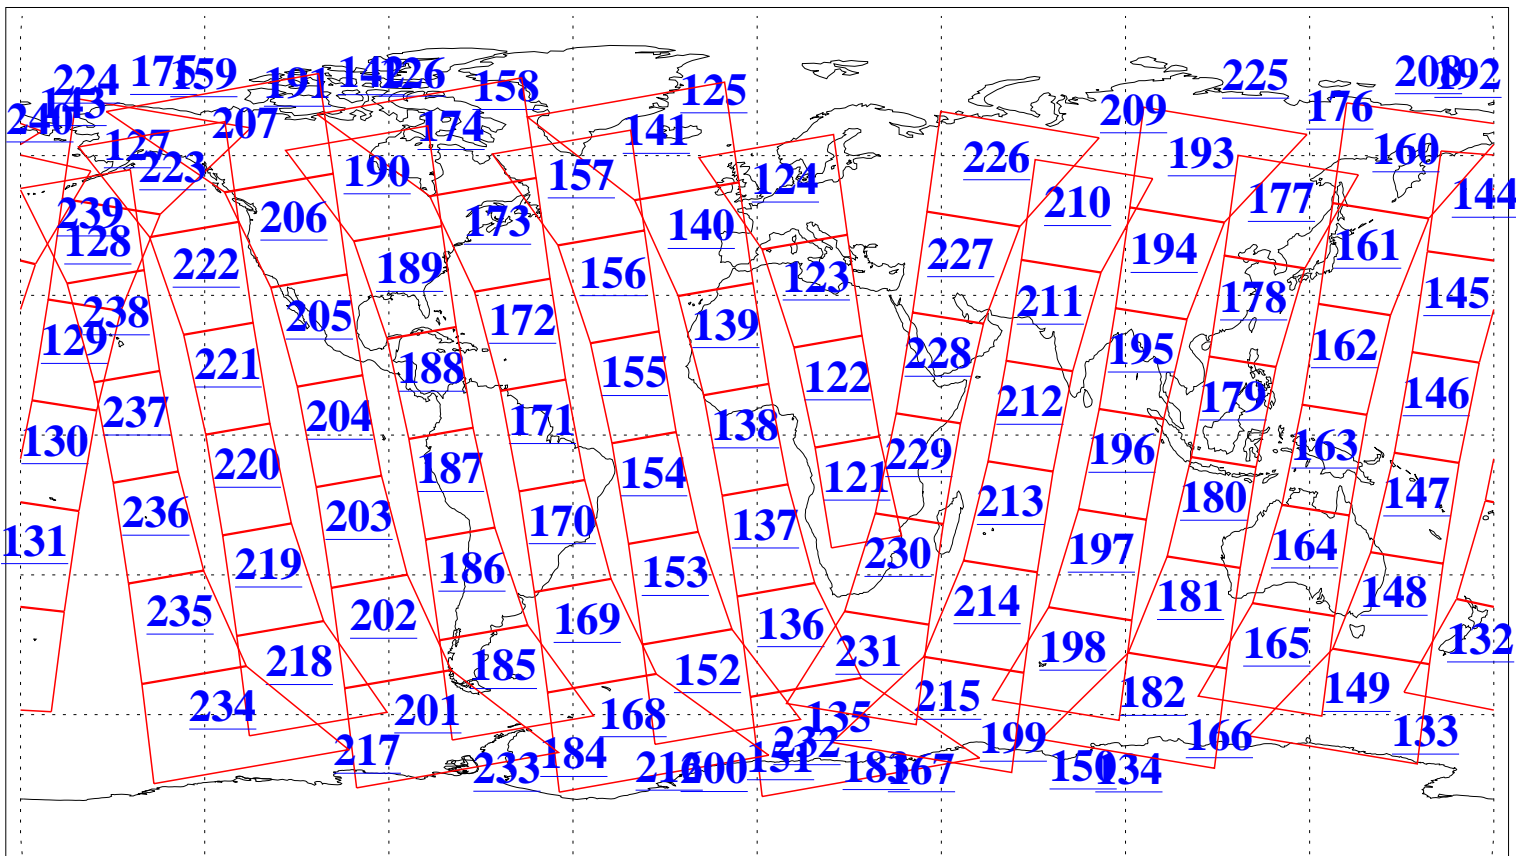

L1B Availability  
 AMSU Granules: 239  
 HSB Granules: 0  
 AIRS Granules: 240

11 Jun 2022  
 DoY 162  
 Aqua Day 7343  
 Granules: 1 to 120

Granules: 121 to 240

Legend: AMSU Available, HSB Available, AIRS Available

L1B Availability  
AMSU Granules: 239  
HSB Granules: 0  
AIRS Granules: 240

11 Jun 2022  
DoY 162  
Aqua Day 7343

Ascending Granules

Descending Granules

Legend: AMSU Available, HSB Available, AIRS Available