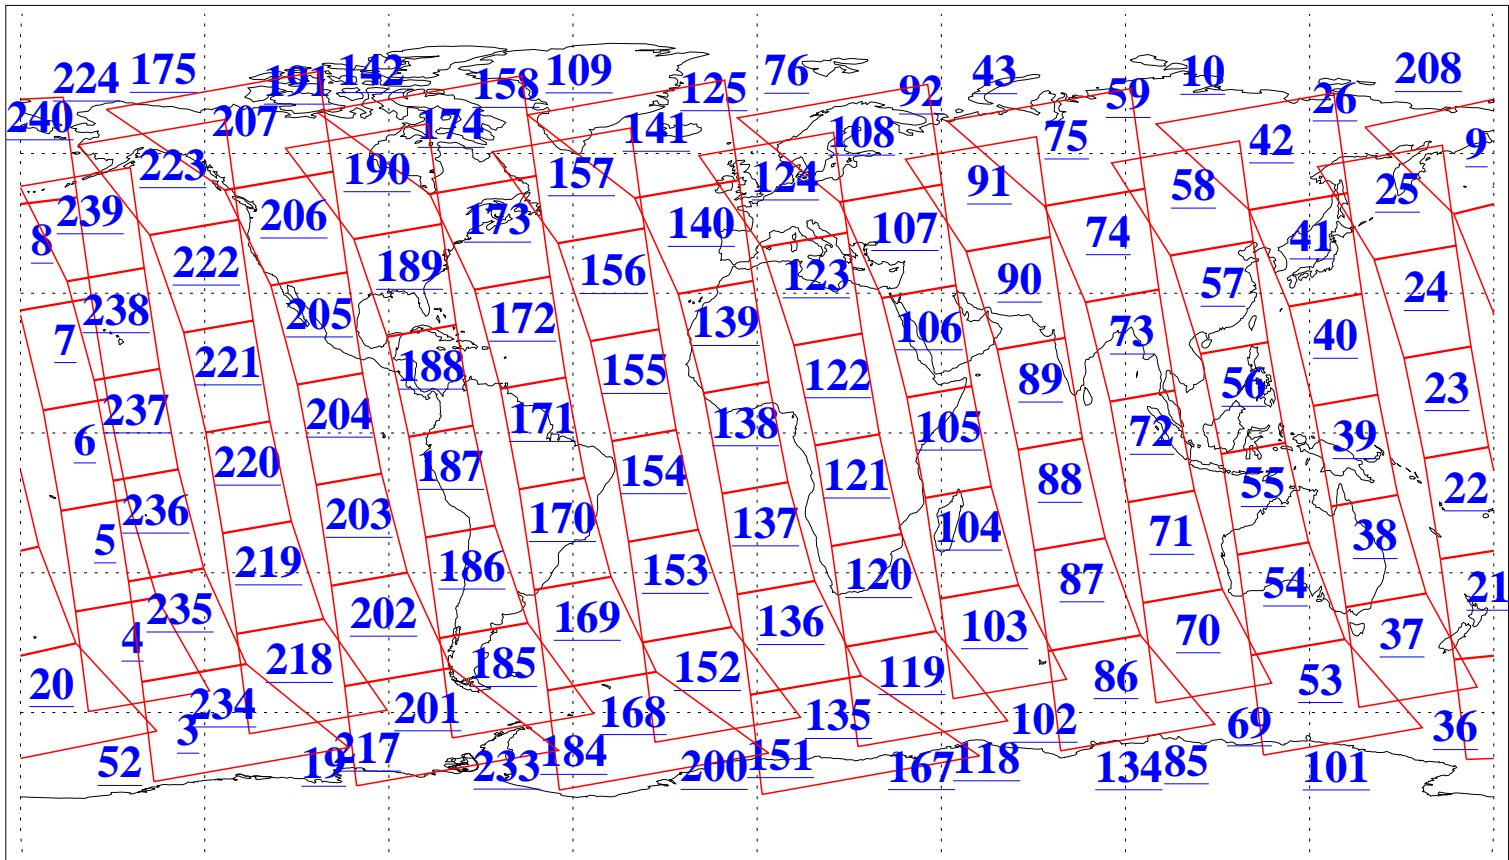

L1B Availability  
 AMSU Granules: 239  
 HSB Granules: 0  
 AIRS Granules: 240

11 Jun 2022  
 DoY 162  
 Aqua Day 7343  
 Granules: 1 to 120

Granules: 121 to 240

Legend: AMSU Available, HSB Available, AIRS Available

L1B Availability  
AMSU Granules: 239  
HSB Granules: 0  
AIRS Granules: 240

11 Jun 2022  
DoY 162  
Aqua Day 7343

Ascending Granules

Descending Granules

Legend: AMSU Available, HSB Available, AIRS Available

L1B Availability  
 AMSU Granules: 239  
 HSB Granules: 0  
 AIRS Granules: 240

11 Jun 2022  
 DoY 162  
 Aqua Day 7343

Northern Hemisphere Granules

Southern Hemisphere Granules

Legend: AMSU Available, HSB Available, AIRS Available