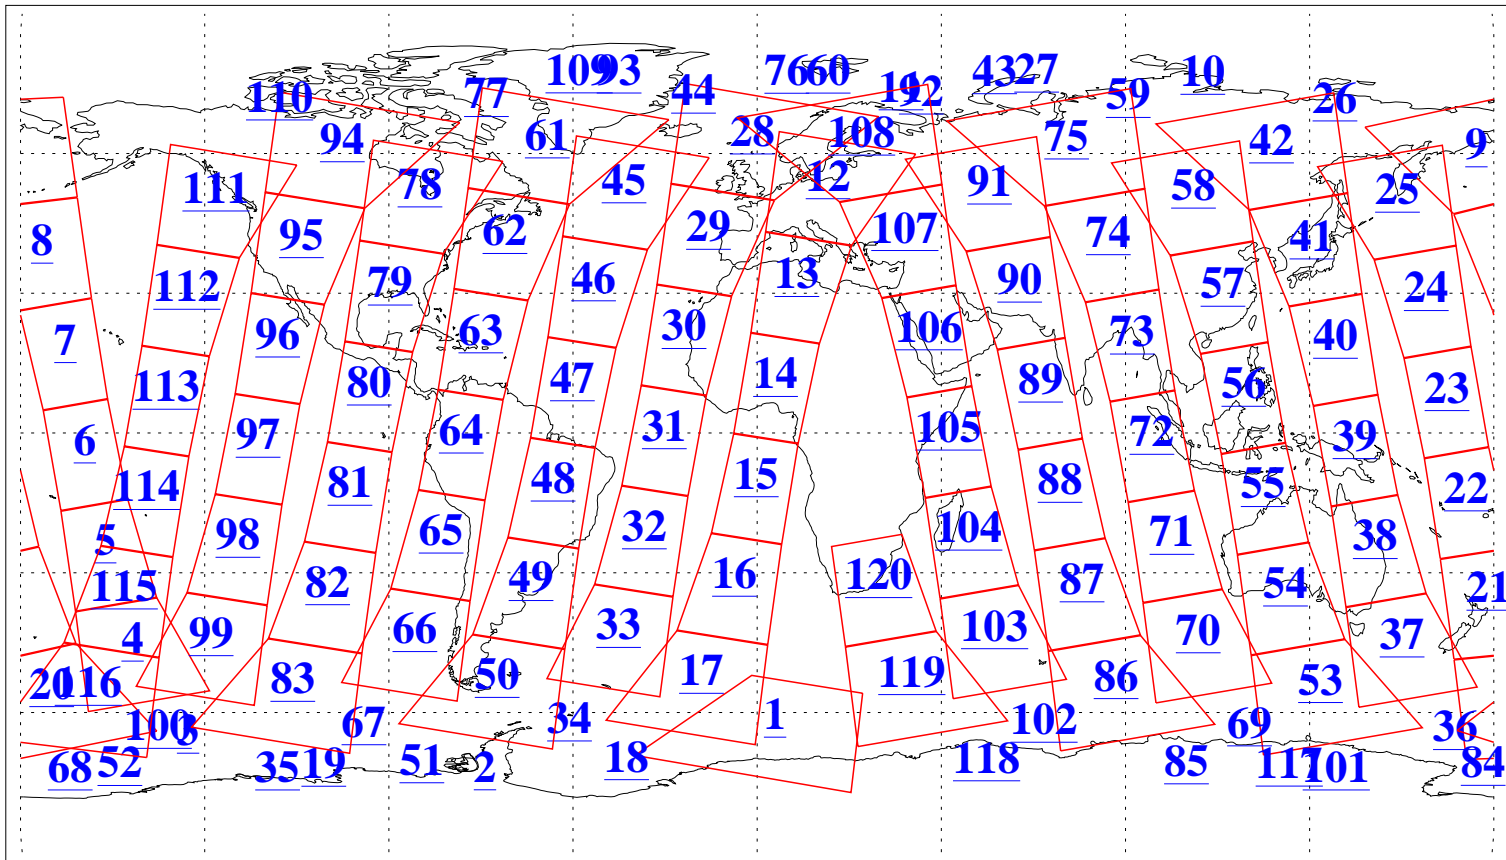

L1B Availability  
 AMSU Granules: 239  
 HSB Granules: 0  
 AIRS Granules: 240

11 Jun 2022  
 DoY 162  
 Aqua Day 7343  
 Granules: 1 to 120

Granules: 121 to 240

Legend: AMSU Available, HSB Available, AIRS Available

L1B Availability  
AMSU Granules: 239  
HSB Granules: 0  
AIRS Granules: 240

11 Jun 2022  
DoY 162  
Aqua Day 7343

Ascending Granules

Descending Granules

Legend: AMSU Available, HSB Available, AIRS Available

L1B Availability  
 AMSU Granules: 239  
 HSB Granules: 0  
 AIRS Granules: 240

11 Jun 2022  
 DoY 162  
 Aqua Day 7343

Northern Hemisphere Granules

Southern Hemisphere Granules

Legend: AMSU Available, HSB Available, AIRS Available