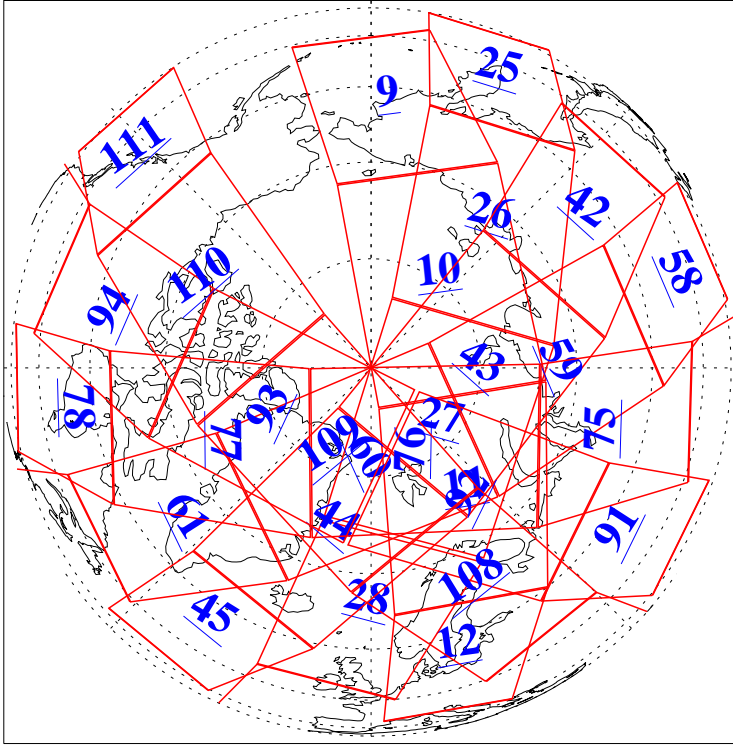

L1B Availability  
 AMSU Granules: 239  
 HSB Granules: 0  
 AIRS Granules: 240

11 Jun 2022  
 DoY 162  
 Aqua Day 7343  
 Granules: 1 to 120

Granules: 121 to 240

Legend: AMSU Available, HSB Available, AIRS Available

L1B Availability  
AMSU Granules: 239  
HSB Granules: 0  
AIRS Granules: 240

11 Jun 2022  
DoY 162  
Aqua Day 7343

Ascending Granules

Descending Granules

Legend: AMSU Available, HSB Available, AIRS Available

L1B Availability  
 AMSU Granules: 239  
 HSB Granules: 0  
 AIRS Granules: 240

11 Jun 2022  
 DoY 162  
 Aqua Day 7343

Northern Hemisphere Granules

Southern Hemisphere Granules

Legend: AMSU Available, HSB Available, AIRS Available