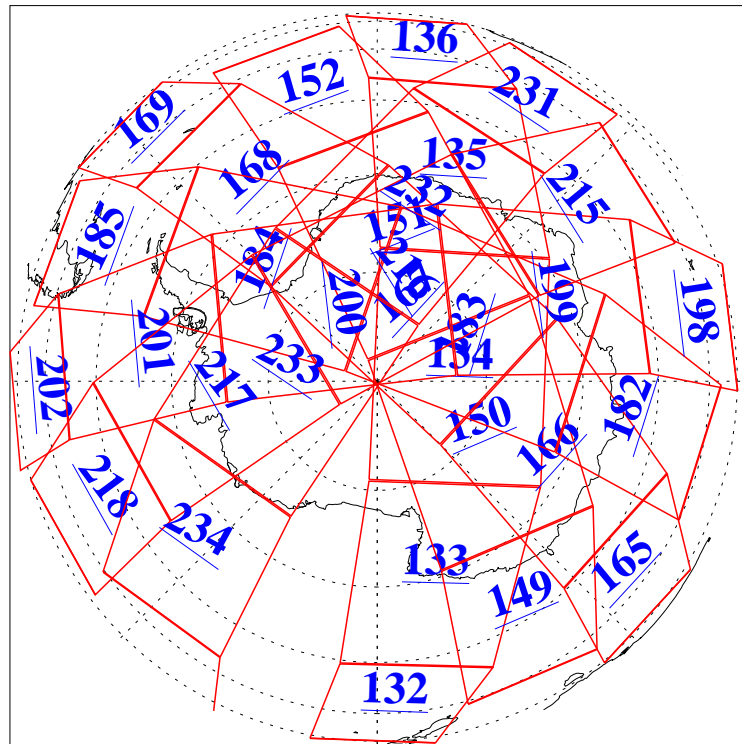

L1B Availability  
 AMSU Granules: 239  
 HSB Granules: 0  
 AIRS Granules: 240

11 Jun 2022  
 DoY 162  
 Aqua Day 7343  
 Granules: 1 to 120

Granules: 121 to 240

Legend: AMSU Available, HSB Available, AIRS Available

L1B Availability  
AMSU Granules: 239  
HSB Granules: 0  
AIRS Granules: 240

11 Jun 2022  
DoY 162  
Aqua Day 7343

Ascending Granules

Descending Granules

Legend: AMSU Available, HSB Available, AIRS Available

L1B Availability  
 AMSU Granules: 239  
 HSB Granules: 0  
 AIRS Granules: 240

11 Jun 2022  
 DoY 162  
 Aqua Day 7343

Northern Hemisphere Granules

Southern Hemisphere Granules

Legend: AMSU Available, HSB Available, AIRS Available