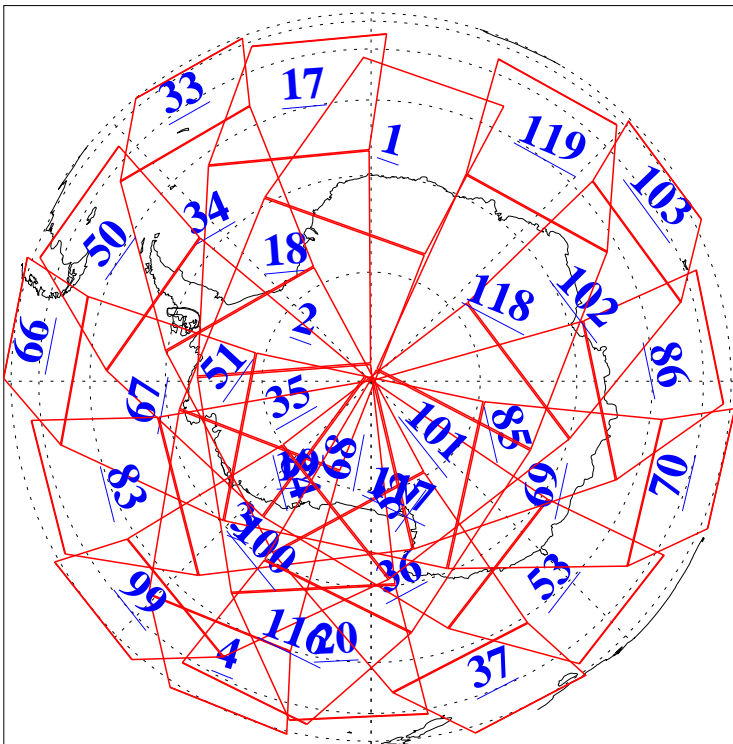

L1B Availability  
 AMSU Granules: 239  
 HSB Granules: 0  
 AIRS Granules: 240

11 Jun 2022  
 DoY 162  
 Aqua Day 7343  
 Granules: 1 to 120

Granules: 121 to 240

Legend: AMSU Available, HSB Available, AIRS Available

L1B Availability  
AMSU Granules: 239  
HSB Granules: 0  
AIRS Granules: 240

11 Jun 2022  
DoY 162  
Aqua Day 7343

Ascending Granules

Descending Granules

Legend: AMSU Available, HSB Available, AIRS Available

L1B Availability  
 AMSU Granules: 239  
 HSB Granules: 0  
 AIRS Granules: 240

11 Jun 2022  
 DoY 162  
 Aqua Day 7343

Northern Hemisphere Granules

Southern Hemisphere Granules

Legend: AMSU Available, HSB Available, AIRS Available