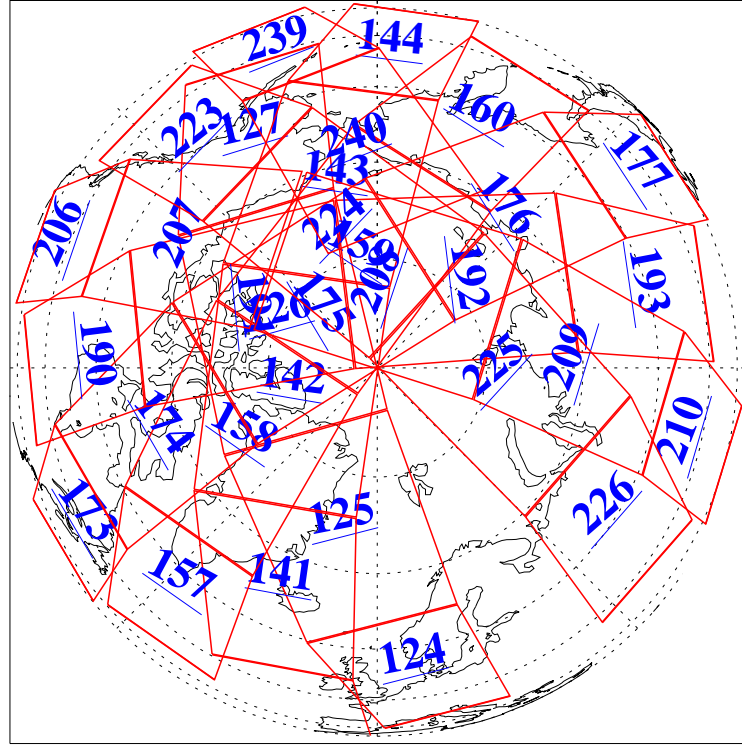

L1B Availability  
AMSU Granules: 239  
HSB Granules: 0  
AIRS Granules: 240

11 Jun 2022  
DoY 162  
Aqua Day 7343

Ascending Granules

Descending Granules

Legend: AMSU Available, HSB Available, AIRS Available

L1B Availability  
 AMSU Granules: 239  
 HSB Granules: 0  
 AIRS Granules: 240

11 Jun 2022  
 DoY 162  
 Aqua Day 7343

Northern Hemisphere Granules

Southern Hemisphere Granules

Legend: AMSU Available, HSB Available, AIRS Available