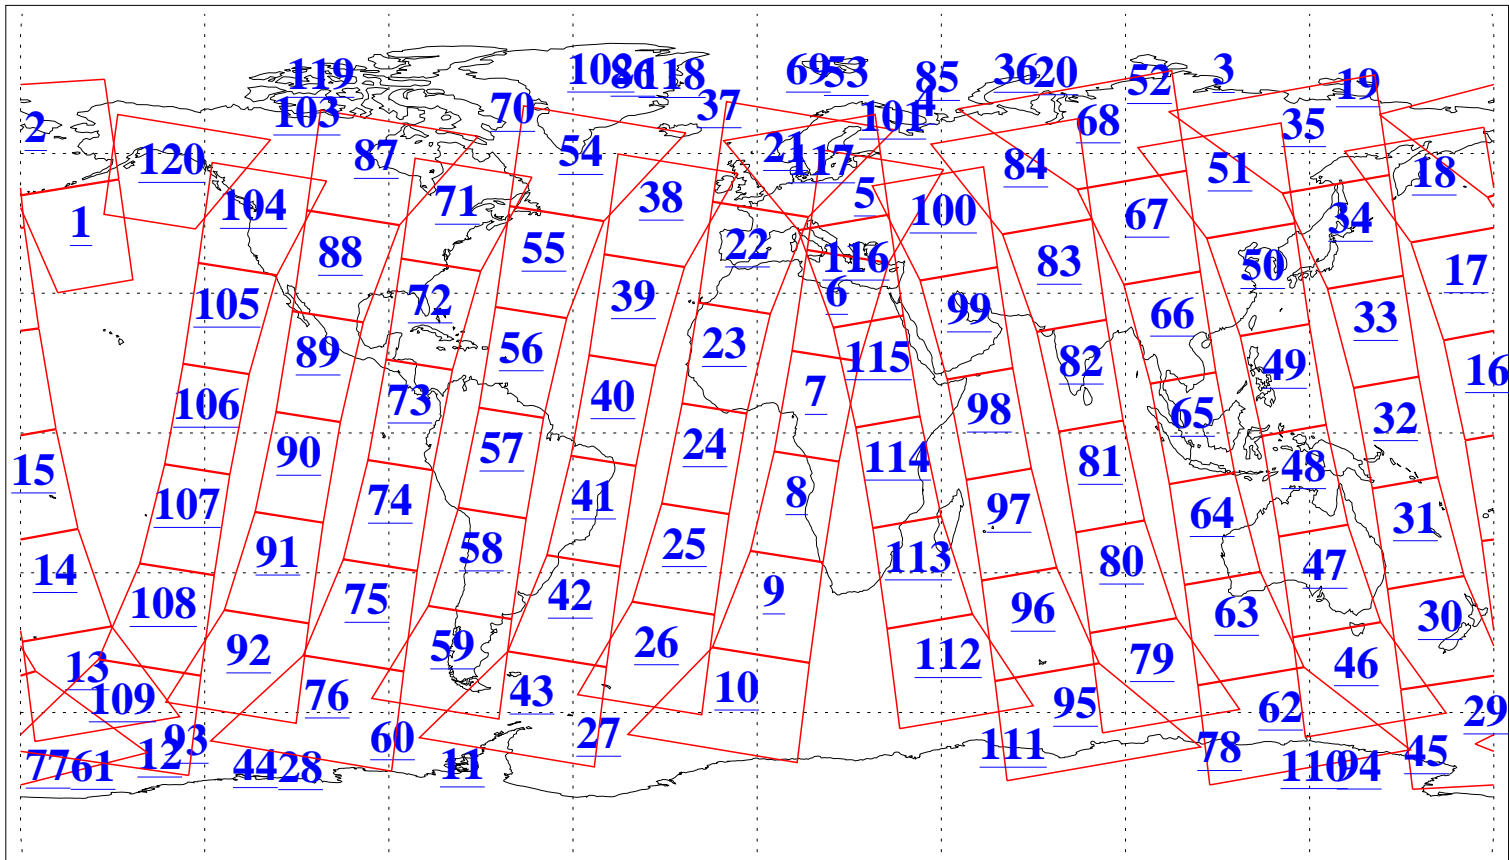

L1B Availability  
AMSU Granules: 240  
HSB Granules: 0  
AIRS Granules: 237

10 Jun 2022  
DoY 161  
Aqua Day 7342  
Granules: 1 to 120

Granules: 121 to 240

Legend: AMSU Available, *HSB Available*, *AIRS Available*

L1B Availability  
AMSU Granules: 240  
HSB Granules: 0  
AIRS Granules: 237

10 Jun 2022  
DoY 161  
Aqua Day 7342

Ascending Granules

Descending Granules

Legend: AMSU Available, *HSB Available*, *AIRS Available*

L1B Availability  
 AMSU Granules: 240  
 HSB Granules: 0  
 AIRS Granules: 237

10 Jun 2022  
 DoY 161  
 Aqua Day 7342

Northern Hemisphere Granules

Southern Hemisphere Granules

Legend: AMSU Available, HSB Available, AIRS Available