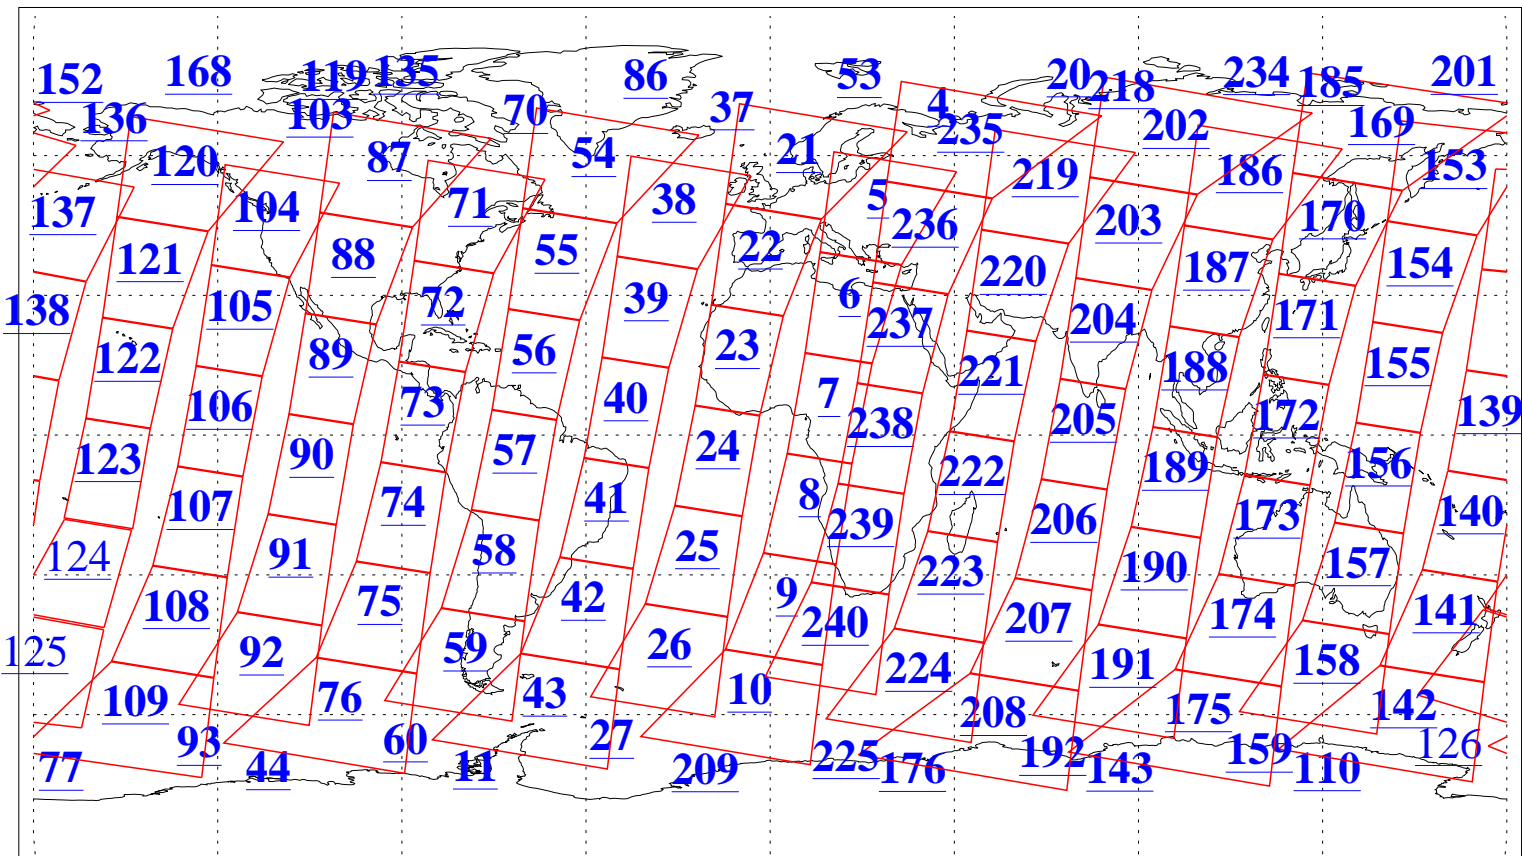

L1B Availability  
AMSU Granules: 240  
HSB Granules: 0  
AIRS Granules: 237

10 Jun 2022  
DoY 161  
Aqua Day 7342  
Granules: 1 to 120

Granules: 121 to 240

Legend: AMSU Available, *HSB Available*, *AIRS Available*

L1B Availability  
AMSU Granules: 240  
HSB Granules: 0  
AIRS Granules: 237

10 Jun 2022  
DoY 161  
Aqua Day 7342

Ascending Granules

Descending Granules

Legend: AMSU Available, *HSB Available*, *AIRS Available*

L1B Availability  
 AMSU Granules: 240  
 HSB Granules: 0  
 AIRS Granules: 237

10 Jun 2022  
 DoY 161  
 Aqua Day 7342

Northern Hemisphere Granules

Southern Hemisphere Granules

Legend: AMSU Available, HSB Available, AIRS Available