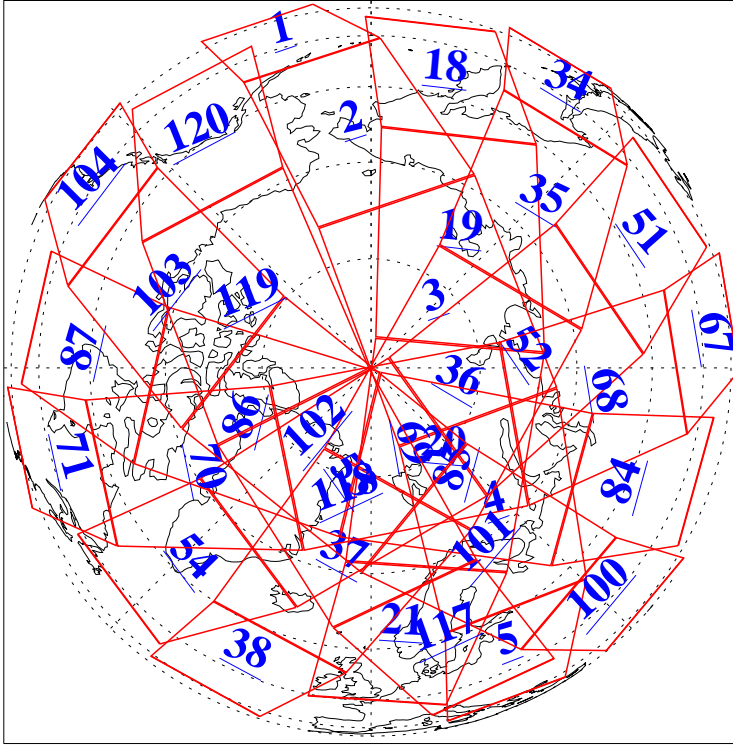

L1B Availability  
AMSU Granules: 240  
HSB Granules: 0  
AIRS Granules: 237

10 Jun 2022  
DoY 161  
Aqua Day 7342  
Granules: 1 to 120

Granules: 121 to 240

Legend: AMSU Available, *HSB Available*, *AIRS Available*

L1B Availability  
AMSU Granules: 240  
HSB Granules: 0  
AIRS Granules: 237

10 Jun 2022  
DoY 161  
Aqua Day 7342

Ascending Granules

Descending Granules

Legend: AMSU Available, *HSB Available*, *AIRS Available*

L1B Availability  
 AMSU Granules: 240  
 HSB Granules: 0  
 AIRS Granules: 237

10 Jun 2022  
 DoY 161  
 Aqua Day 7342

Northern Hemisphere Granules

Southern Hemisphere Granules

Legend: AMSU Available, HSB Available, AIRS Available