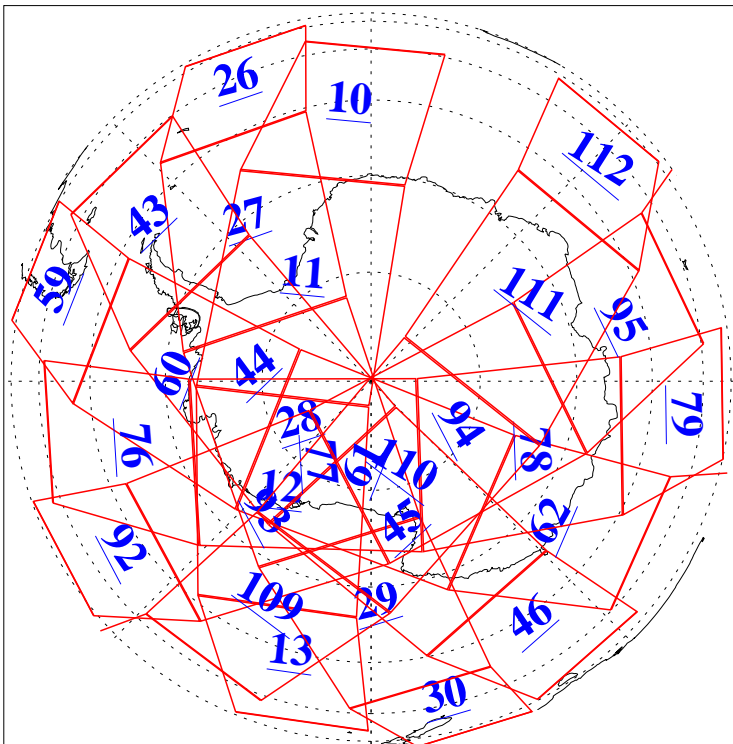

L1B Availability  
AMSU Granules: 240  
HSB Granules: 0  
AIRS Granules: 237

10 Jun 2022  
DoY 161  
Aqua Day 7342  
Granules: 1 to 120

Granules: 121 to 240

Legend: AMSU Available, *HSB Available*, *AIRS Available*

L1B Availability  
AMSU Granules: 240  
HSB Granules: 0  
AIRS Granules: 237

10 Jun 2022  
DoY 161  
Aqua Day 7342

Ascending Granules

Descending Granules

Legend: AMSU Available, *HSB Available*, *AIRS Available*

L1B Availability  
 AMSU Granules: 240  
 HSB Granules: 0  
 AIRS Granules: 237

10 Jun 2022  
 DoY 161  
 Aqua Day 7342

Northern Hemisphere Granules

Southern Hemisphere Granules

Legend: AMSU Available, HSB Available, AIRS Available