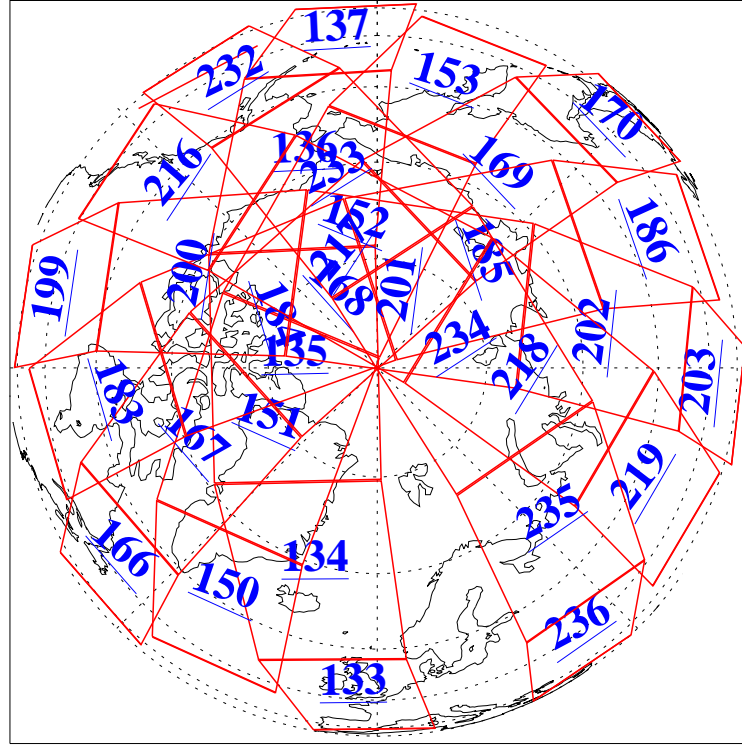

L1B Availability  
AMSU Granules: 240  
HSB Granules: 0  
AIRS Granules: 237

10 Jun 2022  
DoY 161  
Aqua Day 7342

Ascending Granules

Descending Granules

Legend: AMSU Available, *HSB Available*, *AIRS Available*

L1B Availability  
 AMSU Granules: 240  
 HSB Granules: 0  
 AIRS Granules: 237

10 Jun 2022  
 DoY 161  
 Aqua Day 7342

Northern Hemisphere Granules

Southern Hemisphere Granules

Legend: AMSU Available, HSB Available, AIRS Available