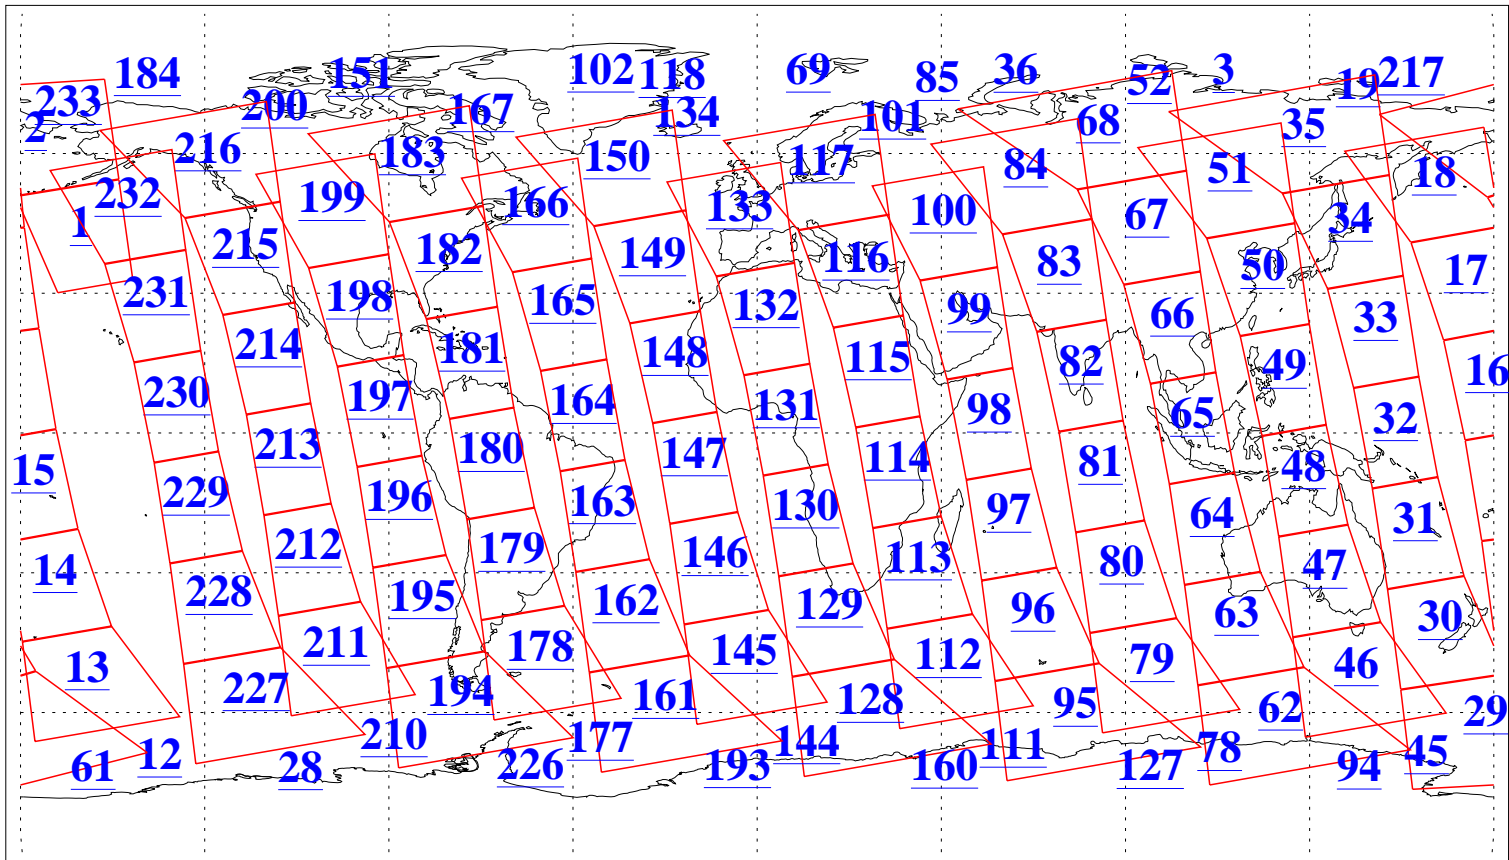

L1B Availability  
AMSU Granules: 240  
HSB Granules: 0  
AIRS Granules: 237

10 Jun 2022  
DoY 161  
Aqua Day 7342  
Granules: 1 to 120

Granules: 121 to 240

Legend: AMSU Available, *HSB Available*, *AIRS Available*

L1B Availability  
AMSU Granules: 240  
HSB Granules: 0  
AIRS Granules: 237

10 Jun 2022  
DoY 161  
Aqua Day 7342

Ascending Granules

Descending Granules

Legend: AMSU Available, *HSB Available*, *AIRS Available*

L1B Availability  
 AMSU Granules: 240  
 HSB Granules: 0  
 AIRS Granules: 237

10 Jun 2022  
 DoY 161  
 Aqua Day 7342

Northern Hemisphere Granules

Southern Hemisphere Granules

Legend: AMSU Available, HSB Available, AIRS Available