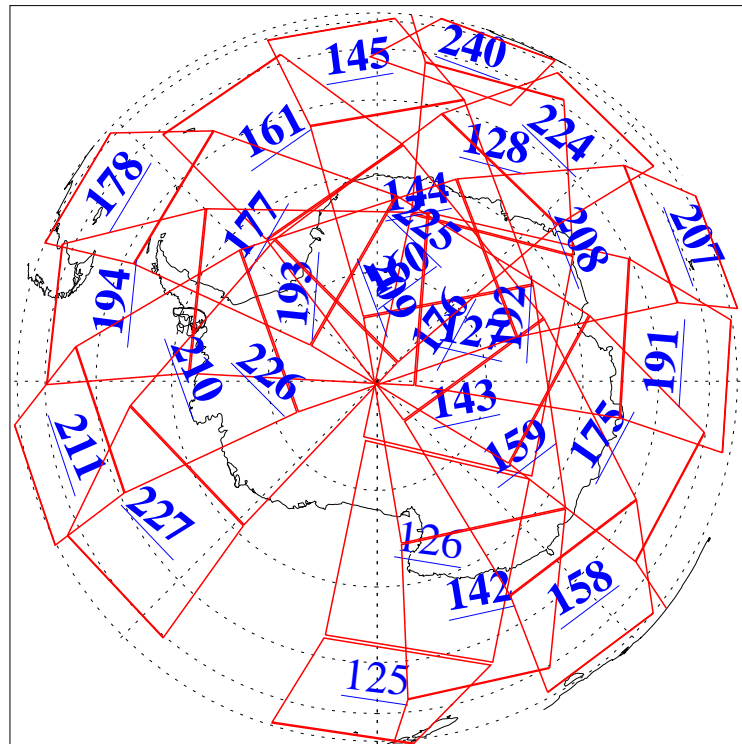

L1B Availability  
AMSU Granules: 240  
HSB Granules: 0  
AIRS Granules: 237

10 Jun 2022  
DoY 161  
Aqua Day 7342

Ascending Granules

Descending Granules

Legend: AMSU Available, *HSB Available*, *AIRS Available*

L1B Availability  
 AMSU Granules: 240  
 HSB Granules: 0  
 AIRS Granules: 237

10 Jun 2022  
 DoY 161  
 Aqua Day 7342

Northern Hemisphere Granules

Southern Hemisphere Granules

Legend: AMSU Available, HSB Available, AIRS Available