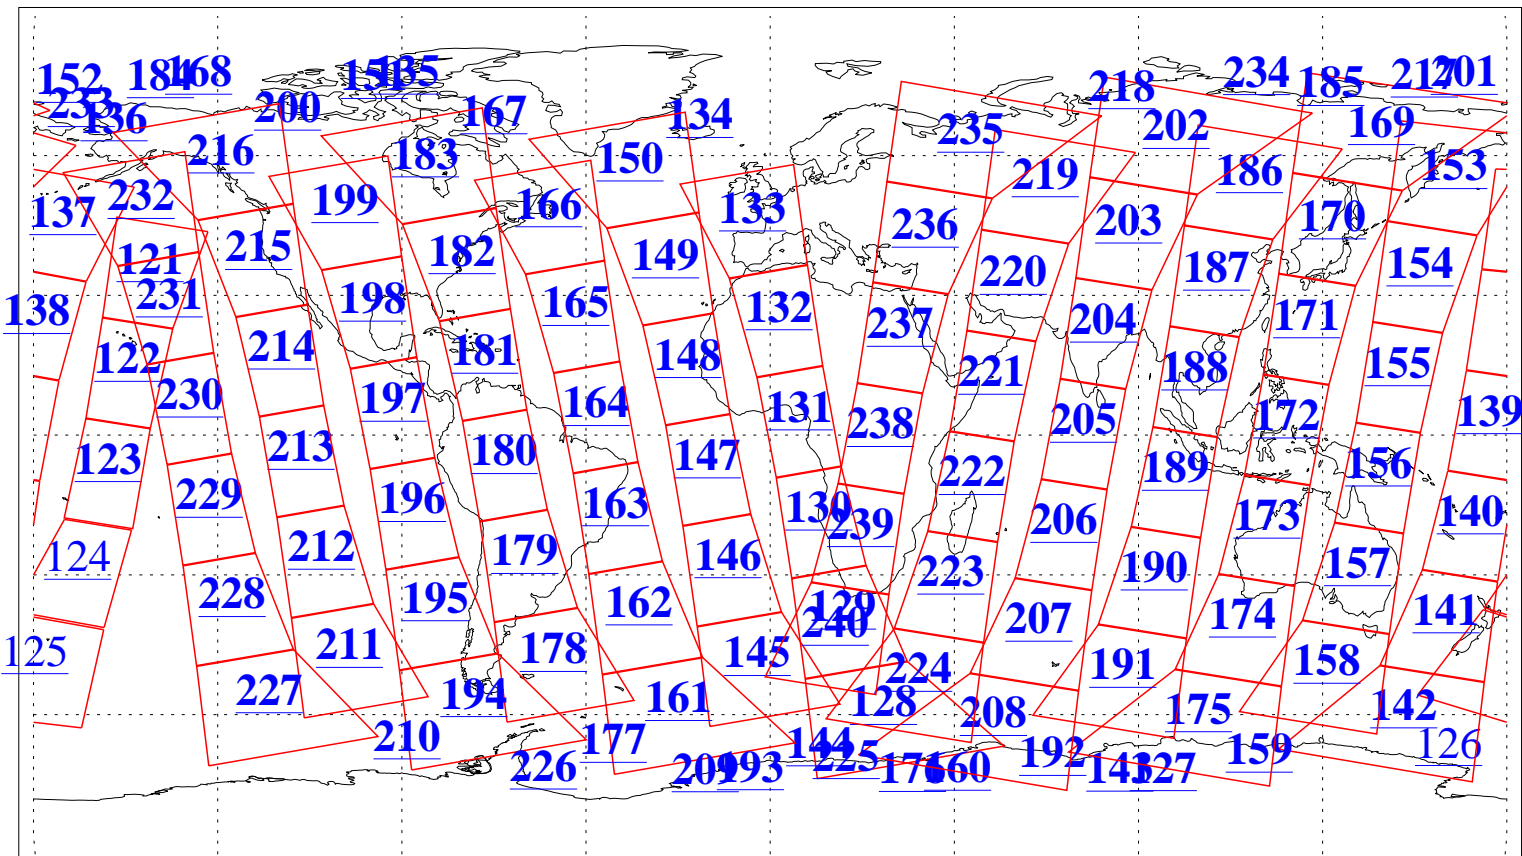

L1B Availability  
AMSU Granules: 240  
HSB Granules: 0  
AIRS Granules: 237

10 Jun 2022  
DoY 161  
Aqua Day 7342  
Granules: 1 to 120

Granules: 121 to 240

Legend: AMSU Available, *HSB Available*, *AIRS Available*

L1B Availability  
AMSU Granules: 240  
HSB Granules: 0  
AIRS Granules: 237

10 Jun 2022  
DoY 161  
Aqua Day 7342

Ascending Granules

Descending Granules

Legend: AMSU Available, *HSB Available*, *AIRS Available*

L1B Availability  
 AMSU Granules: 240  
 HSB Granules: 0  
 AIRS Granules: 237

10 Jun 2022  
 DoY 161  
 Aqua Day 7342

Northern Hemisphere Granules

Southern Hemisphere Granules

Legend: AMSU Available, HSB Available, AIRS Available