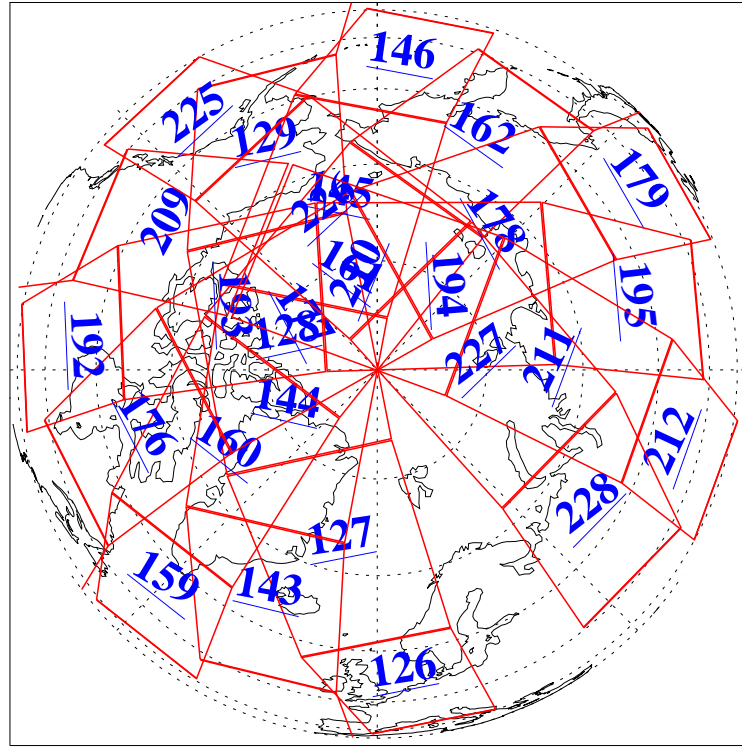

L1B Availability
AMSU Granules: 239
HSB Granules: 0
AIRS Granules: 240

9 Jun 2022
DoY 160
Aqua Day 7341

Northern Hemisphere Granules

Southern Hemisphere Granules