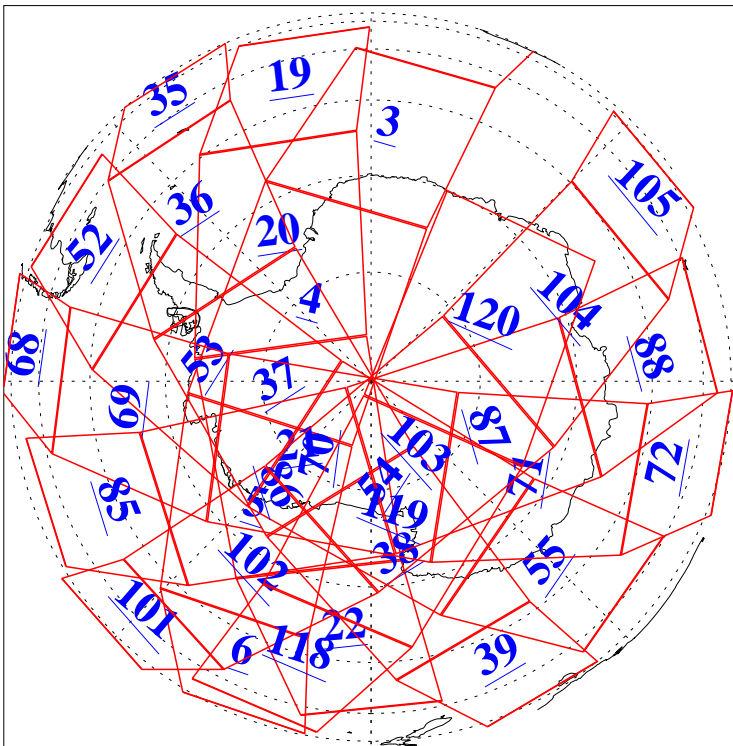

Legend: AMSU Available, **HSB Available**, AIRS Available