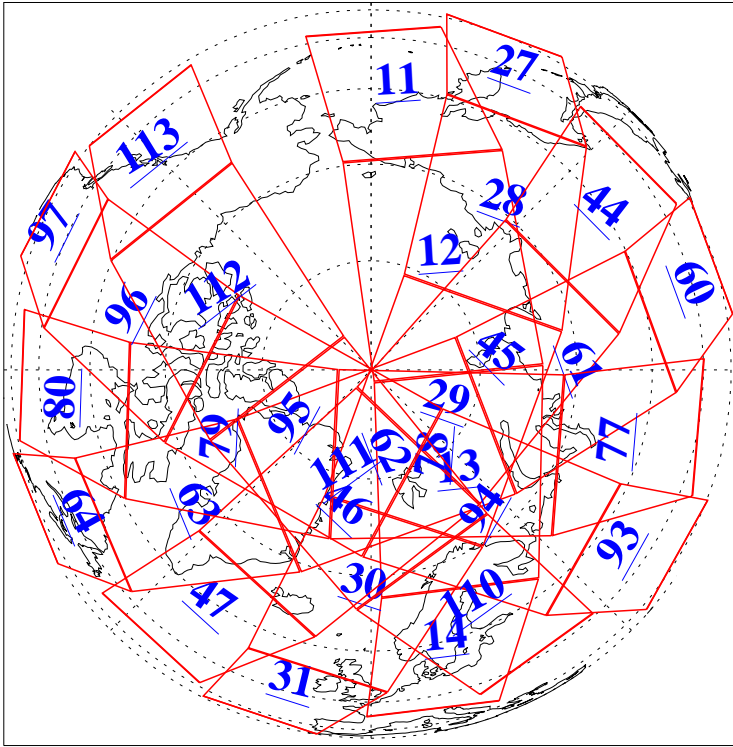

L1B Availability
 AMSU Granules: 239
 HSB Granules: 0
 AIRS Granules: 240

9 Jun 2022
 DoY 160
 Aqua Day 7341
 Granules: 1 to 120

Granules: 121 to 240

Legend: AMSU Available, HSB Available, AIRS Available

L1B Availability
 AMSU Granules: 239
 HSB Granules: 0
 AIRS Granules: 240

9 Jun 2022
 DoY 160
 Aqua Day 7341
 Ascending Granules

Descending Granules

Legend: AMSU Available, HSB Available, AIRS Available

L1B Availability
 AMSU Granules: 239
 HSB Granules: 0
 AIRS Granules: 240

9 Jun 2022
 DoY 160
 Aqua Day 7341

Northern Hemisphere Granules

Southern Hemisphere Granules

Legend: AMSU Available, **HSB Available**, AIRS Available