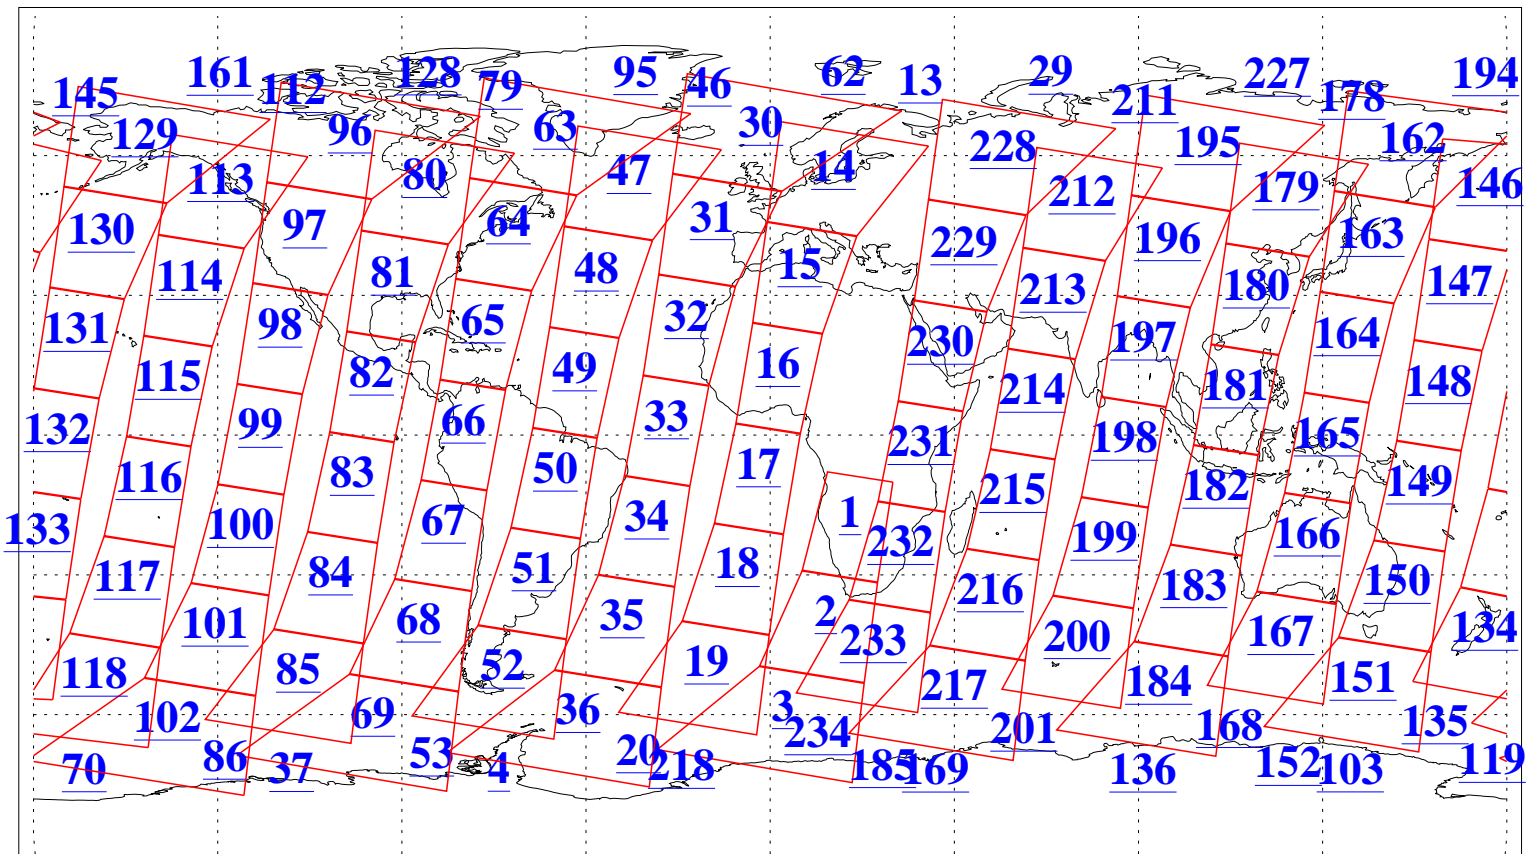

L1B Availability
 AMSU Granules: 239
 HSB Granules: 0
 AIRS Granules: 240

9 Jun 2022
 DoY 160
 Aqua Day 7341
 Granules: 1 to 120

Granules: 121 to 240

Legend: AMSU Available, HSB Available, AIRS Available

L1B Availability
 AMSU Granules: 239
 HSB Granules: 0
 AIRS Granules: 240

9 Jun 2022
 DoY 160
 Aqua Day 7341
 Ascending Granules

Descending Granules

Legend: AMSU Available, HSB Available, AIRS Available

L1B Availability
 AMSU Granules: 239
 HSB Granules: 0
 AIRS Granules: 240