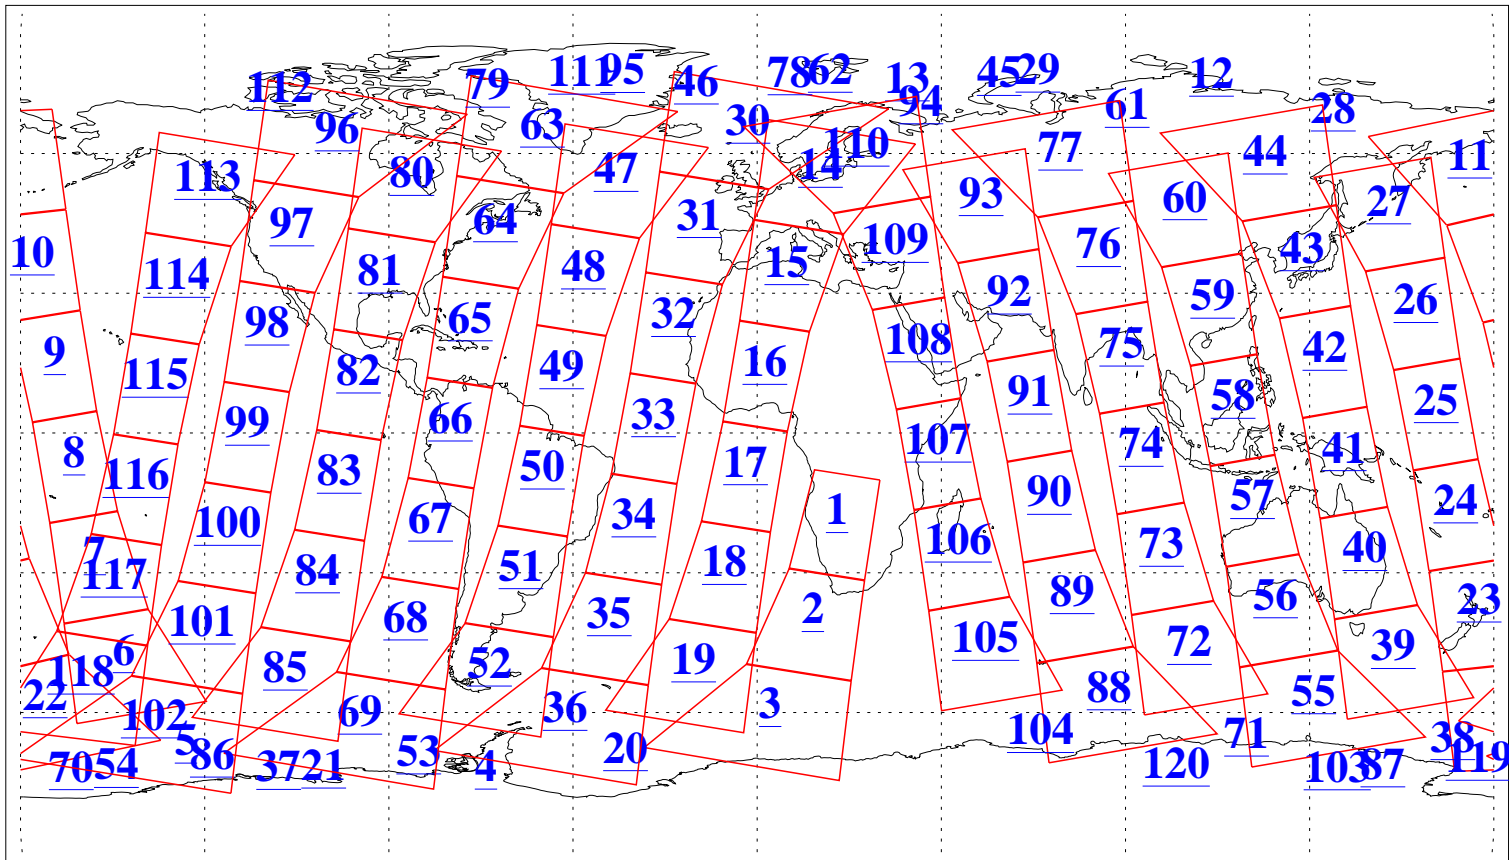

L1B Availability
 AMSU Granules: 239
 HSB Granules: 0
 AIRS Granules: 240

9 Jun 2022
 DoY 160
 Aqua Day 7341
 Granules: 1 to 120

Granules: 121 to 240

Legend: AMSU Available, HSB Available, AIRS Available

L1B Availability
 AMSU Granules: 239
 HSB Granules: 0
 AIRS Granules: 240

9 Jun 2022
 DoY 160
 Aqua Day 7341
 Ascending Granules

Descending Granules

Legend: AMSU Available, HSB Available, AIRS Available

L1B Availability
 AMSU Granules: 239
 HSB Granules: 0
 AIRS Granules: 240

9 Jun 2022
 DoY 160
 Aqua Day 7341

Northern Hemisphere Granules

Southern Hemisphere Granules

Legend: AMSU Available, **HSB Available**, AIRS Available