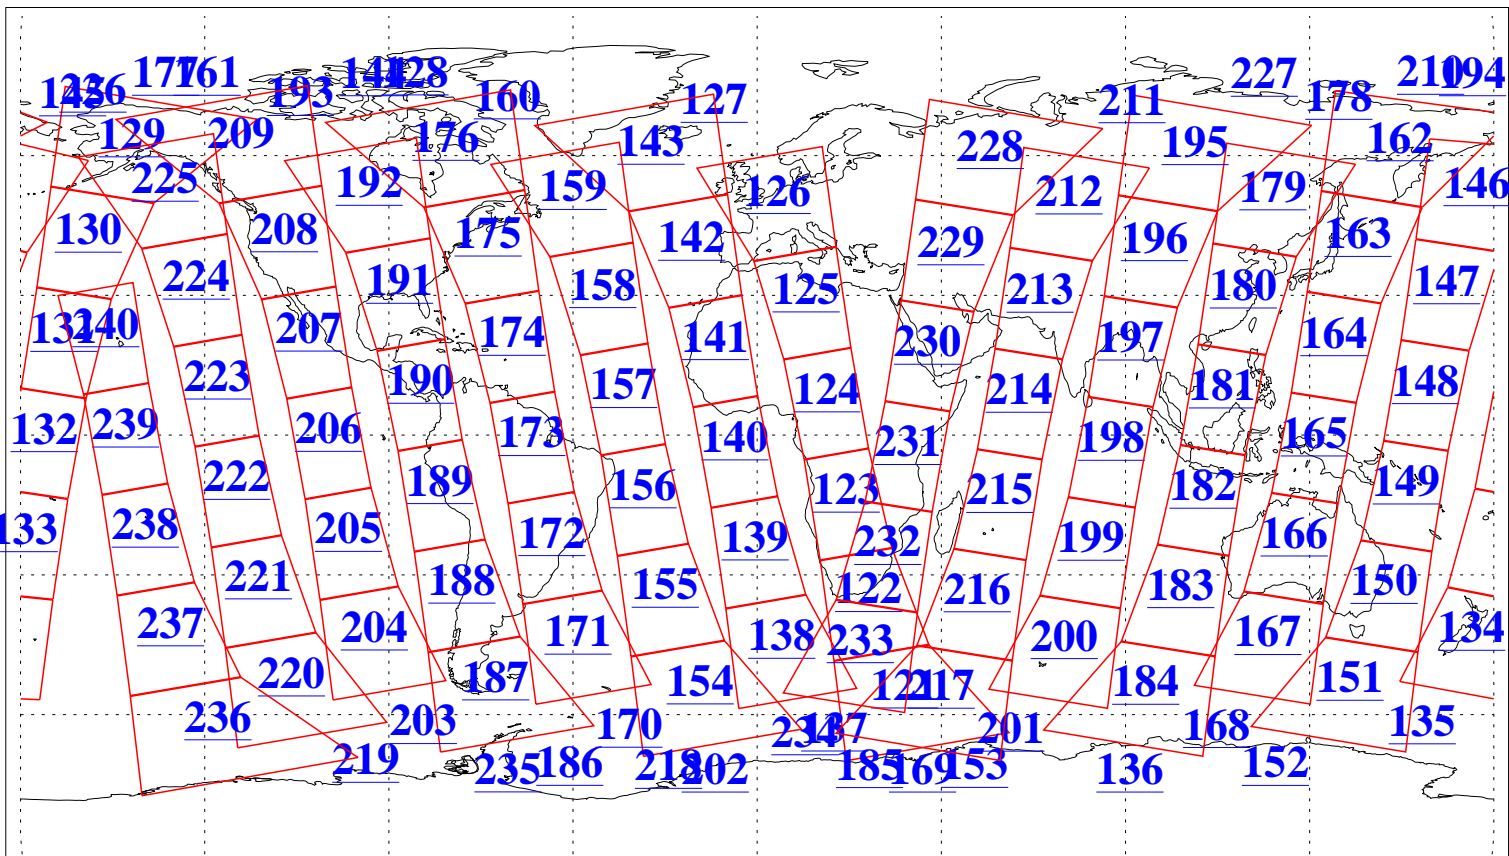

L1B Availability
 AMSU Granules: 239
 HSB Granules: 0
 AIRS Granules: 240

9 Jun 2022
 DoY 160
 Aqua Day 7341
 Granules: 1 to 120

Granules: 121 to 240

Legend: AMSU Available, HSB Available, AIRS Available

L1B Availability
 AMSU Granules: 239
 HSB Granules: 0
 AIRS Granules: 240

9 Jun 2022
 DoY 160
 Aqua Day 7341
 Ascending Granules

Descending Granules

Legend: AMSU Available, HSB Available, AIRS Available

L1B Availability
 AMSU Granules: 239
 HSB Granules: 0
 AIRS Granules: 240