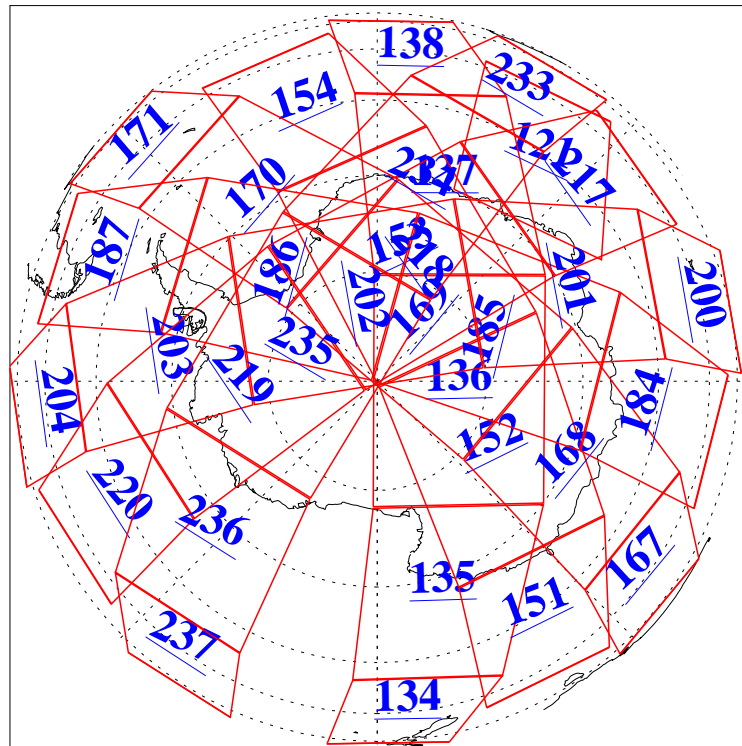

Legend: AMSU Available, **HSB Available**, AIRS Available