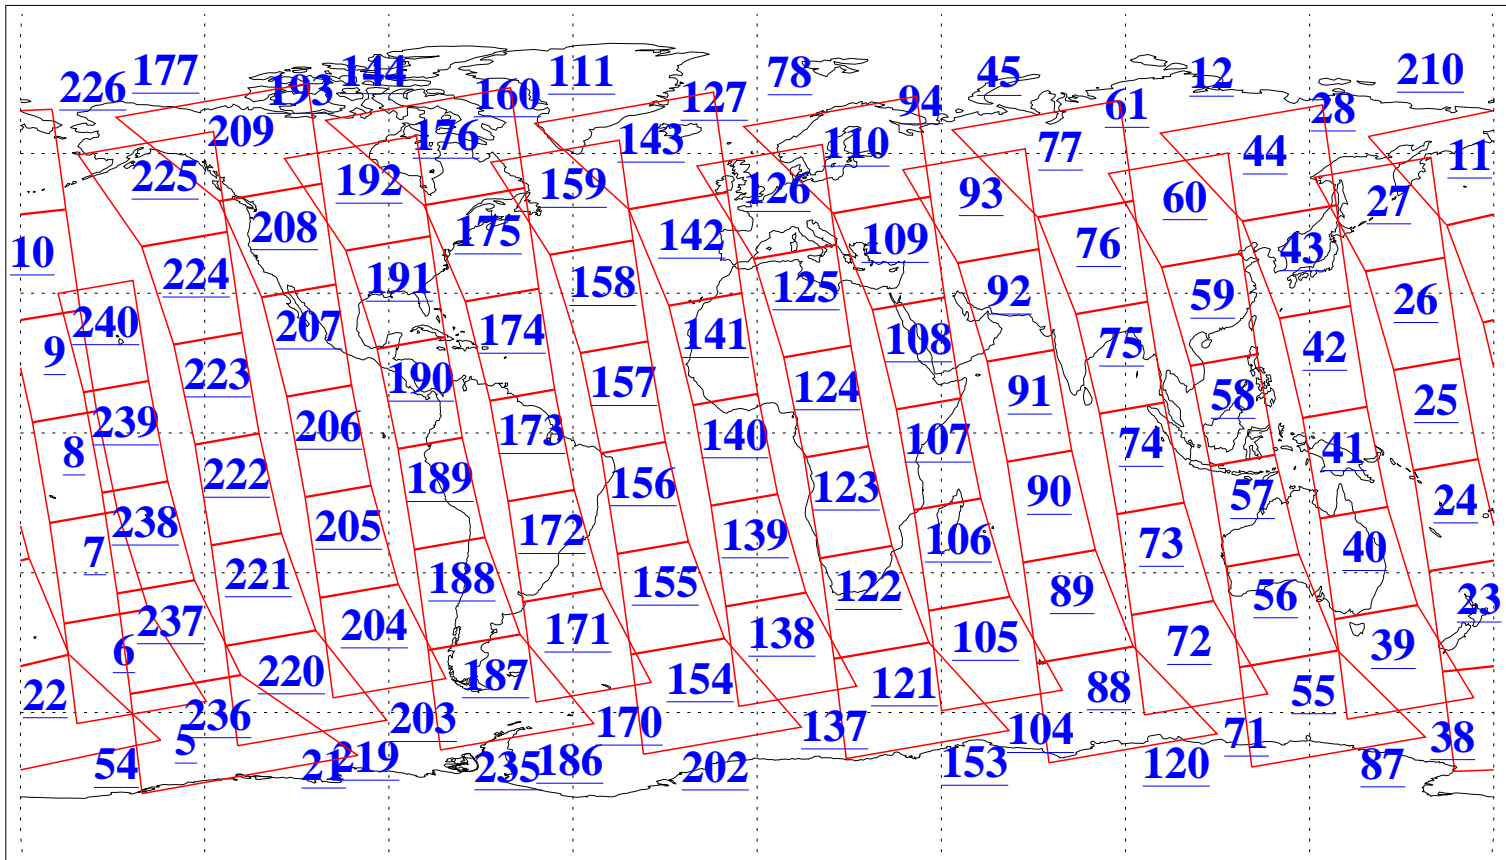

L1B Availability
 AMSU Granules: 239
 HSB Granules: 0
 AIRS Granules: 240

9 Jun 2022
 DoY 160
 Aqua Day 7341
 Granules: 1 to 120

Granules: 121 to 240

Legend: AMSU Available, HSB Available, AIRS Available

L1B Availability
 AMSU Granules: 239
 HSB Granules: 0
 AIRS Granules: 240

9 Jun 2022
 DoY 160
 Aqua Day 7341
 Ascending Granules

Descending Granules

Legend: AMSU Available, HSB Available, AIRS Available

L1B Availability
 AMSU Granules: 239
 HSB Granules: 0
 AIRS Granules: 240

9 Jun 2022
 DoY 160
 Aqua Day 7341

Northern Hemisphere Granules

Southern Hemisphere Granules

Legend: AMSU Available, **HSB Available**, AIRS Available