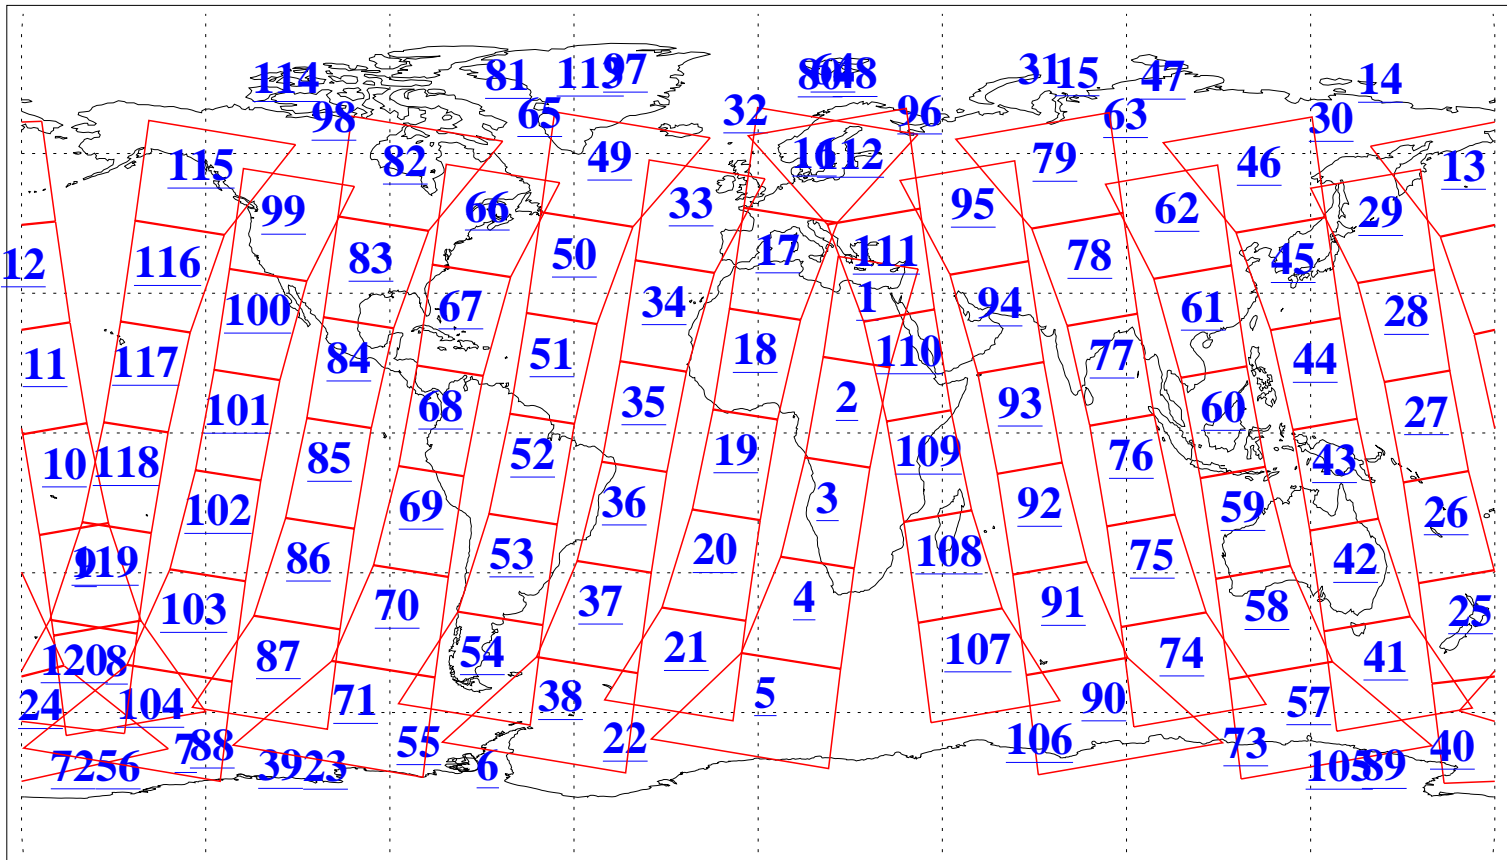

L1B Availability
 AMSU Granules: 234
 HSB Granules: 0
 AIRS Granules: 240

7 Jun 2022
 DoY 158
 Aqua Day 7339
 Granules: 1 to 120

Granules: 121 to 240

Legend: AMSU Available, HSB Available, AIRS Available

L1B Availability
 AMSU Granules: 234
 HSB Granules: 0
 AIRS Granules: 240

7 Jun 2022
 DoY 158
 Aqua Day 7339

Ascending Granules

Descending Granules

Legend: AMSU Available, HSB Available, AIRS Available

L1B Availability
 AMSU Granules: 234
 HSB Granules: 0
 AIRS Granules: 240

7 Jun 2022
 DoY 158
 Aqua Day 7339

Northern Hemisphere Granules

Southern Hemisphere Granules

Legend: AMSU Available, HSB Available, **AIRS Available**