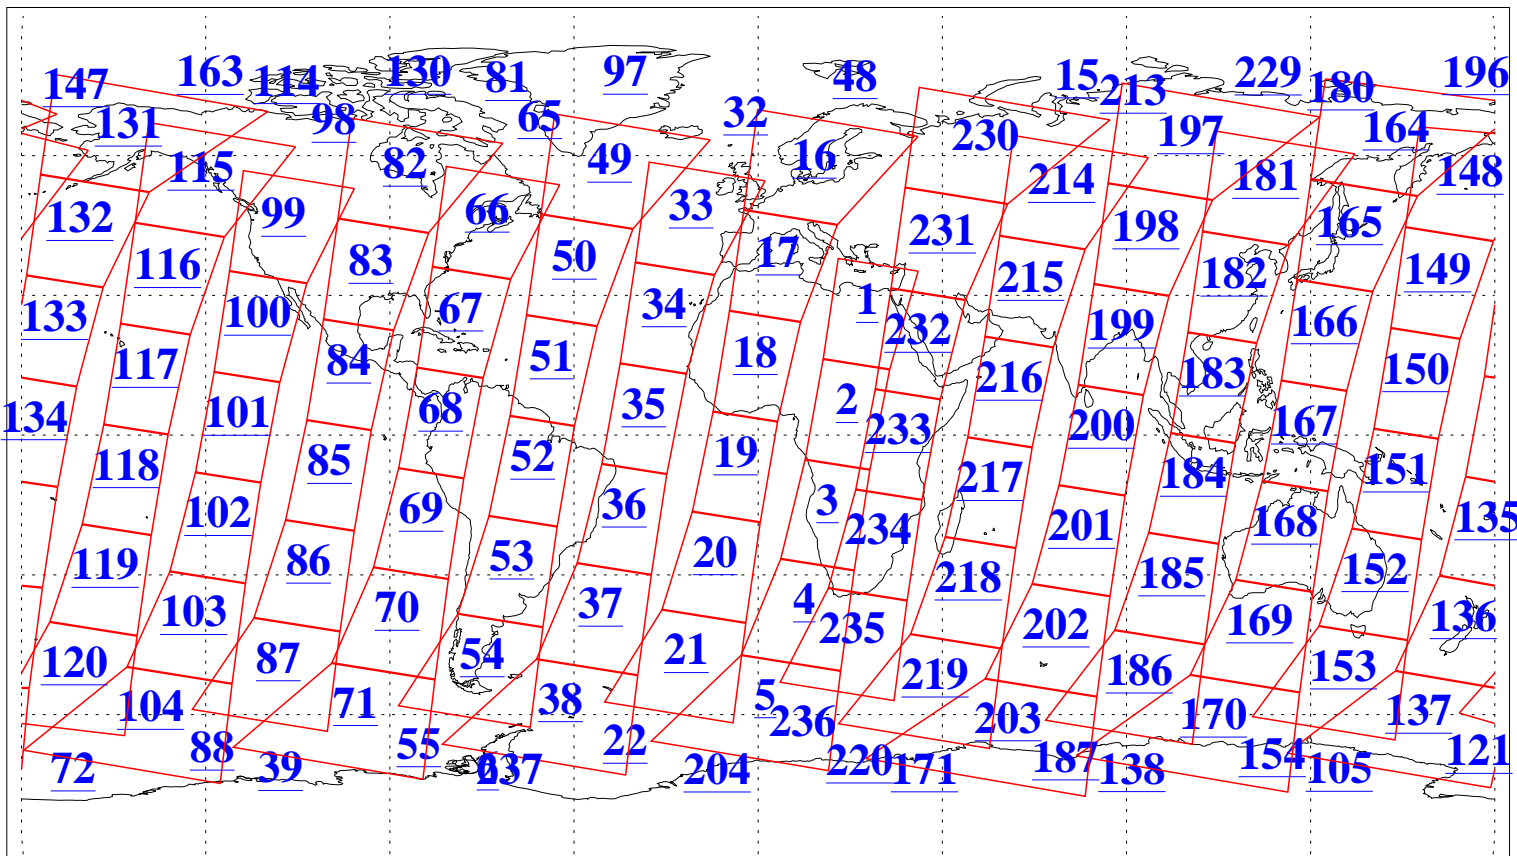

L1B Availability
 AMSU Granules: 234
 HSB Granules: 0
 AIRS Granules: 240

7 Jun 2022
 DoY 158
 Aqua Day 7339
 Granules: 1 to 120

Granules: 121 to 240

Legend: AMSU Available, HSB Available, AIRS Available

L1B Availability
 AMSU Granules: 234
 HSB Granules: 0
 AIRS Granules: 240

7 Jun 2022
 DoY 158
 Aqua Day 7339

Ascending Granules

Descending Granules

Legend: AMSU Available, HSB Available, AIRS Available

L1B Availability
 AMSU Granules: 234
 HSB Granules: 0
 AIRS Granules: 240

7 Jun 2022
 DoY 158
 Aqua Day 7339

Northern Hemisphere Granules

Southern Hemisphere Granules

Legend: AMSU Available, HSB Available, **AIRS Available**