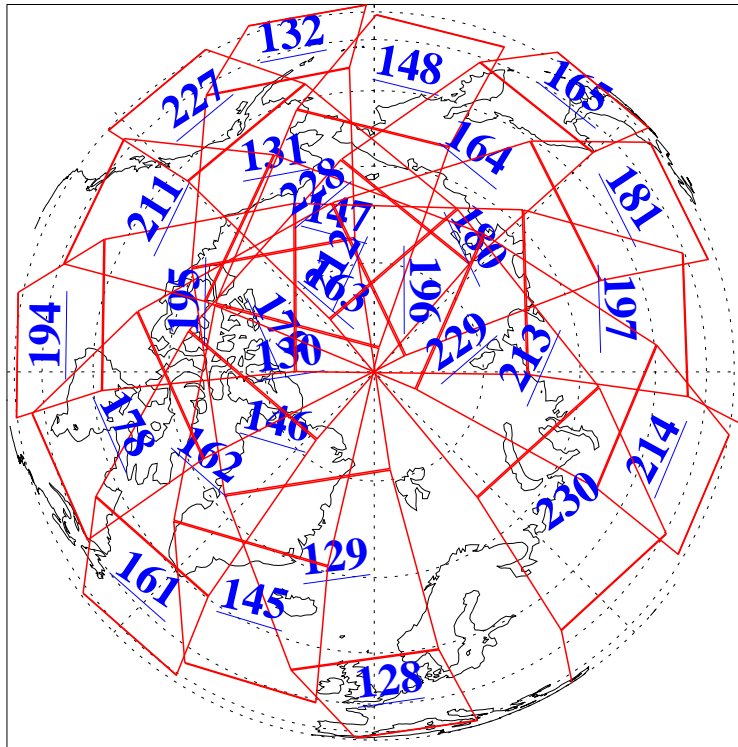

L1B Availability
AMSU Granules: 234
HSB Granules: 0
AIRS Granules: 240

7 Jun 2022
DoY 158
Aqua Day 7339

Northern Hemisphere Granules

Southern Hemisphere Granules