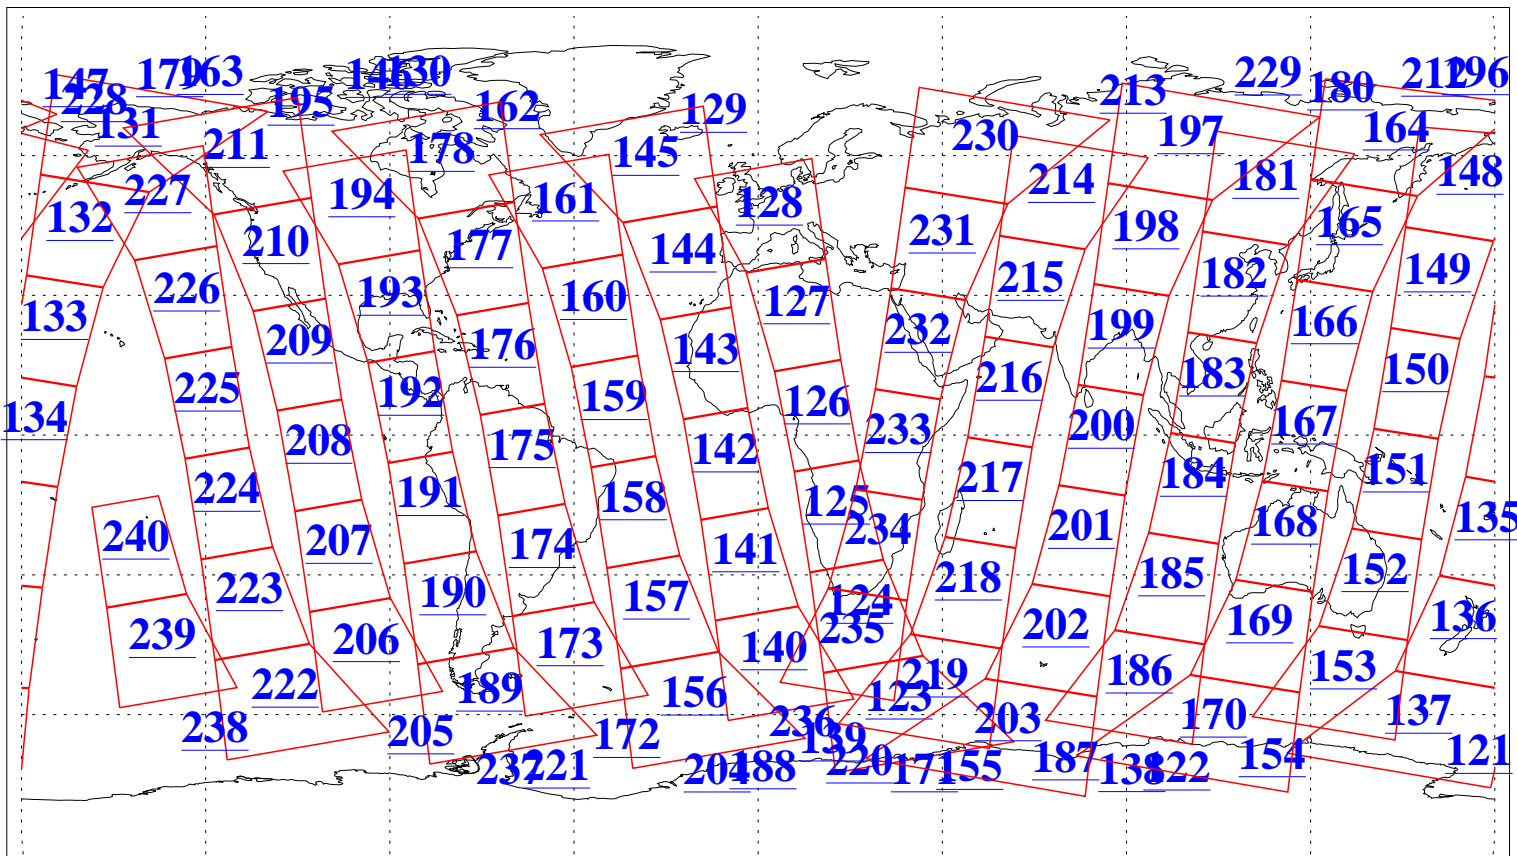

L1B Availability
 AMSU Granules: 234
 HSB Granules: 0
 AIRS Granules: 240

7 Jun 2022
 DoY 158
 Aqua Day 7339
 Granules: 1 to 120

Granules: 121 to 240

Legend: AMSU Available, HSB Available, AIRS Available

L1B Availability
 AMSU Granules: 234
 HSB Granules: 0
 AIRS Granules: 240

7 Jun 2022
 DoY 158
 Aqua Day 7339

Ascending Granules

Descending Granules

Legend: AMSU Available, HSB Available, AIRS Available

L1B Availability
 AMSU Granules: 234
 HSB Granules: 0
 AIRS Granules: 240

7 Jun 2022
 DoY 158
 Aqua Day 7339

Northern Hemisphere Granules

Southern Hemisphere Granules

Legend: AMSU Available, HSB Available, **AIRS Available**