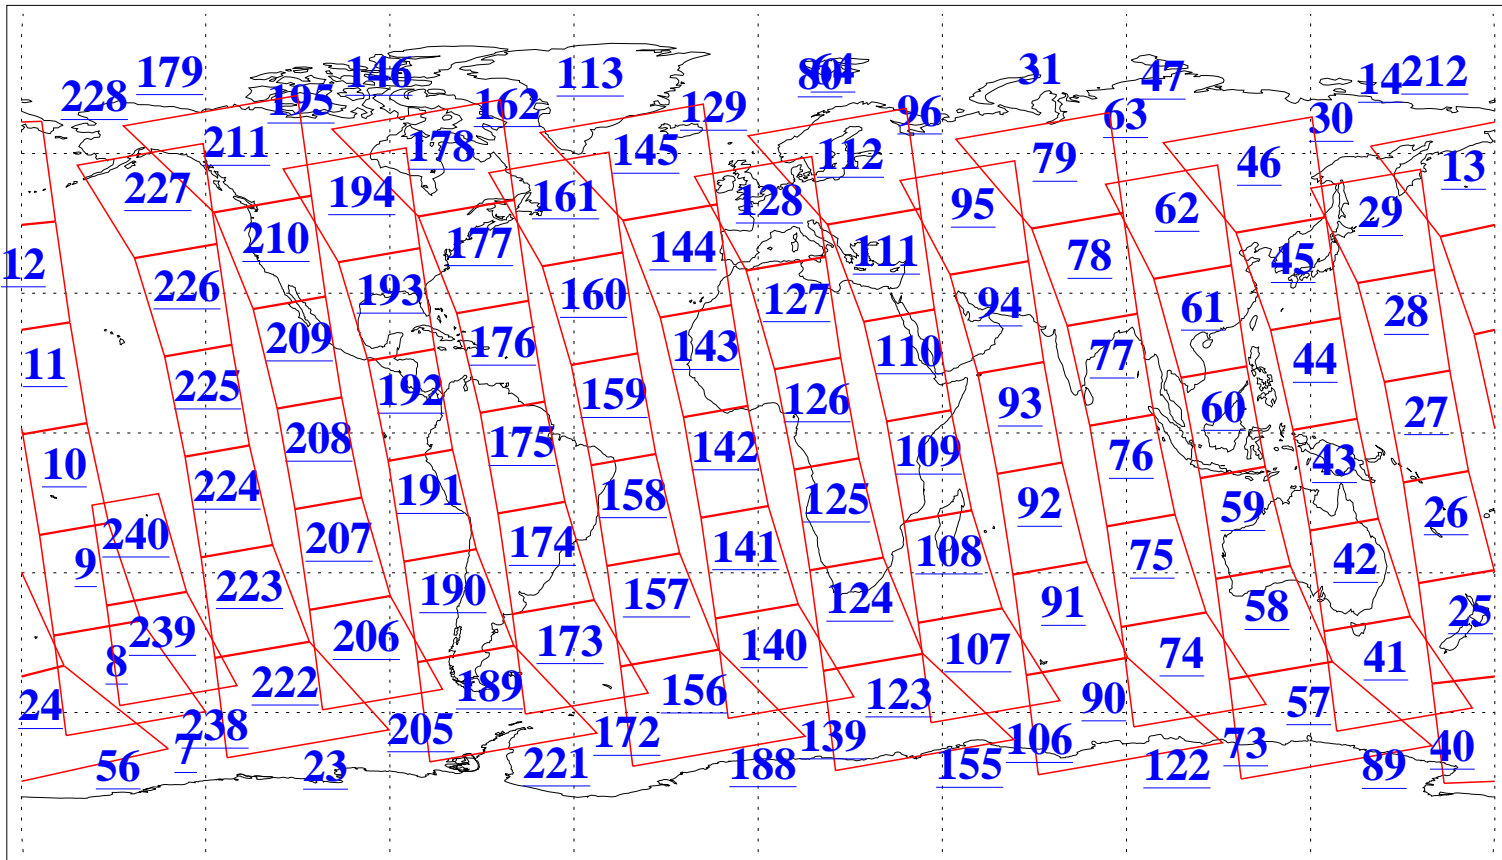

L1B Availability
 AMSU Granules: 234
 HSB Granules: 0
 AIRS Granules: 240

7 Jun 2022
 DoY 158
 Aqua Day 7339
 Granules: 1 to 120

Granules: 121 to 240

Legend: AMSU Available, HSB Available, AIRS Available

L1B Availability
 AMSU Granules: 234
 HSB Granules: 0
 AIRS Granules: 240

7 Jun 2022
 DoY 158
 Aqua Day 7339

Ascending Granules

Descending Granules

Legend: AMSU Available, HSB Available, AIRS Available

L1B Availability
 AMSU Granules: 234
 HSB Granules: 0
 AIRS Granules: 240

7 Jun 2022
 DoY 158
 Aqua Day 7339

Northern Hemisphere Granules

Southern Hemisphere Granules

Legend: AMSU Available, HSB Available, **AIRS Available**