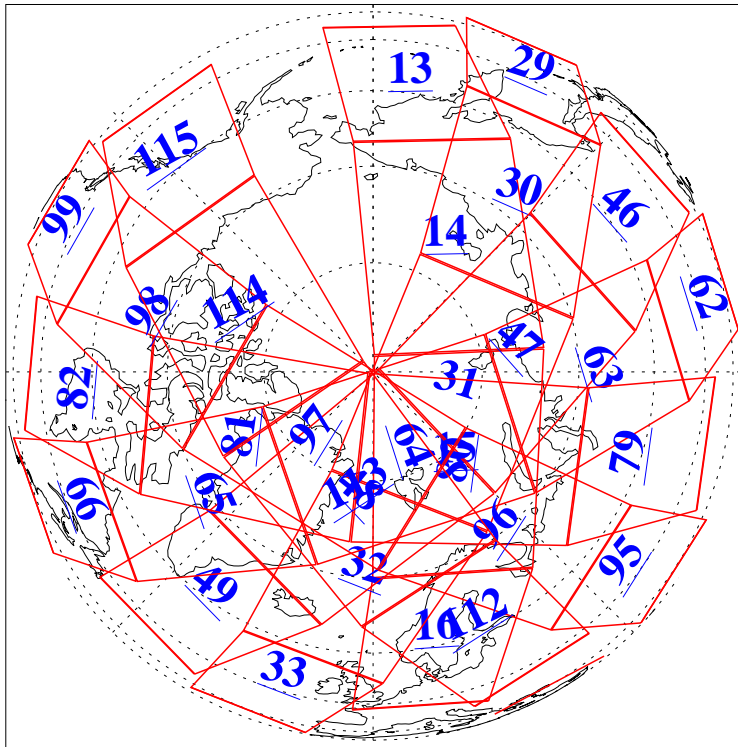

L1B Availability
 AMSU Granules: 234
 HSB Granules: 0
 AIRS Granules: 240

7 Jun 2022
 DoY 158
 Aqua Day 7339
 Granules: 1 to 120

Granules: 121 to 240

Legend: AMSU Available, HSB Available, AIRS Available

L1B Availability
 AMSU Granules: 234
 HSB Granules: 0
 AIRS Granules: 240

7 Jun 2022
 DoY 158
 Aqua Day 7339

Ascending Granules

Descending Granules

Legend: AMSU Available, HSB Available, AIRS Available

L1B Availability
 AMSU Granules: 234
 HSB Granules: 0
 AIRS Granules: 240

7 Jun 2022
 DoY 158
 Aqua Day 7339

Northern Hemisphere Granules

Southern Hemisphere Granules

Legend: AMSU Available, HSB Available, **AIRS Available**