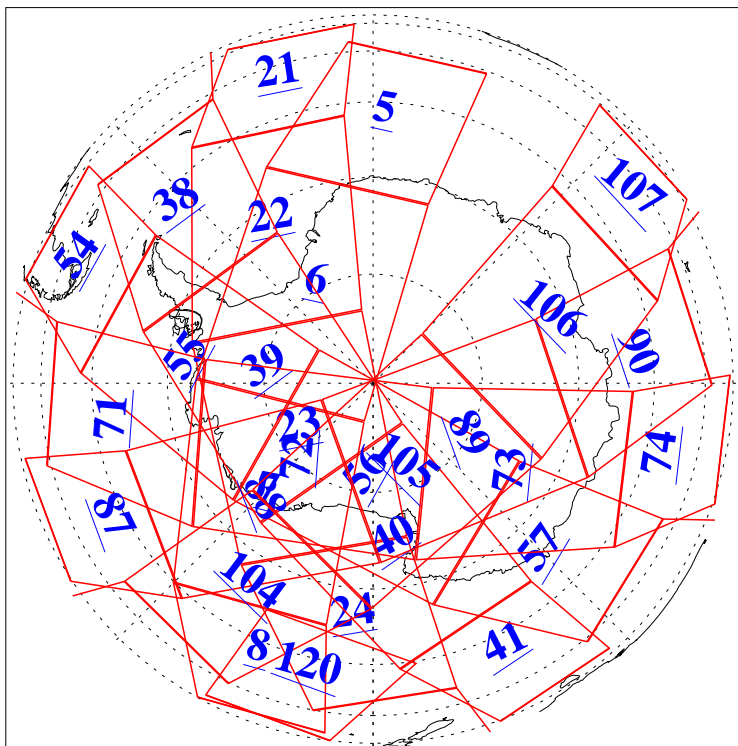

L1B Availability
 AMSU Granules: 234
 HSB Granules: 0
 AIRS Granules: 240

7 Jun 2022
 DoY 158
 Aqua Day 7339
 Granules: 1 to 120

Granules: 121 to 240

Legend: AMSU Available, HSB Available, AIRS Available

L1B Availability
 AMSU Granules: 234
 HSB Granules: 0
 AIRS Granules: 240

7 Jun 2022
 DoY 158
 Aqua Day 7339

Ascending Granules

Descending Granules

Legend: AMSU Available, HSB Available, AIRS Available

L1B Availability
 AMSU Granules: 234
 HSB Granules: 0
 AIRS Granules: 240

7 Jun 2022
 DoY 158
 Aqua Day 7339

Northern Hemisphere Granules

Southern Hemisphere Granules

Legend: AMSU Available, HSB Available, **AIRS Available**