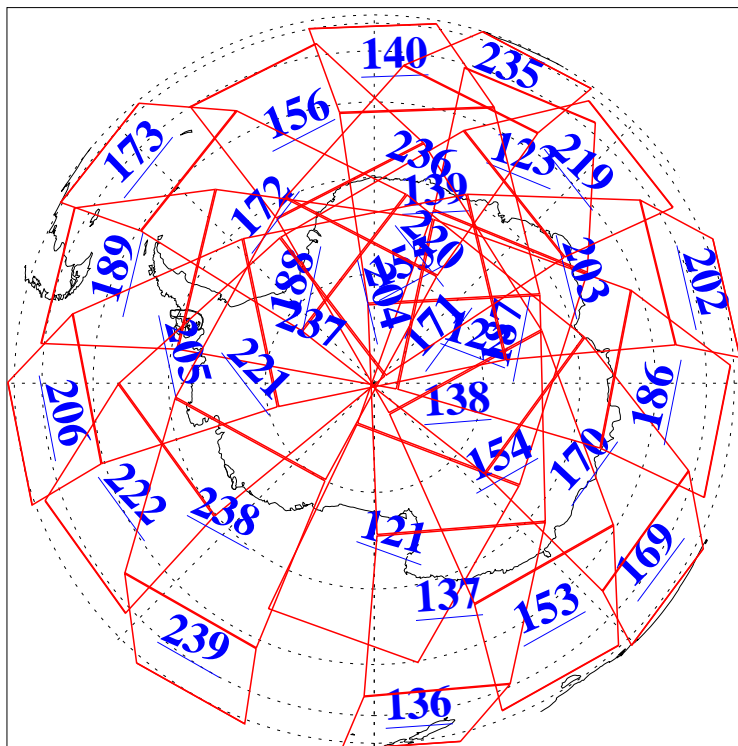

Legend: AMSU Available, HSB Available, **AIRS Available**