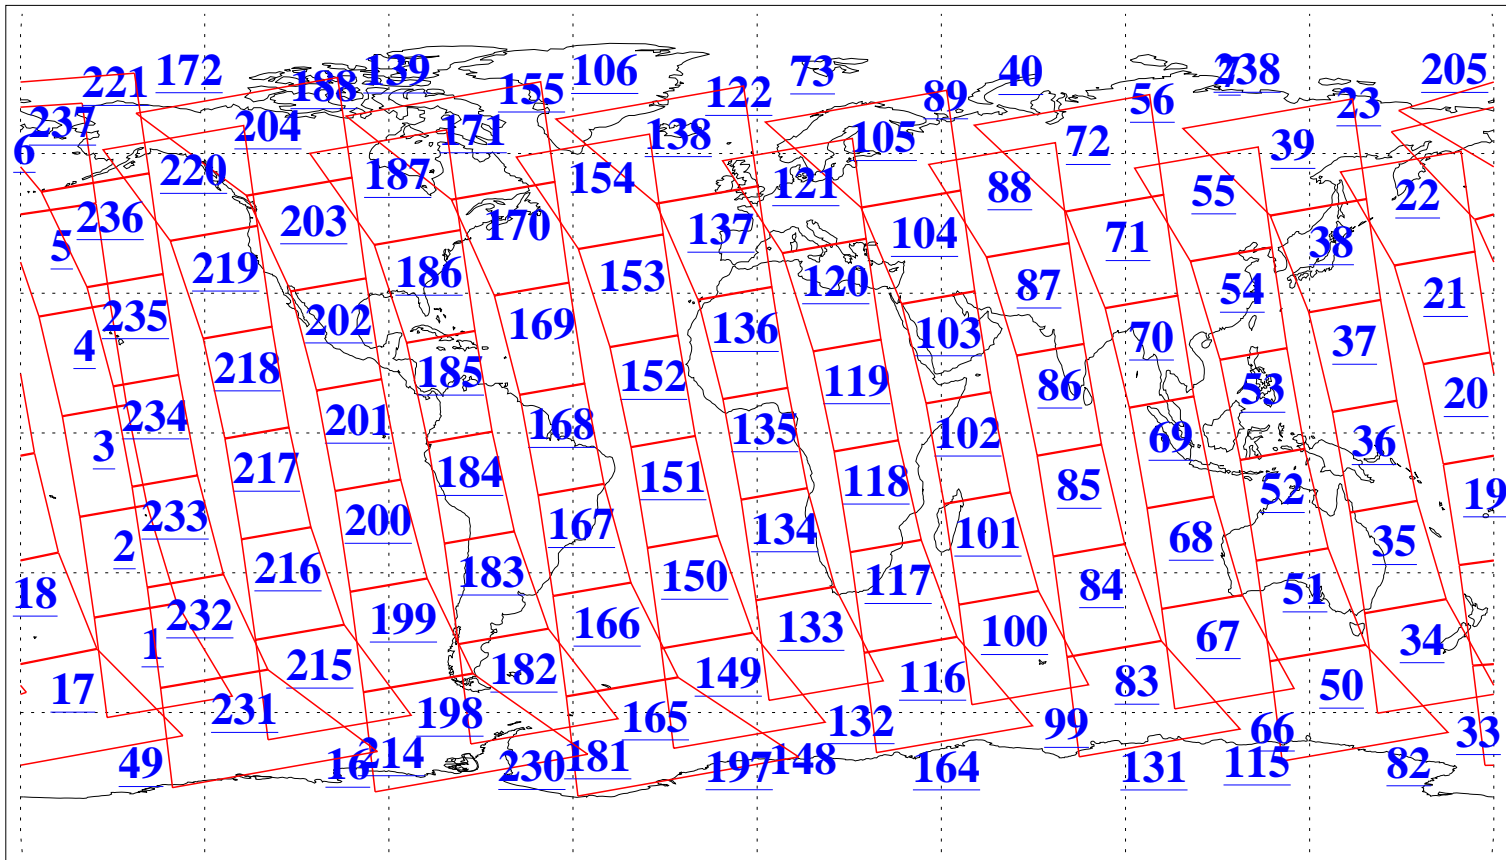

L1B Availability
AMSU Granules: 234
HSB Granules: 0
AIRS Granules: 240

6 Jun 2022
DoY 157
Aqua Day 7338
Granules: 1 to 120

Granules: 121 to 240

Legend: AMSU Available, HSB Available, AIRS Available

L1B Availability
AMSU Granules: 234
HSB Granules: 0
AIRS Granules: 240

6 Jun 2022
DoY 157
Aqua Day 7338

Ascending Granules

Descending Granules

Legend: AMSU Available, HSB Available, AIRS Available

L1B Availability
 AMSU Granules: 234
 HSB Granules: 0
 AIRS Granules: 240

6 Jun 2022
 DoY 157
 Aqua Day 7338

Northern Hemisphere Granules

Southern Hemisphere Granules

Legend: AMSU Available, HSB Available, **AIRS Available**