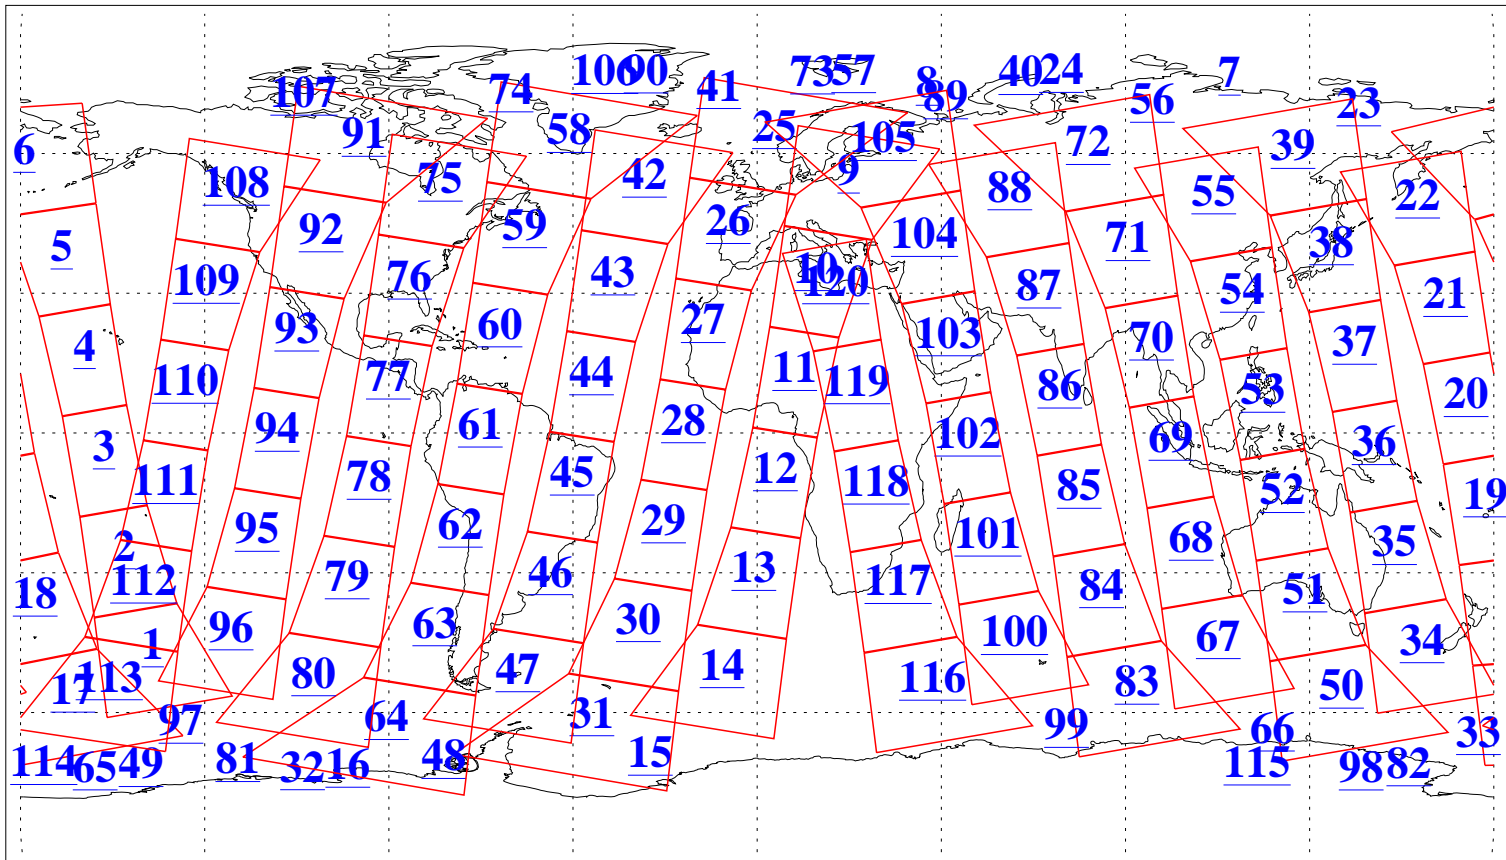

L1B Availability
AMSU Granules: 234
HSB Granules: 0
AIRS Granules: 240

6 Jun 2022
DoY 157
Aqua Day 7338
Granules: 1 to 120

Granules: 121 to 240

Legend: AMSU Available, HSB Available, AIRS Available

L1B Availability
AMSU Granules: 234
HSB Granules: 0
AIRS Granules: 240

6 Jun 2022
DoY 157
Aqua Day 7338

Ascending Granules

Descending Granules

Legend: AMSU Available, HSB Available, AIRS Available

L1B Availability
 AMSU Granules: 234
 HSB Granules: 0
 AIRS Granules: 240

6 Jun 2022
 DoY 157
 Aqua Day 7338

Northern Hemisphere Granules

Southern Hemisphere Granules

Legend: AMSU Available, HSB Available, **AIRS Available**