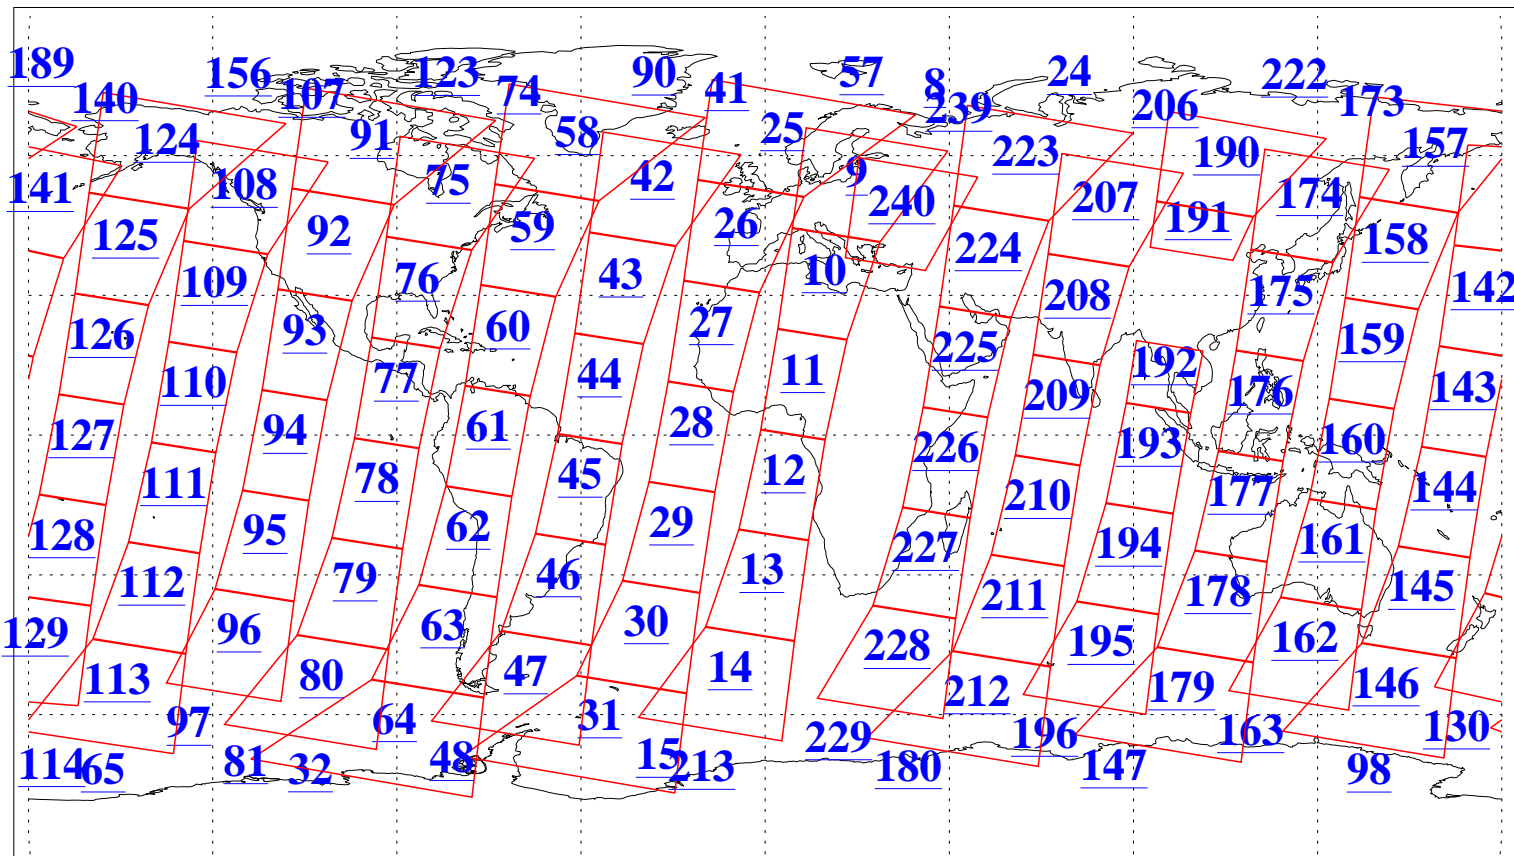

L1B Availability
AMSU Granules: 234
HSB Granules: 0
AIRS Granules: 240

6 Jun 2022
DoY 157
Aqua Day 7338
Granules: 1 to 120

Granules: 121 to 240

Legend: AMSU Available, HSB Available, AIRS Available

L1B Availability
AMSU Granules: 234
HSB Granules: 0
AIRS Granules: 240

6 Jun 2022
DoY 157
Aqua Day 7338

Ascending Granules

Descending Granules

Legend: AMSU Available, HSB Available, AIRS Available

L1B Availability
 AMSU Granules: 234
 HSB Granules: 0
 AIRS Granules: 240

6 Jun 2022
 DoY 157
 Aqua Day 7338

Northern Hemisphere Granules

Southern Hemisphere Granules

Legend: AMSU Available, HSB Available, **AIRS Available**