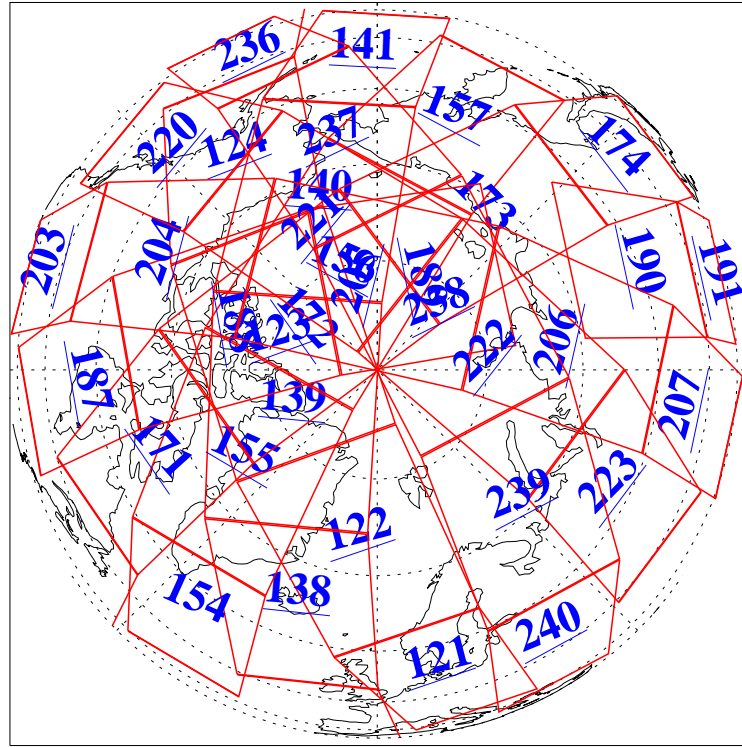

6 Jun 2022
DoY 157
Aqua Day 7338

Ascending Granules

Descending Granules

Legend: AMSU Available, HSB Available, AIRS Available

L1B Availability
 AMSU Granules: 234
 HSB Granules: 0
 AIRS Granules: 240

6 Jun 2022
 DoY 157
 Aqua Day 7338

Northern Hemisphere Granules

Southern Hemisphere Granules

Legend: AMSU Available, HSB Available, **AIRS Available**