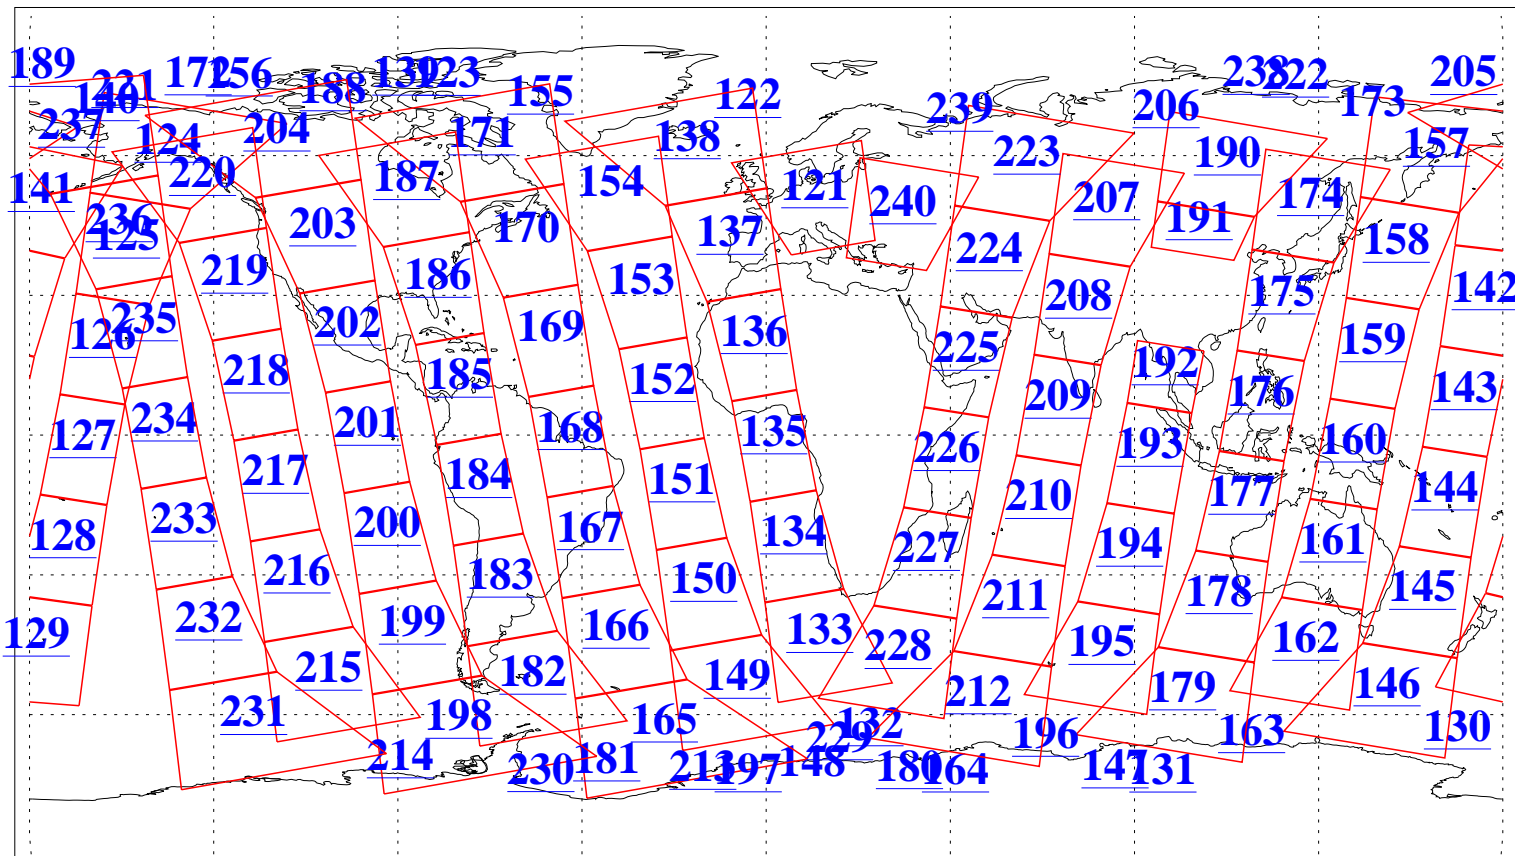

L1B Availability
AMSU Granules: 234
HSB Granules: 0
AIRS Granules: 240

6 Jun 2022
DoY 157
Aqua Day 7338
Granules: 1 to 120

Granules: 121 to 240

Legend: AMSU Available, HSB Available, AIRS Available

L1B Availability
AMSU Granules: 234
HSB Granules: 0
AIRS Granules: 240

6 Jun 2022
DoY 157
Aqua Day 7338

Ascending Granules

Descending Granules

Legend: AMSU Available, HSB Available, AIRS Available

L1B Availability
 AMSU Granules: 234
 HSB Granules: 0
 AIRS Granules: 240

6 Jun 2022
 DoY 157
 Aqua Day 7338

Northern Hemisphere Granules

Southern Hemisphere Granules

Legend: AMSU Available, HSB Available, **AIRS Available**