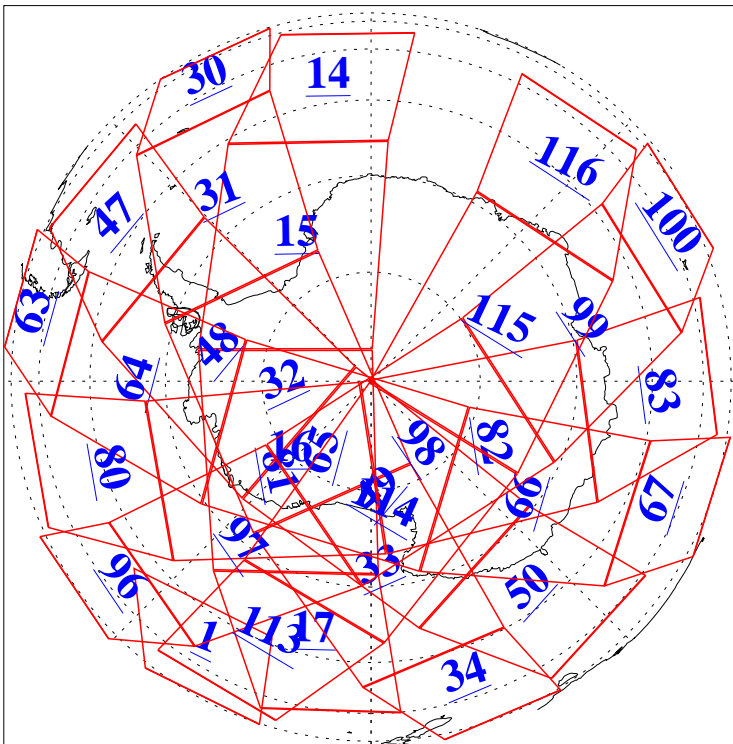

L1B Availability
AMSU Granules: 234
HSB Granules: 0
AIRS Granules: 240

6 Jun 2022
DoY 157
Aqua Day 7338
Granules: 1 to 120

Granules: 121 to 240

Legend: AMSU Available, HSB Available, AIRS Available

L1B Availability
AMSU Granules: 234
HSB Granules: 0
AIRS Granules: 240

6 Jun 2022
DoY 157
Aqua Day 7338

Ascending Granules

Descending Granules

Legend: AMSU Available, HSB Available, AIRS Available

L1B Availability
 AMSU Granules: 234
 HSB Granules: 0
 AIRS Granules: 240

6 Jun 2022
 DoY 157
 Aqua Day 7338

Northern Hemisphere Granules

Southern Hemisphere Granules

Legend: AMSU Available, HSB Available, **AIRS Available**