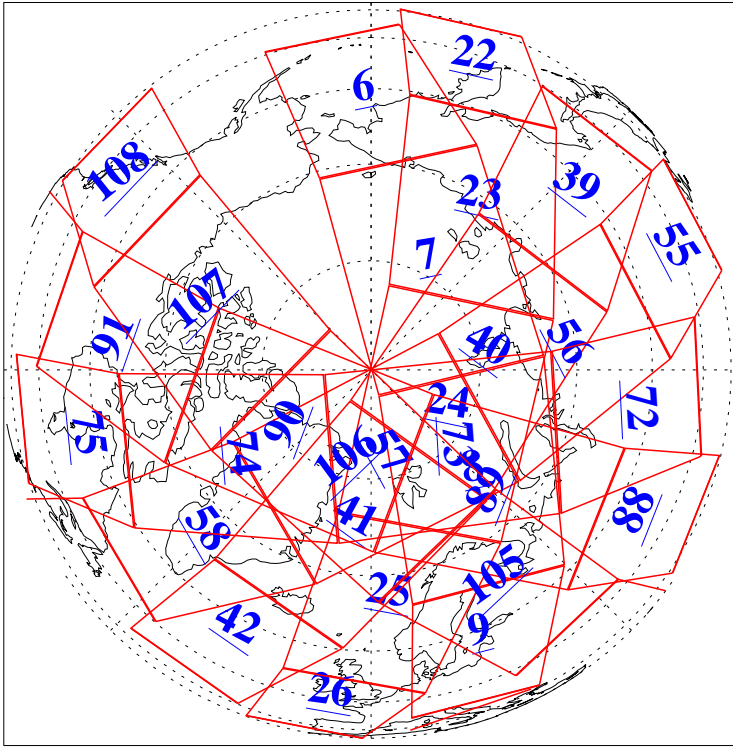

L1B Availability
AMSU Granules: 234
HSB Granules: 0
AIRS Granules: 240

6 Jun 2022
DoY 157
Aqua Day 7338
Granules: 1 to 120

Granules: 121 to 240

Legend: AMSU Available, HSB Available, AIRS Available

L1B Availability
AMSU Granules: 234
HSB Granules: 0
AIRS Granules: 240

6 Jun 2022
DoY 157
Aqua Day 7338

Ascending Granules

Descending Granules

Legend: AMSU Available, HSB Available, AIRS Available

L1B Availability
 AMSU Granules: 234
 HSB Granules: 0
 AIRS Granules: 240

6 Jun 2022
 DoY 157
 Aqua Day 7338

Northern Hemisphere Granules

Southern Hemisphere Granules

Legend: AMSU Available, HSB Available, **AIRS Available**