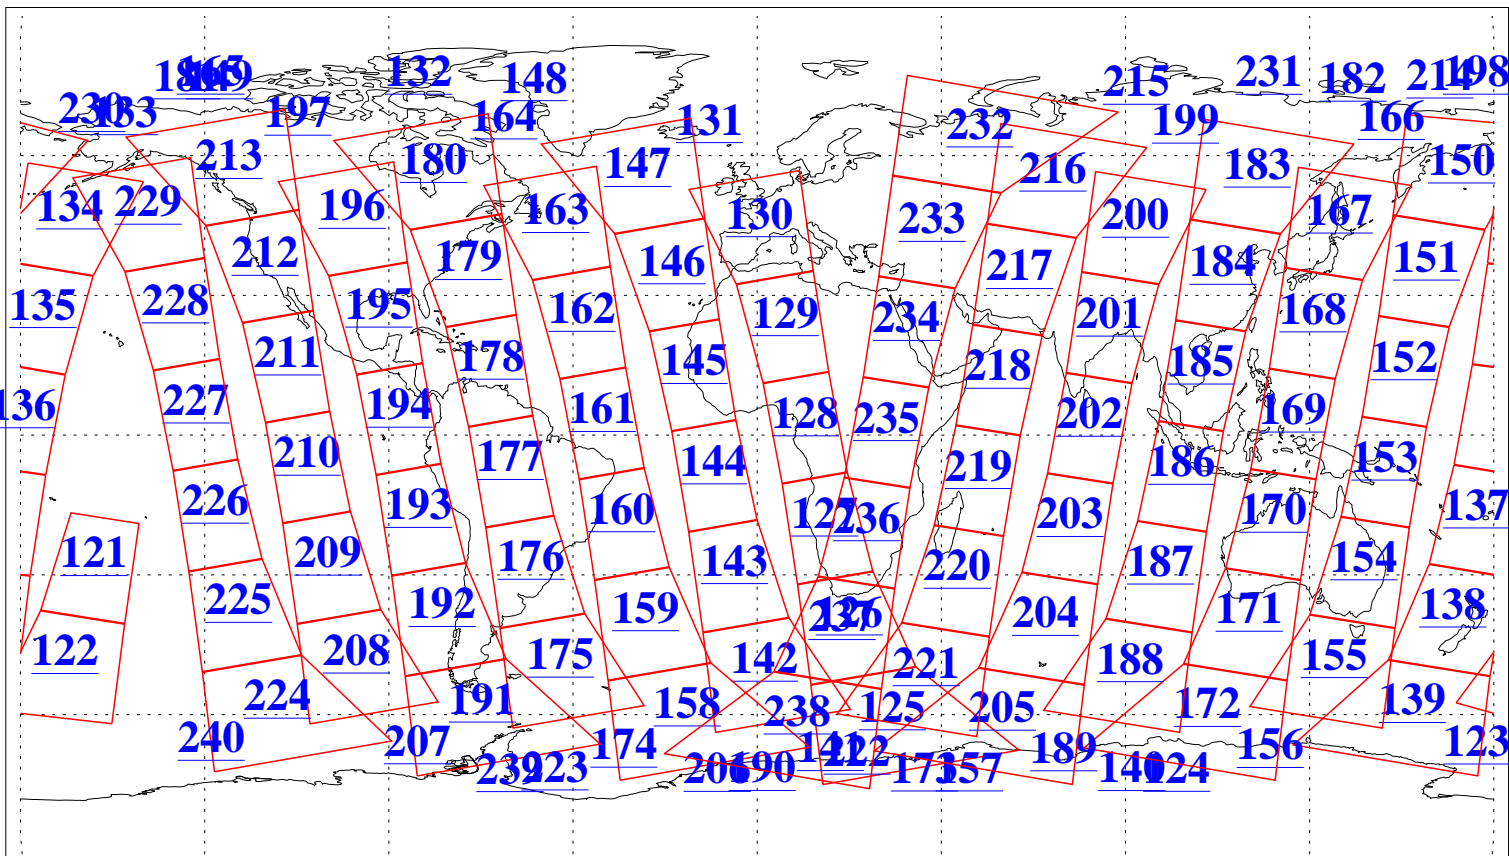

L1B Availability
 AMSU Granules: 240
 HSB Granules: 0
 AIRS Granules: 240

5 Jun 2022
 DoY 156
 Aqua Day 7337
 Granules: 1 to 120

Granules: 121 to 240

Legend: AMSU Available, *HSB Available*, *AIRS Available*

L1B Availability
 AMSU Granules: 240
 HSB Granules: 0
 AIRS Granules: 240

5 Jun 2022
 DoY 156
 Aqua Day 7337

Ascending Granules

Descending Granules

Legend: AMSU Available, HSB Available, AIRS Available

L1B Availability
 AMSU Granules: 240
 HSB Granules: 0
 AIRS Granules: 240