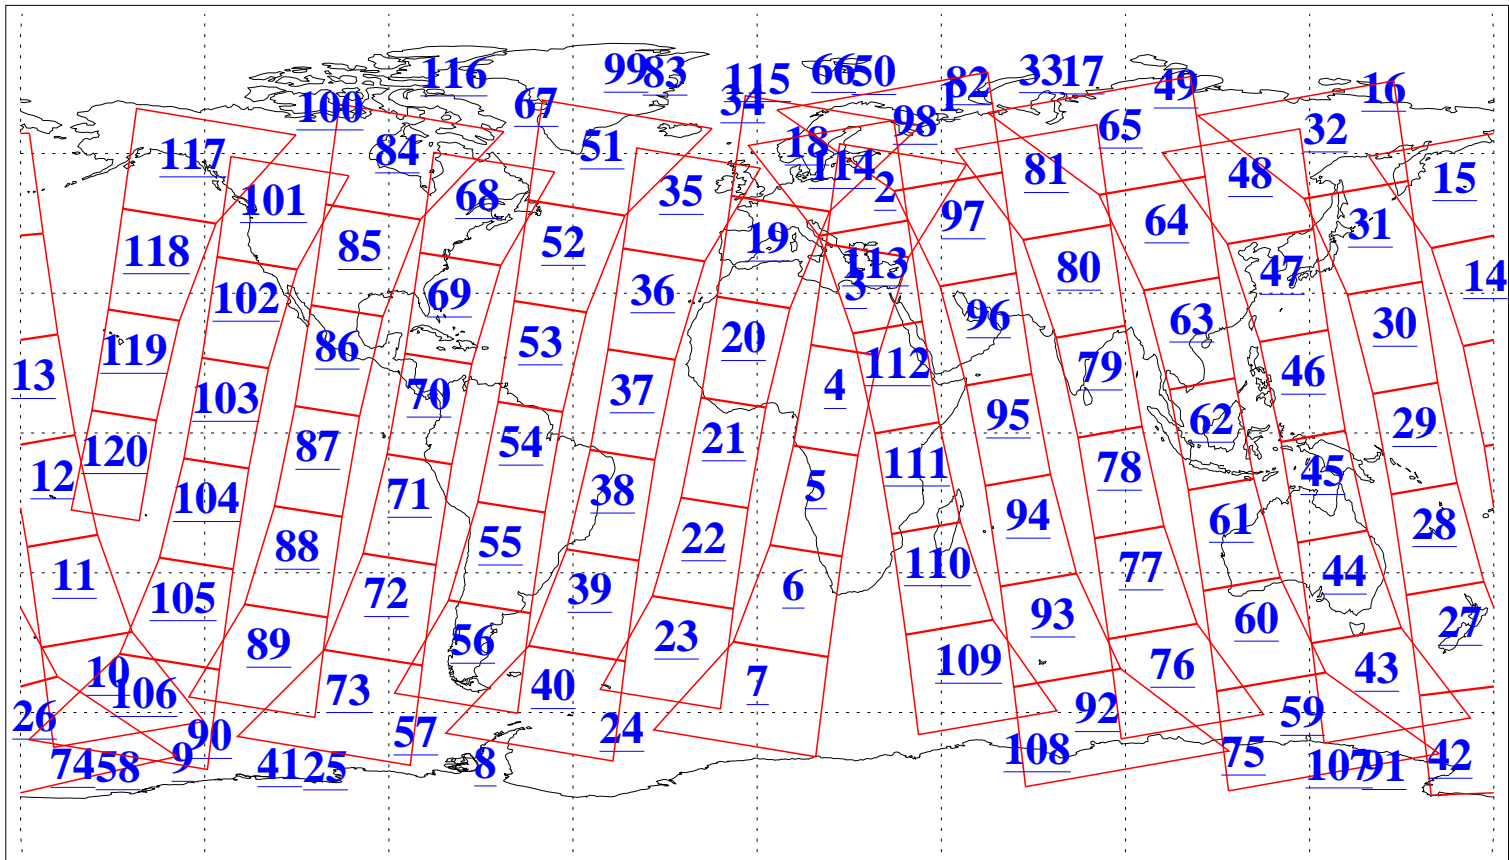

L1B Availability
 AMSU Granules: 240
 HSB Granules: 0
 AIRS Granules: 240

5 Jun 2022
 DoY 156
 Aqua Day 7337
 Granules: 1 to 120

Granules: 121 to 240

Legend: AMSU Available, *HSB Available*, *AIRS Available*

L1B Availability
 AMSU Granules: 240
 HSB Granules: 0
 AIRS Granules: 240

5 Jun 2022
 DoY 156
 Aqua Day 7337

Ascending Granules

Descending Granules

Legend: AMSU Available, HSB Available, AIRS Available

L1B Availability
 AMSU Granules: 240
 HSB Granules: 0
 AIRS Granules: 240

5 Jun 2022
 DoY 156
 Aqua Day 7337

Northern Hemisphere Granules

Southern Hemisphere Granules

Legend: AMSU Available, HSB Available, **AIRS Available**