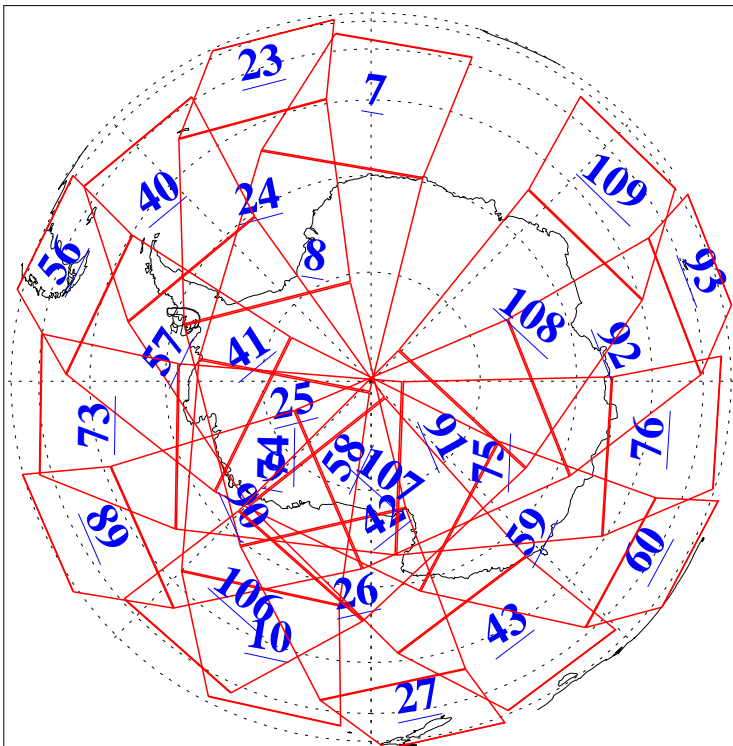

L1B Availability
 AMSU Granules: 240
 HSB Granules: 0
 AIRS Granules: 240

5 Jun 2022
 DoY 156
 Aqua Day 7337
 Granules: 1 to 120

Granules: 121 to 240

Legend: AMSU Available, *HSB Available*, *AIRS Available*

L1B Availability
 AMSU Granules: 240
 HSB Granules: 0
 AIRS Granules: 240

5 Jun 2022
 DoY 156
 Aqua Day 7337

Ascending Granules

Descending Granules

Legend: AMSU Available, HSB Available, AIRS Available

L1B Availability
 AMSU Granules: 240
 HSB Granules: 0
 AIRS Granules: 240

5 Jun 2022
 DoY 156
 Aqua Day 7337

Northern Hemisphere Granules

Southern Hemisphere Granules

Legend: AMSU Available, HSB Available, **AIRS Available**