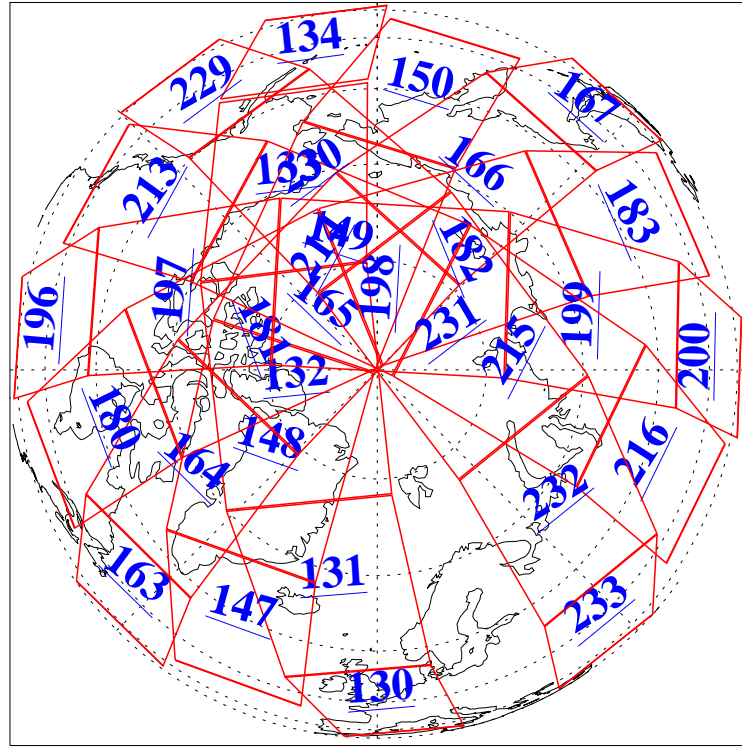

L1B Availability
 AMSU Granules: 240
 HSB Granules: 0
 AIRS Granules: 240

5 Jun 2022
 DoY 156
 Aqua Day 7337

Ascending Granules

Descending Granules

Legend: AMSU Available, HSB Available, AIRS Available

L1B Availability
 AMSU Granules: 240
 HSB Granules: 0
 AIRS Granules: 240

5 Jun 2022
 DoY 156
 Aqua Day 7337

Northern Hemisphere Granules

Southern Hemisphere Granules

Legend: AMSU Available, HSB Available, **AIRS Available**