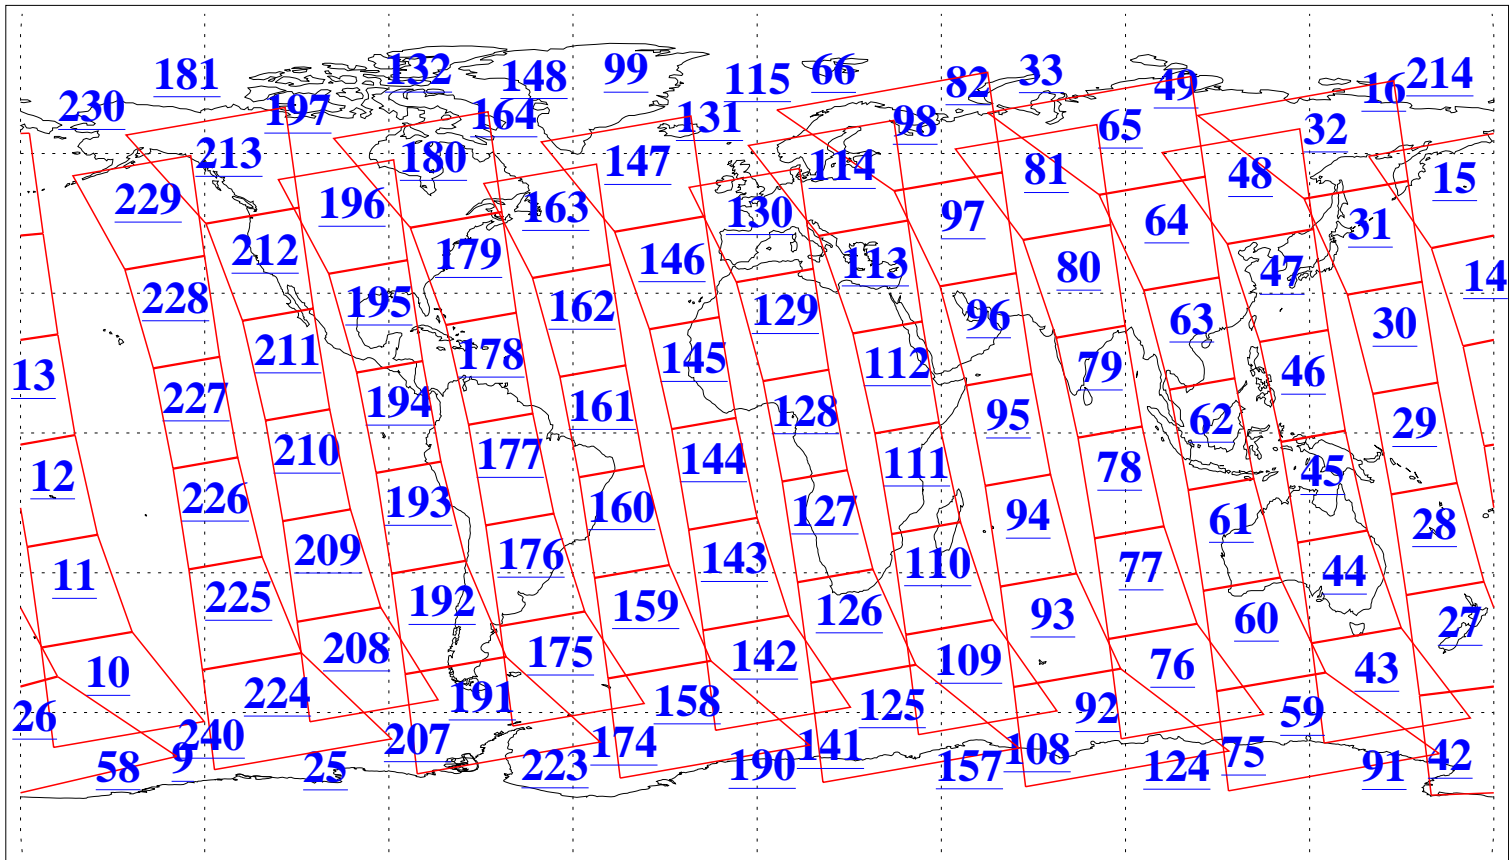

L1B Availability
 AMSU Granules: 240
 HSB Granules: 0
 AIRS Granules: 240

5 Jun 2022
 DoY 156
 Aqua Day 7337
 Granules: 1 to 120

Granules: 121 to 240

Legend: AMSU Available, *HSB Available*, *AIRS Available*

L1B Availability
 AMSU Granules: 240
 HSB Granules: 0
 AIRS Granules: 240

5 Jun 2022
 DoY 156
 Aqua Day 7337

Ascending Granules

Descending Granules

Legend: AMSU Available, HSB Available, AIRS Available

L1B Availability
 AMSU Granules: 240
 HSB Granules: 0
 AIRS Granules: 240

5 Jun 2022
 DoY 156
 Aqua Day 7337

Northern Hemisphere Granules

Southern Hemisphere Granules

Legend: AMSU Available, HSB Available, **AIRS Available**