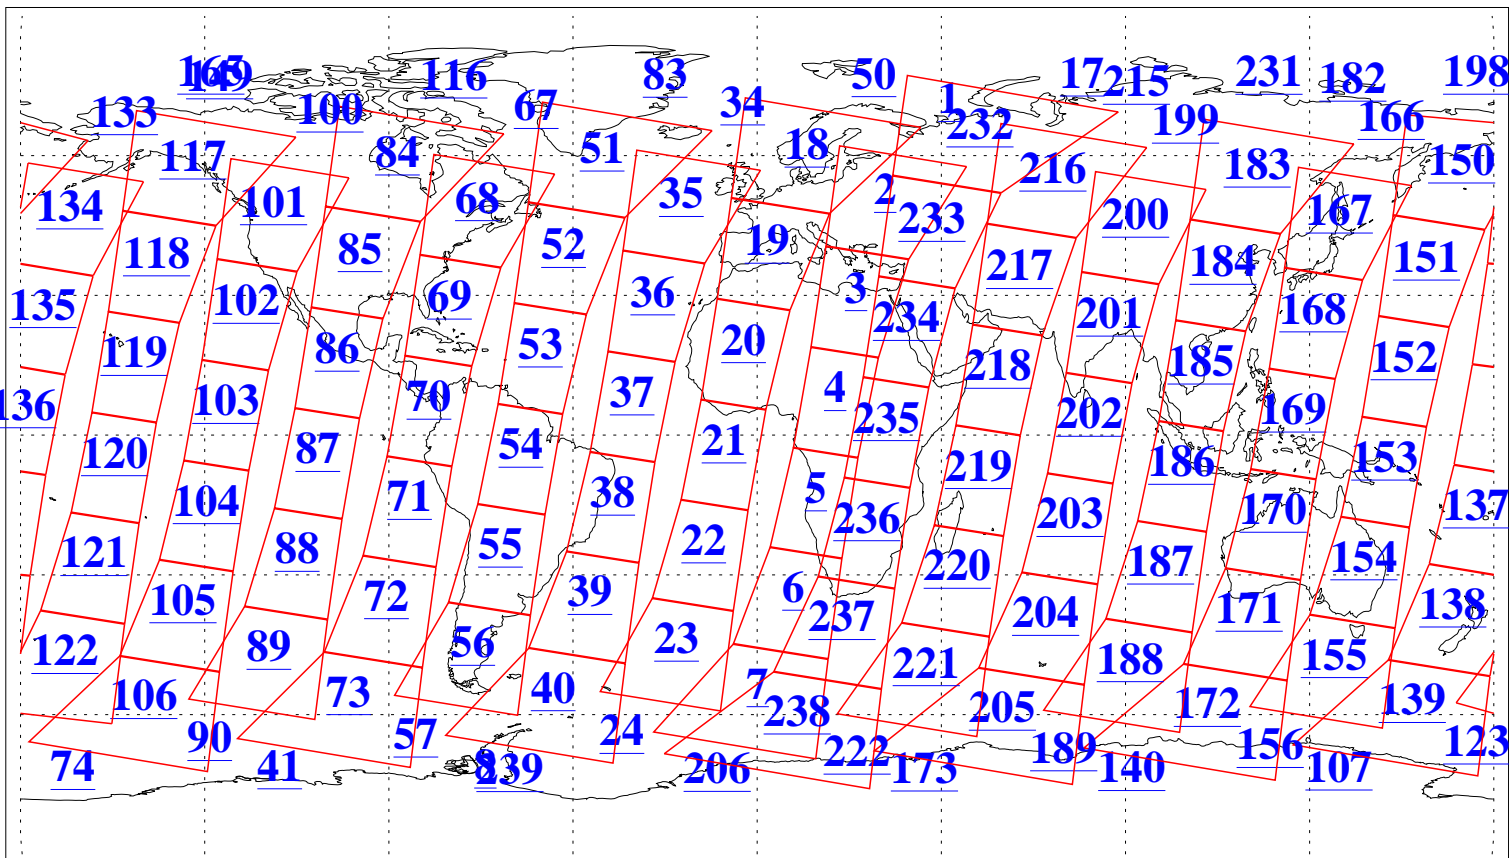

L1B Availability
 AMSU Granules: 240
 HSB Granules: 0
 AIRS Granules: 240

5 Jun 2022
 DoY 156
 Aqua Day 7337
 Granules: 1 to 120

Granules: 121 to 240

Legend: AMSU Available, *HSB Available*, *AIRS Available*

L1B Availability
 AMSU Granules: 240
 HSB Granules: 0
 AIRS Granules: 240

5 Jun 2022
 DoY 156
 Aqua Day 7337

Ascending Granules

Descending Granules

Legend: AMSU Available, HSB Available, AIRS Available

L1B Availability
 AMSU Granules: 240
 HSB Granules: 0
 AIRS Granules: 240

5 Jun 2022
 DoY 156
 Aqua Day 7337

Northern Hemisphere Granules

Southern Hemisphere Granules

Legend: AMSU Available, HSB Available, **AIRS Available**