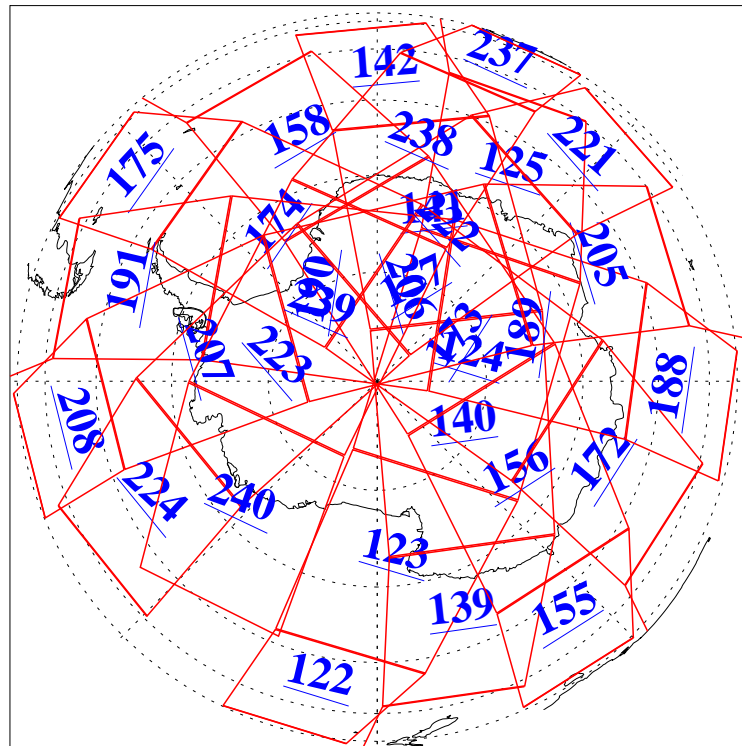

L1B Availability
 AMSU Granules: 240
 HSB Granules: 0
 AIRS Granules: 240

5 Jun 2022
 DoY 156
 Aqua Day 7337
 Granules: 1 to 120

Granules: 121 to 240

Legend: AMSU Available, *HSB Available*, *AIRS Available*

L1B Availability
 AMSU Granules: 240
 HSB Granules: 0
 AIRS Granules: 240

5 Jun 2022
 DoY 156
 Aqua Day 7337

Ascending Granules

Descending Granules

Legend: AMSU Available, HSB Available, AIRS Available

L1B Availability
 AMSU Granules: 240
 HSB Granules: 0
 AIRS Granules: 240

5 Jun 2022
 DoY 156
 Aqua Day 7337

Northern Hemisphere Granules

Southern Hemisphere Granules

Legend: AMSU Available, HSB Available, **AIRS Available**