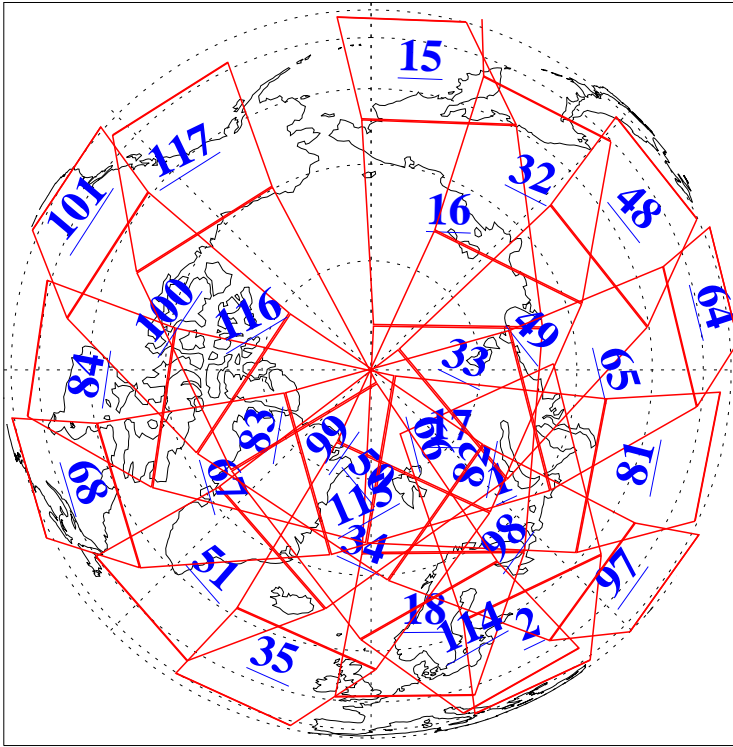

L1B Availability
 AMSU Granules: 240
 HSB Granules: 0
 AIRS Granules: 240

5 Jun 2022
 DoY 156
 Aqua Day 7337
 Granules: 1 to 120

Granules: 121 to 240

Legend: AMSU Available, *HSB Available*, *AIRS Available*

L1B Availability
 AMSU Granules: 240
 HSB Granules: 0
 AIRS Granules: 240

5 Jun 2022
 DoY 156
 Aqua Day 7337

Ascending Granules

Descending Granules

Legend: AMSU Available, HSB Available, AIRS Available

L1B Availability
 AMSU Granules: 240
 HSB Granules: 0
 AIRS Granules: 240

5 Jun 2022
 DoY 156
 Aqua Day 7337

Northern Hemisphere Granules

Southern Hemisphere Granules

Legend: AMSU Available, HSB Available, **AIRS Available**