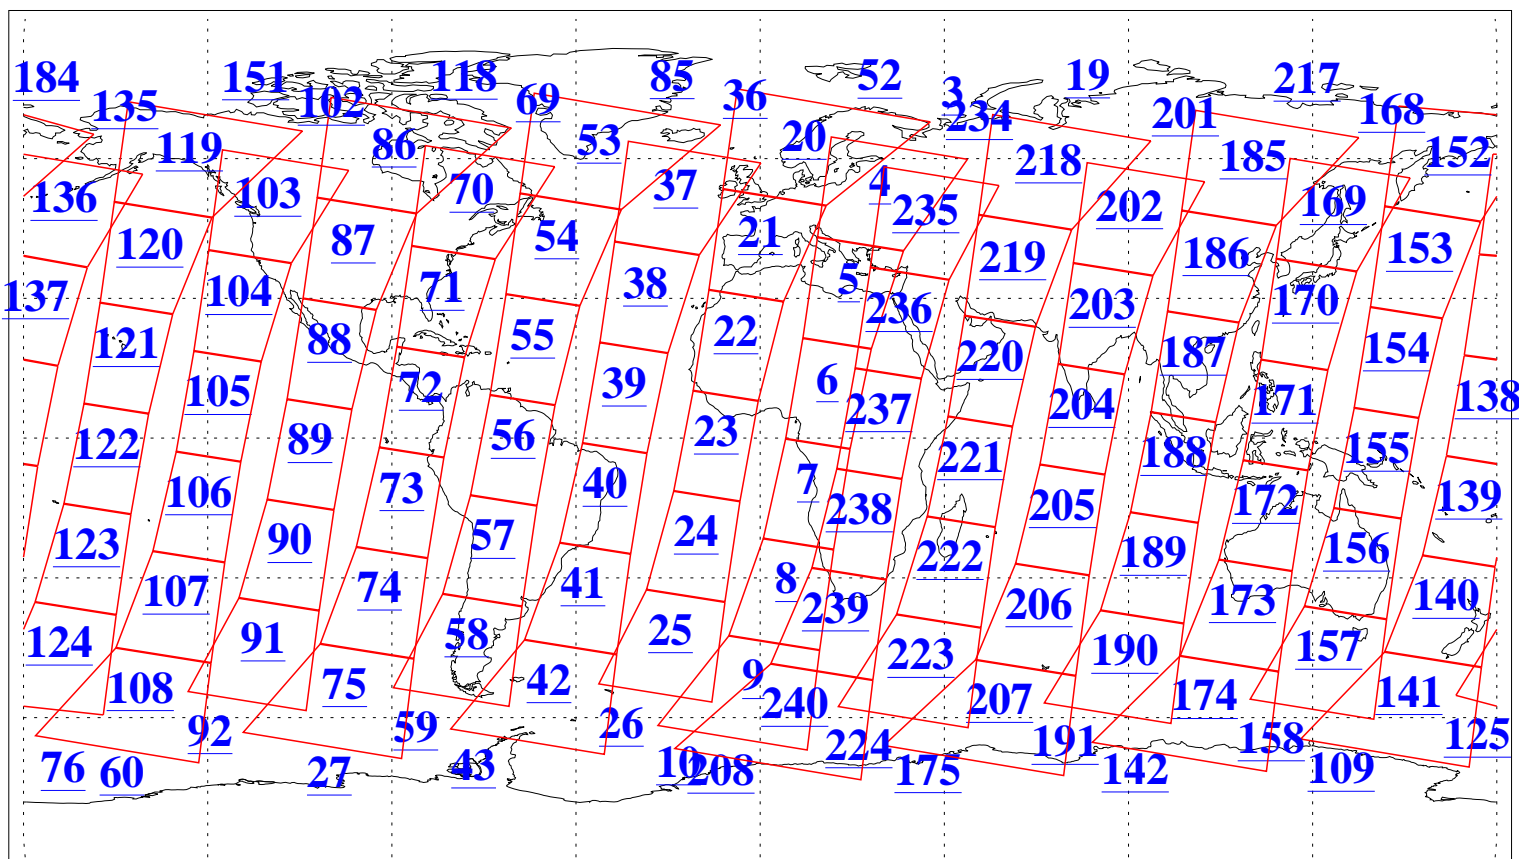

L1B Availability
AMSU Granules: 240
HSB Granules: 0
AIRS Granules: 240

3 Jun 2022
DoY 154
Aqua Day 7335
Granules: 1 to 120

Granules: 121 to 240

Legend: AMSU Available, HSB Available, AIRS Available

L1B Availability
AMSU Granules: 240
HSB Granules: 0
AIRS Granules: 240

3 Jun 2022
DoY 154
Aqua Day 7335

Ascending Granules

Descending Granules

Legend: AMSU Available, *HSB Available*, *AIRS Available*

L1B Availability
 AMSU Granules: 240
 HSB Granules: 0
 AIRS Granules: 240

3 Jun 2022
 DoY 154
 Aqua Day 7335

Northern Hemisphere Granules

Southern Hemisphere Granules

Legend: AMSU Available, HSB Available, **AIRS Available**