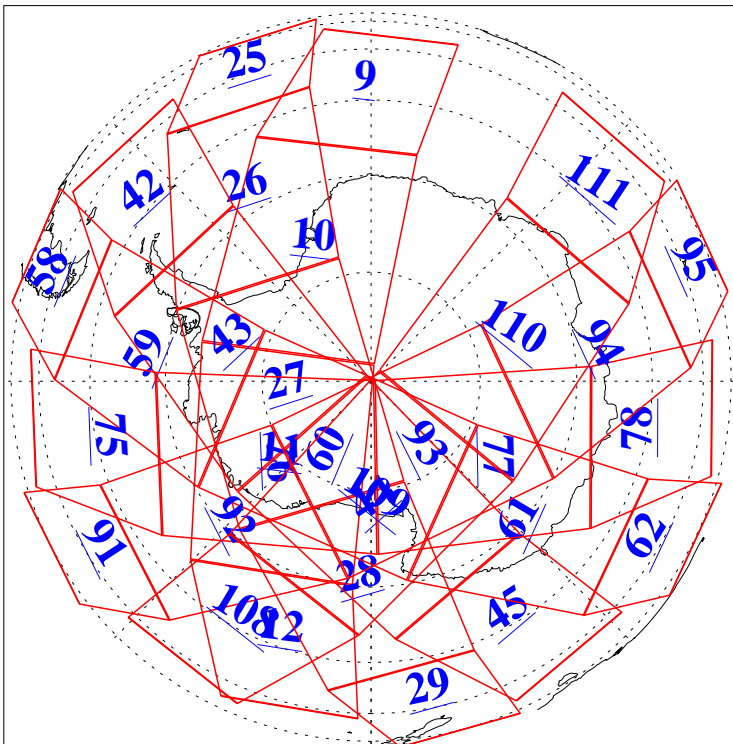

L1B Availability
AMSU Granules: 240
HSB Granules: 0
AIRS Granules: 240

3 Jun 2022
DoY 154
Aqua Day 7335
Granules: 1 to 120

Granules: 121 to 240

Legend: AMSU Available, HSB Available, AIRS Available

L1B Availability
AMSU Granules: 240
HSB Granules: 0
AIRS Granules: 240

3 Jun 2022
DoY 154
Aqua Day 7335

Ascending Granules

Descending Granules

Legend: AMSU Available, *HSB Available*, *AIRS Available*

L1B Availability
 AMSU Granules: 240
 HSB Granules: 0
 AIRS Granules: 240

3 Jun 2022
 DoY 154
 Aqua Day 7335

Northern Hemisphere Granules

Southern Hemisphere Granules

Legend: AMSU Available, HSB Available, **AIRS Available**