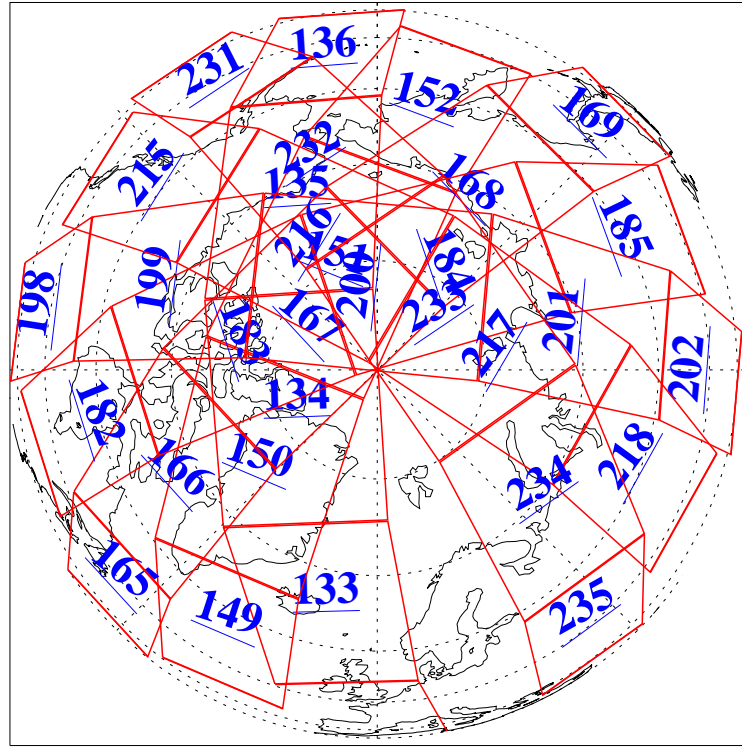

3 Jun 2022
DoY 154
Aqua Day 7335

Ascending Granules

Descending Granules

Legend: AMSU Available, *HSB Available*, *AIRS Available*

L1B Availability
 AMSU Granules: 240
 HSB Granules: 0
 AIRS Granules: 240

3 Jun 2022
 DoY 154
 Aqua Day 7335

Northern Hemisphere Granules

Southern Hemisphere Granules

Legend: AMSU Available, HSB Available, **AIRS Available**