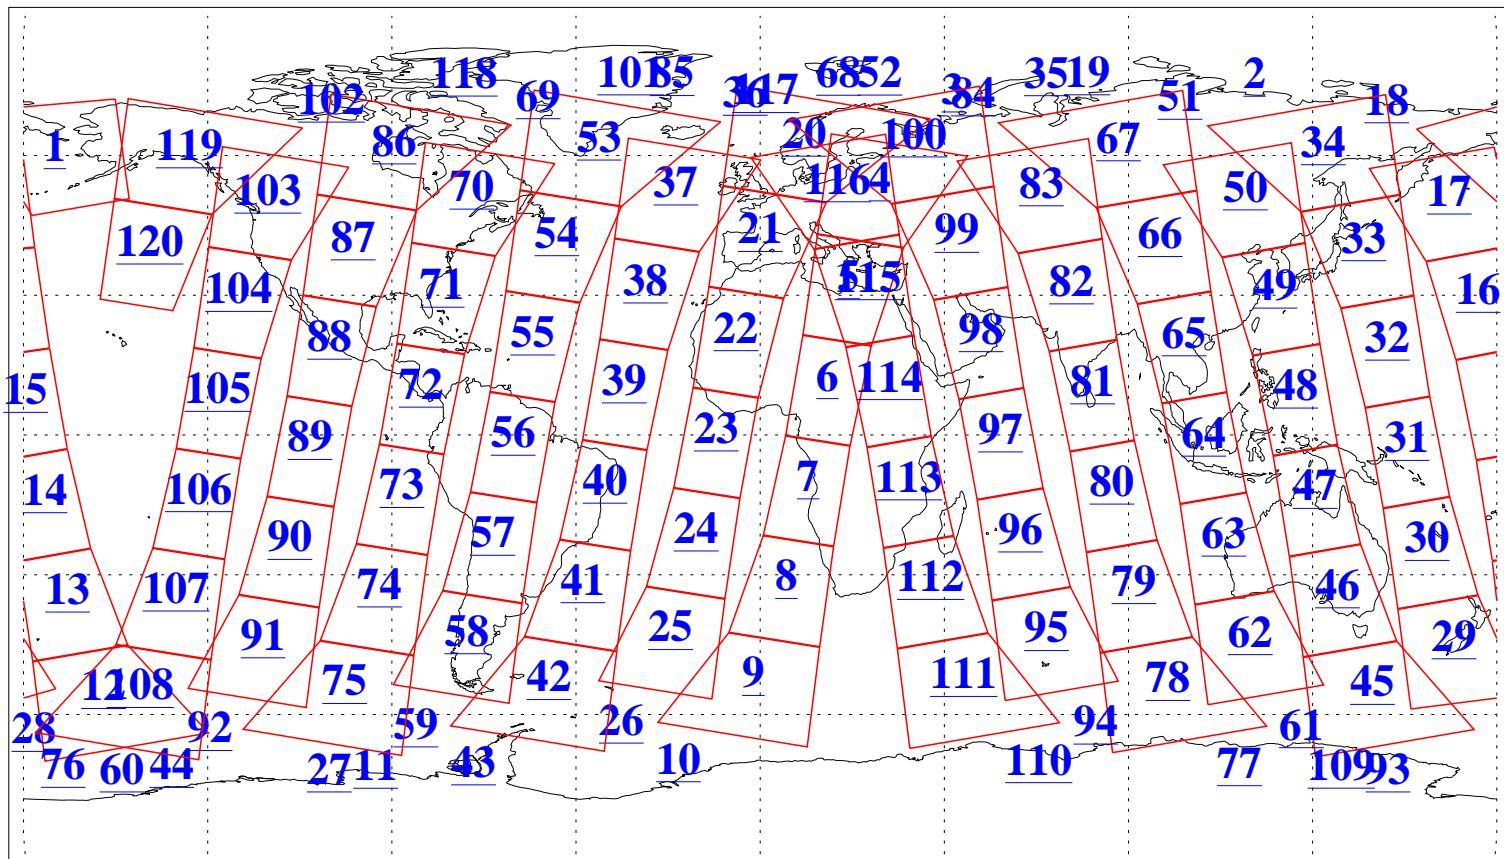

L1B Availability
AMSU Granules: 240
HSB Granules: 0
AIRS Granules: 240

3 Jun 2022
DoY 154
Aqua Day 7335
Granules: 1 to 120

Granules: 121 to 240

Legend: AMSU Available, HSB Available, AIRS Available

L1B Availability
AMSU Granules: 240
HSB Granules: 0
AIRS Granules: 240

3 Jun 2022
DoY 154
Aqua Day 7335

Ascending Granules

Descending Granules

Legend: AMSU Available, *HSB Available*, *AIRS Available*

L1B Availability
 AMSU Granules: 240
 HSB Granules: 0
 AIRS Granules: 240

3 Jun 2022
 DoY 154
 Aqua Day 7335

Northern Hemisphere Granules

Southern Hemisphere Granules

Legend: AMSU Available, HSB Available, **AIRS Available**