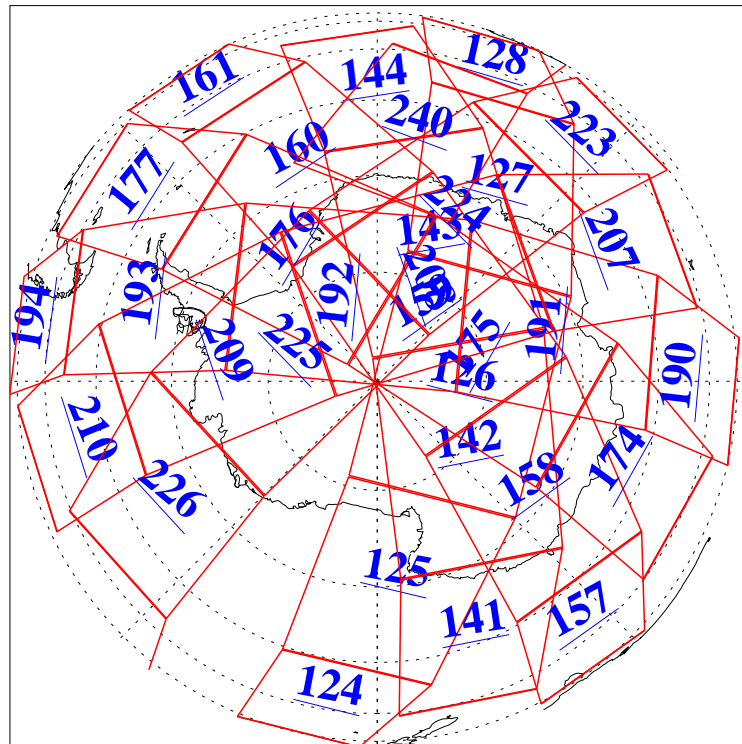

3 Jun 2022
DoY 154
Aqua Day 7335

Ascending Granules

Descending Granules

Legend: AMSU Available, *HSB Available*, *AIRS Available*

L1B Availability
 AMSU Granules: 240
 HSB Granules: 0
 AIRS Granules: 240

3 Jun 2022
 DoY 154
 Aqua Day 7335

Northern Hemisphere Granules

Southern Hemisphere Granules

Legend: AMSU Available, HSB Available, **AIRS Available**