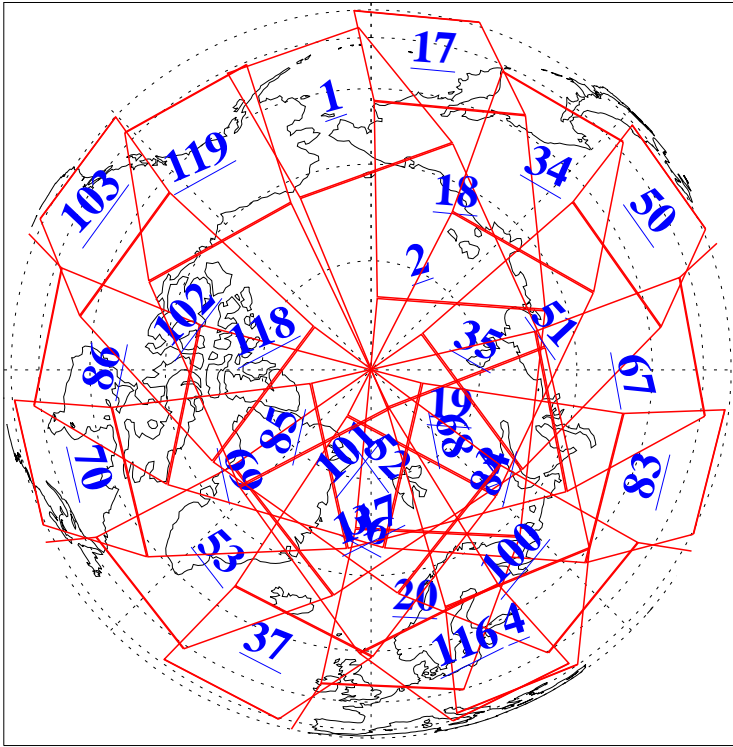

L1B Availability
AMSU Granules: 240
HSB Granules: 0
AIRS Granules: 240

3 Jun 2022
DoY 154
Aqua Day 7335
Granules: 1 to 120

Granules: 121 to 240

Legend: AMSU Available, HSB Available, AIRS Available

L1B Availability
AMSU Granules: 240
HSB Granules: 0
AIRS Granules: 240

3 Jun 2022
DoY 154
Aqua Day 7335

Ascending Granules

Descending Granules

Legend: AMSU Available, *HSB Available*, *AIRS Available*

L1B Availability
 AMSU Granules: 240
 HSB Granules: 0
 AIRS Granules: 240

3 Jun 2022
 DoY 154
 Aqua Day 7335

Northern Hemisphere Granules

Southern Hemisphere Granules

Legend: AMSU Available, HSB Available, **AIRS Available**