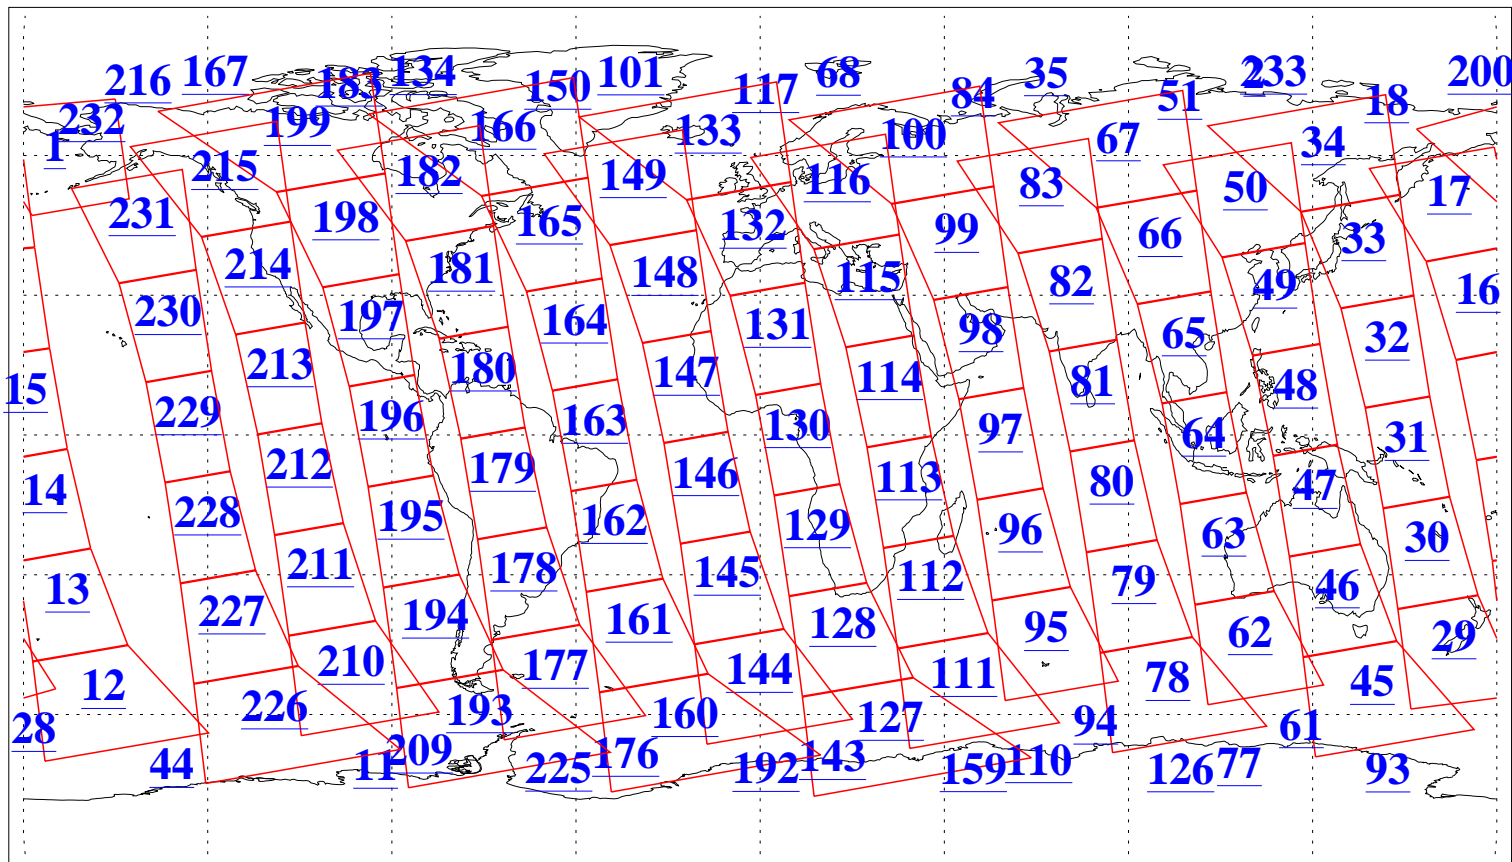

L1B Availability
AMSU Granules: 240
HSB Granules: 0
AIRS Granules: 240

3 Jun 2022
DoY 154
Aqua Day 7335
Granules: 1 to 120

Granules: 121 to 240

Legend: AMSU Available, HSB Available, AIRS Available

L1B Availability
AMSU Granules: 240
HSB Granules: 0
AIRS Granules: 240

3 Jun 2022
DoY 154
Aqua Day 7335

Ascending Granules

Descending Granules

Legend: AMSU Available, *HSB Available*, *AIRS Available*

L1B Availability
 AMSU Granules: 240
 HSB Granules: 0
 AIRS Granules: 240

3 Jun 2022
 DoY 154
 Aqua Day 7335

Northern Hemisphere Granules

Southern Hemisphere Granules

Legend: AMSU Available, HSB Available, **AIRS Available**