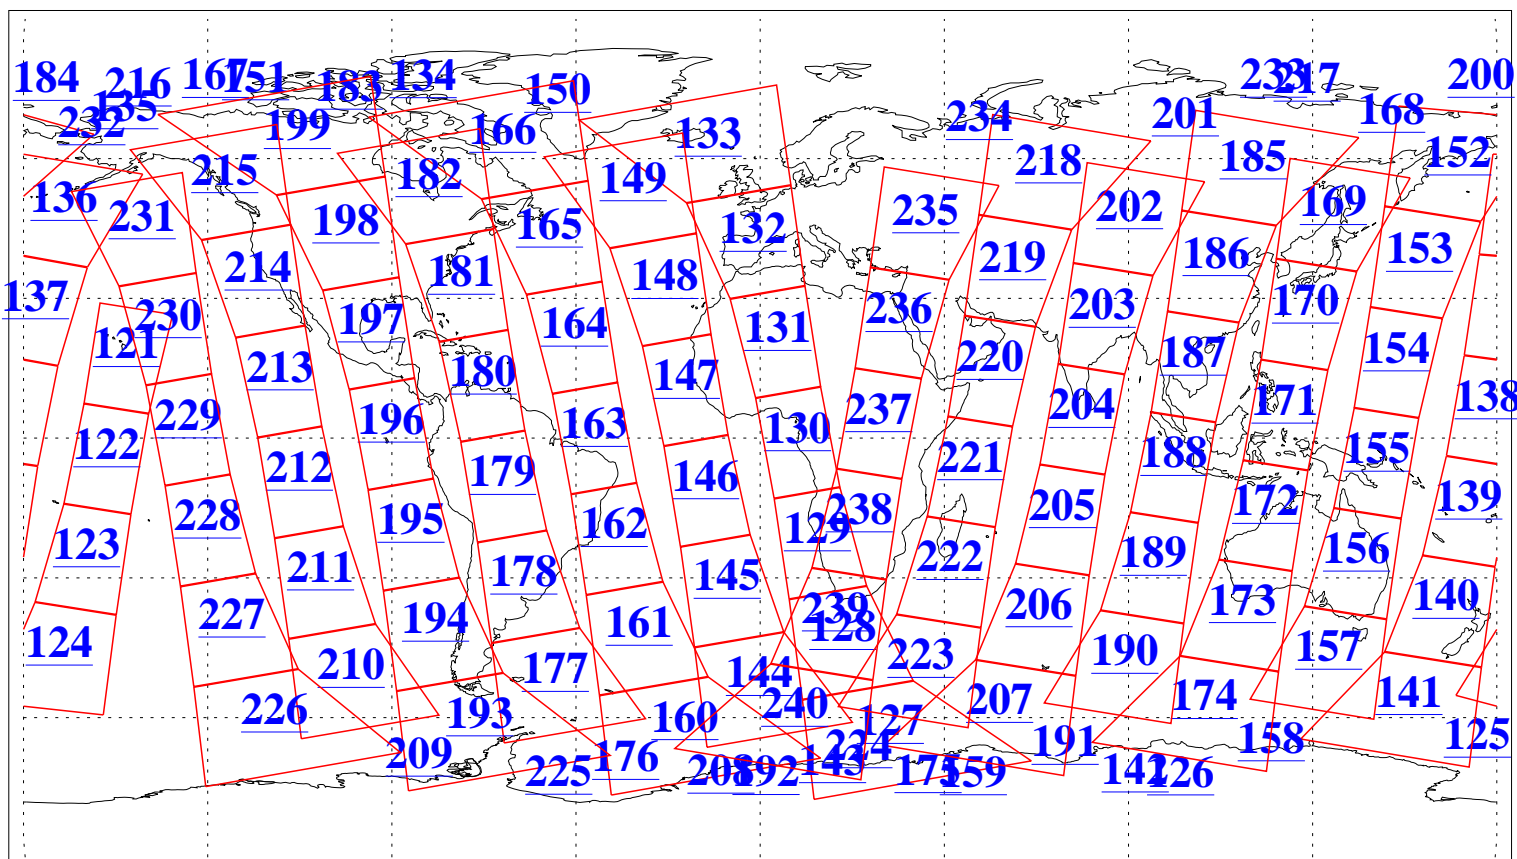

L1B Availability
AMSU Granules: 240
HSB Granules: 0
AIRS Granules: 240

3 Jun 2022
DoY 154
Aqua Day 7335
Granules: 1 to 120

Granules: 121 to 240

Legend: AMSU Available, HSB Available, AIRS Available

L1B Availability
AMSU Granules: 240
HSB Granules: 0
AIRS Granules: 240

3 Jun 2022
DoY 154
Aqua Day 7335

Ascending Granules

Descending Granules

Legend: AMSU Available, *HSB Available*, *AIRS Available*

L1B Availability
 AMSU Granules: 240
 HSB Granules: 0
 AIRS Granules: 240

3 Jun 2022
 DoY 154
 Aqua Day 7335

Northern Hemisphere Granules

Southern Hemisphere Granules

Legend: AMSU Available, HSB Available, **AIRS Available**