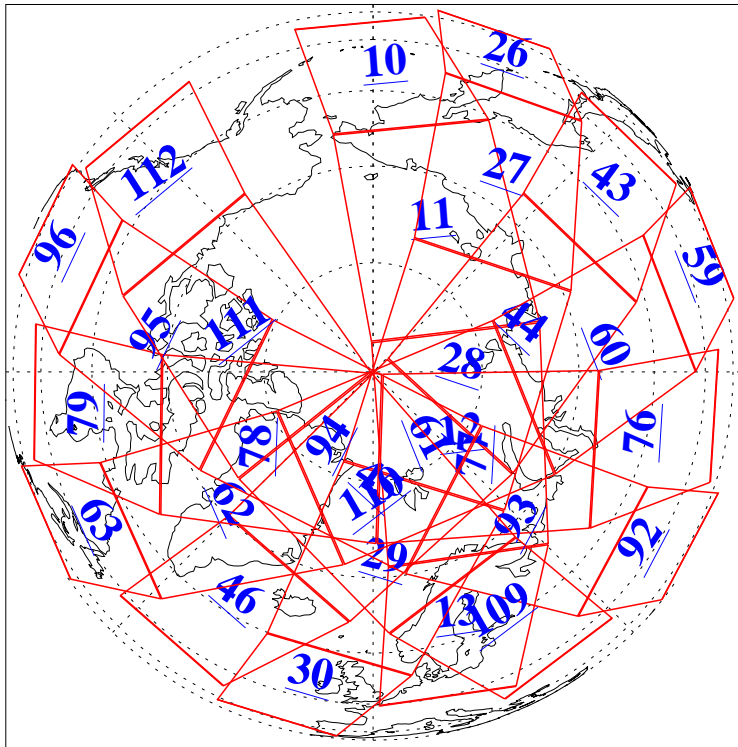

2 Jun 2022
 DoY 153
 Aqua Day 7334

Ascending Granules

Descending Granules

Legend: AMSU Available, HSB Available, AIRS Available

L1B Availability
 AMSU Granules: 236
 HSB Granules: 0
 AIRS Granules: 240

2 Jun 2022
 DoY 153
 Aqua Day 7334

Northern Hemisphere Granules

Southern Hemisphere Granules

Legend: AMSU Available, HSB Available, **AIRS Available**