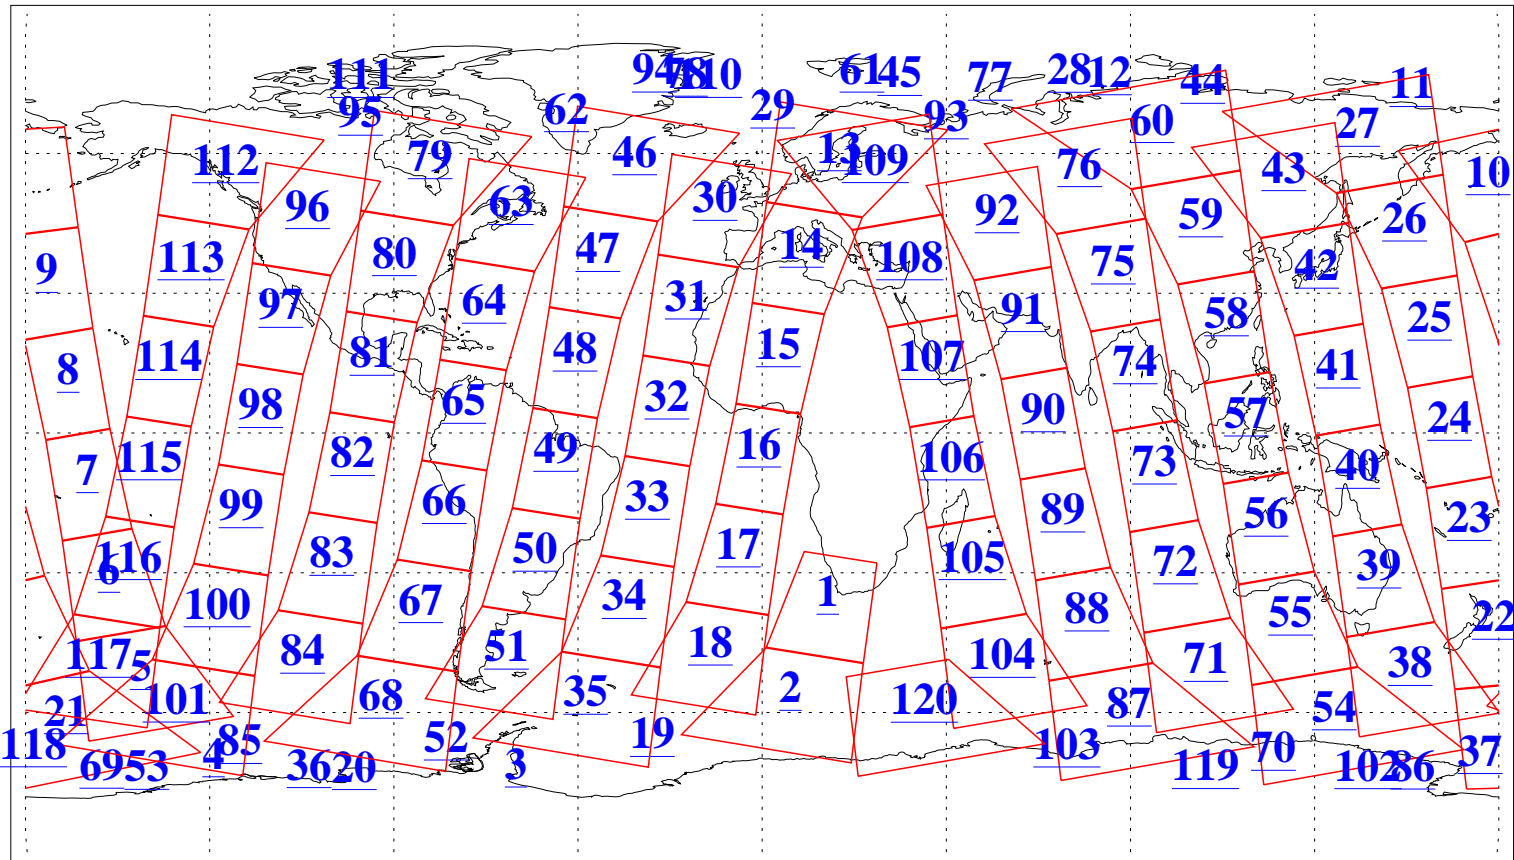

L1B Availability
AMSU Granules: 236
HSB Granules: 0
AIRS Granules: 240

2 Jun 2022
DoY 153
Aqua Day 7334
Granules: 1 to 120

Granules: 121 to 240

Legend: AMSU Available, HSB Available, AIRS Available

L1B Availability
 AMSU Granules: 236
 HSB Granules: 0
 AIRS Granules: 240

2 Jun 2022
 DoY 153
 Aqua Day 7334

Ascending Granules

Descending Granules

Legend: AMSU Available, HSB Available, AIRS Available

L1B Availability
 AMSU Granules: 236
 HSB Granules: 0
 AIRS Granules: 240

2 Jun 2022
 DoY 153
 Aqua Day 7334

Northern Hemisphere Granules

Southern Hemisphere Granules

Legend: AMSU Available, HSB Available, **AIRS Available**