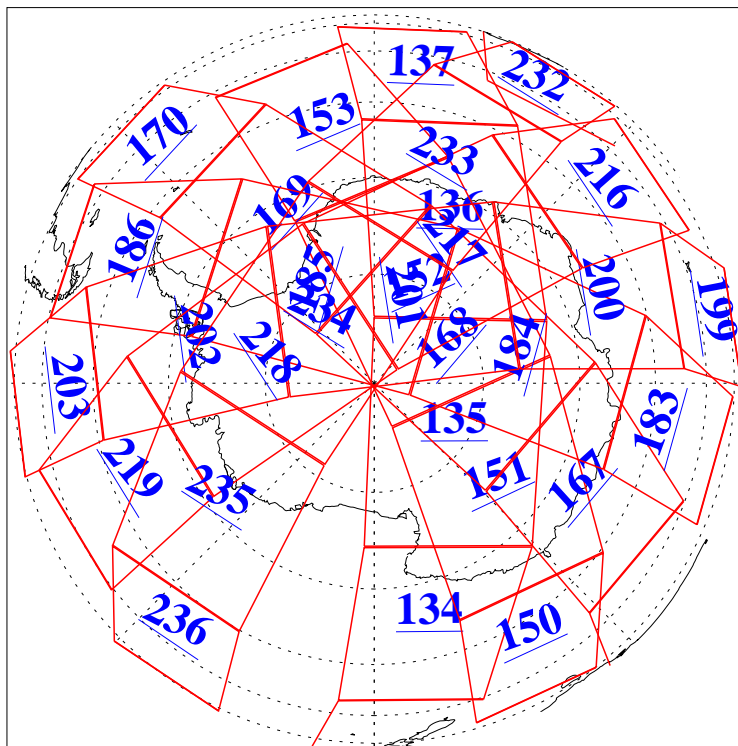

2 Jun 2022
 DoY 153
 Aqua Day 7334

Ascending Granules

Descending Granules

Legend: AMSU Available, HSB Available, AIRS Available

L1B Availability
 AMSU Granules: 236
 HSB Granules: 0
 AIRS Granules: 240

2 Jun 2022
 DoY 153
 Aqua Day 7334

Northern Hemisphere Granules

Southern Hemisphere Granules

Legend: AMSU Available, HSB Available, **AIRS Available**