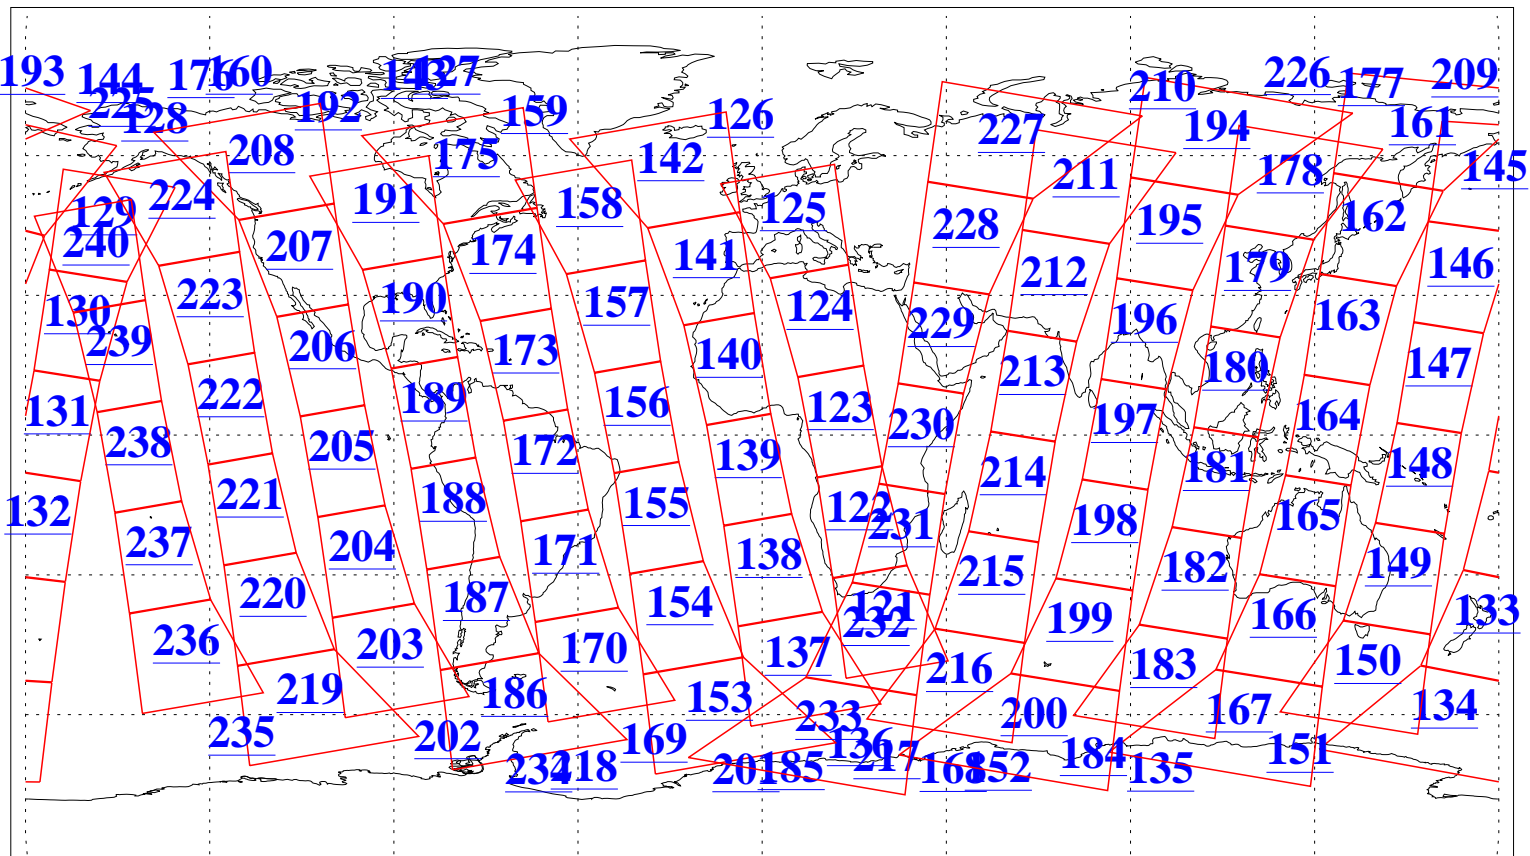

L1B Availability
AMSU Granules: 236
HSB Granules: 0
AIRS Granules: 240

2 Jun 2022
DoY 153
Aqua Day 7334
Granules: 1 to 120

Granules: 121 to 240

Legend: AMSU Available, HSB Available, AIRS Available

L1B Availability
 AMSU Granules: 236
 HSB Granules: 0
 AIRS Granules: 240

2 Jun 2022
 DoY 153
 Aqua Day 7334

Ascending Granules

Descending Granules

Legend: AMSU Available, HSB Available, AIRS Available

L1B Availability
 AMSU Granules: 236
 HSB Granules: 0
 AIRS Granules: 240

2 Jun 2022
 DoY 153
 Aqua Day 7334

Northern Hemisphere Granules

Southern Hemisphere Granules

Legend: AMSU Available, HSB Available, **AIRS Available**