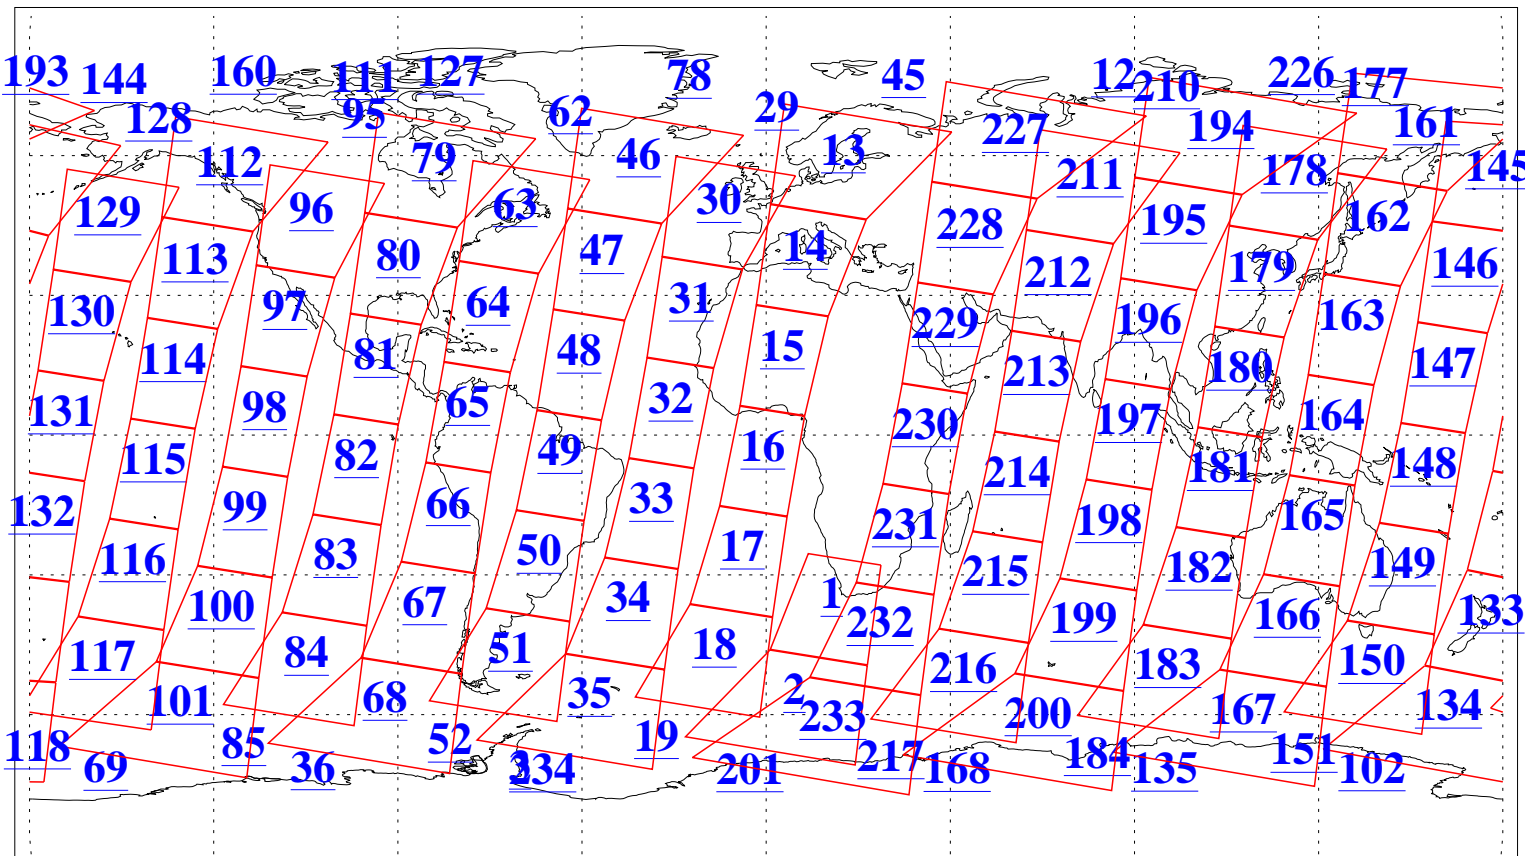

L1B Availability
AMSU Granules: 236
HSB Granules: 0
AIRS Granules: 240

2 Jun 2022
DoY 153
Aqua Day 7334
Granules: 1 to 120

Granules: 121 to 240

Legend: AMSU Available, HSB Available, AIRS Available

L1B Availability
 AMSU Granules: 236
 HSB Granules: 0
 AIRS Granules: 240

2 Jun 2022
 DoY 153
 Aqua Day 7334

Ascending Granules

Descending Granules

Legend: AMSU Available, HSB Available, AIRS Available

L1B Availability
 AMSU Granules: 236
 HSB Granules: 0
 AIRS Granules: 240

2 Jun 2022
 DoY 153
 Aqua Day 7334

Northern Hemisphere Granules

Southern Hemisphere Granules

Legend: AMSU Available, HSB Available, **AIRS Available**