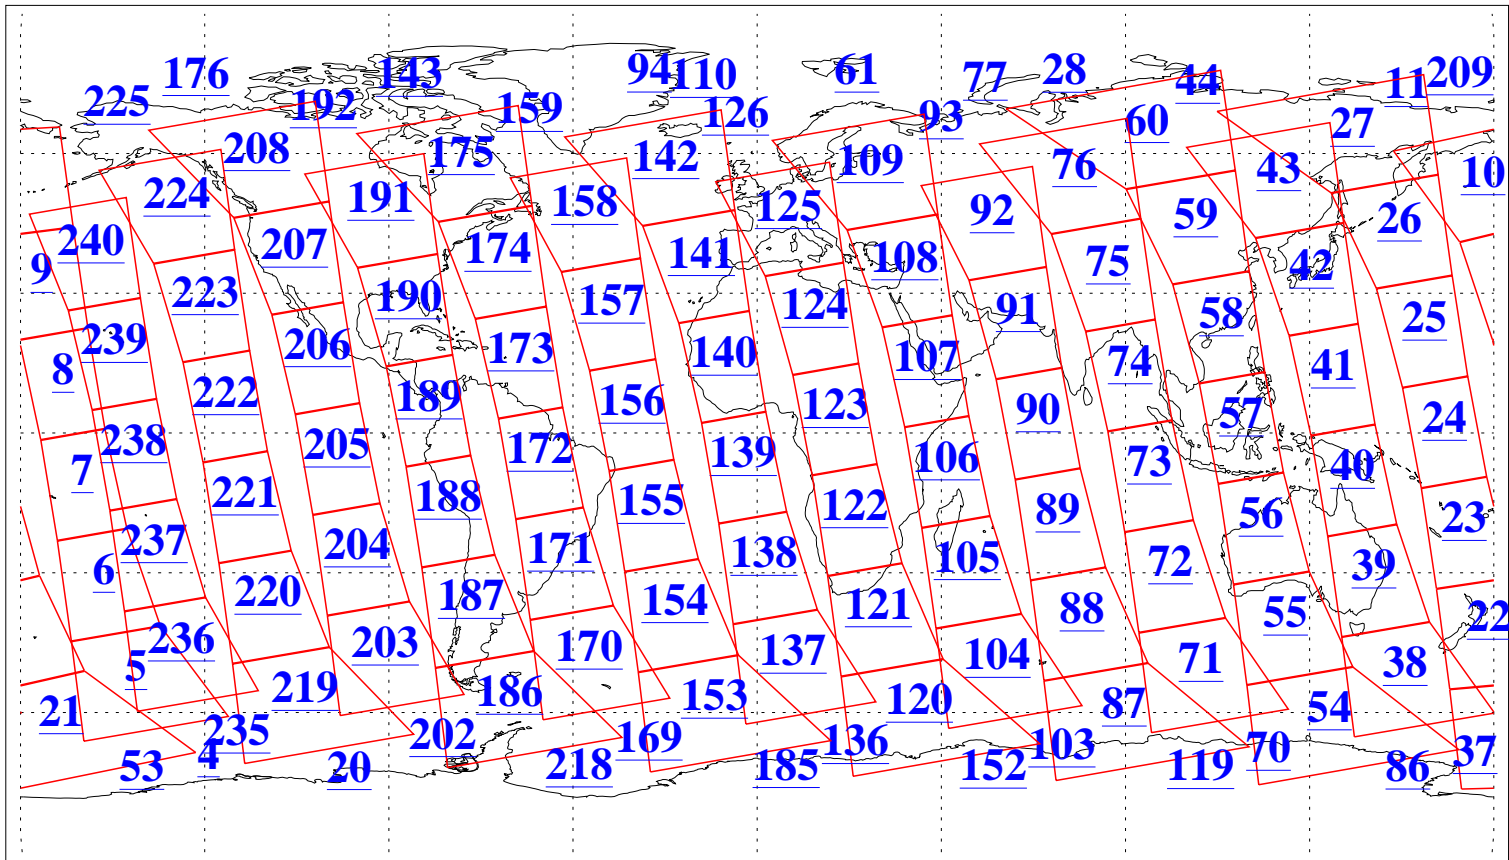

L1B Availability
AMSU Granules: 236
HSB Granules: 0
AIRS Granules: 240

2 Jun 2022
DoY 153
Aqua Day 7334
Granules: 1 to 120

Granules: 121 to 240

Legend: AMSU Available, HSB Available, AIRS Available

L1B Availability
 AMSU Granules: 236
 HSB Granules: 0
 AIRS Granules: 240

2 Jun 2022
 DoY 153
 Aqua Day 7334

Ascending Granules

Descending Granules

Legend: AMSU Available, HSB Available, AIRS Available

L1B Availability
 AMSU Granules: 236
 HSB Granules: 0
 AIRS Granules: 240

2 Jun 2022
 DoY 153
 Aqua Day 7334

Northern Hemisphere Granules

Southern Hemisphere Granules

Legend: AMSU Available, HSB Available, **AIRS Available**