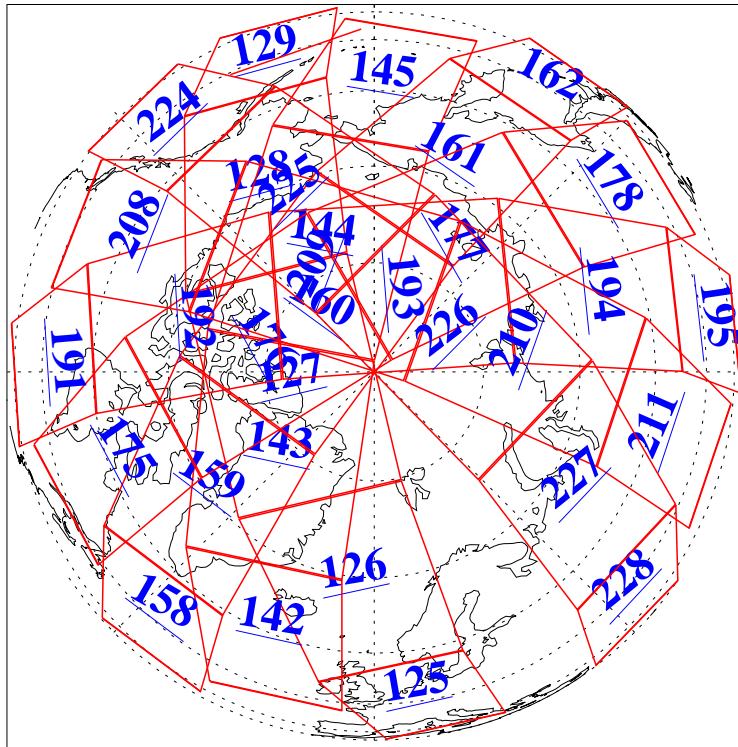

2 Jun 2022
 DoY 153
 Aqua Day 7334

Ascending Granules

Descending Granules

Legend: AMSU Available, HSB Available, AIRS Available

L1B Availability
 AMSU Granules: 236
 HSB Granules: 0
 AIRS Granules: 240

2 Jun 2022
 DoY 153
 Aqua Day 7334

Northern Hemisphere Granules

Southern Hemisphere Granules

Legend: AMSU Available, HSB Available, **AIRS Available**