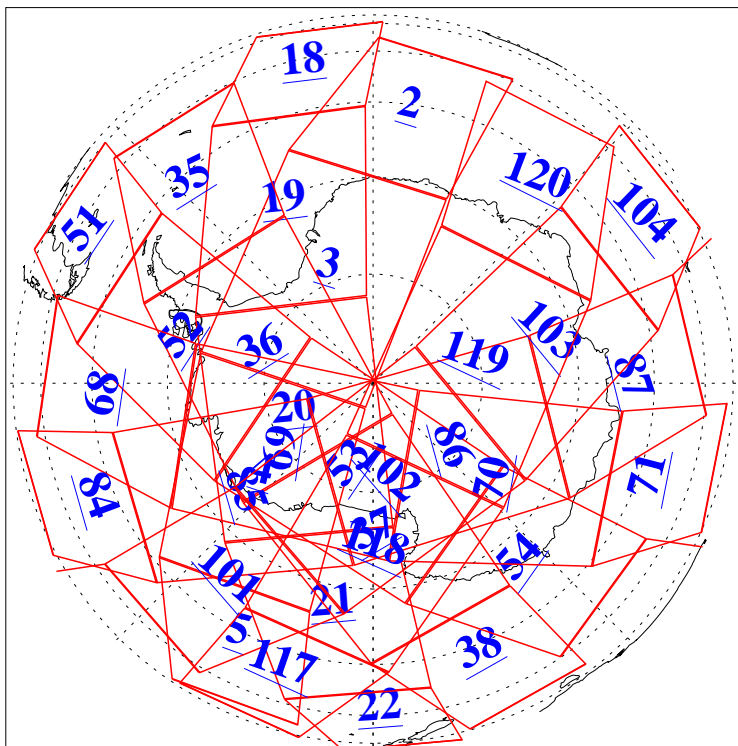

L1B Availability
AMSU Granules: 236
HSB Granules: 0
AIRS Granules: 240

2 Jun 2022
DoY 153
Aqua Day 7334
Granules: 1 to 120

Granules: 121 to 240

Legend: AMSU Available, HSB Available, AIRS Available

L1B Availability
 AMSU Granules: 236
 HSB Granules: 0
 AIRS Granules: 240

2 Jun 2022
 DoY 153
 Aqua Day 7334

Ascending Granules

Descending Granules

Legend: AMSU Available, HSB Available, AIRS Available

L1B Availability
 AMSU Granules: 236
 HSB Granules: 0
 AIRS Granules: 240

2 Jun 2022
 DoY 153
 Aqua Day 7334

Northern Hemisphere Granules

Southern Hemisphere Granules

Legend: AMSU Available, HSB Available, **AIRS Available**