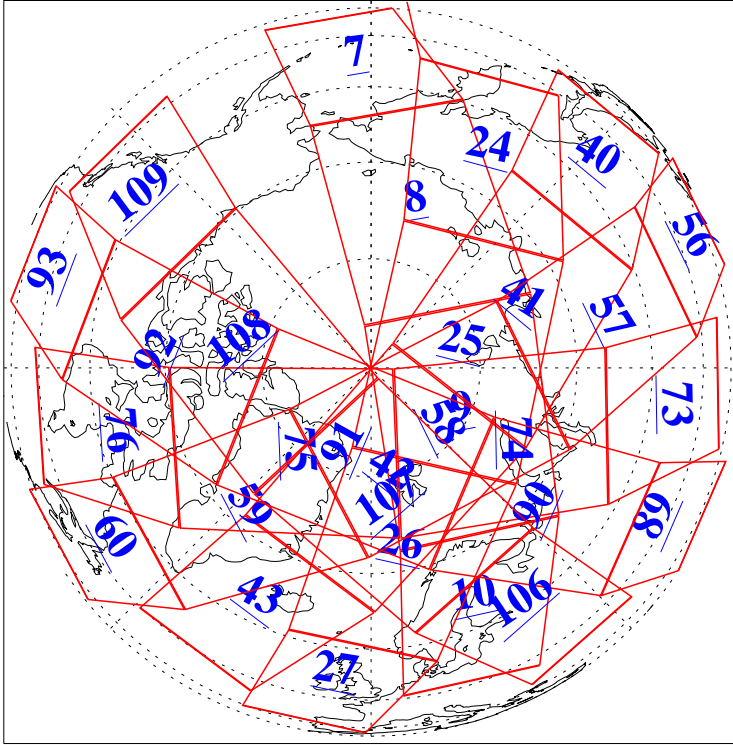

L1B Availability  
 AMSU Granules: 239  
 HSB Granules: 0  
 AIRS Granules: 240

28 May 2022  
 DoY 148  
 Aqua Day 7329  
 Granules: 1 to 120

Granules: 121 to 240

Legend: AMSU Available, HSB Available, AIRS Available

L1B Availability  
 AMSU Granules: 239  
 HSB Granules: 0  
 AIRS Granules: 240

28 May 2022  
 DoY 148  
 Aqua Day 7329

Ascending Granules

Descending Granules

Legend: AMSU Available, HSB Available, AIRS Available

L1B Availability  
 AMSU Granules: 239  
 HSB Granules: 0  
 AIRS Granules: 240

28 May 2022  
 DoY 148  
 Aqua Day 7329

Northern Hemisphere Granules

Southern Hemisphere Granules

Legend: AMSU Available, HSB Available, **AIRS Available**