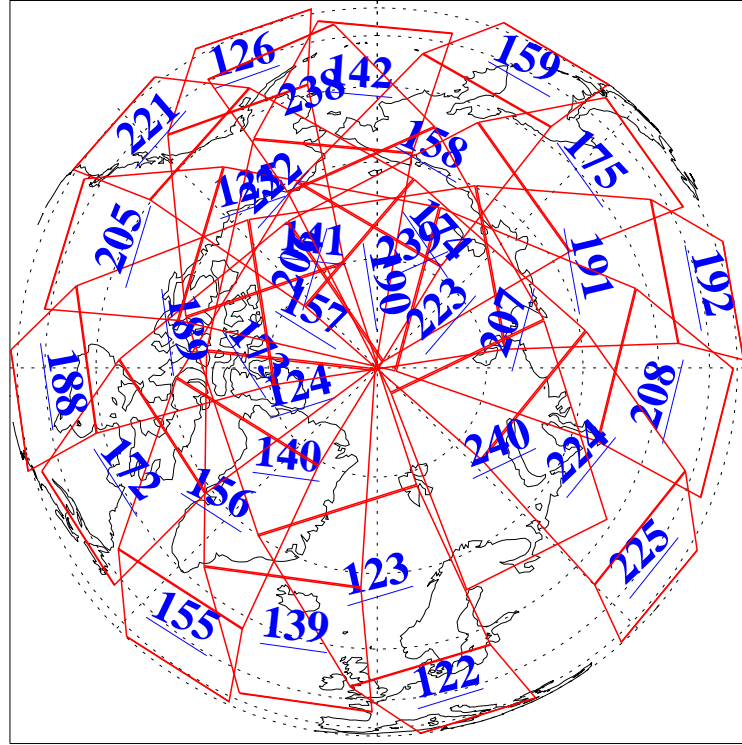

L1B Availability  
 AMSU Granules: 239  
 HSB Granules: 0  
 AIRS Granules: 240

28 May 2022  
 DoY 148  
 Aqua Day 7329

Ascending Granules

Descending Granules

Legend: AMSU Available, HSB Available, AIRS Available

L1B Availability  
 AMSU Granules: 239  
 HSB Granules: 0  
 AIRS Granules: 240

28 May 2022  
 DoY 148  
 Aqua Day 7329

Northern Hemisphere Granules

Southern Hemisphere Granules

Legend: AMSU Available, HSB Available, **AIRS Available**