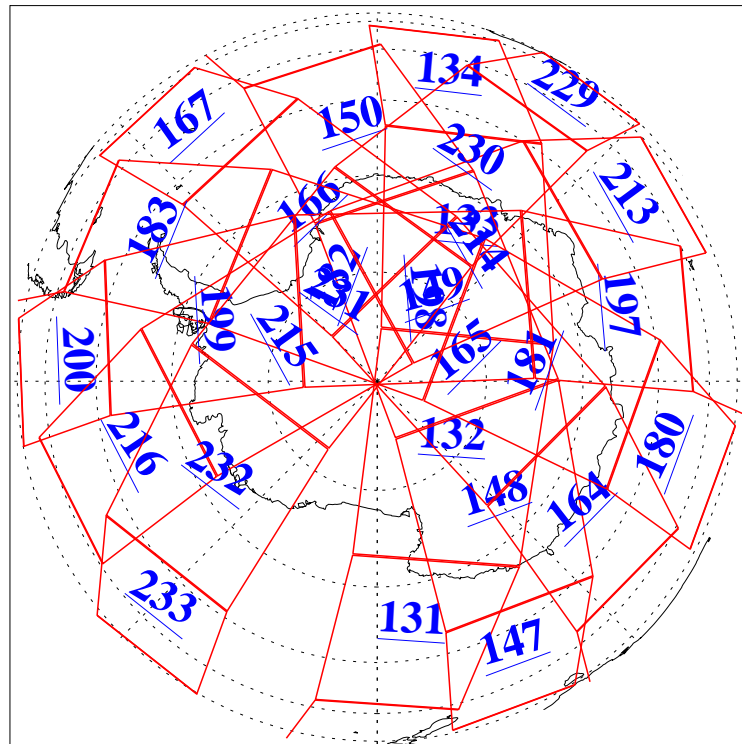

L1B Availability  
 AMSU Granules: 239  
 HSB Granules: 0  
 AIRS Granules: 240

28 May 2022  
 DoY 148  
 Aqua Day 7329

Ascending Granules

Descending Granules

Legend: AMSU Available, HSB Available, AIRS Available

L1B Availability  
 AMSU Granules: 239  
 HSB Granules: 0  
 AIRS Granules: 240

28 May 2022  
 DoY 148  
 Aqua Day 7329

Northern Hemisphere Granules

Southern Hemisphere Granules

Legend: AMSU Available, HSB Available, **AIRS Available**