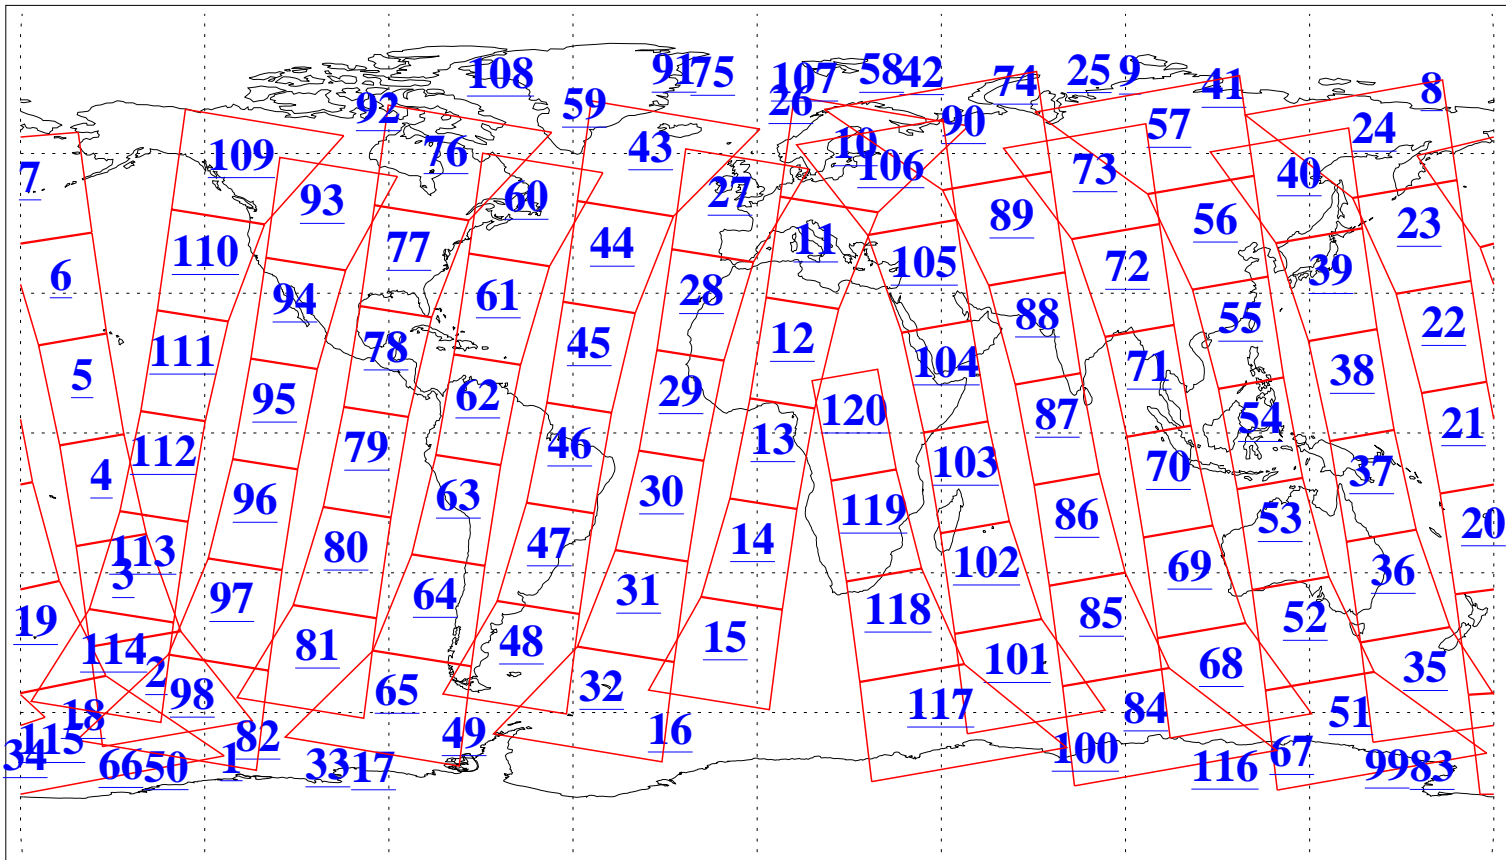

L1B Availability  
 AMSU Granules: 239  
 HSB Granules: 0  
 AIRS Granules: 240

28 May 2022  
 DoY 148  
 Aqua Day 7329  
 Granules: 1 to 120

Granules: 121 to 240

Legend: AMSU Available, HSB Available, AIRS Available

L1B Availability  
 AMSU Granules: 239  
 HSB Granules: 0  
 AIRS Granules: 240

28 May 2022  
 DoY 148  
 Aqua Day 7329

Ascending Granules

Descending Granules

Legend: AMSU Available, HSB Available, AIRS Available

L1B Availability  
 AMSU Granules: 239  
 HSB Granules: 0  
 AIRS Granules: 240

28 May 2022  
 DoY 148  
 Aqua Day 7329

Northern Hemisphere Granules

Southern Hemisphere Granules

Legend: AMSU Available, HSB Available, **AIRS Available**