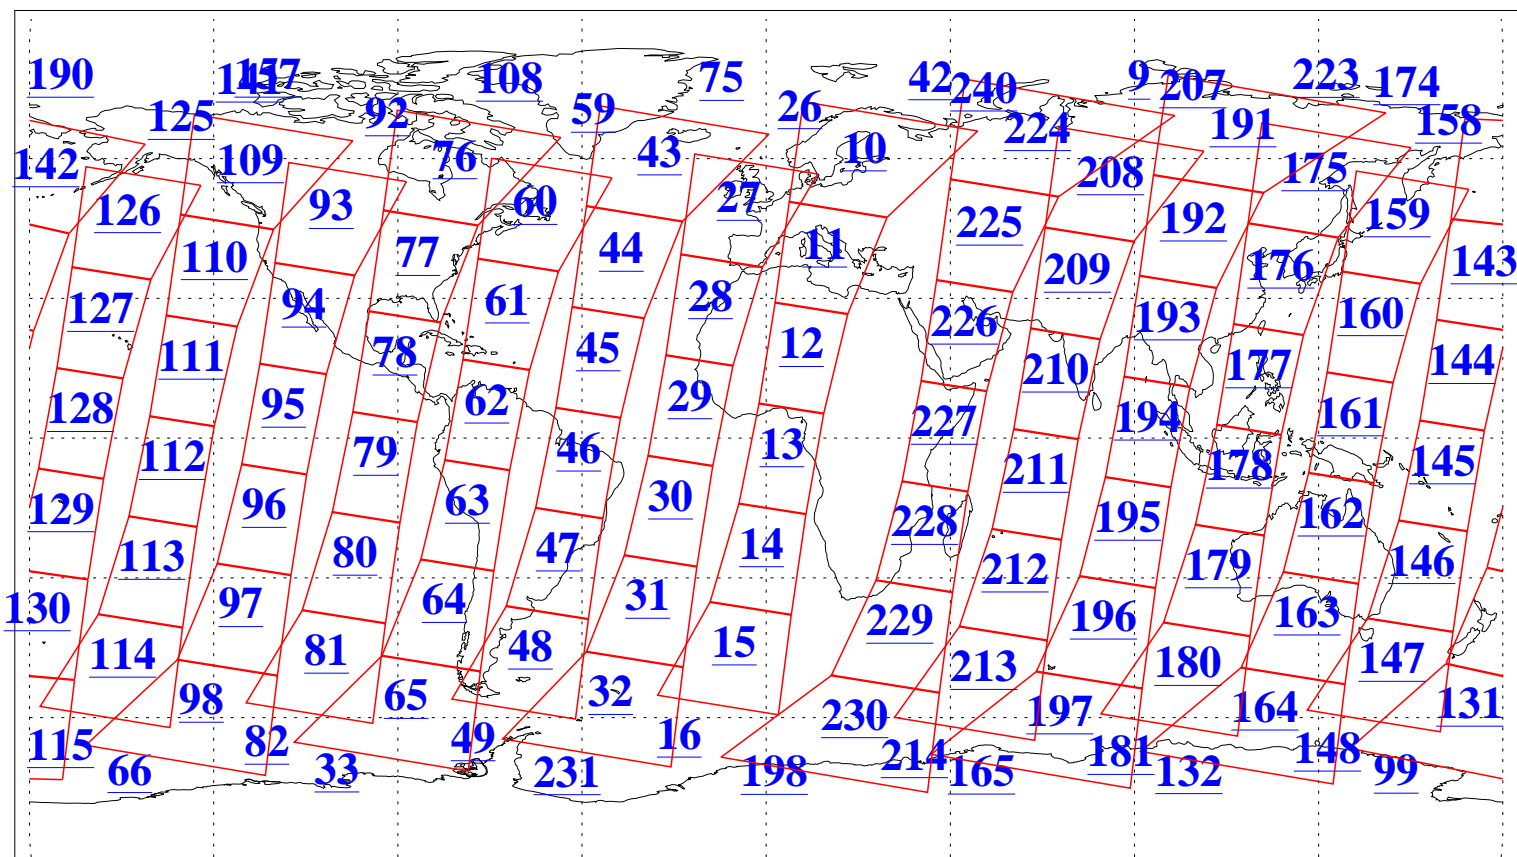

L1B Availability  
 AMSU Granules: 239  
 HSB Granules: 0  
 AIRS Granules: 240

28 May 2022  
 DoY 148  
 Aqua Day 7329  
 Granules: 1 to 120

Granules: 121 to 240

Legend: AMSU Available, HSB Available, AIRS Available

L1B Availability  
 AMSU Granules: 239  
 HSB Granules: 0  
 AIRS Granules: 240

28 May 2022  
 DoY 148  
 Aqua Day 7329

Ascending Granules

Descending Granules

Legend: AMSU Available, HSB Available, AIRS Available

L1B Availability  
 AMSU Granules: 239  
 HSB Granules: 0  
 AIRS Granules: 240

28 May 2022  
 DoY 148  
 Aqua Day 7329

Northern Hemisphere Granules

Southern Hemisphere Granules

Legend: AMSU Available, HSB Available, **AIRS Available**