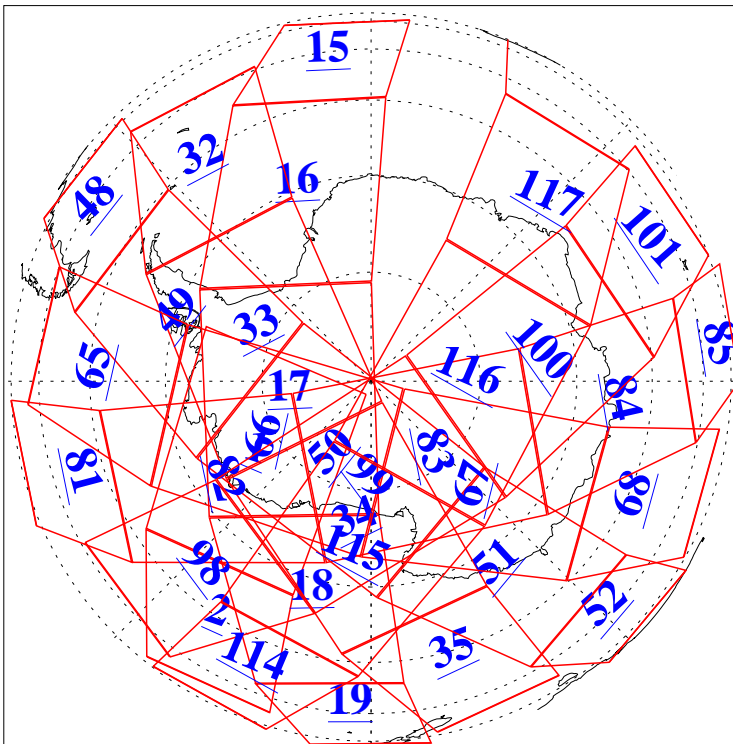

L1B Availability  
 AMSU Granules: 239  
 HSB Granules: 0  
 AIRS Granules: 240

28 May 2022  
 DoY 148  
 Aqua Day 7329  
 Granules: 1 to 120

Granules: 121 to 240

Legend: AMSU Available, HSB Available, AIRS Available

L1B Availability  
 AMSU Granules: 239  
 HSB Granules: 0  
 AIRS Granules: 240

28 May 2022  
 DoY 148  
 Aqua Day 7329

Ascending Granules

Descending Granules

Legend: AMSU Available, HSB Available, AIRS Available

L1B Availability  
 AMSU Granules: 239  
 HSB Granules: 0  
 AIRS Granules: 240

28 May 2022  
 DoY 148  
 Aqua Day 7329

Northern Hemisphere Granules

Southern Hemisphere Granules

Legend: AMSU Available, HSB Available, **AIRS Available**