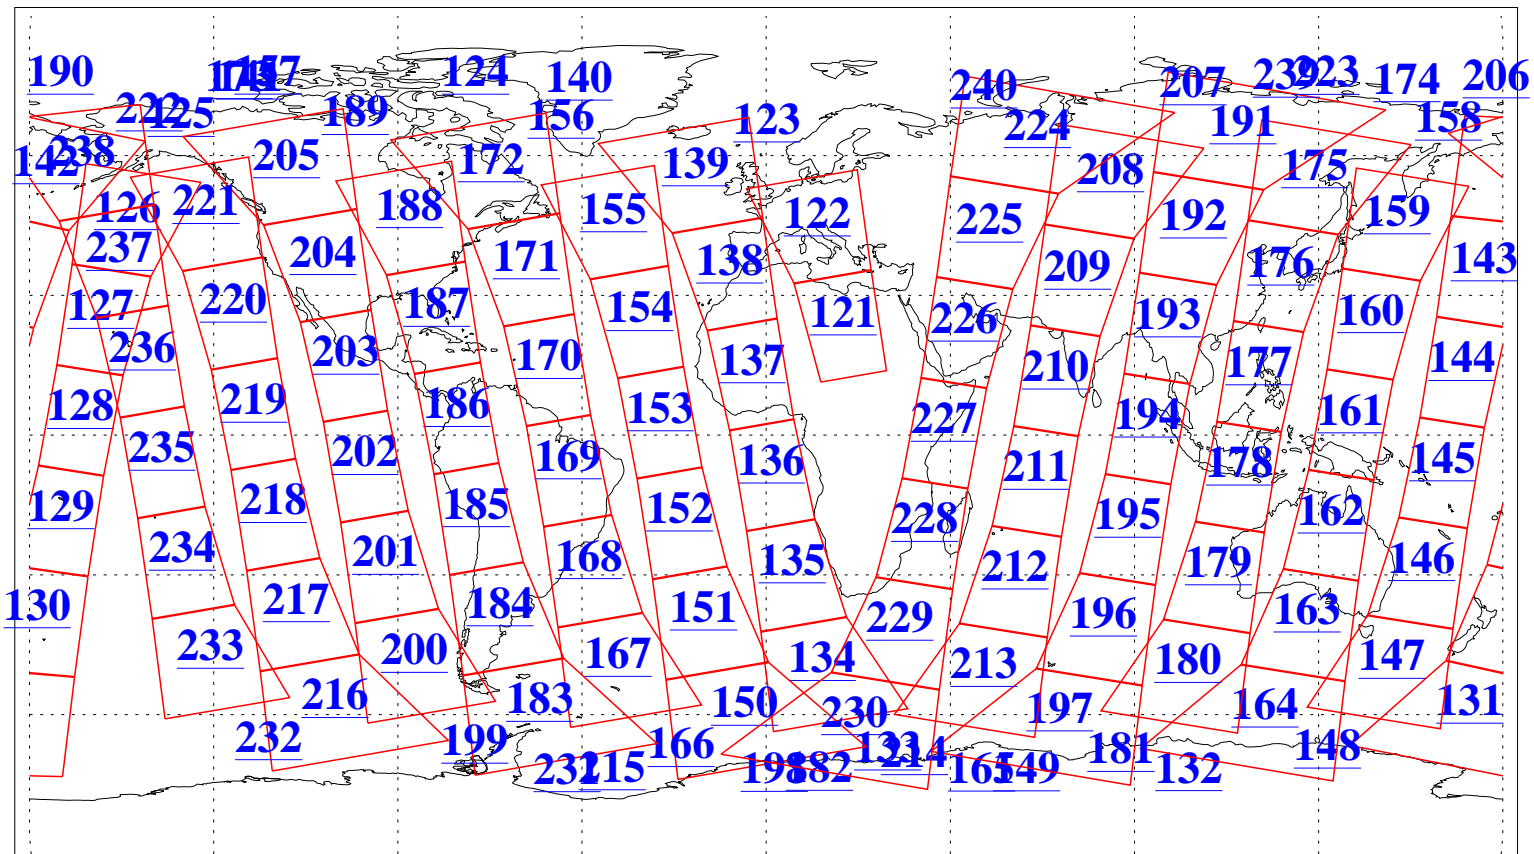

L1B Availability  
 AMSU Granules: 239  
 HSB Granules: 0  
 AIRS Granules: 240

28 May 2022  
 DoY 148  
 Aqua Day 7329  
 Granules: 1 to 120

Granules: 121 to 240

Legend: AMSU Available, HSB Available, AIRS Available

L1B Availability  
 AMSU Granules: 239  
 HSB Granules: 0  
 AIRS Granules: 240

28 May 2022  
 DoY 148  
 Aqua Day 7329

Ascending Granules

Descending Granules

Legend: AMSU Available, HSB Available, AIRS Available

L1B Availability  
 AMSU Granules: 239  
 HSB Granules: 0  
 AIRS Granules: 240

28 May 2022  
 DoY 148  
 Aqua Day 7329

Northern Hemisphere Granules

Southern Hemisphere Granules

Legend: AMSU Available, HSB Available, **AIRS Available**