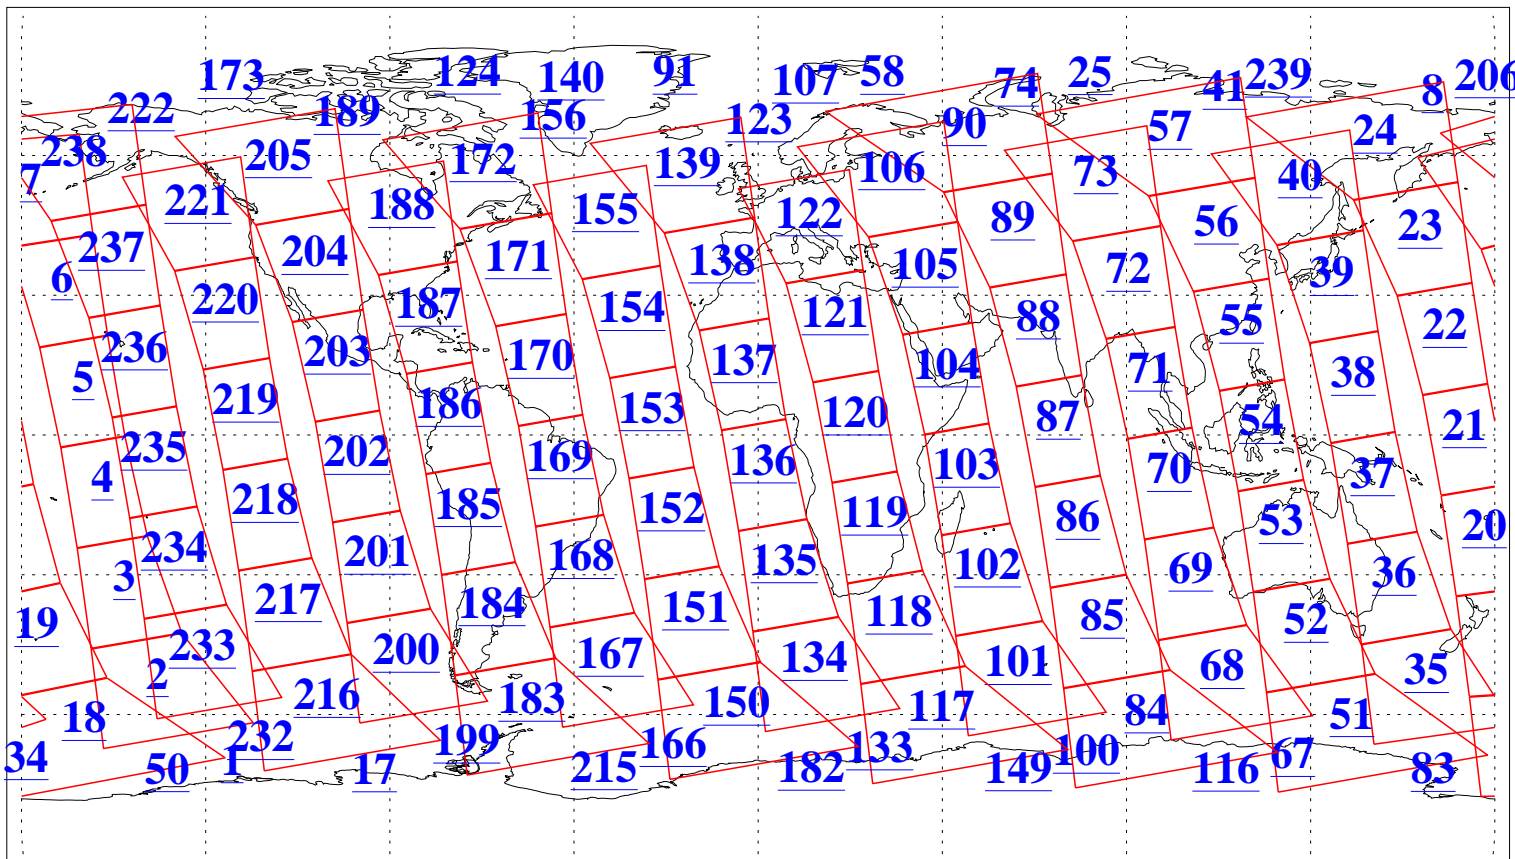

L1B Availability  
 AMSU Granules: 239  
 HSB Granules: 0  
 AIRS Granules: 240

28 May 2022  
 DoY 148  
 Aqua Day 7329  
 Granules: 1 to 120

Granules: 121 to 240

Legend: AMSU Available, HSB Available, AIRS Available

L1B Availability  
 AMSU Granules: 239  
 HSB Granules: 0  
 AIRS Granules: 240

28 May 2022  
 DoY 148  
 Aqua Day 7329

Ascending Granules

Descending Granules

Legend: AMSU Available, HSB Available, AIRS Available