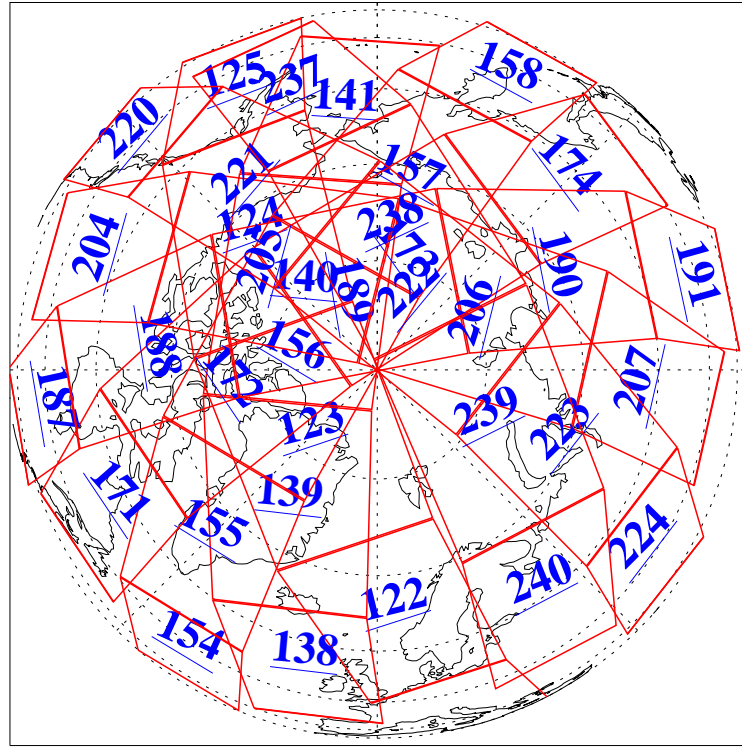

L1B Availability
AMSU Granules: 240
HSB Granules: 0
AIRS Granules: 240

21 May 2022
DoY 141
Aqua Day 7322

Northern Hemisphere Granules

Southern Hemisphere Granules