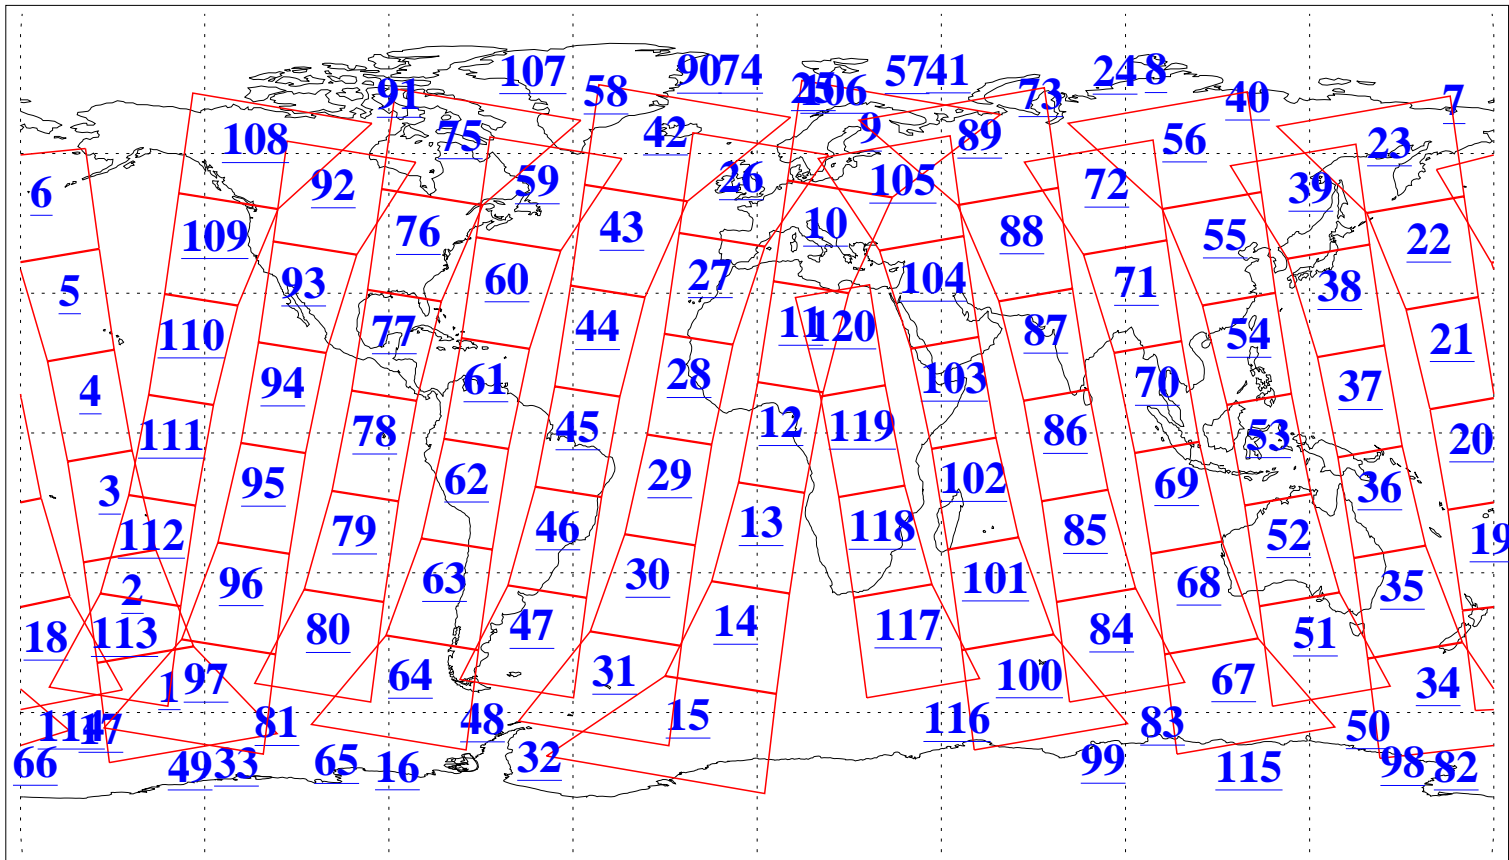

L1B Availability
 AMSU Granules: 240
 HSB Granules: 0
 AIRS Granules: 240

21 May 2022
 DoY 141
 Aqua Day 7322
 Granules: 1 to 120

Granules: 121 to 240

Legend: AMSU Available, HSB Available, AIRS Available

L1B Availability
AMSU Granules: 240
HSB Granules: 0
AIRS Granules: 240

21 May 2022
DoY 141
Aqua Day 7322

Ascending Granules

Descending Granules

Legend: AMSU Available, HSB Available, AIRS Available

L1B Availability
 AMSU Granules: 240
 HSB Granules: 0
 AIRS Granules: 240

21 May 2022
 DoY 141
 Aqua Day 7322

Northern Hemisphere Granules

Southern Hemisphere Granules

Legend: AMSU Available, HSB Available, **AIRS Available**