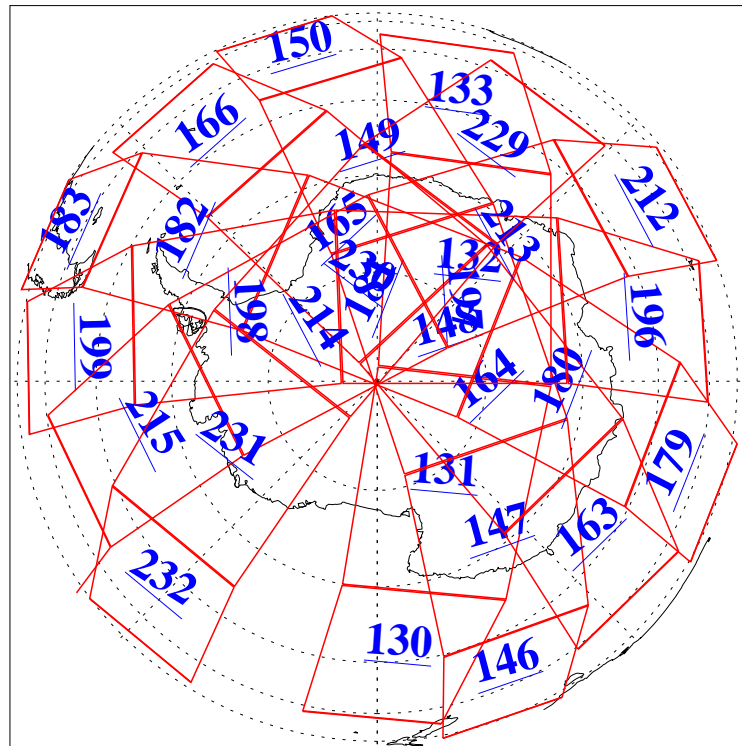

Legend: AMSU Available, HSB Available, **AIRS Available**