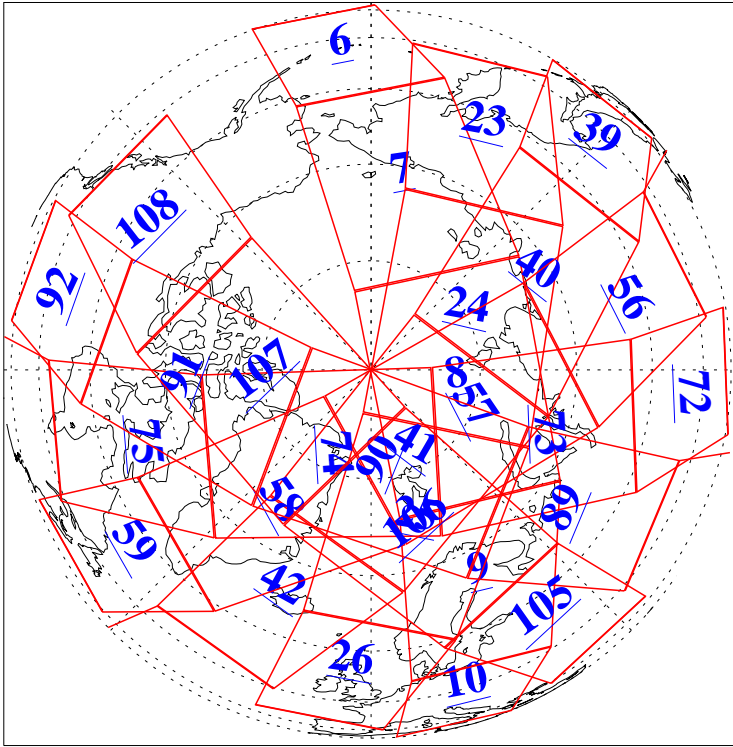

L1B Availability
 AMSU Granules: 240
 HSB Granules: 0
 AIRS Granules: 240

21 May 2022
 DoY 141
 Aqua Day 7322
 Granules: 1 to 120

Granules: 121 to 240

Legend: AMSU Available, HSB Available, AIRS Available

L1B Availability
AMSU Granules: 240
HSB Granules: 0
AIRS Granules: 240

21 May 2022
DoY 141
Aqua Day 7322

Ascending Granules

Descending Granules

Legend: AMSU Available, HSB Available, AIRS Available

L1B Availability
 AMSU Granules: 240
 HSB Granules: 0
 AIRS Granules: 240

21 May 2022
 DoY 141
 Aqua Day 7322

Northern Hemisphere Granules

Southern Hemisphere Granules

Legend: AMSU Available, HSB Available, **AIRS Available**