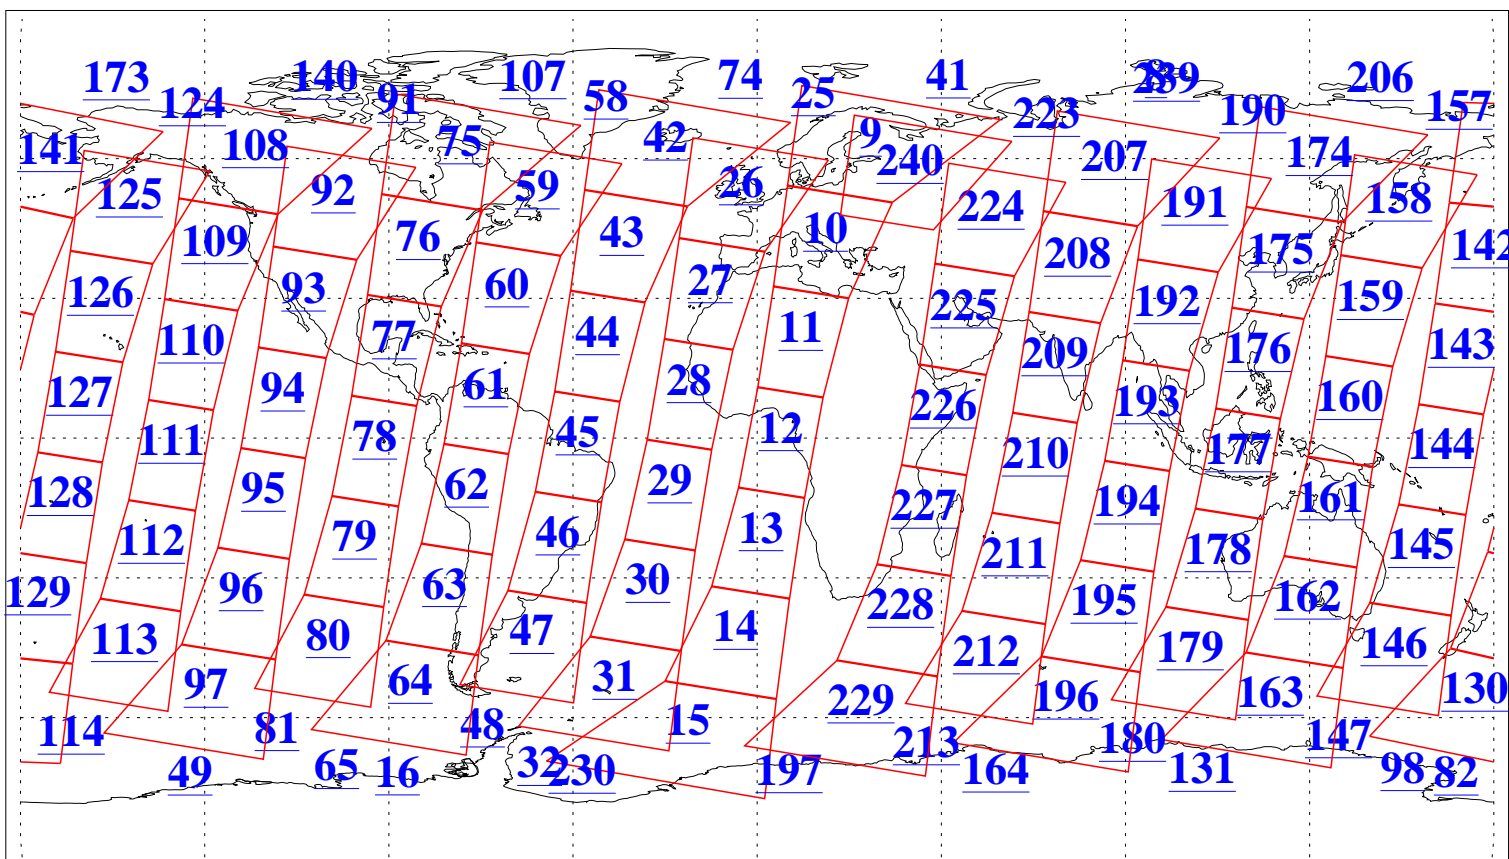

L1B Availability
 AMSU Granules: 240
 HSB Granules: 0
 AIRS Granules: 240

21 May 2022
 DoY 141
 Aqua Day 7322
 Granules: 1 to 120

Granules: 121 to 240

Legend: AMSU Available, HSB Available, AIRS Available

L1B Availability
AMSU Granules: 240
HSB Granules: 0
AIRS Granules: 240

21 May 2022
DoY 141
Aqua Day 7322

Ascending Granules

Descending Granules

Legend: AMSU Available, HSB Available, AIRS Available

L1B Availability
 AMSU Granules: 240
 HSB Granules: 0
 AIRS Granules: 240