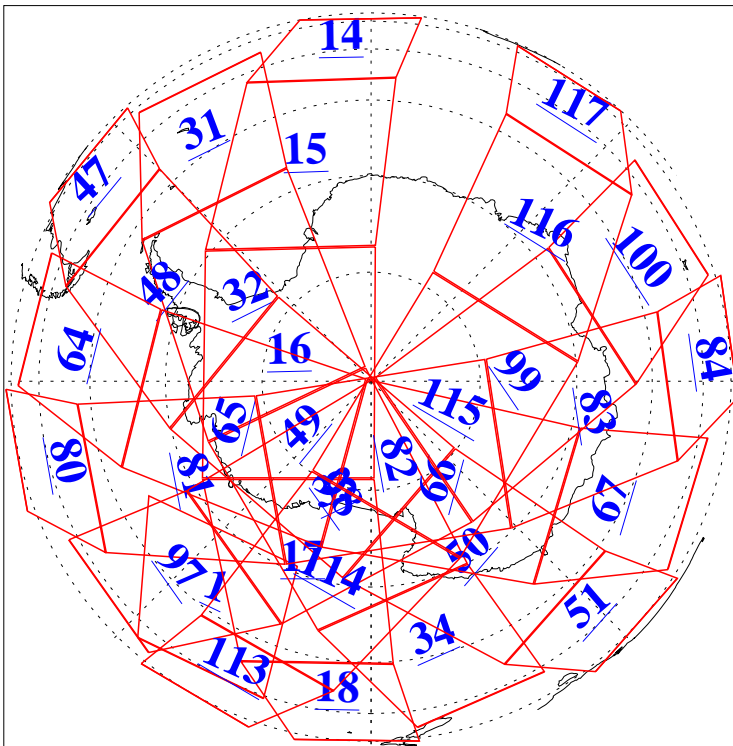

L1B Availability
 AMSU Granules: 240
 HSB Granules: 0
 AIRS Granules: 240

21 May 2022
 DoY 141
 Aqua Day 7322
 Granules: 1 to 120

Granules: 121 to 240

Legend: AMSU Available, HSB Available, AIRS Available

L1B Availability
AMSU Granules: 240
HSB Granules: 0
AIRS Granules: 240

21 May 2022
DoY 141
Aqua Day 7322

Ascending Granules

Descending Granules

Legend: AMSU Available, HSB Available, AIRS Available

L1B Availability
 AMSU Granules: 240
 HSB Granules: 0
 AIRS Granules: 240

21 May 2022
 DoY 141
 Aqua Day 7322

Northern Hemisphere Granules

Southern Hemisphere Granules

Legend: AMSU Available, HSB Available, **AIRS Available**