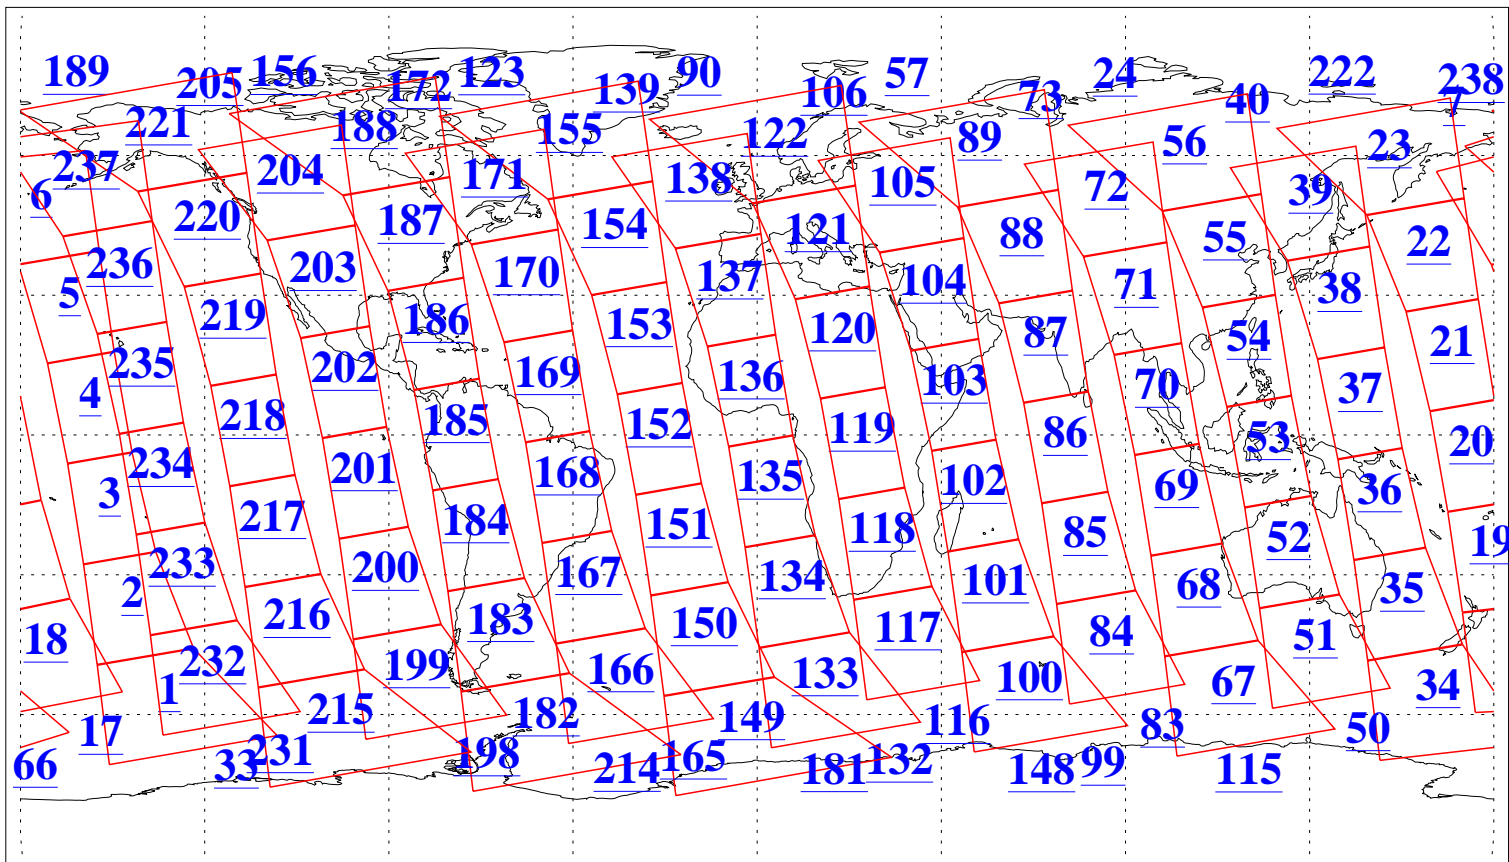

L1B Availability
 AMSU Granules: 240
 HSB Granules: 0
 AIRS Granules: 240

21 May 2022
 DoY 141
 Aqua Day 7322
 Granules: 1 to 120

Granules: 121 to 240

Legend: AMSU Available, HSB Available, AIRS Available

L1B Availability
AMSU Granules: 240
HSB Granules: 0
AIRS Granules: 240

21 May 2022
DoY 141
Aqua Day 7322

Ascending Granules

Descending Granules

Legend: AMSU Available, HSB Available, AIRS Available

L1B Availability
 AMSU Granules: 240
 HSB Granules: 0
 AIRS Granules: 240

21 May 2022
 DoY 141
 Aqua Day 7322

Northern Hemisphere Granules

Southern Hemisphere Granules

Legend: AMSU Available, HSB Available, **AIRS Available**