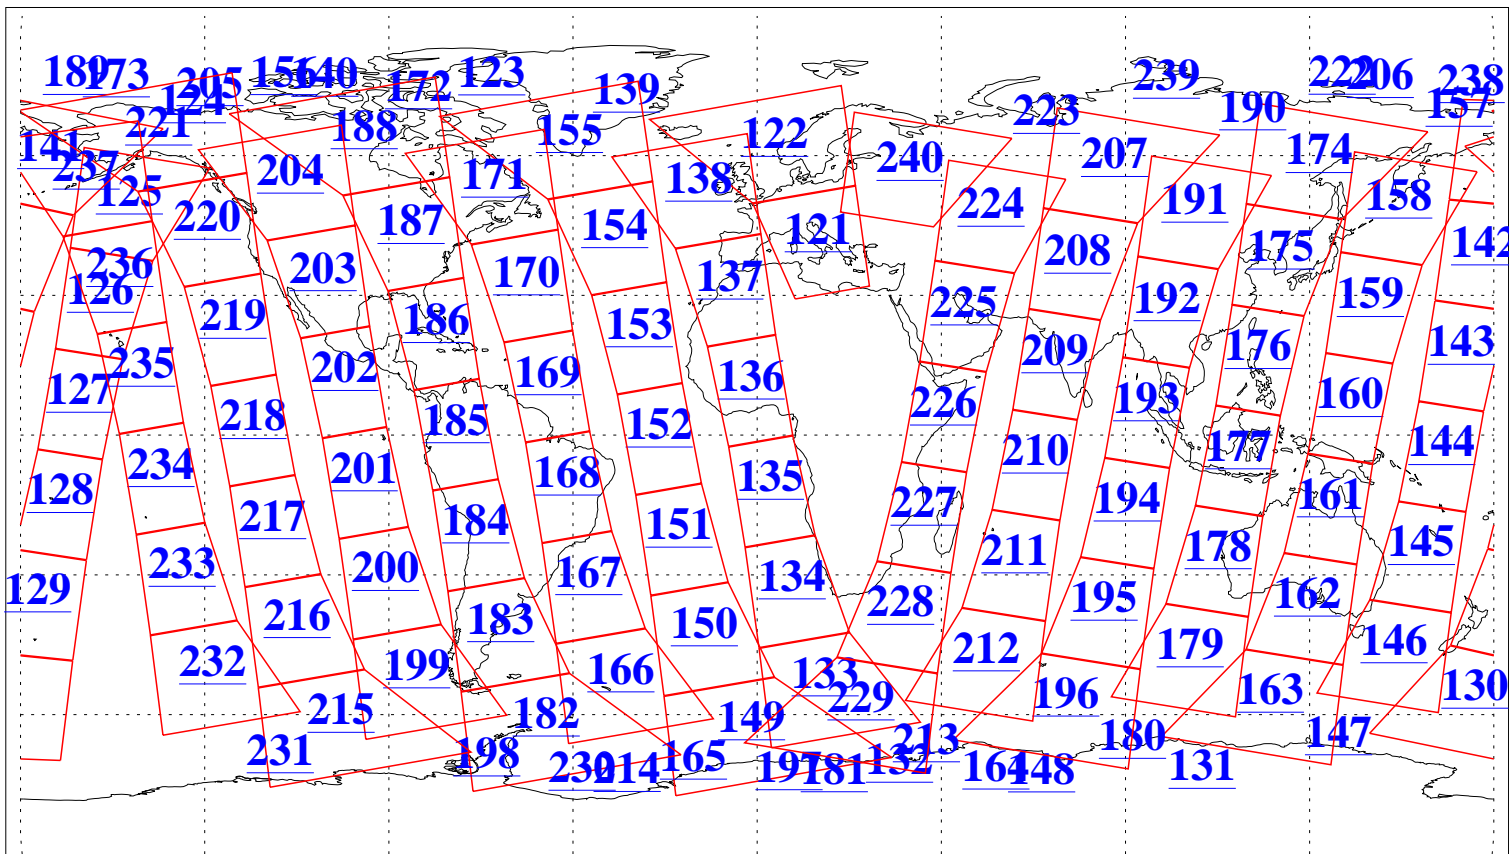

L1B Availability
 AMSU Granules: 240
 HSB Granules: 0
 AIRS Granules: 240

21 May 2022
 DoY 141
 Aqua Day 7322
 Granules: 1 to 120

Granules: 121 to 240

Legend: AMSU Available, HSB Available, AIRS Available

L1B Availability
AMSU Granules: 240
HSB Granules: 0
AIRS Granules: 240

21 May 2022
DoY 141
Aqua Day 7322

Ascending Granules

Descending Granules

Legend: AMSU Available, HSB Available, AIRS Available

L1B Availability
 AMSU Granules: 240
 HSB Granules: 0
 AIRS Granules: 240

21 May 2022
 DoY 141
 Aqua Day 7322

Northern Hemisphere Granules

Southern Hemisphere Granules

Legend: AMSU Available, HSB Available, **AIRS Available**