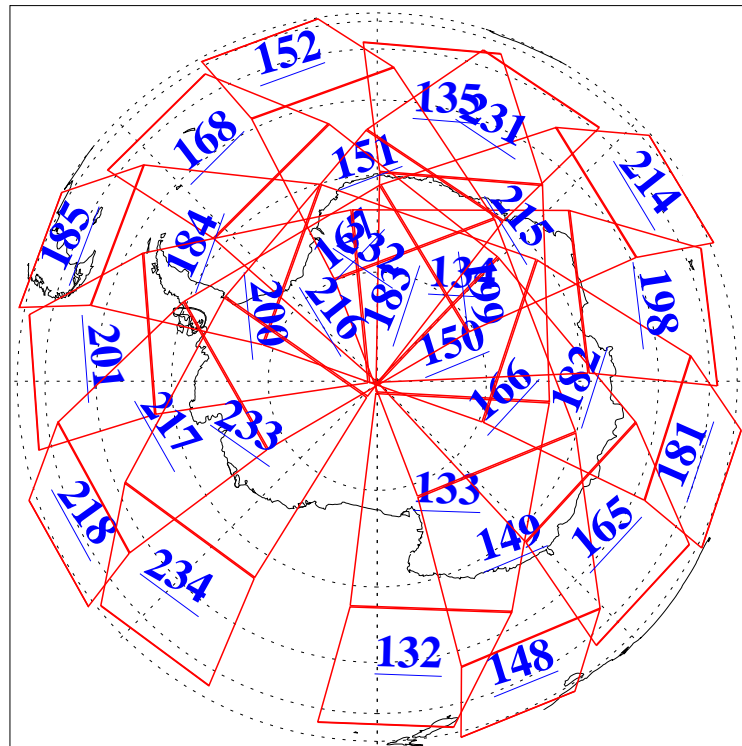

Legend: AMSU Available, HSB Available, **AIRS Available**