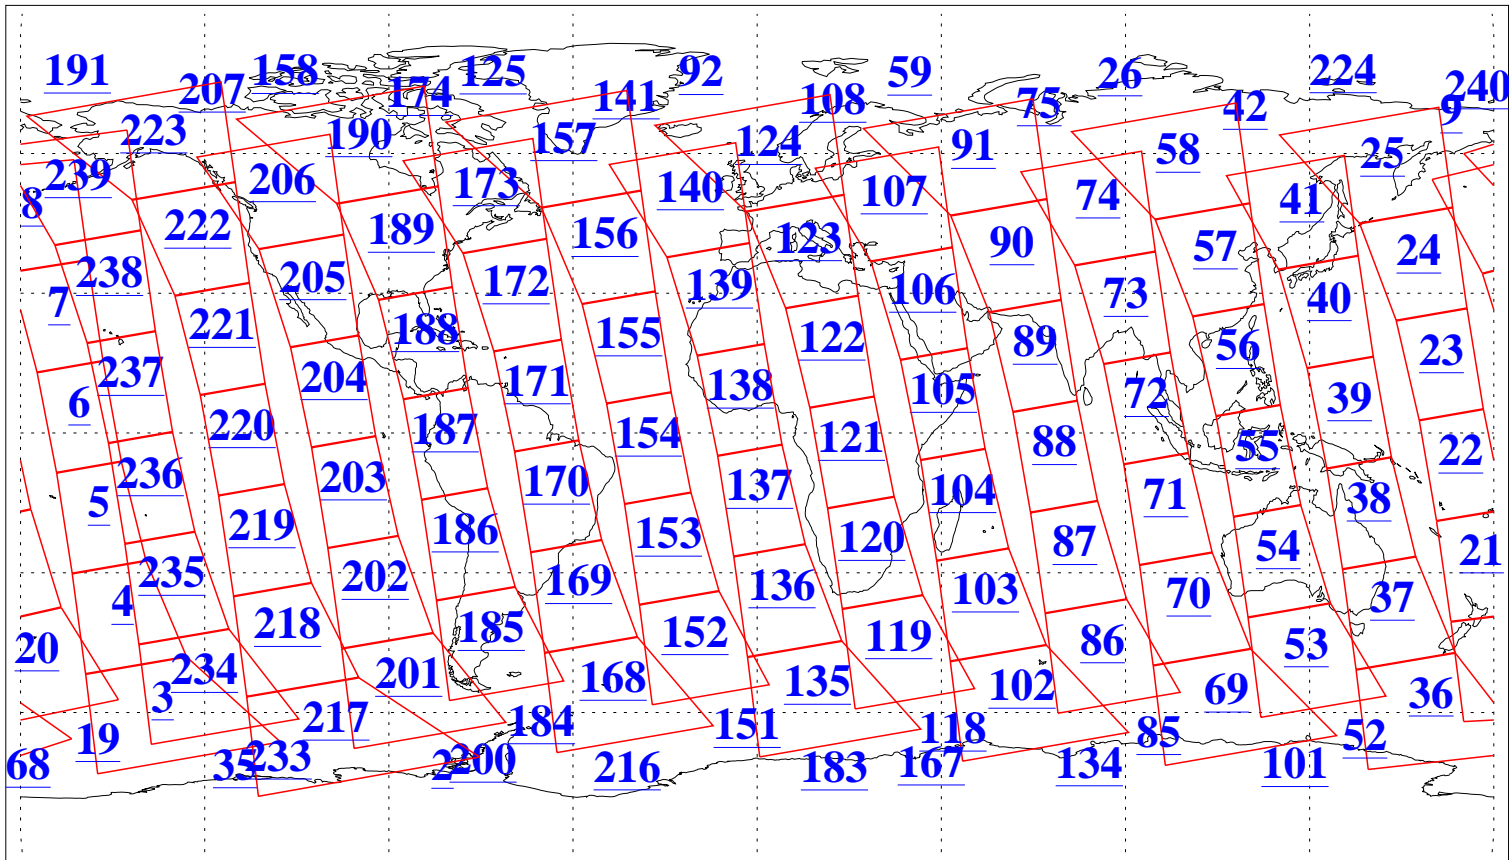

L1B Availability
AMSU Granules: 240
HSB Granules: 0
AIRS Granules: 240

19 May 2022
DoY 139
Aqua Day 7320
Granules: 1 to 120

Granules: 121 to 240

Legend: AMSU Available, HSB Available, AIRS Available

L1B Availability
 AMSU Granules: 240
 HSB Granules: 0
 AIRS Granules: 240

19 May 2022
 DoY 139
 Aqua Day 7320

Ascending Granules

Descending Granules

Legend: AMSU Available, *HSB Available*, *AIRS Available*

L1B Availability
 AMSU Granules: 240
 HSB Granules: 0
 AIRS Granules: 240

19 May 2022
 DoY 139
 Aqua Day 7320

Northern Hemisphere Granules

Southern Hemisphere Granules

Legend: AMSU Available, HSB Available, **AIRS Available**