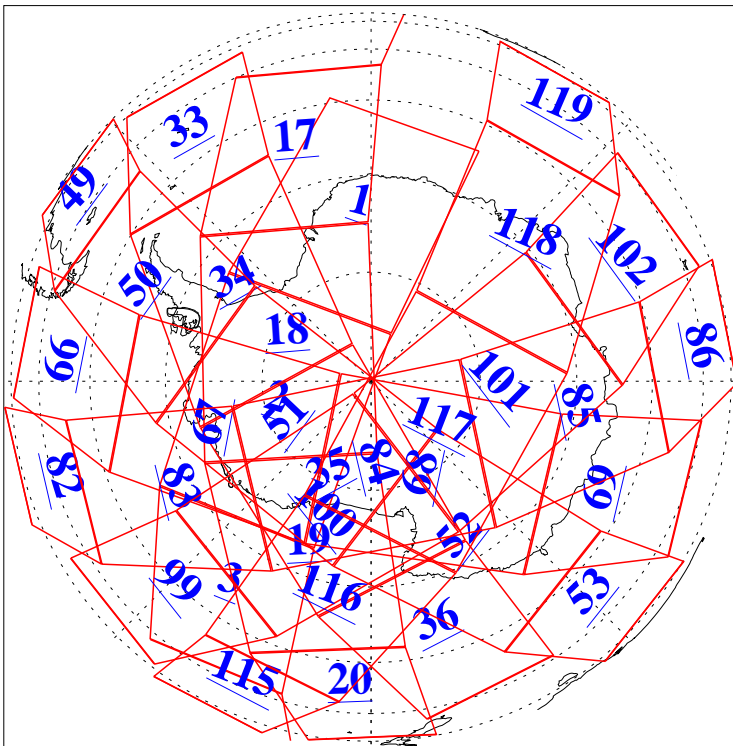

19 May 2022
 DoY 139
 Aqua Day 7320

Ascending Granules

Descending Granules

Legend: AMSU Available, *HSB Available*, *AIRS Available*

L1B Availability
 AMSU Granules: 240
 HSB Granules: 0
 AIRS Granules: 240

19 May 2022
 DoY 139
 Aqua Day 7320

Northern Hemisphere Granules

Southern Hemisphere Granules

Legend: AMSU Available, HSB Available, **AIRS Available**