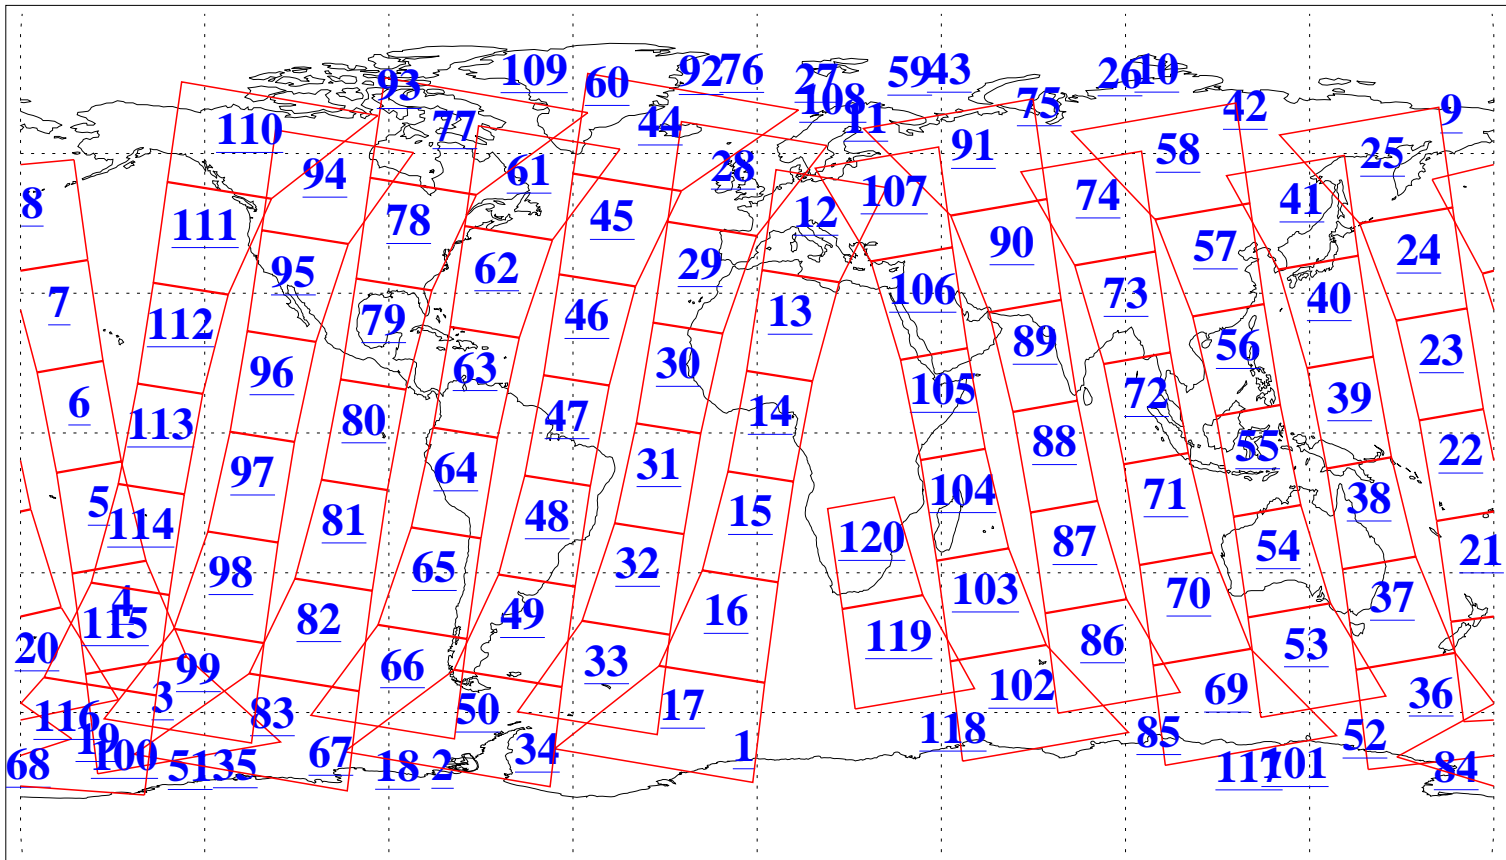

L1B Availability
AMSU Granules: 240
HSB Granules: 0
AIRS Granules: 240

19 May 2022
DoY 139
Aqua Day 7320
Granules: 1 to 120

Granules: 121 to 240

Legend: AMSU Available, HSB Available, AIRS Available

L1B Availability
 AMSU Granules: 240
 HSB Granules: 0
 AIRS Granules: 240

19 May 2022
 DoY 139
 Aqua Day 7320

Ascending Granules

Descending Granules

Legend: AMSU Available, *HSB Available*, *AIRS Available*

L1B Availability
 AMSU Granules: 240
 HSB Granules: 0
 AIRS Granules: 240

19 May 2022
 DoY 139
 Aqua Day 7320

Northern Hemisphere Granules

Southern Hemisphere Granules

Legend: AMSU Available, HSB Available, **AIRS Available**