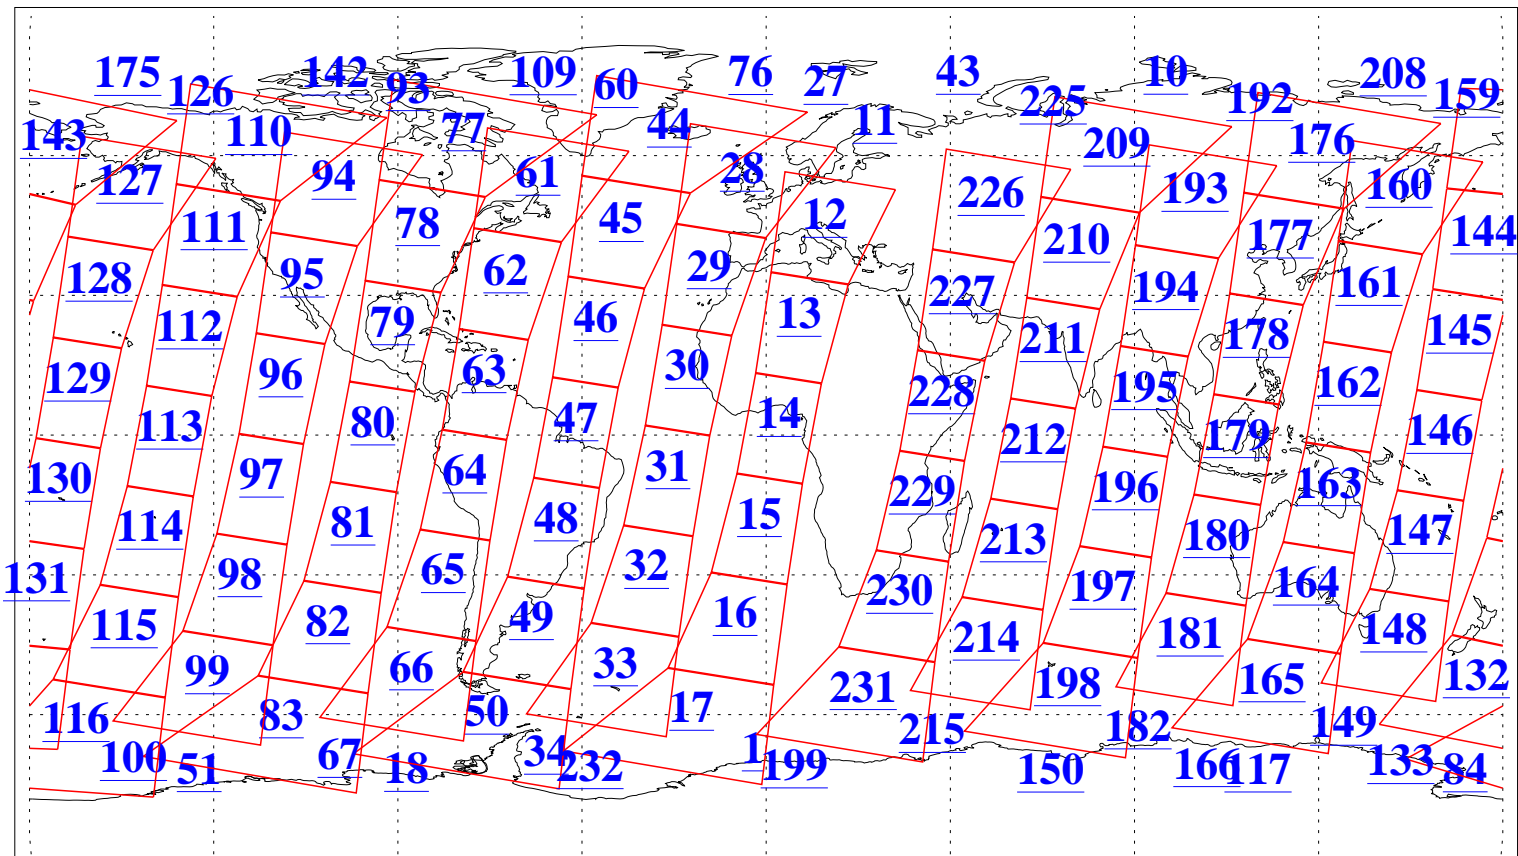

L1B Availability
AMSU Granules: 240
HSB Granules: 0
AIRS Granules: 240

19 May 2022
DoY 139
Aqua Day 7320
Granules: 1 to 120

Granules: 121 to 240

Legend: AMSU Available, HSB Available, AIRS Available

L1B Availability
 AMSU Granules: 240
 HSB Granules: 0
 AIRS Granules: 240

19 May 2022
 DoY 139
 Aqua Day 7320

Ascending Granules

Descending Granules

Legend: AMSU Available, *HSB Available*, *AIRS Available*

L1B Availability
 AMSU Granules: 240
 HSB Granules: 0
 AIRS Granules: 240

19 May 2022
 DoY 139
 Aqua Day 7320

Northern Hemisphere Granules

Southern Hemisphere Granules

Legend: AMSU Available, HSB Available, **AIRS Available**