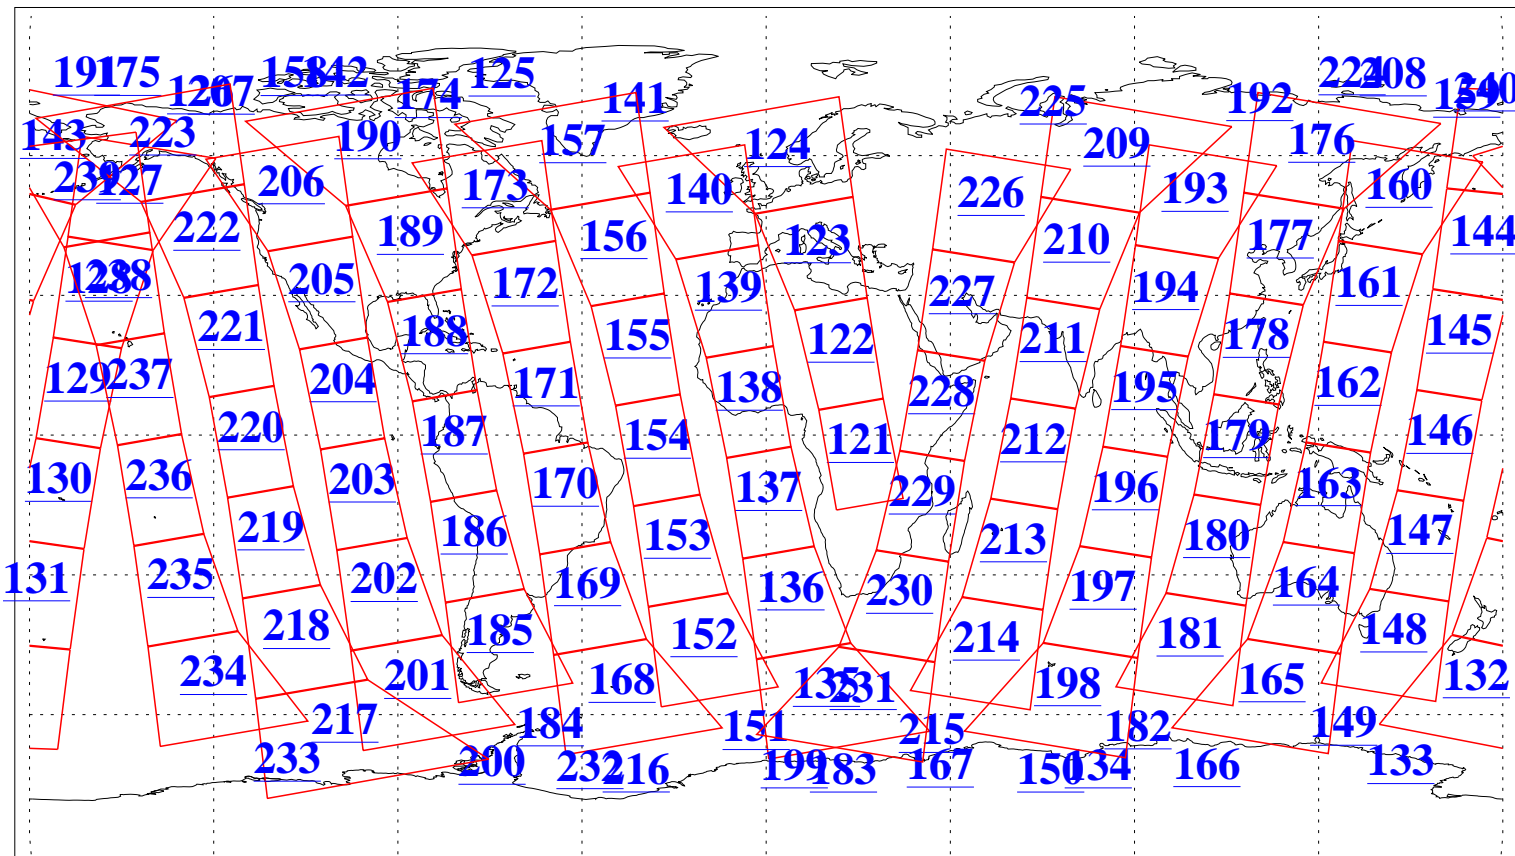

L1B Availability
AMSU Granules: 240
HSB Granules: 0
AIRS Granules: 240

19 May 2022
DoY 139
Aqua Day 7320
Granules: 1 to 120

Granules: 121 to 240

Legend: AMSU Available, HSB Available, AIRS Available

L1B Availability
 AMSU Granules: 240
 HSB Granules: 0
 AIRS Granules: 240

19 May 2022
 DoY 139
 Aqua Day 7320

Ascending Granules

Descending Granules

Legend: AMSU Available, *HSB Available*, *AIRS Available*

L1B Availability
 AMSU Granules: 240
 HSB Granules: 0
 AIRS Granules: 240

19 May 2022
 DoY 139
 Aqua Day 7320

Northern Hemisphere Granules

Southern Hemisphere Granules

Legend: AMSU Available, HSB Available, **AIRS Available**