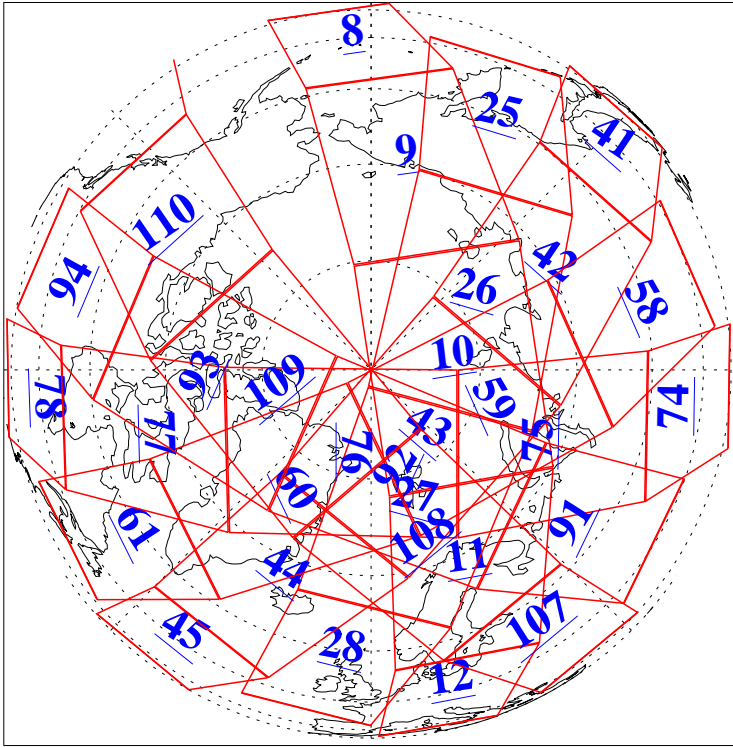

L1B Availability
AMSU Granules: 240
HSB Granules: 0
AIRS Granules: 240

19 May 2022
DoY 139
Aqua Day 7320
Granules: 1 to 120

Granules: 121 to 240

Legend: AMSU Available, HSB Available, AIRS Available

L1B Availability
 AMSU Granules: 240
 HSB Granules: 0
 AIRS Granules: 240

19 May 2022
 DoY 139
 Aqua Day 7320

Ascending Granules

Descending Granules

Legend: AMSU Available, *HSB Available*, *AIRS Available*

L1B Availability
 AMSU Granules: 240
 HSB Granules: 0
 AIRS Granules: 240

19 May 2022
 DoY 139
 Aqua Day 7320

Northern Hemisphere Granules

Southern Hemisphere Granules

Legend: AMSU Available, HSB Available, **AIRS Available**