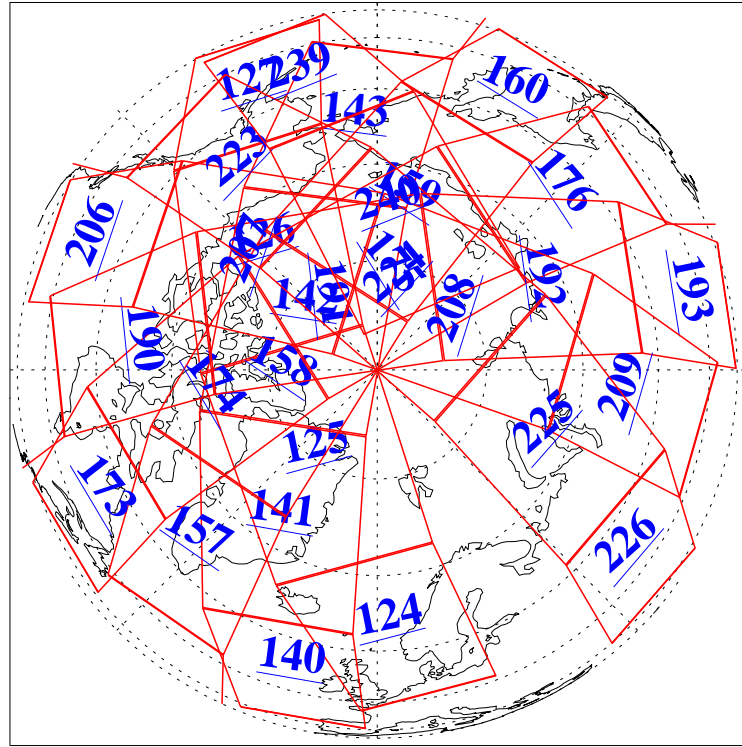

L1B Availability
AMSU Granules: 240
HSB Granules: 0
AIRS Granules: 240

19 May 2022
DoY 139
Aqua Day 7320

Northern Hemisphere Granules

Southern Hemisphere Granules