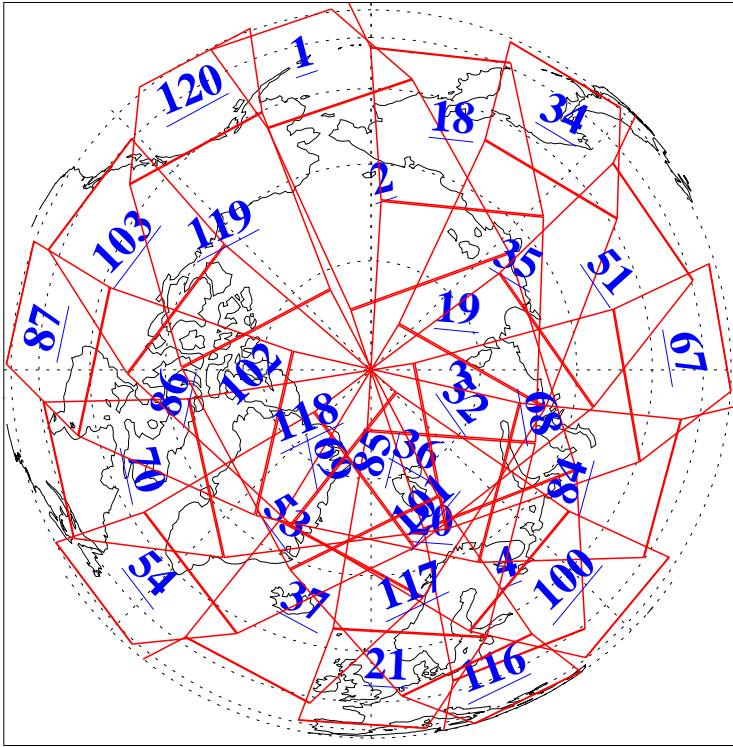

L1B Availability
 AMSU Granules: 239
 HSB Granules: 0
 AIRS Granules: 240

18 May 2022
 DoY 138
 Aqua Day 7319
 Granules: 1 to 120

Granules: 121 to 240

Legend: AMSU Available, HSB Available, AIRS Available

L1B Availability
 AMSU Granules: 239
 HSB Granules: 0
 AIRS Granules: 240

18 May 2022
 DoY 138
 Aqua Day 7319

Ascending Granules

Descending Granules

Legend: AMSU Available, HSB Available, AIRS Available

L1B Availability
 AMSU Granules: 239
 HSB Granules: 0
 AIRS Granules: 240

18 May 2022
 DoY 138
 Aqua Day 7319

Northern Hemisphere Granules

Southern Hemisphere Granules

Legend: AMSU Available, **HSB Available**, **AIRS Available**