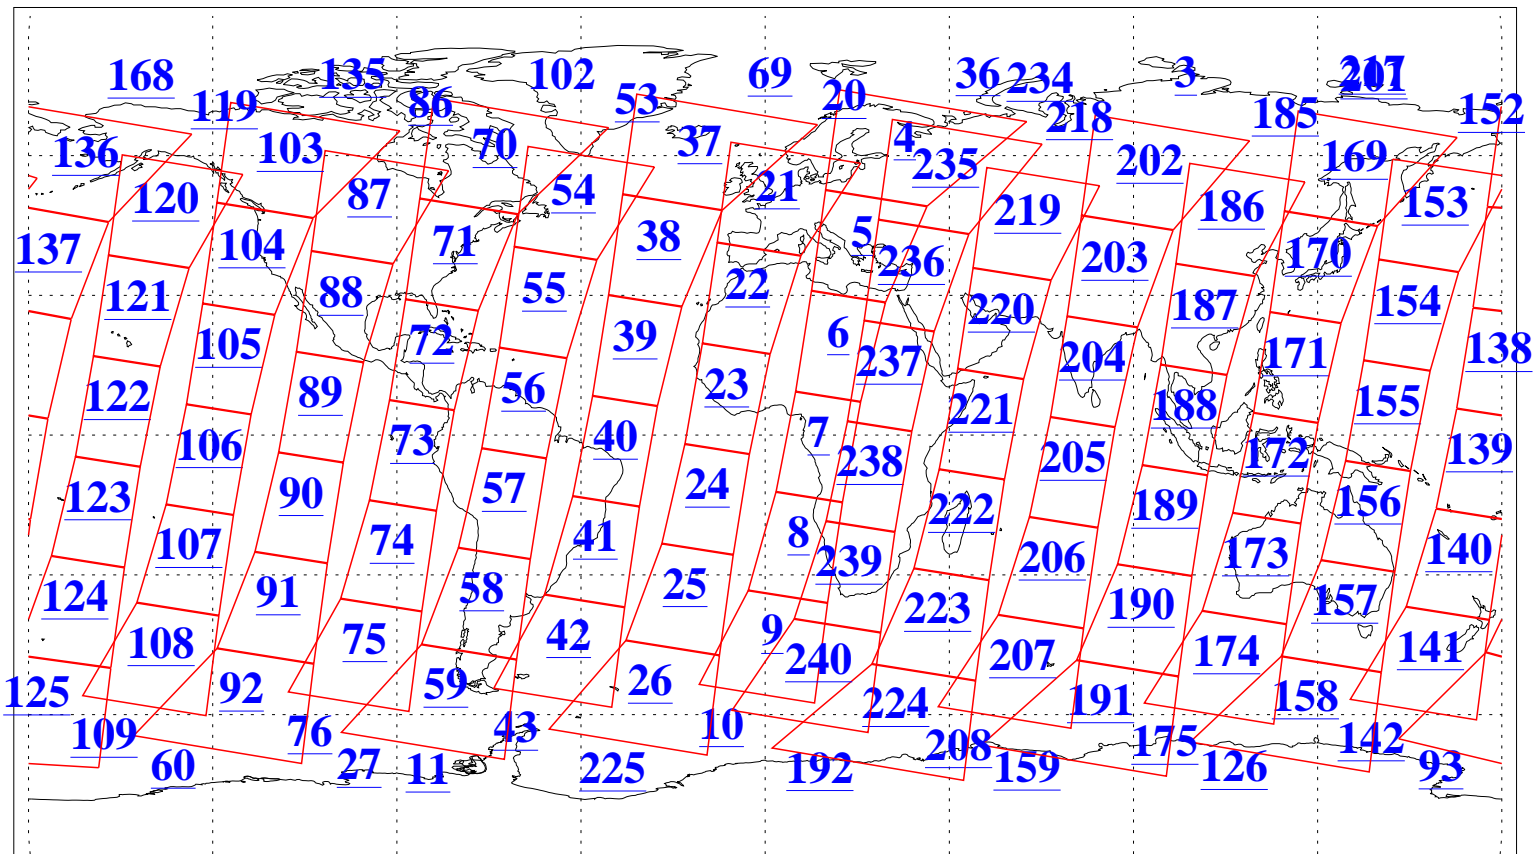

L1B Availability
 AMSU Granules: 239
 HSB Granules: 0
 AIRS Granules: 240

18 May 2022
 DoY 138
 Aqua Day 7319
 Granules: 1 to 120

Granules: 121 to 240

Legend: AMSU Available, HSB Available, AIRS Available

L1B Availability
 AMSU Granules: 239
 HSB Granules: 0
 AIRS Granules: 240

18 May 2022
 DoY 138
 Aqua Day 7319

Ascending Granules

Descending Granules

Legend: AMSU Available, HSB Available, AIRS Available

L1B Availability
 AMSU Granules: 239
 HSB Granules: 0
 AIRS Granules: 240

18 May 2022
 DoY 138
 Aqua Day 7319

Northern Hemisphere Granules

Southern Hemisphere Granules

Legend: AMSU Available, **HSB Available**, **AIRS Available**