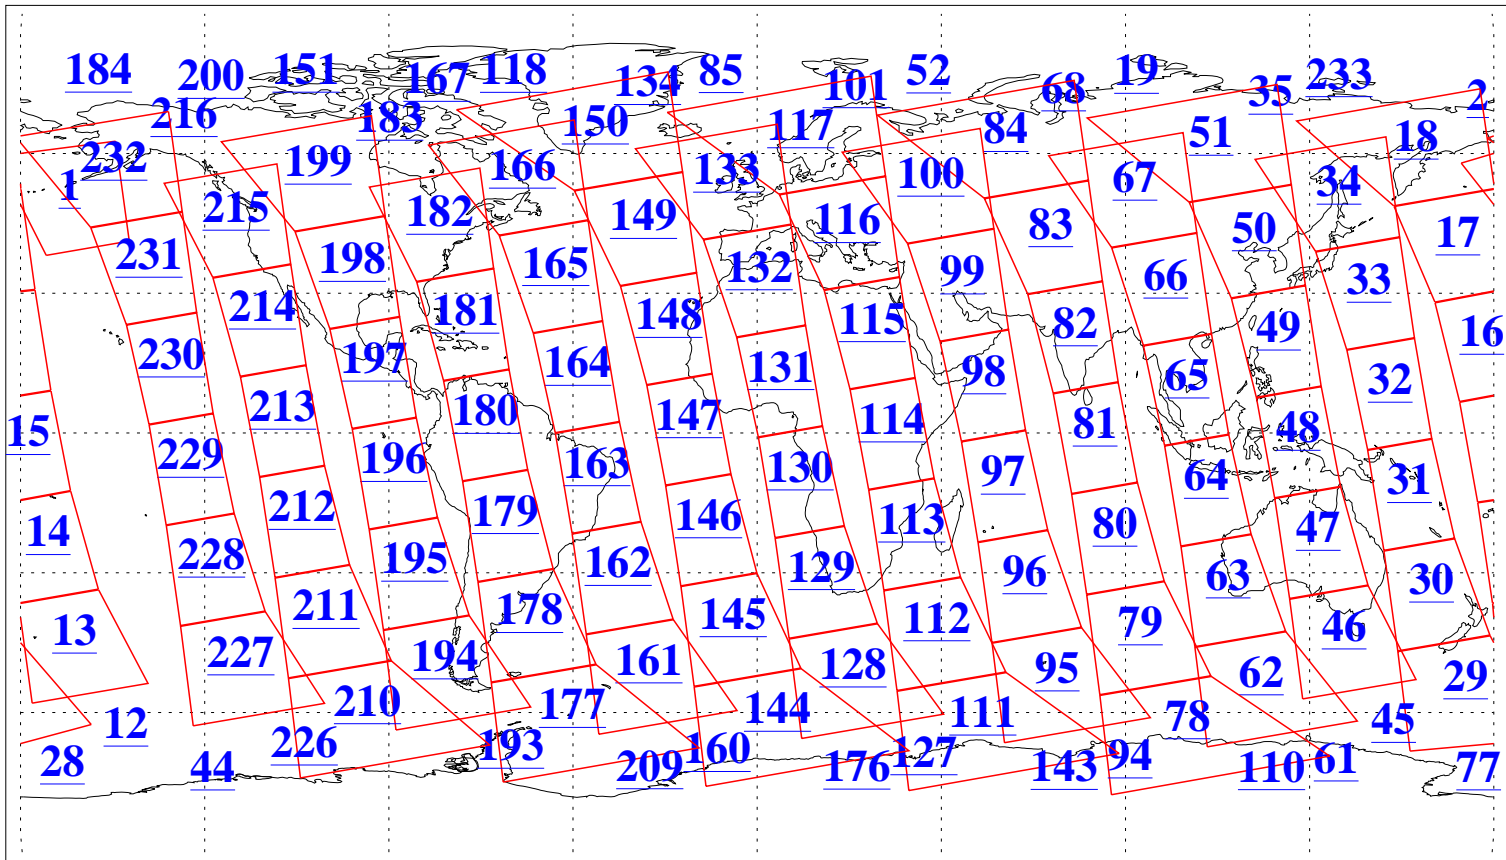

L1B Availability
 AMSU Granules: 239
 HSB Granules: 0
 AIRS Granules: 240

18 May 2022
 DoY 138
 Aqua Day 7319
 Granules: 1 to 120

Granules: 121 to 240

Legend: AMSU Available, HSB Available, AIRS Available

L1B Availability
 AMSU Granules: 239
 HSB Granules: 0
 AIRS Granules: 240

18 May 2022
 DoY 138
 Aqua Day 7319

Ascending Granules

Descending Granules

Legend: AMSU Available, HSB Available, AIRS Available

L1B Availability
 AMSU Granules: 239
 HSB Granules: 0
 AIRS Granules: 240

18 May 2022
 DoY 138
 Aqua Day 7319

Northern Hemisphere Granules

Southern Hemisphere Granules

Legend: AMSU Available, **HSB Available**, **AIRS Available**