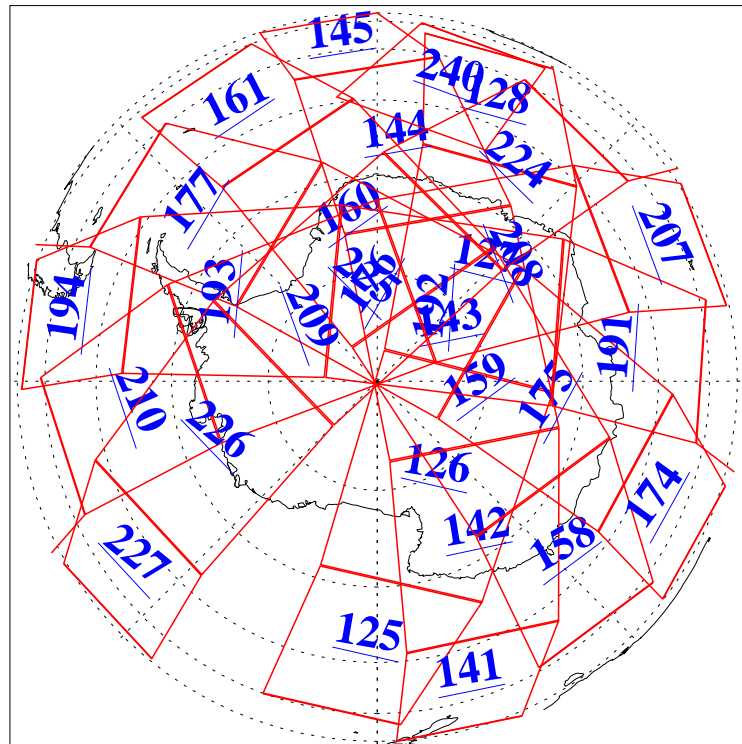

L1B Availability
 AMSU Granules: 239
 HSB Granules: 0
 AIRS Granules: 240

18 May 2022
 DoY 138
 Aqua Day 7319

Ascending Granules

Descending Granules

Legend: AMSU Available, HSB Available, AIRS Available

L1B Availability
 AMSU Granules: 239
 HSB Granules: 0
 AIRS Granules: 240

18 May 2022
 DoY 138
 Aqua Day 7319

Northern Hemisphere Granules

Southern Hemisphere Granules

Legend: AMSU Available, **HSB Available**, **AIRS Available**