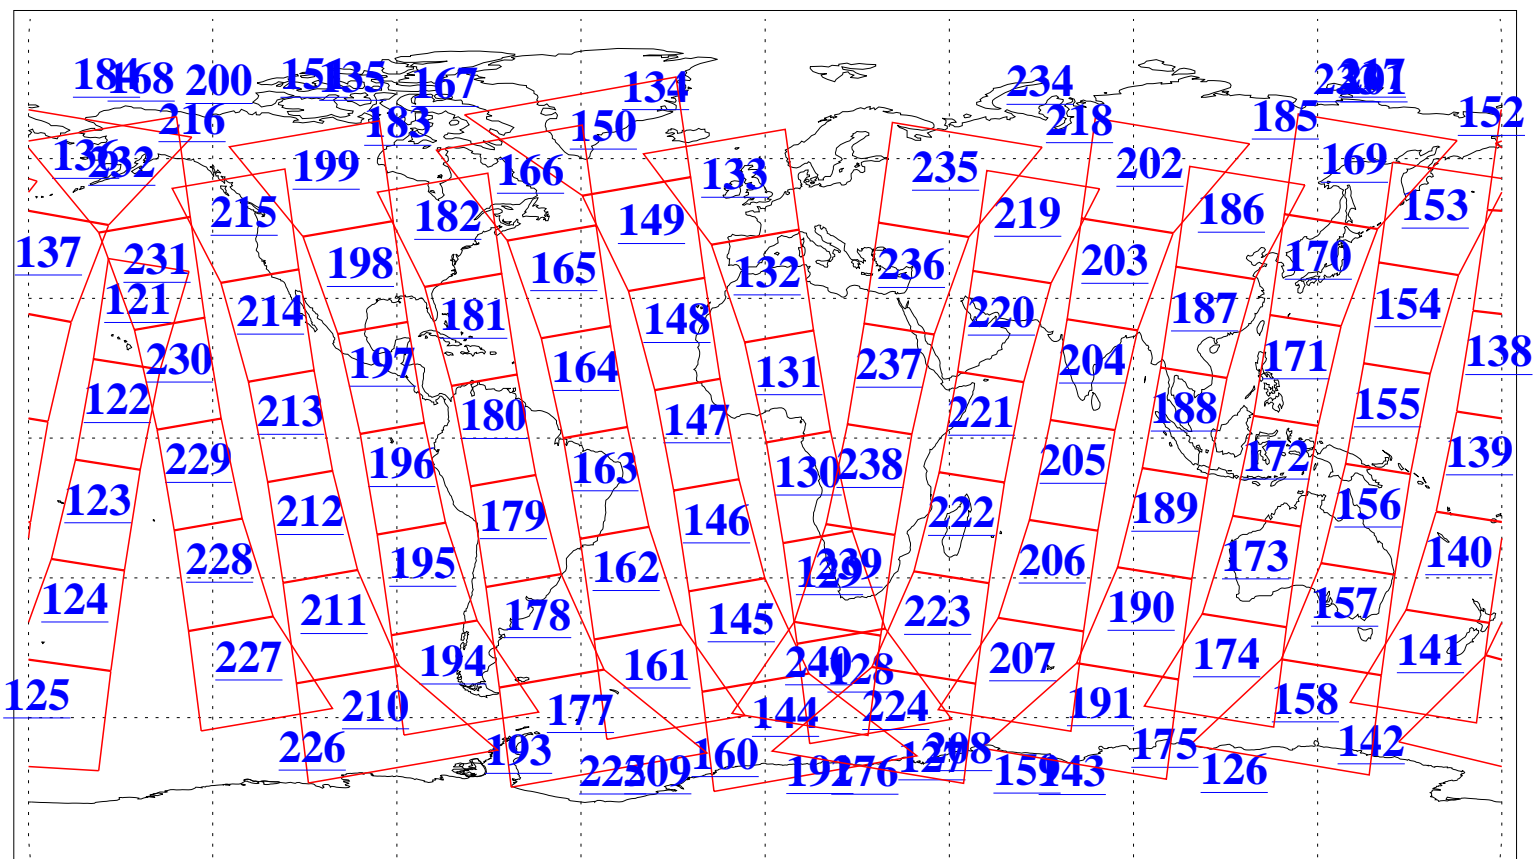

L1B Availability
 AMSU Granules: 239
 HSB Granules: 0
 AIRS Granules: 240

18 May 2022
 DoY 138
 Aqua Day 7319
 Granules: 1 to 120

Granules: 121 to 240

Legend: AMSU Available, HSB Available, AIRS Available

L1B Availability
 AMSU Granules: 239
 HSB Granules: 0
 AIRS Granules: 240

18 May 2022
 DoY 138
 Aqua Day 7319

Ascending Granules

Descending Granules

Legend: AMSU Available, HSB Available, AIRS Available

L1B Availability
 AMSU Granules: 239
 HSB Granules: 0
 AIRS Granules: 240

18 May 2022
 DoY 138
 Aqua Day 7319

Northern Hemisphere Granules

Southern Hemisphere Granules

Legend: AMSU Available, **HSB Available**, **AIRS Available**