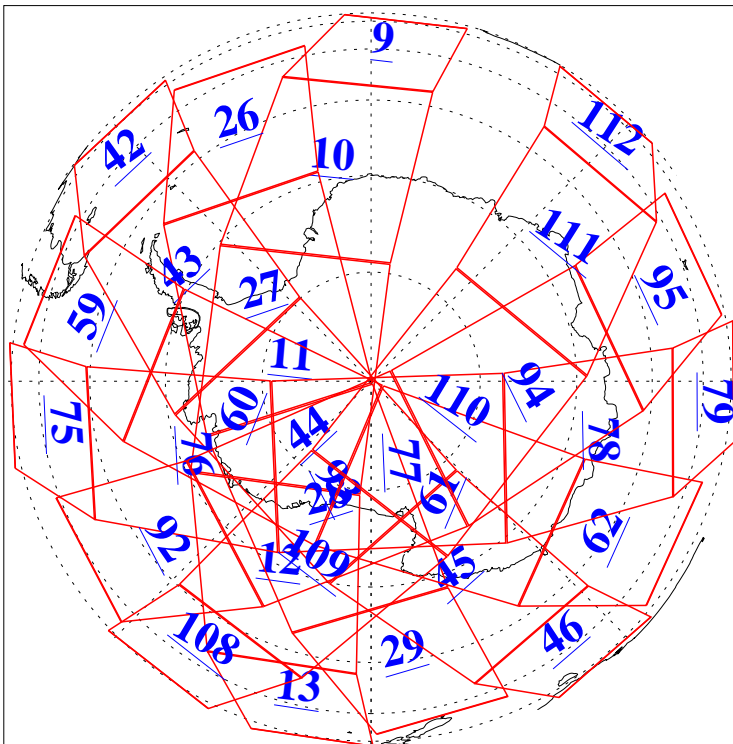

L1B Availability
 AMSU Granules: 239
 HSB Granules: 0
 AIRS Granules: 240

18 May 2022
 DoY 138
 Aqua Day 7319

Ascending Granules

Descending Granules

Legend: AMSU Available, HSB Available, AIRS Available

L1B Availability
 AMSU Granules: 239
 HSB Granules: 0
 AIRS Granules: 240

18 May 2022
 DoY 138
 Aqua Day 7319

Northern Hemisphere Granules

Southern Hemisphere Granules

Legend: AMSU Available, **HSB Available**, **AIRS Available**