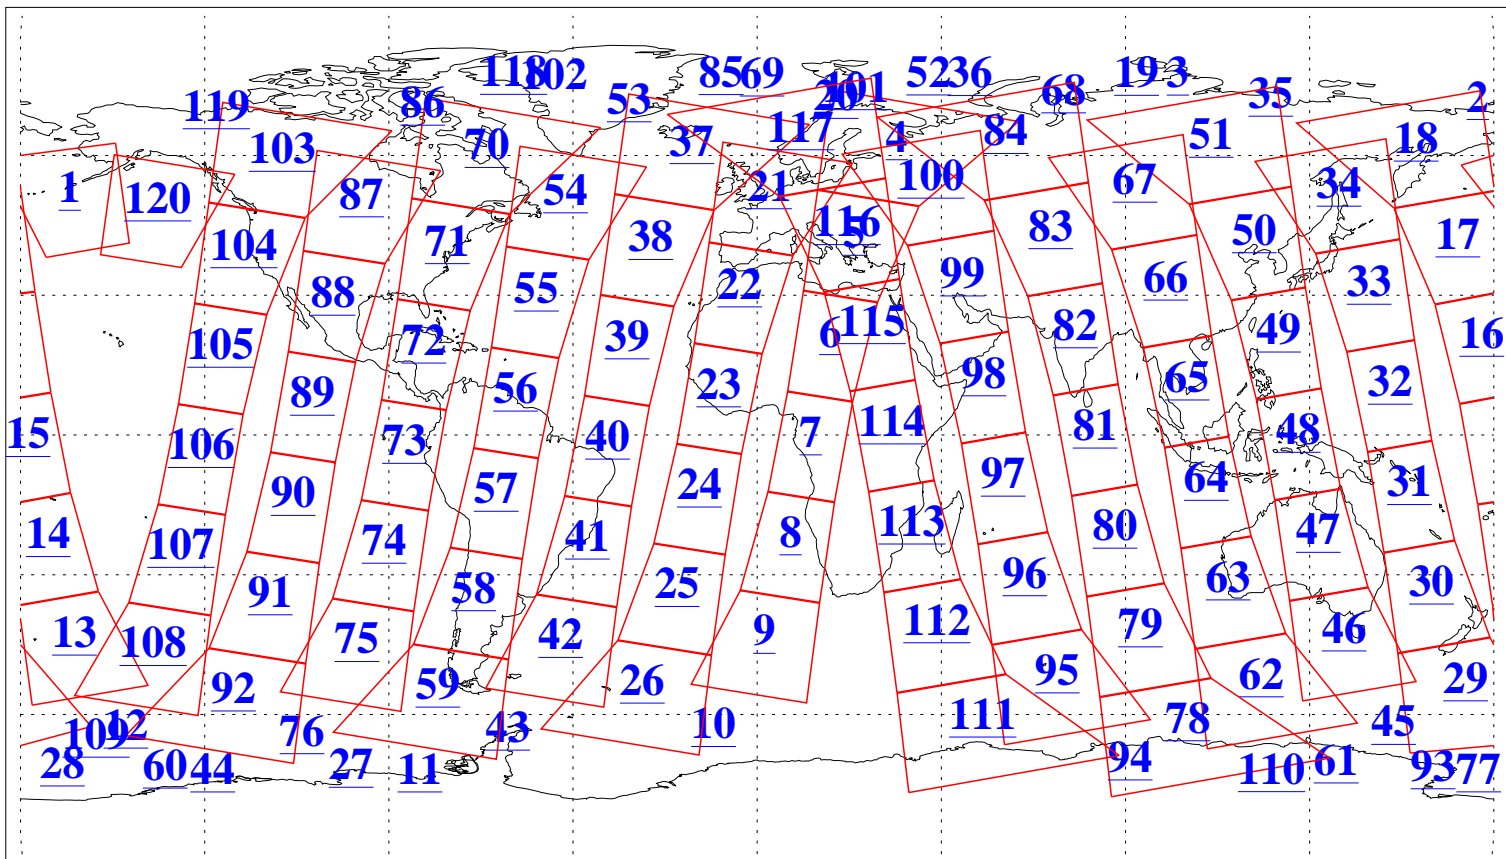

L1B Availability
 AMSU Granules: 239
 HSB Granules: 0
 AIRS Granules: 240

18 May 2022
 DoY 138
 Aqua Day 7319
 Granules: 1 to 120

Granules: 121 to 240

Legend: AMSU Available, HSB Available, AIRS Available

L1B Availability
 AMSU Granules: 239
 HSB Granules: 0
 AIRS Granules: 240

18 May 2022
 DoY 138
 Aqua Day 7319

Ascending Granules

Descending Granules

Legend: AMSU Available, HSB Available, AIRS Available

L1B Availability
 AMSU Granules: 239
 HSB Granules: 0
 AIRS Granules: 240

18 May 2022
 DoY 138
 Aqua Day 7319

Northern Hemisphere Granules

Southern Hemisphere Granules

Legend: AMSU Available, **HSB Available**, **AIRS Available**