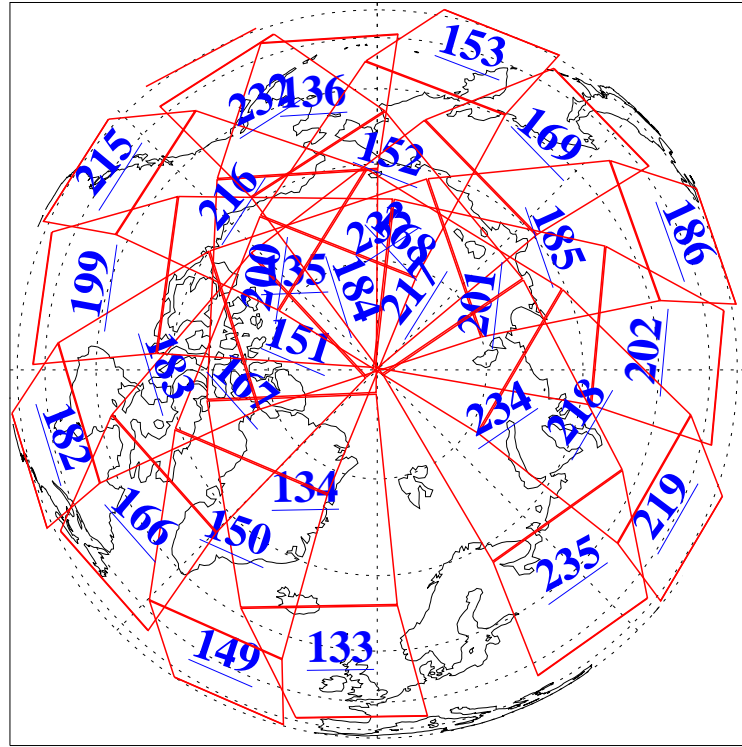

L1B Availability
 AMSU Granules: 239
 HSB Granules: 0
 AIRS Granules: 240

18 May 2022
 DoY 138
 Aqua Day 7319

Ascending Granules

Descending Granules

Legend: AMSU Available, HSB Available, AIRS Available

L1B Availability
 AMSU Granules: 239
 HSB Granules: 0
 AIRS Granules: 240

18 May 2022
 DoY 138
 Aqua Day 7319

Northern Hemisphere Granules

Southern Hemisphere Granules

Legend: AMSU Available, **HSB Available**, **AIRS Available**