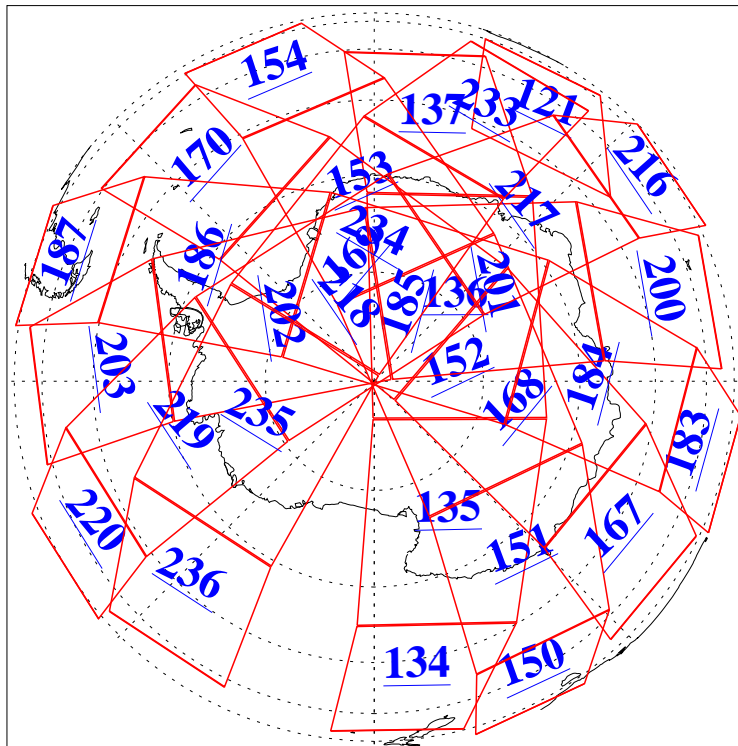

L1B Availability
AMSU Granules: 240
HSB Granules: 0
AIRS Granules: 240

17 May 2022
DoY 137
Aqua Day 7318
Ascending Granules

Descending Granules

Legend: AMSU Available, HSB Available, AIRS Available

L1B Availability
 AMSU Granules: 240
 HSB Granules: 0
 AIRS Granules: 240

17 May 2022
 DoY 137
 Aqua Day 7318

Northern Hemisphere Granules

Southern Hemisphere Granules

Legend: AMSU Available, HSB Available, **AIRS Available**