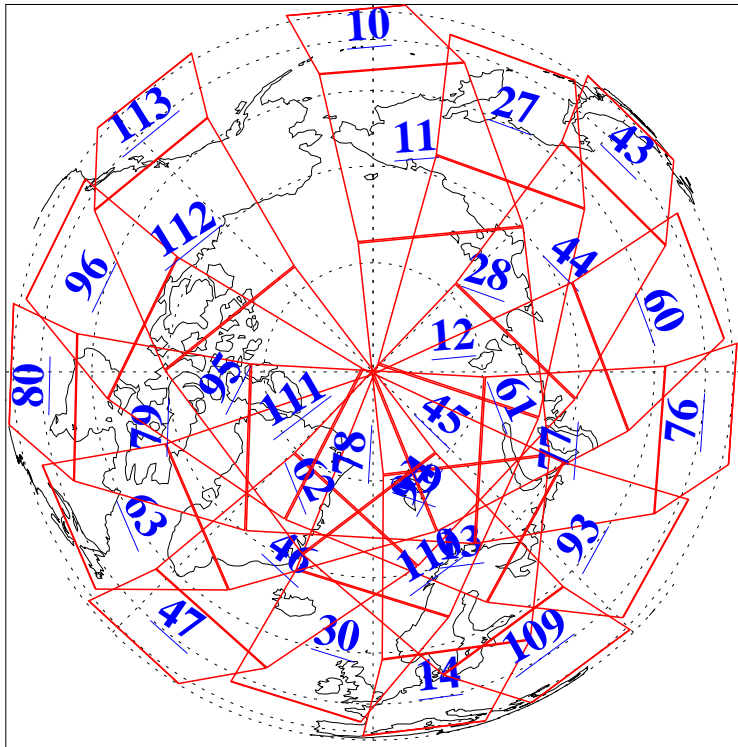

L1B Availability
 AMSU Granules: 240
 HSB Granules: 0
 AIRS Granules: 240

17 May 2022
 DoY 137
 Aqua Day 7318
 Granules: 1 to 120

Granules: 121 to 240

Legend: AMSU Available, HSB Available, AIRS Available

L1B Availability
AMSU Granules: 240
HSB Granules: 0
AIRS Granules: 240

17 May 2022
DoY 137
Aqua Day 7318
Ascending Granules

Descending Granules

Legend: AMSU Available, HSB Available, AIRS Available

L1B Availability
 AMSU Granules: 240
 HSB Granules: 0
 AIRS Granules: 240

17 May 2022
 DoY 137
 Aqua Day 7318

Northern Hemisphere Granules

Southern Hemisphere Granules

Legend: AMSU Available, HSB Available, **AIRS Available**