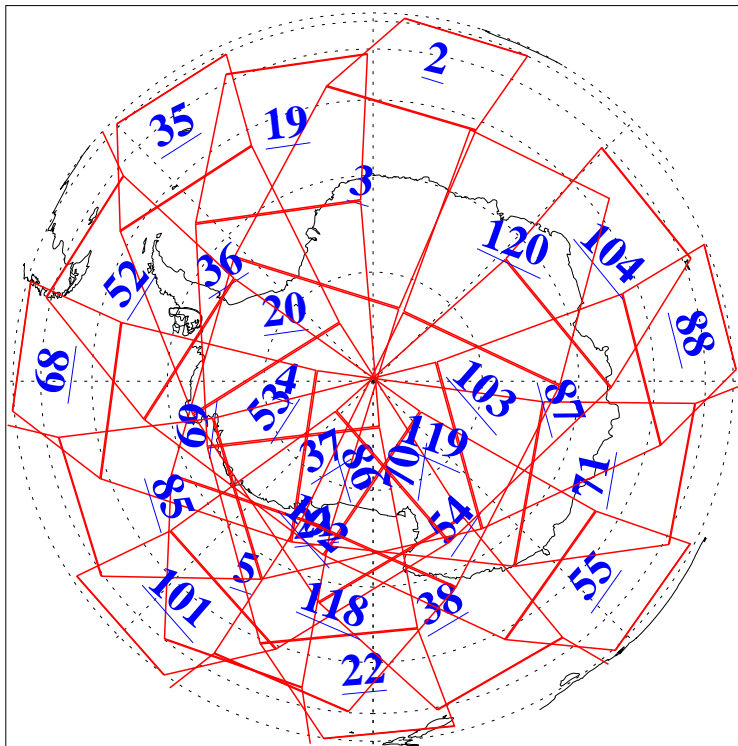

L1B Availability
 AMSU Granules: 240
 HSB Granules: 0
 AIRS Granules: 240

17 May 2022
 DoY 137
 Aqua Day 7318
 Granules: 1 to 120

Granules: 121 to 240

Legend: AMSU Available, HSB Available, AIRS Available

L1B Availability
AMSU Granules: 240
HSB Granules: 0
AIRS Granules: 240

17 May 2022
DoY 137
Aqua Day 7318
Ascending Granules

Descending Granules

Legend: AMSU Available, HSB Available, AIRS Available

L1B Availability
 AMSU Granules: 240
 HSB Granules: 0
 AIRS Granules: 240

17 May 2022
 DoY 137
 Aqua Day 7318

Northern Hemisphere Granules

Southern Hemisphere Granules

Legend: AMSU Available, HSB Available, **AIRS Available**