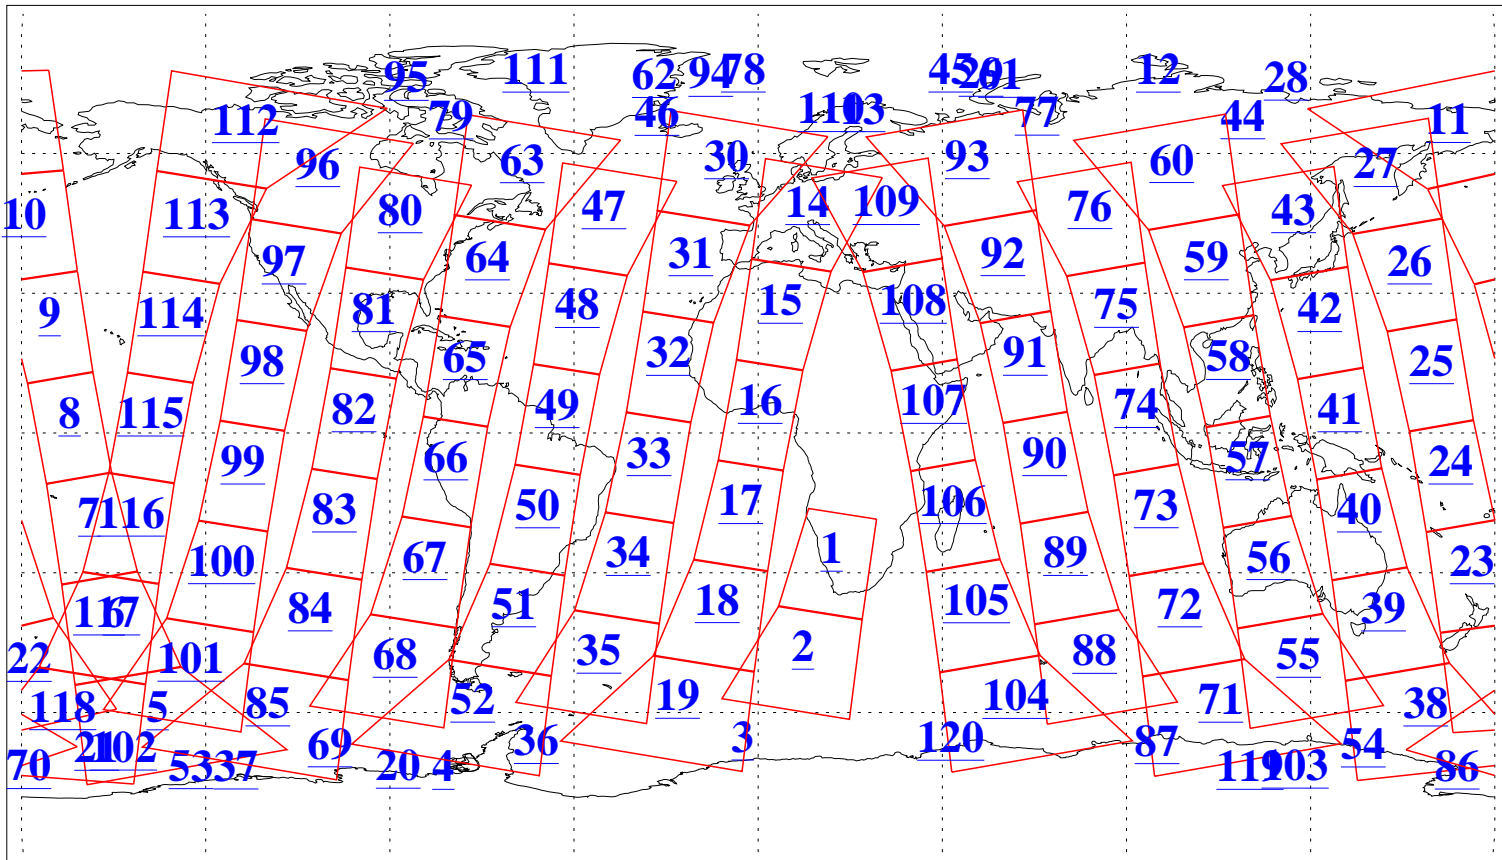

L1B Availability
 AMSU Granules: 240
 HSB Granules: 0
 AIRS Granules: 240

17 May 2022
 DoY 137
 Aqua Day 7318
 Granules: 1 to 120

Granules: 121 to 240

Legend: AMSU Available, HSB Available, AIRS Available

L1B Availability
AMSU Granules: 240
HSB Granules: 0
AIRS Granules: 240

17 May 2022
DoY 137
Aqua Day 7318
Ascending Granules

Descending Granules

Legend: AMSU Available, HSB Available, AIRS Available

L1B Availability
 AMSU Granules: 240
 HSB Granules: 0
 AIRS Granules: 240

17 May 2022
 DoY 137
 Aqua Day 7318

Northern Hemisphere Granules

Southern Hemisphere Granules

Legend: AMSU Available, HSB Available, **AIRS Available**