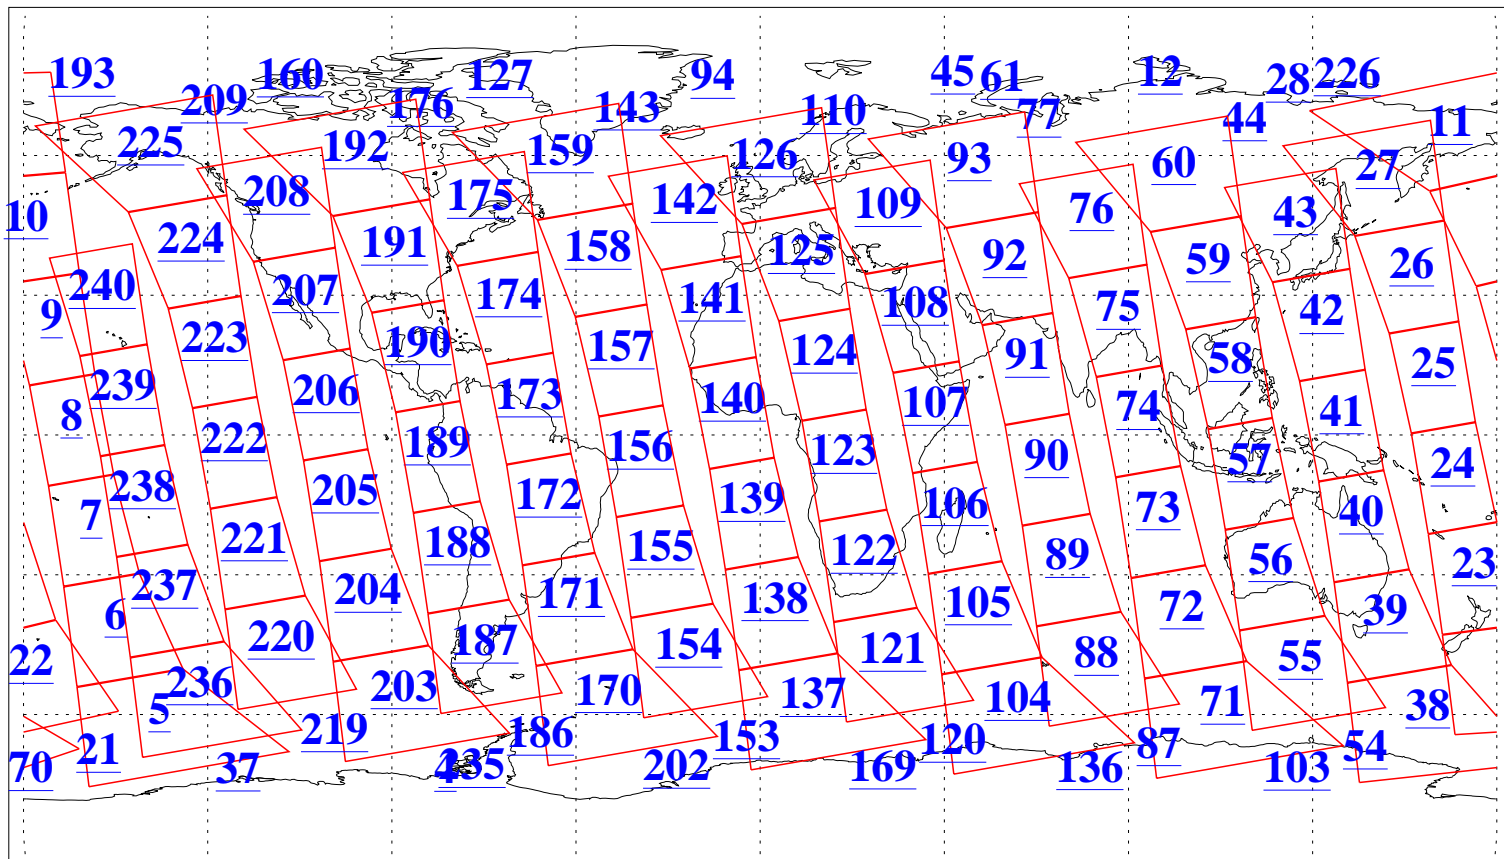

L1B Availability
 AMSU Granules: 240
 HSB Granules: 0
 AIRS Granules: 240

17 May 2022
 DoY 137
 Aqua Day 7318
 Granules: 1 to 120

Granules: 121 to 240

Legend: AMSU Available, HSB Available, AIRS Available

L1B Availability
AMSU Granules: 240
HSB Granules: 0
AIRS Granules: 240

17 May 2022
DoY 137
Aqua Day 7318
Ascending Granules

Descending Granules

Legend: AMSU Available, HSB Available, AIRS Available

L1B Availability
 AMSU Granules: 240
 HSB Granules: 0
 AIRS Granules: 240

17 May 2022
 DoY 137
 Aqua Day 7318

Northern Hemisphere Granules

Southern Hemisphere Granules

Legend: AMSU Available, HSB Available, **AIRS Available**