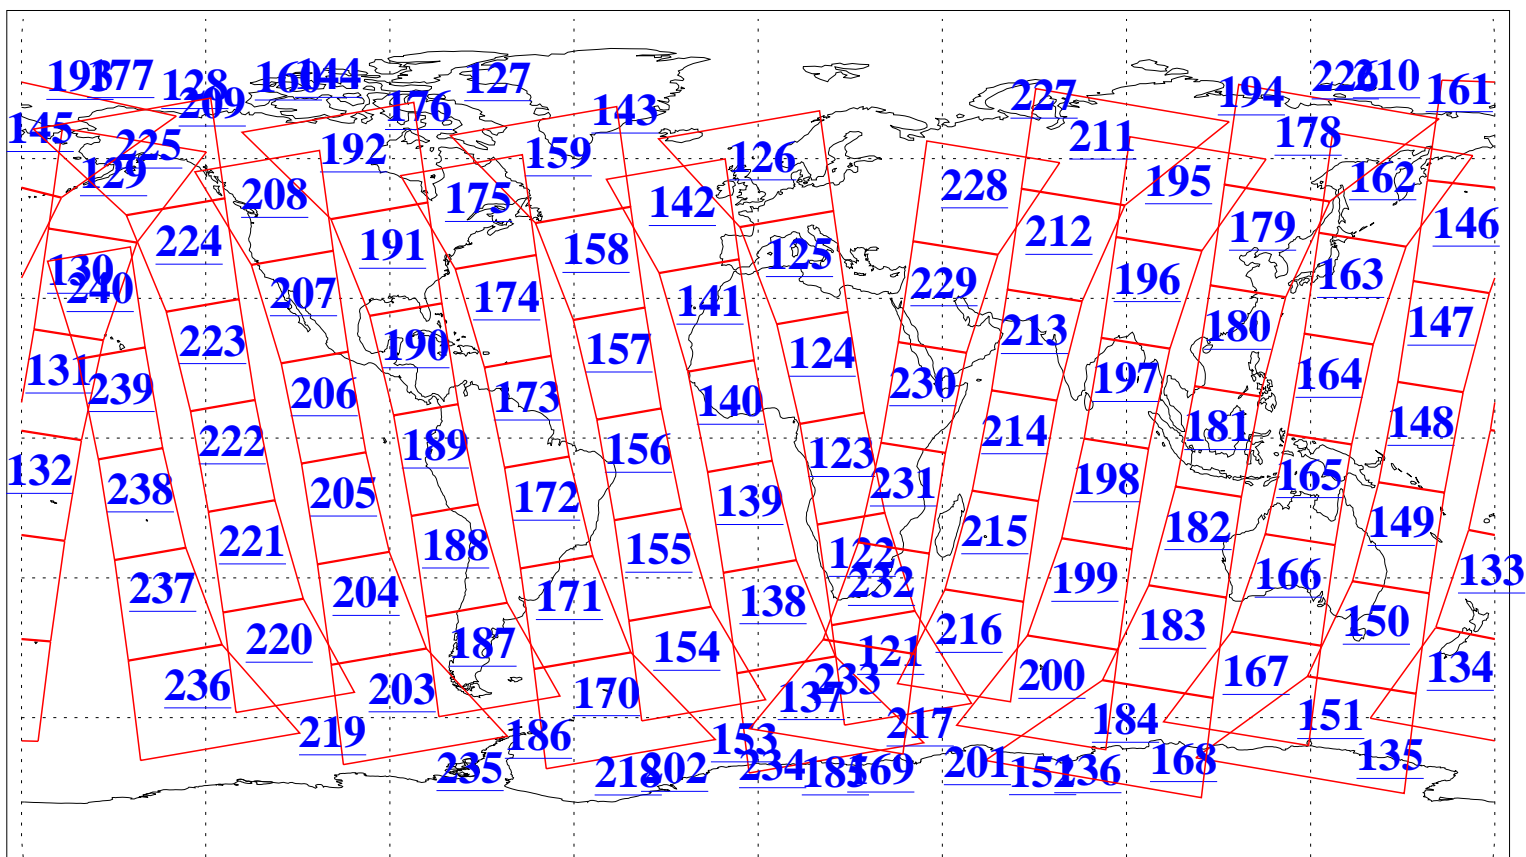

L1B Availability
 AMSU Granules: 240
 HSB Granules: 0
 AIRS Granules: 240

17 May 2022
 DoY 137
 Aqua Day 7318
 Granules: 1 to 120

Granules: 121 to 240

Legend: AMSU Available, HSB Available, AIRS Available

L1B Availability
AMSU Granules: 240
HSB Granules: 0
AIRS Granules: 240

17 May 2022
DoY 137
Aqua Day 7318
Ascending Granules

Descending Granules

Legend: AMSU Available, HSB Available, AIRS Available

L1B Availability
 AMSU Granules: 240
 HSB Granules: 0
 AIRS Granules: 240

17 May 2022
 DoY 137
 Aqua Day 7318

Northern Hemisphere Granules

Southern Hemisphere Granules

Legend: AMSU Available, HSB Available, **AIRS Available**