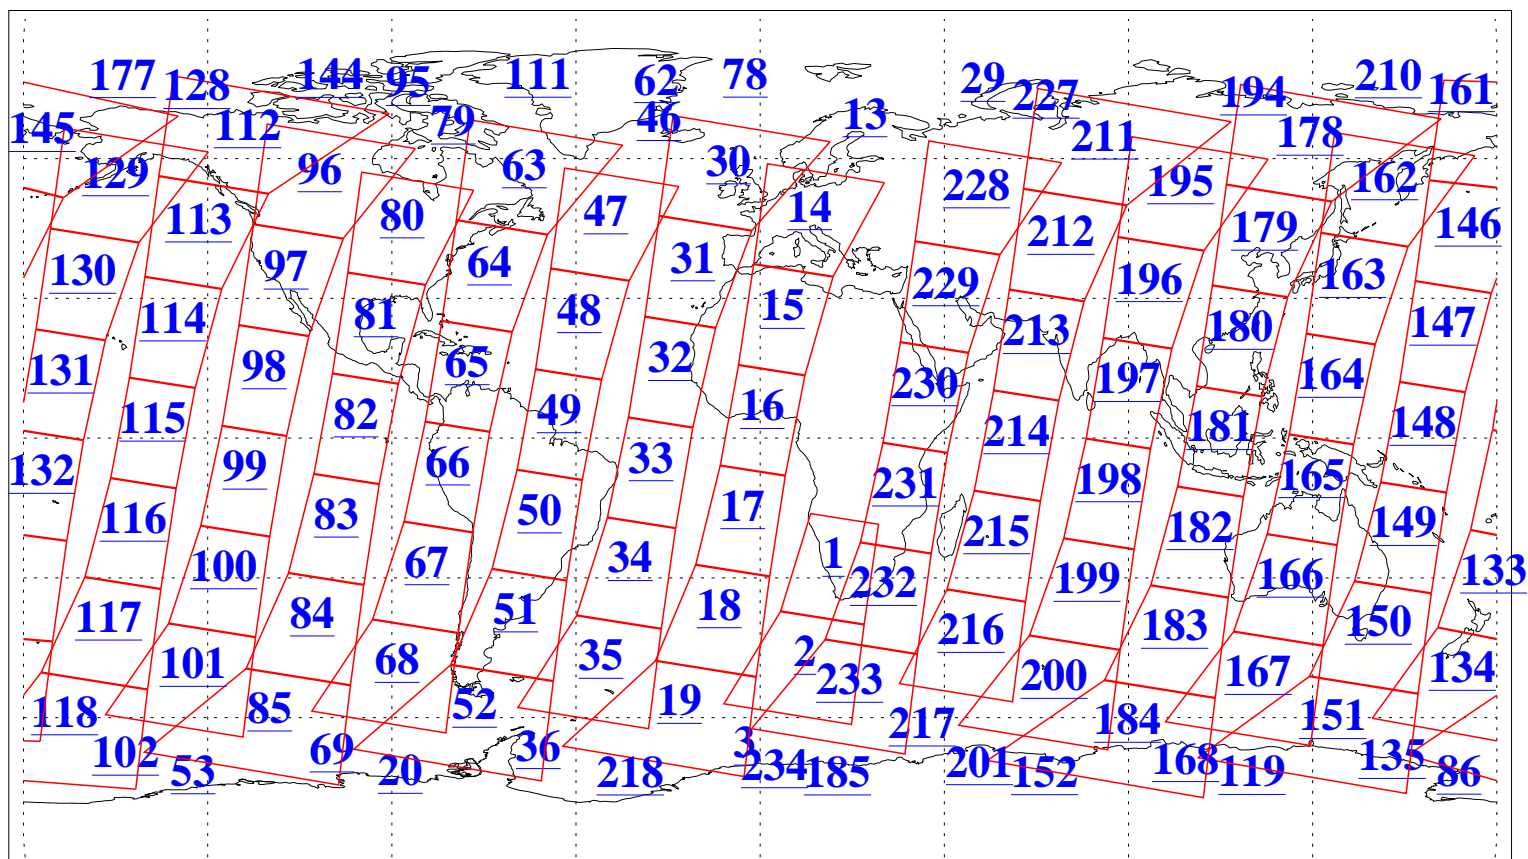

L1B Availability
 AMSU Granules: 240
 HSB Granules: 0
 AIRS Granules: 240

17 May 2022
 DoY 137
 Aqua Day 7318
 Granules: 1 to 120

Granules: 121 to 240

Legend: AMSU Available, HSB Available, AIRS Available

L1B Availability
AMSU Granules: 240
HSB Granules: 0
AIRS Granules: 240

17 May 2022
DoY 137
Aqua Day 7318
Ascending Granules

Descending Granules

Legend: AMSU Available, HSB Available, AIRS Available

L1B Availability
 AMSU Granules: 240
 HSB Granules: 0
 AIRS Granules: 240

17 May 2022
 DoY 137
 Aqua Day 7318

Northern Hemisphere Granules

Southern Hemisphere Granules

Legend: AMSU Available, HSB Available, **AIRS Available**