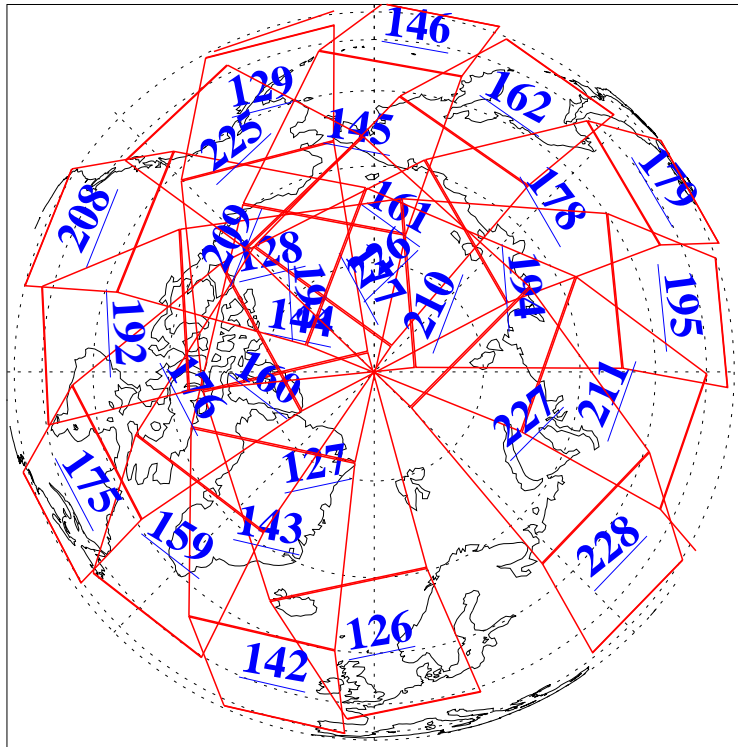

L1B Availability
 AMSU Granules: 240
 HSB Granules: 0
 AIRS Granules: 240

17 May 2022
 DoY 137
 Aqua Day 7318
 Granules: 1 to 120

Granules: 121 to 240

Legend: AMSU Available, HSB Available, AIRS Available

L1B Availability
AMSU Granules: 240
HSB Granules: 0
AIRS Granules: 240

17 May 2022
DoY 137
Aqua Day 7318
Ascending Granules

Descending Granules

Legend: AMSU Available, HSB Available, AIRS Available

L1B Availability
 AMSU Granules: 240
 HSB Granules: 0
 AIRS Granules: 240

17 May 2022
 DoY 137
 Aqua Day 7318

Northern Hemisphere Granules

Southern Hemisphere Granules

Legend: AMSU Available, HSB Available, **AIRS Available**