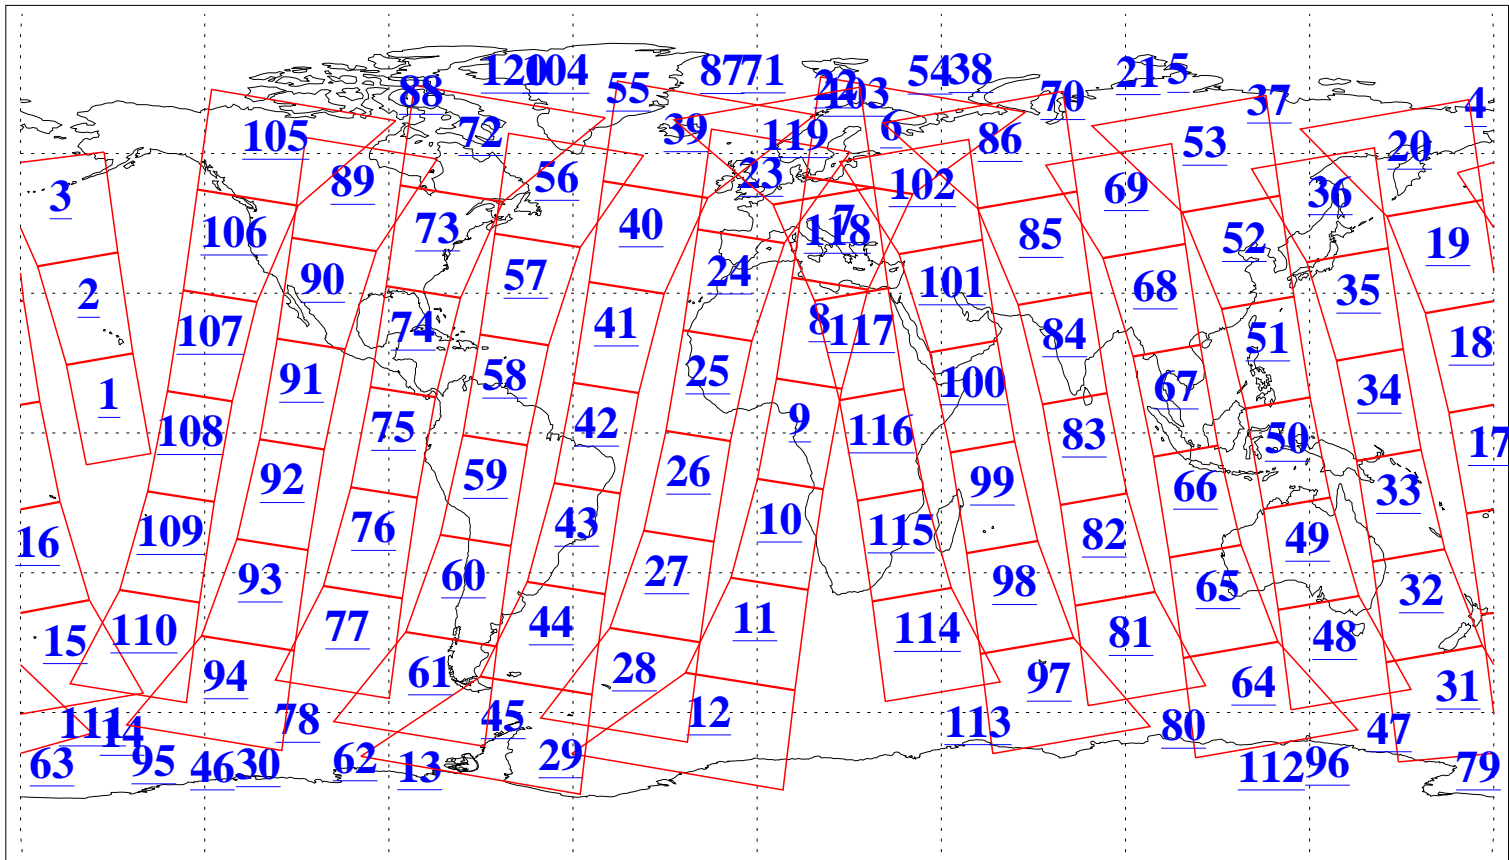

L1B Availability
AMSU Granules: 240
HSB Granules: 0
AIRS Granules: 223

16 May 2022
DoY 136
Aqua Day 7317
Granules: 1 to 120

Granules: 121 to 240

Legend: AMSU Available, *HSB Available*, *AIRS Available*

L1B Availability
 AMSU Granules: 240
 HSB Granules: 0
 AIRS Granules: 223

16 May 2022
 DoY 136
 Aqua Day 7317

Ascending Granules

Descending Granules

Legend: AMSU Available, *HSB Available*, *AIRS Available*

L1B Availability
 AMSU Granules: 240
 HSB Granules: 0
 AIRS Granules: 223

16 May 2022
 DoY 136
 Aqua Day 7317

Northern Hemisphere Granules

Southern Hemisphere Granules

Legend: AMSU Available, HSB Available, **AIRS Available**