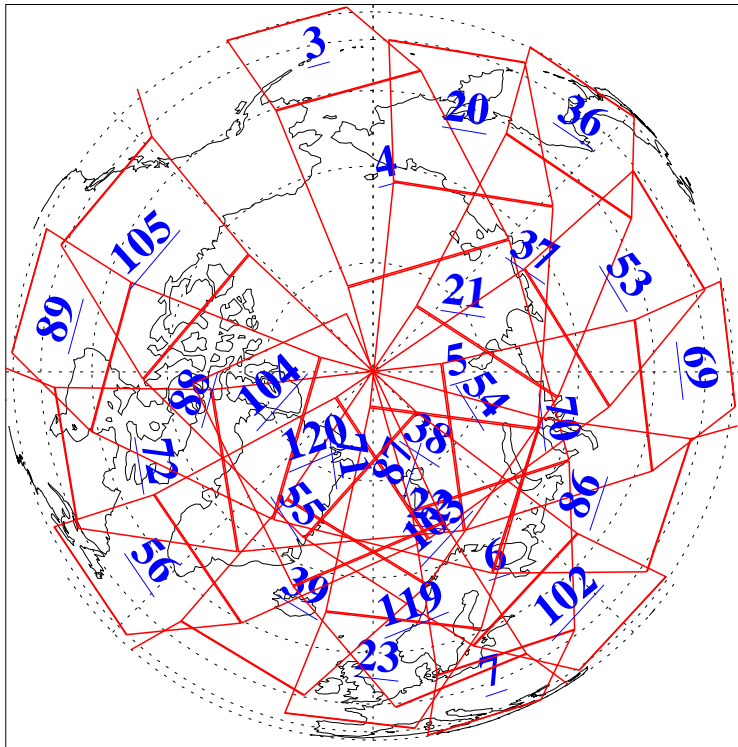

L1B Availability
AMSU Granules: 240
HSB Granules: 0
AIRS Granules: 223

16 May 2022
DoY 136
Aqua Day 7317
Granules: 1 to 120

Granules: 121 to 240

Legend: AMSU Available, *HSB Available*, *AIRS Available*

L1B Availability
 AMSU Granules: 240
 HSB Granules: 0
 AIRS Granules: 223

16 May 2022
 DoY 136
 Aqua Day 7317

Ascending Granules

Descending Granules

Legend: AMSU Available, *HSB Available*, *AIRS Available*

L1B Availability
 AMSU Granules: 240
 HSB Granules: 0
 AIRS Granules: 223

16 May 2022
 DoY 136
 Aqua Day 7317

Northern Hemisphere Granules

Southern Hemisphere Granules

Legend: AMSU Available, HSB Available, **AIRS Available**