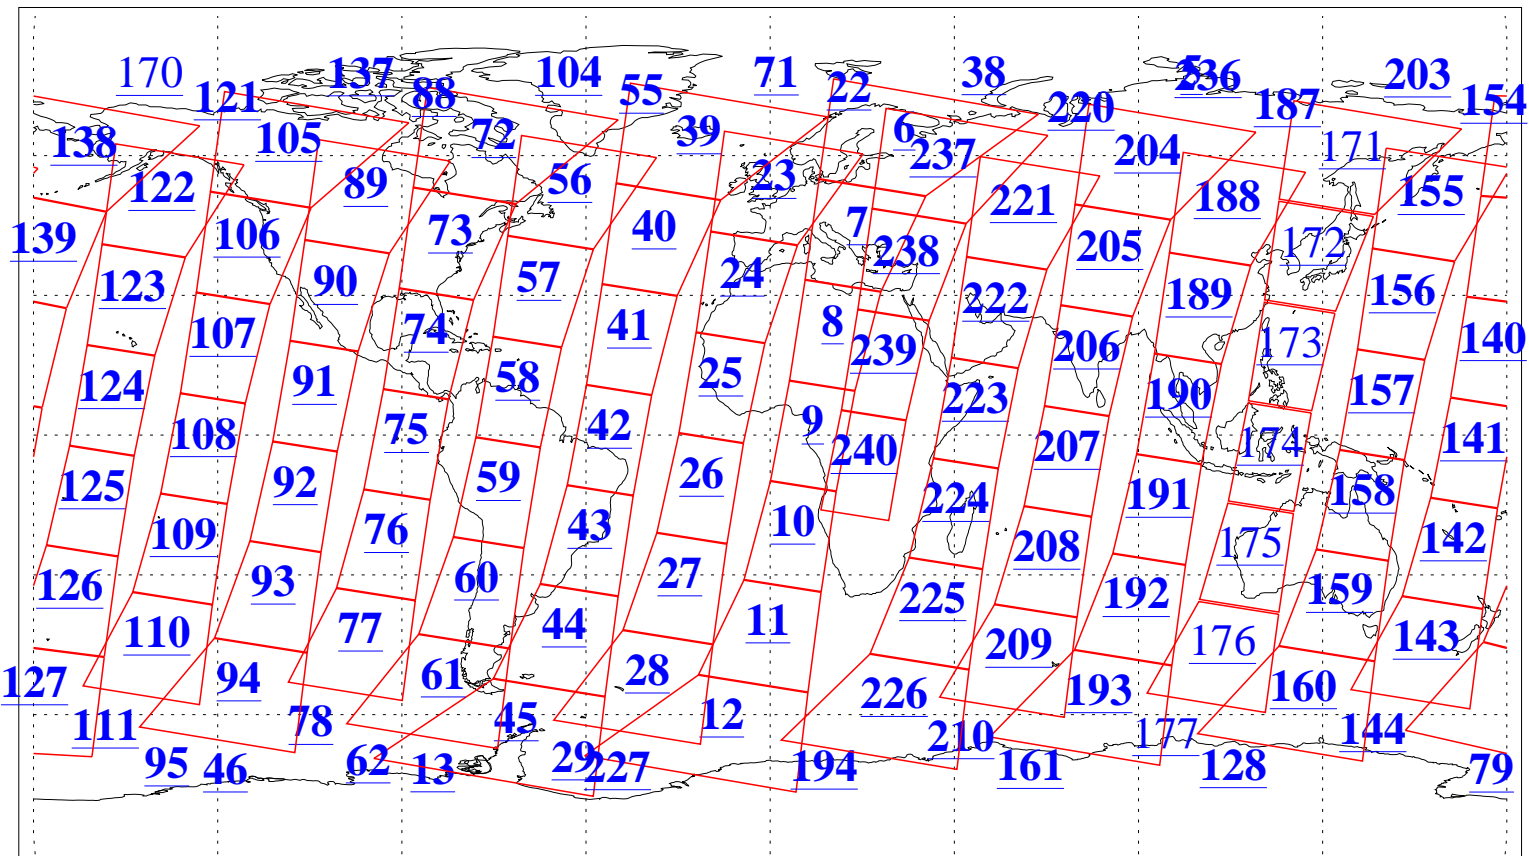

L1B Availability
AMSU Granules: 240
HSB Granules: 0
AIRS Granules: 223

16 May 2022
DoY 136
Aqua Day 7317
Granules: 1 to 120

Granules: 121 to 240

Legend: AMSU Available, *HSB Available*, *AIRS Available*

L1B Availability
 AMSU Granules: 240
 HSB Granules: 0
 AIRS Granules: 223

16 May 2022
 DoY 136
 Aqua Day 7317

Ascending Granules

Descending Granules

Legend: AMSU Available, *HSB Available*, *AIRS Available*

L1B Availability
 AMSU Granules: 240
 HSB Granules: 0
 AIRS Granules: 223

16 May 2022
 DoY 136
 Aqua Day 7317

Northern Hemisphere Granules

Southern Hemisphere Granules

Legend: AMSU Available, HSB Available, **AIRS Available**