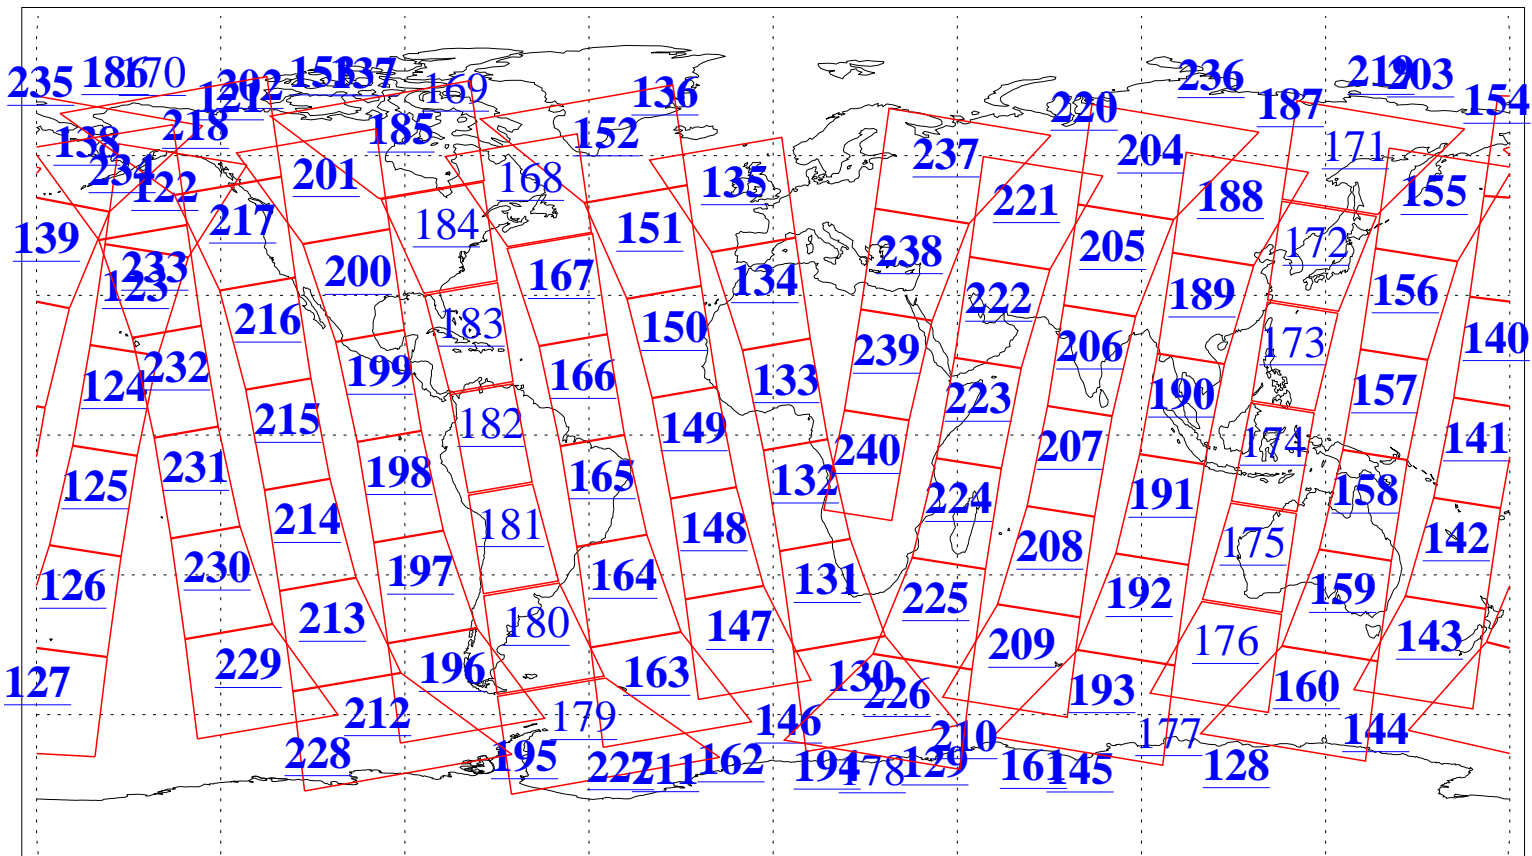

L1B Availability
AMSU Granules: 240
HSB Granules: 0
AIRS Granules: 223

16 May 2022
DoY 136
Aqua Day 7317
Granules: 1 to 120

Granules: 121 to 240

Legend: AMSU Available, *HSB Available*, *AIRS Available*

L1B Availability
 AMSU Granules: 240
 HSB Granules: 0
 AIRS Granules: 223

16 May 2022
 DoY 136
 Aqua Day 7317

Ascending Granules

Descending Granules

Legend: AMSU Available, *HSB Available*, *AIRS Available*

L1B Availability
 AMSU Granules: 240
 HSB Granules: 0
 AIRS Granules: 223

16 May 2022
 DoY 136
 Aqua Day 7317

Northern Hemisphere Granules

Southern Hemisphere Granules

Legend: AMSU Available, HSB Available, **AIRS Available**