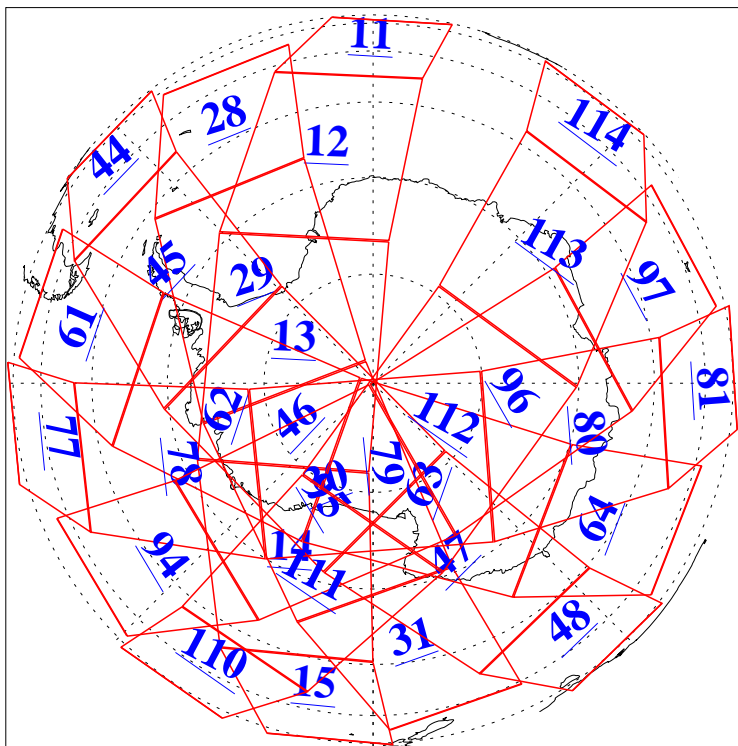

L1B Availability
AMSU Granules: 240
HSB Granules: 0
AIRS Granules: 223

16 May 2022
DoY 136
Aqua Day 7317
Granules: 1 to 120

Granules: 121 to 240

Legend: AMSU Available, *HSB Available*, *AIRS Available*

L1B Availability
 AMSU Granules: 240
 HSB Granules: 0
 AIRS Granules: 223

16 May 2022
 DoY 136
 Aqua Day 7317

Ascending Granules

Descending Granules

Legend: AMSU Available, *HSB Available*, *AIRS Available*

L1B Availability
 AMSU Granules: 240
 HSB Granules: 0
 AIRS Granules: 223

16 May 2022
 DoY 136
 Aqua Day 7317

Northern Hemisphere Granules

Southern Hemisphere Granules

Legend: AMSU Available, HSB Available, **AIRS Available**