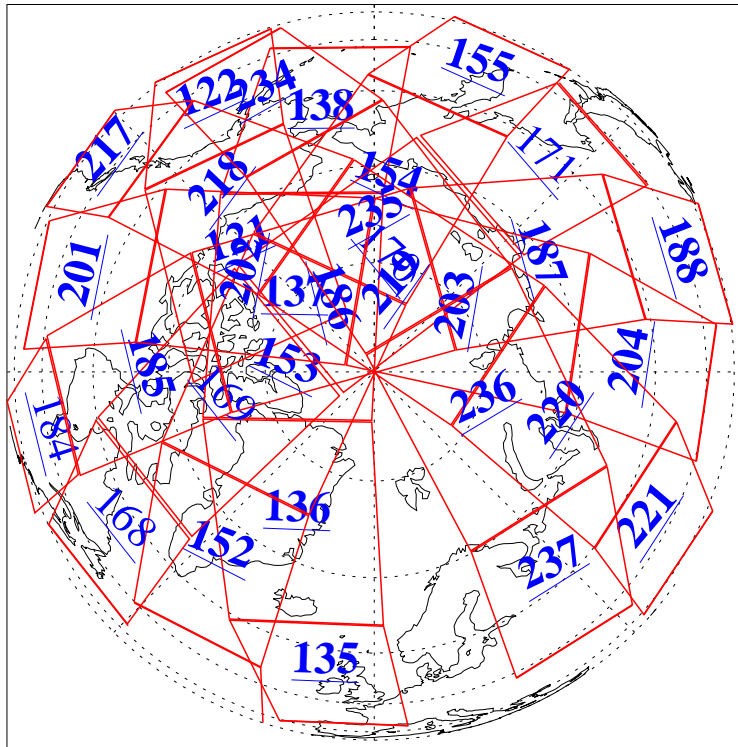

L1B Availability
AMSU Granules: 240
HSB Granules: 0
AIRS Granules: 223

16 May 2022
DoY 136
Aqua Day 7317

Northern Hemisphere Granules

Southern Hemisphere Granules