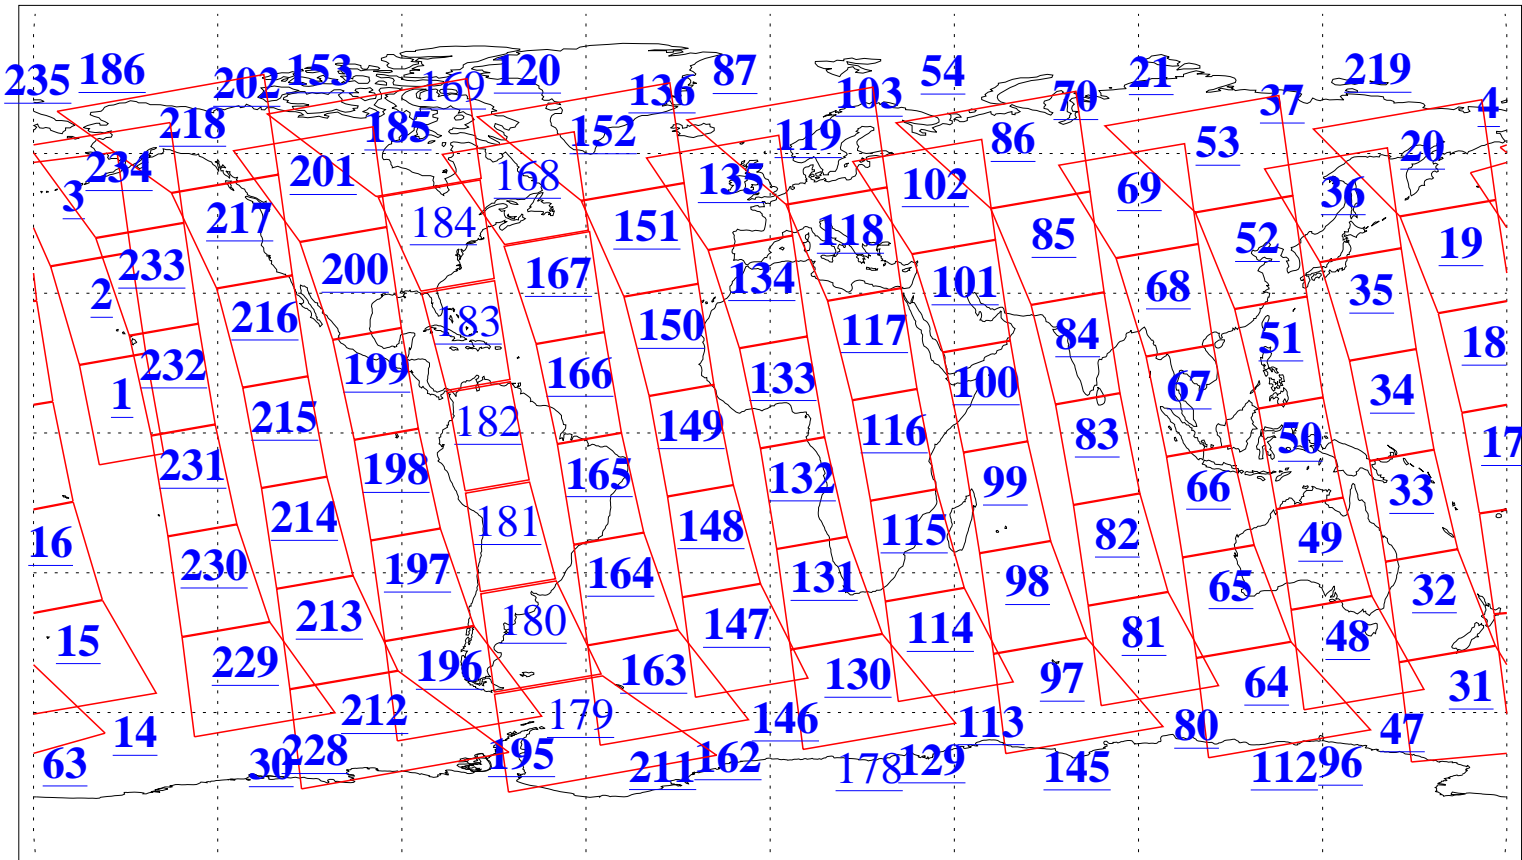

L1B Availability
AMSU Granules: 240
HSB Granules: 0
AIRS Granules: 223

16 May 2022
DoY 136
Aqua Day 7317
Granules: 1 to 120

Granules: 121 to 240

Legend: AMSU Available, *HSB Available*, *AIRS Available*

L1B Availability
 AMSU Granules: 240
 HSB Granules: 0
 AIRS Granules: 223

16 May 2022
 DoY 136
 Aqua Day 7317

Ascending Granules

Descending Granules

Legend: AMSU Available, *HSB Available*, *AIRS Available*

L1B Availability
 AMSU Granules: 240
 HSB Granules: 0
 AIRS Granules: 223

16 May 2022
 DoY 136
 Aqua Day 7317

Northern Hemisphere Granules

Southern Hemisphere Granules

Legend: AMSU Available, HSB Available, **AIRS Available**