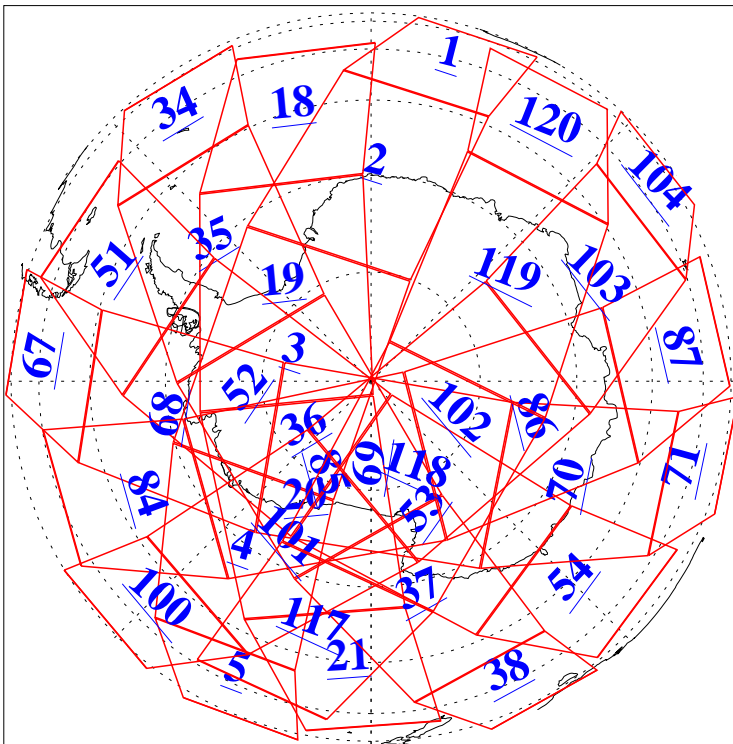

L1B Availability  
 AMSU Granules: 239  
 HSB Granules: 0  
 AIRS Granules: 240

10 May 2022  
 DoY 130  
 Aqua Day 7311  
 Granules: 1 to 120

Granules: 121 to 240

Legend: AMSU Available, HSB Available, AIRS Available

L1B Availability  
 AMSU Granules: 239  
 HSB Granules: 0  
 AIRS Granules: 240

10 May 2022  
 DoY 130  
 Aqua Day 7311  
 Ascending Granules

Descending Granules

Legend: AMSU Available, HSB Available, AIRS Available

L1B Availability  
 AMSU Granules: 239  
 HSB Granules: 0  
 AIRS Granules: 240

10 May 2022  
 DoY 130  
 Aqua Day 7311

Northern Hemisphere Granules

Southern Hemisphere Granules

Legend: AMSU Available, HSB Available, AIRS Available