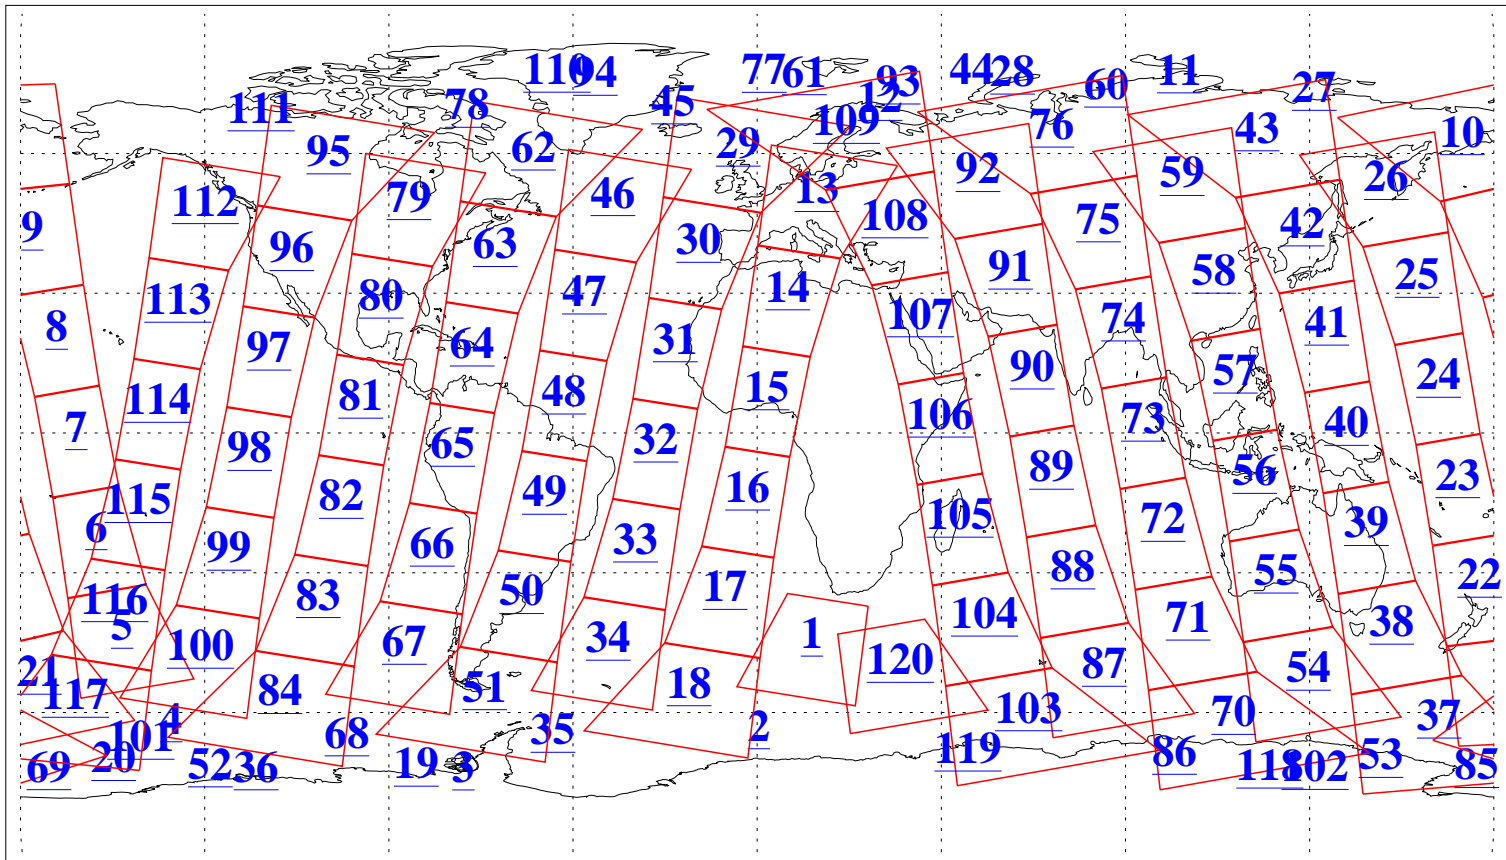

L1B Availability  
 AMSU Granules: 239  
 HSB Granules: 0  
 AIRS Granules: 240

10 May 2022  
 DoY 130  
 Aqua Day 7311  
 Granules: 1 to 120

Granules: 121 to 240

Legend: AMSU Available, HSB Available, AIRS Available

L1B Availability  
 AMSU Granules: 239  
 HSB Granules: 0  
 AIRS Granules: 240

10 May 2022  
 DoY 130  
 Aqua Day 7311  
 Ascending Granules

Descending Granules

Legend: AMSU Available, HSB Available, AIRS Available

L1B Availability  
 AMSU Granules: 239  
 HSB Granules: 0  
 AIRS Granules: 240

10 May 2022  
 DoY 130  
 Aqua Day 7311

Northern Hemisphere Granules

Southern Hemisphere Granules

Legend: AMSU Available, HSB Available, AIRS Available