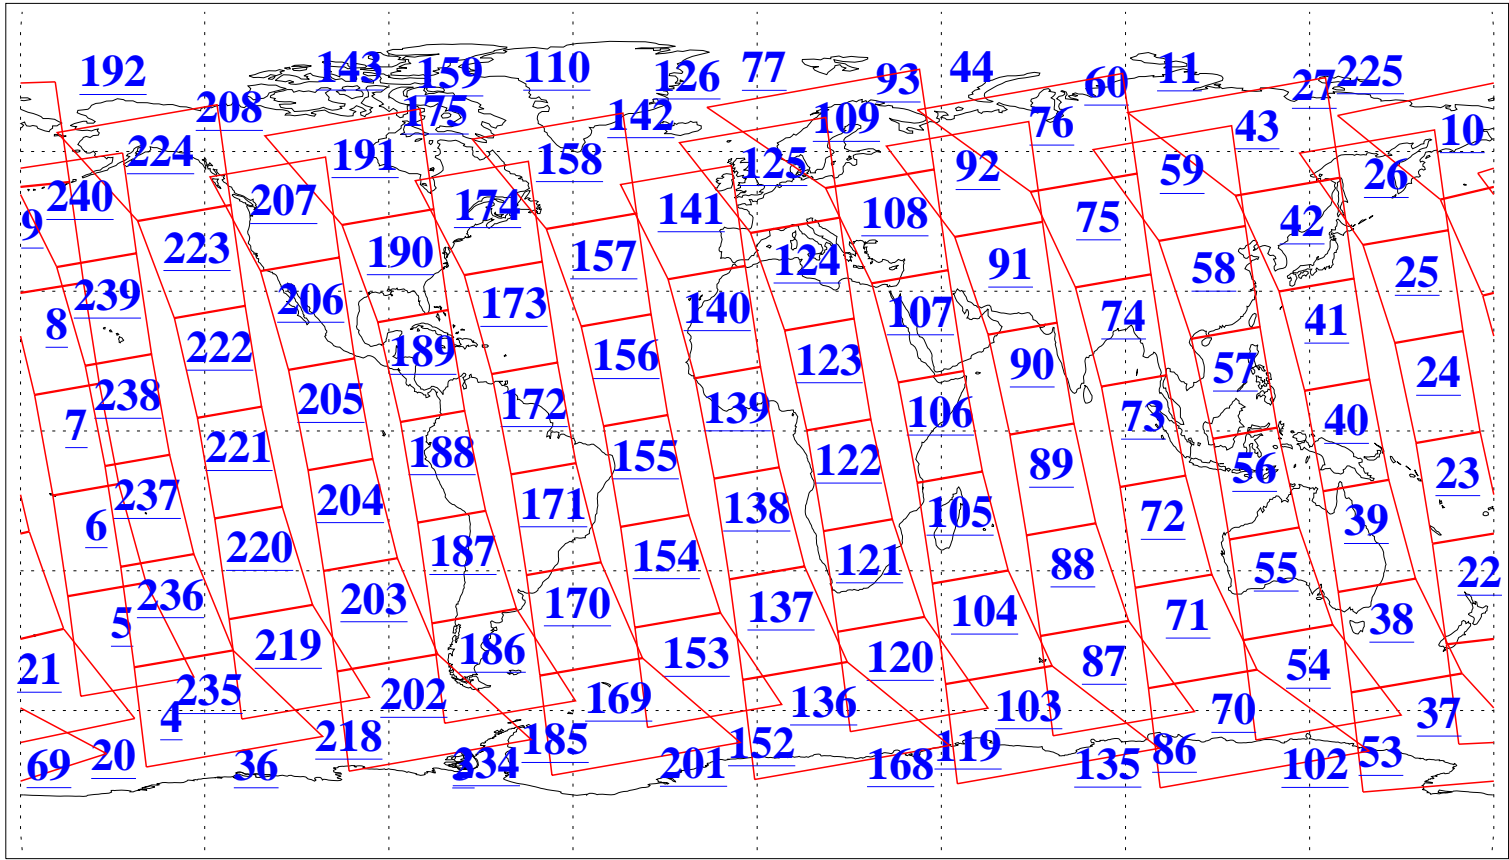

L1B Availability  
 AMSU Granules: 239  
 HSB Granules: 0  
 AIRS Granules: 240

10 May 2022  
 DoY 130  
 Aqua Day 7311  
 Granules: 1 to 120

Granules: 121 to 240

Legend: AMSU Available, HSB Available, AIRS Available

L1B Availability  
 AMSU Granules: 239  
 HSB Granules: 0  
 AIRS Granules: 240

10 May 2022  
 DoY 130  
 Aqua Day 7311  
 Ascending Granules

Descending Granules

Legend: AMSU Available, HSB Available, AIRS Available

L1B Availability  
 AMSU Granules: 239  
 HSB Granules: 0  
 AIRS Granules: 240

10 May 2022  
 DoY 130  
 Aqua Day 7311

Northern Hemisphere Granules

Southern Hemisphere Granules

Legend: AMSU Available, HSB Available, AIRS Available