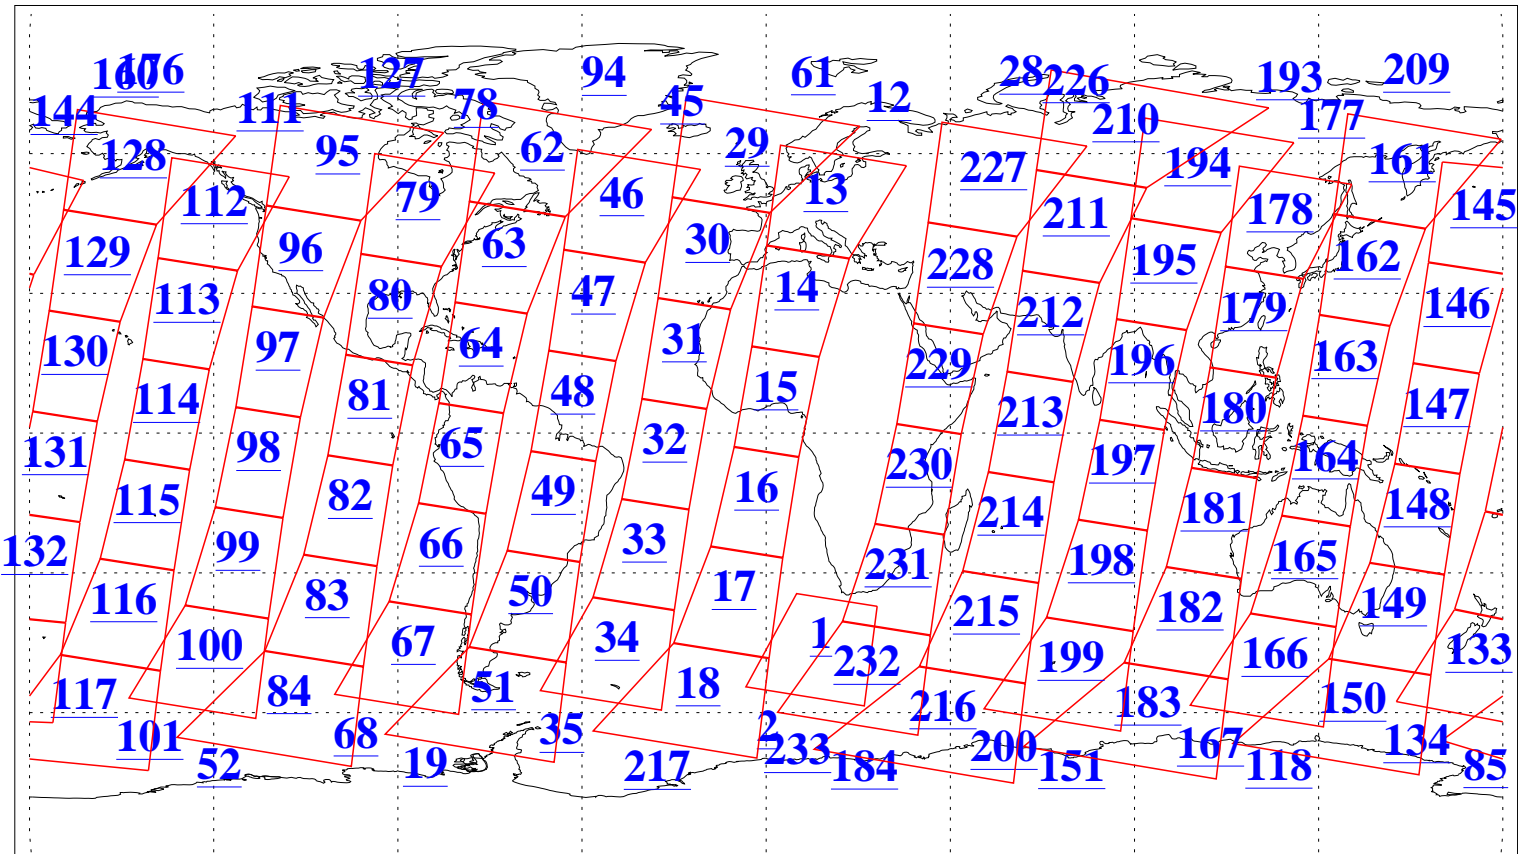

L1B Availability  
 AMSU Granules: 239  
 HSB Granules: 0  
 AIRS Granules: 240

10 May 2022  
 DoY 130  
 Aqua Day 7311  
 Granules: 1 to 120

Granules: 121 to 240

Legend: AMSU Available, HSB Available, AIRS Available

L1B Availability  
 AMSU Granules: 239  
 HSB Granules: 0  
 AIRS Granules: 240

10 May 2022  
 DoY 130  
 Aqua Day 7311  
 Ascending Granules

Descending Granules

Legend: AMSU Available, HSB Available, AIRS Available

L1B Availability  
 AMSU Granules: 239  
 HSB Granules: 0  
 AIRS Granules: 240

10 May 2022  
 DoY 130  
 Aqua Day 7311

Northern Hemisphere Granules

Southern Hemisphere Granules

Legend: AMSU Available, HSB Available, AIRS Available