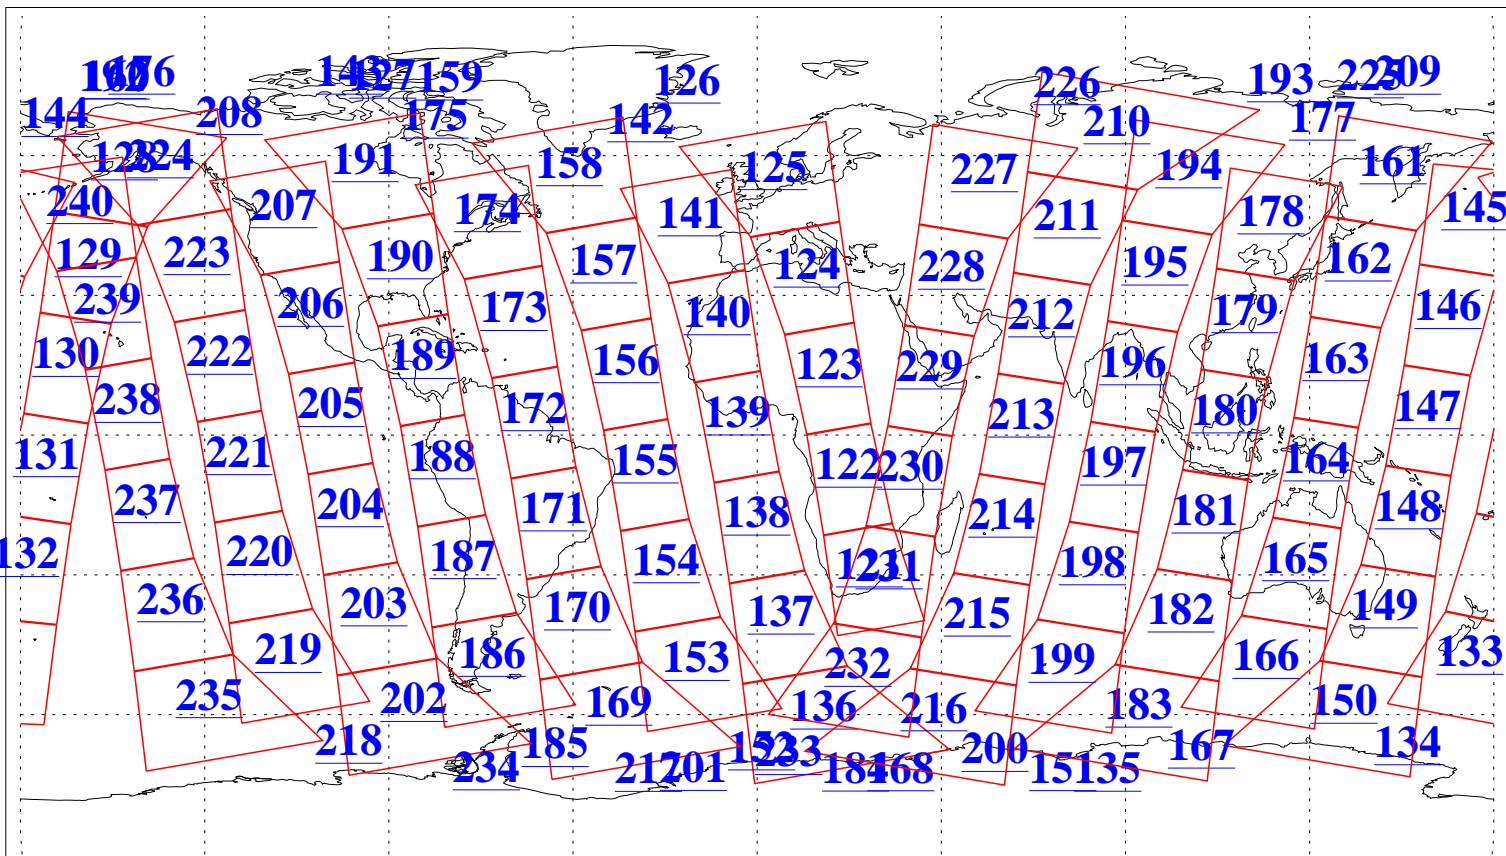

L1B Availability  
 AMSU Granules: 239  
 HSB Granules: 0  
 AIRS Granules: 240

10 May 2022  
 DoY 130  
 Aqua Day 7311  
 Granules: 1 to 120

Granules: 121 to 240

Legend: AMSU Available, HSB Available, AIRS Available

L1B Availability  
 AMSU Granules: 239  
 HSB Granules: 0  
 AIRS Granules: 240

10 May 2022  
 DoY 130  
 Aqua Day 7311  
 Ascending Granules

Descending Granules

Legend: AMSU Available, HSB Available, AIRS Available

L1B Availability  
 AMSU Granules: 239  
 HSB Granules: 0  
 AIRS Granules: 240

10 May 2022  
 DoY 130  
 Aqua Day 7311

Northern Hemisphere Granules

Southern Hemisphere Granules

Legend: AMSU Available, HSB Available, AIRS Available