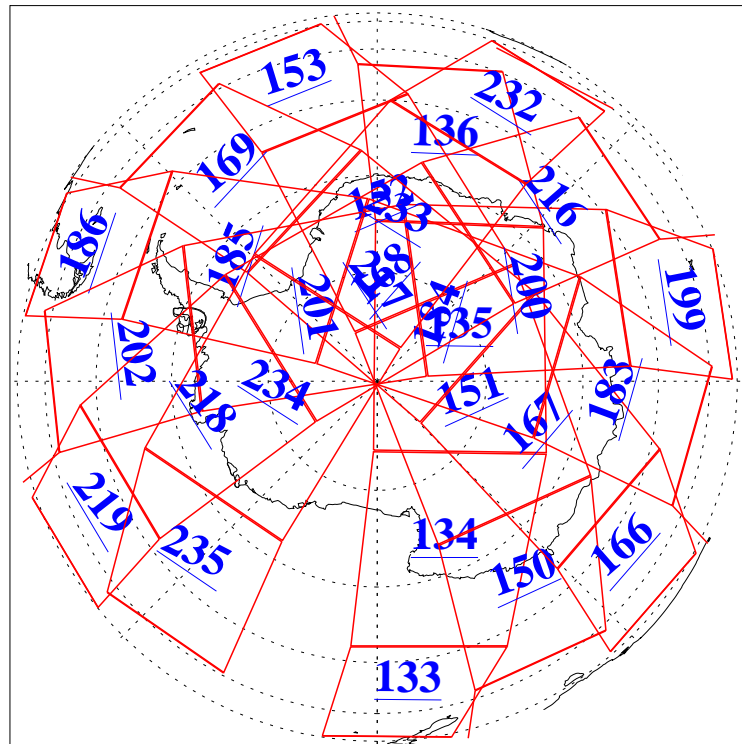

L1B Availability  
 AMSU Granules: 239  
 HSB Granules: 0  
 AIRS Granules: 240

10 May 2022  
 DoY 130  
 Aqua Day 7311  
 Granules: 1 to 120

Granules: 121 to 240

Legend: AMSU Available, HSB Available, AIRS Available

L1B Availability  
 AMSU Granules: 239  
 HSB Granules: 0  
 AIRS Granules: 240

10 May 2022  
 DoY 130  
 Aqua Day 7311  
 Ascending Granules

Descending Granules

Legend: AMSU Available, HSB Available, AIRS Available

L1B Availability  
 AMSU Granules: 239  
 HSB Granules: 0  
 AIRS Granules: 240

10 May 2022  
 DoY 130  
 Aqua Day 7311

Northern Hemisphere Granules

Southern Hemisphere Granules

Legend: AMSU Available, HSB Available, AIRS Available