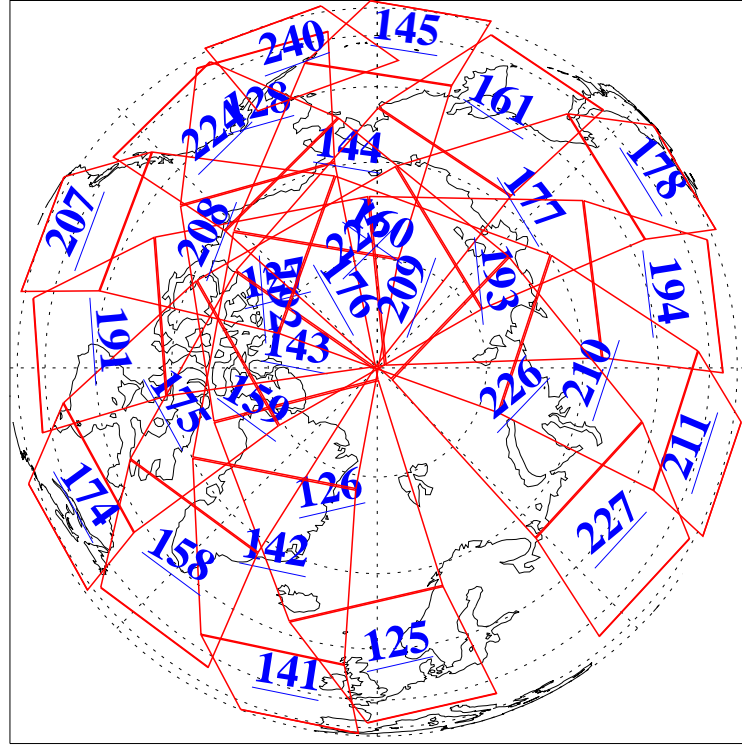

L1B Availability  
 AMSU Granules: 239  
 HSB Granules: 0  
 AIRS Granules: 240

10 May 2022  
 DoY 130  
 Aqua Day 7311  
 Ascending Granules

Descending Granules

Legend: AMSU Available, HSB Available, AIRS Available

L1B Availability  
 AMSU Granules: 239  
 HSB Granules: 0  
 AIRS Granules: 240

10 May 2022  
 DoY 130  
 Aqua Day 7311

Northern Hemisphere Granules

Southern Hemisphere Granules

Legend: AMSU Available, HSB Available, AIRS Available