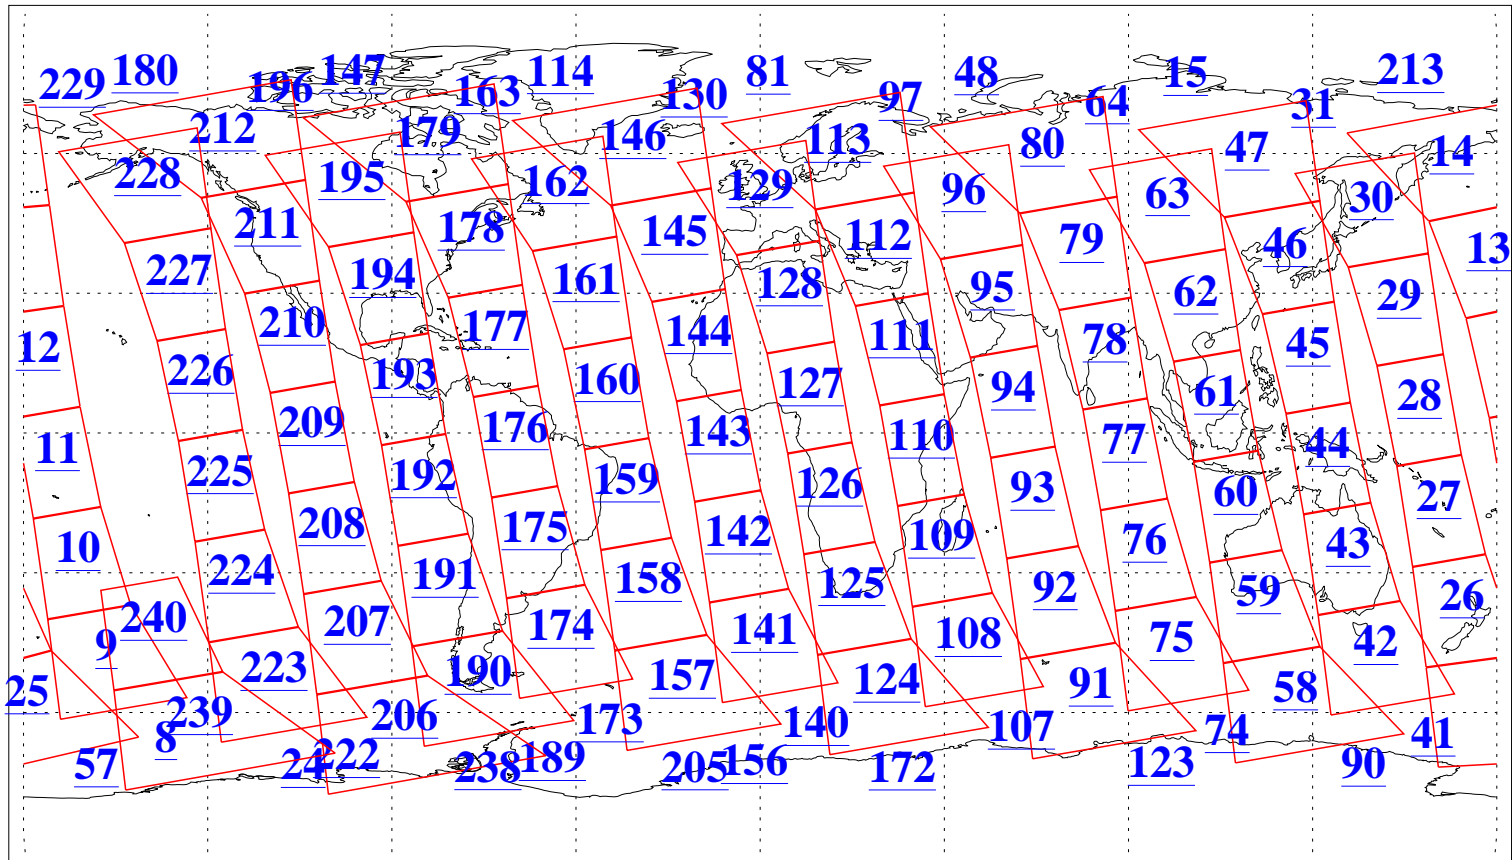

L1B Availability
 AMSU Granules: 240
 HSB Granules: 0
 AIRS Granules: 240

6 May 2022
 DoY 126
 Aqua Day 7307
 Granules: 1 to 120

Granules: 121 to 240

Legend: AMSU Available, *HSB Available*, AIRS Available

L1B Availability
 AMSU Granules: 240
 HSB Granules: 0
 AIRS Granules: 240

6 May 2022
 DoY 126
 Aqua Day 7307

Ascending Granules

Descending Granules

Legend: AMSU Available, *HSB Available*, *AIRS Available*

L1B Availability
 AMSU Granules: 240
 HSB Granules: 0
 AIRS Granules: 240

6 May 2022
 DoY 126
 Aqua Day 7307

Northern Hemisphere Granules

Southern Hemisphere Granules

Legend: AMSU Available, HSB Available, **AIRS Available**