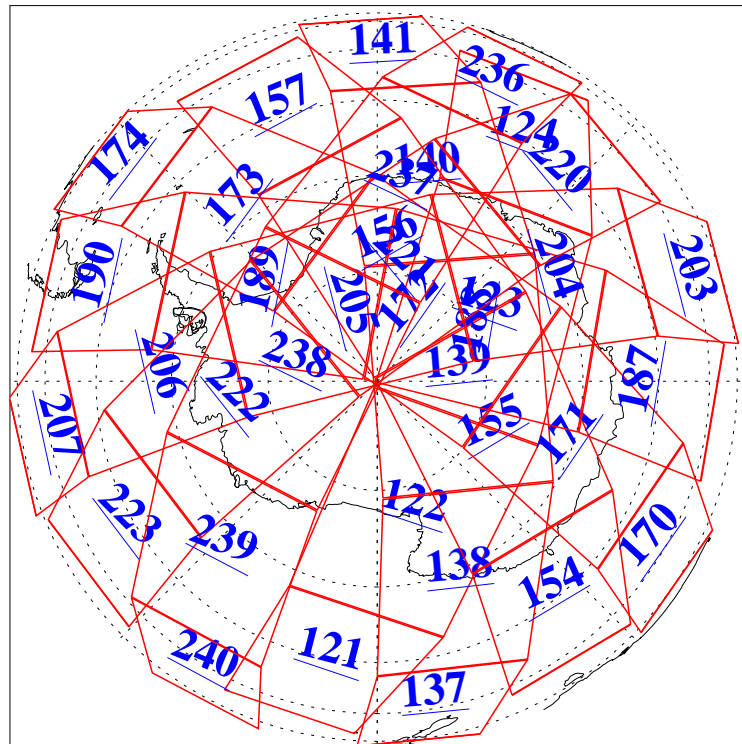

L1B Availability
 AMSU Granules: 240
 HSB Granules: 0
 AIRS Granules: 240

6 May 2022
 DoY 126
 Aqua Day 7307
 Granules: 1 to 120

Granules: 121 to 240

Legend: AMSU Available, *HSB Available*, AIRS Available

L1B Availability
 AMSU Granules: 240
 HSB Granules: 0
 AIRS Granules: 240

6 May 2022
 DoY 126
 Aqua Day 7307

Ascending Granules

Descending Granules

Legend: AMSU Available, *HSB Available*, *AIRS Available*

L1B Availability
 AMSU Granules: 240
 HSB Granules: 0
 AIRS Granules: 240

6 May 2022
 DoY 126
 Aqua Day 7307

Northern Hemisphere Granules

Southern Hemisphere Granules

Legend: AMSU Available, HSB Available, **AIRS Available**