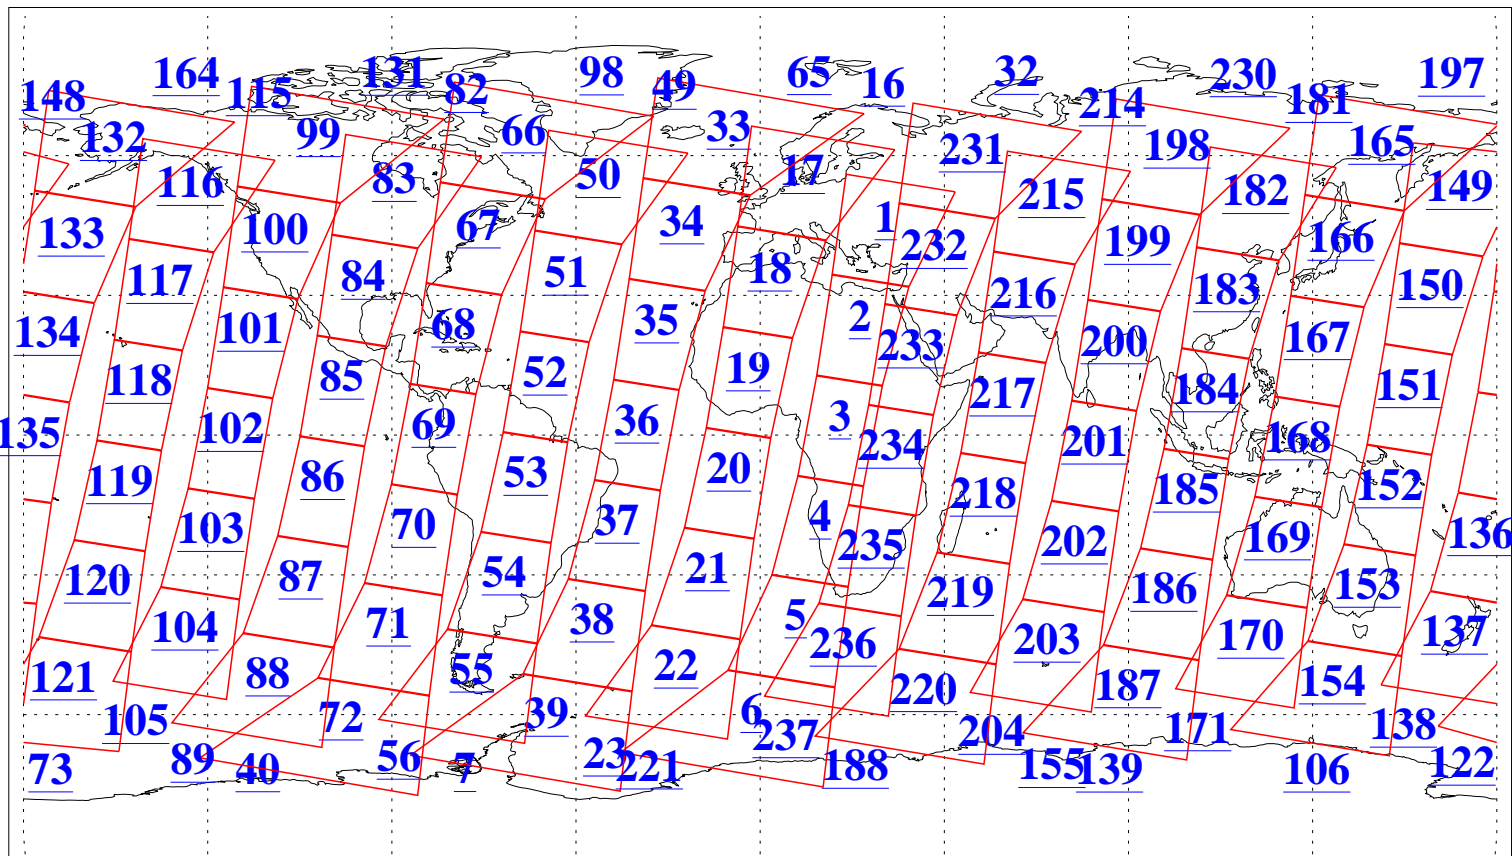

L1B Availability
 AMSU Granules: 240
 HSB Granules: 0
 AIRS Granules: 240

6 May 2022
 DoY 126
 Aqua Day 7307
 Granules: 1 to 120

Granules: 121 to 240

Legend: AMSU Available, *HSB Available*, AIRS Available

L1B Availability
 AMSU Granules: 240
 HSB Granules: 0
 AIRS Granules: 240

6 May 2022
 DoY 126
 Aqua Day 7307

Ascending Granules

Descending Granules

Legend: AMSU Available, *HSB Available*, *AIRS Available*

L1B Availability
 AMSU Granules: 240
 HSB Granules: 0
 AIRS Granules: 240

6 May 2022
 DoY 126
 Aqua Day 7307

Northern Hemisphere Granules

Southern Hemisphere Granules

Legend: AMSU Available, HSB Available, **AIRS Available**