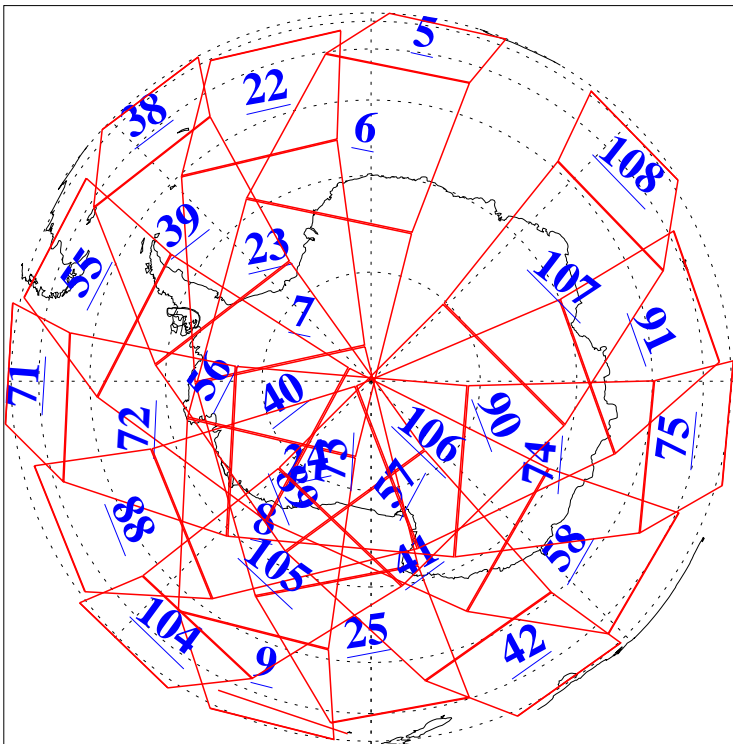

L1B Availability
 AMSU Granules: 240
 HSB Granules: 0
 AIRS Granules: 240

6 May 2022
 DoY 126
 Aqua Day 7307

Ascending Granules

Descending Granules

Legend: AMSU Available, *HSB Available*, *AIRS Available*

L1B Availability
 AMSU Granules: 240
 HSB Granules: 0
 AIRS Granules: 240

6 May 2022
 DoY 126
 Aqua Day 7307

Northern Hemisphere Granules

Southern Hemisphere Granules

Legend: AMSU Available, HSB Available, **AIRS Available**