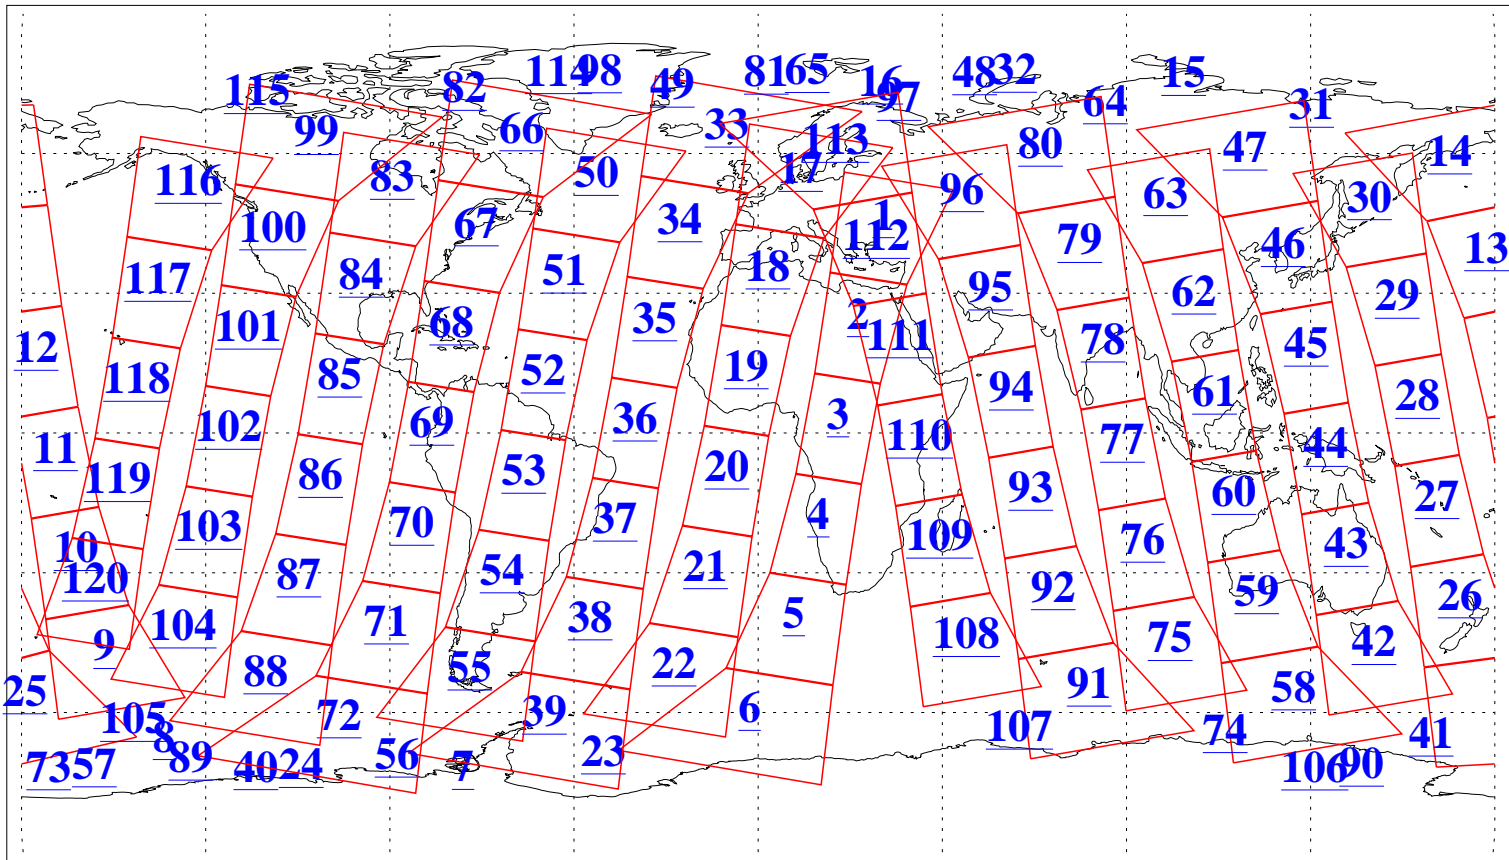

L1B Availability
 AMSU Granules: 240
 HSB Granules: 0
 AIRS Granules: 240

6 May 2022
 DoY 126
 Aqua Day 7307
 Granules: 1 to 120

Granules: 121 to 240

Legend: AMSU Available, *HSB Available*, AIRS Available

L1B Availability
 AMSU Granules: 240
 HSB Granules: 0
 AIRS Granules: 240

6 May 2022
 DoY 126
 Aqua Day 7307

Ascending Granules

Descending Granules

Legend: AMSU Available, *HSB Available*, *AIRS Available*

L1B Availability
 AMSU Granules: 240
 HSB Granules: 0
 AIRS Granules: 240

6 May 2022
 DoY 126
 Aqua Day 7307

Northern Hemisphere Granules

Southern Hemisphere Granules

Legend: AMSU Available, HSB Available, **AIRS Available**