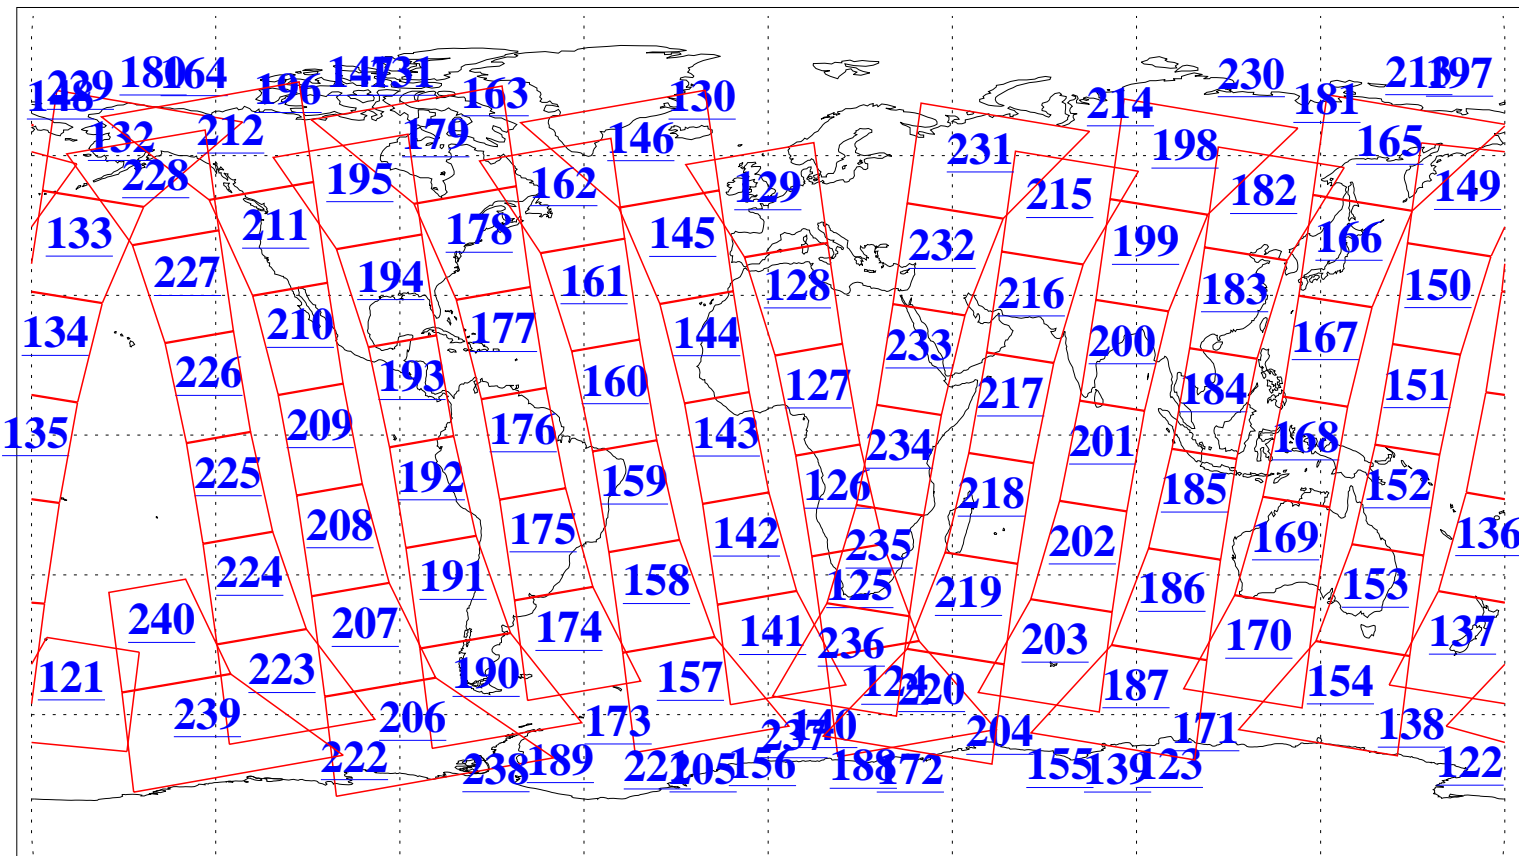

L1B Availability
 AMSU Granules: 240
 HSB Granules: 0
 AIRS Granules: 240

6 May 2022
 DoY 126
 Aqua Day 7307
 Granules: 1 to 120

Granules: 121 to 240

Legend: AMSU Available, *HSB Available*, AIRS Available

L1B Availability
 AMSU Granules: 240
 HSB Granules: 0
 AIRS Granules: 240

6 May 2022
 DoY 126
 Aqua Day 7307

Ascending Granules

Descending Granules

Legend: AMSU Available, *HSB Available*, *AIRS Available*

L1B Availability
 AMSU Granules: 240
 HSB Granules: 0
 AIRS Granules: 240

6 May 2022
 DoY 126
 Aqua Day 7307

Northern Hemisphere Granules

Southern Hemisphere Granules

Legend: AMSU Available, HSB Available, **AIRS Available**