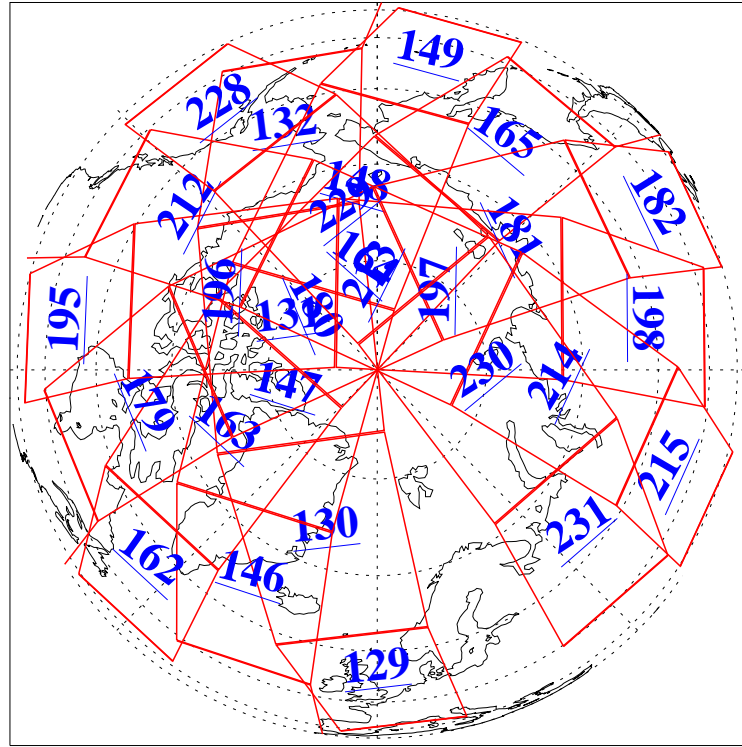

L1B Availability
 AMSU Granules: 240
 HSB Granules: 0
 AIRS Granules: 240

6 May 2022
 DoY 126
 Aqua Day 7307

Ascending Granules

Descending Granules

Legend: AMSU Available, *HSB Available*, *AIRS Available*

L1B Availability
 AMSU Granules: 240
 HSB Granules: 0
 AIRS Granules: 240

6 May 2022
 DoY 126
 Aqua Day 7307

Northern Hemisphere Granules

Southern Hemisphere Granules

Legend: AMSU Available, HSB Available, **AIRS Available**