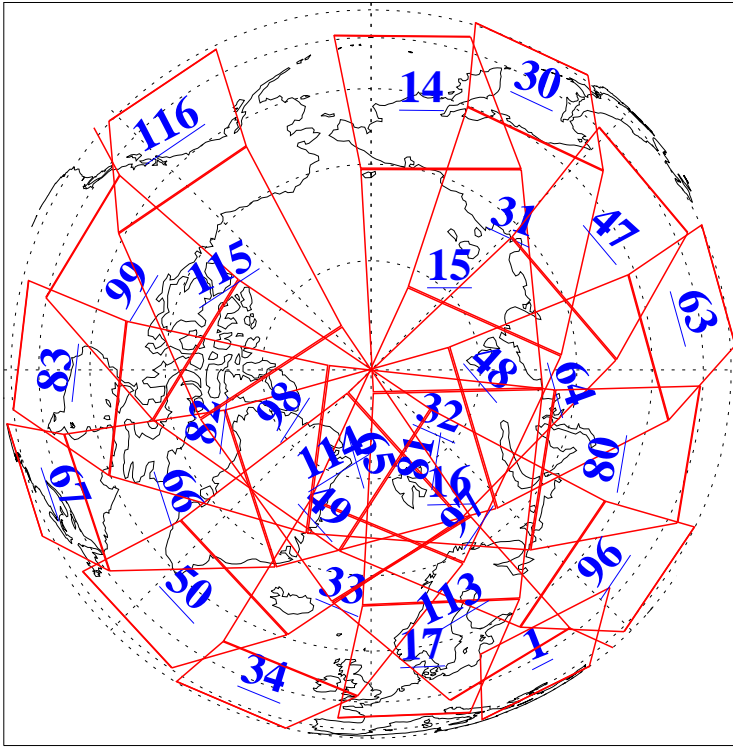

L1B Availability
 AMSU Granules: 240
 HSB Granules: 0
 AIRS Granules: 240

6 May 2022
 DoY 126
 Aqua Day 7307
 Granules: 1 to 120

Granules: 121 to 240

Legend: AMSU Available, *HSB Available*, AIRS Available

L1B Availability
 AMSU Granules: 240
 HSB Granules: 0
 AIRS Granules: 240

6 May 2022
 DoY 126
 Aqua Day 7307

Ascending Granules

Descending Granules

Legend: AMSU Available, *HSB Available*, *AIRS Available*

L1B Availability
 AMSU Granules: 240
 HSB Granules: 0
 AIRS Granules: 240

6 May 2022
 DoY 126
 Aqua Day 7307

Northern Hemisphere Granules

Southern Hemisphere Granules

Legend: AMSU Available, HSB Available, **AIRS Available**