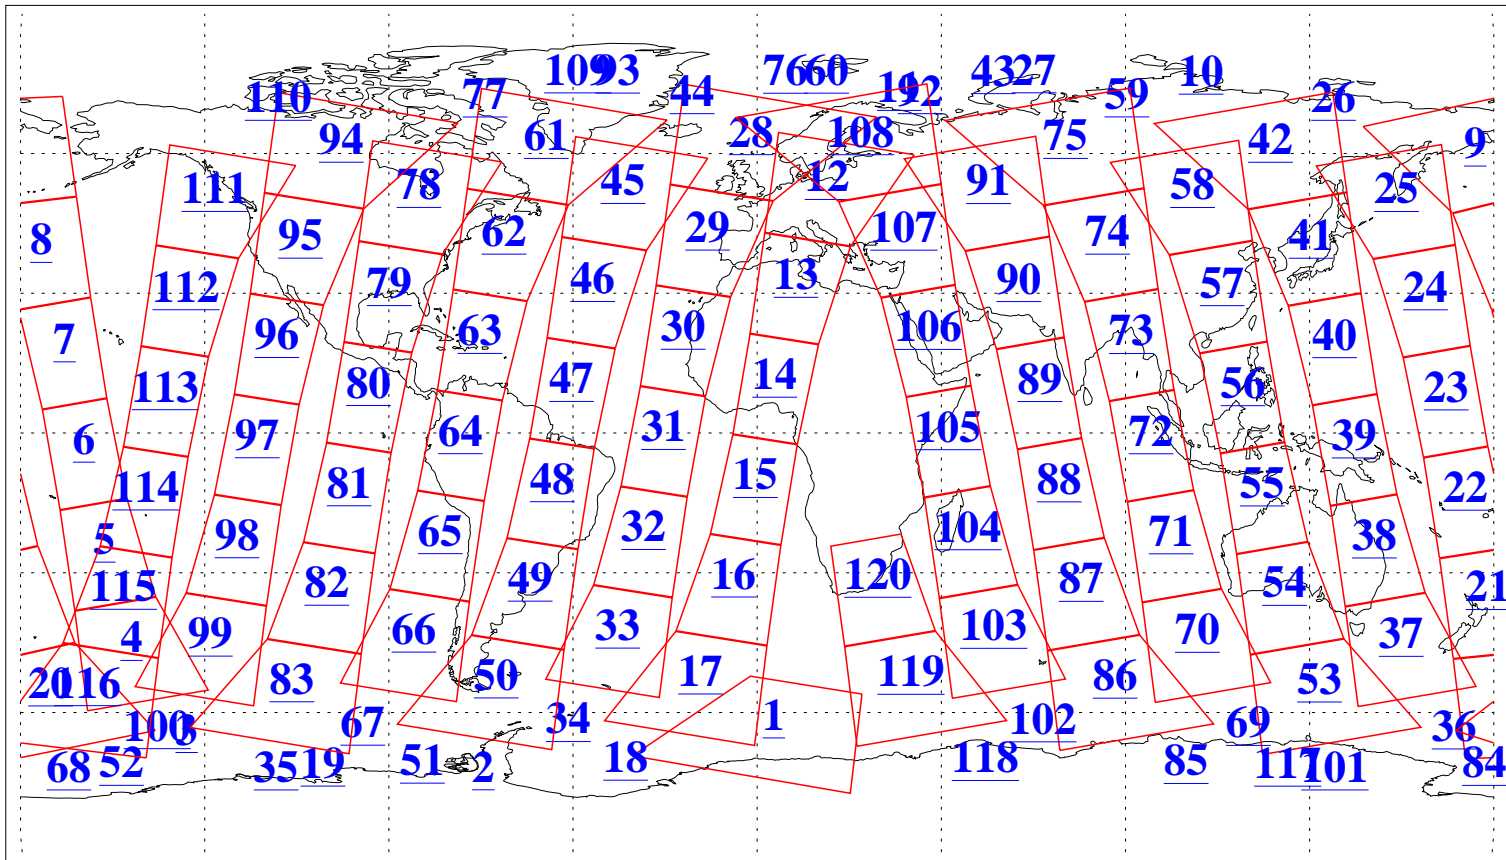

L1B Availability  
 AMSU Granules: 238  
 HSB Granules: 0  
 AIRS Granules: 240

3 May 2022  
 DoY 123  
 Aqua Day 7304  
 Granules: 1 to 120

Granules: 121 to 240

Legend: AMSU Available, *HSB Available*, **AIRS Available**

L1B Availability  
AMSU Granules: 238  
HSB Granules: 0  
AIRS Granules: 240

3 May 2022  
DoY 123  
Aqua Day 7304

Ascending Granules

Descending Granules

Legend: AMSU Available, *HSB Available*, *AIRS Available*

L1B Availability  
 AMSU Granules: 238  
 HSB Granules: 0  
 AIRS Granules: 240

3 May 2022  
 DoY 123  
 Aqua Day 7304

Northern Hemisphere Granules

Southern Hemisphere Granules

Legend: AMSU Available, HSB Available, AIRS Available