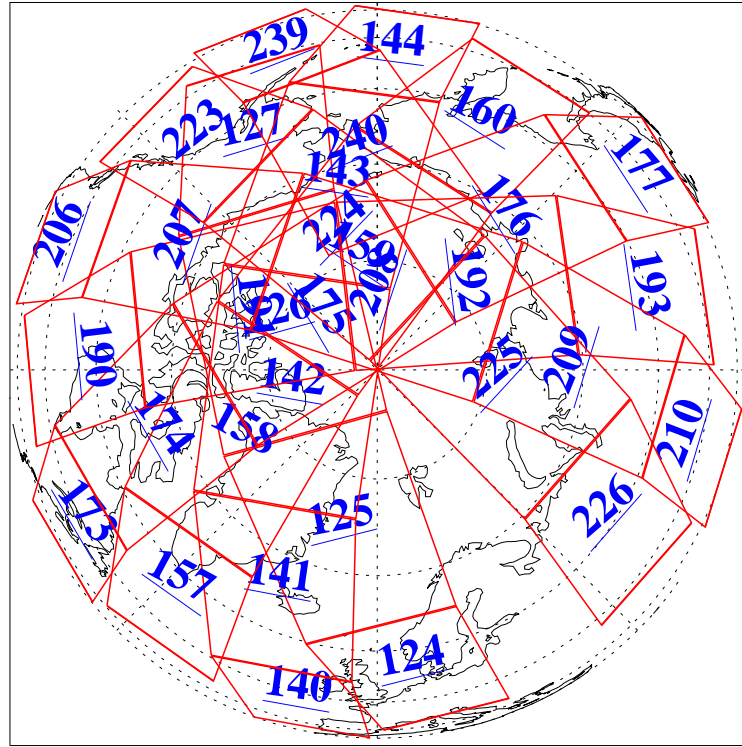

L1B Availability  
AMSU Granules: 238  
HSB Granules: 0  
AIRS Granules: 240

3 May 2022  
DoY 123  
Aqua Day 7304

Ascending Granules

Descending Granules

Legend: AMSU Available, *HSB Available*, *AIRS Available*

L1B Availability  
 AMSU Granules: 238  
 HSB Granules: 0  
 AIRS Granules: 240

3 May 2022  
 DoY 123  
 Aqua Day 7304

Northern Hemisphere Granules

Southern Hemisphere Granules

Legend: AMSU Available, HSB Available, AIRS Available