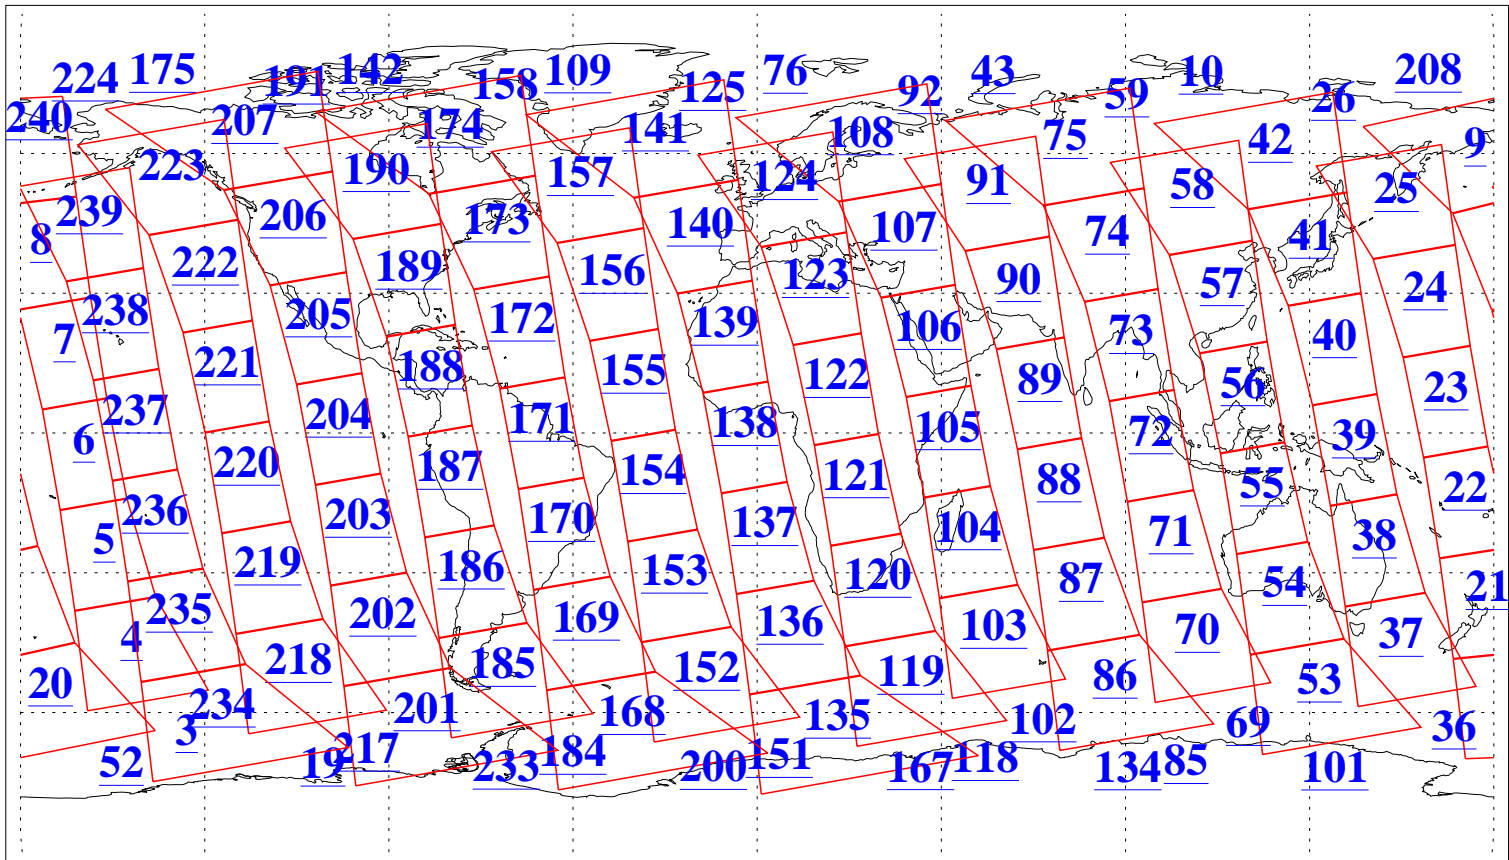

L1B Availability  
 AMSU Granules: 238  
 HSB Granules: 0  
 AIRS Granules: 240

3 May 2022  
 DoY 123  
 Aqua Day 7304  
 Granules: 1 to 120

Granules: 121 to 240

Legend: AMSU Available, *HSB Available*, **AIRS Available**

L1B Availability  
AMSU Granules: 238  
HSB Granules: 0  
AIRS Granules: 240

3 May 2022  
DoY 123  
Aqua Day 7304

Ascending Granules

Descending Granules

Legend: AMSU Available, *HSB Available*, *AIRS Available*

L1B Availability  
 AMSU Granules: 238  
 HSB Granules: 0  
 AIRS Granules: 240

3 May 2022  
 DoY 123  
 Aqua Day 7304

Northern Hemisphere Granules

Southern Hemisphere Granules

Legend: AMSU Available, HSB Available, AIRS Available