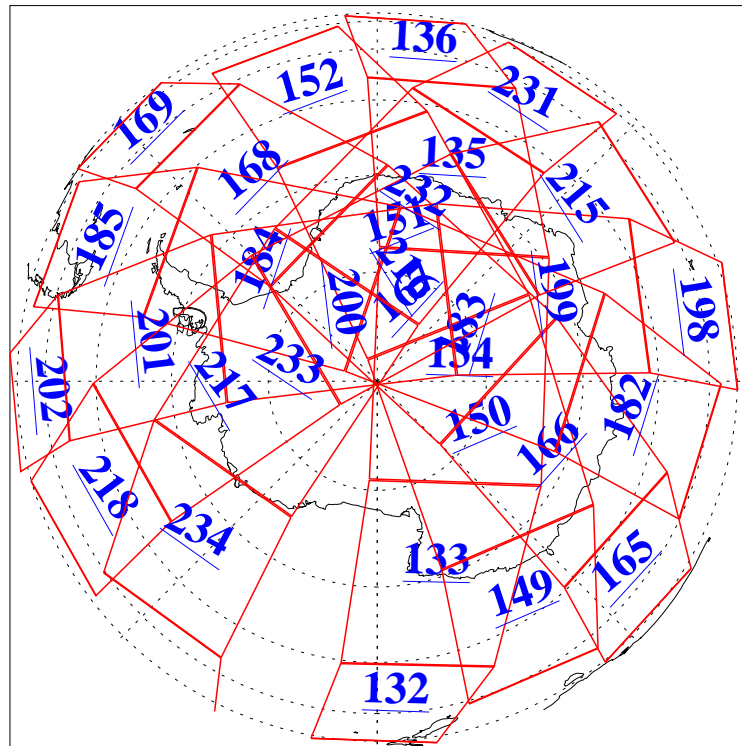

L1B Availability  
 AMSU Granules: 238  
 HSB Granules: 0  
 AIRS Granules: 240

3 May 2022  
 DoY 123  
 Aqua Day 7304  
 Granules: 1 to 120

Granules: 121 to 240

Legend: AMSU Available, *HSB Available*, **AIRS Available**

L1B Availability  
AMSU Granules: 238  
HSB Granules: 0  
AIRS Granules: 240

3 May 2022  
DoY 123  
Aqua Day 7304

Ascending Granules

Descending Granules

Legend: AMSU Available, *HSB Available*, *AIRS Available*

L1B Availability  
 AMSU Granules: 238  
 HSB Granules: 0  
 AIRS Granules: 240

3 May 2022  
 DoY 123  
 Aqua Day 7304

Northern Hemisphere Granules

Southern Hemisphere Granules

Legend: AMSU Available, HSB Available, AIRS Available