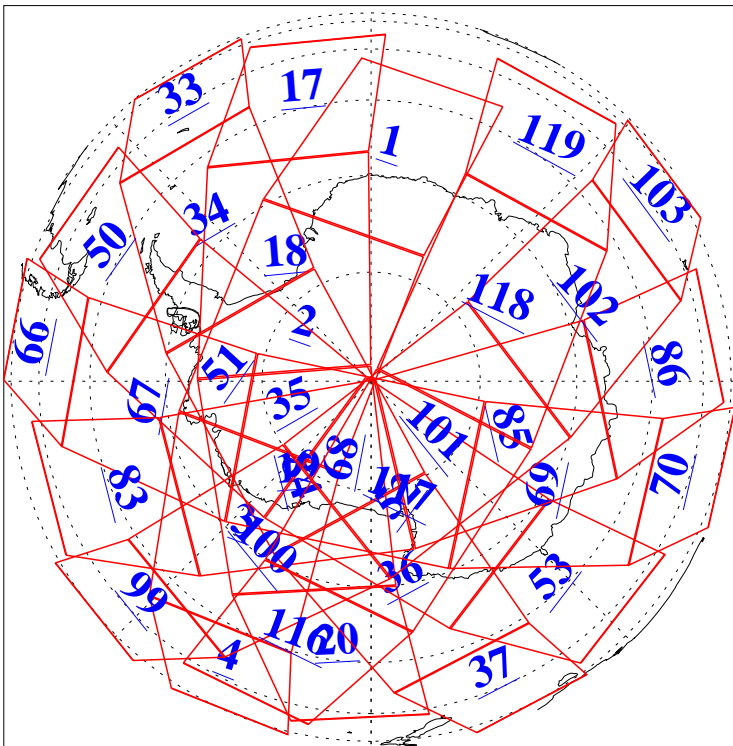

L1B Availability  
 AMSU Granules: 238  
 HSB Granules: 0  
 AIRS Granules: 240

3 May 2022  
 DoY 123  
 Aqua Day 7304  
 Granules: 1 to 120

Granules: 121 to 240

Legend: AMSU Available, *HSB Available*, **AIRS Available**

L1B Availability  
AMSU Granules: 238  
HSB Granules: 0  
AIRS Granules: 240

3 May 2022  
DoY 123  
Aqua Day 7304

Ascending Granules

Descending Granules

Legend: AMSU Available, *HSB Available*, *AIRS Available*

L1B Availability  
 AMSU Granules: 238  
 HSB Granules: 0  
 AIRS Granules: 240

3 May 2022  
 DoY 123  
 Aqua Day 7304

Northern Hemisphere Granules

Southern Hemisphere Granules

Legend: AMSU Available, HSB Available, AIRS Available