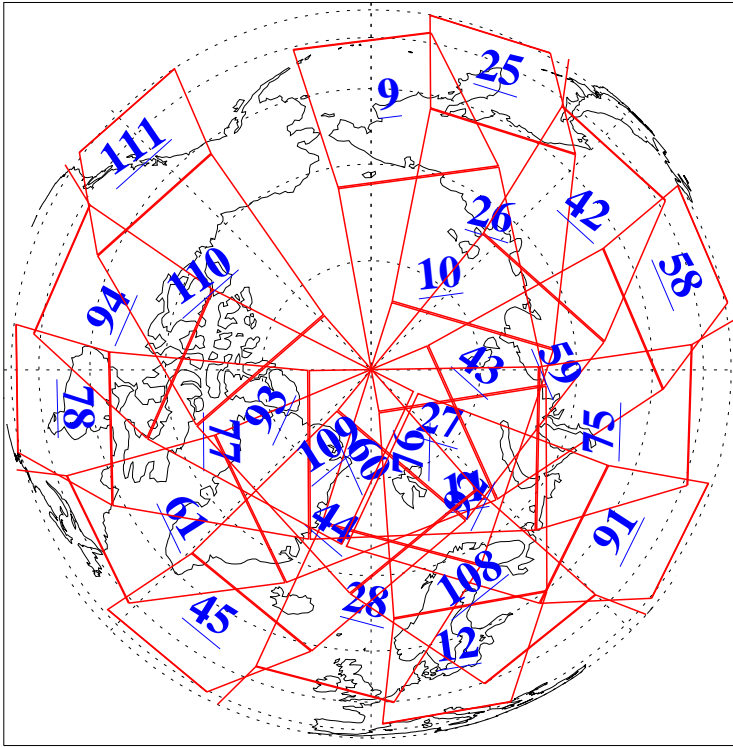

L1B Availability  
 AMSU Granules: 238  
 HSB Granules: 0  
 AIRS Granules: 240

3 May 2022  
 DoY 123  
 Aqua Day 7304  
 Granules: 1 to 120

Granules: 121 to 240

Legend: AMSU Available, *HSB Available*, **AIRS Available**

L1B Availability  
AMSU Granules: 238  
HSB Granules: 0  
AIRS Granules: 240

3 May 2022  
DoY 123  
Aqua Day 7304

Ascending Granules

Descending Granules

Legend: AMSU Available, *HSB Available*, *AIRS Available*

L1B Availability  
 AMSU Granules: 238  
 HSB Granules: 0  
 AIRS Granules: 240

3 May 2022  
 DoY 123  
 Aqua Day 7304

Northern Hemisphere Granules

Southern Hemisphere Granules

Legend: AMSU Available, HSB Available, AIRS Available