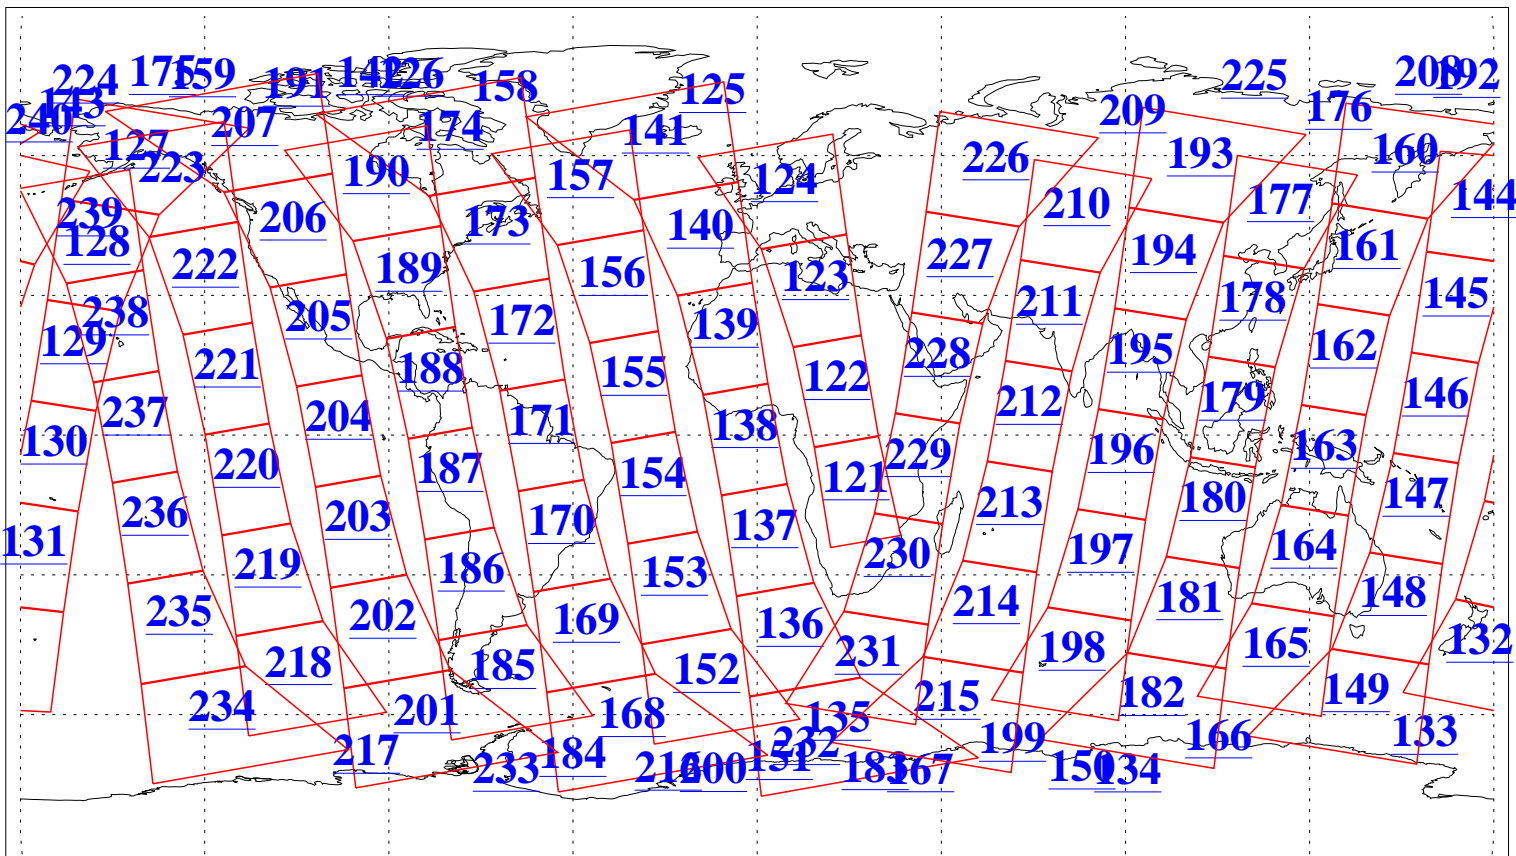

L1B Availability  
 AMSU Granules: 238  
 HSB Granules: 0  
 AIRS Granules: 240

3 May 2022  
 DoY 123  
 Aqua Day 7304  
 Granules: 1 to 120

Granules: 121 to 240

Legend: AMSU Available, *HSB Available*, **AIRS Available**

L1B Availability  
AMSU Granules: 238  
HSB Granules: 0  
AIRS Granules: 240

3 May 2022  
DoY 123  
Aqua Day 7304

Ascending Granules

Descending Granules

Legend: AMSU Available, *HSB Available*, *AIRS Available*

L1B Availability  
 AMSU Granules: 238  
 HSB Granules: 0  
 AIRS Granules: 240

3 May 2022  
 DoY 123  
 Aqua Day 7304

Northern Hemisphere Granules

Southern Hemisphere Granules

Legend: AMSU Available, HSB Available, AIRS Available