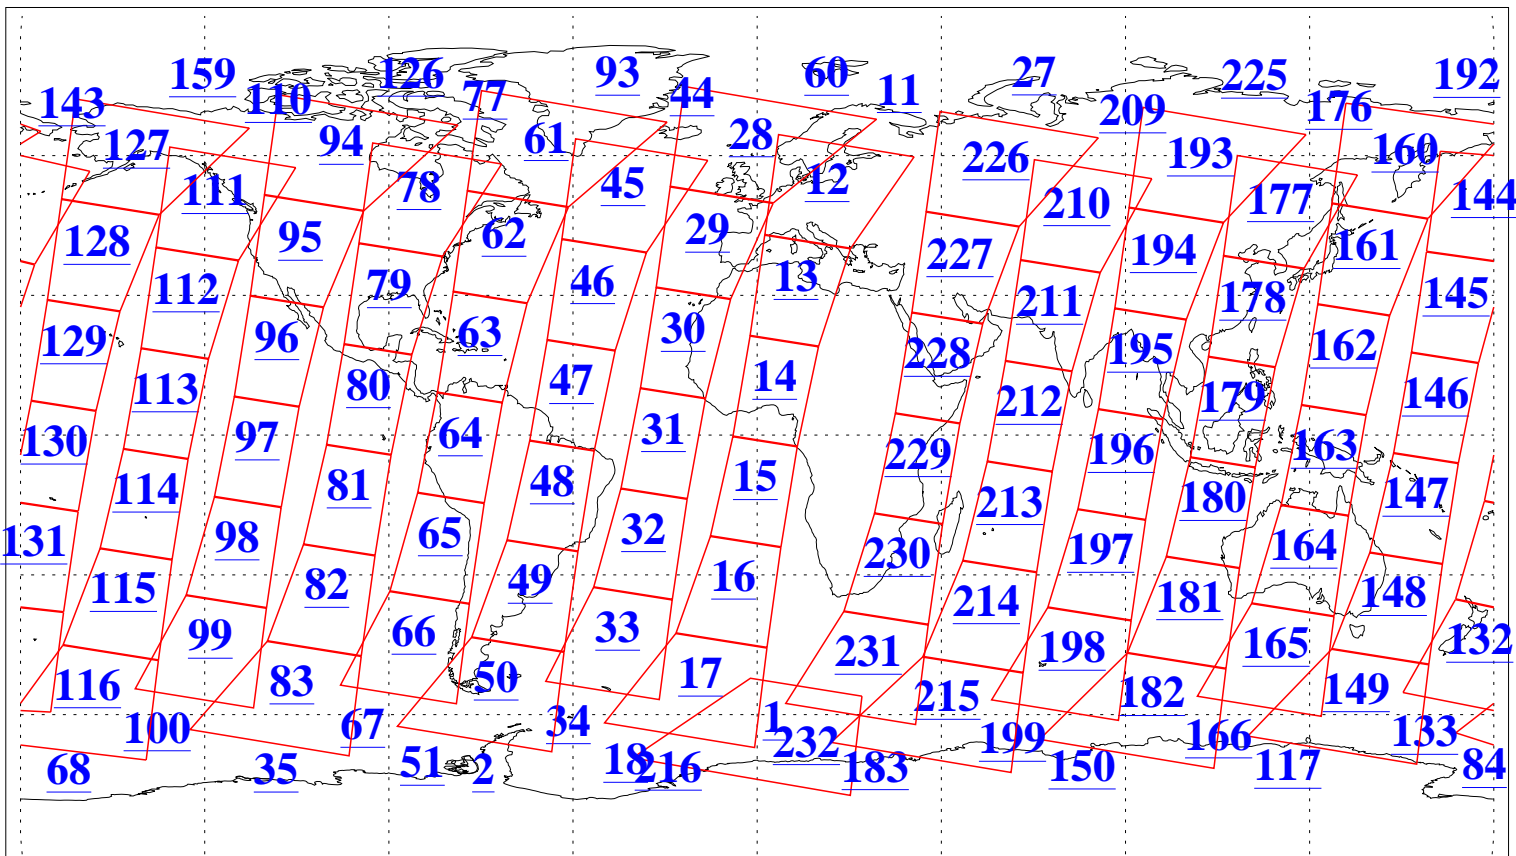

L1B Availability  
 AMSU Granules: 238  
 HSB Granules: 0  
 AIRS Granules: 240

3 May 2022  
 DoY 123  
 Aqua Day 7304  
 Granules: 1 to 120

Granules: 121 to 240

Legend: AMSU Available, *HSB Available*, **AIRS Available**

L1B Availability  
AMSU Granules: 238  
HSB Granules: 0  
AIRS Granules: 240

3 May 2022  
DoY 123  
Aqua Day 7304

Ascending Granules

Descending Granules

Legend: AMSU Available, *HSB Available*, *AIRS Available*

L1B Availability  
 AMSU Granules: 238  
 HSB Granules: 0  
 AIRS Granules: 240

3 May 2022  
 DoY 123  
 Aqua Day 7304

Northern Hemisphere Granules

Southern Hemisphere Granules

Legend: AMSU Available, HSB Available, AIRS Available