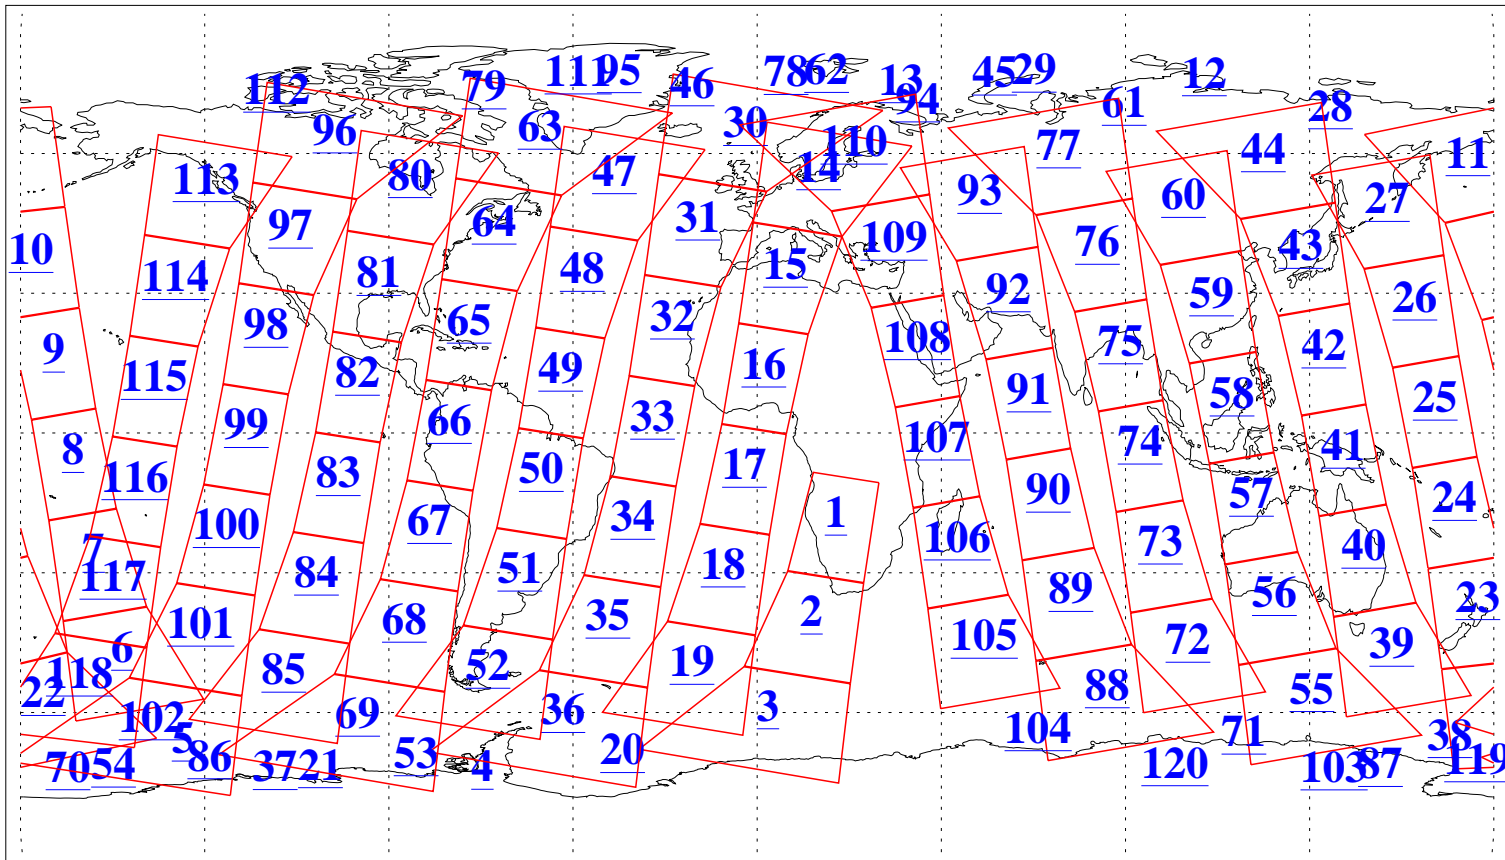

L1B Availability
AMSU Granules: 240
HSB Granules: 0
AIRS Granules: 223

1 May 2022
DoY 121
Aqua Day 7302
Granules: 1 to 120

Granules: 121 to 240

Legend: AMSU Available, HSB Available, AIRS Available

L1B Availability
 AMSU Granules: 240
 HSB Granules: 0
 AIRS Granules: 223

1 May 2022
 DoY 121
 Aqua Day 7302

Ascending Granules

Descending Granules

Legend: AMSU Available, HSB Available, AIRS Available

L1B Availability
 AMSU Granules: 240
 HSB Granules: 0
 AIRS Granules: 223

1 May 2022
 DoY 121
 Aqua Day 7302

Northern Hemisphere Granules

Southern Hemisphere Granules

Legend: AMSU Available, **HSB Available**, AIRS Available