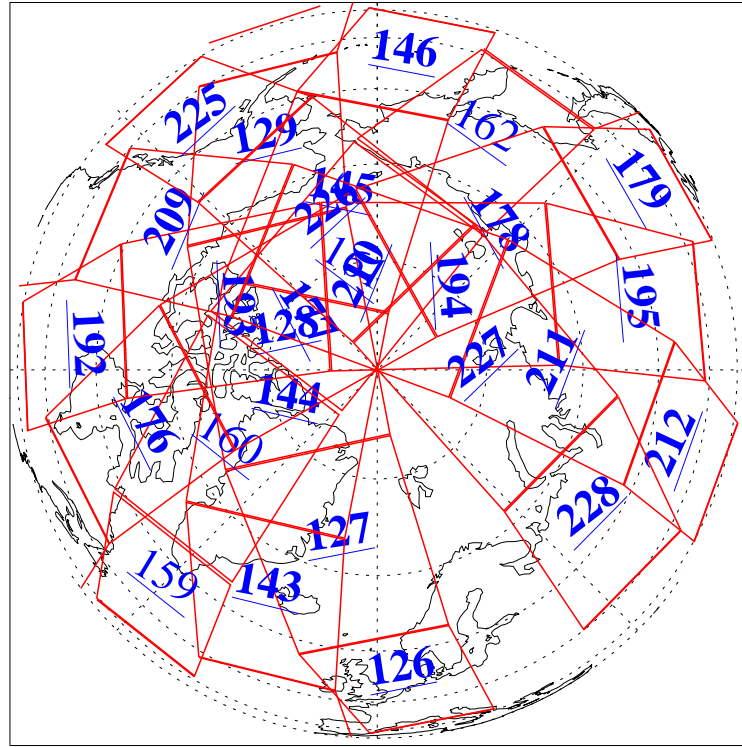

1 May 2022
 DoY 121
 Aqua Day 7302

Ascending Granules

Descending Granules

Legend: AMSU Available, HSB Available, AIRS Available

L1B Availability
 AMSU Granules: 240
 HSB Granules: 0
 AIRS Granules: 223

1 May 2022
 DoY 121
 Aqua Day 7302

Northern Hemisphere Granules

Southern Hemisphere Granules

Legend: AMSU Available, **HSB Available**, AIRS Available