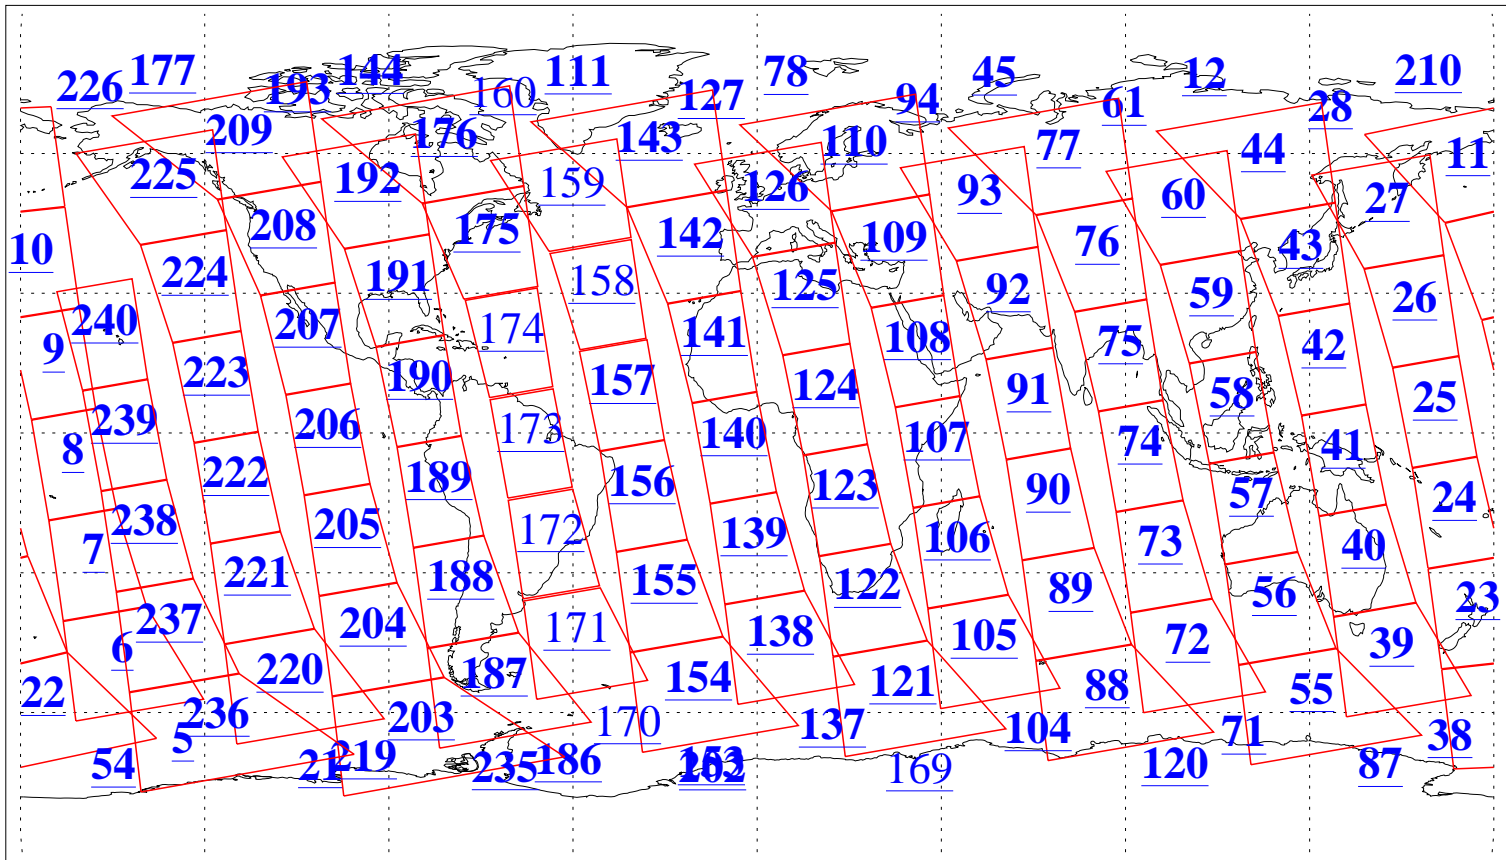

L1B Availability
AMSU Granules: 240
HSB Granules: 0
AIRS Granules: 223

1 May 2022
DoY 121
Aqua Day 7302
Granules: 1 to 120

Granules: 121 to 240

Legend: AMSU Available, HSB Available, AIRS Available

L1B Availability
 AMSU Granules: 240
 HSB Granules: 0
 AIRS Granules: 223

1 May 2022
 DoY 121
 Aqua Day 7302

Ascending Granules

Descending Granules

Legend: AMSU Available, HSB Available, AIRS Available

L1B Availability
 AMSU Granules: 240
 HSB Granules: 0
 AIRS Granules: 223

1 May 2022
 DoY 121
 Aqua Day 7302

Northern Hemisphere Granules

Southern Hemisphere Granules

Legend: AMSU Available, **HSB Available**, AIRS Available