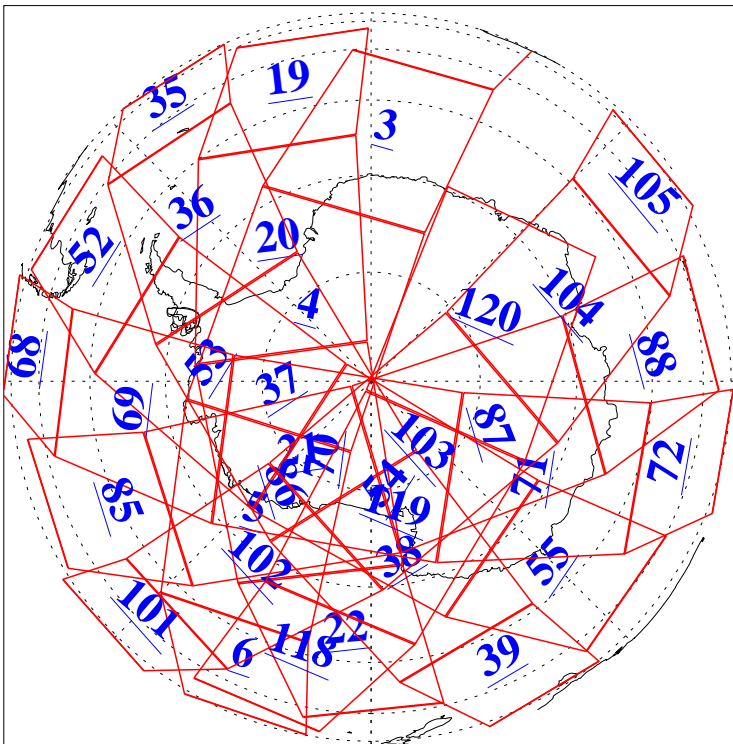

1 May 2022
 DoY 121
 Aqua Day 7302

Ascending Granules

Descending Granules

Legend: AMSU Available, HSB Available, AIRS Available

L1B Availability
 AMSU Granules: 240
 HSB Granules: 0
 AIRS Granules: 223

1 May 2022
 DoY 121
 Aqua Day 7302

Northern Hemisphere Granules

Southern Hemisphere Granules

Legend: AMSU Available, **HSB Available**, AIRS Available