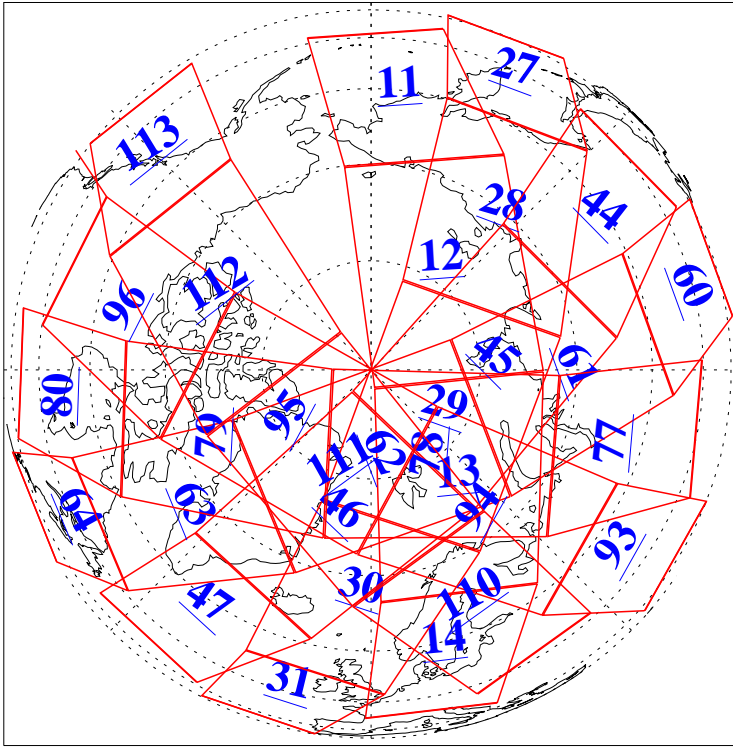

L1B Availability
AMSU Granules: 240
HSB Granules: 0
AIRS Granules: 223

1 May 2022
DoY 121
Aqua Day 7302
Granules: 1 to 120

Granules: 121 to 240

Legend: AMSU Available, HSB Available, AIRS Available

L1B Availability
 AMSU Granules: 240
 HSB Granules: 0
 AIRS Granules: 223

1 May 2022
 DoY 121
 Aqua Day 7302

Ascending Granules

Descending Granules

Legend: AMSU Available, HSB Available, AIRS Available

L1B Availability
 AMSU Granules: 240
 HSB Granules: 0
 AIRS Granules: 223

1 May 2022
 DoY 121
 Aqua Day 7302

Northern Hemisphere Granules

Southern Hemisphere Granules

Legend: AMSU Available, **HSB Available**, AIRS Available