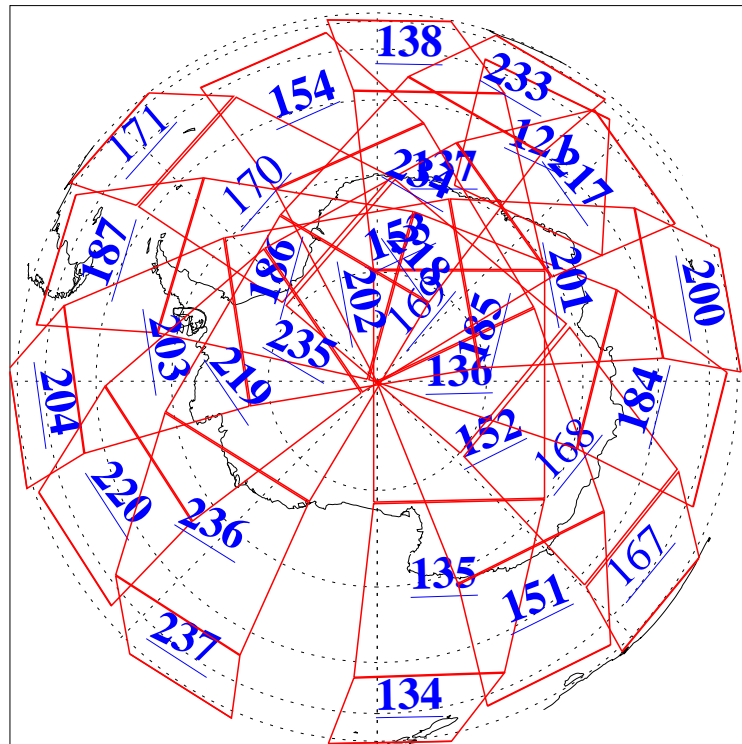

L1B Availability
AMSU Granules: 240
HSB Granules: 0
AIRS Granules: 223

1 May 2022
DoY 121
Aqua Day 7302
Granules: 1 to 120

Granules: 121 to 240

Legend: AMSU Available, HSB Available, AIRS Available

L1B Availability
 AMSU Granules: 240
 HSB Granules: 0
 AIRS Granules: 223

1 May 2022
 DoY 121
 Aqua Day 7302

Ascending Granules

Descending Granules

Legend: AMSU Available, HSB Available, AIRS Available

L1B Availability
 AMSU Granules: 240
 HSB Granules: 0
 AIRS Granules: 223

1 May 2022
 DoY 121
 Aqua Day 7302

Northern Hemisphere Granules

Southern Hemisphere Granules

Legend: AMSU Available, **HSB Available**, AIRS Available