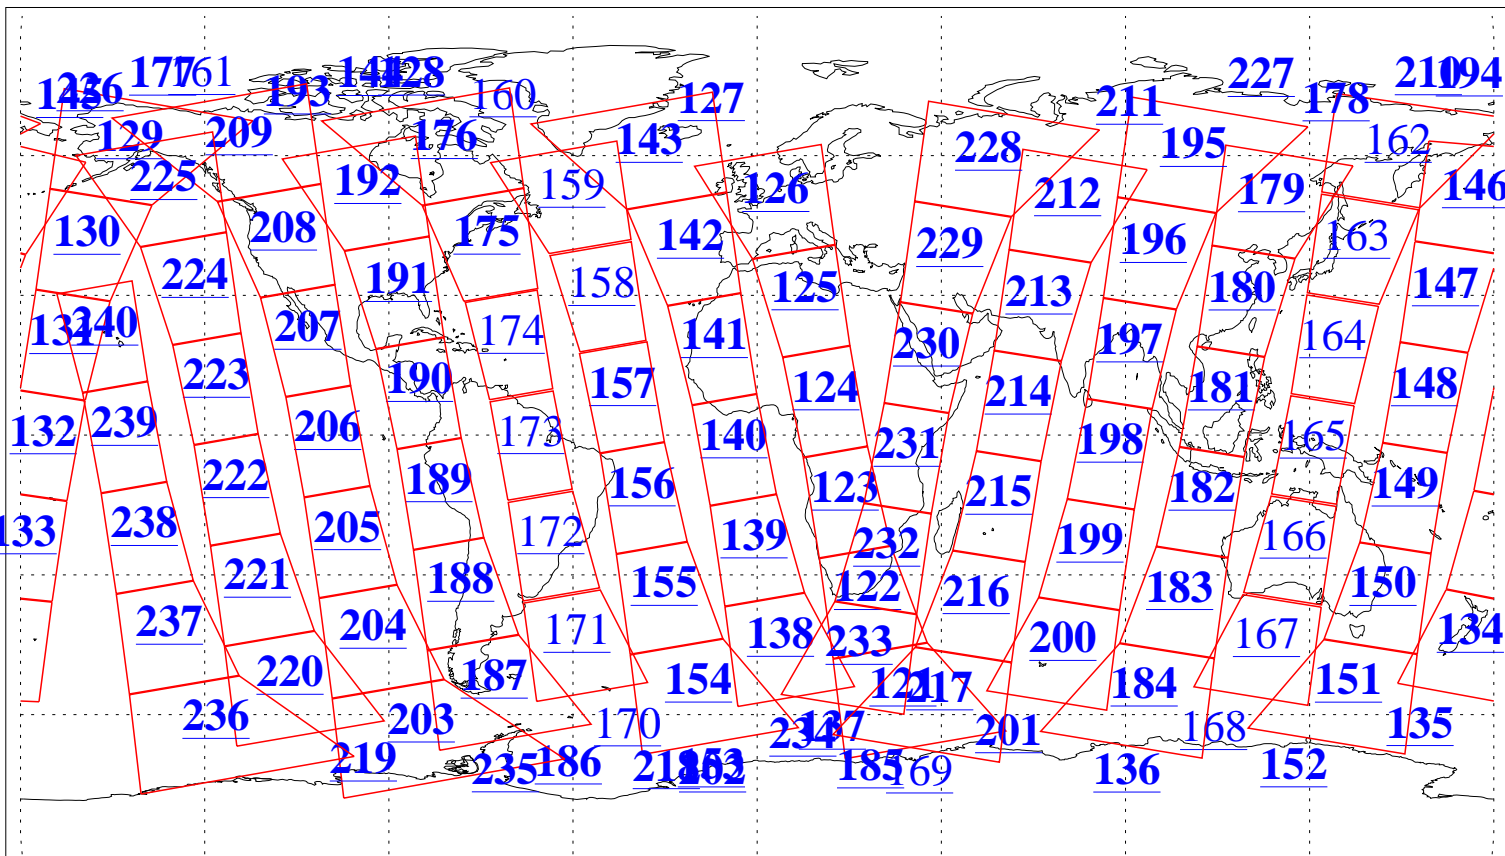

L1B Availability
AMSU Granules: 240
HSB Granules: 0
AIRS Granules: 223

1 May 2022
DoY 121
Aqua Day 7302
Granules: 1 to 120

Granules: 121 to 240

Legend: AMSU Available, HSB Available, AIRS Available

L1B Availability
 AMSU Granules: 240
 HSB Granules: 0
 AIRS Granules: 223

1 May 2022
 DoY 121
 Aqua Day 7302

Ascending Granules

Descending Granules

Legend: AMSU Available, HSB Available, AIRS Available

L1B Availability
 AMSU Granules: 240
 HSB Granules: 0
 AIRS Granules: 223

1 May 2022
 DoY 121
 Aqua Day 7302

Northern Hemisphere Granules

Southern Hemisphere Granules

Legend: AMSU Available, **HSB Available**, AIRS Available