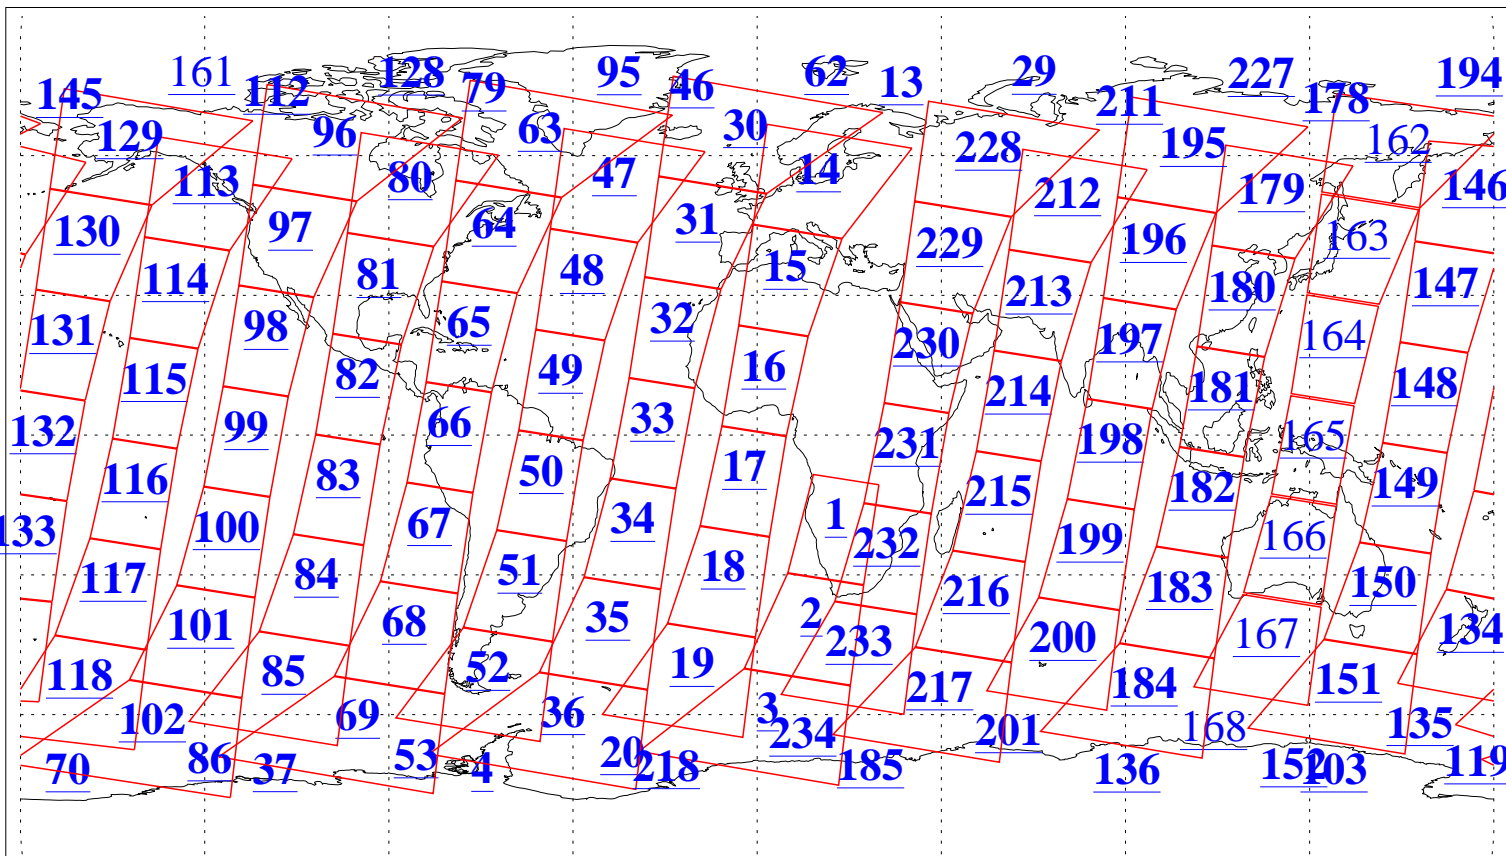

L1B Availability
AMSU Granules: 240
HSB Granules: 0
AIRS Granules: 223

1 May 2022
DoY 121
Aqua Day 7302
Granules: 1 to 120

Granules: 121 to 240

Legend: AMSU Available, HSB Available, AIRS Available

L1B Availability
 AMSU Granules: 240
 HSB Granules: 0
 AIRS Granules: 223

1 May 2022
 DoY 121
 Aqua Day 7302

Ascending Granules

Descending Granules

Legend: AMSU Available, HSB Available, AIRS Available

L1B Availability
 AMSU Granules: 240
 HSB Granules: 0
 AIRS Granules: 223

1 May 2022
 DoY 121
 Aqua Day 7302

Northern Hemisphere Granules

Southern Hemisphere Granules

Legend: AMSU Available, **HSB Available**, AIRS Available