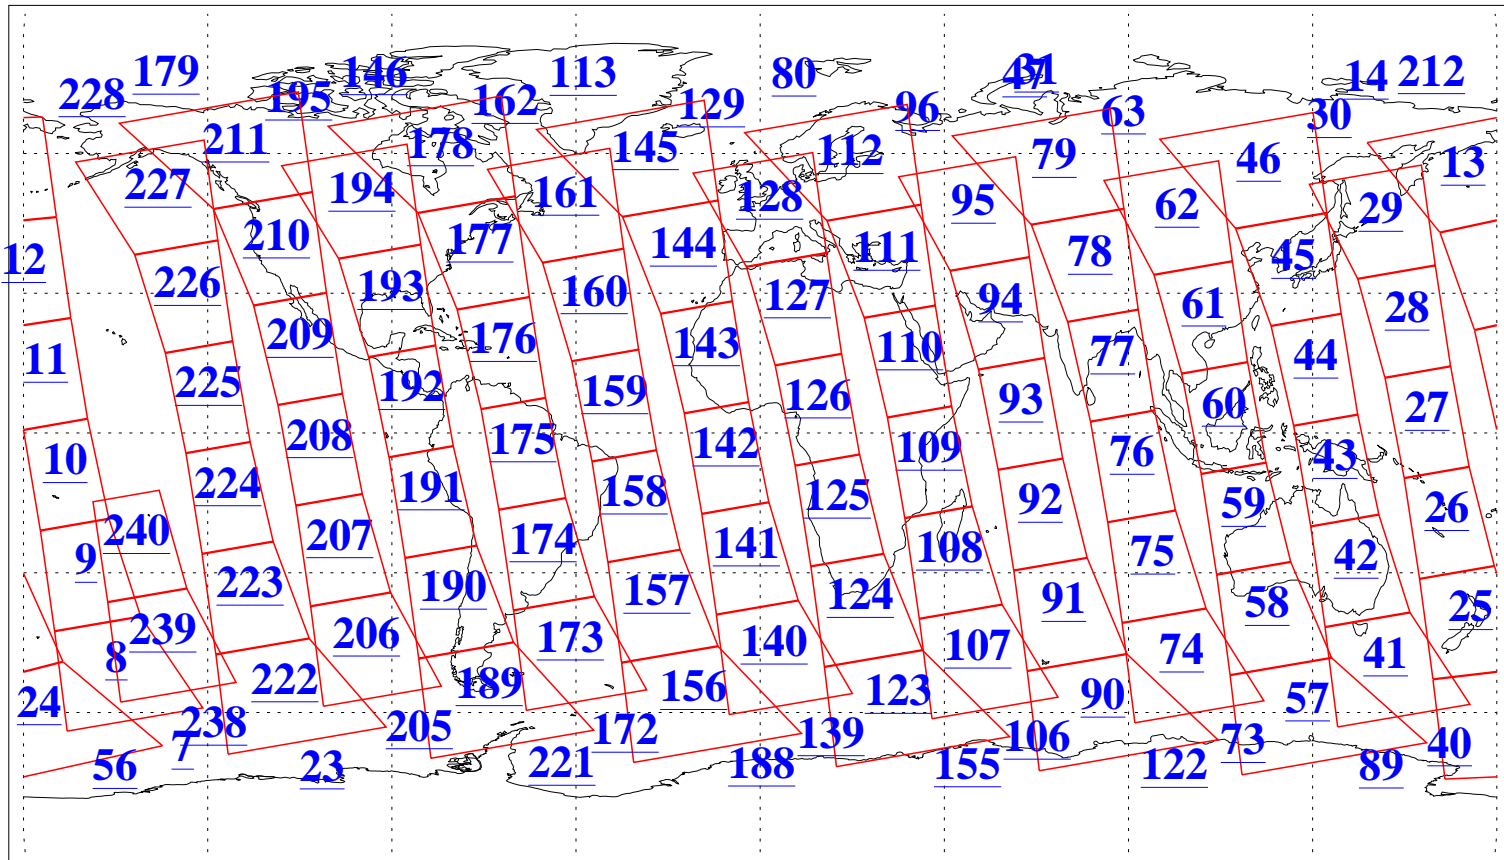

L1B Availability
 AMSU Granules: 240
 HSB Granules: 0
 AIRS Granules: 240

29 Apr 2022
 DoY 119
 Aqua Day 7300
 Granules: 1 to 120

Granules: 121 to 240

Legend: AMSU Available, *HSB Available*, *AIRS Available*

L1B Availability
AMSU Granules: 240
HSB Granules: 0
AIRS Granules: 240

29 Apr 2022
DoY 119
Aqua Day 7300

Ascending Granules

Descending Granules

Legend: AMSU Available, HSB Available, AIRS Available

L1B Availability
 AMSU Granules: 240
 HSB Granules: 0
 AIRS Granules: 240

29 Apr 2022
 DoY 119
 Aqua Day 7300

Northern Hemisphere Granules

Southern Hemisphere Granules

Legend: AMSU Available, HSB Available, **AIRS Available**