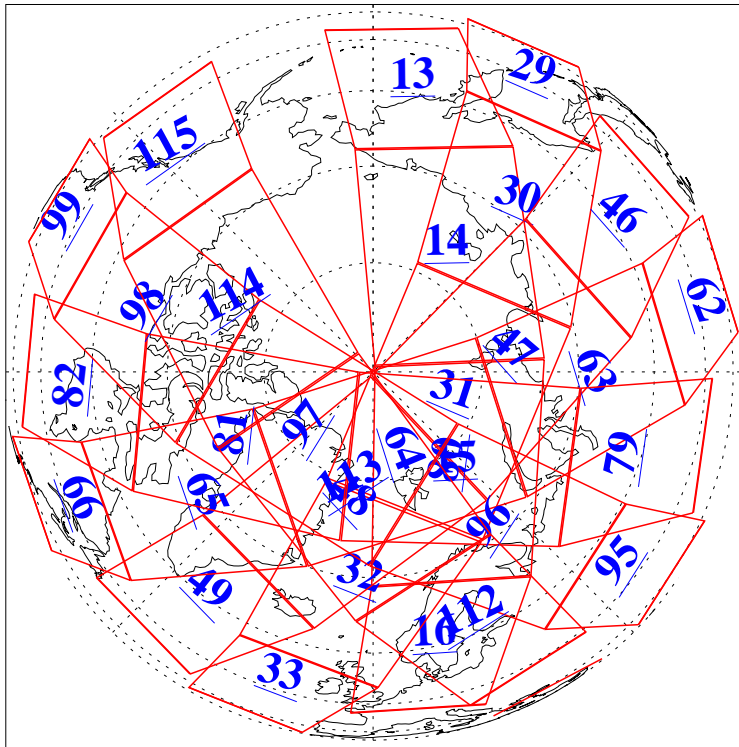

L1B Availability
 AMSU Granules: 240
 HSB Granules: 0
 AIRS Granules: 240

29 Apr 2022
 DoY 119
 Aqua Day 7300
 Granules: 1 to 120

Granules: 121 to 240

Legend: AMSU Available, *HSB Available*, *AIRS Available*

L1B Availability
AMSU Granules: 240
HSB Granules: 0
AIRS Granules: 240

29 Apr 2022
DoY 119
Aqua Day 7300

Ascending Granules

Descending Granules

Legend: AMSU Available, HSB Available, AIRS Available

L1B Availability
 AMSU Granules: 240
 HSB Granules: 0
 AIRS Granules: 240

29 Apr 2022
 DoY 119
 Aqua Day 7300

Northern Hemisphere Granules

Southern Hemisphere Granules

Legend: AMSU Available, HSB Available, **AIRS Available**