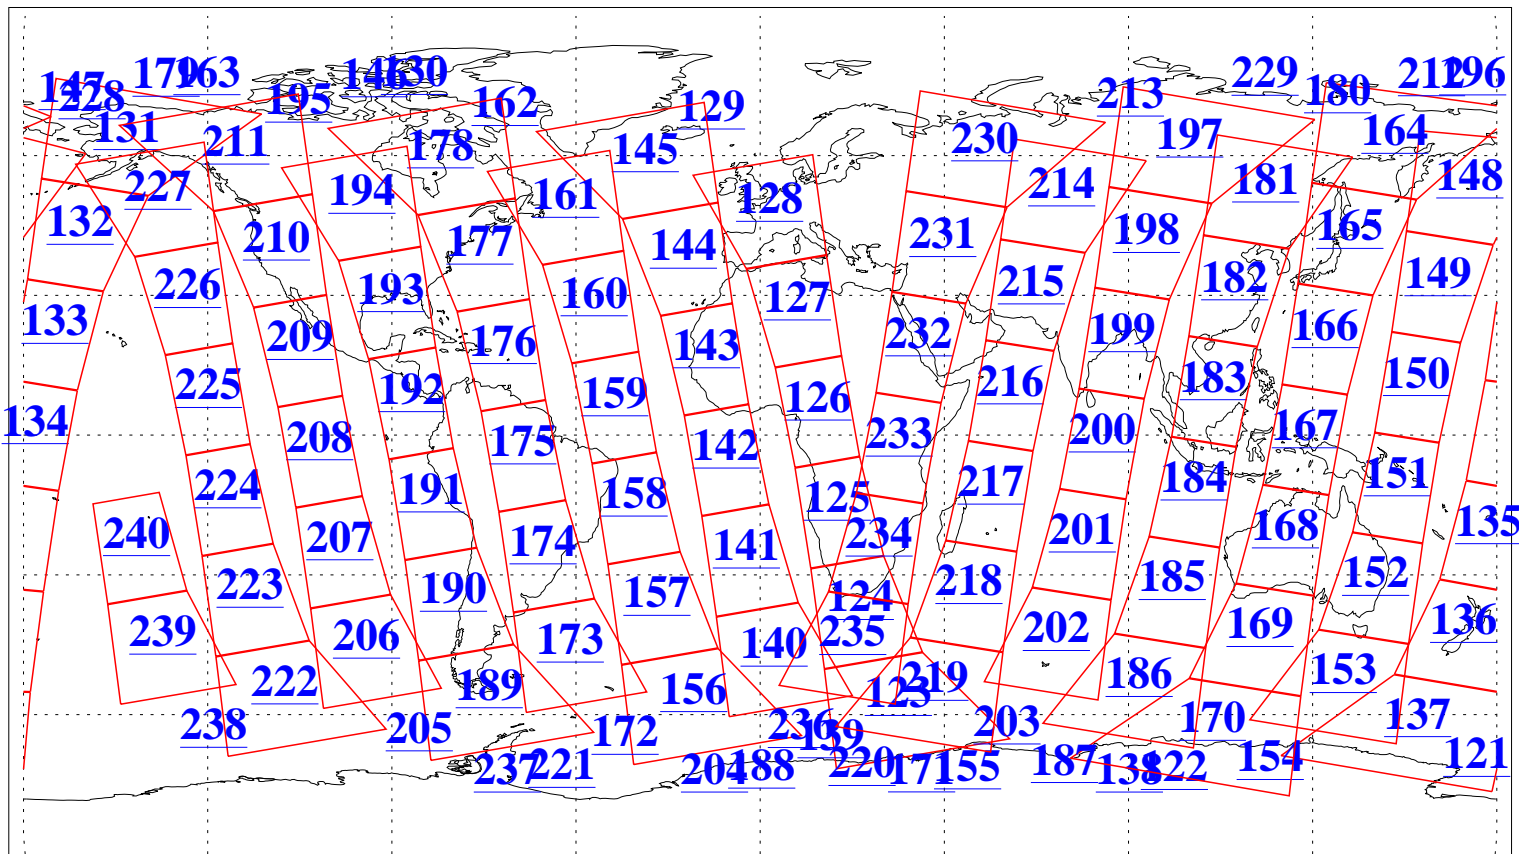

L1B Availability
 AMSU Granules: 240
 HSB Granules: 0
 AIRS Granules: 240

29 Apr 2022
 DoY 119
 Aqua Day 7300
 Granules: 1 to 120

Granules: 121 to 240

Legend: AMSU Available, *HSB Available*, *AIRS Available*

L1B Availability
AMSU Granules: 240
HSB Granules: 0
AIRS Granules: 240

29 Apr 2022
DoY 119
Aqua Day 7300

Ascending Granules

Descending Granules

Legend: AMSU Available, HSB Available, AIRS Available

L1B Availability
 AMSU Granules: 240
 HSB Granules: 0
 AIRS Granules: 240

29 Apr 2022
 DoY 119
 Aqua Day 7300

Northern Hemisphere Granules

Southern Hemisphere Granules

Legend: AMSU Available, HSB Available, **AIRS Available**