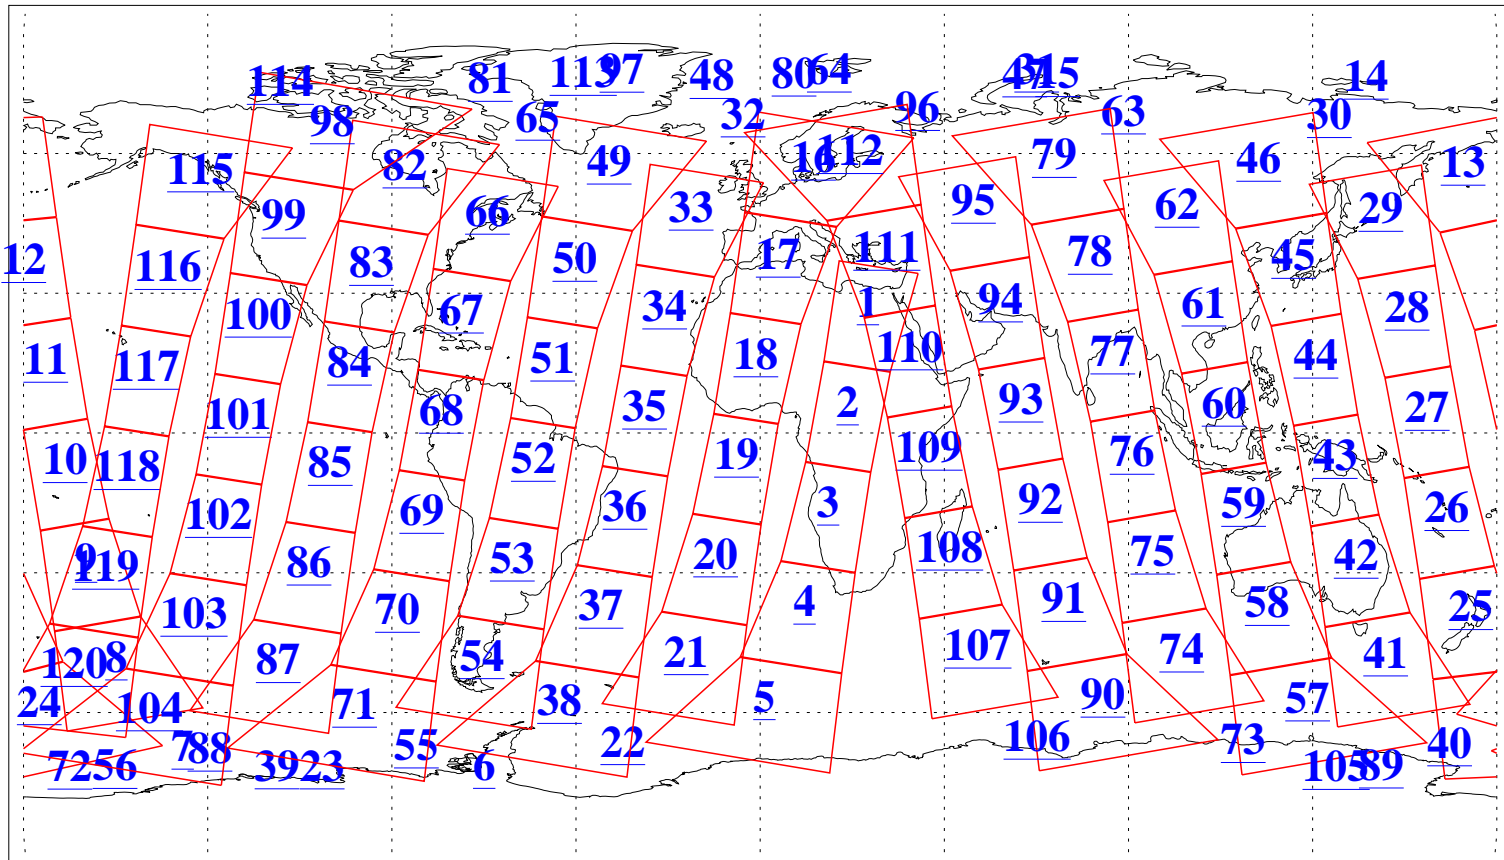

L1B Availability
 AMSU Granules: 240
 HSB Granules: 0
 AIRS Granules: 240

29 Apr 2022
 DoY 119
 Aqua Day 7300
 Granules: 1 to 120

Granules: 121 to 240

Legend: AMSU Available, *HSB Available*, *AIRS Available*

L1B Availability
AMSU Granules: 240
HSB Granules: 0
AIRS Granules: 240

29 Apr 2022
DoY 119
Aqua Day 7300

Ascending Granules

Descending Granules

Legend: AMSU Available, HSB Available, AIRS Available

L1B Availability
 AMSU Granules: 240
 HSB Granules: 0
 AIRS Granules: 240

29 Apr 2022
 DoY 119
 Aqua Day 7300

Northern Hemisphere Granules

Southern Hemisphere Granules

Legend: AMSU Available, HSB Available, **AIRS Available**