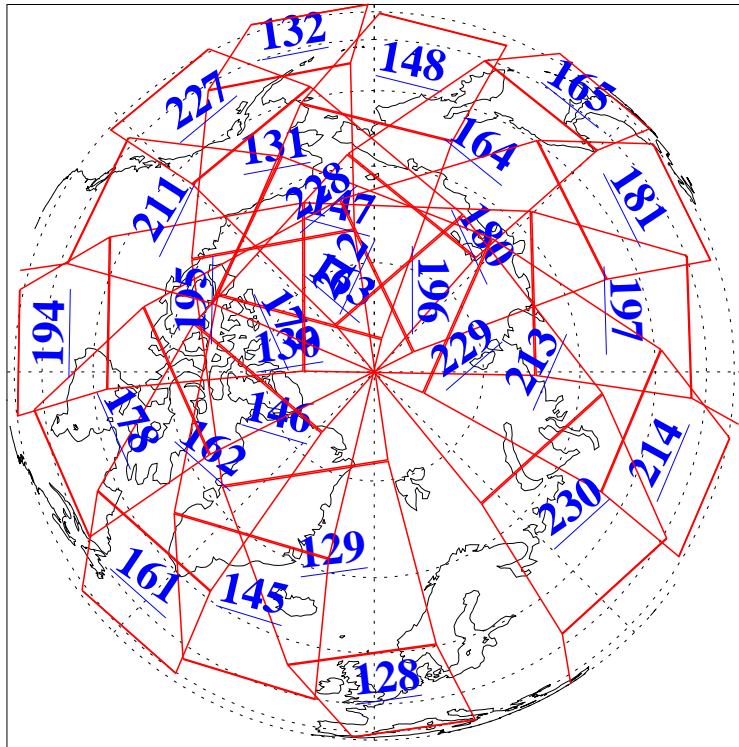

L1B Availability
AMSU Granules: 240
HSB Granules: 0
AIRS Granules: 240

29 Apr 2022
DoY 119
Aqua Day 7300

Northern Hemisphere Granules

Southern Hemisphere Granules