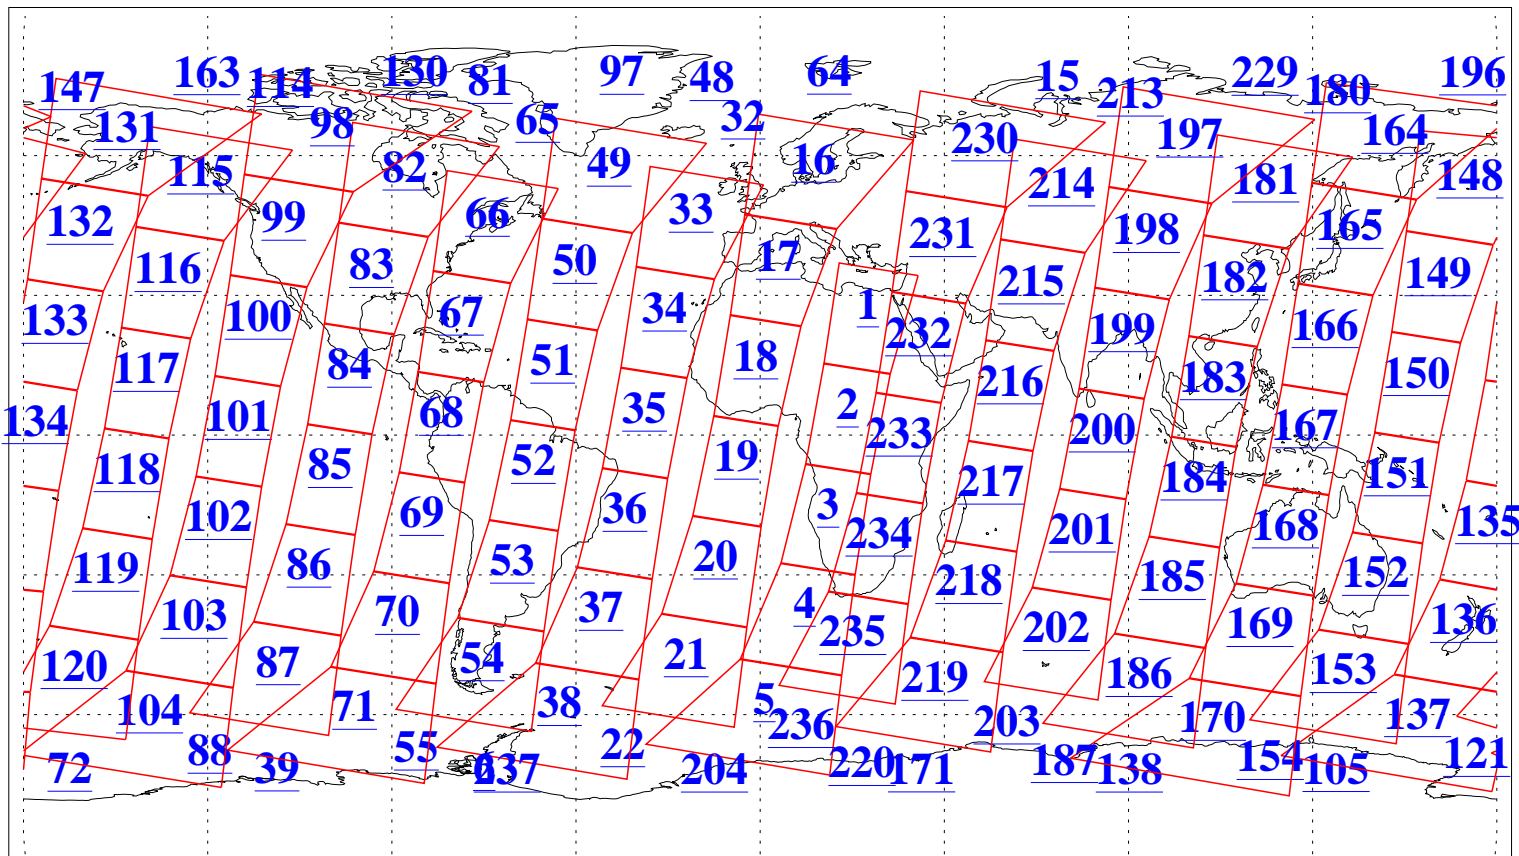

L1B Availability
 AMSU Granules: 240
 HSB Granules: 0
 AIRS Granules: 240

29 Apr 2022
 DoY 119
 Aqua Day 7300
 Granules: 1 to 120

Granules: 121 to 240

Legend: AMSU Available, *HSB Available*, *AIRS Available*

L1B Availability
AMSU Granules: 240
HSB Granules: 0
AIRS Granules: 240

29 Apr 2022
DoY 119
Aqua Day 7300

Ascending Granules

Descending Granules

Legend: AMSU Available, HSB Available, AIRS Available

L1B Availability
 AMSU Granules: 240
 HSB Granules: 0
 AIRS Granules: 240

29 Apr 2022
 DoY 119
 Aqua Day 7300

Northern Hemisphere Granules

Southern Hemisphere Granules

Legend: AMSU Available, HSB Available, **AIRS Available**