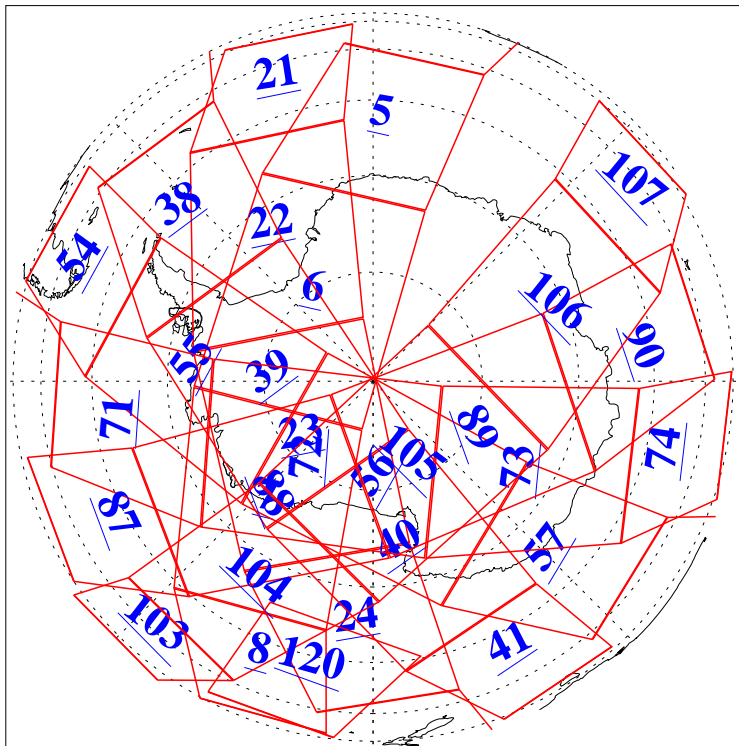

L1B Availability
 AMSU Granules: 240
 HSB Granules: 0
 AIRS Granules: 240

29 Apr 2022
 DoY 119
 Aqua Day 7300
 Granules: 1 to 120

Granules: 121 to 240

Legend: AMSU Available, *HSB Available*, *AIRS Available*

L1B Availability
AMSU Granules: 240
HSB Granules: 0
AIRS Granules: 240

29 Apr 2022
DoY 119
Aqua Day 7300

Ascending Granules

Descending Granules

Legend: AMSU Available, HSB Available, AIRS Available

L1B Availability
 AMSU Granules: 240
 HSB Granules: 0
 AIRS Granules: 240

29 Apr 2022
 DoY 119
 Aqua Day 7300

Northern Hemisphere Granules

Southern Hemisphere Granules

Legend: AMSU Available, HSB Available, **AIRS Available**