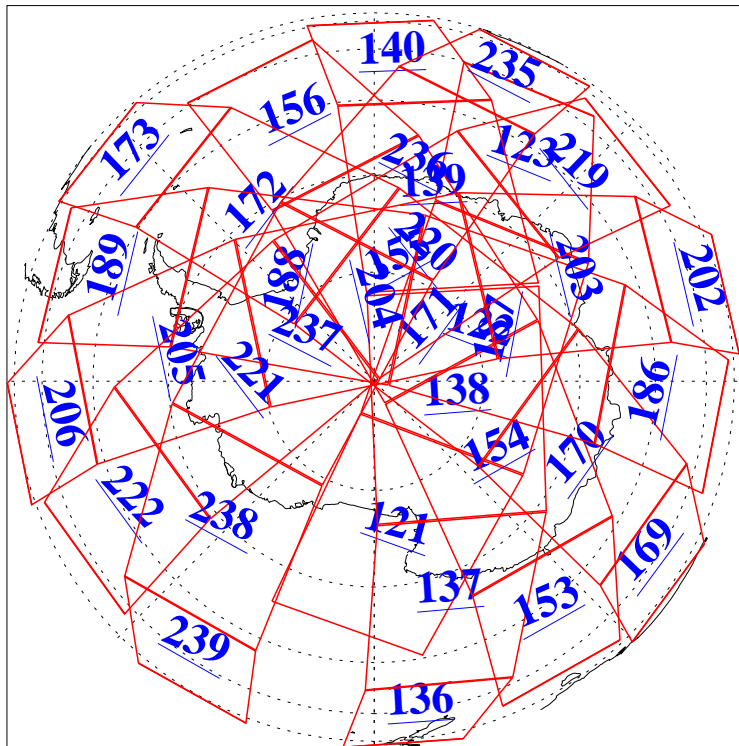

L1B Availability
AMSU Granules: 240
HSB Granules: 0
AIRS Granules: 240

29 Apr 2022
DoY 119
Aqua Day 7300

Ascending Granules

Descending Granules

Legend: AMSU Available, HSB Available, AIRS Available

L1B Availability
 AMSU Granules: 240
 HSB Granules: 0
 AIRS Granules: 240

29 Apr 2022
 DoY 119
 Aqua Day 7300

Northern Hemisphere Granules

Southern Hemisphere Granules

Legend: AMSU Available, HSB Available, **AIRS Available**