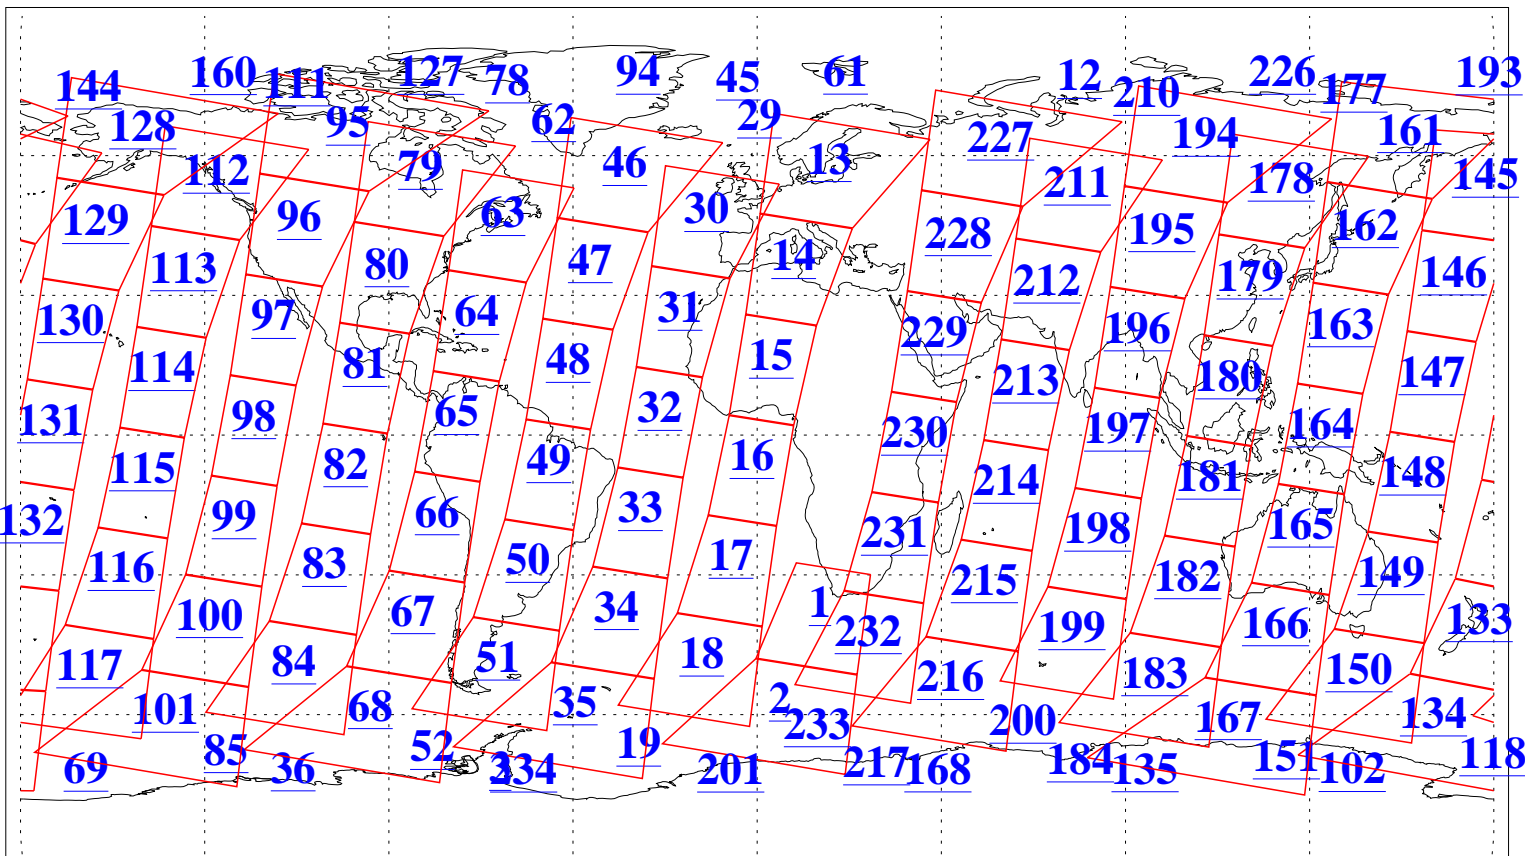

L1B Availability
AMSU Granules: 239
HSB Granules: 0
AIRS Granules: 240

24 Apr 2022
DoY 114
Aqua Day 7295
Granules: 1 to 120

Granules: 121 to 240

Legend: AMSU Available, *HSB Available*, *AIRS Available*

L1B Availability
 AMSU Granules: 239
 HSB Granules: 0
 AIRS Granules: 240

24 Apr 2022
 DoY 114
 Aqua Day 7295

Ascending Granules

Descending Granules

Legend: AMSU Available, *HSB Available*, AIRS Available

L1B Availability
 AMSU Granules: 239
 HSB Granules: 0
 AIRS Granules: 240

24 Apr 2022
 DoY 114
 Aqua Day 7295

Northern Hemisphere Granules

Southern Hemisphere Granules

Legend: AMSU Available, HSB Available, **AIRS Available**