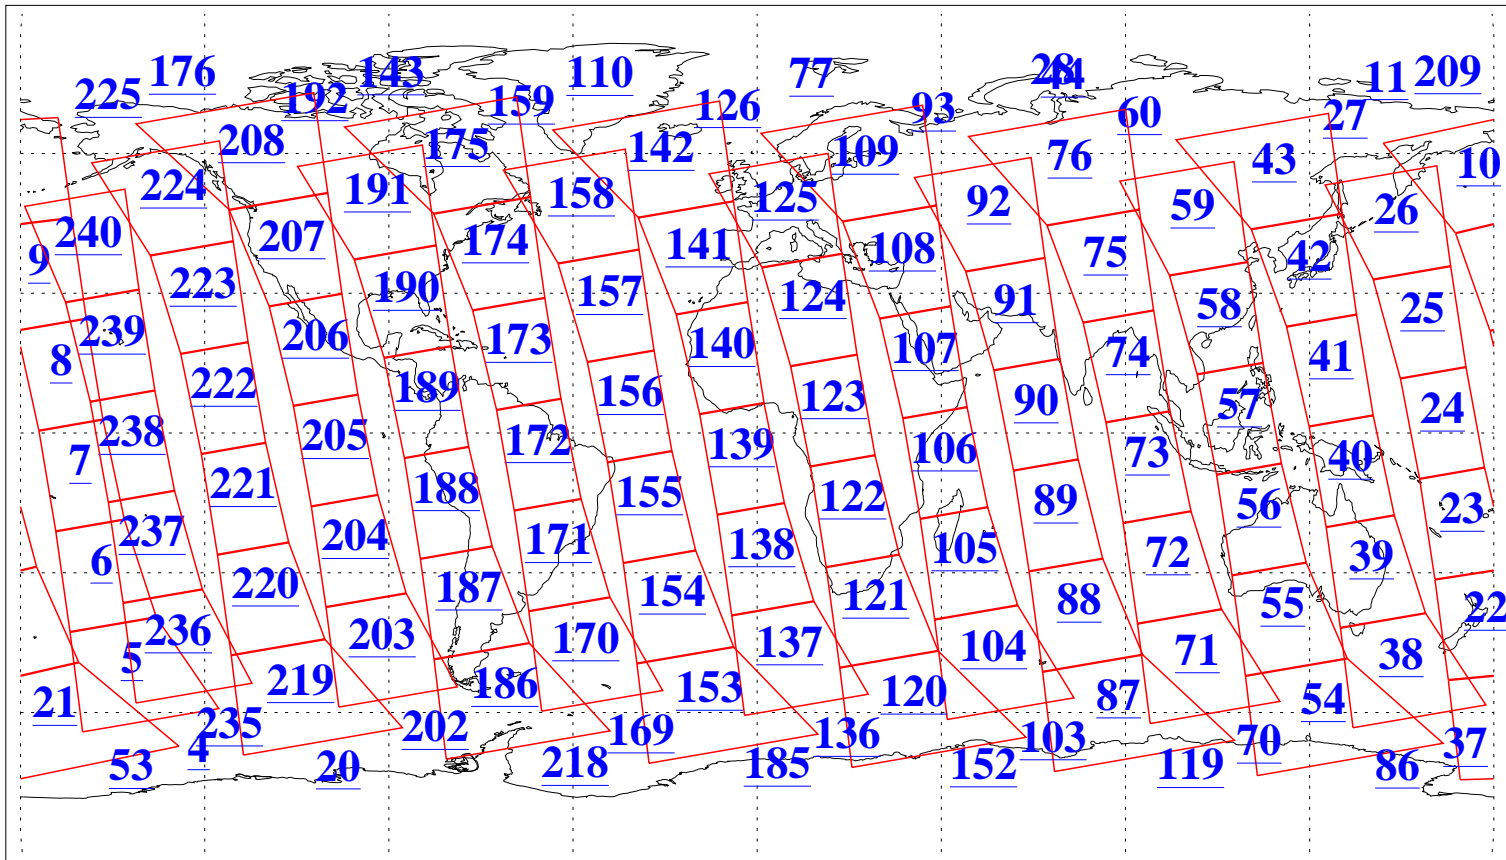

L1B Availability
AMSU Granules: 239
HSB Granules: 0
AIRS Granules: 240

24 Apr 2022
DoY 114
Aqua Day 7295
Granules: 1 to 120

Granules: 121 to 240

Legend: AMSU Available, *HSB Available*, *AIRS Available*

L1B Availability
 AMSU Granules: 239
 HSB Granules: 0
 AIRS Granules: 240

24 Apr 2022
 DoY 114
 Aqua Day 7295

Ascending Granules

Descending Granules

Legend: AMSU Available, *HSB Available*, AIRS Available

L1B Availability
 AMSU Granules: 239
 HSB Granules: 0
 AIRS Granules: 240