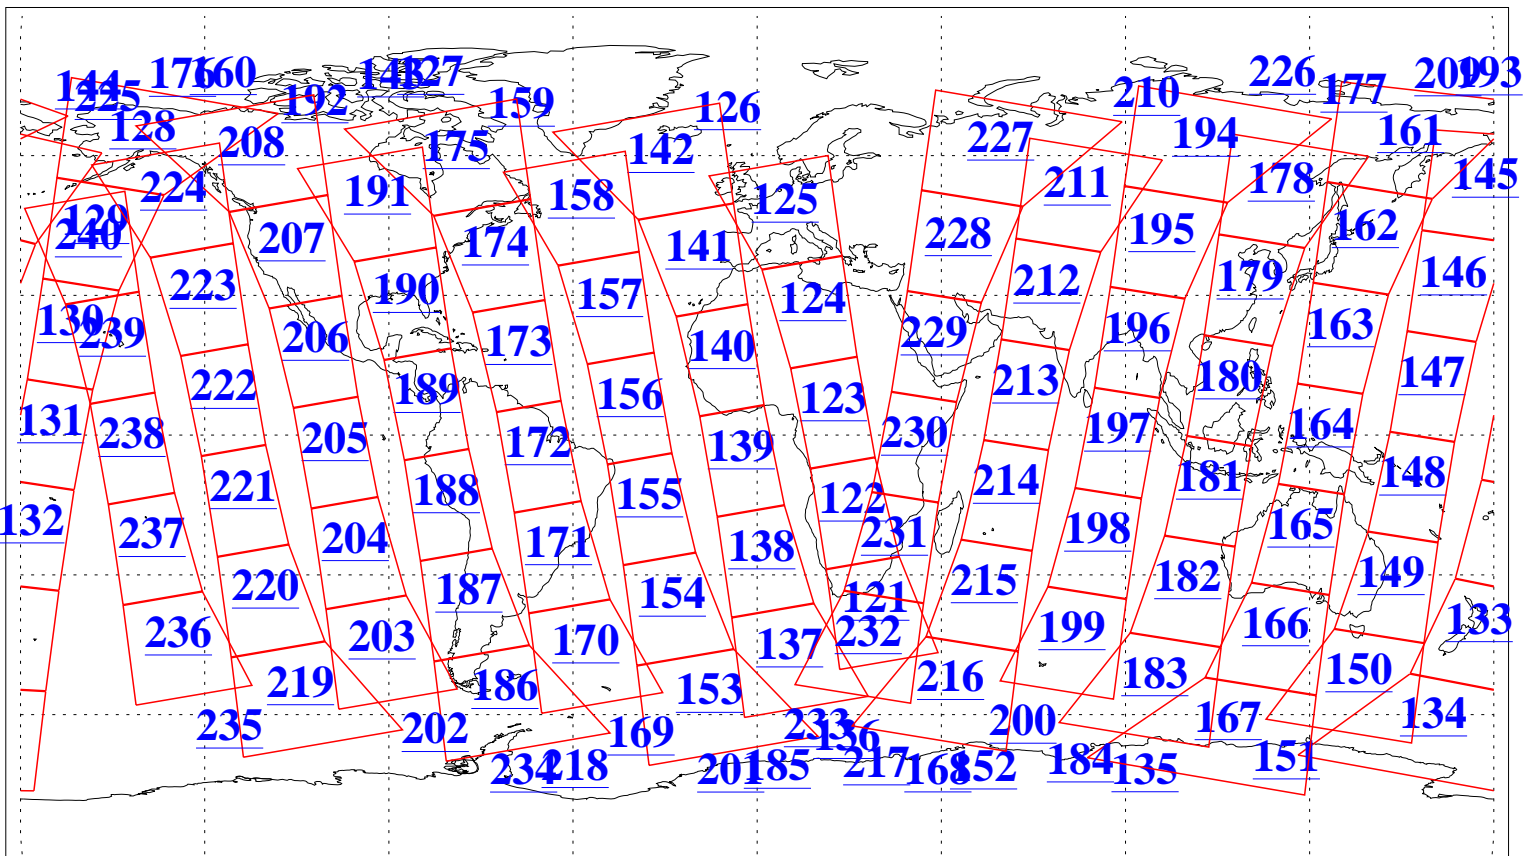

L1B Availability
AMSU Granules: 239
HSB Granules: 0
AIRS Granules: 240

24 Apr 2022
DoY 114
Aqua Day 7295
Granules: 1 to 120

Granules: 121 to 240

Legend: AMSU Available, *HSB Available*, *AIRS Available*

L1B Availability
 AMSU Granules: 239
 HSB Granules: 0
 AIRS Granules: 240

24 Apr 2022
 DoY 114
 Aqua Day 7295

Ascending Granules

Descending Granules

Legend: AMSU Available, *HSB Available*, AIRS Available

L1B Availability
 AMSU Granules: 239
 HSB Granules: 0
 AIRS Granules: 240

24 Apr 2022
 DoY 114
 Aqua Day 7295

Northern Hemisphere Granules

Southern Hemisphere Granules

Legend: AMSU Available, HSB Available, **AIRS Available**