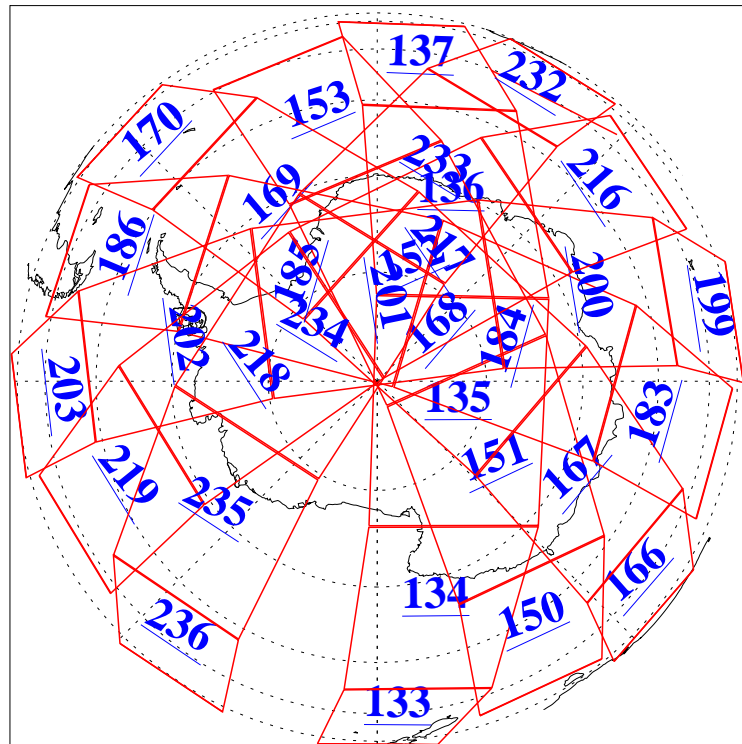

Legend: AMSU Available, HSB Available, **AIRS Available**