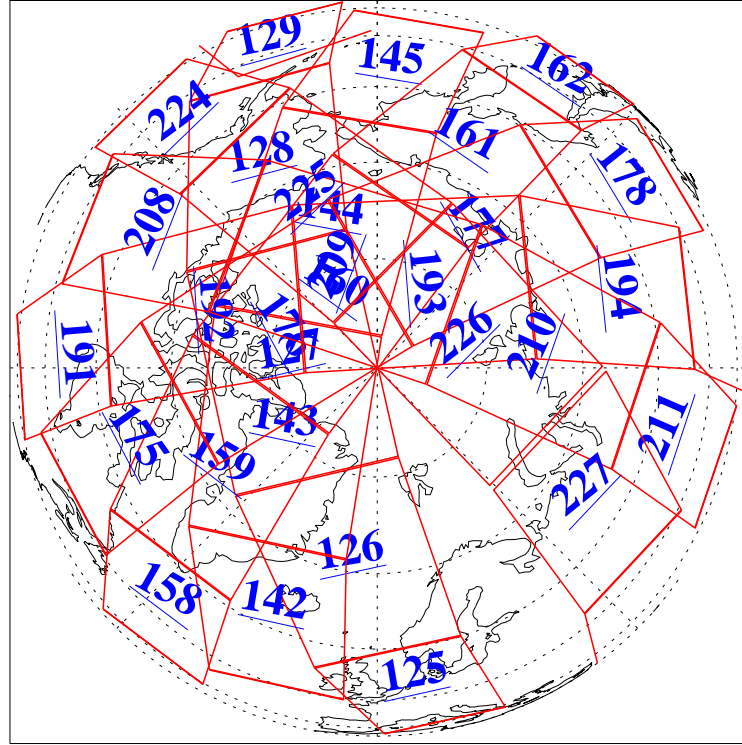

L1B Availability
AMSU Granules: 239
HSB Granules: 0
AIRS Granules: 240

24 Apr 2022
DoY 114
Aqua Day 7295

Northern Hemisphere Granules

Southern Hemisphere Granules