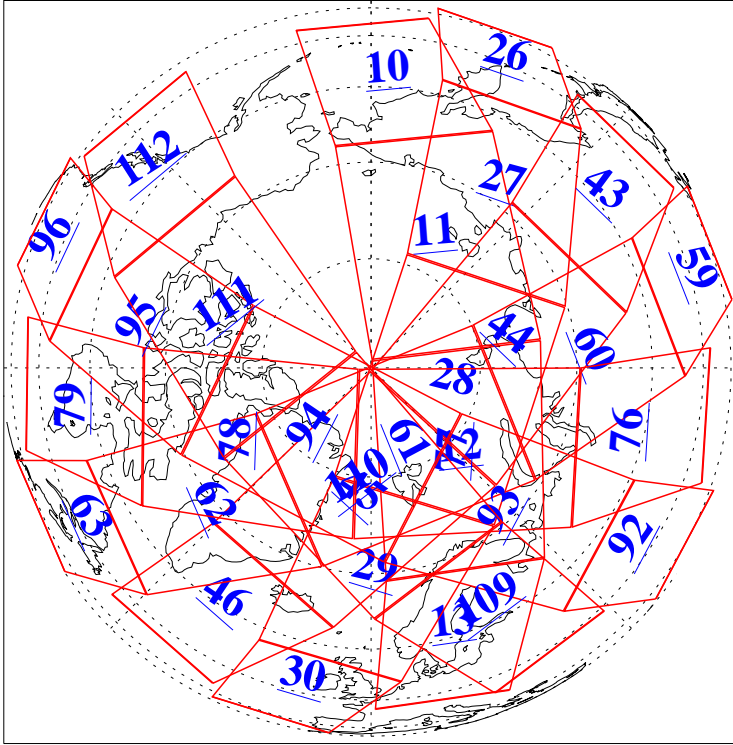

L1B Availability
AMSU Granules: 239
HSB Granules: 0
AIRS Granules: 240

24 Apr 2022
DoY 114
Aqua Day 7295
Granules: 1 to 120

Granules: 121 to 240

Legend: AMSU Available, *HSB Available*, *AIRS Available*

L1B Availability
 AMSU Granules: 239
 HSB Granules: 0
 AIRS Granules: 240

24 Apr 2022
 DoY 114
 Aqua Day 7295

Ascending Granules

Descending Granules

Legend: AMSU Available, *HSB Available*, AIRS Available

L1B Availability
 AMSU Granules: 239
 HSB Granules: 0
 AIRS Granules: 240

24 Apr 2022
 DoY 114
 Aqua Day 7295

Northern Hemisphere Granules

Southern Hemisphere Granules

Legend: AMSU Available, HSB Available, **AIRS Available**