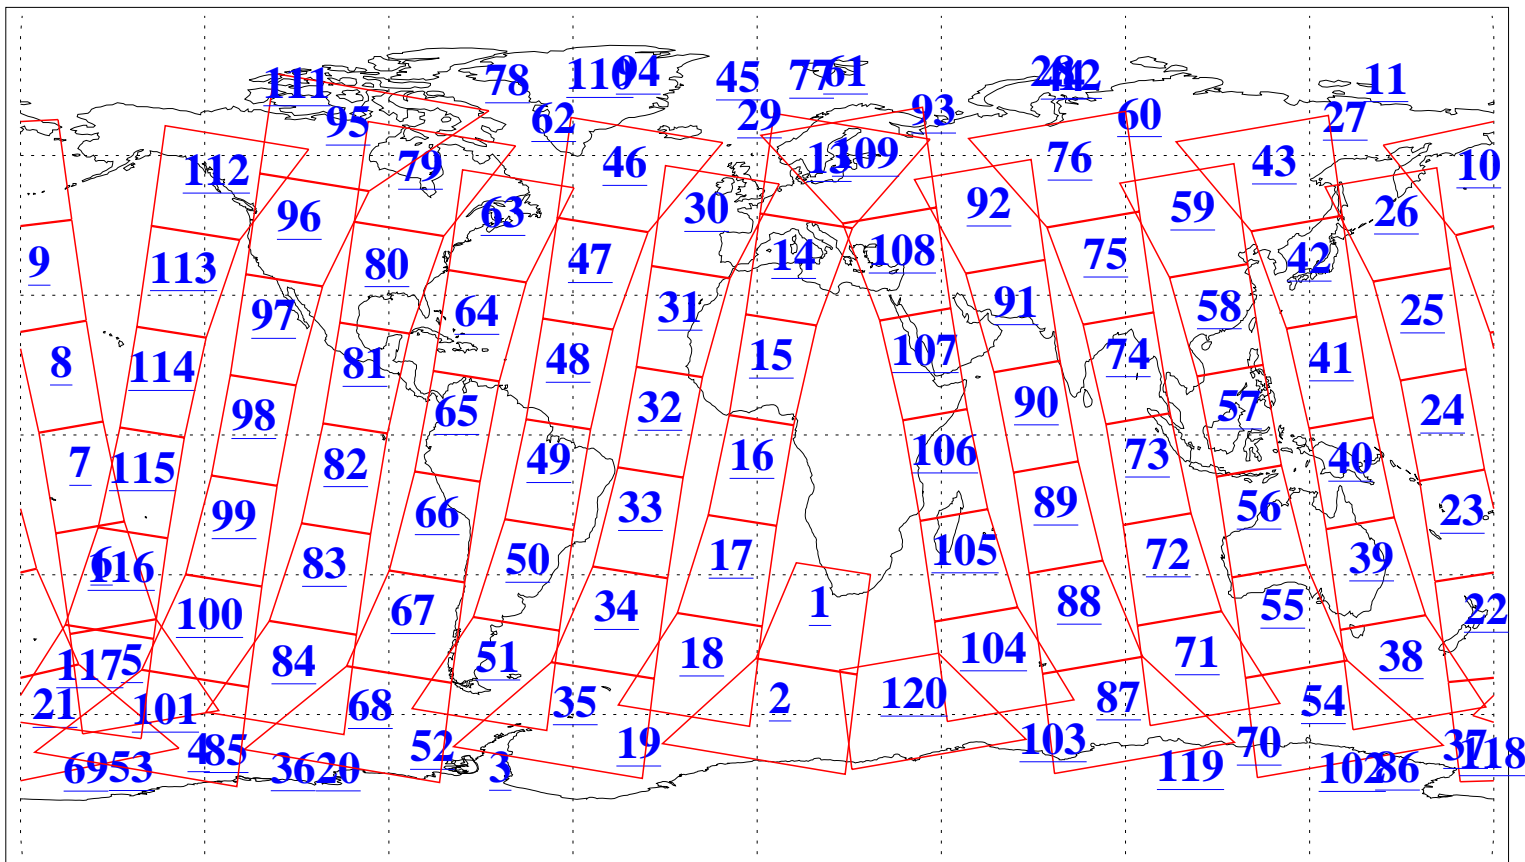

L1B Availability
AMSU Granules: 239
HSB Granules: 0
AIRS Granules: 240

24 Apr 2022
DoY 114
Aqua Day 7295
Granules: 1 to 120

Granules: 121 to 240

Legend: AMSU Available, *HSB Available*, *AIRS Available*

L1B Availability
 AMSU Granules: 239
 HSB Granules: 0
 AIRS Granules: 240

24 Apr 2022
 DoY 114
 Aqua Day 7295

Ascending Granules

Descending Granules

Legend: AMSU Available, *HSB Available*, AIRS Available

L1B Availability
 AMSU Granules: 239
 HSB Granules: 0
 AIRS Granules: 240

24 Apr 2022
 DoY 114
 Aqua Day 7295

Northern Hemisphere Granules

Southern Hemisphere Granules

Legend: AMSU Available, HSB Available, **AIRS Available**