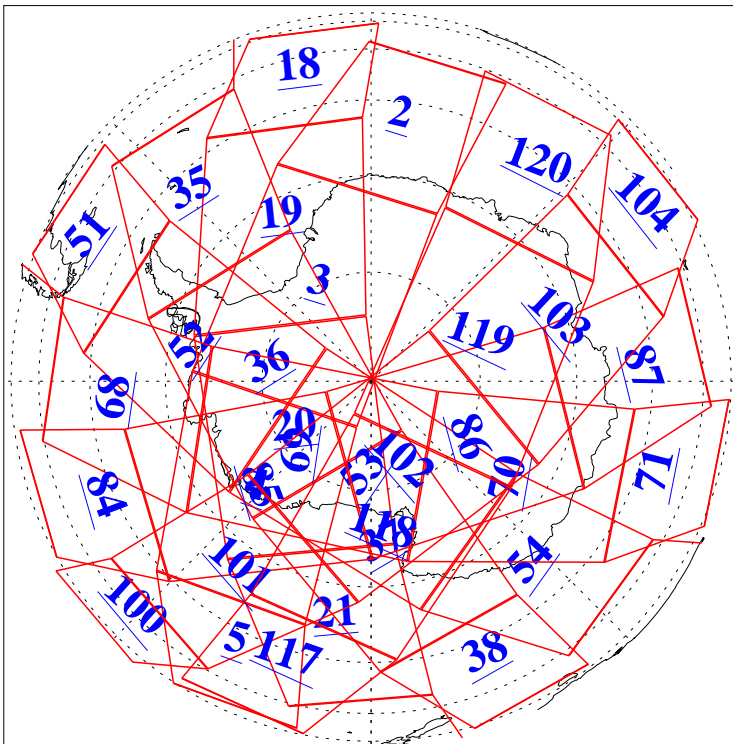

L1B Availability
AMSU Granules: 239
HSB Granules: 0
AIRS Granules: 240

24 Apr 2022
DoY 114
Aqua Day 7295
Granules: 1 to 120

Granules: 121 to 240

Legend: AMSU Available, *HSB Available*, *AIRS Available*

L1B Availability
 AMSU Granules: 239
 HSB Granules: 0
 AIRS Granules: 240

24 Apr 2022
 DoY 114
 Aqua Day 7295

Ascending Granules

Descending Granules

Legend: AMSU Available, *HSB Available*, AIRS Available

L1B Availability
 AMSU Granules: 239
 HSB Granules: 0
 AIRS Granules: 240

24 Apr 2022
 DoY 114
 Aqua Day 7295

Northern Hemisphere Granules

Southern Hemisphere Granules

Legend: AMSU Available, HSB Available, **AIRS Available**