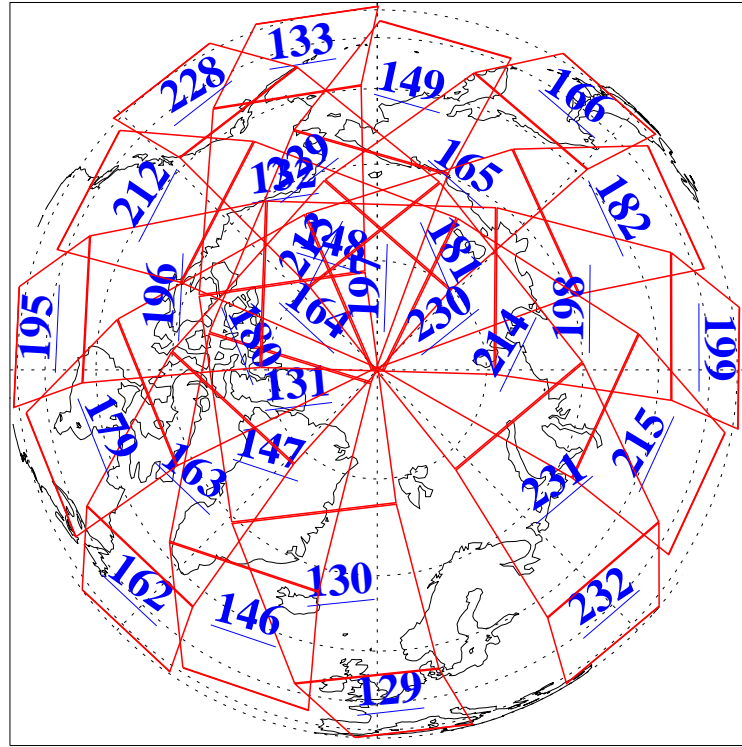

20 Apr 2022
DoY 110
Aqua Day 7291

Ascending Granules

Descending Granules

Legend: AMSU Available, *HSB Available*, AIRS Available

L1B Availability
 AMSU Granules: 240
 HSB Granules: 0
 AIRS Granules: 240

20 Apr 2022
 DoY 110
 Aqua Day 7291

Northern Hemisphere Granules

Southern Hemisphere Granules

Legend: AMSU Available, HSB Available, **AIRS Available**