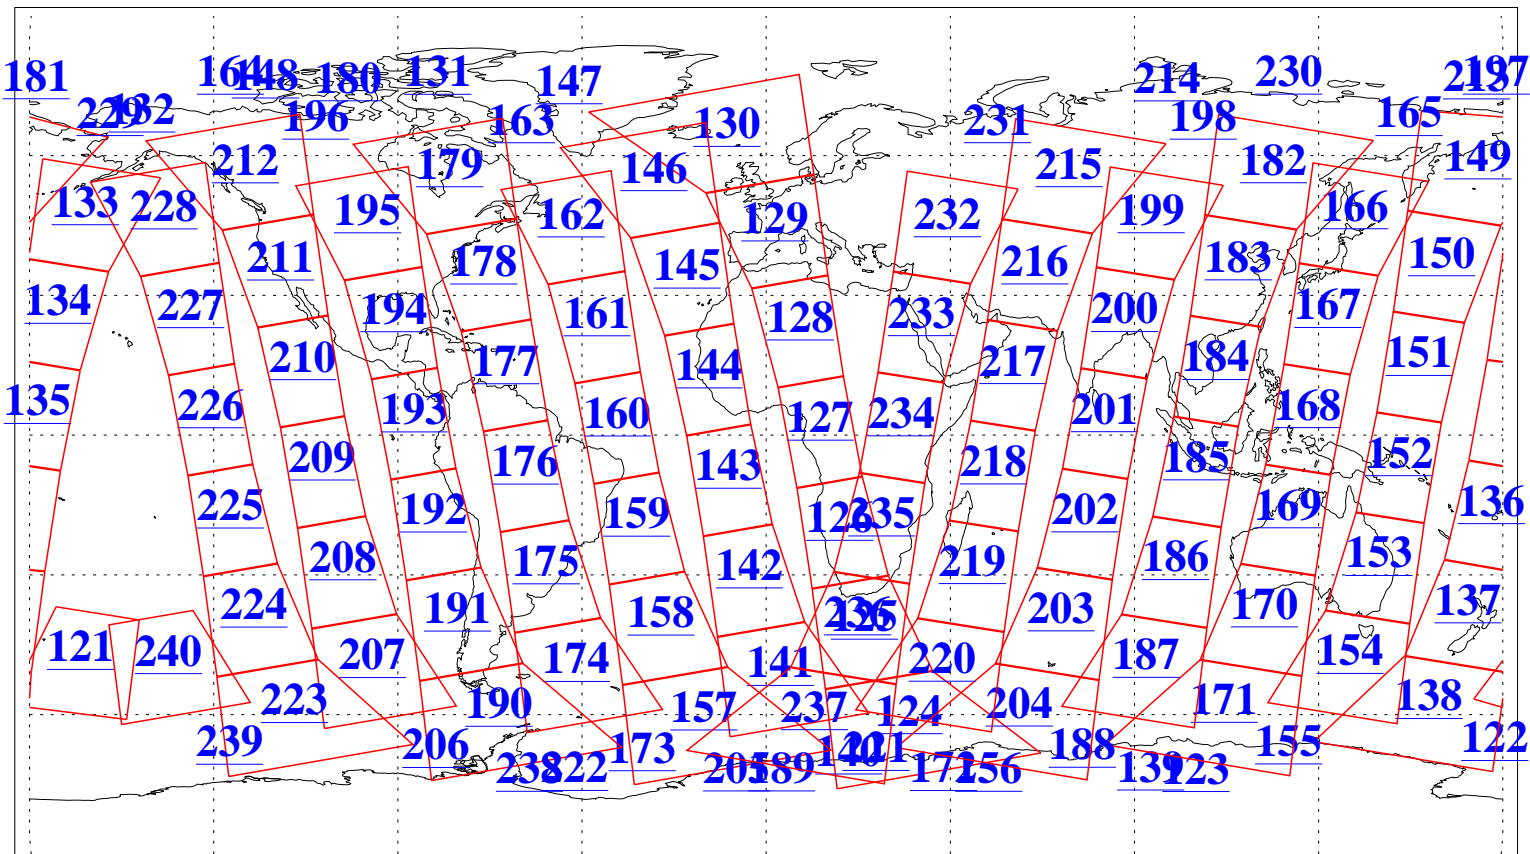

L1B Availability
AMSU Granules: 240
HSB Granules: 0
AIRS Granules: 240

20 Apr 2022
DoY 110
Aqua Day 7291
Granules: 1 to 120

Granules: 121 to 240

Legend: AMSU Available, HSB Available, AIRS Available

L1B Availability
AMSU Granules: 240
HSB Granules: 0
AIRS Granules: 240

20 Apr 2022
DoY 110
Aqua Day 7291

Ascending Granules

Descending Granules

Legend: AMSU Available, *HSB Available*, AIRS Available

L1B Availability
 AMSU Granules: 240
 HSB Granules: 0
 AIRS Granules: 240

20 Apr 2022
 DoY 110
 Aqua Day 7291

Northern Hemisphere Granules

Southern Hemisphere Granules

Legend: AMSU Available, HSB Available, **AIRS Available**