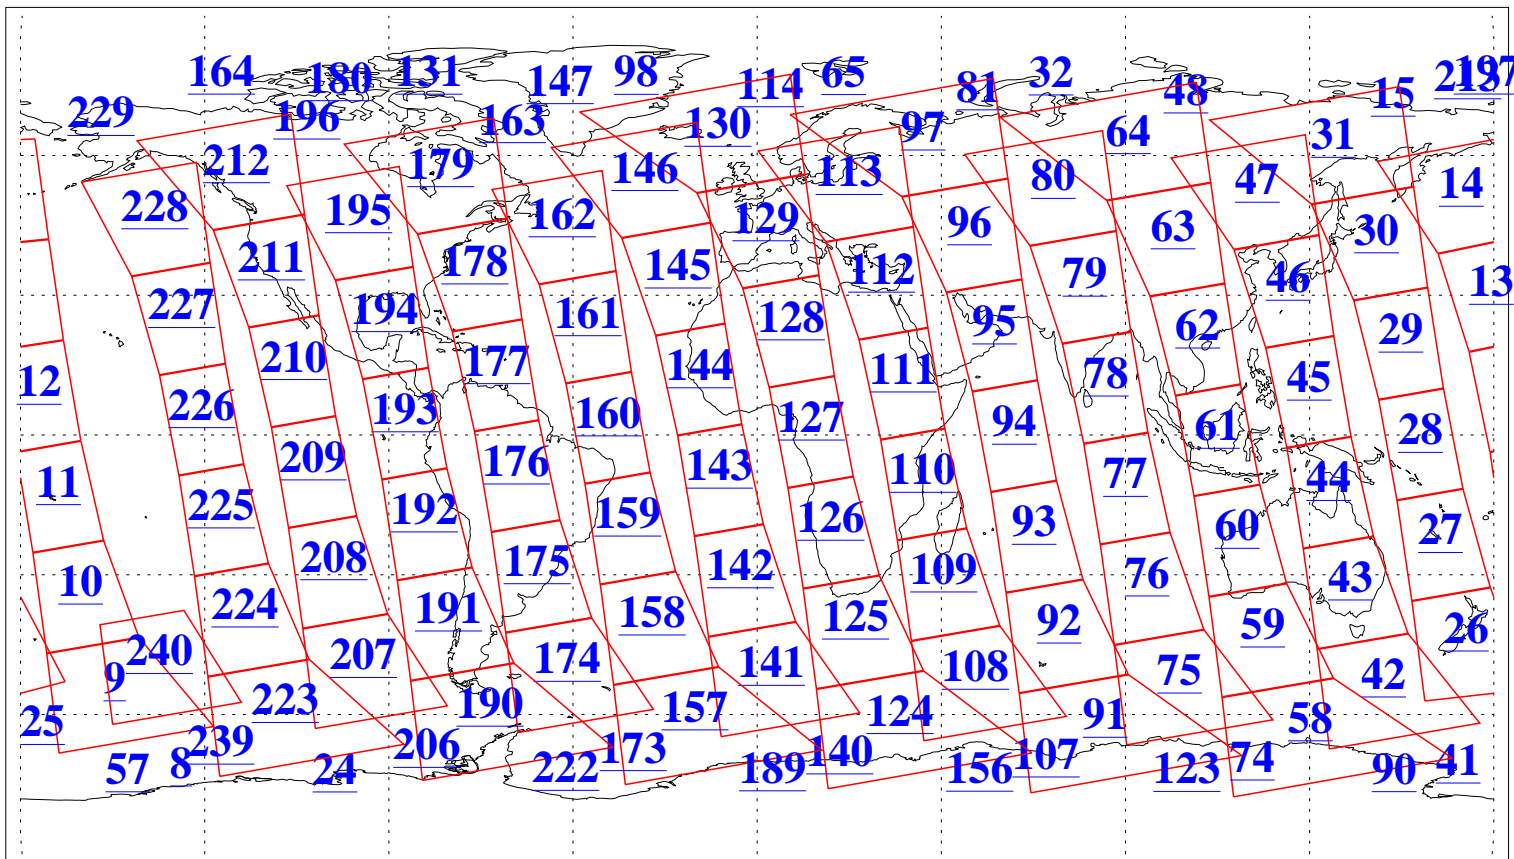

L1B Availability
AMSU Granules: 240
HSB Granules: 0
AIRS Granules: 240

20 Apr 2022
DoY 110
Aqua Day 7291
Granules: 1 to 120

Granules: 121 to 240

Legend: AMSU Available, HSB Available, AIRS Available

L1B Availability
AMSU Granules: 240
HSB Granules: 0
AIRS Granules: 240

20 Apr 2022
DoY 110
Aqua Day 7291

Ascending Granules

Descending Granules

Legend: AMSU Available, *HSB Available*, AIRS Available

L1B Availability
 AMSU Granules: 240
 HSB Granules: 0
 AIRS Granules: 240

20 Apr 2022
 DoY 110
 Aqua Day 7291

Northern Hemisphere Granules

Southern Hemisphere Granules

Legend: AMSU Available, HSB Available, **AIRS Available**