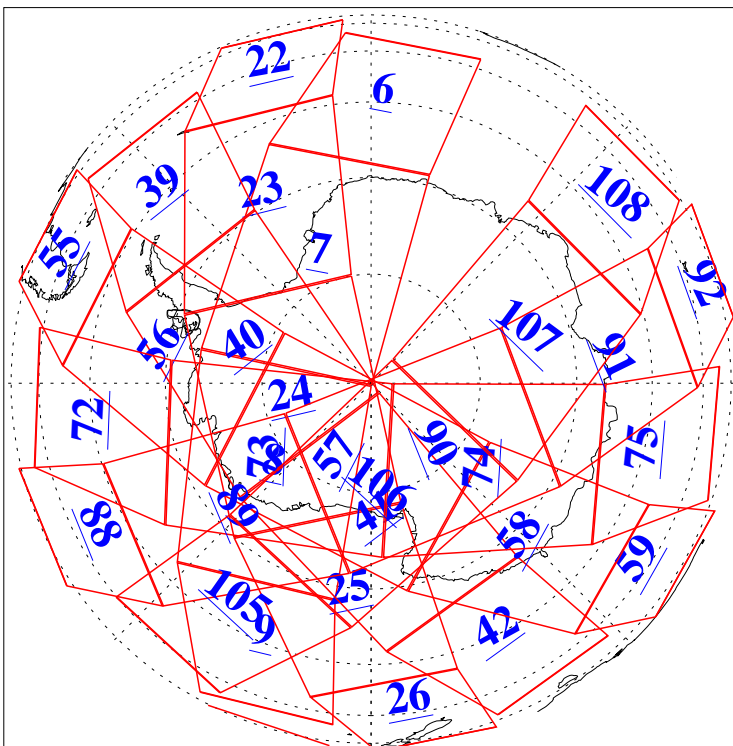

L1B Availability
AMSU Granules: 240
HSB Granules: 0
AIRS Granules: 240

20 Apr 2022
DoY 110
Aqua Day 7291
Granules: 1 to 120

Granules: 121 to 240

Legend: AMSU Available, HSB Available, AIRS Available

L1B Availability
AMSU Granules: 240
HSB Granules: 0
AIRS Granules: 240

20 Apr 2022
DoY 110
Aqua Day 7291

Ascending Granules

Descending Granules

Legend: AMSU Available, *HSB Available*, AIRS Available

L1B Availability
 AMSU Granules: 240
 HSB Granules: 0
 AIRS Granules: 240

20 Apr 2022
 DoY 110
 Aqua Day 7291

Northern Hemisphere Granules

Southern Hemisphere Granules

Legend: AMSU Available, HSB Available, **AIRS Available**