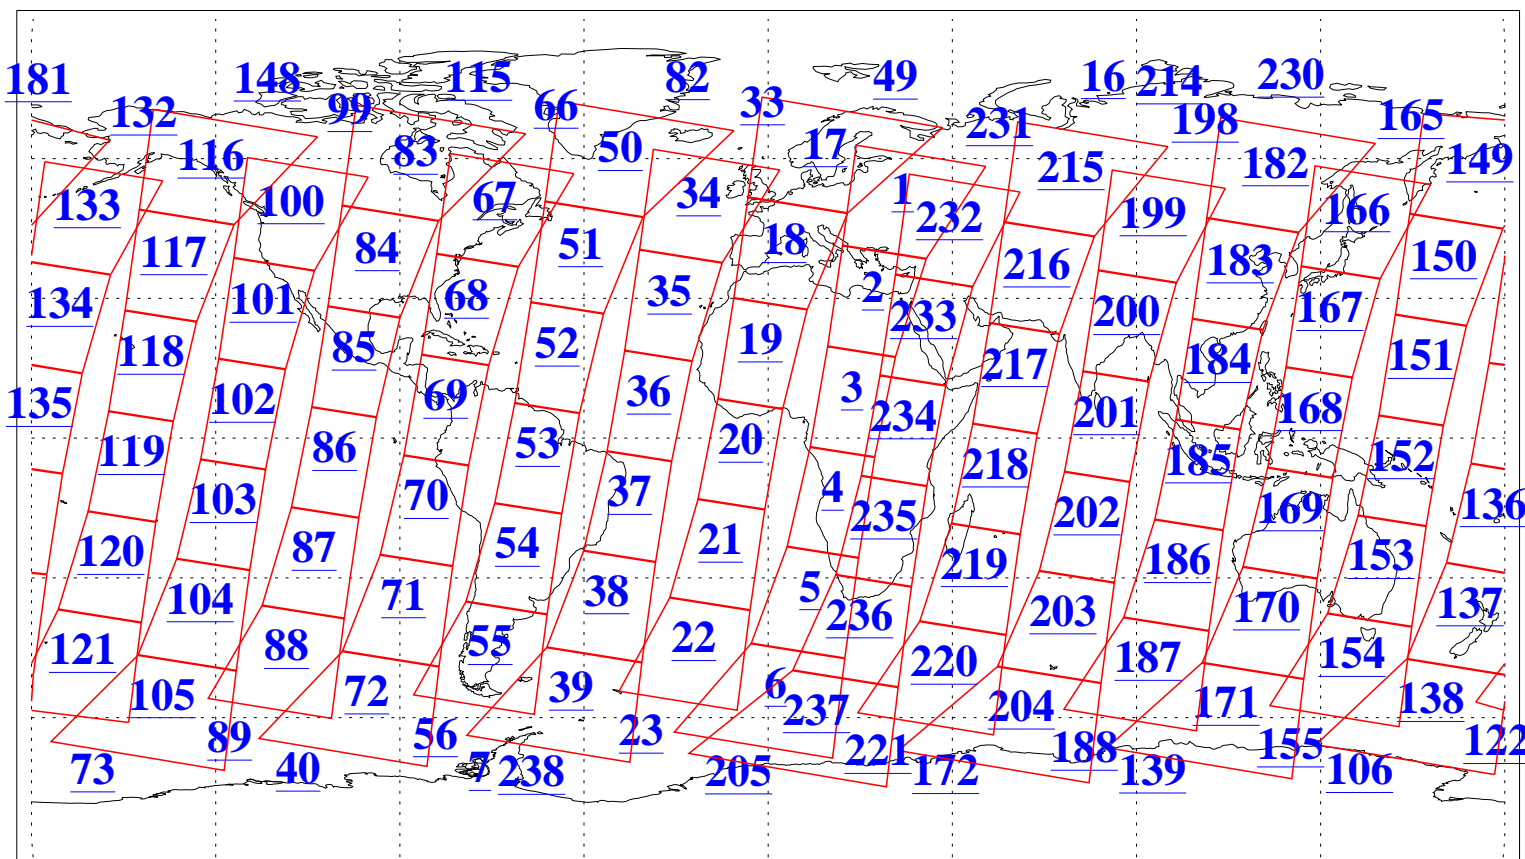

L1B Availability
AMSU Granules: 240
HSB Granules: 0
AIRS Granules: 240

20 Apr 2022
DoY 110
Aqua Day 7291
Granules: 1 to 120

Granules: 121 to 240

Legend: AMSU Available, HSB Available, AIRS Available

L1B Availability
AMSU Granules: 240
HSB Granules: 0
AIRS Granules: 240

20 Apr 2022
DoY 110
Aqua Day 7291

Ascending Granules

Descending Granules

Legend: AMSU Available, *HSB Available*, AIRS Available

L1B Availability
 AMSU Granules: 240
 HSB Granules: 0
 AIRS Granules: 240

20 Apr 2022
 DoY 110
 Aqua Day 7291

Northern Hemisphere Granules

Southern Hemisphere Granules

Legend: AMSU Available, HSB Available, **AIRS Available**