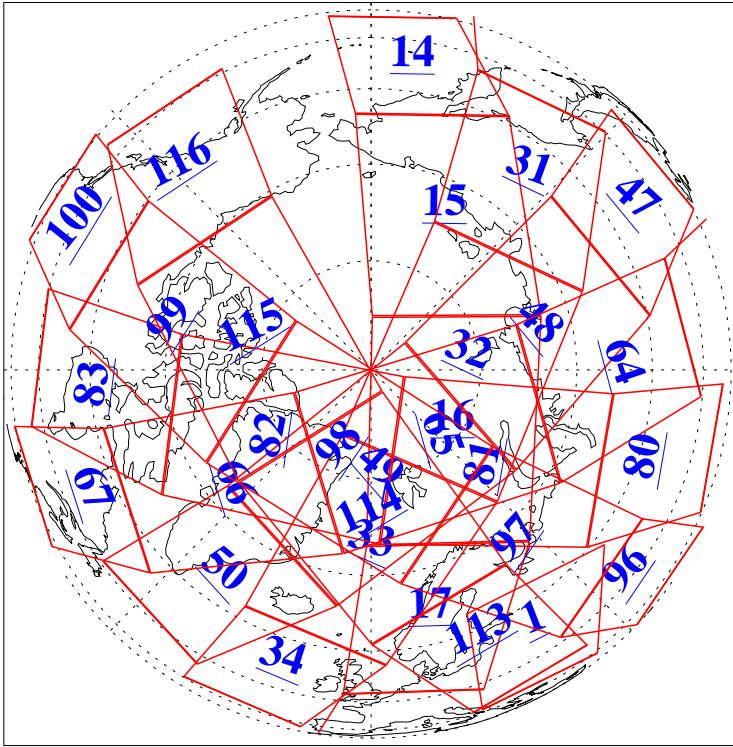

L1B Availability
AMSU Granules: 240
HSB Granules: 0
AIRS Granules: 240

20 Apr 2022
DoY 110
Aqua Day 7291
Granules: 1 to 120

Granules: 121 to 240

Legend: AMSU Available, HSB Available, AIRS Available

L1B Availability
AMSU Granules: 240
HSB Granules: 0
AIRS Granules: 240

20 Apr 2022
DoY 110
Aqua Day 7291

Ascending Granules

Descending Granules

Legend: AMSU Available, *HSB Available*, AIRS Available

L1B Availability
 AMSU Granules: 240
 HSB Granules: 0
 AIRS Granules: 240

20 Apr 2022
 DoY 110
 Aqua Day 7291

Northern Hemisphere Granules

Southern Hemisphere Granules

Legend: AMSU Available, HSB Available, **AIRS Available**