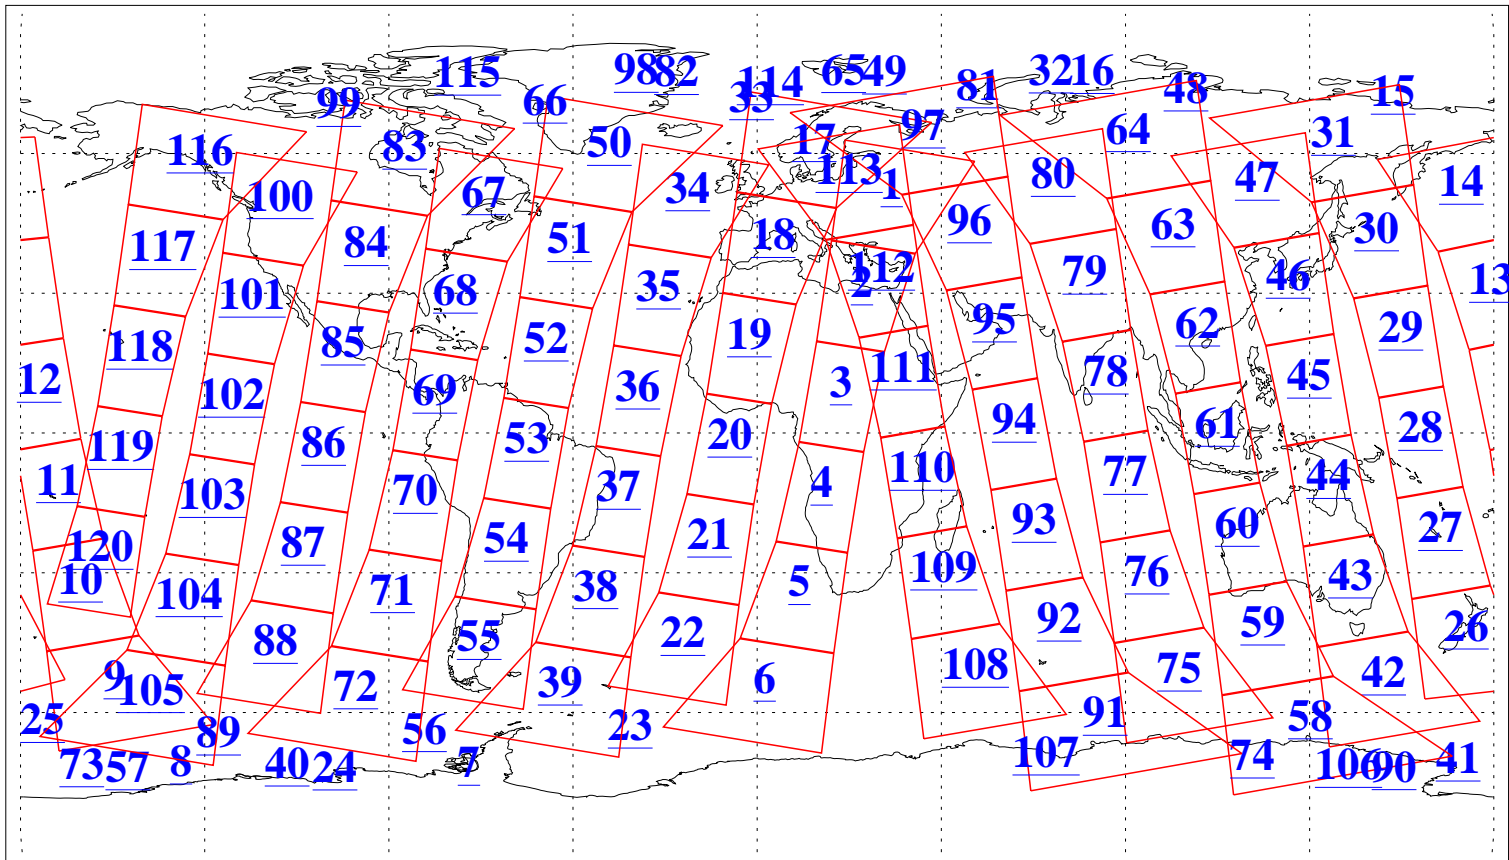

L1B Availability
AMSU Granules: 240
HSB Granules: 0
AIRS Granules: 240

20 Apr 2022
DoY 110
Aqua Day 7291
Granules: 1 to 120

Granules: 121 to 240

Legend: AMSU Available, HSB Available, AIRS Available

L1B Availability
AMSU Granules: 240
HSB Granules: 0
AIRS Granules: 240

20 Apr 2022
DoY 110
Aqua Day 7291

Ascending Granules

Descending Granules

Legend: AMSU Available, *HSB Available*, AIRS Available

L1B Availability
 AMSU Granules: 240
 HSB Granules: 0
 AIRS Granules: 240

20 Apr 2022
 DoY 110
 Aqua Day 7291

Northern Hemisphere Granules

Southern Hemisphere Granules

Legend: AMSU Available, HSB Available, **AIRS Available**