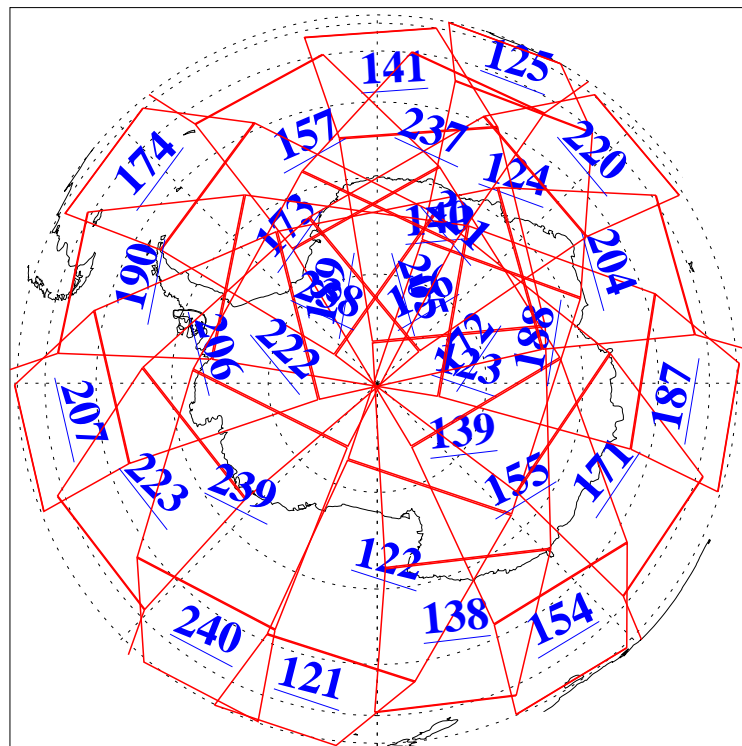

L1B Availability
AMSU Granules: 240
HSB Granules: 0
AIRS Granules: 240

20 Apr 2022
DoY 110
Aqua Day 7291
Granules: 1 to 120

Granules: 121 to 240

Legend: AMSU Available, HSB Available, AIRS Available

L1B Availability
AMSU Granules: 240
HSB Granules: 0
AIRS Granules: 240

20 Apr 2022
DoY 110
Aqua Day 7291

Ascending Granules

Descending Granules

Legend: AMSU Available, *HSB Available*, AIRS Available

L1B Availability
 AMSU Granules: 240
 HSB Granules: 0
 AIRS Granules: 240

20 Apr 2022
 DoY 110
 Aqua Day 7291

Northern Hemisphere Granules

Southern Hemisphere Granules

Legend: AMSU Available, HSB Available, **AIRS Available**