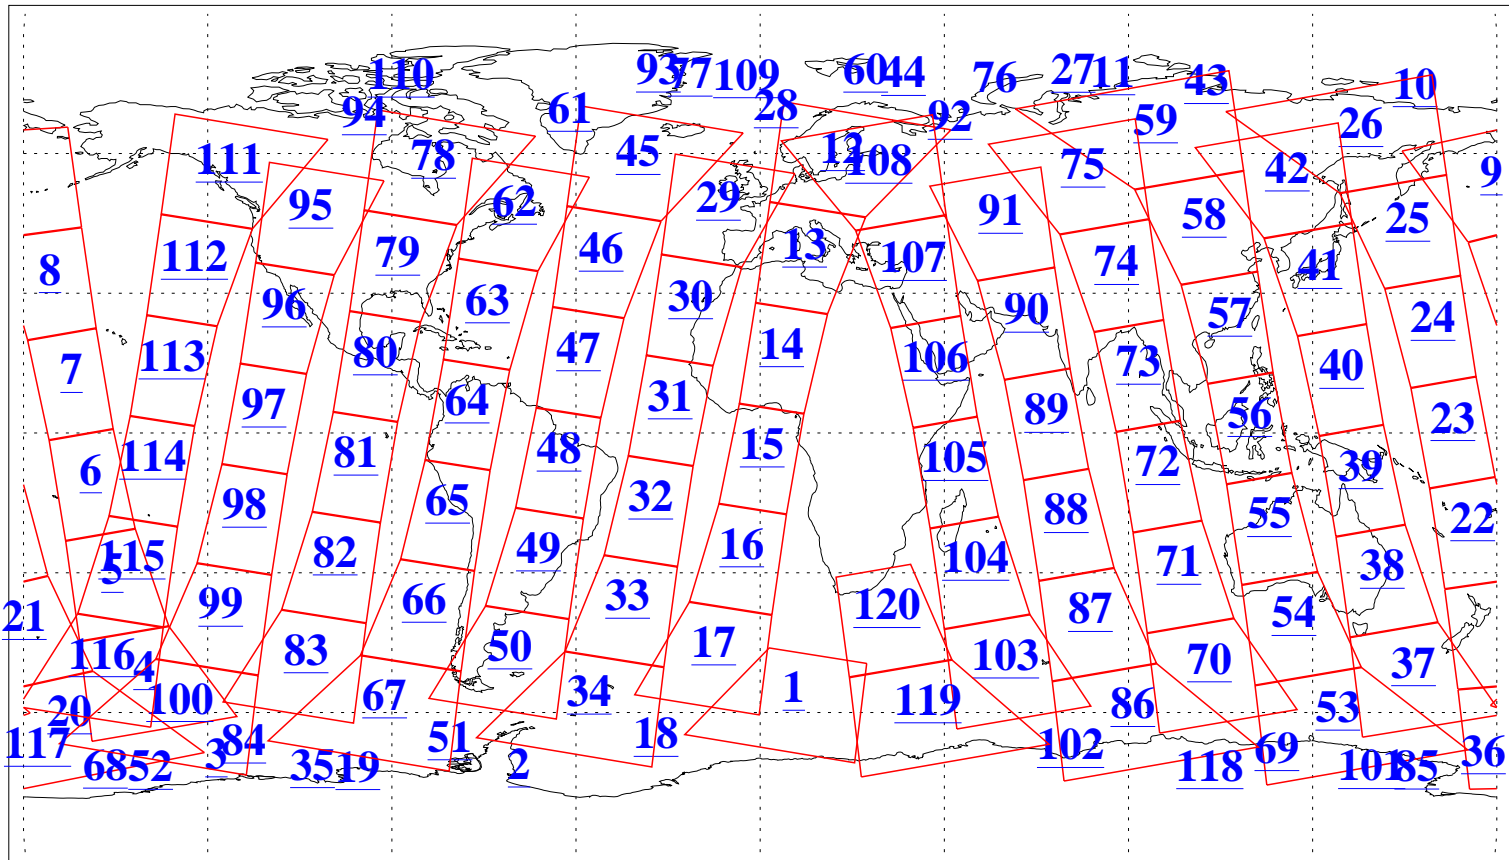

L1B Availability
AMSU Granules: 239
HSB Granules: 0
AIRS Granules: 240

17 Apr 2022
DoY 107
Aqua Day 7288
Granules: 1 to 120

Granules: 121 to 240

Legend: AMSU Available, HSB Available, AIRS Available

L1B Availability
 AMSU Granules: 239
 HSB Granules: 0
 AIRS Granules: 240

17 Apr 2022
 DoY 107
 Aqua Day 7288

Ascending Granules

Descending Granules

Legend: AMSU Available, HSB Available, AIRS Available

L1B Availability
 AMSU Granules: 239
 HSB Granules: 0
 AIRS Granules: 240

17 Apr 2022
 DoY 107
 Aqua Day 7288

Northern Hemisphere Granules

Southern Hemisphere Granules

Legend: AMSU Available, *HSB Available*, **AIRS Available**