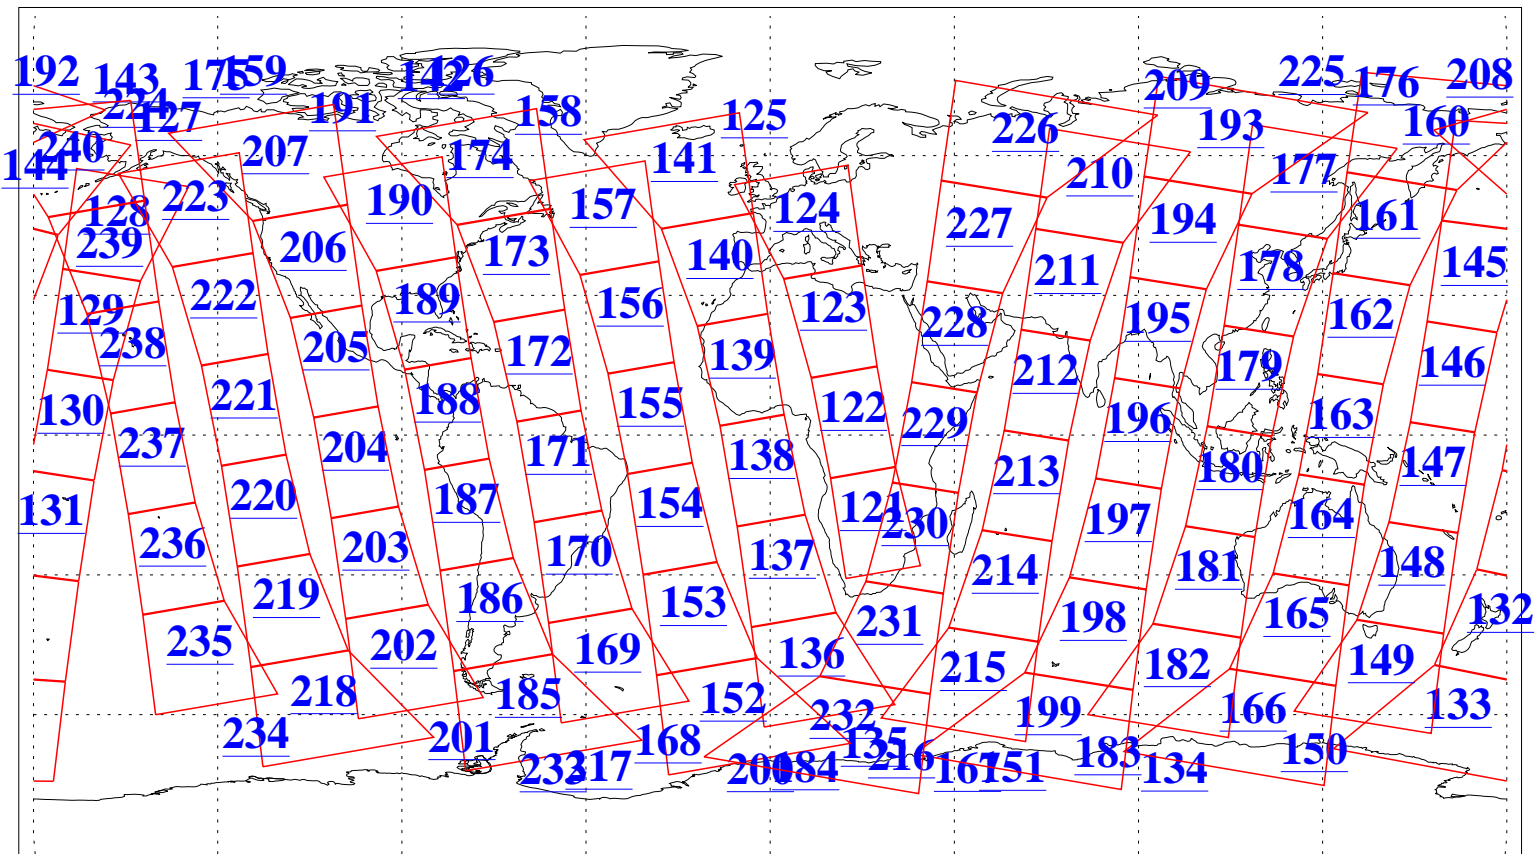

L1B Availability
AMSU Granules: 239
HSB Granules: 0
AIRS Granules: 240

17 Apr 2022
DoY 107
Aqua Day 7288
Granules: 1 to 120

Granules: 121 to 240

Legend: AMSU Available, HSB Available, AIRS Available

L1B Availability
 AMSU Granules: 239
 HSB Granules: 0
 AIRS Granules: 240

17 Apr 2022
 DoY 107
 Aqua Day 7288

Ascending Granules

Descending Granules

Legend: AMSU Available, HSB Available, AIRS Available

L1B Availability
 AMSU Granules: 239
 HSB Granules: 0
 AIRS Granules: 240

17 Apr 2022
 DoY 107
 Aqua Day 7288

Northern Hemisphere Granules

Southern Hemisphere Granules

Legend: AMSU Available, *HSB Available*, **AIRS Available**