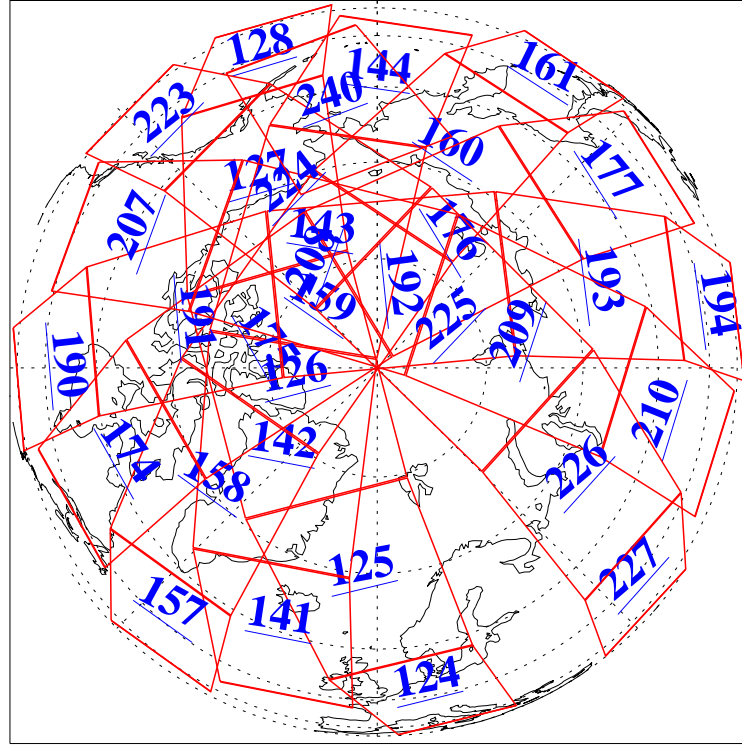

L1B Availability
AMSU Granules: 239
HSB Granules: 0
AIRS Granules: 240

17 Apr 2022
DoY 107
Aqua Day 7288
Granules: 1 to 120

Granules: 121 to 240

Legend: AMSU Available, HSB Available, AIRS Available

L1B Availability
 AMSU Granules: 239
 HSB Granules: 0
 AIRS Granules: 240

17 Apr 2022
 DoY 107
 Aqua Day 7288

Ascending Granules

Descending Granules

Legend: AMSU Available, HSB Available, AIRS Available

L1B Availability
 AMSU Granules: 239
 HSB Granules: 0
 AIRS Granules: 240

17 Apr 2022
 DoY 107
 Aqua Day 7288

Northern Hemisphere Granules

Southern Hemisphere Granules

Legend: AMSU Available, *HSB Available*, **AIRS Available**