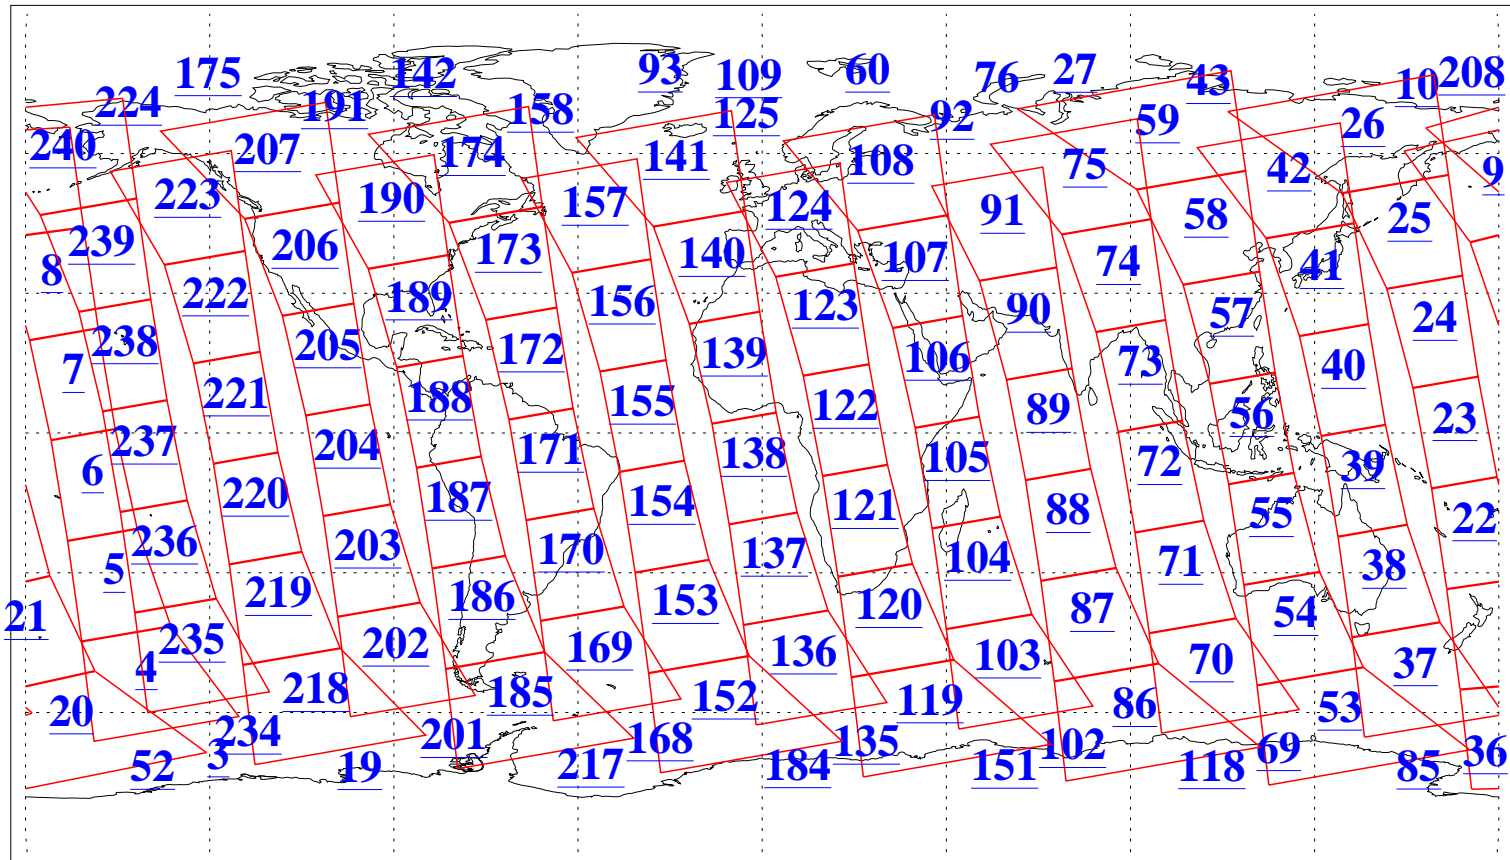

L1B Availability
AMSU Granules: 239
HSB Granules: 0
AIRS Granules: 240

17 Apr 2022
DoY 107
Aqua Day 7288
Granules: 1 to 120

Granules: 121 to 240

Legend: AMSU Available, HSB Available, AIRS Available

L1B Availability
 AMSU Granules: 239
 HSB Granules: 0
 AIRS Granules: 240

17 Apr 2022
 DoY 107
 Aqua Day 7288

Ascending Granules

Descending Granules

Legend: AMSU Available, HSB Available, AIRS Available

L1B Availability
 AMSU Granules: 239
 HSB Granules: 0
 AIRS Granules: 240

17 Apr 2022
 DoY 107
 Aqua Day 7288

Northern Hemisphere Granules

Southern Hemisphere Granules

Legend: AMSU Available, *HSB Available*, **AIRS Available**