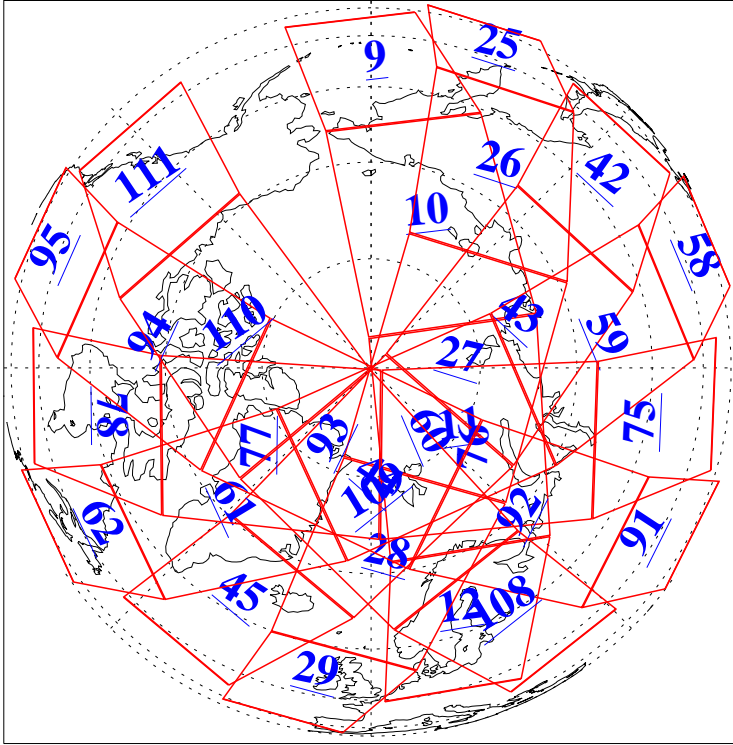

L1B Availability
AMSU Granules: 239
HSB Granules: 0
AIRS Granules: 240

17 Apr 2022
DoY 107
Aqua Day 7288
Granules: 1 to 120

Granules: 121 to 240

Legend: AMSU Available, HSB Available, AIRS Available

L1B Availability
 AMSU Granules: 239
 HSB Granules: 0
 AIRS Granules: 240

17 Apr 2022
 DoY 107
 Aqua Day 7288

Ascending Granules

Descending Granules

Legend: AMSU Available, HSB Available, AIRS Available

L1B Availability
 AMSU Granules: 239
 HSB Granules: 0
 AIRS Granules: 240

17 Apr 2022
 DoY 107
 Aqua Day 7288

Northern Hemisphere Granules

Southern Hemisphere Granules

Legend: AMSU Available, *HSB Available*, **AIRS Available**