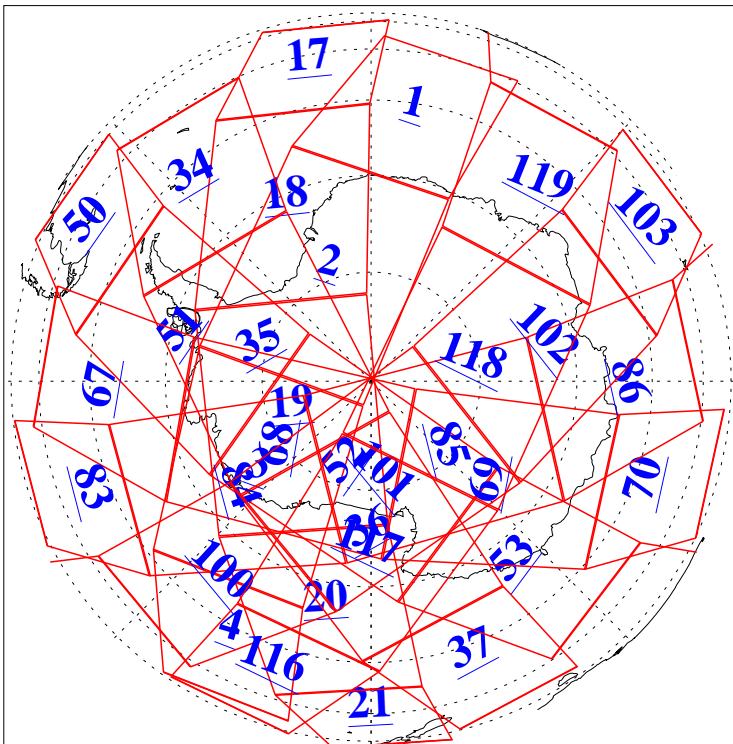

L1B Availability
AMSU Granules: 239
HSB Granules: 0
AIRS Granules: 240

17 Apr 2022
DoY 107
Aqua Day 7288
Granules: 1 to 120

Granules: 121 to 240

Legend: AMSU Available, HSB Available, AIRS Available

L1B Availability
 AMSU Granules: 239
 HSB Granules: 0
 AIRS Granules: 240

17 Apr 2022
 DoY 107
 Aqua Day 7288

Ascending Granules

Descending Granules

Legend: AMSU Available, HSB Available, AIRS Available

L1B Availability
 AMSU Granules: 239
 HSB Granules: 0
 AIRS Granules: 240

17 Apr 2022
 DoY 107
 Aqua Day 7288

Northern Hemisphere Granules

Southern Hemisphere Granules

Legend: AMSU Available, *HSB Available*, **AIRS Available**