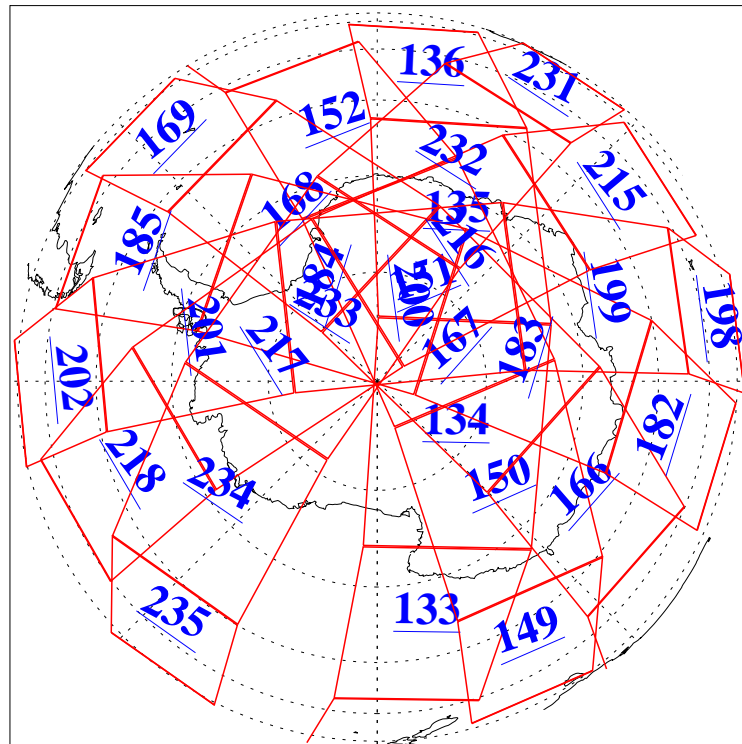

17 Apr 2022
 DoY 107
 Aqua Day 7288

Ascending Granules

Descending Granules

Legend: AMSU Available, HSB Available, AIRS Available

L1B Availability
 AMSU Granules: 239
 HSB Granules: 0
 AIRS Granules: 240

17 Apr 2022
 DoY 107
 Aqua Day 7288

Northern Hemisphere Granules

Southern Hemisphere Granules

Legend: AMSU Available, *HSB Available*, **AIRS Available**