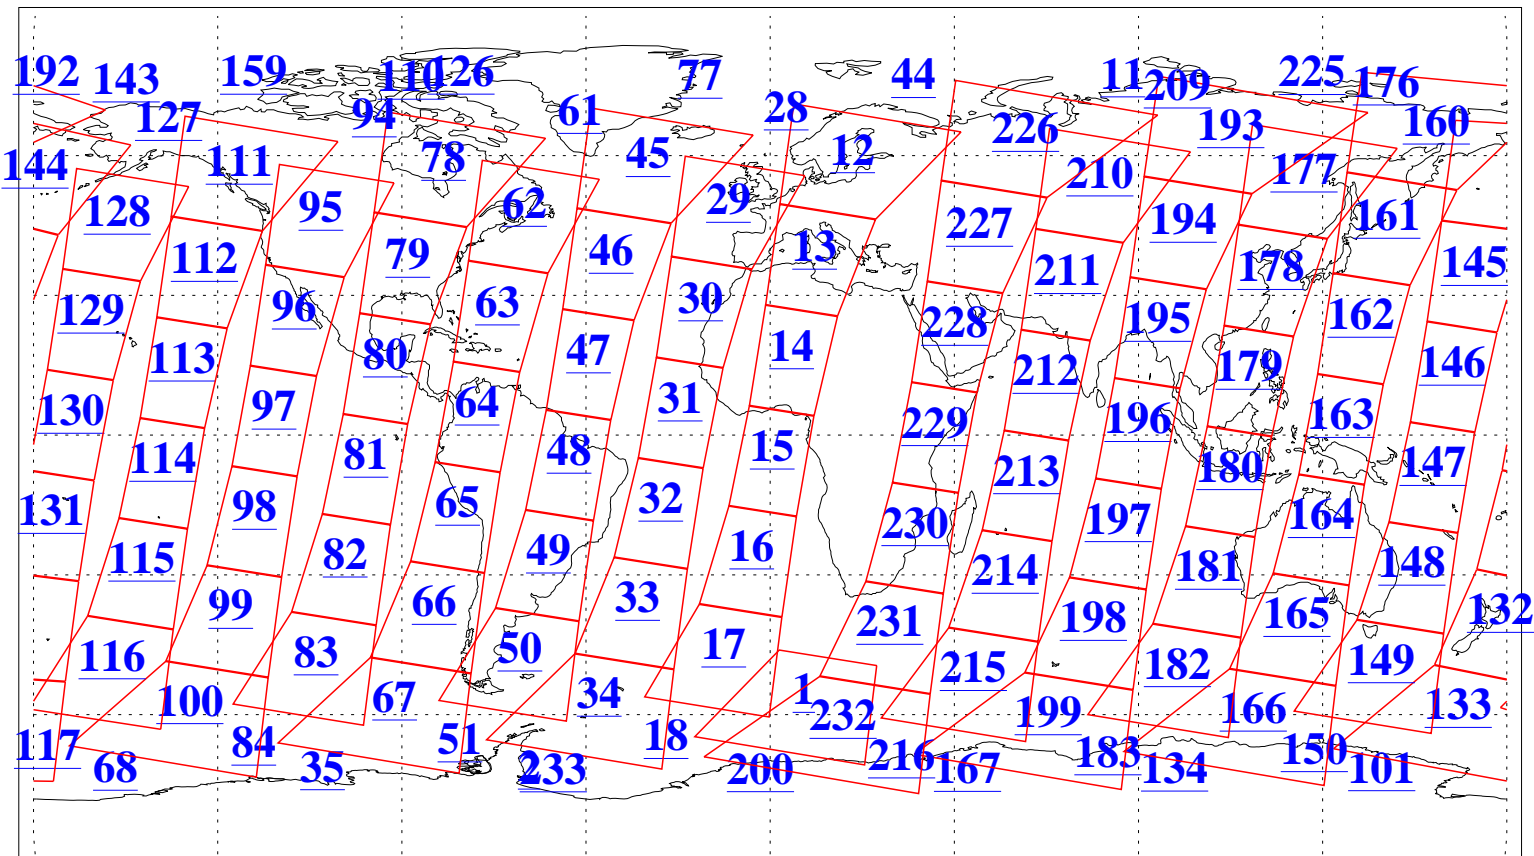

L1B Availability
AMSU Granules: 239
HSB Granules: 0
AIRS Granules: 240

17 Apr 2022
DoY 107
Aqua Day 7288
Granules: 1 to 120

Granules: 121 to 240

Legend: AMSU Available, HSB Available, AIRS Available

L1B Availability
 AMSU Granules: 239
 HSB Granules: 0
 AIRS Granules: 240

17 Apr 2022
 DoY 107
 Aqua Day 7288

Ascending Granules

Descending Granules

Legend: AMSU Available, HSB Available, AIRS Available

L1B Availability
 AMSU Granules: 239
 HSB Granules: 0
 AIRS Granules: 240

17 Apr 2022
 DoY 107
 Aqua Day 7288

Northern Hemisphere Granules

Southern Hemisphere Granules

Legend: AMSU Available, *HSB Available*, **AIRS Available**