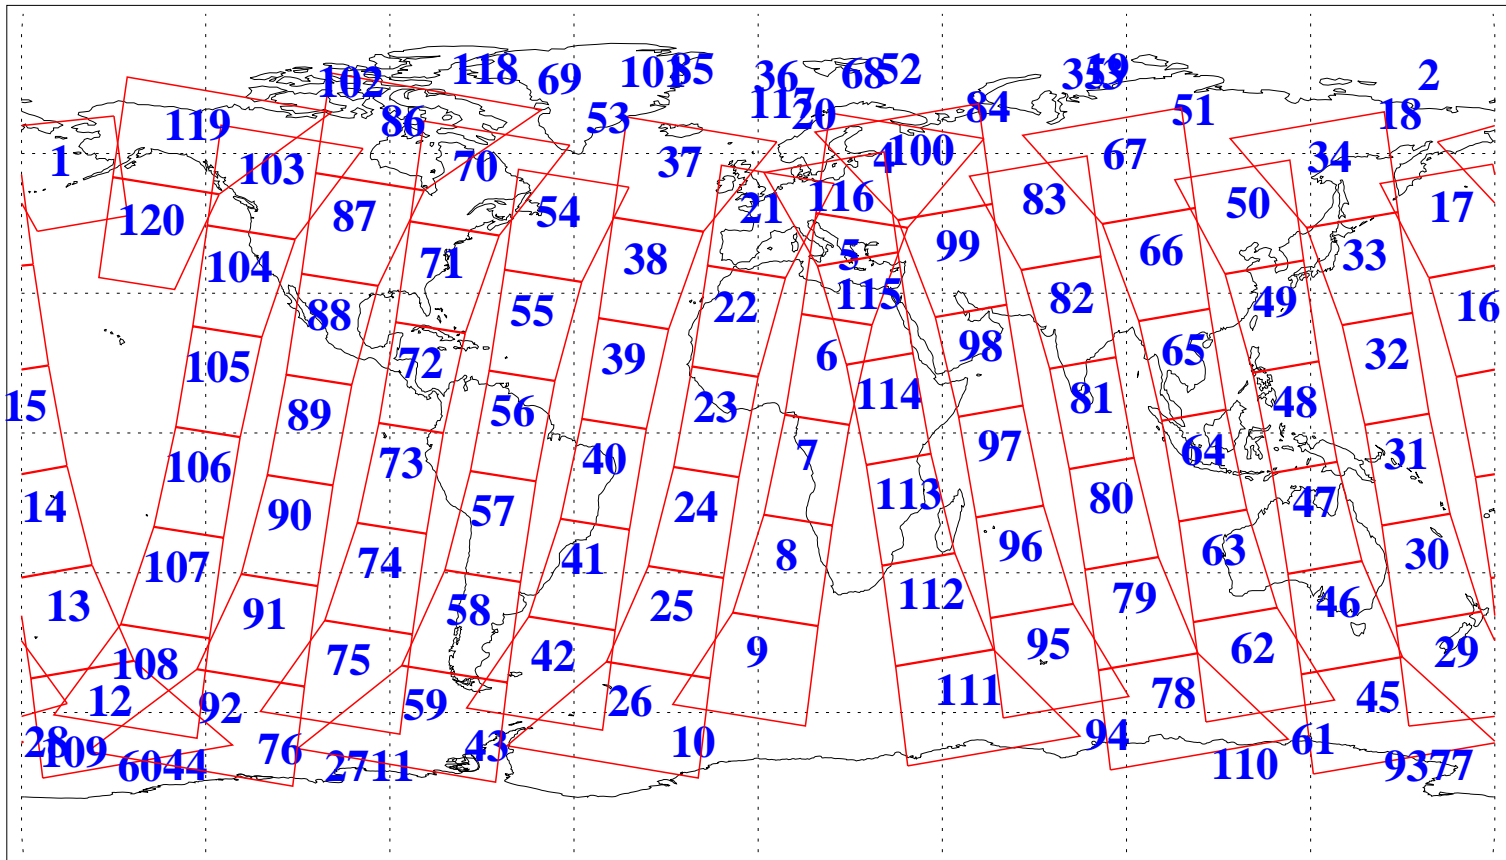

L1B Availability  
AMSU Granules: 0  
HSB Granules: 0  
AIRS Granules: 240

9 Apr 2022  
DoY 99  
Aqua Day 7280  
Granules: 1 to 120

Granules: 121 to 240

Legend: AMSU Available, HSB Available, AIRS Available

L1B Availability  
 AMSU Granules: 0  
 HSB Granules: 0  
 AIRS Granules: 240

9 Apr 2022  
 DoY 99  
 Aqua Day 7280  
 Ascending Granules

Descending Granules

Legend: AMSU Available, HSB Available, AIRS Available

L1B Availability  
 AMSU Granules: 0  
 HSB Granules: 0  
 AIRS Granules: 240

9 Apr 2022  
 DoY 99  
 Aqua Day 7280

Northern Hemisphere Granules

Southern Hemisphere Granules

Legend: AMSU Available, HSB Available, **AIRS Available**