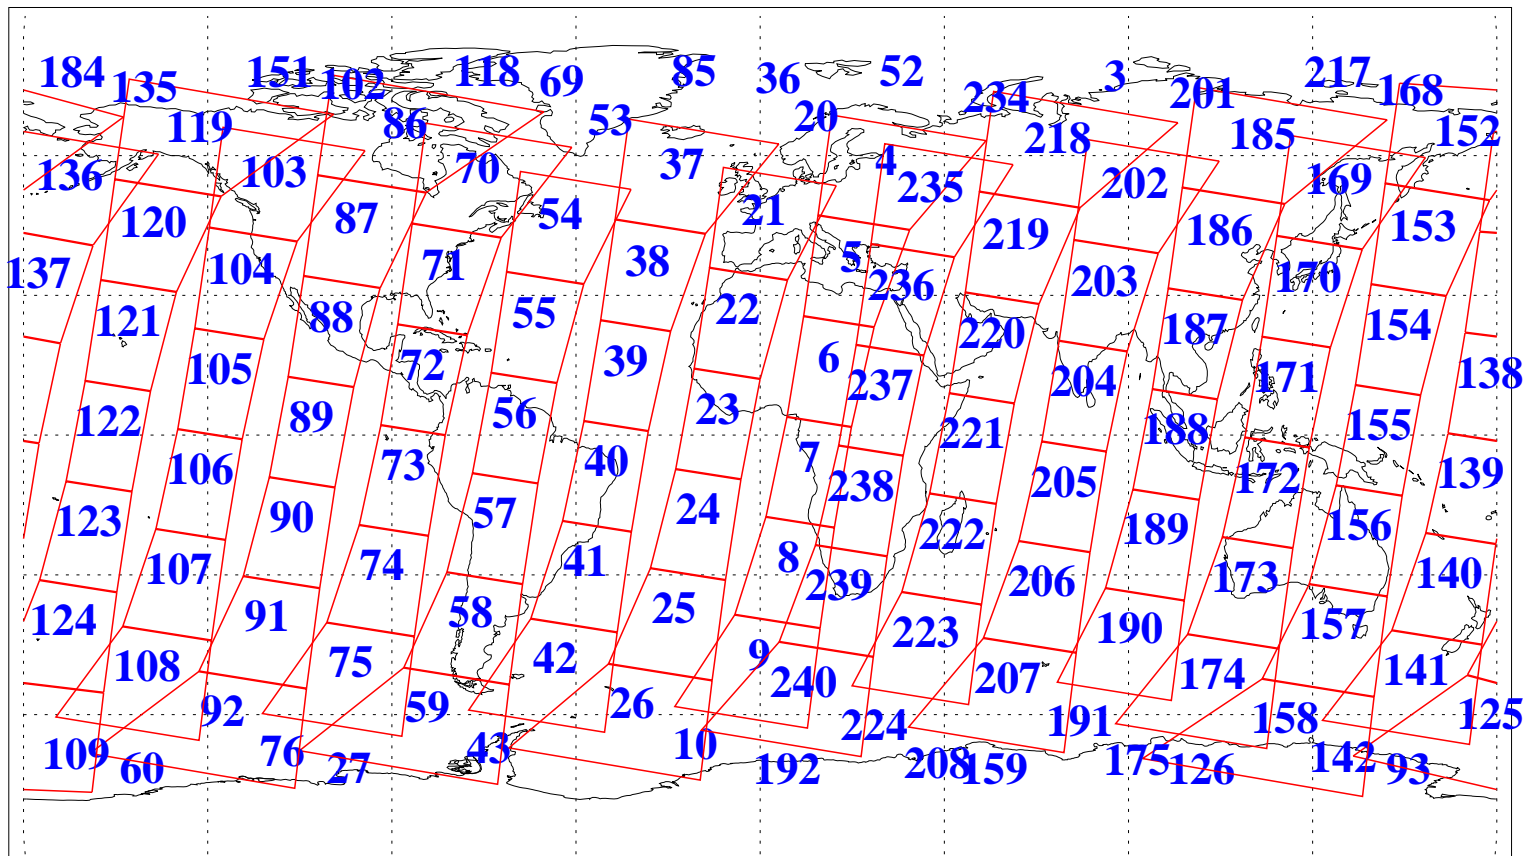

L1B Availability  
AMSU Granules: 0  
HSB Granules: 0  
AIRS Granules: 240

9 Apr 2022  
DoY 99  
Aqua Day 7280  
Granules: 1 to 120

Granules: 121 to 240

Legend: AMSU Available, HSB Available, AIRS Available

L1B Availability  
 AMSU Granules: 0  
 HSB Granules: 0  
 AIRS Granules: 240

9 Apr 2022  
 DoY 99  
 Aqua Day 7280  
 Ascending Granules

Descending Granules

Legend: AMSU Available, HSB Available, AIRS Available

L1B Availability  
 AMSU Granules: 0  
 HSB Granules: 0  
 AIRS Granules: 240

9 Apr 2022  
 DoY 99  
 Aqua Day 7280

Northern Hemisphere Granules

Southern Hemisphere Granules

Legend: AMSU Available, HSB Available, **AIRS Available**