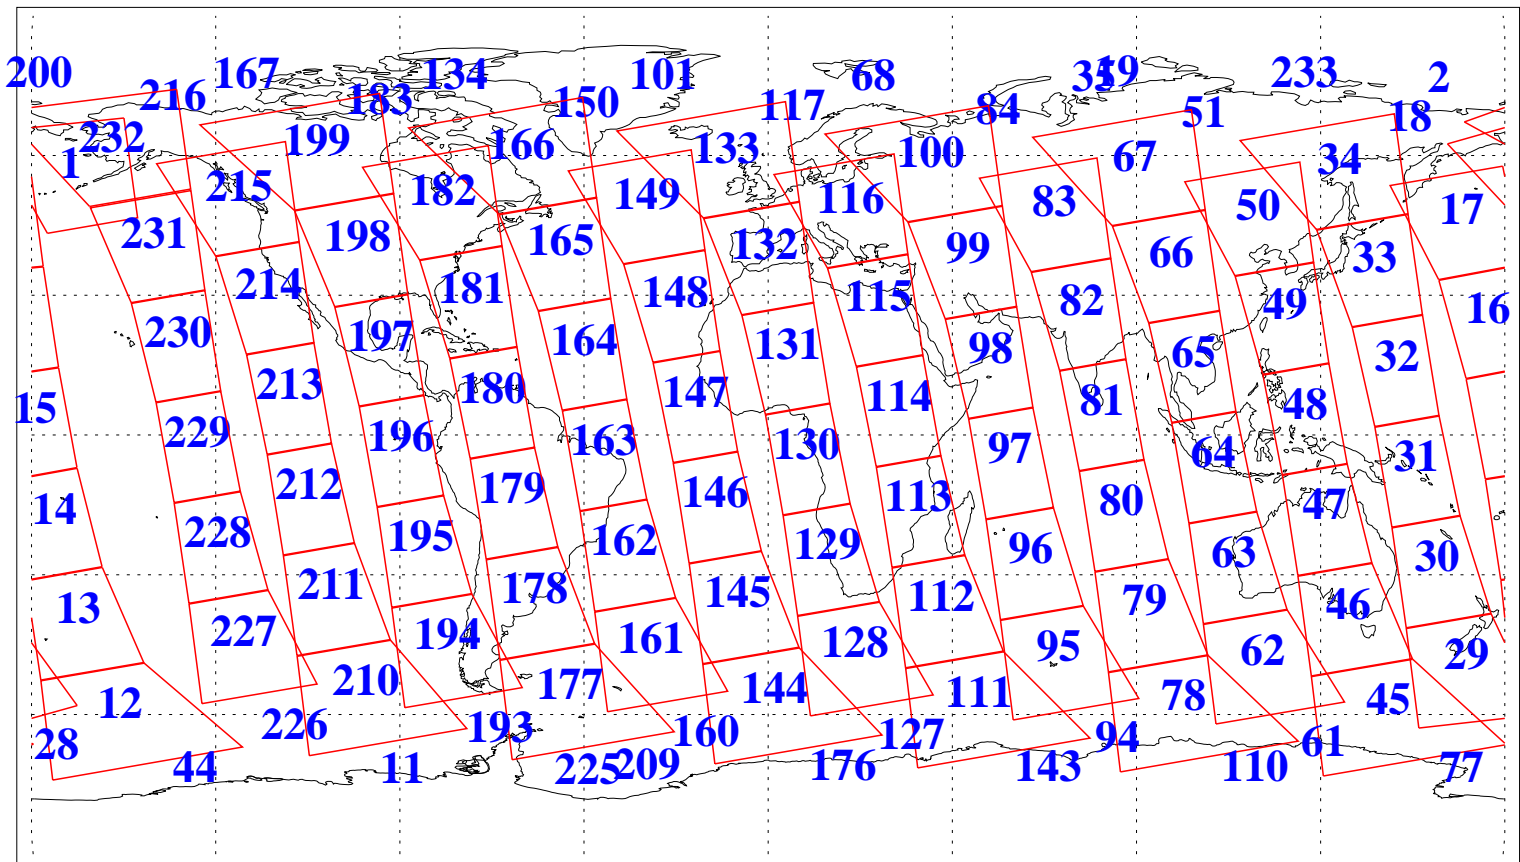

L1B Availability  
AMSU Granules: 0  
HSB Granules: 0  
AIRS Granules: 240

9 Apr 2022  
DoY 99  
Aqua Day 7280  
Granules: 1 to 120

Granules: 121 to 240

Legend: AMSU Available, HSB Available, AIRS Available

L1B Availability  
 AMSU Granules: 0  
 HSB Granules: 0  
 AIRS Granules: 240

9 Apr 2022  
 DoY 99  
 Aqua Day 7280  
 Ascending Granules

Descending Granules

Legend: AMSU Available, HSB Available, AIRS Available