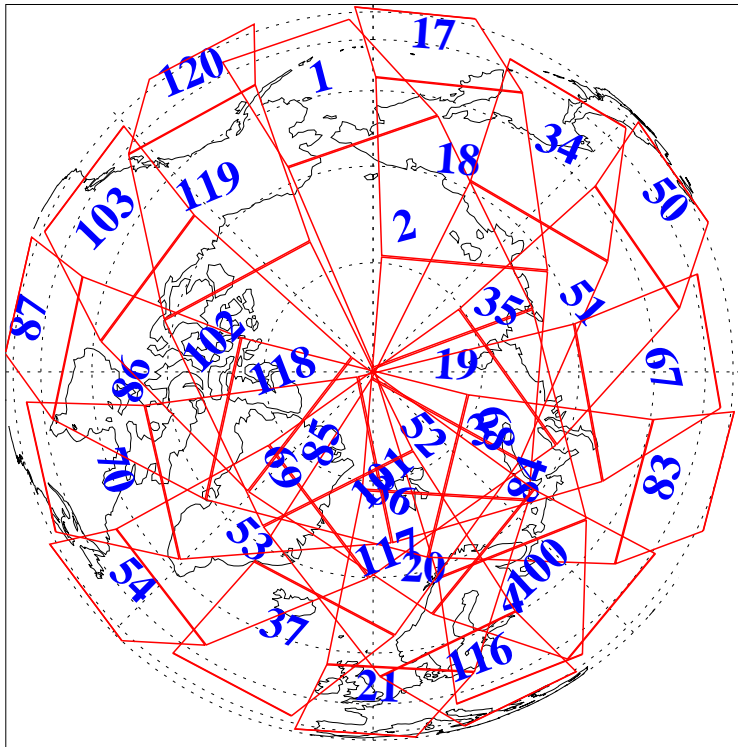

L1B Availability  
 AMSU Granules: 0  
 HSB Granules: 0  
 AIRS Granules: 240

9 Apr 2022  
 DoY 99  
 Aqua Day 7280  
 Ascending Granules

Descending Granules

Legend: AMSU Available, HSB Available, AIRS Available

L1B Availability  
 AMSU Granules: 0  
 HSB Granules: 0  
 AIRS Granules: 240

9 Apr 2022  
 DoY 99  
 Aqua Day 7280

Northern Hemisphere Granules

Southern Hemisphere Granules

Legend: AMSU Available, HSB Available, **AIRS Available**