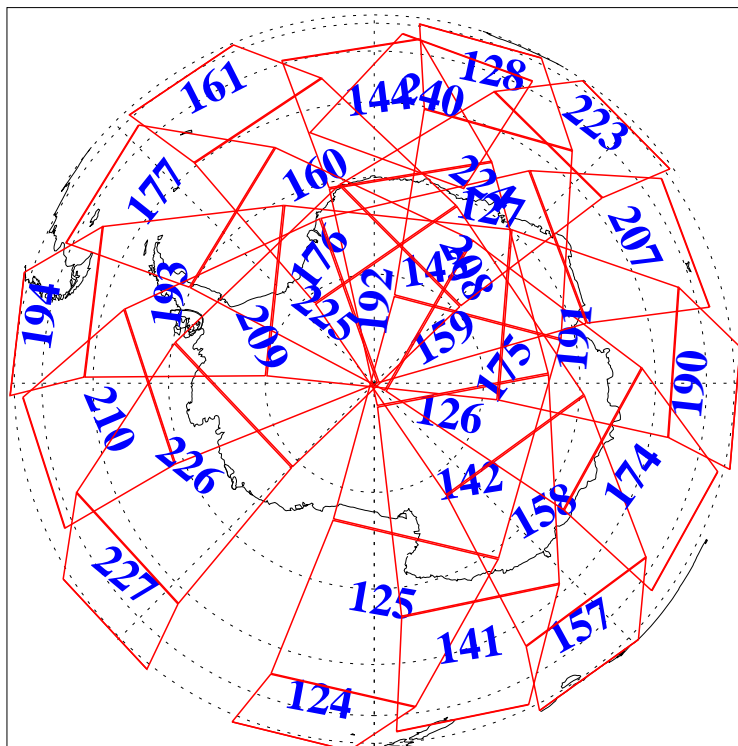

L1B Availability  
 AMSU Granules: 0  
 HSB Granules: 0  
 AIRS Granules: 240

9 Apr 2022  
 DoY 99  
 Aqua Day 7280  
 Ascending Granules

Descending Granules

Legend: AMSU Available, HSB Available, AIRS Available

L1B Availability  
 AMSU Granules: 0  
 HSB Granules: 0  
 AIRS Granules: 240

9 Apr 2022  
 DoY 99  
 Aqua Day 7280

Northern Hemisphere Granules

Southern Hemisphere Granules

Legend: AMSU Available, HSB Available, **AIRS Available**