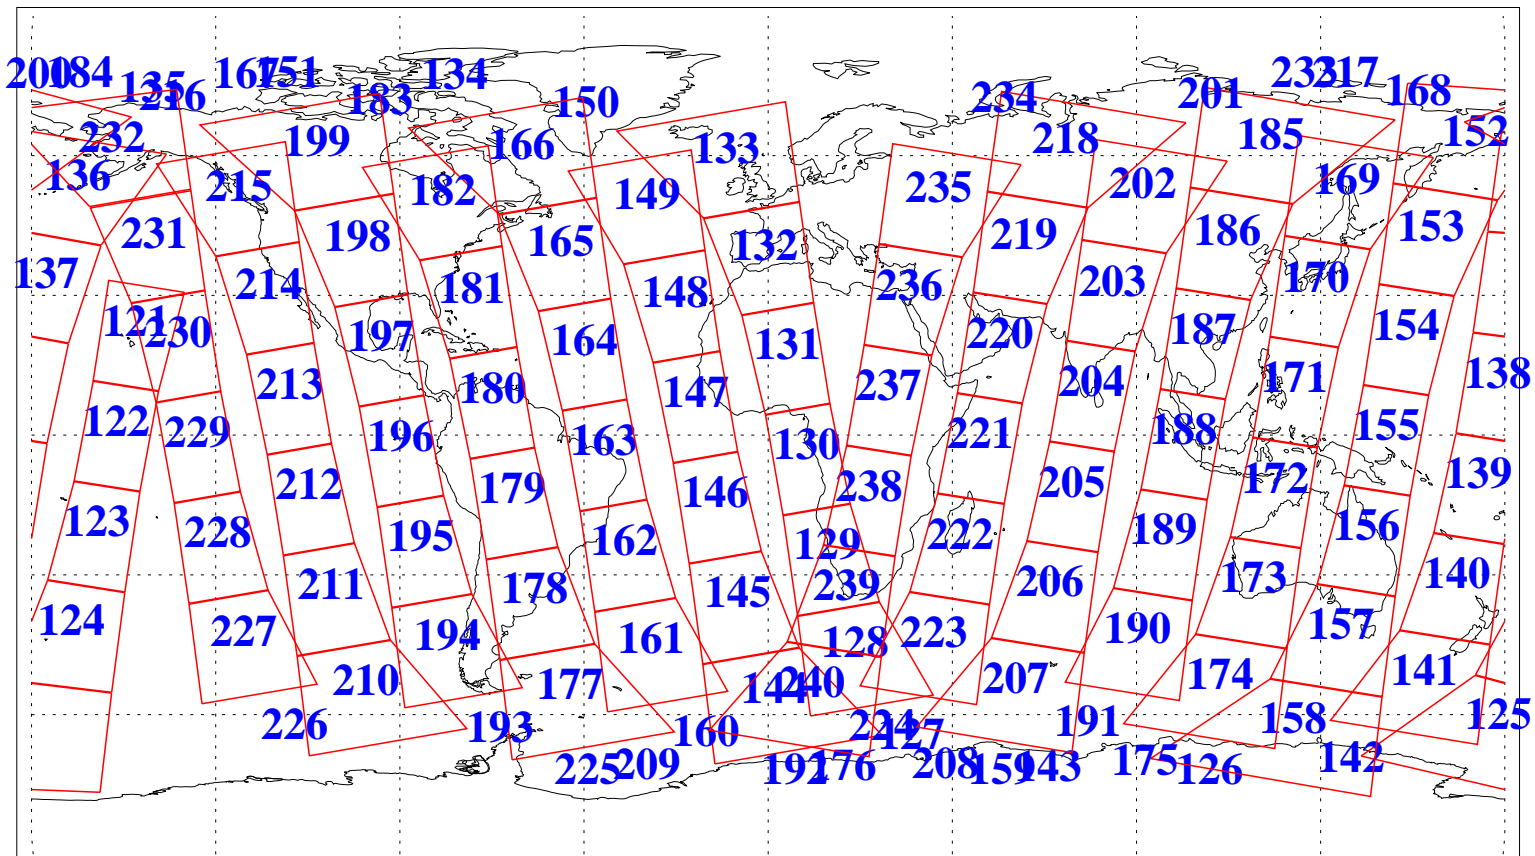

L1B Availability  
AMSU Granules: 0  
HSB Granules: 0  
AIRS Granules: 240

9 Apr 2022  
DoY 99  
Aqua Day 7280  
Granules: 1 to 120

Granules: 121 to 240

Legend: AMSU Available, HSB Available, AIRS Available

L1B Availability  
 AMSU Granules: 0  
 HSB Granules: 0  
 AIRS Granules: 240

9 Apr 2022  
 DoY 99  
 Aqua Day 7280  
 Ascending Granules

Descending Granules

Legend: AMSU Available, HSB Available, AIRS Available