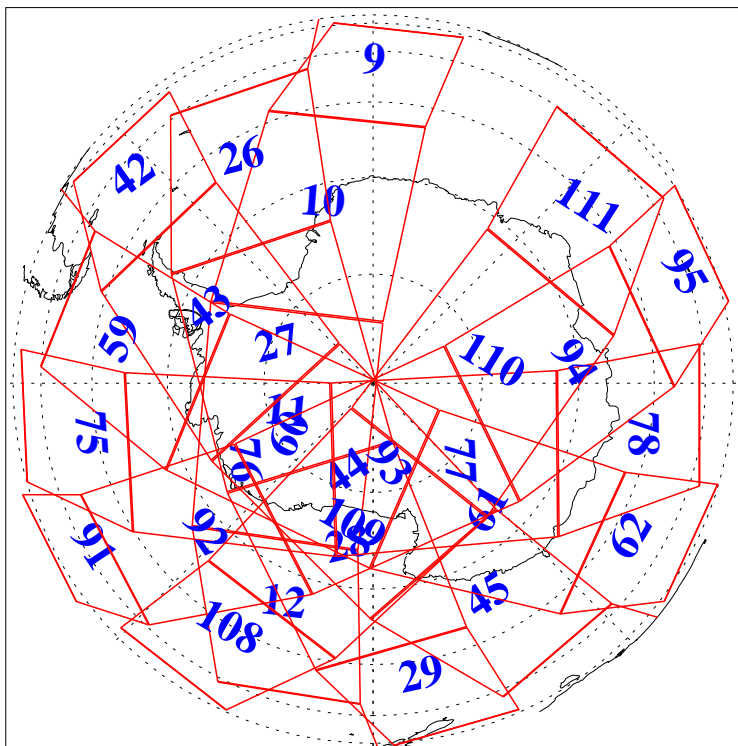

L1B Availability  
 AMSU Granules: 0  
 HSB Granules: 0  
 AIRS Granules: 240

9 Apr 2022  
 DoY 99  
 Aqua Day 7280  
 Ascending Granules

Descending Granules

Legend: AMSU Available, HSB Available, AIRS Available

L1B Availability  
 AMSU Granules: 0  
 HSB Granules: 0  
 AIRS Granules: 240

9 Apr 2022  
 DoY 99  
 Aqua Day 7280

Northern Hemisphere Granules

Southern Hemisphere Granules

Legend: AMSU Available, HSB Available, **AIRS Available**