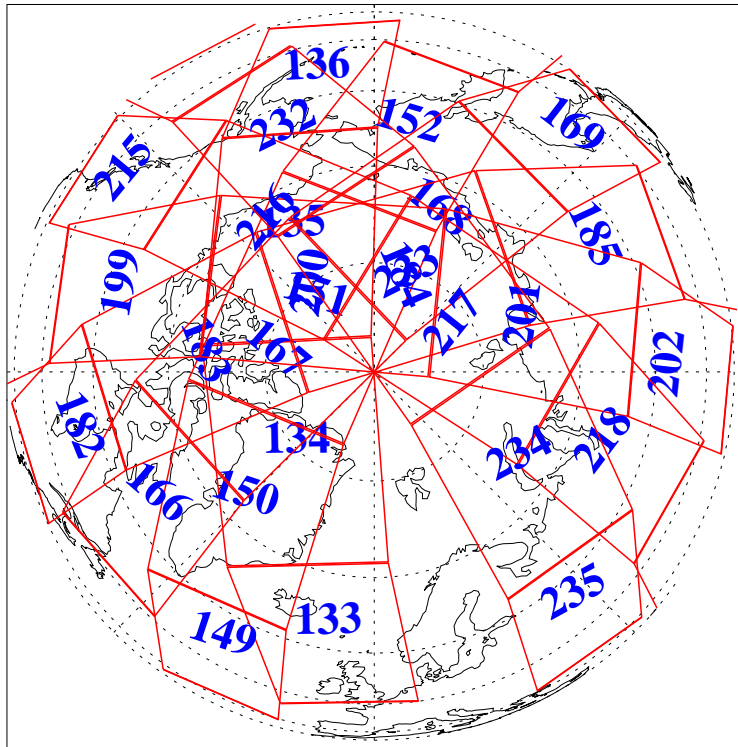

L1B Availability  
 AMSU Granules: 0  
 HSB Granules: 0  
 AIRS Granules: 240

9 Apr 2022  
 DoY 99  
 Aqua Day 7280  
 Ascending Granules

Descending Granules

Legend: AMSU Available, HSB Available, AIRS Available

L1B Availability  
 AMSU Granules: 0  
 HSB Granules: 0  
 AIRS Granules: 240

9 Apr 2022  
 DoY 99  
 Aqua Day 7280

Northern Hemisphere Granules

Southern Hemisphere Granules

Legend: AMSU Available, HSB Available, **AIRS Available**