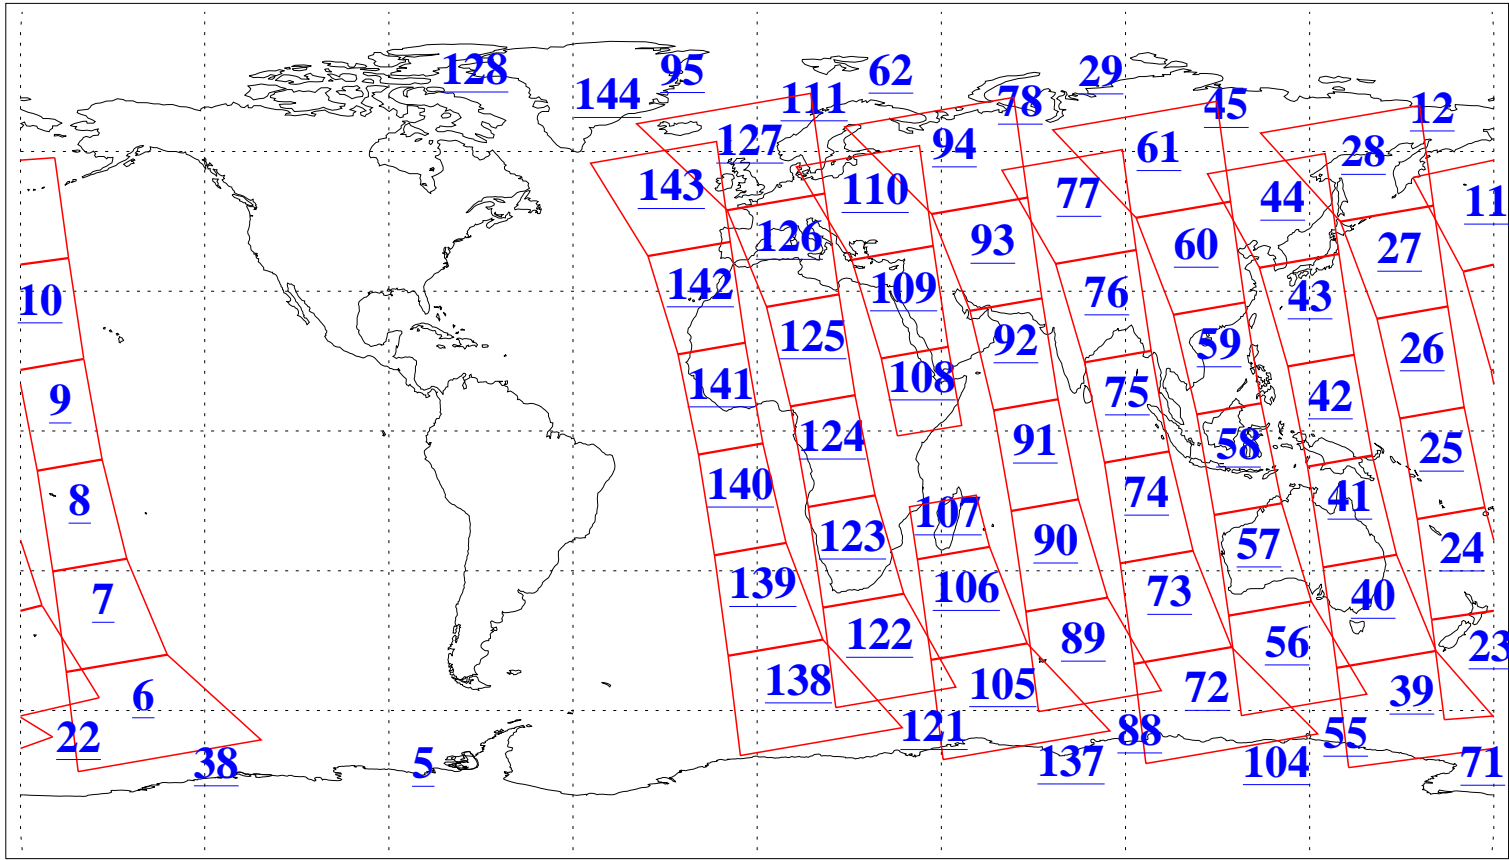

L1B Availability
 AMSU Granules: 139
 HSB Granules: 0
 AIRS Granules: 144

30 Mar 2022
 DoY 89
 Aqua Day 7270
 Granules: 1 to 120

L1B Availability
 AMSU Granules: 139
 HSB Granules: 0
 AIRS Granules: 144

30 Mar 2022
 DoY 89
 Aqua Day 7270
 Ascending Granules

Descending Granules

Legend: AMSU Available, HSB Available, AIRS Available

L1B Availability
 AMSU Granules: 139
 HSB Granules: 0
 AIRS Granules: 144

30 Mar 2022
 DoY 89
 Aqua Day 7270

Northern Hemisphere Granules

Southern Hemisphere Granules

Legend: AMSU Available, **HSB Available**, AIRS Available