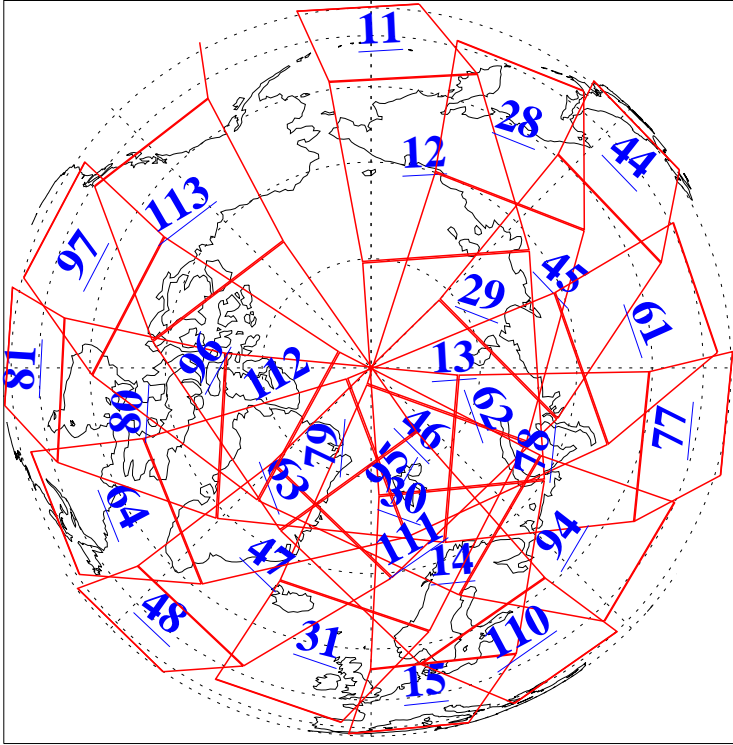

L1B Availability
 AMSU Granules: 139
 HSB Granules: 0
 AIRS Granules: 144

30 Mar 2022
 DoY 89
 Aqua Day 7270
 Granules: 1 to 120

L1B Availability
 AMSU Granules: 139
 HSB Granules: 0
 AIRS Granules: 144

30 Mar 2022
 DoY 89
 Aqua Day 7270
 Ascending Granules

Descending Granules

Legend: AMSU Available, HSB Available, AIRS Available

L1B Availability
 AMSU Granules: 139
 HSB Granules: 0
 AIRS Granules: 144

30 Mar 2022
 DoY 89
 Aqua Day 7270

Northern Hemisphere Granules

Southern Hemisphere Granules

Legend: AMSU Available, **HSB Available**, AIRS Available