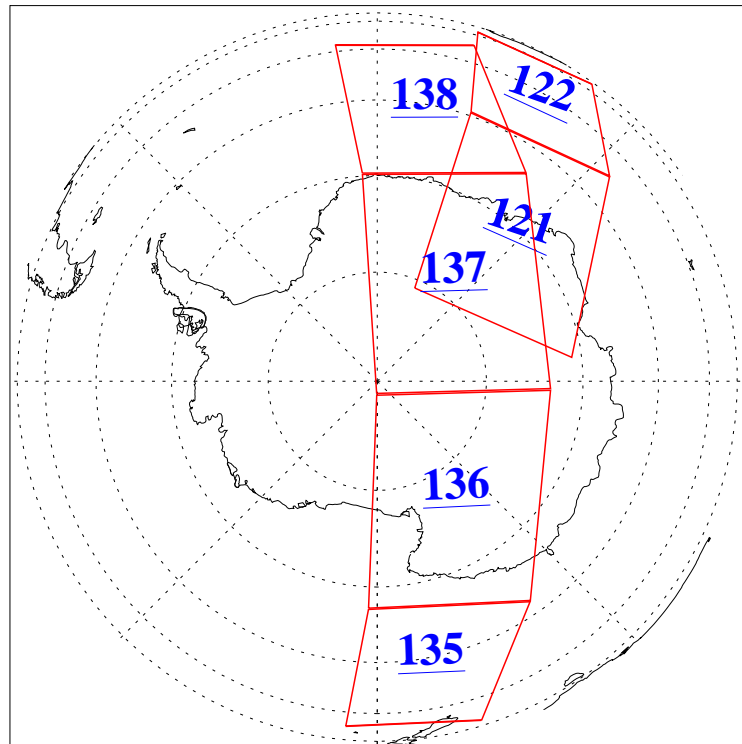

30 Mar 2022
 DoY 89
 Aqua Day 7270
 Ascending Granules

Descending Granules

Legend: AMSU Available, HSB Available, AIRS Available

L1B Availability
 AMSU Granules: 139
 HSB Granules: 0
 AIRS Granules: 144

30 Mar 2022
 DoY 89
 Aqua Day 7270

Northern Hemisphere Granules

Southern Hemisphere Granules

Legend: AMSU Available, **HSB Available**, AIRS Available