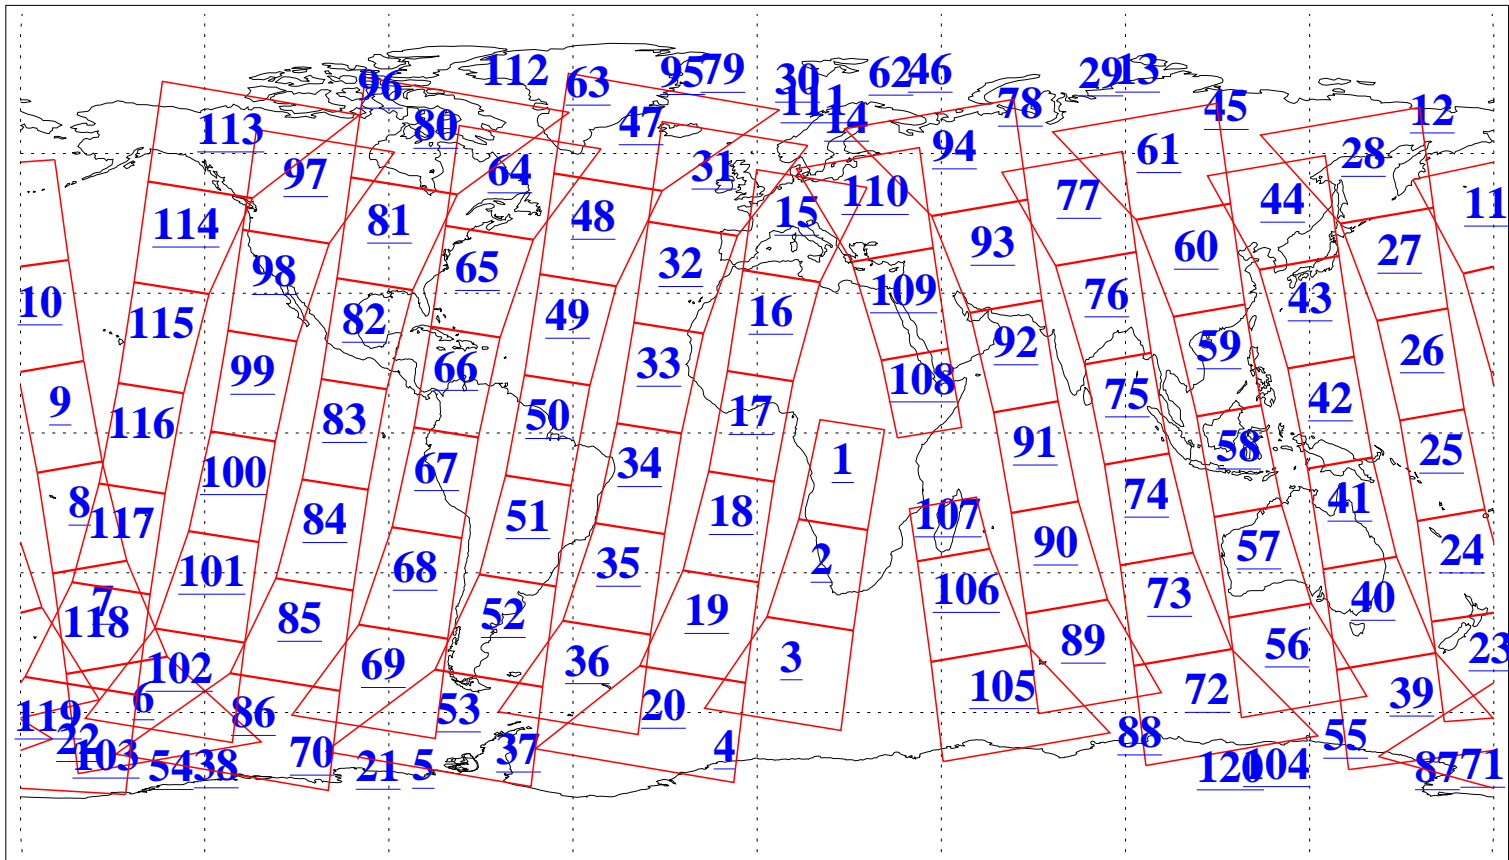

L1B Availability
 AMSU Granules: 139
 HSB Granules: 0
 AIRS Granules: 144

30 Mar 2022
 DoY 89
 Aqua Day 7270
 Granules: 1 to 120

L1B Availability
 AMSU Granules: 139
 HSB Granules: 0
 AIRS Granules: 144

30 Mar 2022
 DoY 89
 Aqua Day 7270
 Ascending Granules

Descending Granules

Legend: AMSU Available, HSB Available, AIRS Available

L1B Availability
 AMSU Granules: 139
 HSB Granules: 0
 AIRS Granules: 144

30 Mar 2022
 DoY 89
 Aqua Day 7270

Northern Hemisphere Granules

Southern Hemisphere Granules

Legend: AMSU Available, **HSB Available**, AIRS Available