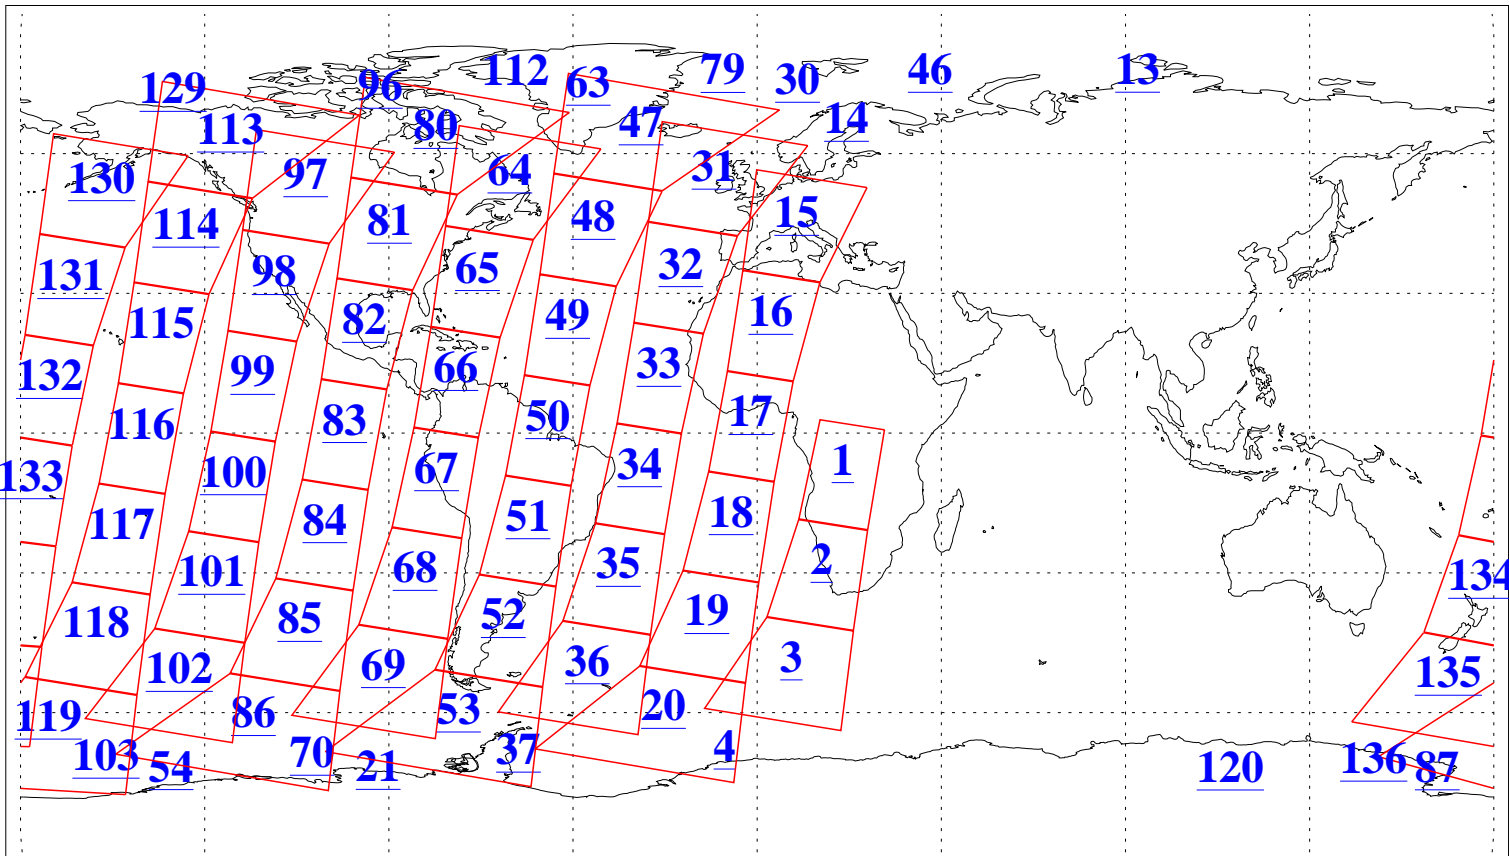

L1B Availability
 AMSU Granules: 139
 HSB Granules: 0
 AIRS Granules: 144

30 Mar 2022
 DoY 89
 Aqua Day 7270
 Granules: 1 to 120

L1B Availability
 AMSU Granules: 139
 HSB Granules: 0
 AIRS Granules: 144

30 Mar 2022
 DoY 89
 Aqua Day 7270
 Ascending Granules

Descending Granules

Legend: AMSU Available, HSB Available, AIRS Available

L1B Availability
 AMSU Granules: 139
 HSB Granules: 0
 AIRS Granules: 144

30 Mar 2022
 DoY 89
 Aqua Day 7270

Northern Hemisphere Granules

Southern Hemisphere Granules

Legend: AMSU Available, **HSB Available**, AIRS Available