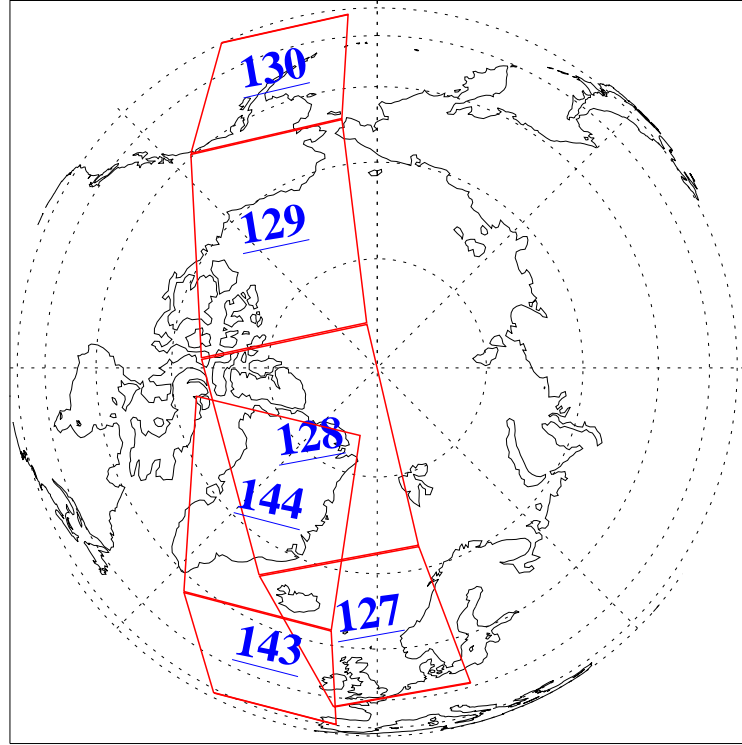

L1B Availability
AMSU Granules: 139
HSB Granules: 0
AIRS Granules: 144

30 Mar 2022
DoY 89
Aqua Day 7270

Northern Hemisphere Granules

Southern Hemisphere Granules