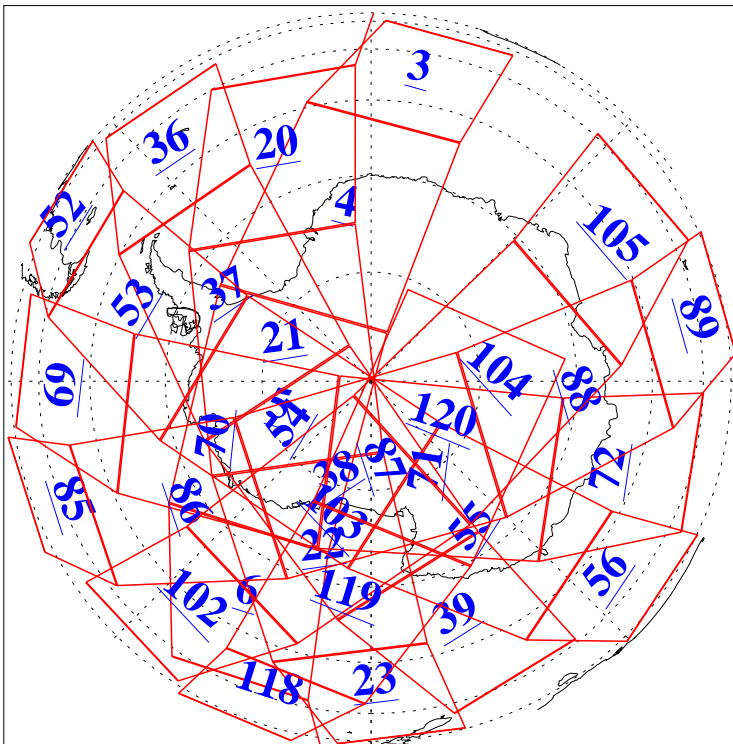

30 Mar 2022
 DoY 89
 Aqua Day 7270
 Ascending Granules

Descending Granules

Legend: AMSU Available, HSB Available, AIRS Available

L1B Availability
 AMSU Granules: 139
 HSB Granules: 0
 AIRS Granules: 144

30 Mar 2022
 DoY 89
 Aqua Day 7270

Northern Hemisphere Granules

Southern Hemisphere Granules

Legend: AMSU Available, **HSB Available**, AIRS Available