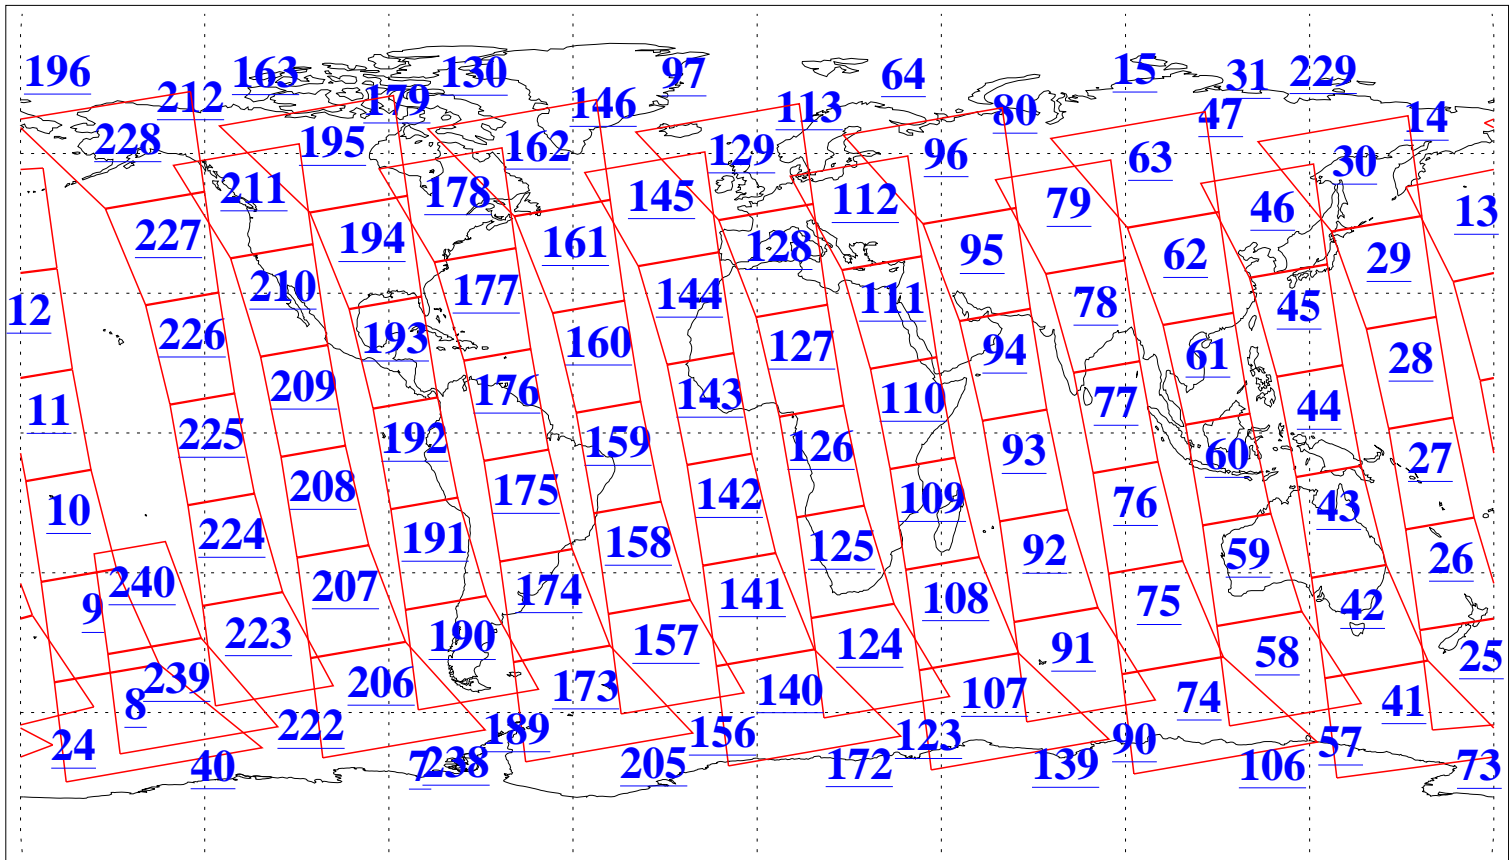

L1B Availability
AMSU Granules: 240
HSB Granules: 0
AIRS Granules: 240

28 Mar 2022
DoY 87
Aqua Day 7268
Granules: 1 to 120

Granules: 121 to 240

Legend: AMSU Available, HSB Available, AIRS Available

L1B Availability
 AMSU Granules: 240
 HSB Granules: 0
 AIRS Granules: 240

28 Mar 2022
 DoY 87
 Aqua Day 7268
 Ascending Granules

Descending Granules

Legend: AMSU Available, *HSB Available*, *AIRS Available*

L1B Availability
 AMSU Granules: 240
 HSB Granules: 0
 AIRS Granules: 240