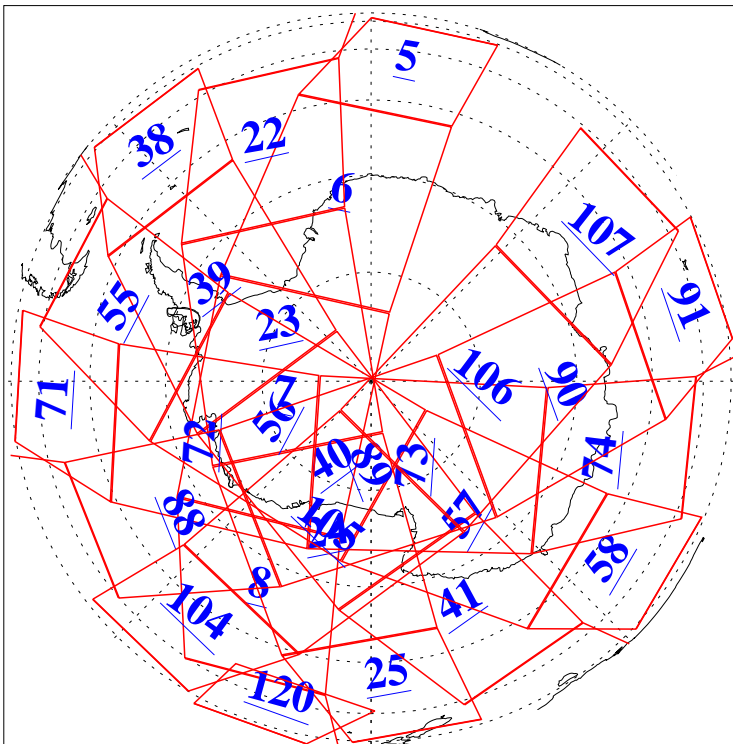

L1B Availability
AMSU Granules: 240
HSB Granules: 0
AIRS Granules: 240

28 Mar 2022
DoY 87
Aqua Day 7268
Granules: 1 to 120

Granules: 121 to 240

Legend: AMSU Available, HSB Available, AIRS Available

L1B Availability
 AMSU Granules: 240
 HSB Granules: 0
 AIRS Granules: 240

28 Mar 2022
 DoY 87
 Aqua Day 7268
 Ascending Granules

Descending Granules

Legend: AMSU Available, *HSB Available*, *AIRS Available*

L1B Availability
 AMSU Granules: 240
 HSB Granules: 0
 AIRS Granules: 240

28 Mar 2022
 DoY 87
 Aqua Day 7268

Northern Hemisphere Granules

Southern Hemisphere Granules

Legend: AMSU Available, ~~HSB Available~~, **AIRS Available**