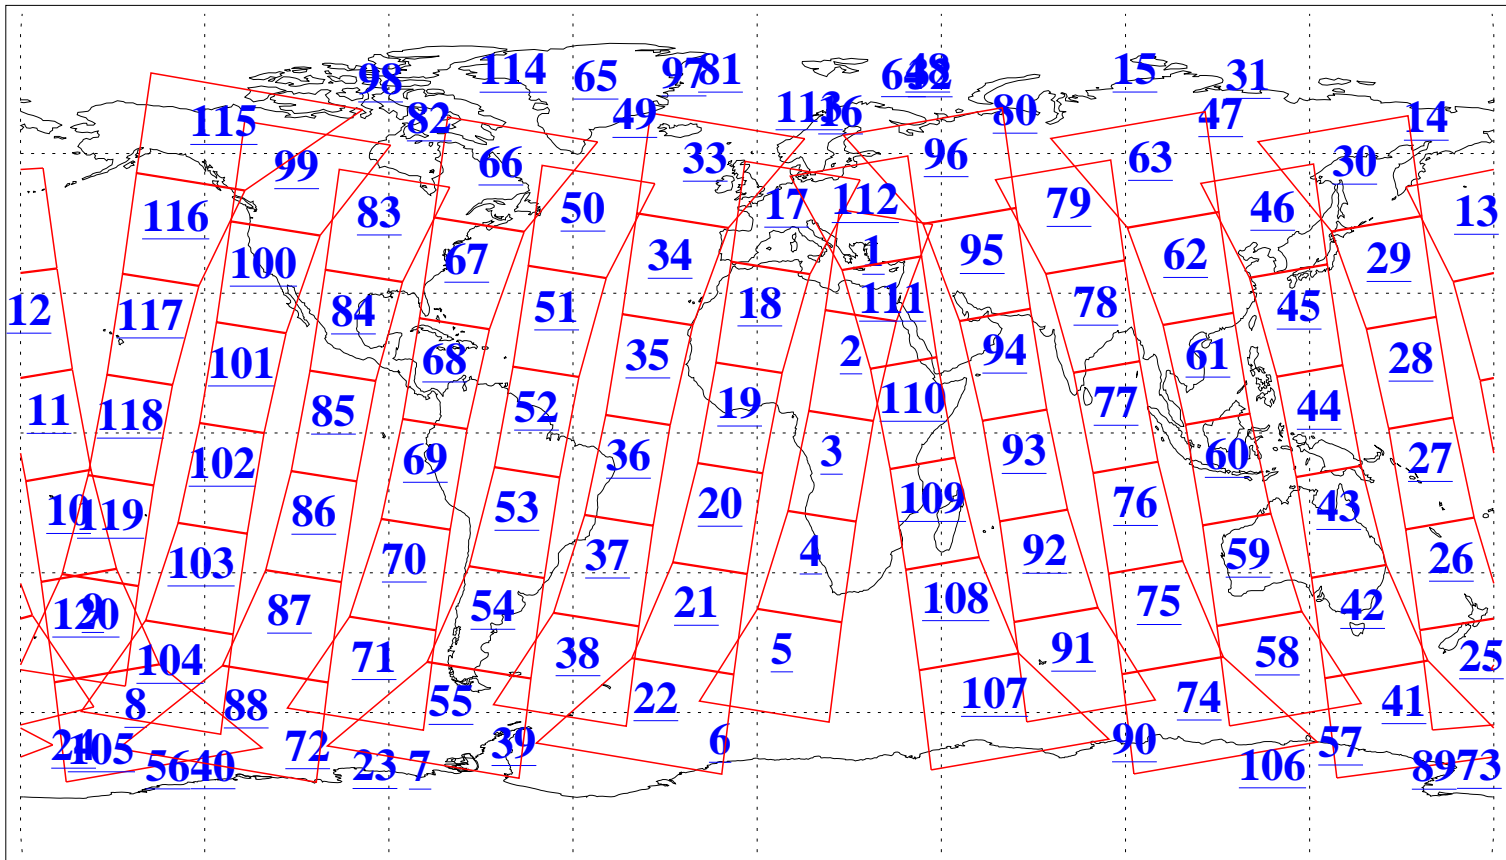

L1B Availability
AMSU Granules: 240
HSB Granules: 0
AIRS Granules: 240

28 Mar 2022
DoY 87
Aqua Day 7268
Granules: 1 to 120

Granules: 121 to 240

Legend: AMSU Available, HSB Available, AIRS Available

L1B Availability
 AMSU Granules: 240
 HSB Granules: 0
 AIRS Granules: 240

28 Mar 2022
 DoY 87
 Aqua Day 7268
 Ascending Granules

Descending Granules

Legend: AMSU Available, *HSB Available*, *AIRS Available*

L1B Availability
 AMSU Granules: 240
 HSB Granules: 0
 AIRS Granules: 240

28 Mar 2022
 DoY 87
 Aqua Day 7268

Northern Hemisphere Granules

Southern Hemisphere Granules

Legend: AMSU Available, ~~HSB Available~~, **AIRS Available**