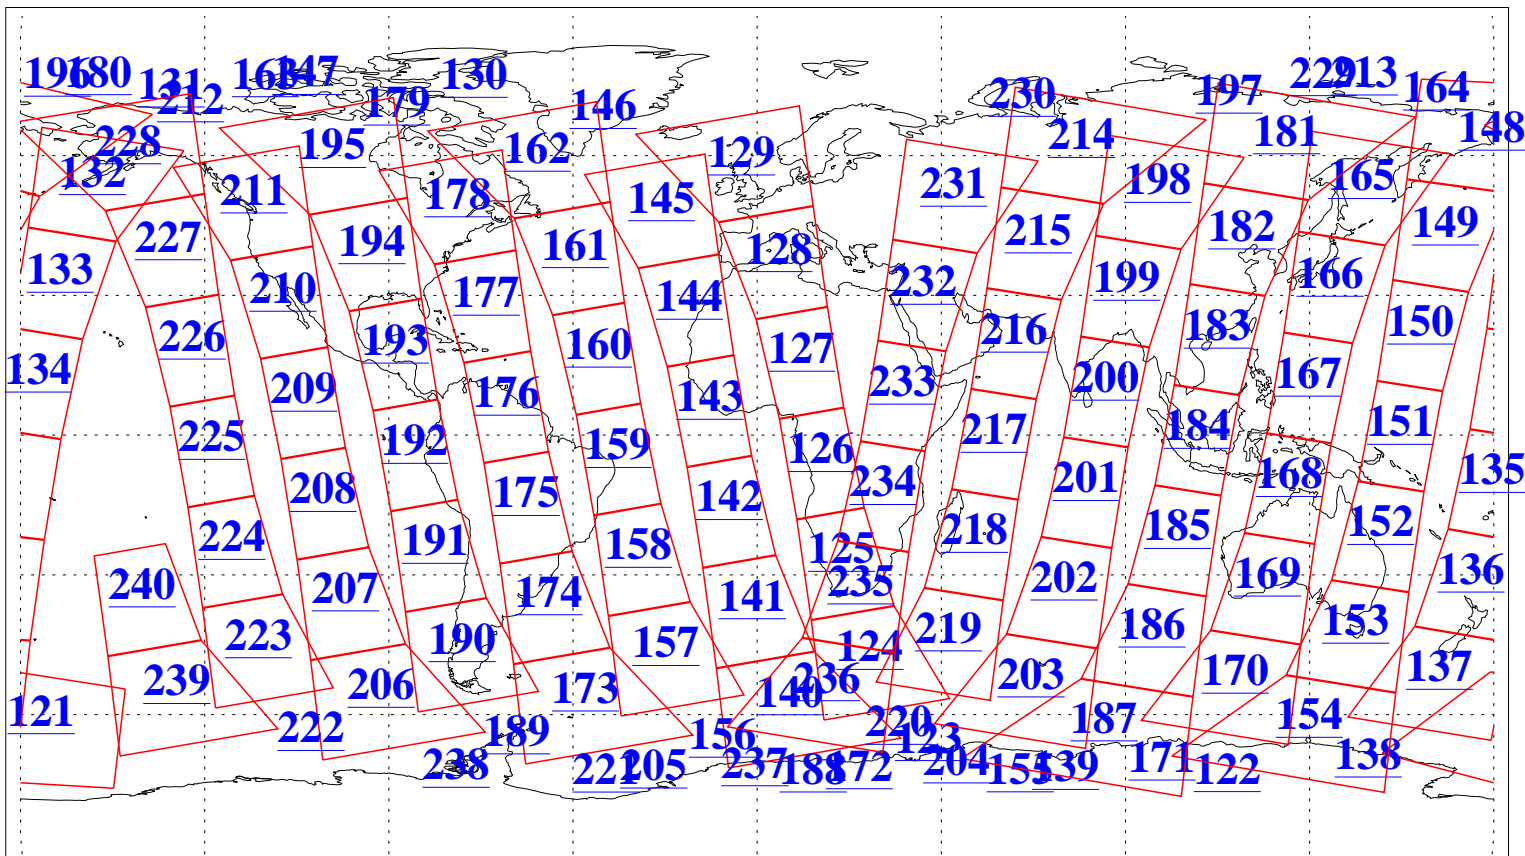

L1B Availability
AMSU Granules: 240
HSB Granules: 0
AIRS Granules: 240

28 Mar 2022
DoY 87
Aqua Day 7268
Granules: 1 to 120

Granules: 121 to 240

Legend: AMSU Available, HSB Available, AIRS Available

L1B Availability
 AMSU Granules: 240
 HSB Granules: 0
 AIRS Granules: 240

28 Mar 2022
 DoY 87
 Aqua Day 7268
 Ascending Granules

Descending Granules

Legend: AMSU Available, *HSB Available*, *AIRS Available*

L1B Availability
 AMSU Granules: 240
 HSB Granules: 0
 AIRS Granules: 240