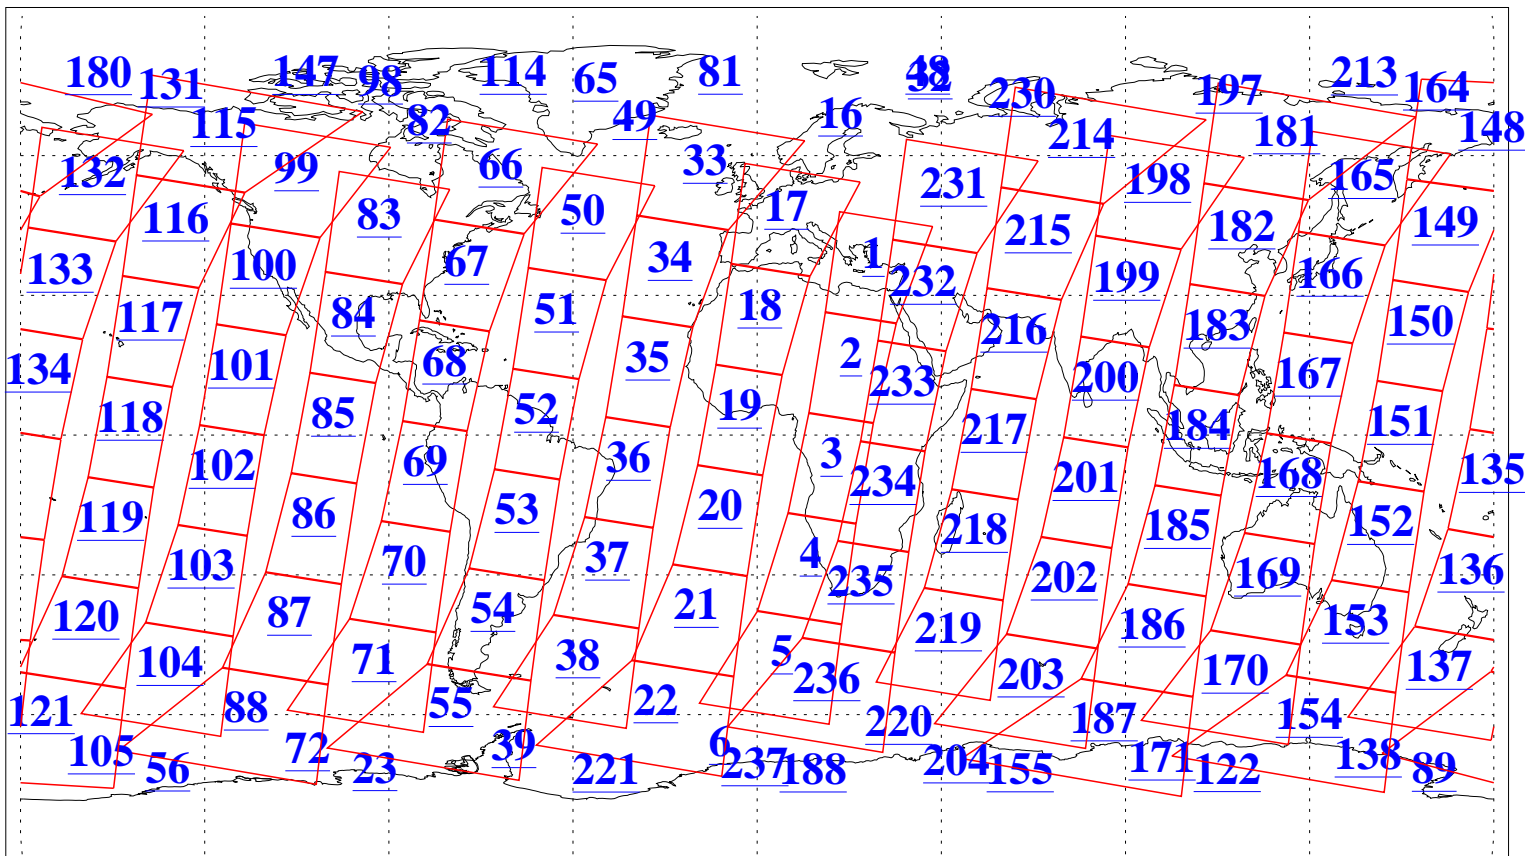

L1B Availability
AMSU Granules: 240
HSB Granules: 0
AIRS Granules: 240

28 Mar 2022
DoY 87
Aqua Day 7268
Granules: 1 to 120

Granules: 121 to 240

Legend: AMSU Available, HSB Available, AIRS Available

L1B Availability
 AMSU Granules: 240
 HSB Granules: 0
 AIRS Granules: 240

28 Mar 2022
 DoY 87
 Aqua Day 7268
 Ascending Granules

Descending Granules

Legend: AMSU Available, *HSB Available*, *AIRS Available*

L1B Availability
 AMSU Granules: 240
 HSB Granules: 0
 AIRS Granules: 240