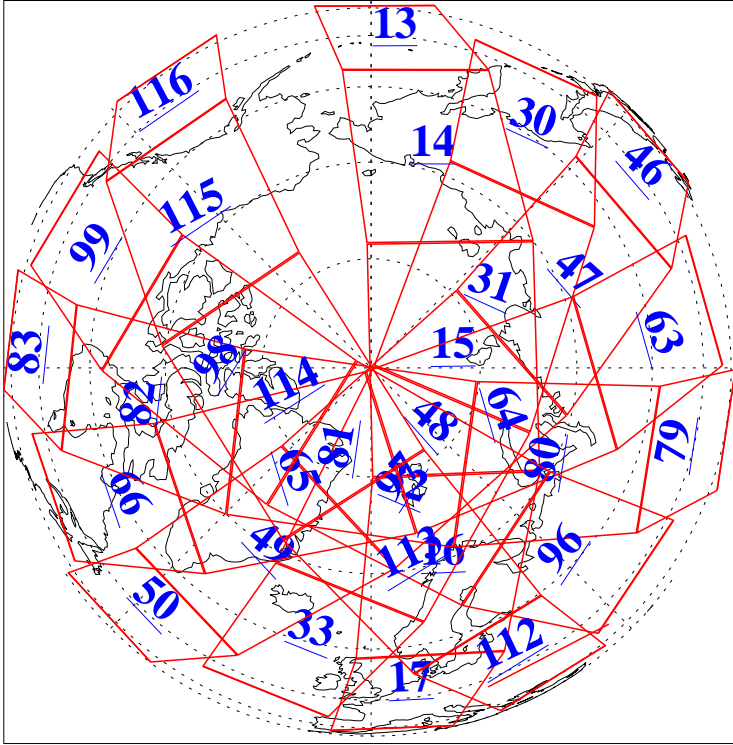

L1B Availability
AMSU Granules: 240
HSB Granules: 0
AIRS Granules: 240

28 Mar 2022
DoY 87
Aqua Day 7268
Granules: 1 to 120

Granules: 121 to 240

Legend: AMSU Available, HSB Available, AIRS Available

L1B Availability
 AMSU Granules: 240
 HSB Granules: 0
 AIRS Granules: 240

28 Mar 2022
 DoY 87
 Aqua Day 7268
 Ascending Granules

Descending Granules

Legend: AMSU Available, *HSB Available*, *AIRS Available*

L1B Availability
 AMSU Granules: 240
 HSB Granules: 0
 AIRS Granules: 240

28 Mar 2022
 DoY 87
 Aqua Day 7268

Northern Hemisphere Granules

Southern Hemisphere Granules

Legend: AMSU Available, ~~HSB Available~~, **AIRS Available**