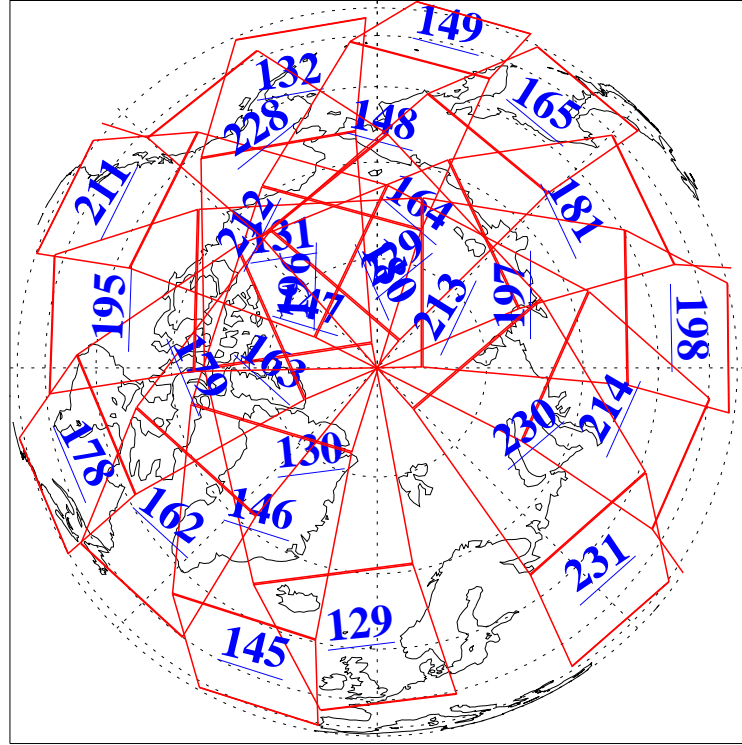

L1B Availability
AMSU Granules: 240
HSB Granules: 0
AIRS Granules: 240

28 Mar 2022
DoY 87
Aqua Day 7268

Northern Hemisphere Granules

Southern Hemisphere Granules