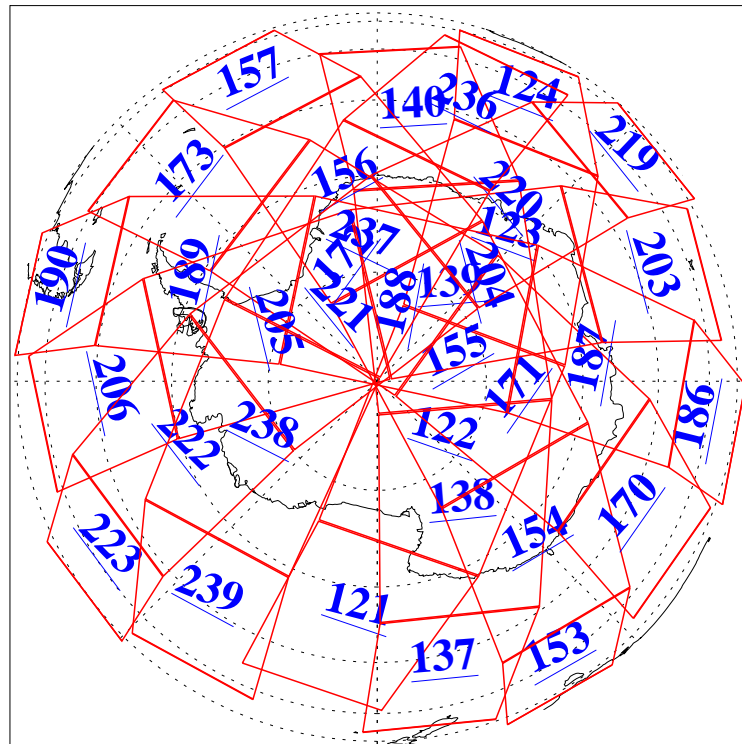

L1B Availability
AMSU Granules: 240
HSB Granules: 0
AIRS Granules: 240

28 Mar 2022
DoY 87
Aqua Day 7268
Granules: 1 to 120

Granules: 121 to 240

Legend: AMSU Available, HSB Available, AIRS Available

L1B Availability
 AMSU Granules: 240
 HSB Granules: 0
 AIRS Granules: 240

28 Mar 2022
 DoY 87
 Aqua Day 7268
 Ascending Granules

Descending Granules

Legend: AMSU Available, *HSB Available*, *AIRS Available*

L1B Availability
 AMSU Granules: 240
 HSB Granules: 0
 AIRS Granules: 240

28 Mar 2022
 DoY 87
 Aqua Day 7268

Northern Hemisphere Granules

Southern Hemisphere Granules

Legend: AMSU Available, ~~HSB Available~~, **AIRS Available**