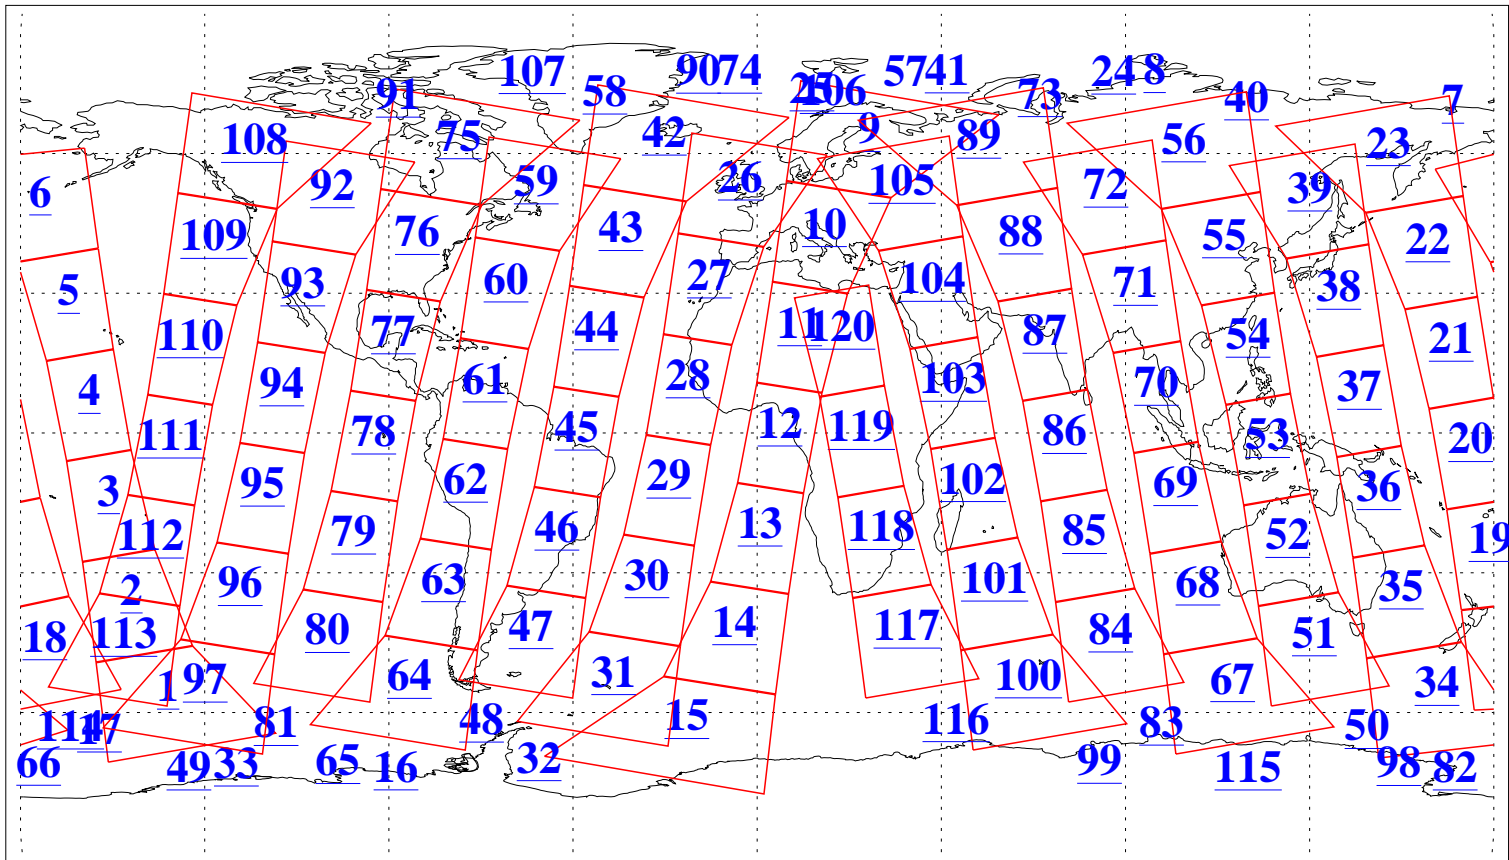

L1B Availability
 AMSU Granules: 238
 HSB Granules: 0
 AIRS Granules: 240

27 Mar 2022
 DoY 86
 Aqua Day 7267
 Granules: 1 to 120

Granules: 121 to 240

Legend: AMSU Available, *HSB Available*, *AIRS Available*

L1B Availability
AMSU Granules: 238
HSB Granules: 0
AIRS Granules: 240

27 Mar 2022
DoY 86
Aqua Day 7267

Ascending Granules

Descending Granules

Legend: AMSU Available, HSB Available, AIRS Available

L1B Availability
 AMSU Granules: 238
 HSB Granules: 0
 AIRS Granules: 240

27 Mar 2022
 DoY 86
 Aqua Day 7267

Northern Hemisphere Granules

Southern Hemisphere Granules

Legend: AMSU Available, HSB Available, **AIRS Available**