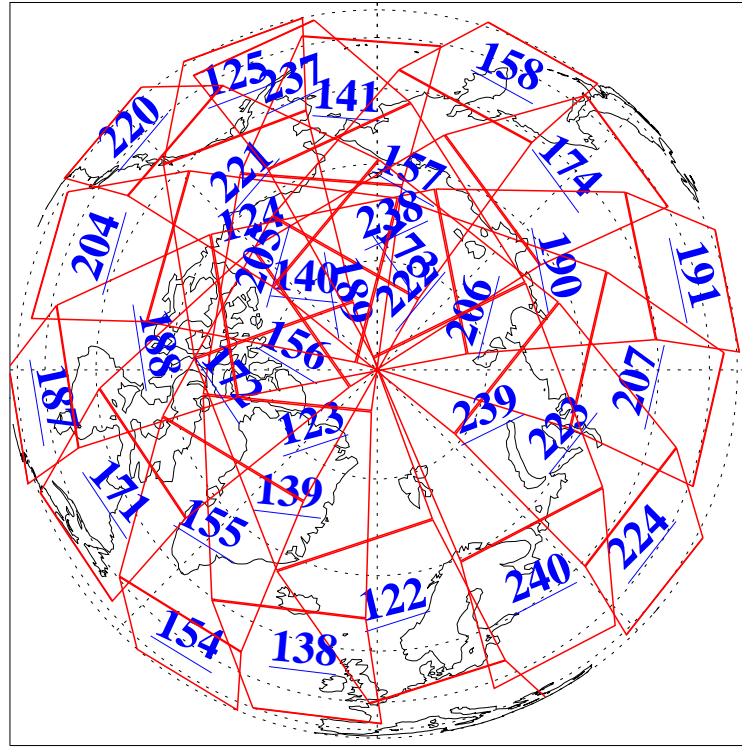

L1B Availability
AMSU Granules: 238
HSB Granules: 0
AIRS Granules: 240

27 Mar 2022
DoY 86
Aqua Day 7267

Northern Hemisphere Granules

Southern Hemisphere Granules