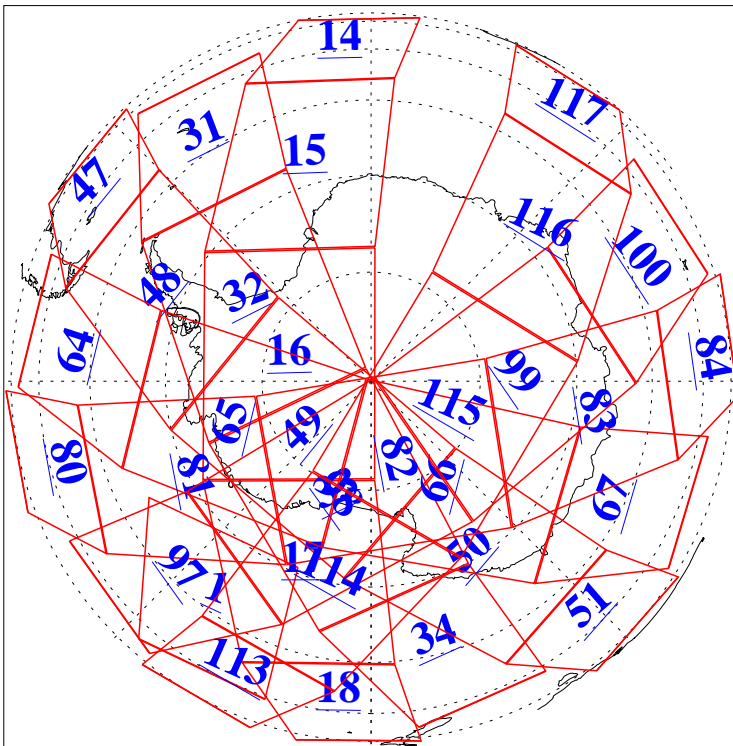

L1B Availability
 AMSU Granules: 238
 HSB Granules: 0
 AIRS Granules: 240

27 Mar 2022
 DoY 86
 Aqua Day 7267
 Granules: 1 to 120

Granules: 121 to 240

Legend: AMSU Available, *HSB Available*, *AIRS Available*

L1B Availability
AMSU Granules: 238
HSB Granules: 0
AIRS Granules: 240

27 Mar 2022
DoY 86
Aqua Day 7267

Ascending Granules

Descending Granules

Legend: AMSU Available, HSB Available, AIRS Available

L1B Availability
 AMSU Granules: 238
 HSB Granules: 0
 AIRS Granules: 240

27 Mar 2022
 DoY 86
 Aqua Day 7267

Northern Hemisphere Granules

Southern Hemisphere Granules

Legend: AMSU Available, HSB Available, **AIRS Available**