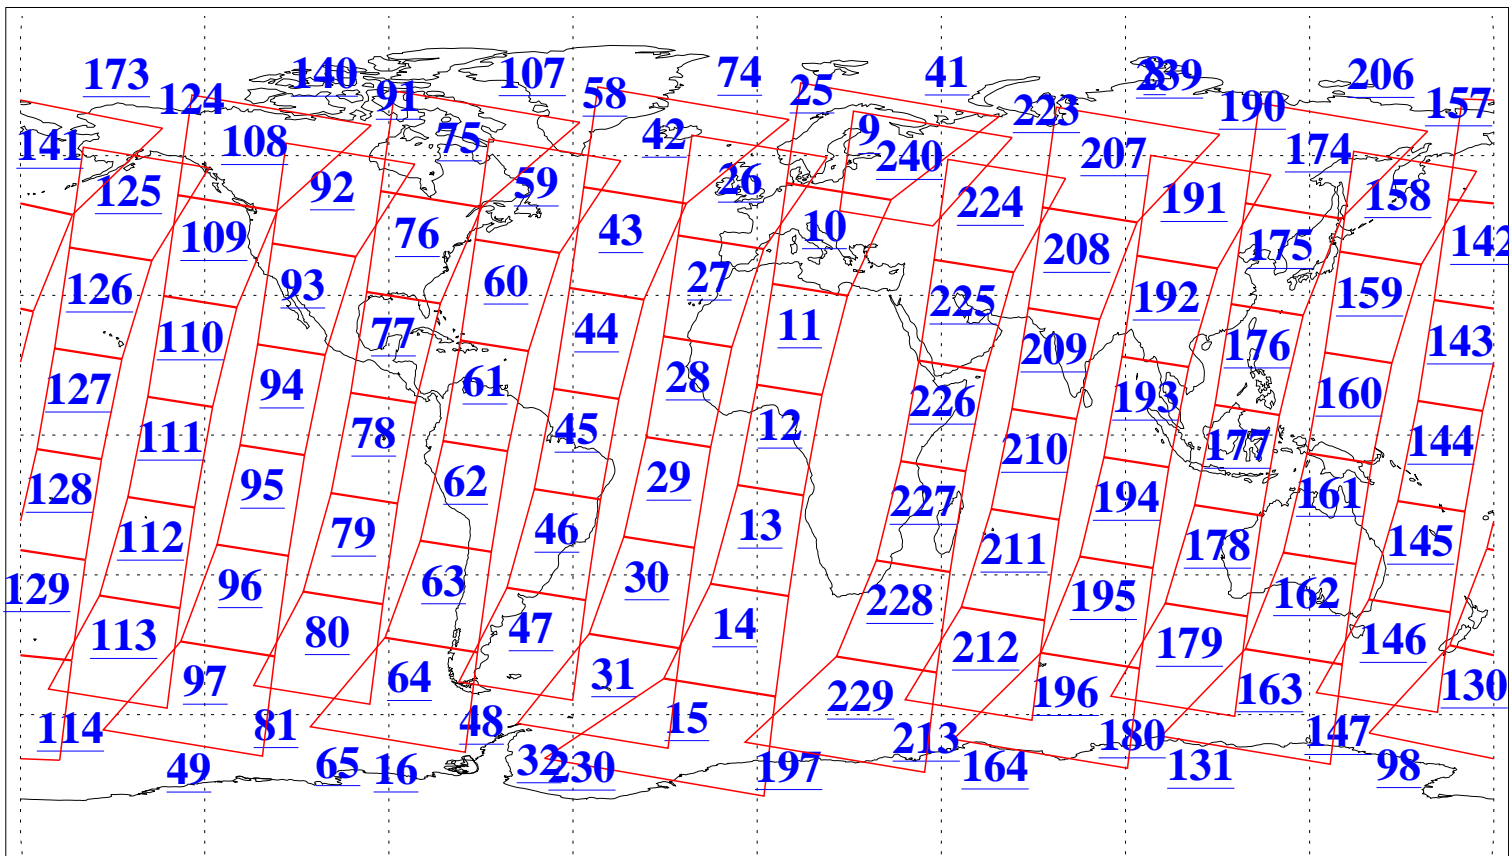

L1B Availability
 AMSU Granules: 238
 HSB Granules: 0
 AIRS Granules: 240

27 Mar 2022
 DoY 86
 Aqua Day 7267
 Granules: 1 to 120

Granules: 121 to 240

Legend: AMSU Available, *HSB Available*, *AIRS Available*

L1B Availability
AMSU Granules: 238
HSB Granules: 0
AIRS Granules: 240

27 Mar 2022
DoY 86
Aqua Day 7267

Ascending Granules

Descending Granules

Legend: AMSU Available, HSB Available, AIRS Available

L1B Availability
 AMSU Granules: 238
 HSB Granules: 0
 AIRS Granules: 240