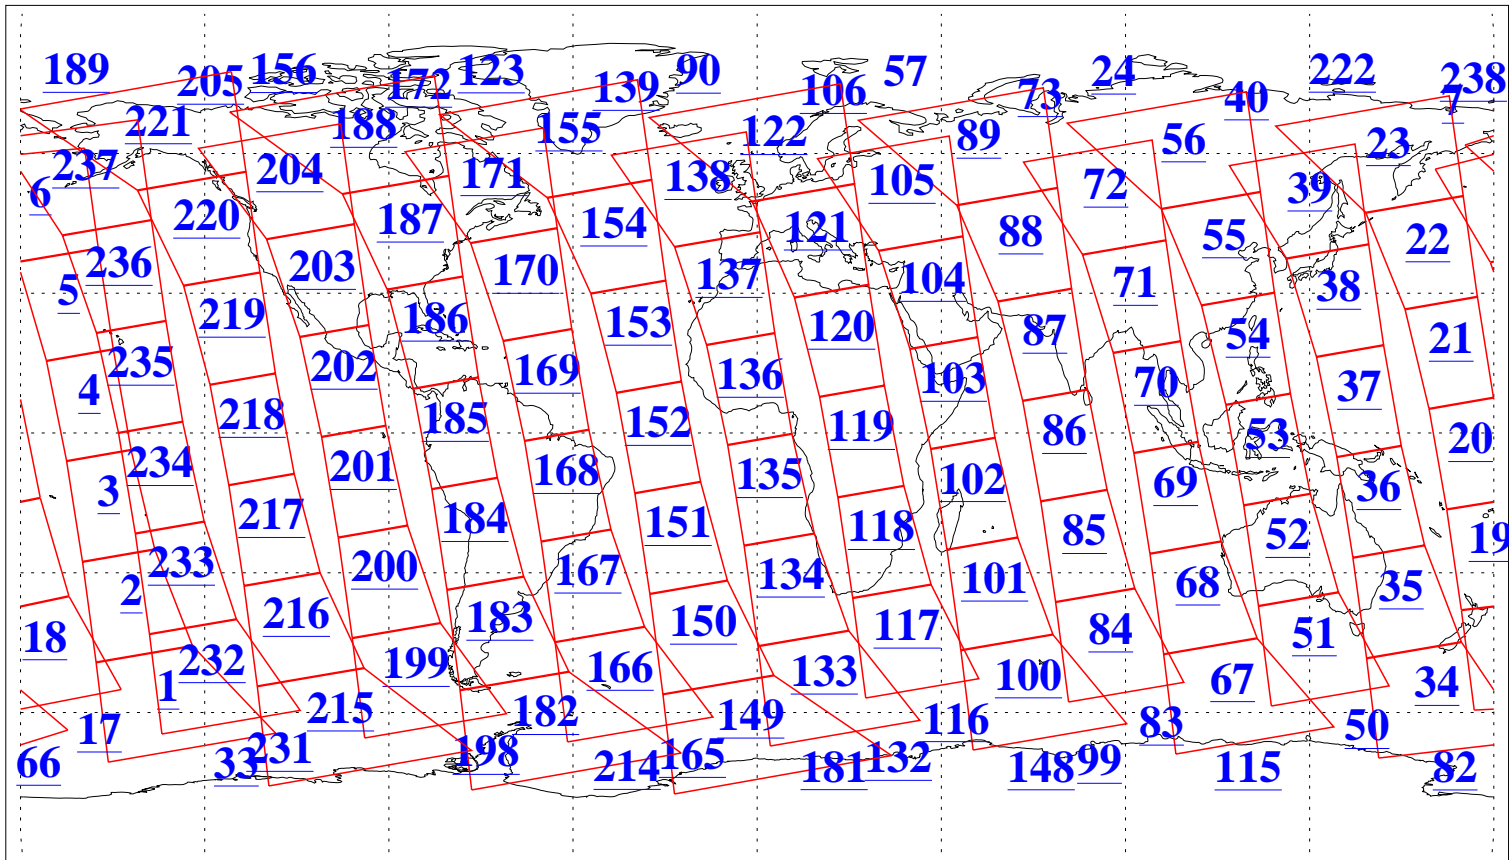

L1B Availability
 AMSU Granules: 238
 HSB Granules: 0
 AIRS Granules: 240

27 Mar 2022
 DoY 86
 Aqua Day 7267
 Granules: 1 to 120

Granules: 121 to 240

Legend: AMSU Available, *HSB Available*, *AIRS Available*

L1B Availability
AMSU Granules: 238
HSB Granules: 0
AIRS Granules: 240

27 Mar 2022
DoY 86
Aqua Day 7267

Ascending Granules

Descending Granules

Legend: AMSU Available, HSB Available, AIRS Available

L1B Availability
 AMSU Granules: 238
 HSB Granules: 0
 AIRS Granules: 240

27 Mar 2022
 DoY 86
 Aqua Day 7267

Northern Hemisphere Granules

Southern Hemisphere Granules

Legend: AMSU Available, HSB Available, **AIRS Available**