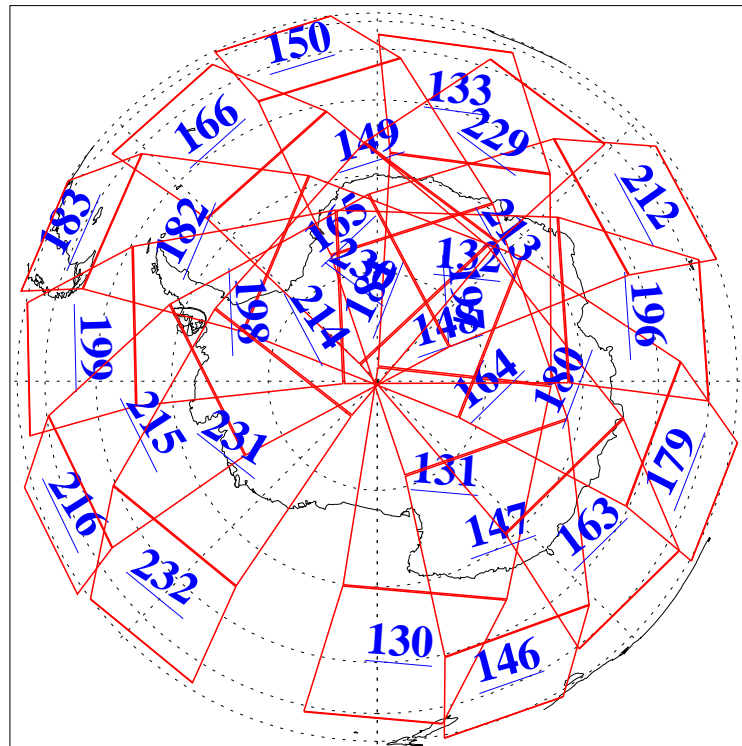

Legend: AMSU Available, HSB Available, **AIRS Available**