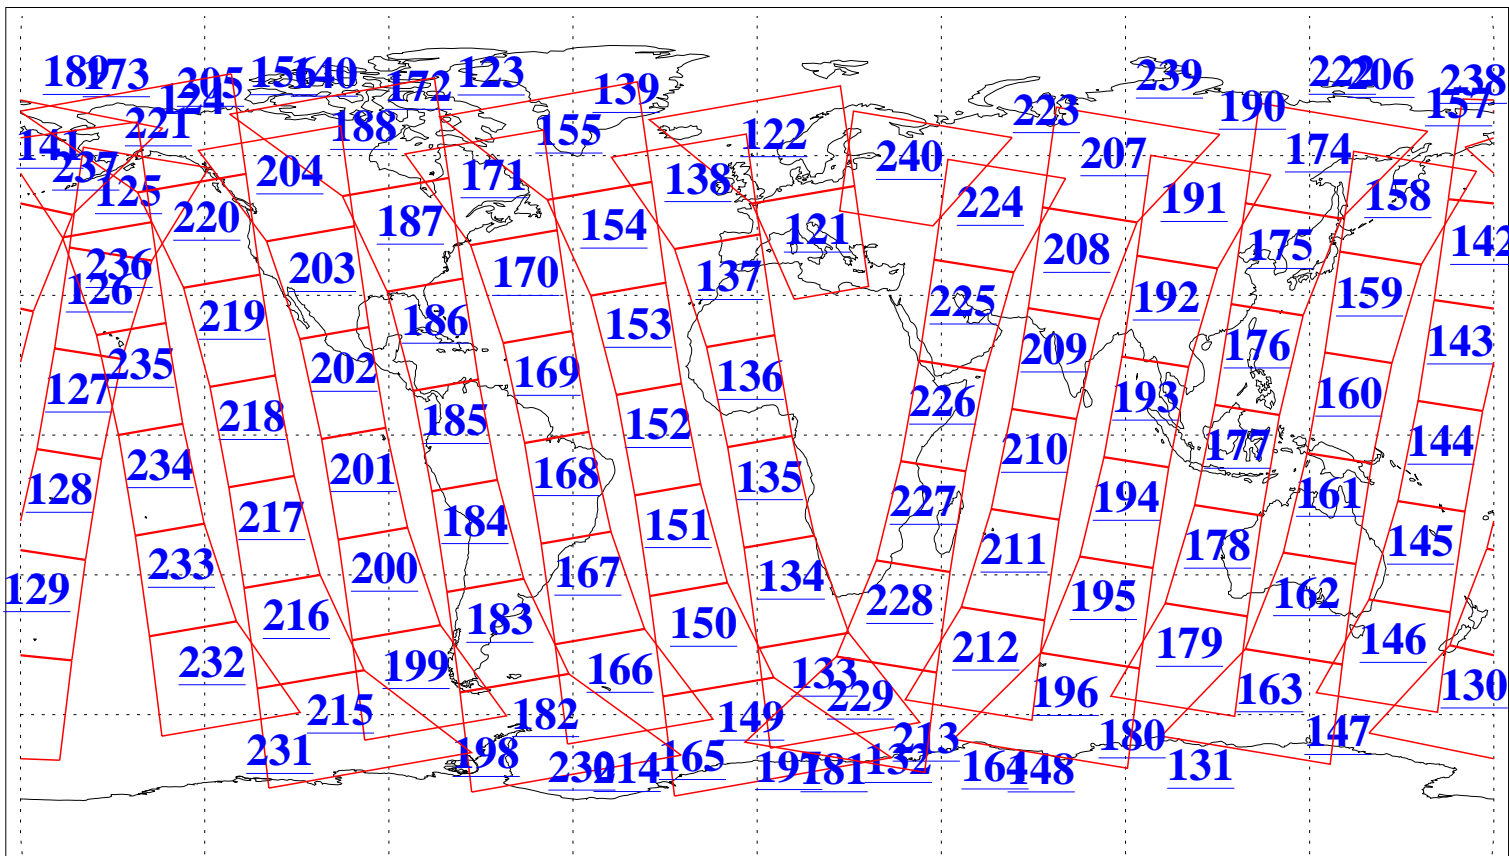

L1B Availability
 AMSU Granules: 238
 HSB Granules: 0
 AIRS Granules: 240

27 Mar 2022
 DoY 86
 Aqua Day 7267
 Granules: 1 to 120

Granules: 121 to 240

Legend: AMSU Available, *HSB Available*, *AIRS Available*

L1B Availability
AMSU Granules: 238
HSB Granules: 0
AIRS Granules: 240

27 Mar 2022
DoY 86
Aqua Day 7267

Ascending Granules

Descending Granules

Legend: AMSU Available, HSB Available, AIRS Available

L1B Availability
 AMSU Granules: 238
 HSB Granules: 0
 AIRS Granules: 240

27 Mar 2022
 DoY 86
 Aqua Day 7267

Northern Hemisphere Granules

Southern Hemisphere Granules

Legend: AMSU Available, HSB Available, **AIRS Available**