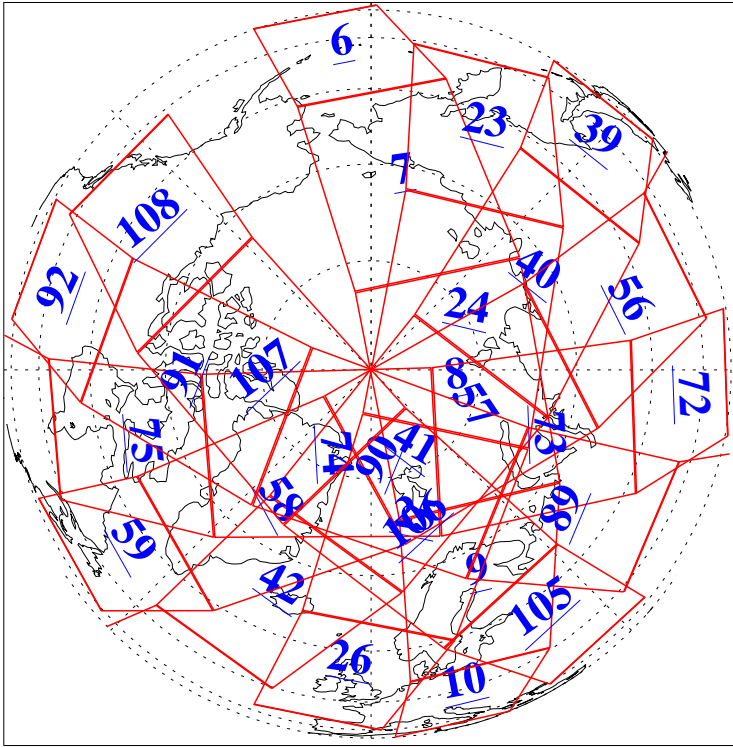

L1B Availability
 AMSU Granules: 238
 HSB Granules: 0
 AIRS Granules: 240

27 Mar 2022
 DoY 86
 Aqua Day 7267
 Granules: 1 to 120

Granules: 121 to 240

Legend: AMSU Available, *HSB Available*, *AIRS Available*

L1B Availability
AMSU Granules: 238
HSB Granules: 0
AIRS Granules: 240

27 Mar 2022
DoY 86
Aqua Day 7267

Ascending Granules

Descending Granules

Legend: AMSU Available, HSB Available, AIRS Available

L1B Availability
 AMSU Granules: 238
 HSB Granules: 0
 AIRS Granules: 240

27 Mar 2022
 DoY 86
 Aqua Day 7267

Northern Hemisphere Granules

Southern Hemisphere Granules

Legend: AMSU Available, HSB Available, **AIRS Available**