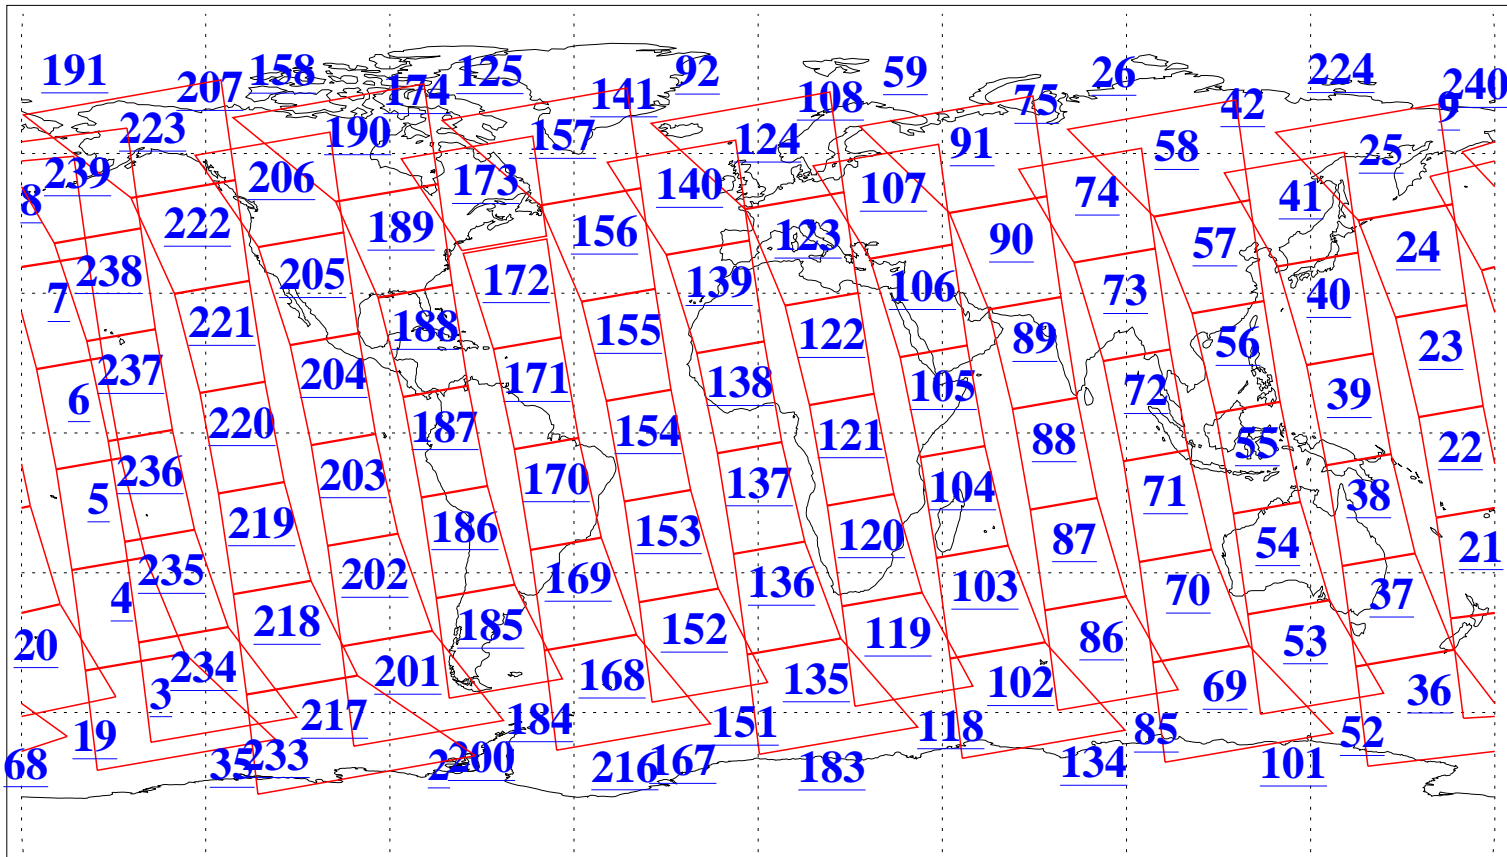

L1B Availability
AMSU Granules: 240
HSB Granules: 0
AIRS Granules: 240

25 Mar 2022
DoY 84
Aqua Day 7265
Granules: 1 to 120

Granules: 121 to 240

Legend: AMSU Available, HSB Available, AIRS Available

L1B Availability
AMSU Granules: 240
HSB Granules: 0
AIRS Granules: 240

25 Mar 2022
DoY 84
Aqua Day 7265

Ascending Granules

Descending Granules

Legend: AMSU Available, HSB Available, AIRS Available

L1B Availability
 AMSU Granules: 240
 HSB Granules: 0
 AIRS Granules: 240

25 Mar 2022
 DoY 84
 Aqua Day 7265

Northern Hemisphere Granules

Southern Hemisphere Granules

Legend: AMSU Available, HSB Available, **AIRS Available**