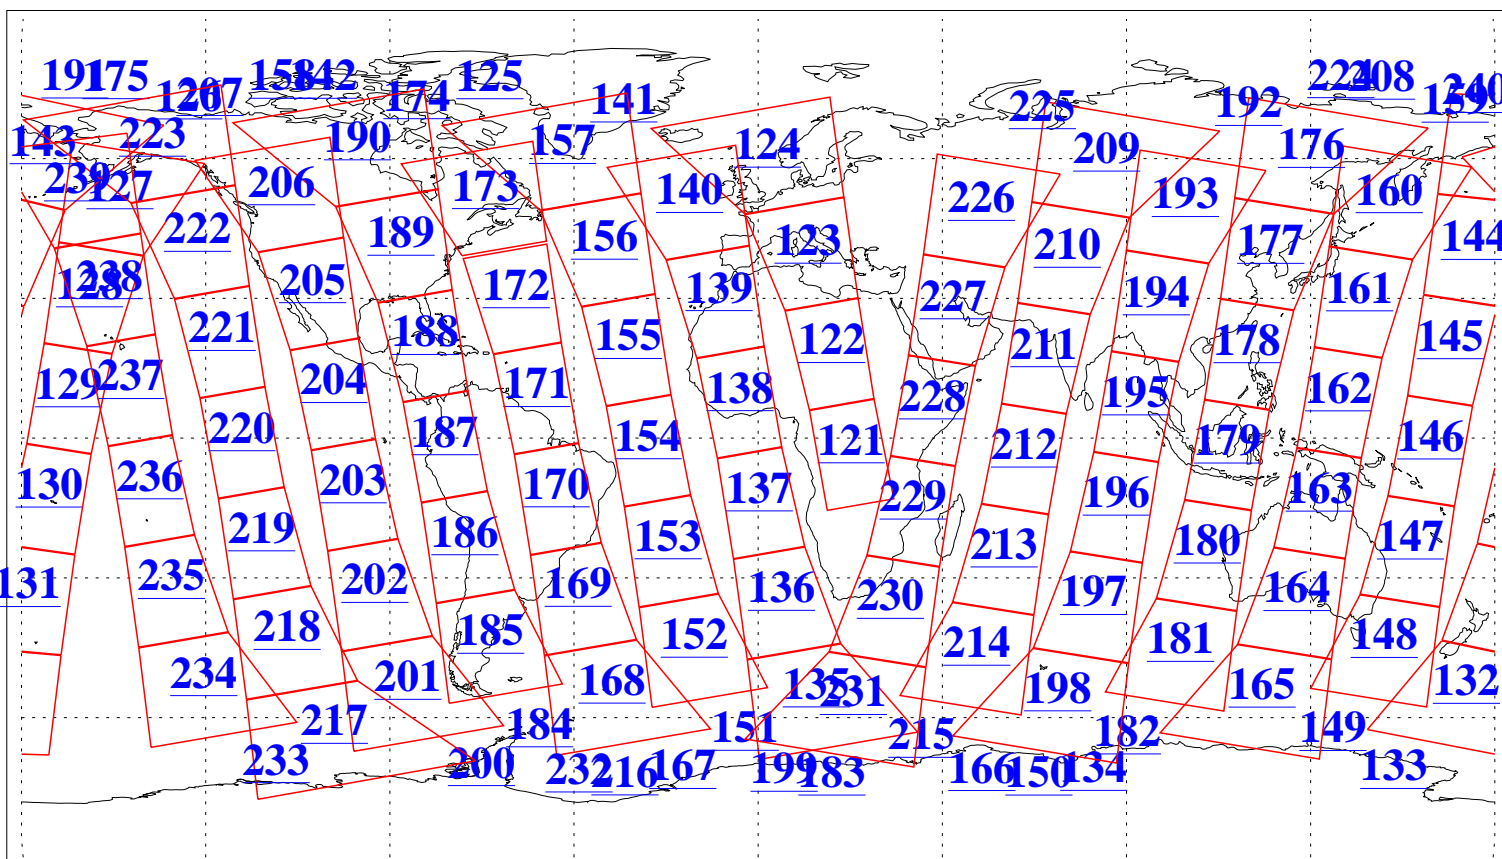

L1B Availability
AMSU Granules: 240
HSB Granules: 0
AIRS Granules: 240

25 Mar 2022
DoY 84
Aqua Day 7265
Granules: 1 to 120

Granules: 121 to 240

Legend: AMSU Available, HSB Available, AIRS Available

L1B Availability
AMSU Granules: 240
HSB Granules: 0
AIRS Granules: 240

25 Mar 2022
DoY 84
Aqua Day 7265

Ascending Granules

Descending Granules

Legend: AMSU Available, HSB Available, AIRS Available

L1B Availability
 AMSU Granules: 240
 HSB Granules: 0
 AIRS Granules: 240

25 Mar 2022
 DoY 84
 Aqua Day 7265

Northern Hemisphere Granules

Southern Hemisphere Granules

Legend: AMSU Available, HSB Available, **AIRS Available**