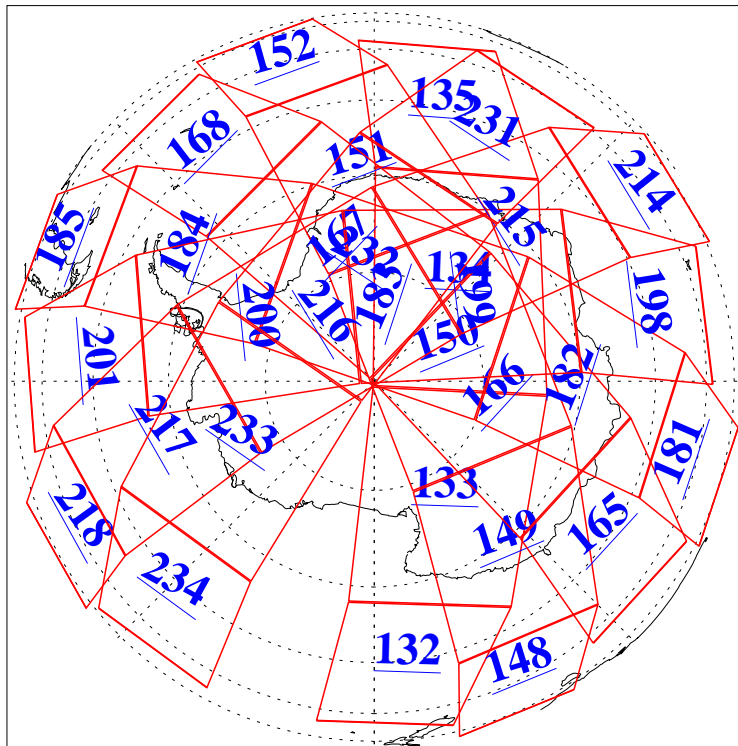

25 Mar 2022
DoY 84
Aqua Day 7265

Ascending Granules

Descending Granules

Legend: AMSU Available, HSB Available, AIRS Available

L1B Availability
 AMSU Granules: 240
 HSB Granules: 0
 AIRS Granules: 240

25 Mar 2022
 DoY 84
 Aqua Day 7265

Northern Hemisphere Granules

Southern Hemisphere Granules

Legend: AMSU Available, HSB Available, **AIRS Available**