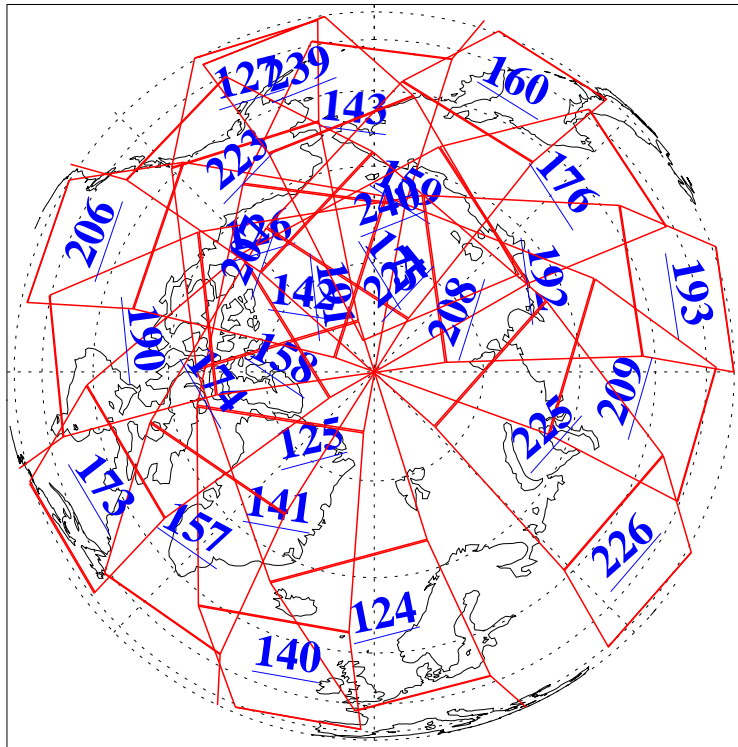

25 Mar 2022
DoY 84
Aqua Day 7265

Ascending Granules

Descending Granules

Legend: AMSU Available, HSB Available, AIRS Available

L1B Availability
 AMSU Granules: 240
 HSB Granules: 0
 AIRS Granules: 240

25 Mar 2022
 DoY 84
 Aqua Day 7265

Northern Hemisphere Granules

Southern Hemisphere Granules

Legend: AMSU Available, HSB Available, **AIRS Available**