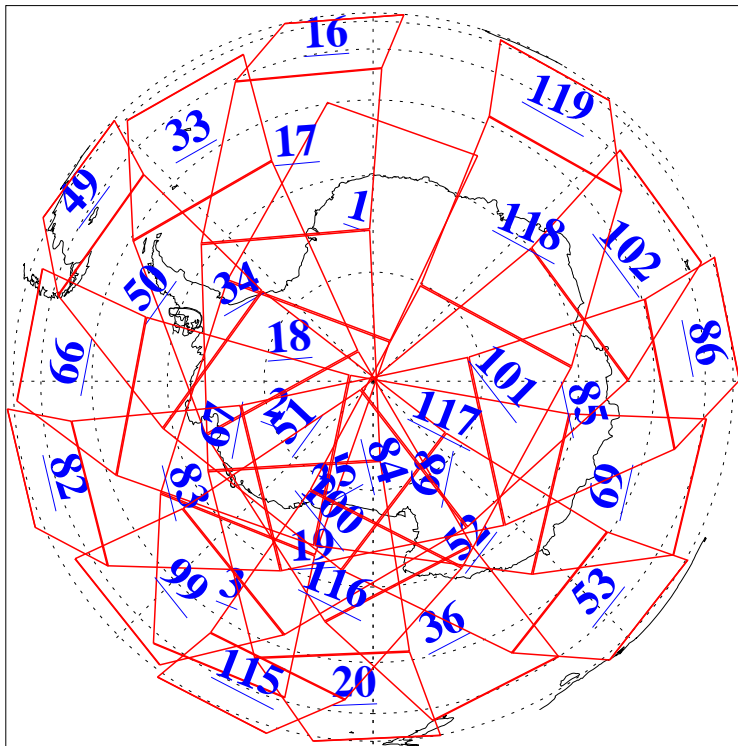

25 Mar 2022
DoY 84
Aqua Day 7265

Ascending Granules

Descending Granules

Legend: AMSU Available, HSB Available, AIRS Available

L1B Availability
 AMSU Granules: 240
 HSB Granules: 0
 AIRS Granules: 240

25 Mar 2022
 DoY 84
 Aqua Day 7265

Northern Hemisphere Granules

Southern Hemisphere Granules

Legend: AMSU Available, HSB Available, **AIRS Available**