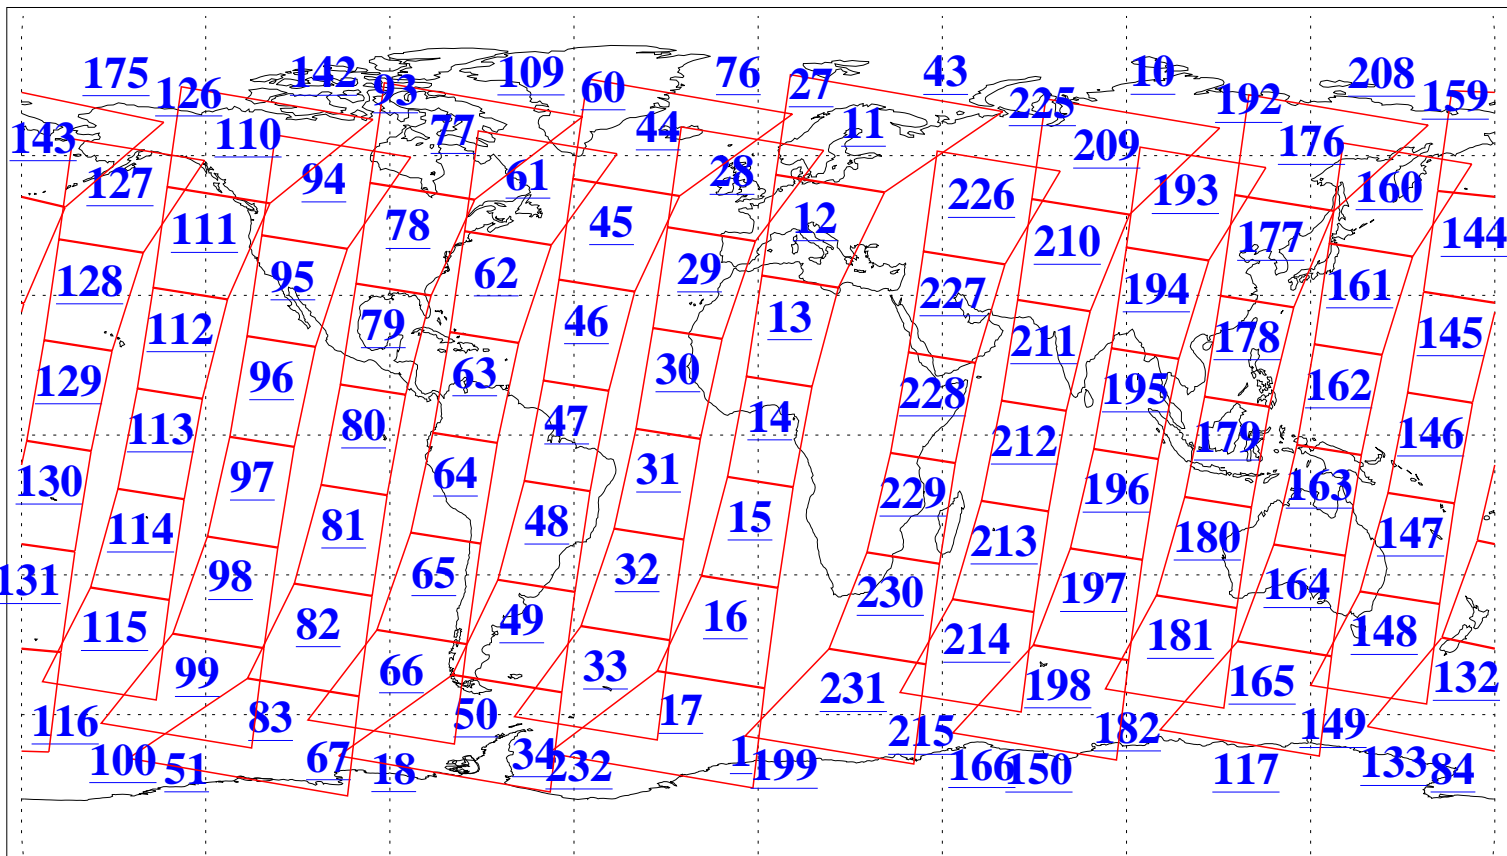

L1B Availability
AMSU Granules: 240
HSB Granules: 0
AIRS Granules: 240

25 Mar 2022
DoY 84
Aqua Day 7265
Granules: 1 to 120

Granules: 121 to 240

Legend: AMSU Available, HSB Available, AIRS Available

L1B Availability
AMSU Granules: 240
HSB Granules: 0
AIRS Granules: 240

25 Mar 2022
DoY 84
Aqua Day 7265

Ascending Granules

Descending Granules

Legend: AMSU Available, HSB Available, AIRS Available

L1B Availability
 AMSU Granules: 240
 HSB Granules: 0
 AIRS Granules: 240

25 Mar 2022
 DoY 84
 Aqua Day 7265

Northern Hemisphere Granules

Southern Hemisphere Granules

Legend: AMSU Available, HSB Available, **AIRS Available**