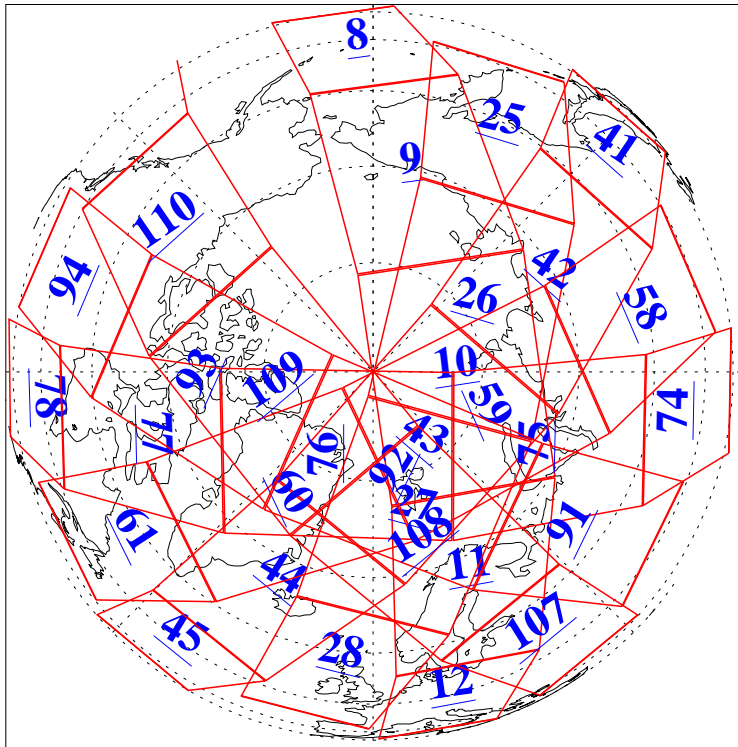

L1B Availability
AMSU Granules: 240
HSB Granules: 0
AIRS Granules: 240

25 Mar 2022
DoY 84
Aqua Day 7265
Granules: 1 to 120

Granules: 121 to 240

Legend: AMSU Available, HSB Available, AIRS Available

L1B Availability
AMSU Granules: 240
HSB Granules: 0
AIRS Granules: 240

25 Mar 2022
DoY 84
Aqua Day 7265

Ascending Granules

Descending Granules

Legend: AMSU Available, HSB Available, AIRS Available

L1B Availability
 AMSU Granules: 240
 HSB Granules: 0
 AIRS Granules: 240

25 Mar 2022
 DoY 84
 Aqua Day 7265

Northern Hemisphere Granules

Southern Hemisphere Granules

Legend: AMSU Available, HSB Available, **AIRS Available**