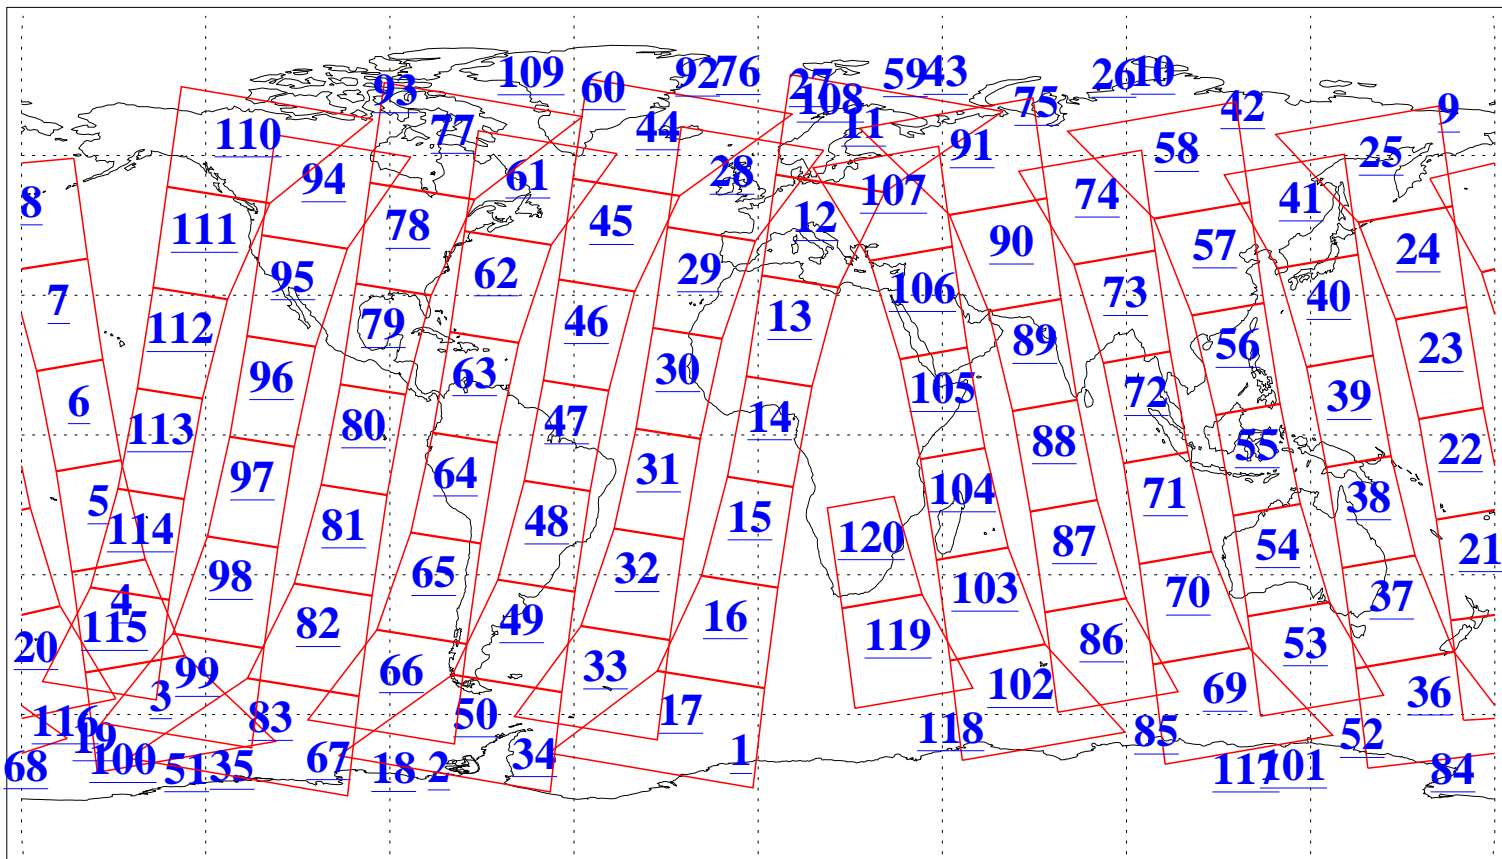

L1B Availability
AMSU Granules: 240
HSB Granules: 0
AIRS Granules: 240

25 Mar 2022
DoY 84
Aqua Day 7265
Granules: 1 to 120

Granules: 121 to 240

Legend: AMSU Available, HSB Available, AIRS Available

L1B Availability
AMSU Granules: 240
HSB Granules: 0
AIRS Granules: 240

25 Mar 2022
DoY 84
Aqua Day 7265

Ascending Granules

Descending Granules

Legend: AMSU Available, HSB Available, AIRS Available

L1B Availability
 AMSU Granules: 240
 HSB Granules: 0
 AIRS Granules: 240

25 Mar 2022
 DoY 84
 Aqua Day 7265

Northern Hemisphere Granules

Southern Hemisphere Granules

Legend: AMSU Available, HSB Available, **AIRS Available**