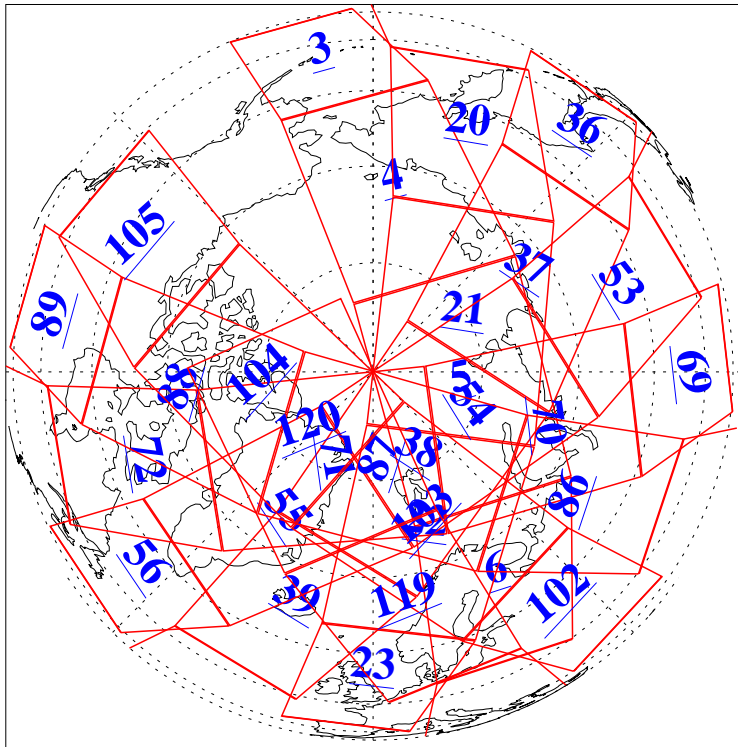

L1B Availability
AMSU Granules: 239
HSB Granules: 0
AIRS Granules: 240

22 Mar 2022
DoY 81
Aqua Day 7262
Granules: 1 to 120

Granules: 121 to 240

Legend: AMSU Available, *HSB Available*, *AIRS Available*

L1B Availability
AMSU Granules: 239
HSB Granules: 0
AIRS Granules: 240

22 Mar 2022
DoY 81
Aqua Day 7262

Ascending Granules

Descending Granules

Legend: AMSU Available, *HSB Available*, *AIRS Available*

L1B Availability
 AMSU Granules: 239
 HSB Granules: 0
 AIRS Granules: 240

22 Mar 2022
 DoY 81
 Aqua Day 7262

Northern Hemisphere Granules

Southern Hemisphere Granules

Legend: AMSU Available, HSB Available, **AIRS Available**