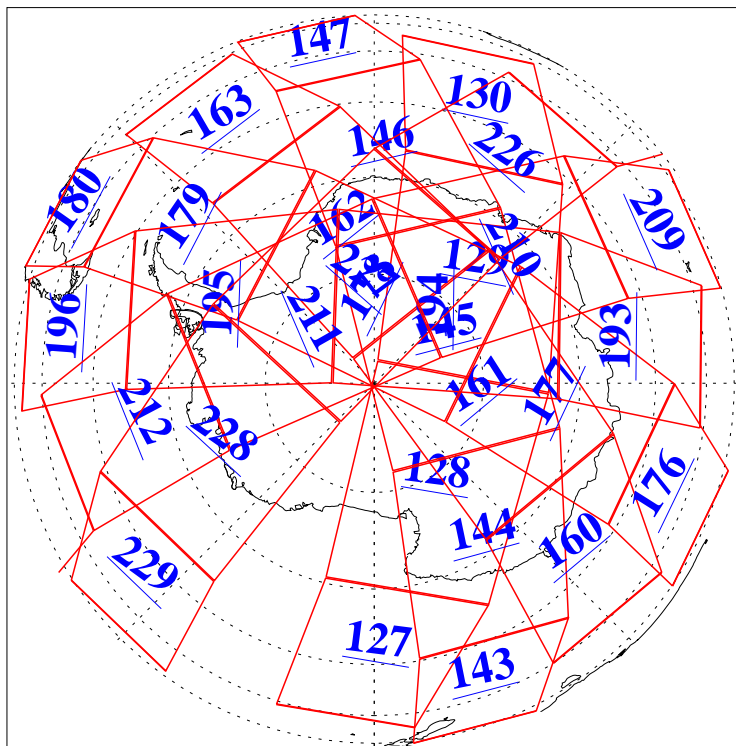

22 Mar 2022
DoY 81
Aqua Day 7262

Ascending Granules

Descending Granules

Legend: AMSU Available, *HSB Available*, *AIRS Available*

L1B Availability
 AMSU Granules: 239
 HSB Granules: 0
 AIRS Granules: 240

22 Mar 2022
 DoY 81
 Aqua Day 7262

Northern Hemisphere Granules

Southern Hemisphere Granules

Legend: AMSU Available, HSB Available, **AIRS Available**