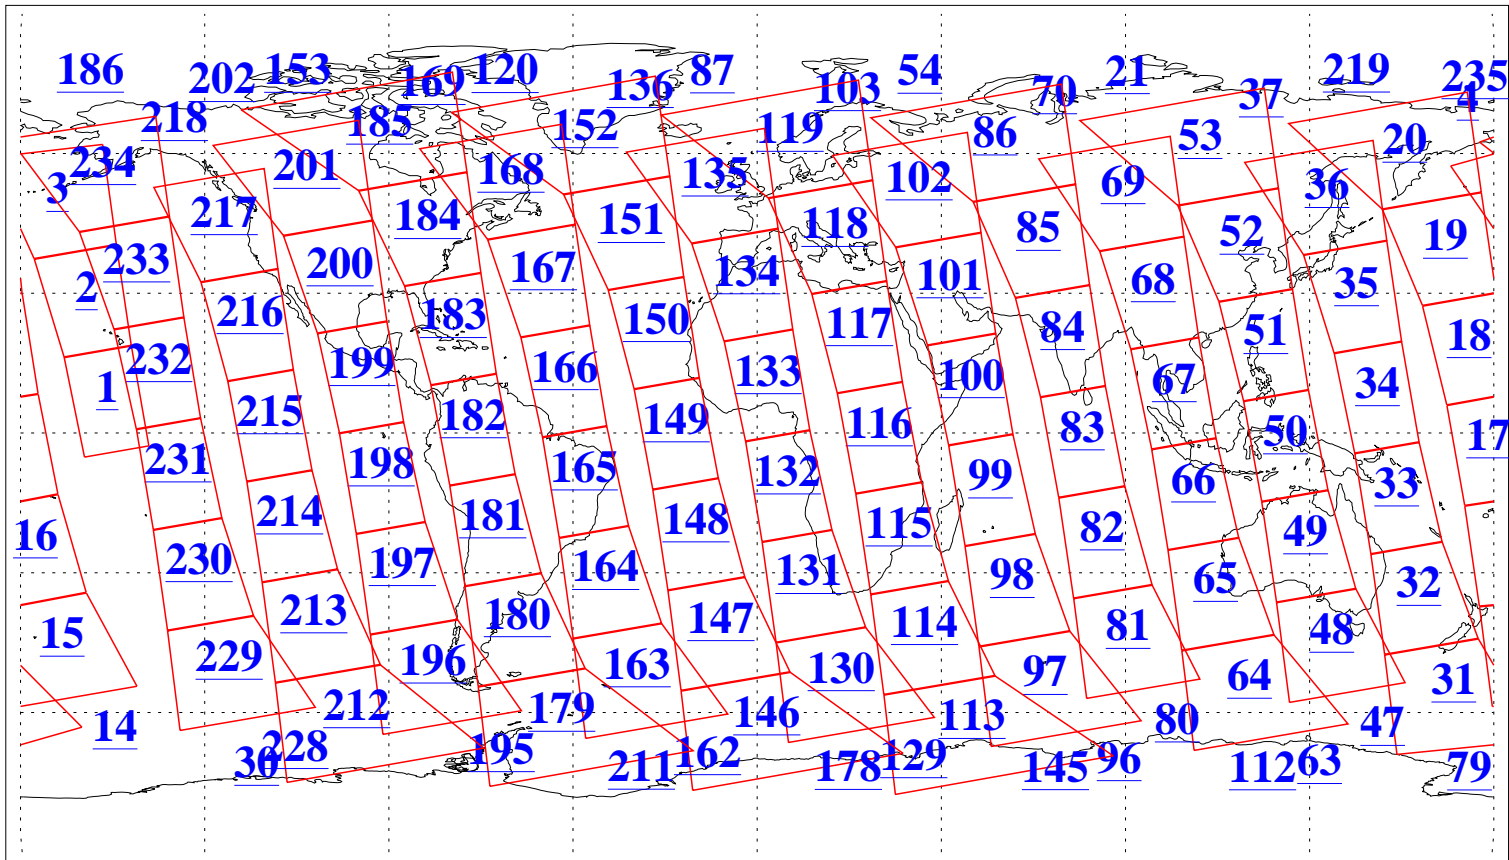

L1B Availability
AMSU Granules: 239
HSB Granules: 0
AIRS Granules: 240

22 Mar 2022
DoY 81
Aqua Day 7262
Granules: 1 to 120

Granules: 121 to 240

Legend: AMSU Available, *HSB Available*, *AIRS Available*

L1B Availability
AMSU Granules: 239
HSB Granules: 0
AIRS Granules: 240

22 Mar 2022
DoY 81
Aqua Day 7262

Ascending Granules

Descending Granules

Legend: AMSU Available, *HSB Available*, *AIRS Available*

L1B Availability
 AMSU Granules: 239
 HSB Granules: 0
 AIRS Granules: 240

22 Mar 2022
 DoY 81
 Aqua Day 7262

Northern Hemisphere Granules

Southern Hemisphere Granules

Legend: AMSU Available, HSB Available, **AIRS Available**