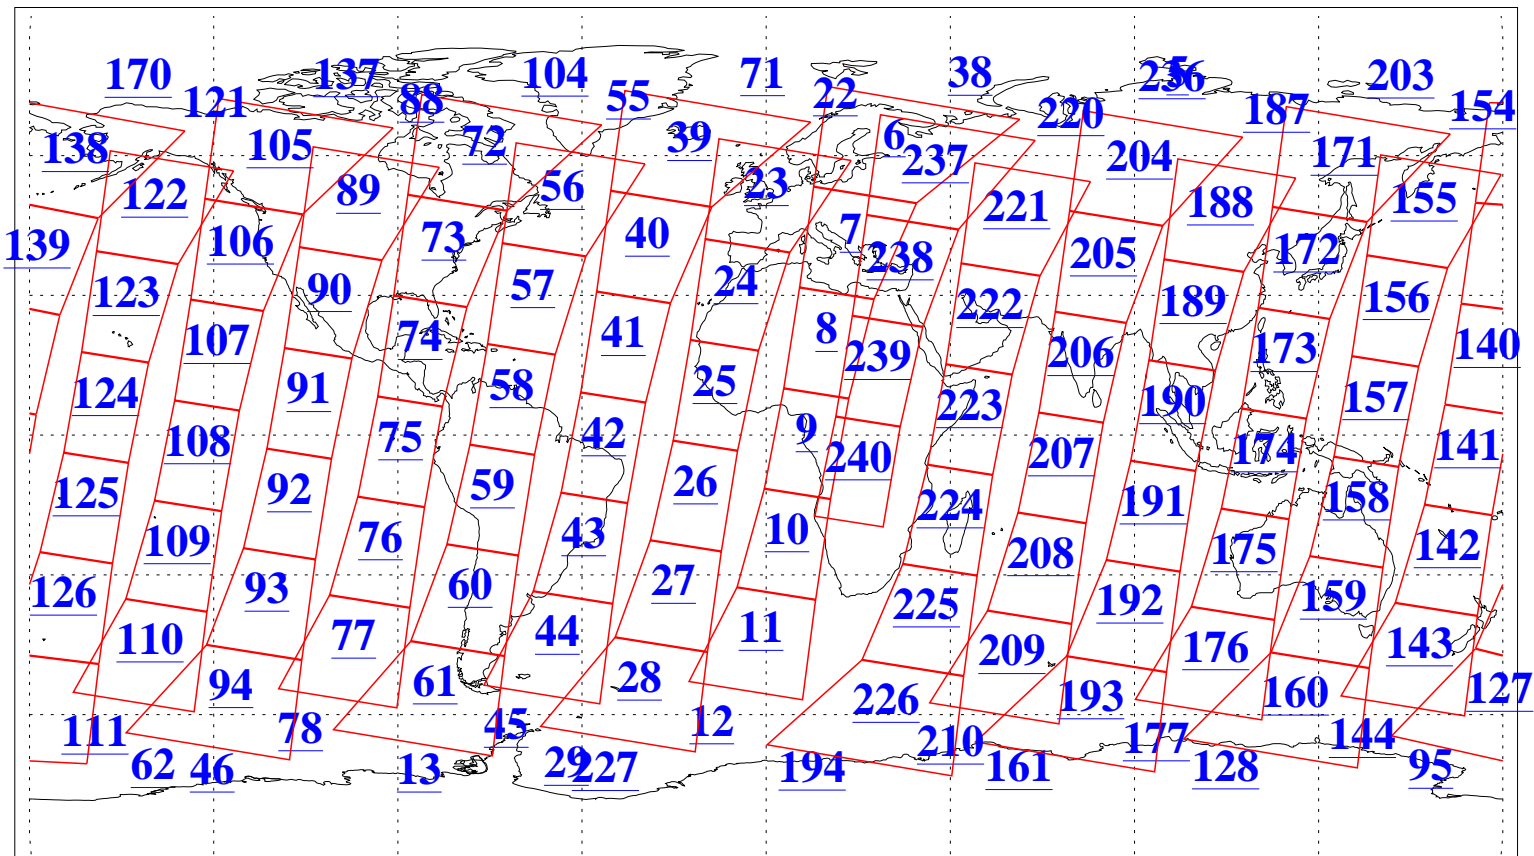

L1B Availability
AMSU Granules: 239
HSB Granules: 0
AIRS Granules: 240

22 Mar 2022
DoY 81
Aqua Day 7262
Granules: 1 to 120

Granules: 121 to 240

Legend: AMSU Available, *HSB Available*, *AIRS Available*

L1B Availability
AMSU Granules: 239
HSB Granules: 0
AIRS Granules: 240

22 Mar 2022
DoY 81
Aqua Day 7262

Ascending Granules

Descending Granules

Legend: AMSU Available, *HSB Available*, *AIRS Available*

L1B Availability
 AMSU Granules: 239
 HSB Granules: 0
 AIRS Granules: 240

22 Mar 2022
 DoY 81
 Aqua Day 7262

Northern Hemisphere Granules

Southern Hemisphere Granules

Legend: AMSU Available, HSB Available, **AIRS Available**