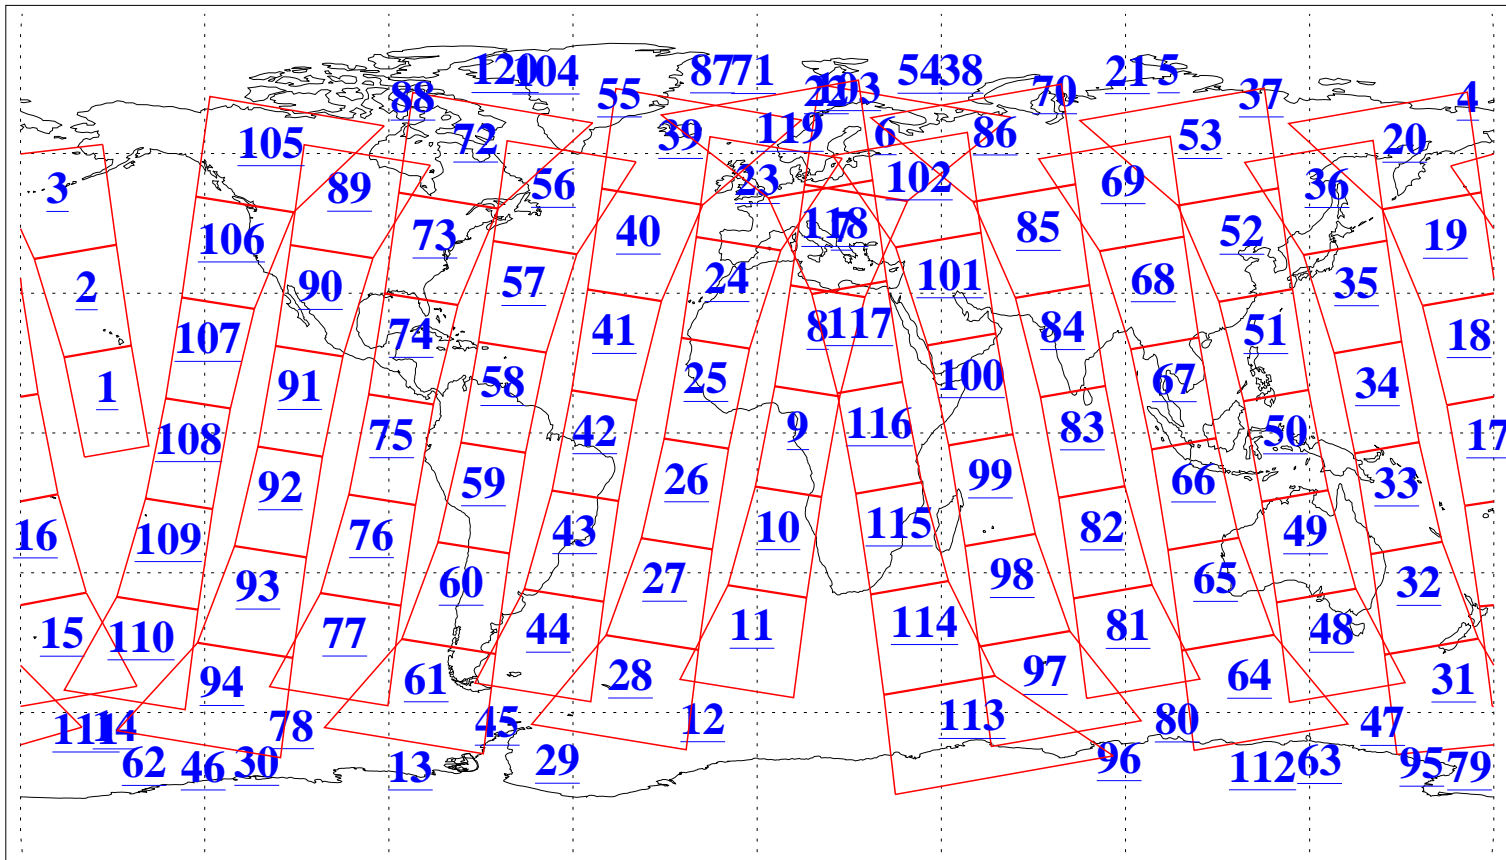

L1B Availability
AMSU Granules: 239
HSB Granules: 0
AIRS Granules: 240

22 Mar 2022
DoY 81
Aqua Day 7262
Granules: 1 to 120

Granules: 121 to 240

Legend: AMSU Available, *HSB Available*, *AIRS Available*

L1B Availability
AMSU Granules: 239
HSB Granules: 0
AIRS Granules: 240

22 Mar 2022
DoY 81
Aqua Day 7262

Ascending Granules

Descending Granules

Legend: AMSU Available, *HSB Available*, *AIRS Available*

L1B Availability
 AMSU Granules: 239
 HSB Granules: 0
 AIRS Granules: 240

22 Mar 2022
 DoY 81
 Aqua Day 7262

Northern Hemisphere Granules

Southern Hemisphere Granules

Legend: AMSU Available, HSB Available, **AIRS Available**