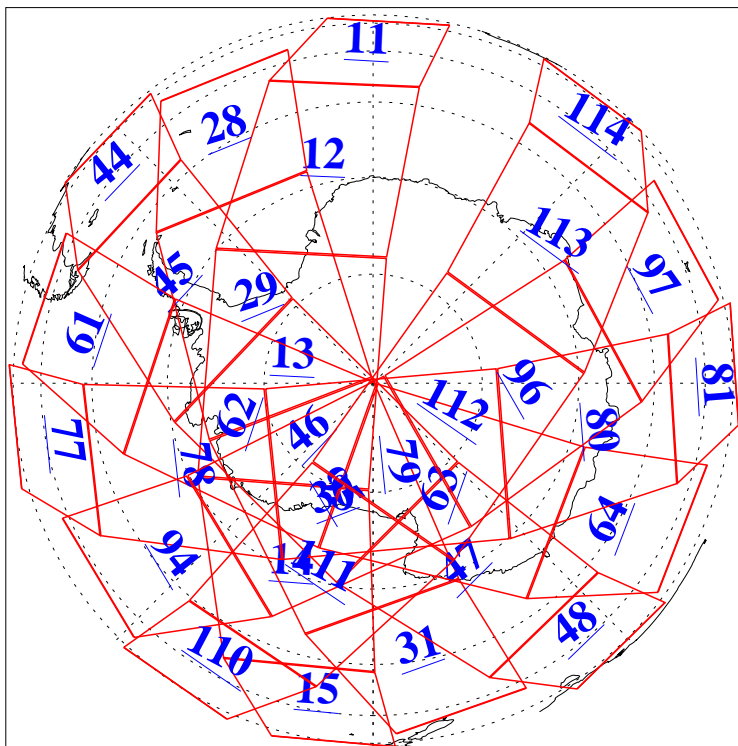

L1B Availability
AMSU Granules: 239
HSB Granules: 0
AIRS Granules: 240

22 Mar 2022
DoY 81
Aqua Day 7262
Granules: 1 to 120

Granules: 121 to 240

Legend: AMSU Available, *HSB Available*, *AIRS Available*

L1B Availability
AMSU Granules: 239
HSB Granules: 0
AIRS Granules: 240

22 Mar 2022
DoY 81
Aqua Day 7262

Ascending Granules

Descending Granules

Legend: AMSU Available, *HSB Available*, *AIRS Available*

L1B Availability
 AMSU Granules: 239
 HSB Granules: 0
 AIRS Granules: 240

22 Mar 2022
 DoY 81
 Aqua Day 7262

Northern Hemisphere Granules

Southern Hemisphere Granules

Legend: AMSU Available, HSB Available, **AIRS Available**