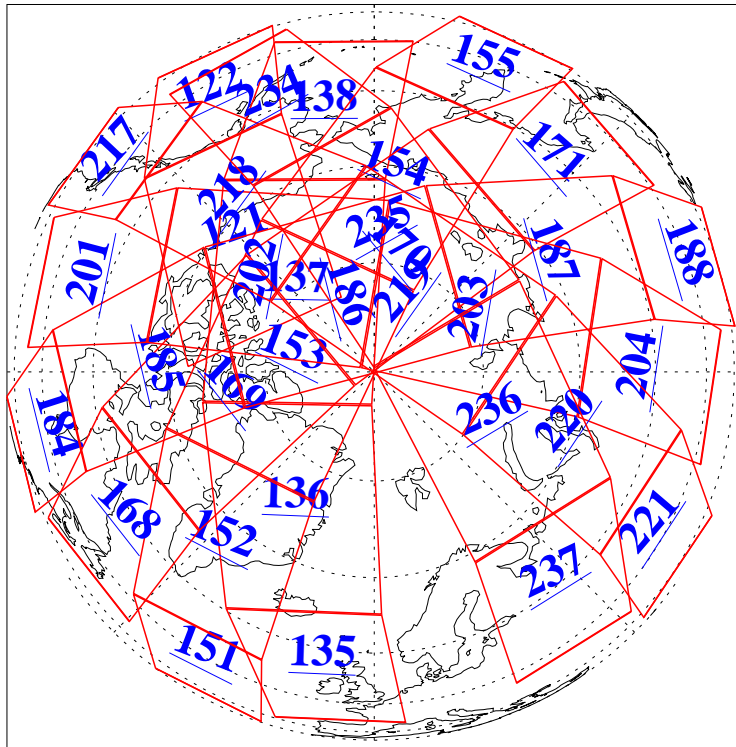

22 Mar 2022
DoY 81
Aqua Day 7262

Ascending Granules

Descending Granules

Legend: AMSU Available, *HSB Available*, *AIRS Available*

L1B Availability
 AMSU Granules: 239
 HSB Granules: 0
 AIRS Granules: 240

22 Mar 2022
 DoY 81
 Aqua Day 7262

Northern Hemisphere Granules

Southern Hemisphere Granules

Legend: AMSU Available, HSB Available, **AIRS Available**