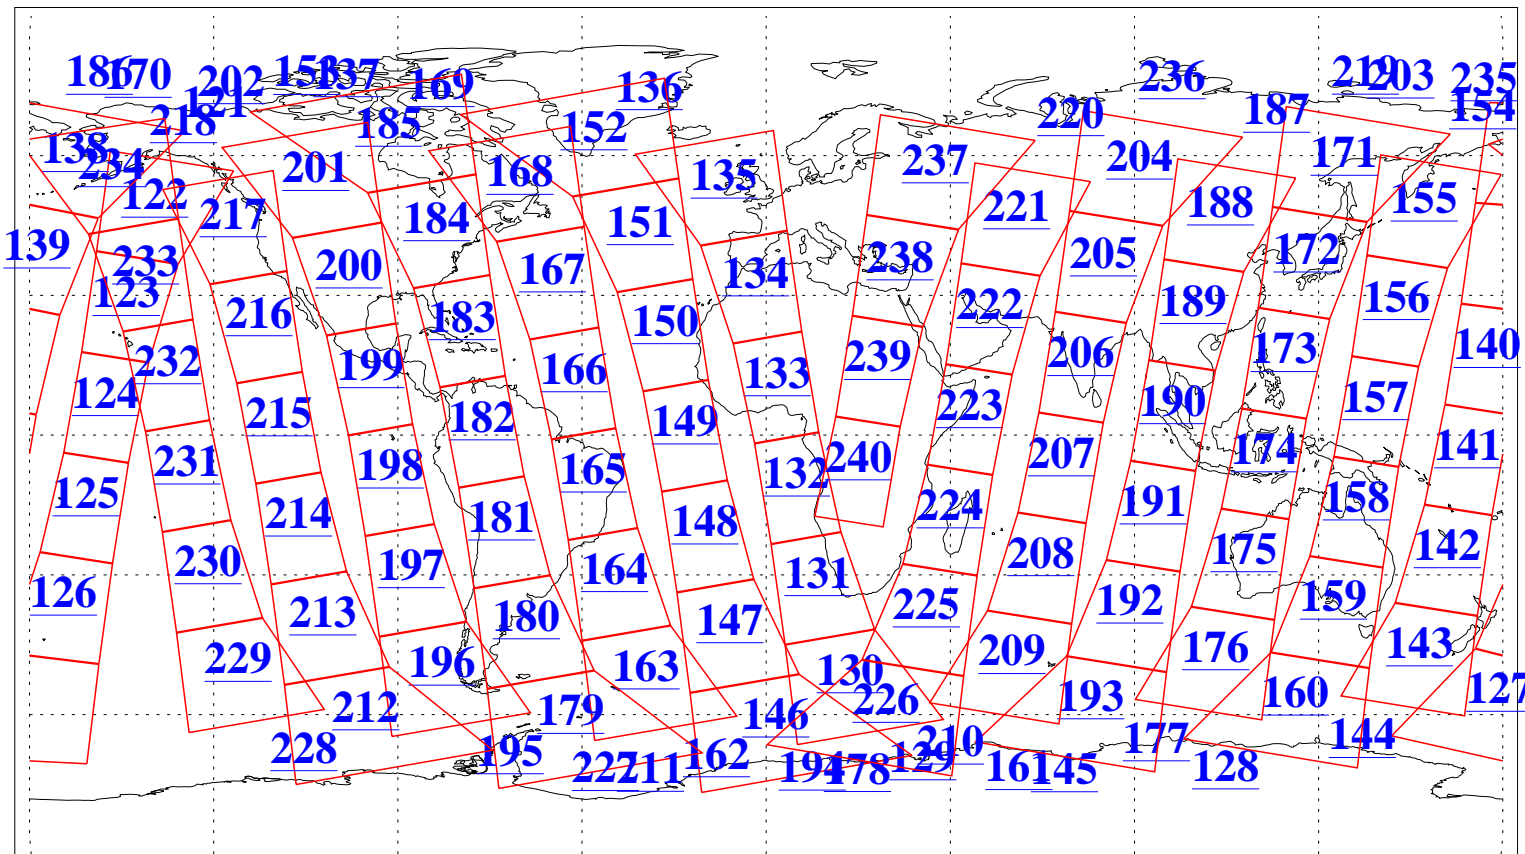

L1B Availability
AMSU Granules: 239
HSB Granules: 0
AIRS Granules: 240

22 Mar 2022
DoY 81
Aqua Day 7262
Granules: 1 to 120

Granules: 121 to 240

Legend: AMSU Available, *HSB Available*, *AIRS Available*

L1B Availability
AMSU Granules: 239
HSB Granules: 0
AIRS Granules: 240

22 Mar 2022
DoY 81
Aqua Day 7262

Ascending Granules

Descending Granules

Legend: AMSU Available, *HSB Available*, *AIRS Available*

L1B Availability
 AMSU Granules: 239
 HSB Granules: 0
 AIRS Granules: 240

22 Mar 2022
 DoY 81
 Aqua Day 7262

Northern Hemisphere Granules

Southern Hemisphere Granules

Legend: AMSU Available, HSB Available, **AIRS Available**