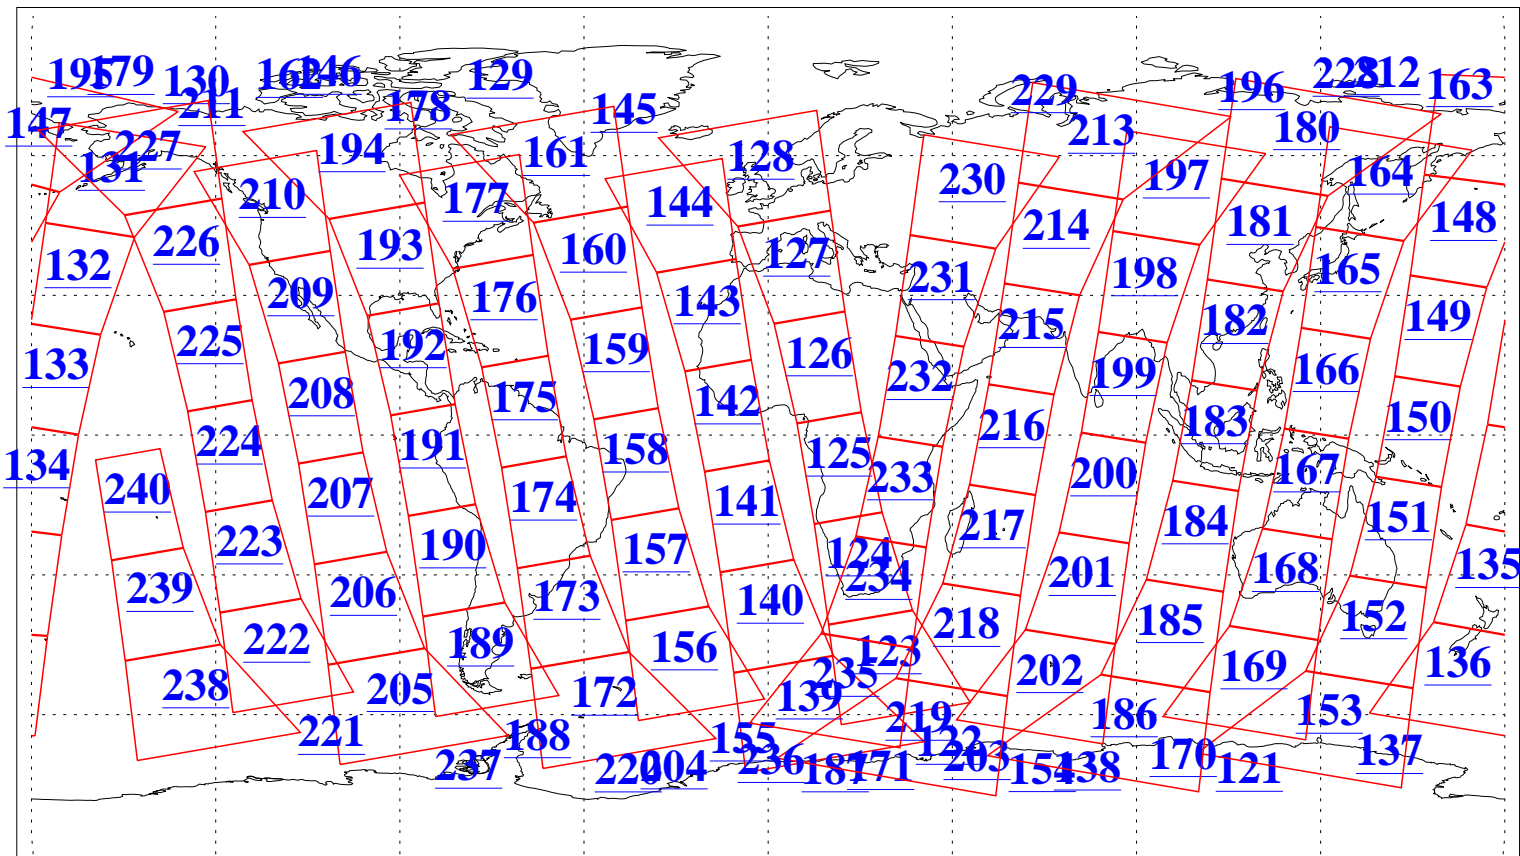

L1B Availability
AMSU Granules: 240
HSB Granules: 0
AIRS Granules: 240

21 Mar 2022
DoY 80
Aqua Day 7261
Granules: 1 to 120

Granules: 121 to 240

Legend: AMSU Available, *HSB Available*, *AIRS Available*

L1B Availability
AMSU Granules: 240
HSB Granules: 0
AIRS Granules: 240

21 Mar 2022
DoY 80
Aqua Day 7261
Ascending Granules

Descending Granules

Legend: AMSU Available, *HSB Available*, *AIRS Available*

L1B Availability
 AMSU Granules: 240
 HSB Granules: 0
 AIRS Granules: 240