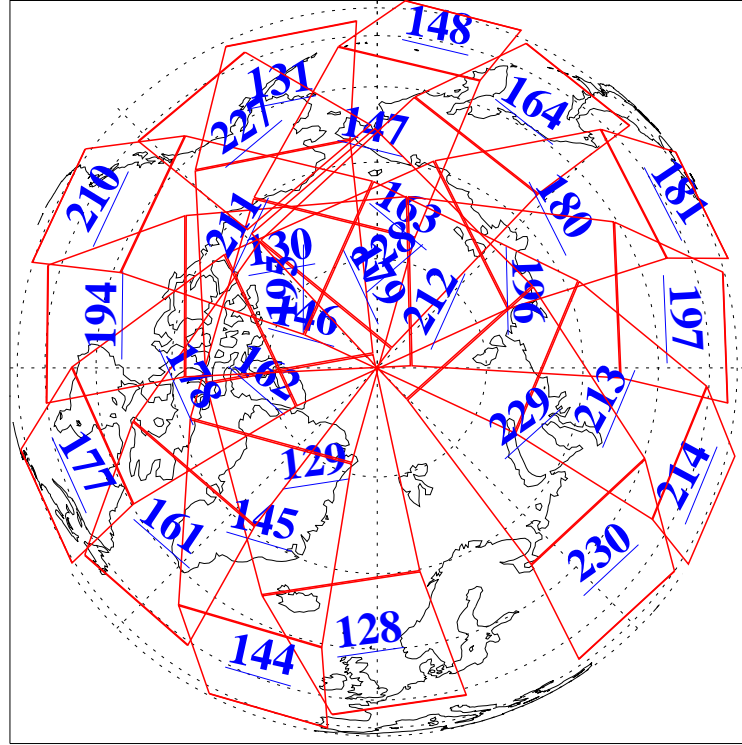

L1B Availability
AMSU Granules: 240
HSB Granules: 0
AIRS Granules: 240

21 Mar 2022
DoY 80
Aqua Day 7261

Northern Hemisphere Granules

Southern Hemisphere Granules