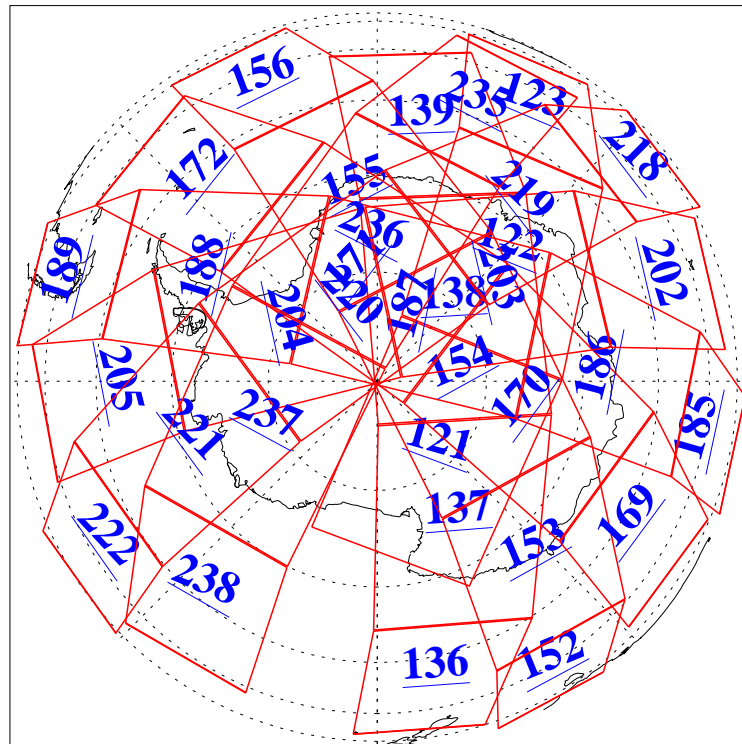

L1B Availability
AMSU Granules: 240
HSB Granules: 0
AIRS Granules: 240

21 Mar 2022
DoY 80
Aqua Day 7261
Granules: 1 to 120

Granules: 121 to 240

Legend: AMSU Available, *HSB Available*, *AIRS Available*

L1B Availability
AMSU Granules: 240
HSB Granules: 0
AIRS Granules: 240

21 Mar 2022
DoY 80
Aqua Day 7261
Ascending Granules

Descending Granules

Legend: AMSU Available, *HSB Available*, *AIRS Available*

L1B Availability
 AMSU Granules: 240
 HSB Granules: 0
 AIRS Granules: 240

21 Mar 2022
 DoY 80
 Aqua Day 7261

Northern Hemisphere Granules

Southern Hemisphere Granules

Legend: AMSU Available, **AIRS Available**, HSB Available