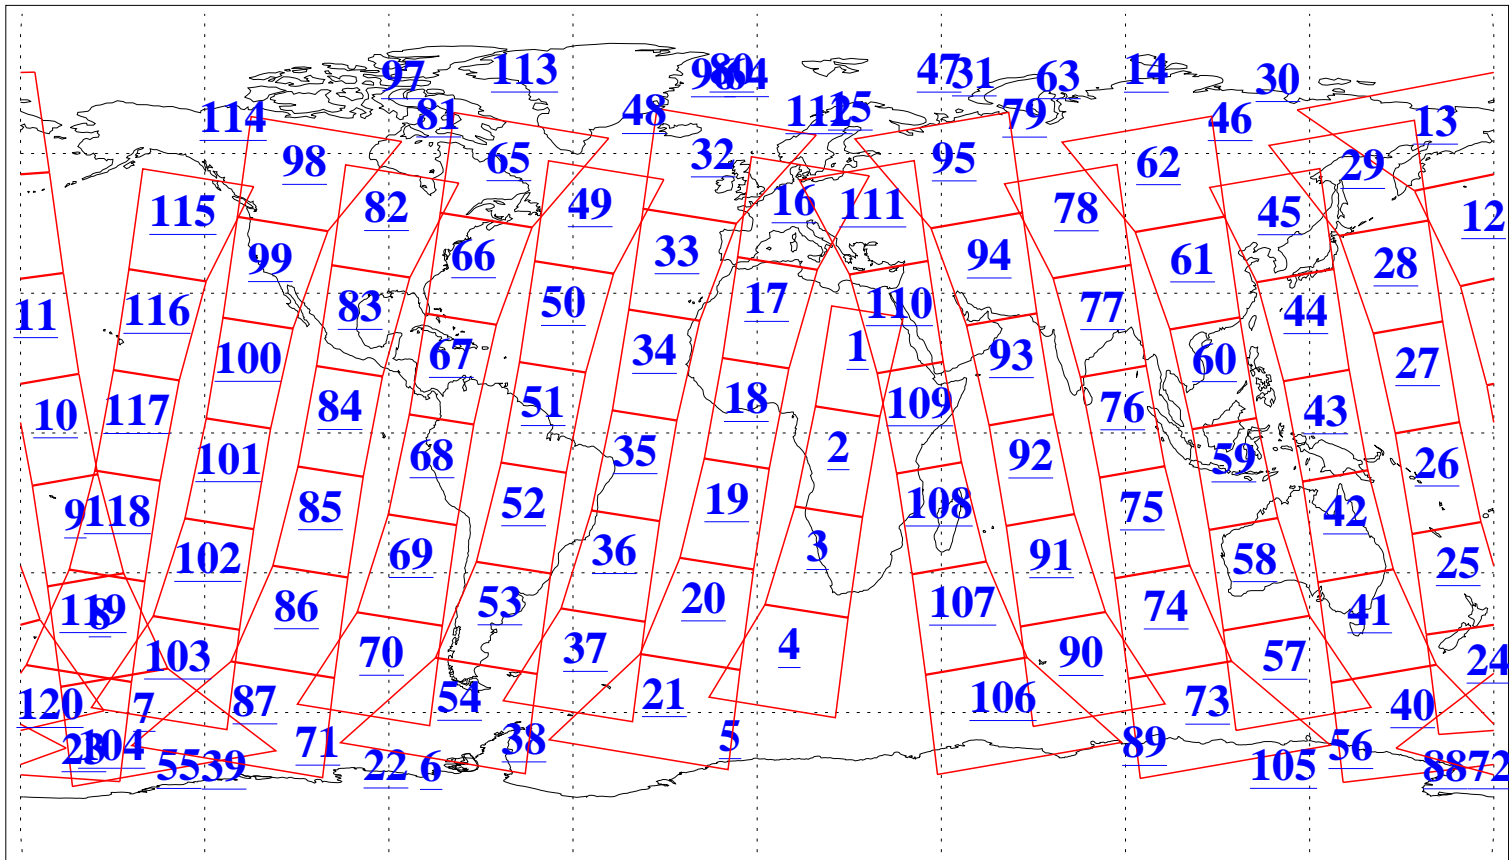

L1B Availability
AMSU Granules: 240
HSB Granules: 0
AIRS Granules: 240

21 Mar 2022
DoY 80
Aqua Day 7261
Granules: 1 to 120

Granules: 121 to 240

Legend: AMSU Available, *HSB Available*, *AIRS Available*

L1B Availability
AMSU Granules: 240
HSB Granules: 0
AIRS Granules: 240

21 Mar 2022
DoY 80
Aqua Day 7261
Ascending Granules

Descending Granules

Legend: AMSU Available, *HSB Available*, *AIRS Available*

L1B Availability
 AMSU Granules: 240
 HSB Granules: 0
 AIRS Granules: 240

21 Mar 2022
 DoY 80
 Aqua Day 7261

Northern Hemisphere Granules

Southern Hemisphere Granules

Legend: AMSU Available, **AIRS Available**, HSB Available