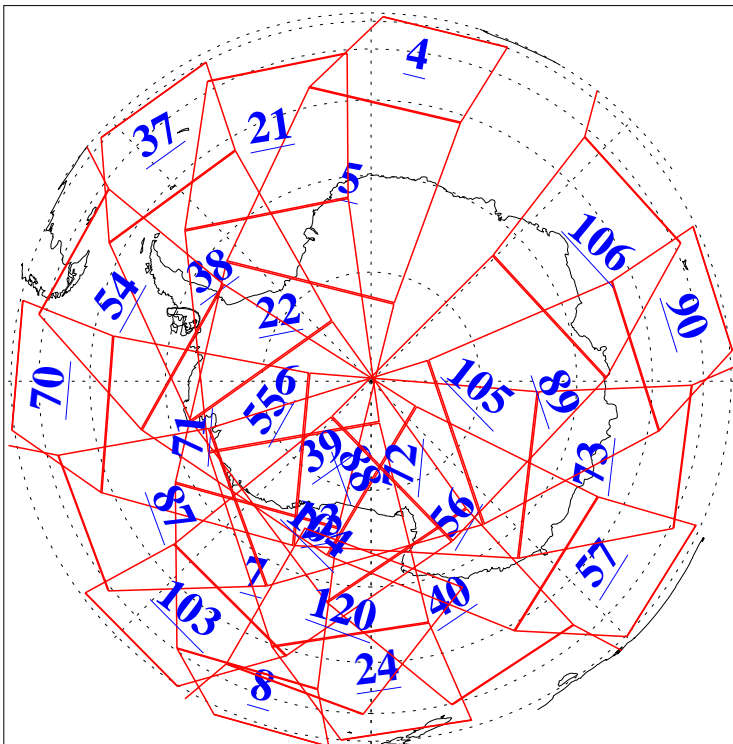

L1B Availability
AMSU Granules: 240
HSB Granules: 0
AIRS Granules: 240

21 Mar 2022
DoY 80
Aqua Day 7261
Granules: 1 to 120

Granules: 121 to 240

Legend: AMSU Available, *HSB Available*, *AIRS Available*

L1B Availability
AMSU Granules: 240
HSB Granules: 0
AIRS Granules: 240

21 Mar 2022
DoY 80
Aqua Day 7261
Ascending Granules

Descending Granules

Legend: AMSU Available, *HSB Available*, *AIRS Available*

L1B Availability
 AMSU Granules: 240
 HSB Granules: 0
 AIRS Granules: 240

21 Mar 2022
 DoY 80
 Aqua Day 7261

Northern Hemisphere Granules

Southern Hemisphere Granules

Legend: AMSU Available, **AIRS Available**, HSB Available