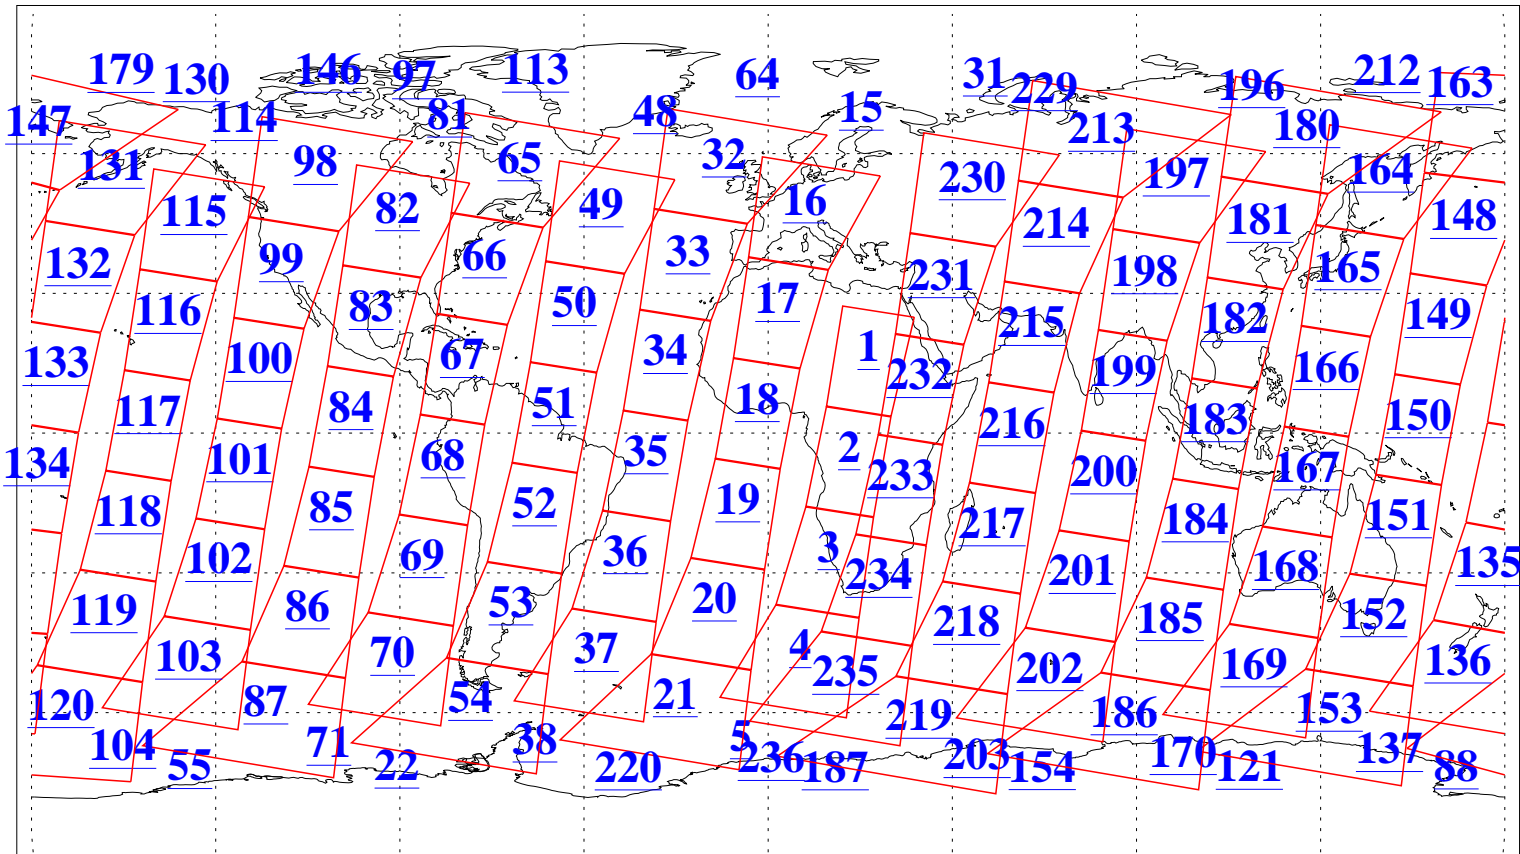

L1B Availability
AMSU Granules: 240
HSB Granules: 0
AIRS Granules: 240

21 Mar 2022
DoY 80
Aqua Day 7261
Granules: 1 to 120

Granules: 121 to 240

Legend: AMSU Available, *HSB Available*, *AIRS Available*

L1B Availability
AMSU Granules: 240
HSB Granules: 0
AIRS Granules: 240

21 Mar 2022
DoY 80
Aqua Day 7261
Ascending Granules

Descending Granules

Legend: AMSU Available, *HSB Available*, *AIRS Available*

L1B Availability
 AMSU Granules: 240
 HSB Granules: 0
 AIRS Granules: 240