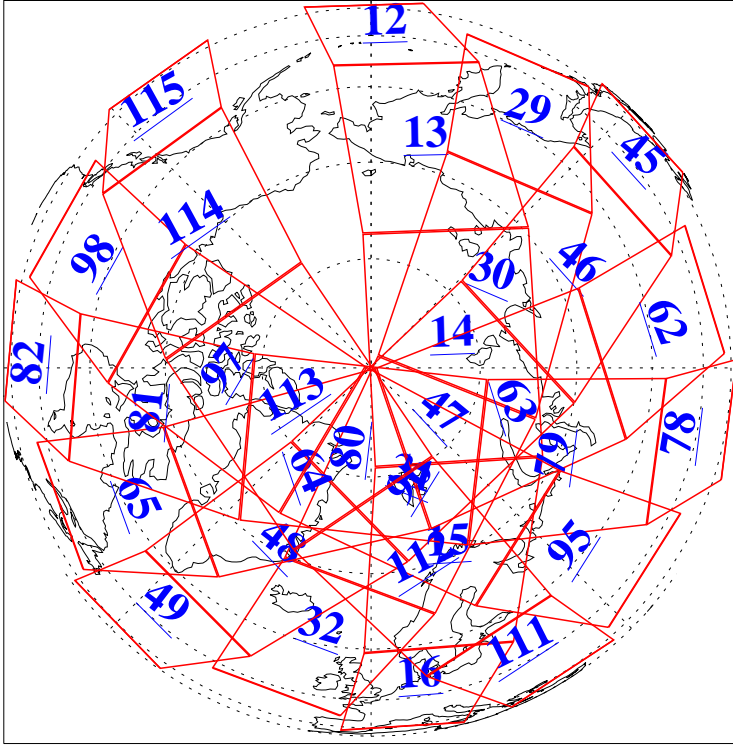

L1B Availability
AMSU Granules: 240
HSB Granules: 0
AIRS Granules: 240

21 Mar 2022
DoY 80
Aqua Day 7261
Granules: 1 to 120

Granules: 121 to 240

Legend: AMSU Available, *HSB Available*, *AIRS Available*

L1B Availability
AMSU Granules: 240
HSB Granules: 0
AIRS Granules: 240

21 Mar 2022
DoY 80
Aqua Day 7261
Ascending Granules

Descending Granules

Legend: AMSU Available, *HSB Available*, *AIRS Available*

L1B Availability
 AMSU Granules: 240
 HSB Granules: 0
 AIRS Granules: 240

21 Mar 2022
 DoY 80
 Aqua Day 7261

Northern Hemisphere Granules

Southern Hemisphere Granules

Legend: AMSU Available, **AIRS Available**, HSB Available