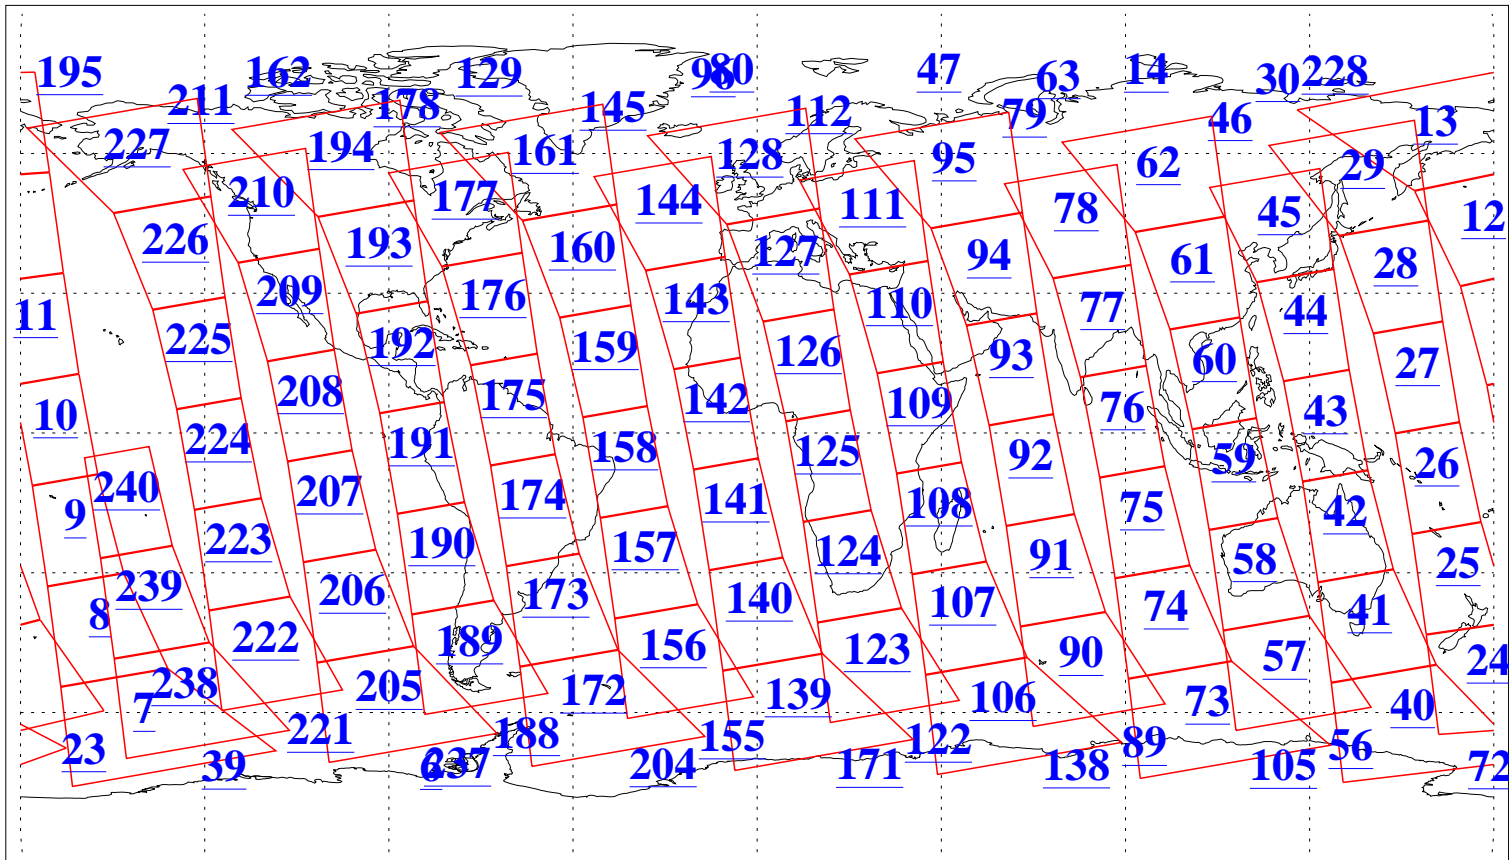

L1B Availability
AMSU Granules: 240
HSB Granules: 0
AIRS Granules: 240

21 Mar 2022
DoY 80
Aqua Day 7261
Granules: 1 to 120

Granules: 121 to 240

Legend: AMSU Available, *HSB Available*, *AIRS Available*

L1B Availability
AMSU Granules: 240
HSB Granules: 0
AIRS Granules: 240

21 Mar 2022
DoY 80
Aqua Day 7261
Ascending Granules

Descending Granules

Legend: AMSU Available, *HSB Available*, *AIRS Available*

L1B Availability
 AMSU Granules: 240
 HSB Granules: 0
 AIRS Granules: 240