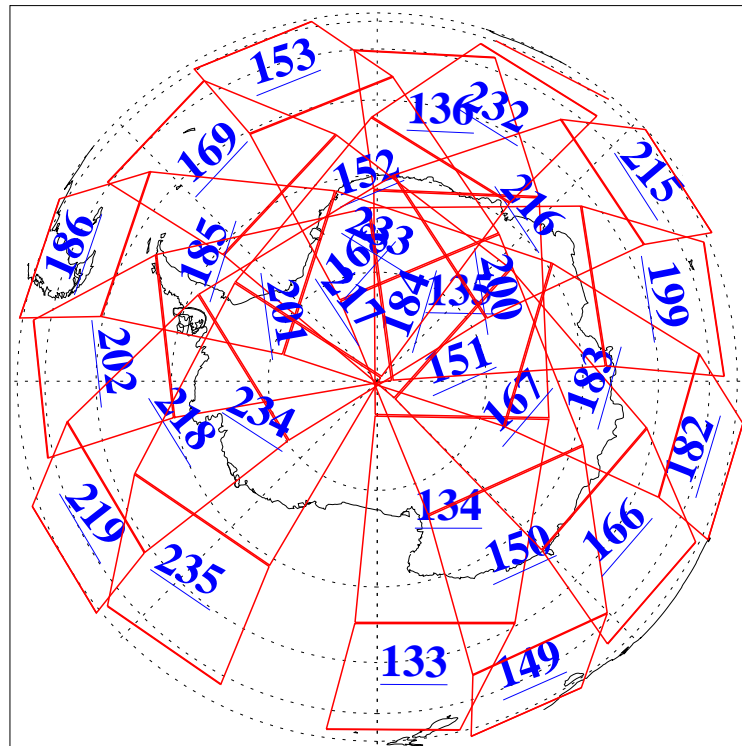

Legend: AMSU Available, HSB Available, AIRS Available