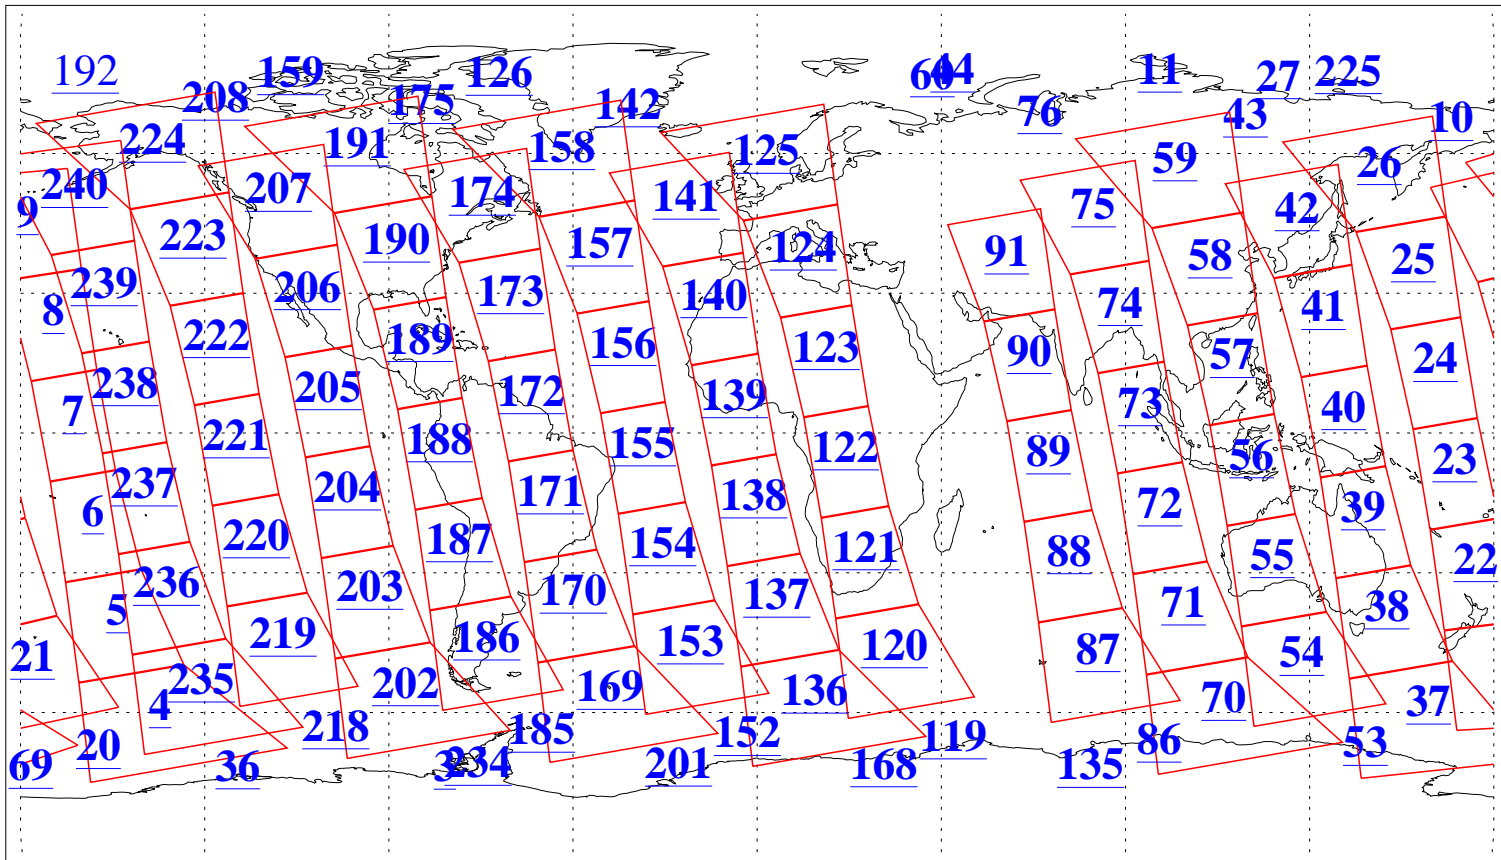

L1B Availability
 AMSU Granules: 221
 HSB Granules: 0
 AIRS Granules: 218

16 Mar 2022
 DoY 75
 Aqua Day 7256
 Granules: 1 to 120

Granules: 121 to 240

Legend: AMSU Available, HSB Available, AIRS Available

L1B Availability
 AMSU Granules: 221
 HSB Granules: 0
 AIRS Granules: 218

16 Mar 2022
 DoY 75
 Aqua Day 7256

Ascending Granules

Descending Granules

Legend: AMSU Available, HSB Available, AIRS Available

L1B Availability
 AMSU Granules: 221
 HSB Granules: 0
 AIRS Granules: 218

16 Mar 2022
 DoY 75
 Aqua Day 7256

Northern Hemisphere Granules

Southern Hemisphere Granules

Legend: AMSU Available, HSB Available, AIRS Available