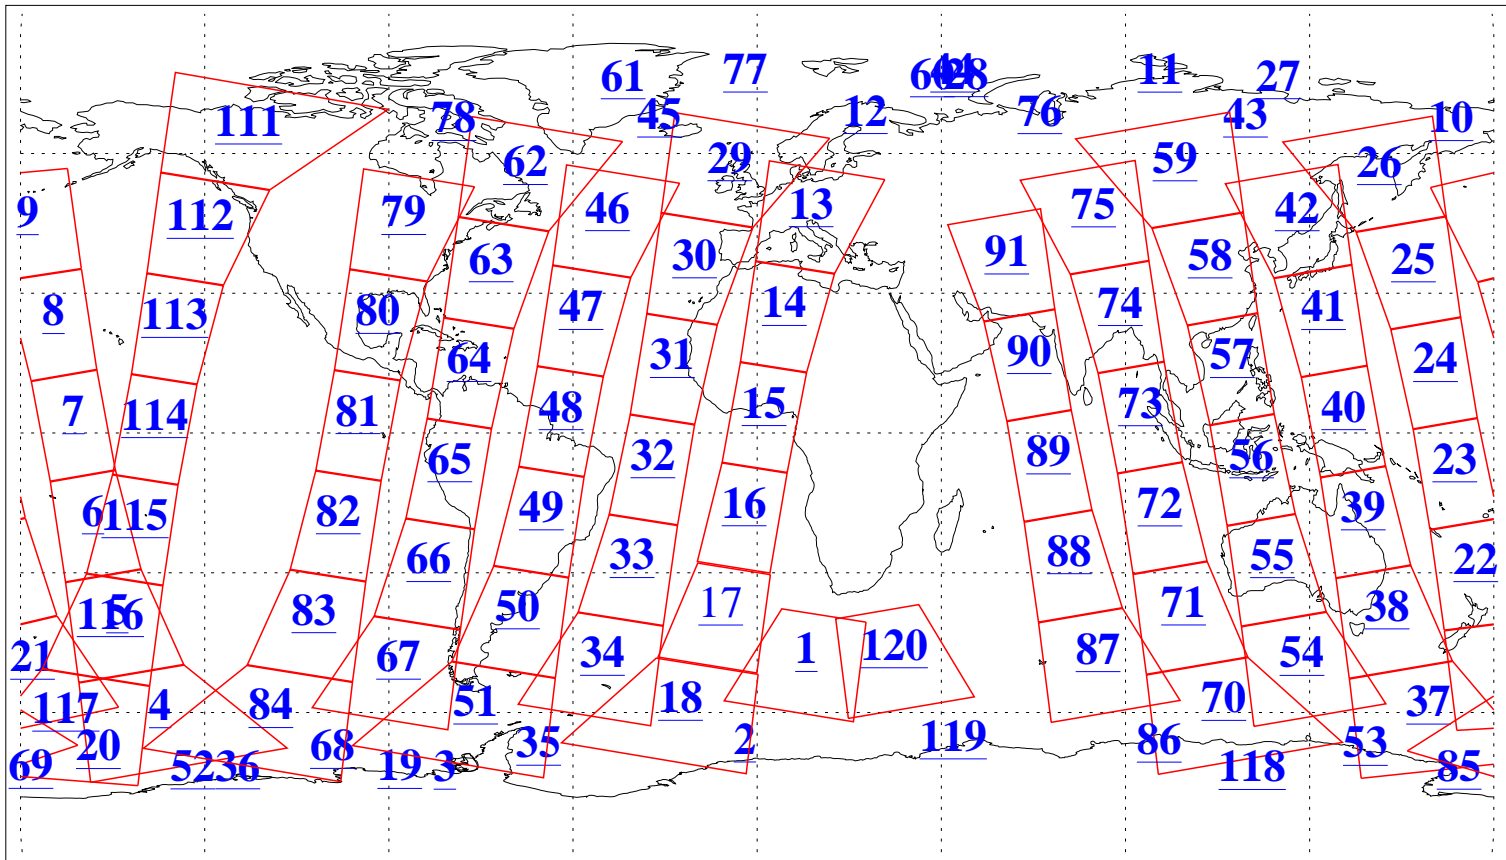

L1B Availability
 AMSU Granules: 221
 HSB Granules: 0
 AIRS Granules: 218

16 Mar 2022
 DoY 75
 Aqua Day 7256
 Granules: 1 to 120

Granules: 121 to 240

Legend: AMSU Available, HSB Available, AIRS Available

L1B Availability
 AMSU Granules: 221
 HSB Granules: 0
 AIRS Granules: 218

16 Mar 2022
 DoY 75
 Aqua Day 7256

Ascending Granules

Descending Granules

Legend: AMSU Available, HSB Available, AIRS Available

L1B Availability
 AMSU Granules: 221
 HSB Granules: 0
 AIRS Granules: 218

16 Mar 2022
 DoY 75
 Aqua Day 7256

Northern Hemisphere Granules

Southern Hemisphere Granules

Legend: AMSU Available, HSB Available, AIRS Available