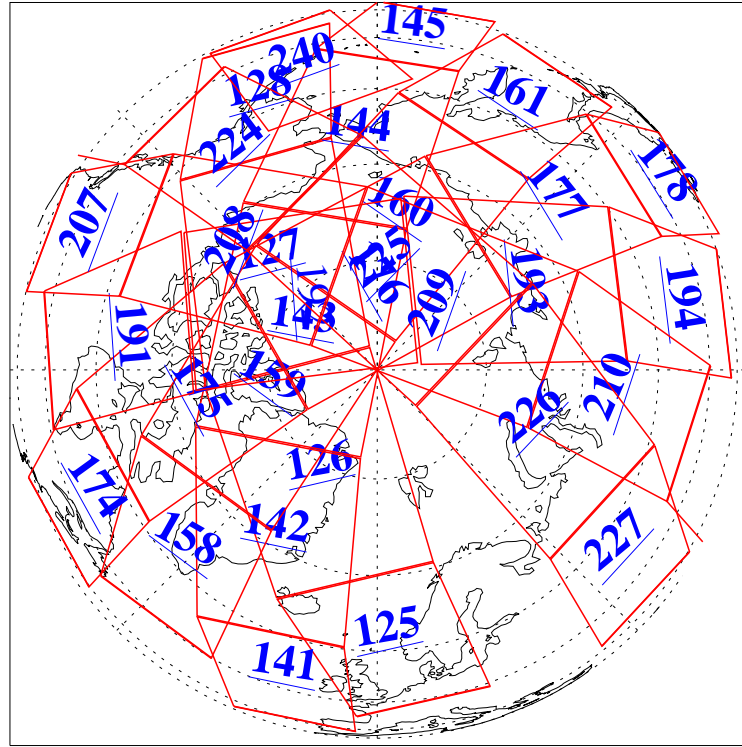

L1B Availability
 AMSU Granules: 221
 HSB Granules: 0
 AIRS Granules: 218

16 Mar 2022
 DoY 75
 Aqua Day 7256
 Granules: 1 to 120

Granules: 121 to 240

Legend: AMSU Available, HSB Available, AIRS Available

L1B Availability
 AMSU Granules: 221
 HSB Granules: 0
 AIRS Granules: 218

16 Mar 2022
 DoY 75
 Aqua Day 7256

Ascending Granules

Descending Granules

Legend: AMSU Available, HSB Available, AIRS Available

L1B Availability
 AMSU Granules: 221
 HSB Granules: 0
 AIRS Granules: 218

16 Mar 2022
 DoY 75
 Aqua Day 7256

Northern Hemisphere Granules

Southern Hemisphere Granules

Legend: AMSU Available, HSB Available, AIRS Available