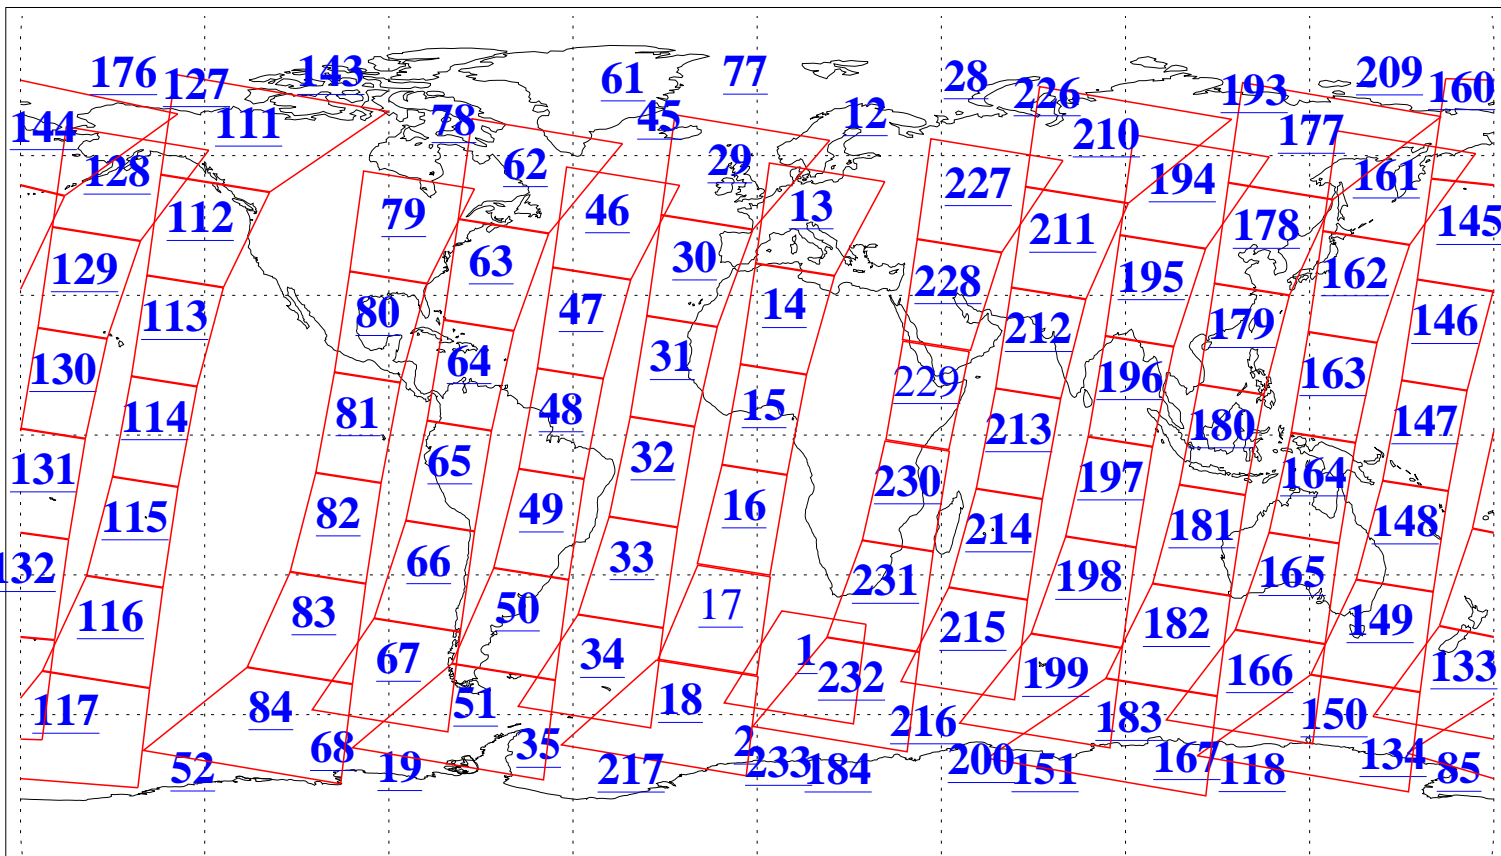

L1B Availability
 AMSU Granules: 221
 HSB Granules: 0
 AIRS Granules: 218

16 Mar 2022
 DoY 75
 Aqua Day 7256
 Granules: 1 to 120

Granules: 121 to 240

Legend: AMSU Available, HSB Available, AIRS Available

L1B Availability
 AMSU Granules: 221
 HSB Granules: 0
 AIRS Granules: 218

16 Mar 2022
 DoY 75
 Aqua Day 7256

Ascending Granules

Descending Granules

Legend: AMSU Available, HSB Available, AIRS Available

L1B Availability
 AMSU Granules: 221
 HSB Granules: 0
 AIRS Granules: 218

16 Mar 2022
 DoY 75
 Aqua Day 7256

Northern Hemisphere Granules

Southern Hemisphere Granules

Legend: AMSU Available, HSB Available, AIRS Available