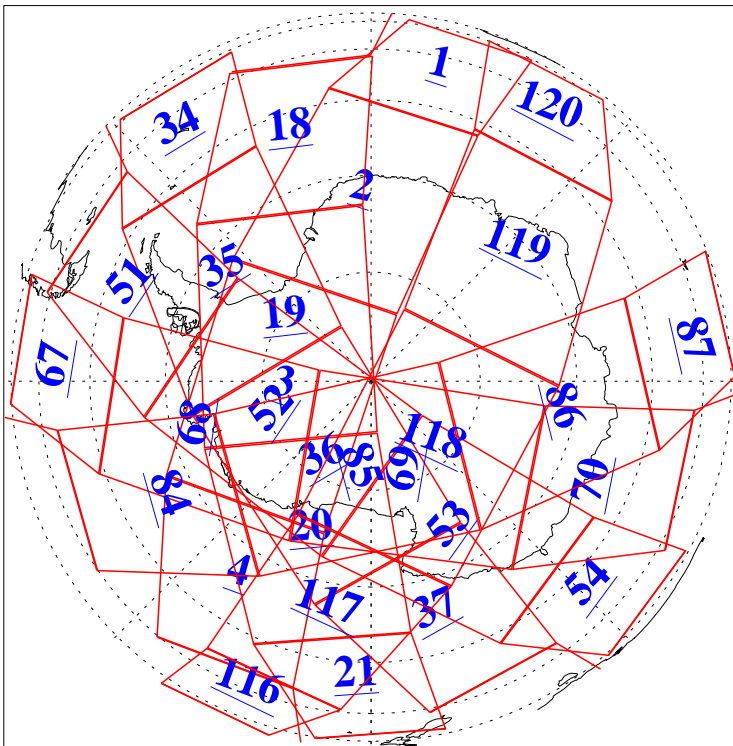

L1B Availability
 AMSU Granules: 221
 HSB Granules: 0
 AIRS Granules: 218

16 Mar 2022
 DoY 75
 Aqua Day 7256
 Granules: 1 to 120

Granules: 121 to 240

Legend: AMSU Available, HSB Available, AIRS Available

L1B Availability
 AMSU Granules: 221
 HSB Granules: 0
 AIRS Granules: 218

16 Mar 2022
 DoY 75
 Aqua Day 7256

Ascending Granules

Descending Granules

Legend: AMSU Available, HSB Available, AIRS Available

L1B Availability
 AMSU Granules: 221
 HSB Granules: 0
 AIRS Granules: 218

16 Mar 2022
 DoY 75
 Aqua Day 7256

Northern Hemisphere Granules

Southern Hemisphere Granules

Legend: AMSU Available, HSB Available, AIRS Available