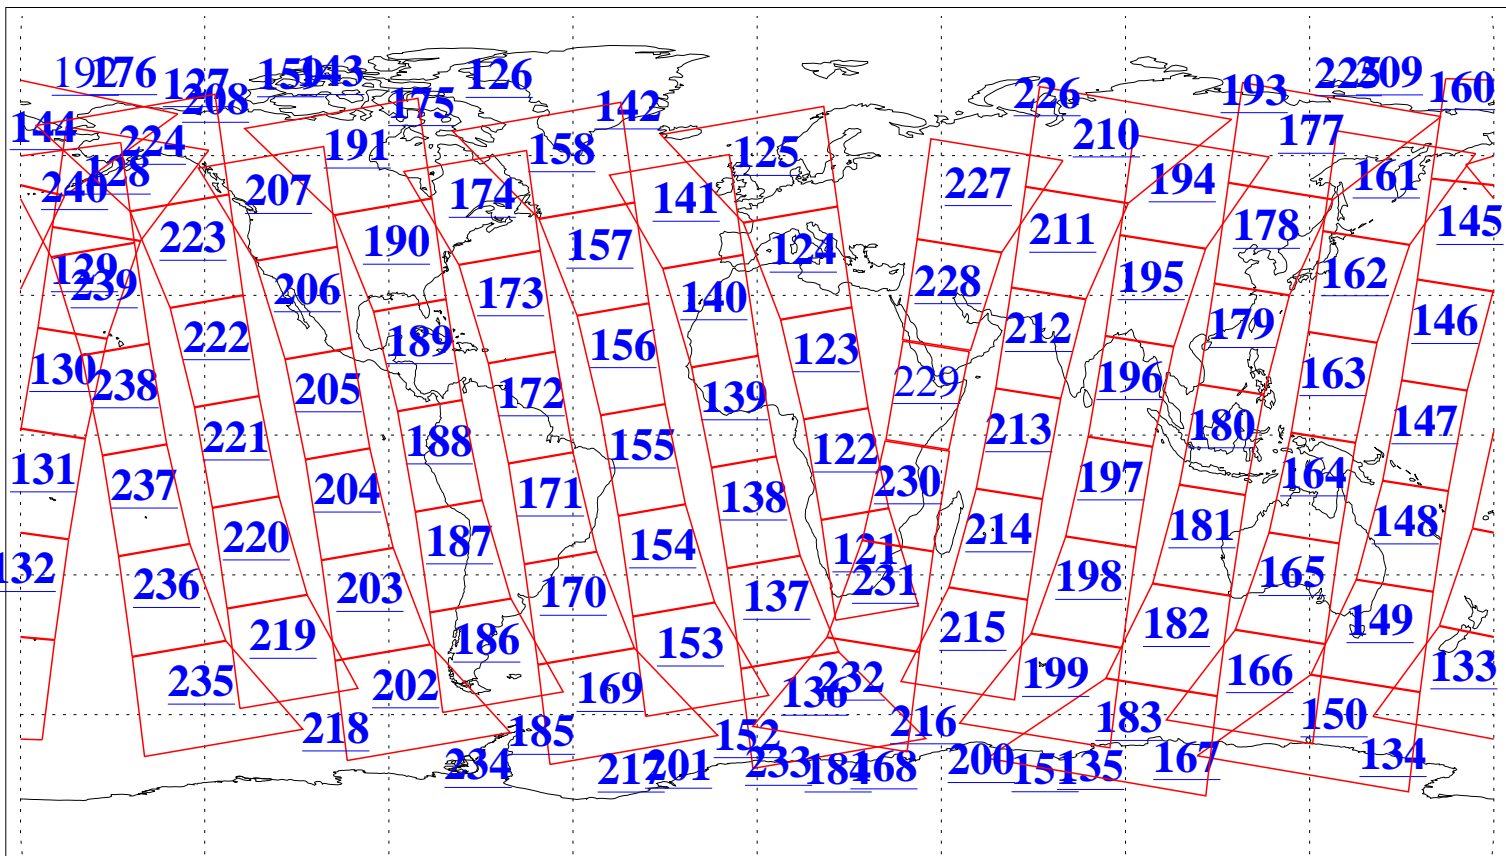

L1B Availability
 AMSU Granules: 221
 HSB Granules: 0
 AIRS Granules: 218

16 Mar 2022
 DoY 75
 Aqua Day 7256
 Granules: 1 to 120

Granules: 121 to 240

Legend: AMSU Available, HSB Available, AIRS Available

L1B Availability
 AMSU Granules: 221
 HSB Granules: 0
 AIRS Granules: 218

16 Mar 2022
 DoY 75
 Aqua Day 7256

Ascending Granules

Descending Granules

Legend: AMSU Available, HSB Available, AIRS Available

L1B Availability
 AMSU Granules: 221
 HSB Granules: 0
 AIRS Granules: 218

16 Mar 2022
 DoY 75
 Aqua Day 7256

Northern Hemisphere Granules

Southern Hemisphere Granules

Legend: AMSU Available, HSB Available, AIRS Available