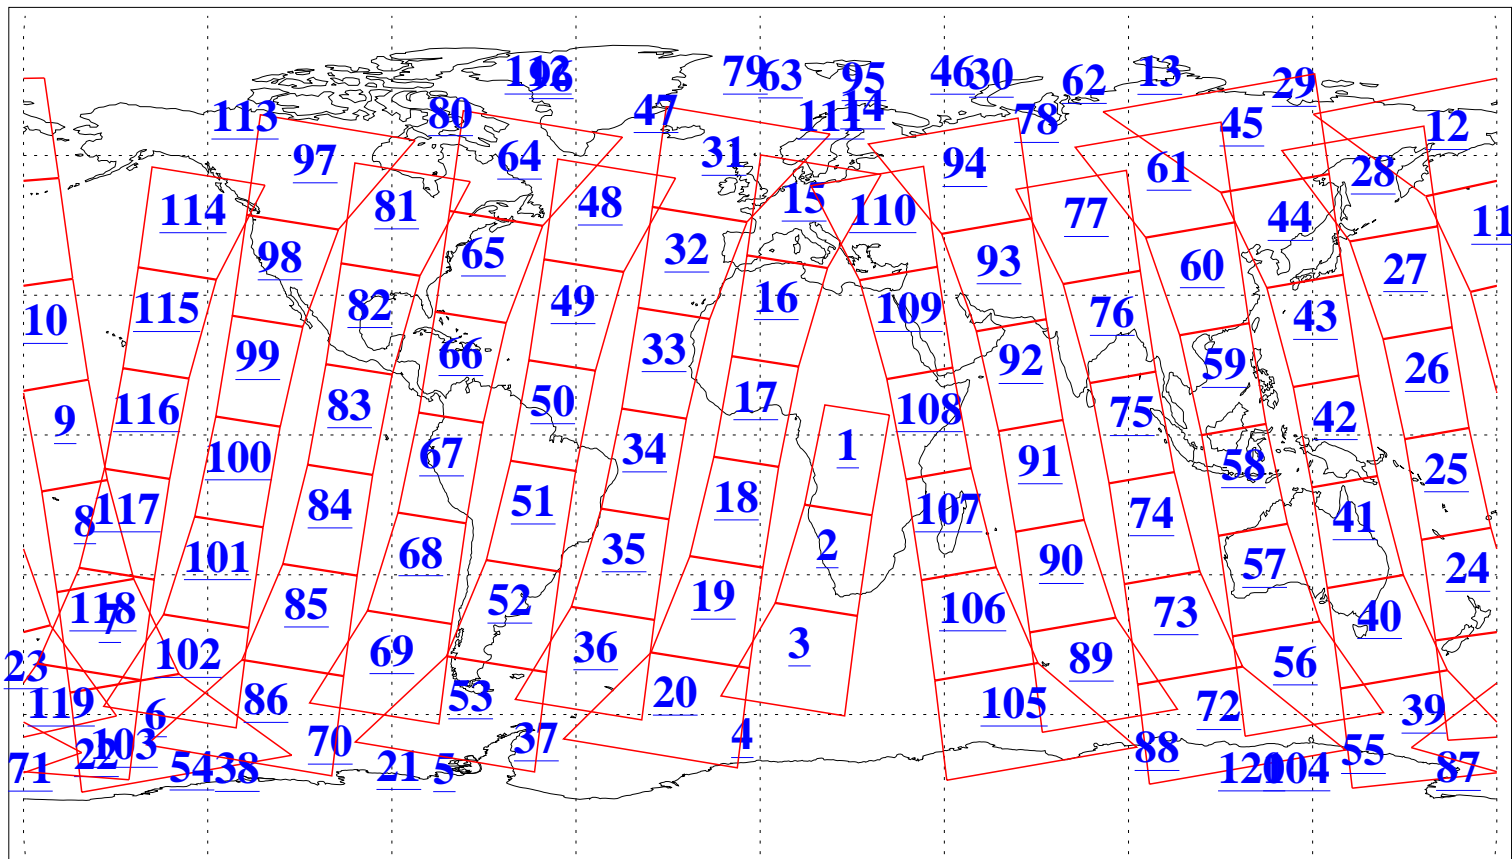

L1B Availability
AMSU Granules: 240
HSB Granules: 0
AIRS Granules: 239

14 Mar 2022
DoY 73
Aqua Day 7254
Granules: 1 to 120

Granules: 121 to 240

Legend: AMSU Available, *HSB Available*, *AIRS Available*

L1B Availability
 AMSU Granules: 240
 HSB Granules: 0
 AIRS Granules: 239

14 Mar 2022
 DoY 73
 Aqua Day 7254

Ascending Granules

Descending Granules

Legend: AMSU Available, HSB Available, AIRS Available

L1B Availability
 AMSU Granules: 240
 HSB Granules: 0
 AIRS Granules: 239

14 Mar 2022
 DoY 73
 Aqua Day 7254

Northern Hemisphere Granules

Southern Hemisphere Granules

Legend: AMSU Available, HSB Available, **AIRS Available**