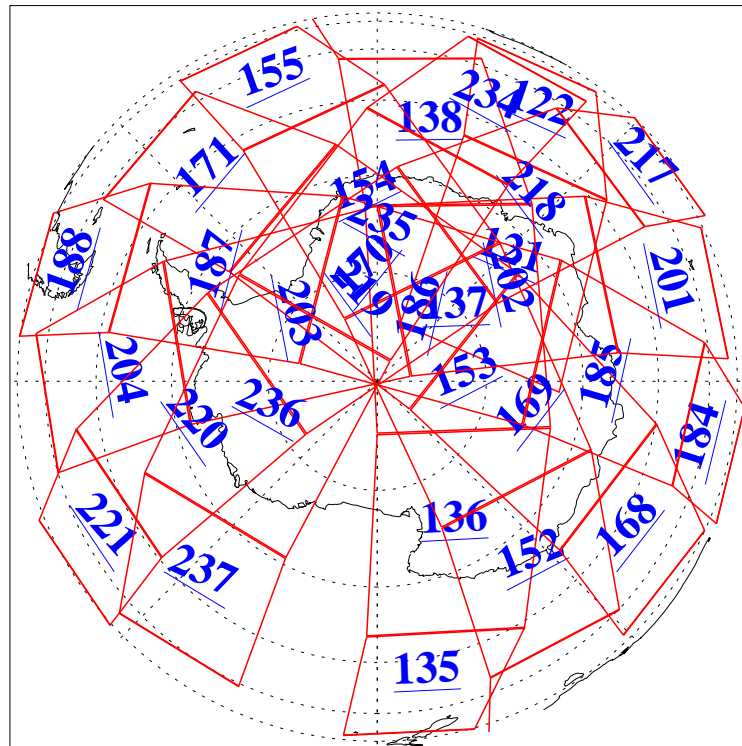

14 Mar 2022
 DoY 73
 Aqua Day 7254

Ascending Granules

Descending Granules

Legend: AMSU Available, HSB Available, AIRS Available

L1B Availability
 AMSU Granules: 240
 HSB Granules: 0
 AIRS Granules: 239

14 Mar 2022
 DoY 73
 Aqua Day 7254

Northern Hemisphere Granules

Southern Hemisphere Granules

Legend: AMSU Available, HSB Available, **AIRS Available**