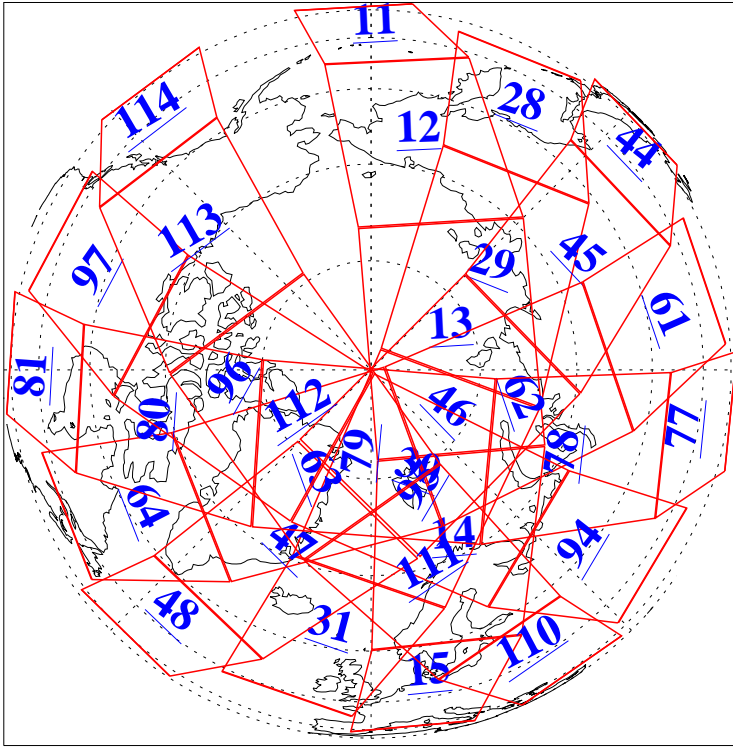

L1B Availability
AMSU Granules: 240
HSB Granules: 0
AIRS Granules: 239

14 Mar 2022
DoY 73
Aqua Day 7254
Granules: 1 to 120

Granules: 121 to 240

Legend: AMSU Available, *HSB Available*, *AIRS Available*

L1B Availability
 AMSU Granules: 240
 HSB Granules: 0
 AIRS Granules: 239

14 Mar 2022
 DoY 73
 Aqua Day 7254

Ascending Granules

Descending Granules

Legend: AMSU Available, HSB Available, AIRS Available

L1B Availability
 AMSU Granules: 240
 HSB Granules: 0
 AIRS Granules: 239

14 Mar 2022
 DoY 73
 Aqua Day 7254

Northern Hemisphere Granules

Southern Hemisphere Granules

Legend: AMSU Available, HSB Available, **AIRS Available**