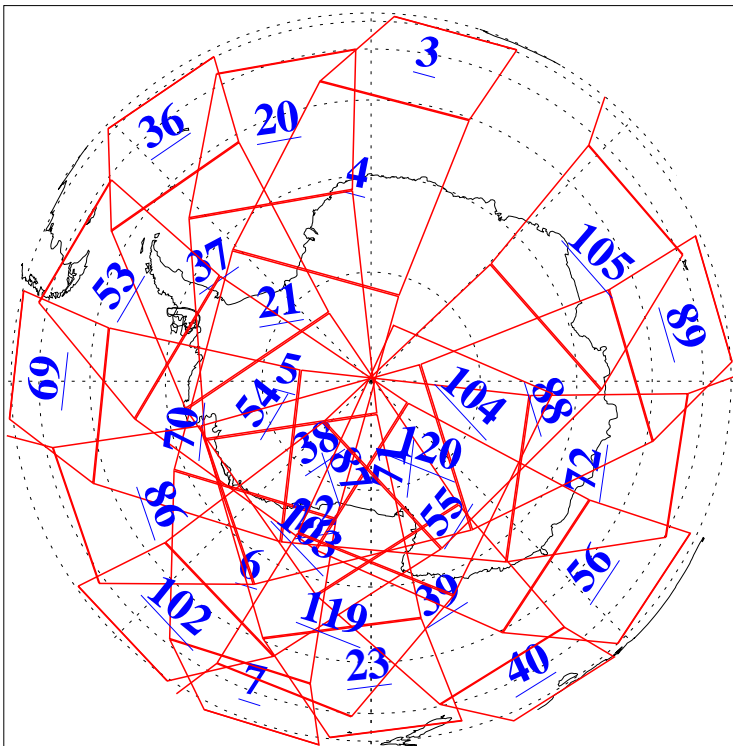

14 Mar 2022
 DoY 73
 Aqua Day 7254

Ascending Granules

Descending Granules

Legend: AMSU Available, HSB Available, AIRS Available

L1B Availability
 AMSU Granules: 240
 HSB Granules: 0
 AIRS Granules: 239

14 Mar 2022
 DoY 73
 Aqua Day 7254

Northern Hemisphere Granules

Southern Hemisphere Granules

Legend: AMSU Available, HSB Available, **AIRS Available**