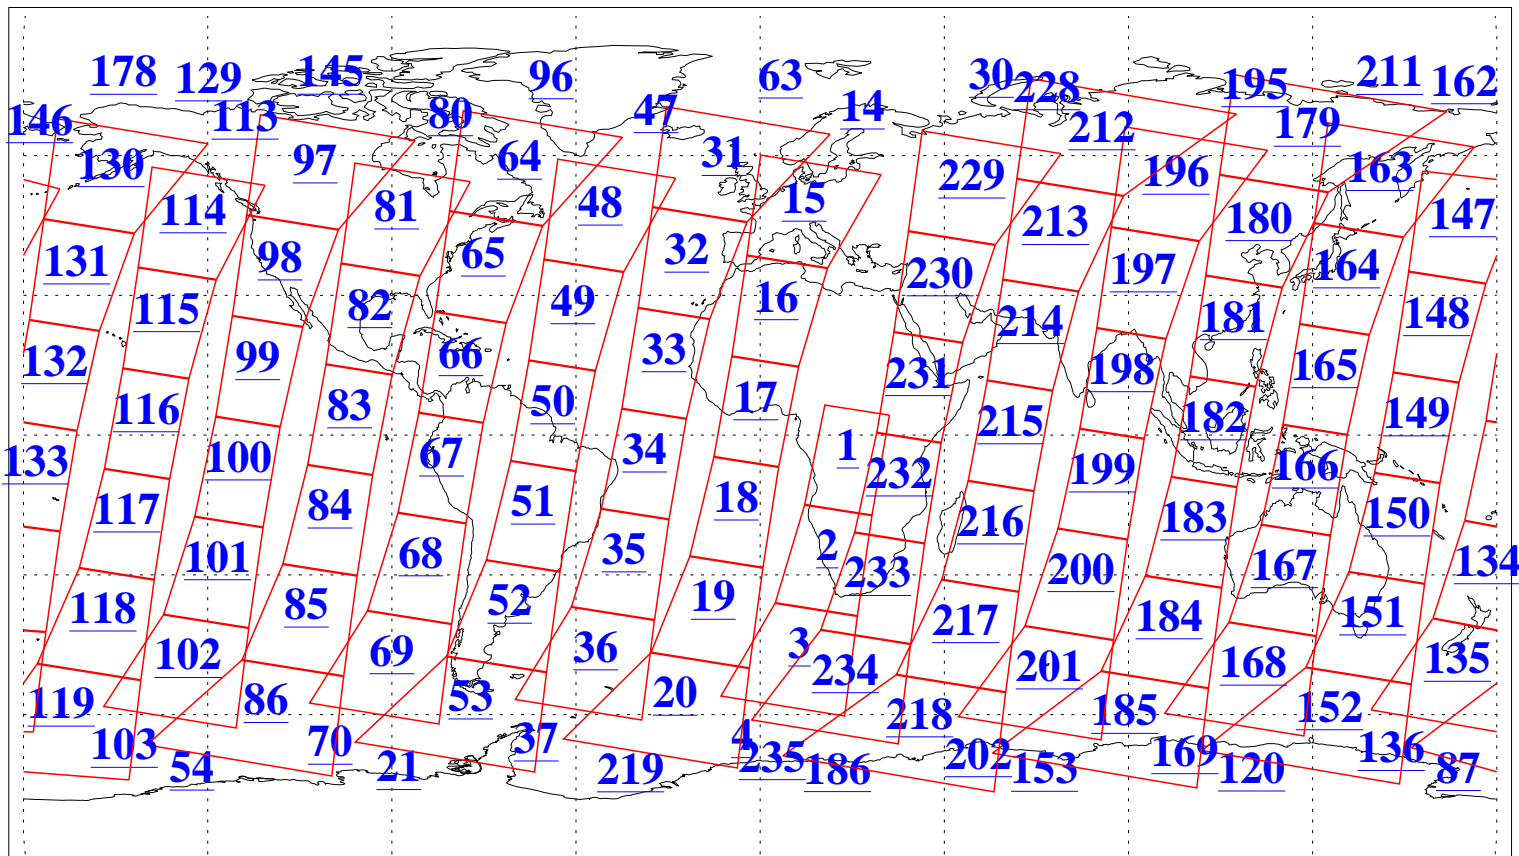

L1B Availability
AMSU Granules: 240
HSB Granules: 0
AIRS Granules: 239

14 Mar 2022
DoY 73
Aqua Day 7254
Granules: 1 to 120

Granules: 121 to 240

Legend: AMSU Available, *HSB Available*, *AIRS Available*

L1B Availability
 AMSU Granules: 240
 HSB Granules: 0
 AIRS Granules: 239

14 Mar 2022
 DoY 73
 Aqua Day 7254

Ascending Granules

Descending Granules

Legend: AMSU Available, HSB Available, AIRS Available

L1B Availability
 AMSU Granules: 240
 HSB Granules: 0
 AIRS Granules: 239

14 Mar 2022
 DoY 73
 Aqua Day 7254

Northern Hemisphere Granules

Southern Hemisphere Granules

Legend: AMSU Available, HSB Available, **AIRS Available**