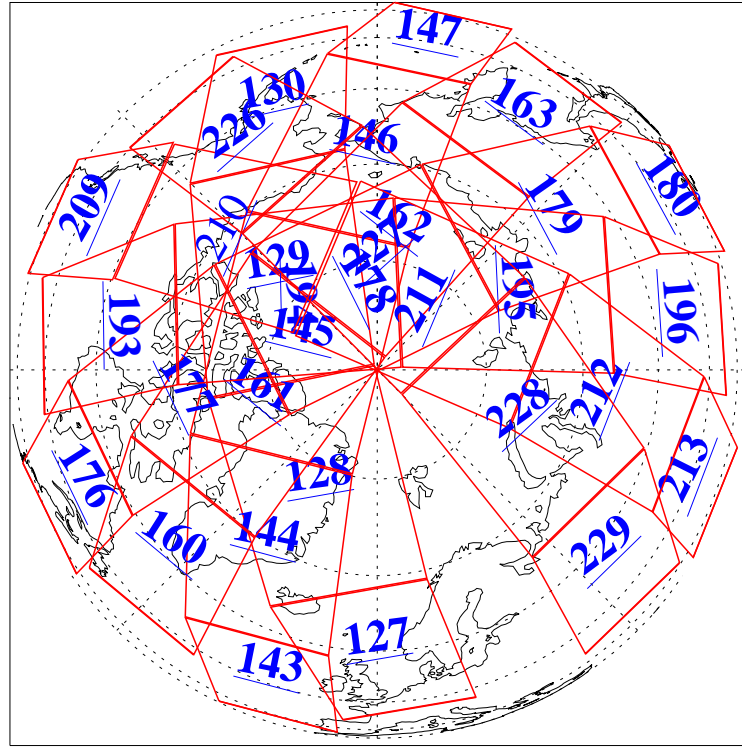

L1B Availability
AMSU Granules: 240
HSB Granules: 0
AIRS Granules: 239

14 Mar 2022
DoY 73
Aqua Day 7254
Granules: 1 to 120

Granules: 121 to 240

Legend: AMSU Available, *HSB Available*, *AIRS Available*

L1B Availability
 AMSU Granules: 240
 HSB Granules: 0
 AIRS Granules: 239

14 Mar 2022
 DoY 73
 Aqua Day 7254

Ascending Granules

Descending Granules

Legend: AMSU Available, HSB Available, AIRS Available

L1B Availability
 AMSU Granules: 240
 HSB Granules: 0
 AIRS Granules: 239

14 Mar 2022
 DoY 73
 Aqua Day 7254

Northern Hemisphere Granules

Southern Hemisphere Granules

Legend: AMSU Available, HSB Available, **AIRS Available**