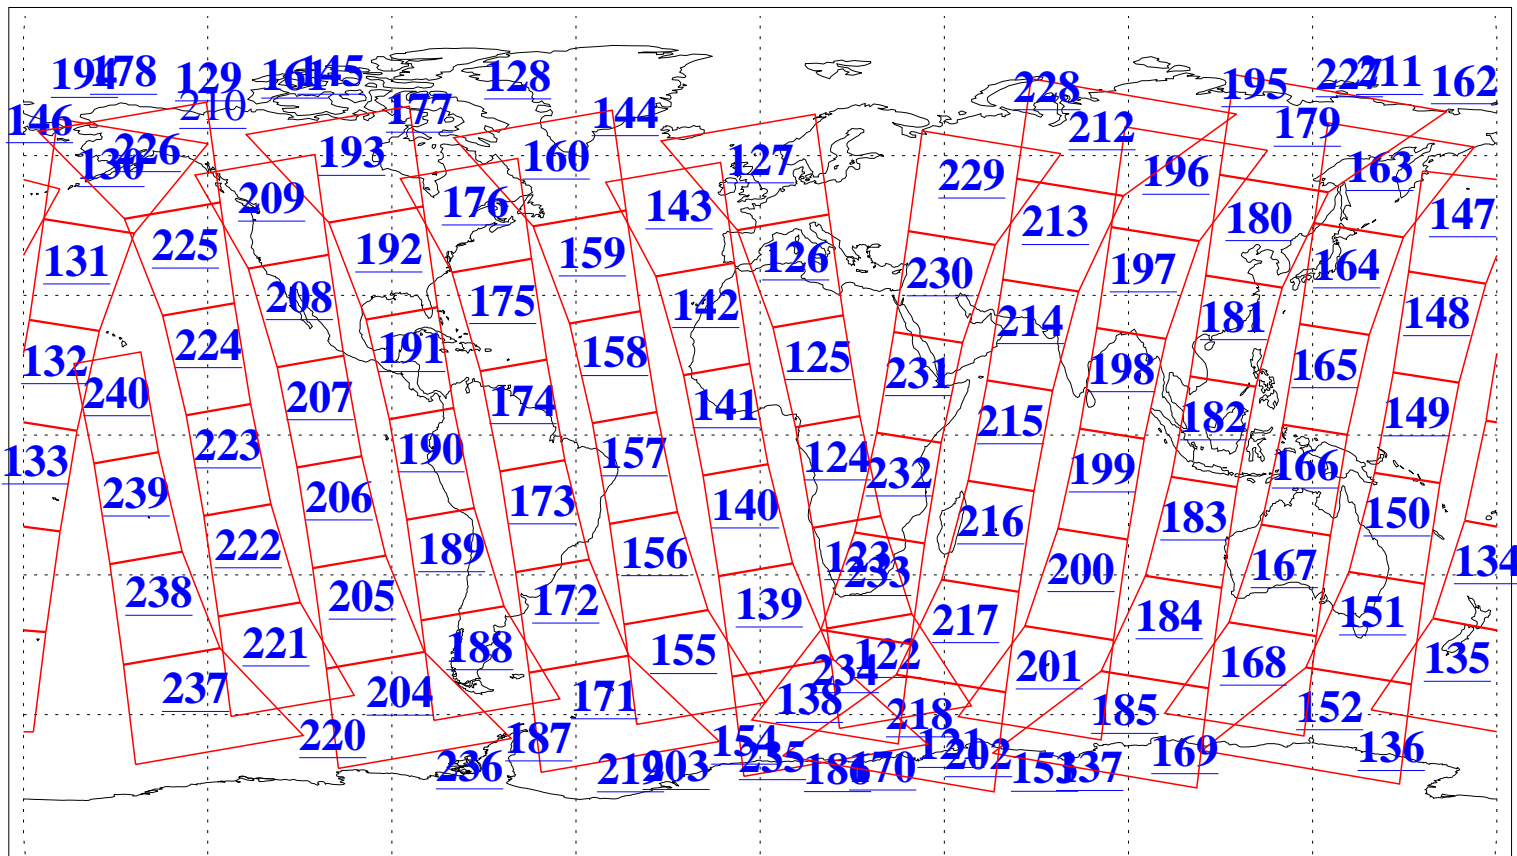

L1B Availability
AMSU Granules: 240
HSB Granules: 0
AIRS Granules: 239

14 Mar 2022
DoY 73
Aqua Day 7254
Granules: 1 to 120

Granules: 121 to 240

Legend: AMSU Available, *HSB Available*, *AIRS Available*

L1B Availability
 AMSU Granules: 240
 HSB Granules: 0
 AIRS Granules: 239

14 Mar 2022
 DoY 73
 Aqua Day 7254

Ascending Granules

Descending Granules

Legend: AMSU Available, HSB Available, AIRS Available

L1B Availability
 AMSU Granules: 240
 HSB Granules: 0
 AIRS Granules: 239

14 Mar 2022
 DoY 73
 Aqua Day 7254

Northern Hemisphere Granules

Southern Hemisphere Granules

Legend: AMSU Available, HSB Available, **AIRS Available**