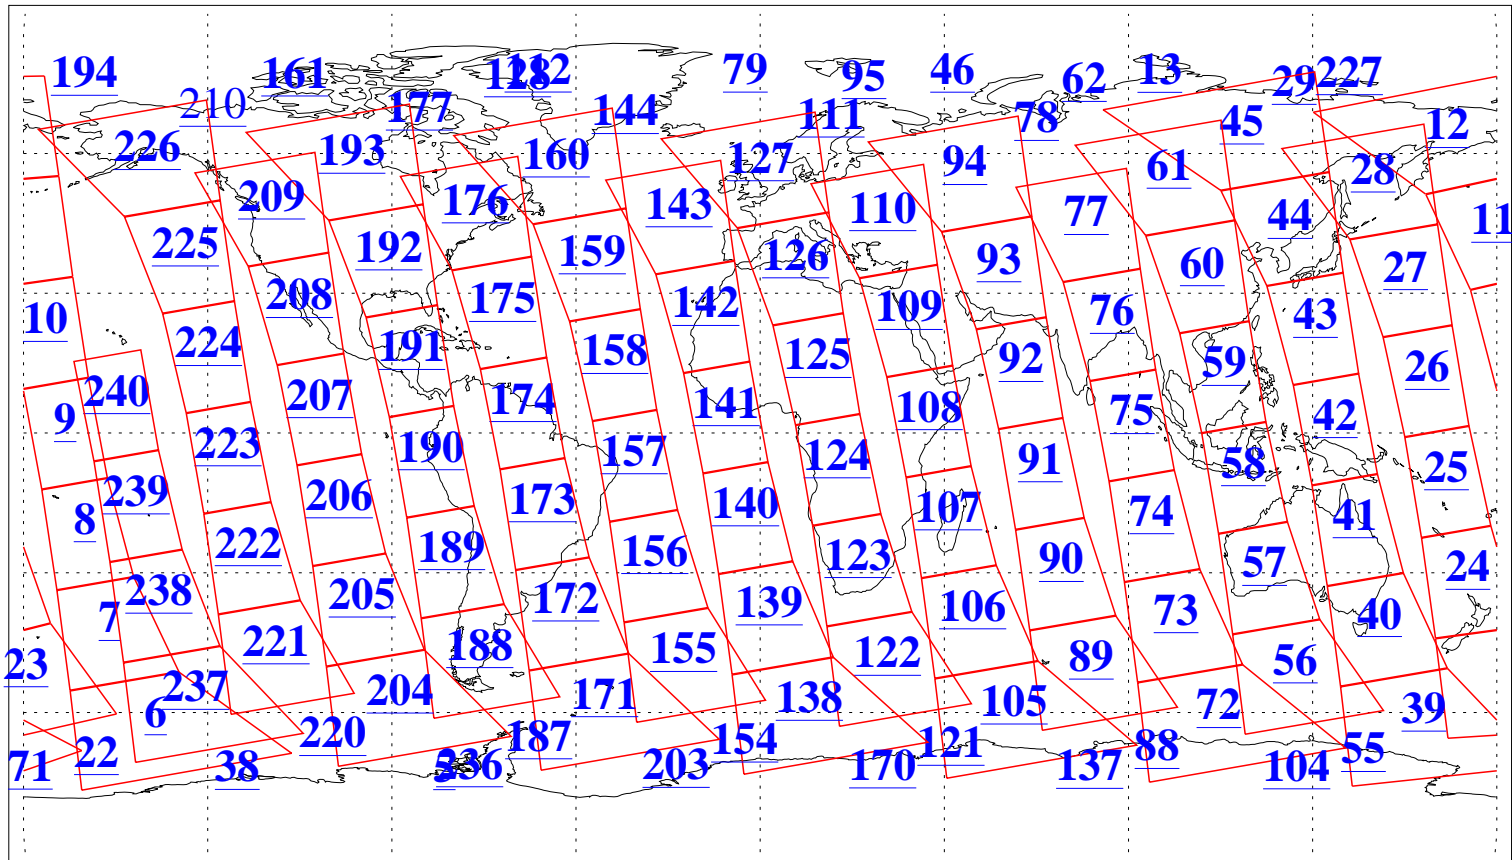

L1B Availability
AMSU Granules: 240
HSB Granules: 0
AIRS Granules: 239

14 Mar 2022
DoY 73
Aqua Day 7254
Granules: 1 to 120

Granules: 121 to 240

Legend: AMSU Available, *HSB Available*, *AIRS Available*

L1B Availability
 AMSU Granules: 240
 HSB Granules: 0
 AIRS Granules: 239

14 Mar 2022
 DoY 73
 Aqua Day 7254

Ascending Granules

Descending Granules

Legend: AMSU Available, HSB Available, AIRS Available

L1B Availability
 AMSU Granules: 240
 HSB Granules: 0
 AIRS Granules: 239

14 Mar 2022
 DoY 73
 Aqua Day 7254

Northern Hemisphere Granules

Southern Hemisphere Granules

Legend: AMSU Available, HSB Available, **AIRS Available**