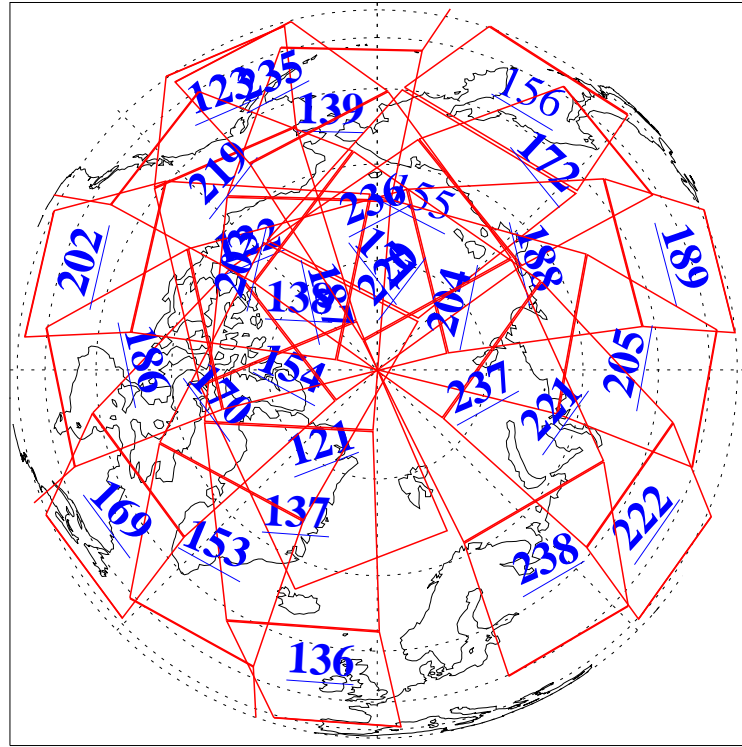

13 Mar 2022
DoY 72
Aqua Day 7253

Ascending Granules

Descending Granules

Legend: AMSU Available, HSB Available, AIRS Available

L1B Availability
 AMSU Granules: 240
 HSB Granules: 0
 AIRS Granules: 237

13 Mar 2022
 DoY 72
 Aqua Day 7253

Northern Hemisphere Granules

Southern Hemisphere Granules

Legend: AMSU Available, HSB Available, **AIRS Available**