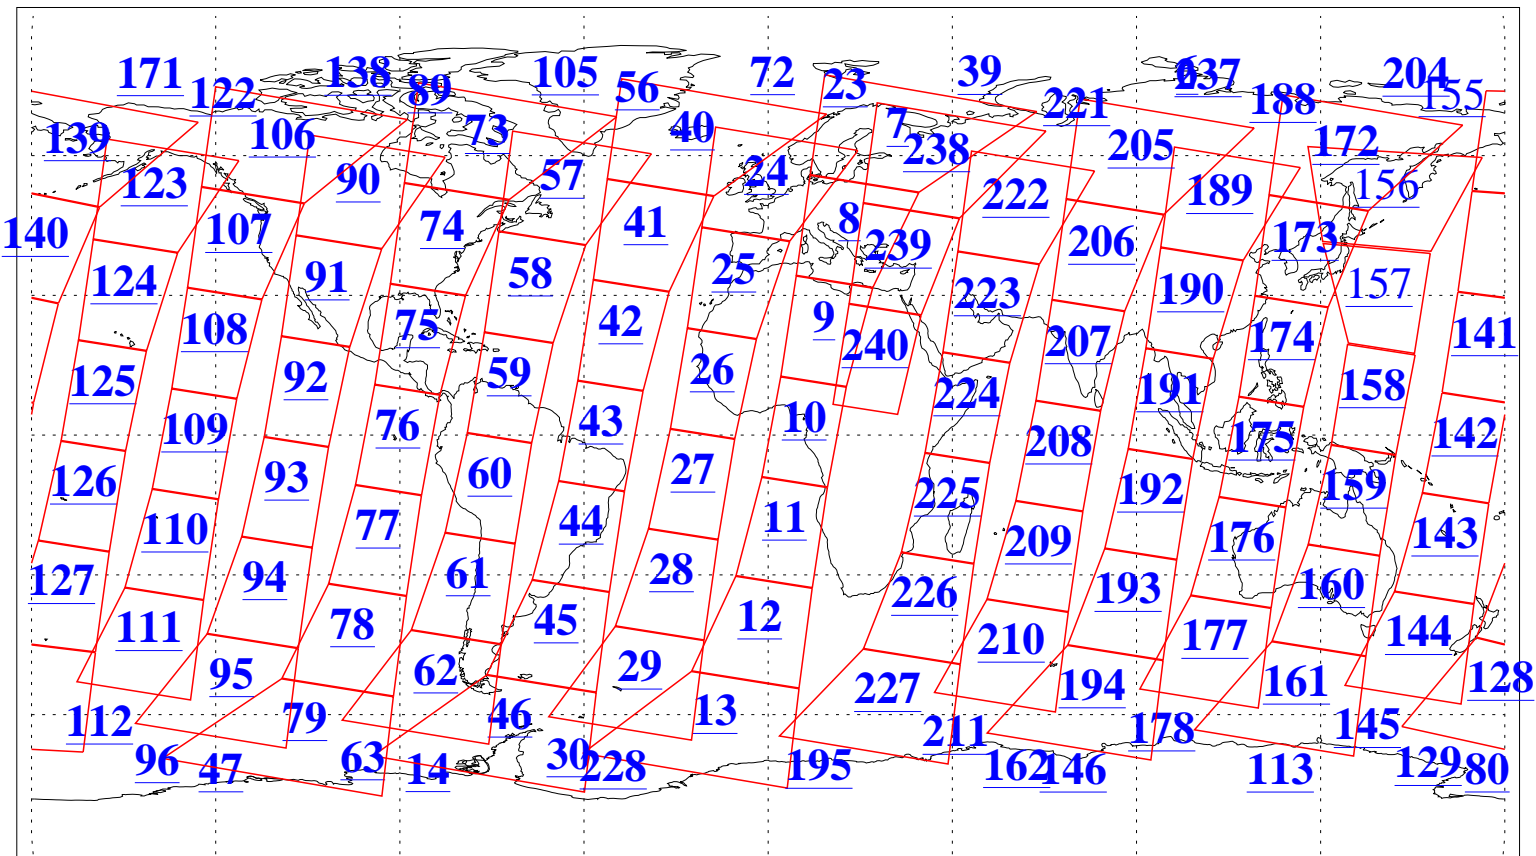

L1B Availability
AMSU Granules: 240
HSB Granules: 0
AIRS Granules: 237

13 Mar 2022
DoY 72
Aqua Day 7253
Granules: 1 to 120

Granules: 121 to 240

Legend: AMSU Available, *HSB Available*, *AIRS Available*

L1B Availability
AMSU Granules: 240
HSB Granules: 0
AIRS Granules: 237

13 Mar 2022
DoY 72
Aqua Day 7253

Ascending Granules

Descending Granules

Legend: AMSU Available, HSB Available, AIRS Available

L1B Availability
 AMSU Granules: 240
 HSB Granules: 0
 AIRS Granules: 237

13 Mar 2022
 DoY 72
 Aqua Day 7253

Northern Hemisphere Granules

Southern Hemisphere Granules

Legend: AMSU Available, HSB Available, **AIRS Available**