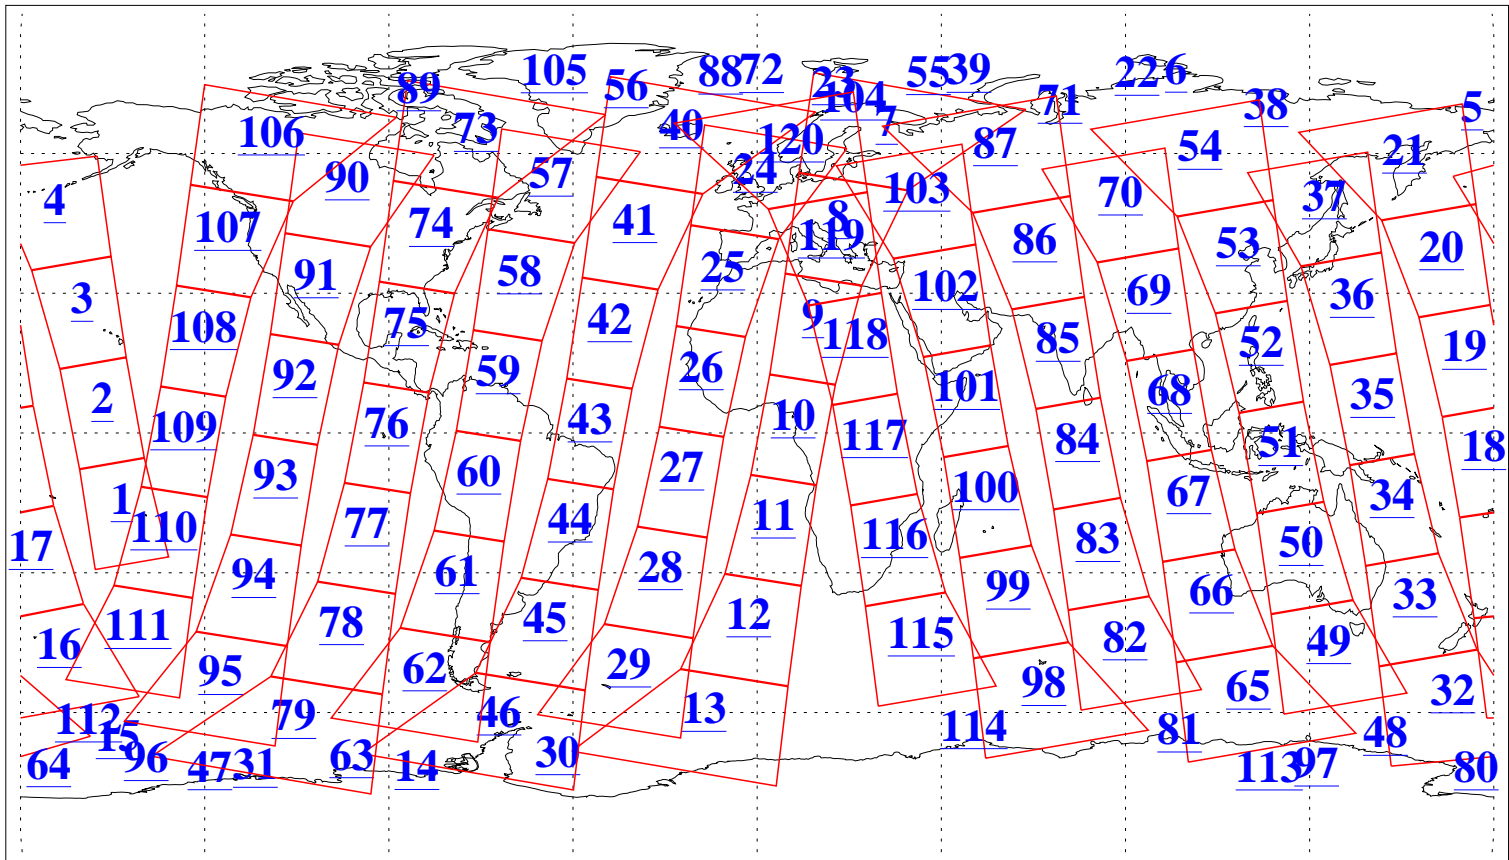

L1B Availability
AMSU Granules: 240
HSB Granules: 0
AIRS Granules: 237

13 Mar 2022
DoY 72
Aqua Day 7253
Granules: 1 to 120

Granules: 121 to 240

Legend: AMSU Available, *HSB Available*, *AIRS Available*

L1B Availability
AMSU Granules: 240
HSB Granules: 0
AIRS Granules: 237

13 Mar 2022
DoY 72
Aqua Day 7253

Ascending Granules

Descending Granules

Legend: AMSU Available, HSB Available, AIRS Available

L1B Availability
 AMSU Granules: 240
 HSB Granules: 0
 AIRS Granules: 237

13 Mar 2022
 DoY 72
 Aqua Day 7253

Northern Hemisphere Granules

Southern Hemisphere Granules

Legend: AMSU Available, HSB Available, **AIRS Available**