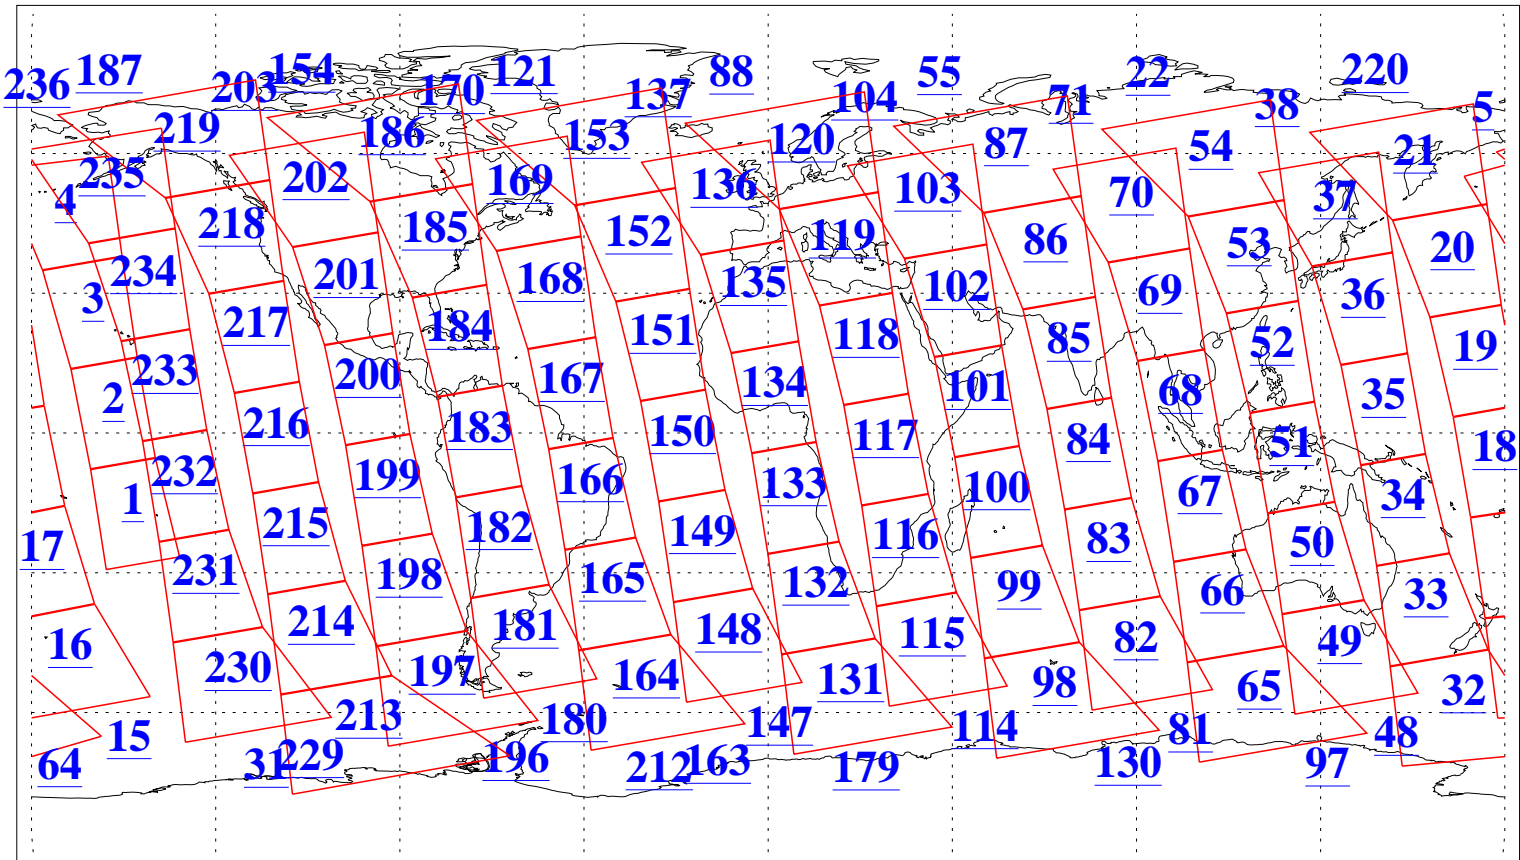

L1B Availability
AMSU Granules: 240
HSB Granules: 0
AIRS Granules: 237

13 Mar 2022
DoY 72
Aqua Day 7253
Granules: 1 to 120

Granules: 121 to 240

Legend: AMSU Available, *HSB Available*, *AIRS Available*

L1B Availability
AMSU Granules: 240
HSB Granules: 0
AIRS Granules: 237

13 Mar 2022
DoY 72
Aqua Day 7253

Ascending Granules

Descending Granules

Legend: AMSU Available, HSB Available, AIRS Available

L1B Availability
 AMSU Granules: 240
 HSB Granules: 0
 AIRS Granules: 237

13 Mar 2022
 DoY 72
 Aqua Day 7253

Northern Hemisphere Granules

Southern Hemisphere Granules

Legend: AMSU Available, HSB Available, **AIRS Available**