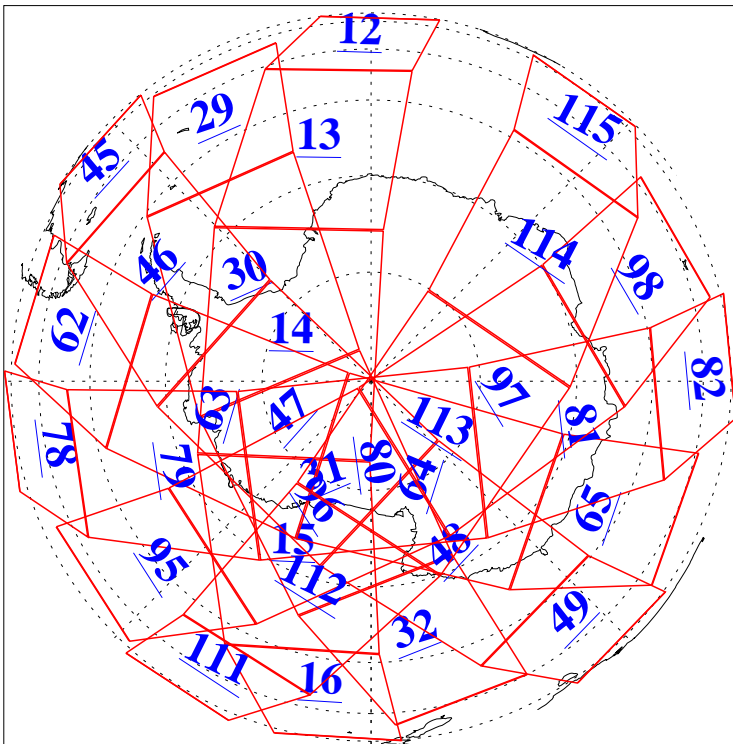

L1B Availability
AMSU Granules: 240
HSB Granules: 0
AIRS Granules: 237

13 Mar 2022
DoY 72
Aqua Day 7253
Granules: 1 to 120

Granules: 121 to 240

Legend: AMSU Available, *HSB Available*, *AIRS Available*

L1B Availability
AMSU Granules: 240
HSB Granules: 0
AIRS Granules: 237

13 Mar 2022
DoY 72
Aqua Day 7253

Ascending Granules

Descending Granules

Legend: AMSU Available, HSB Available, AIRS Available

L1B Availability
 AMSU Granules: 240
 HSB Granules: 0
 AIRS Granules: 237

13 Mar 2022
 DoY 72
 Aqua Day 7253

Northern Hemisphere Granules

Southern Hemisphere Granules

Legend: AMSU Available, HSB Available, **AIRS Available**