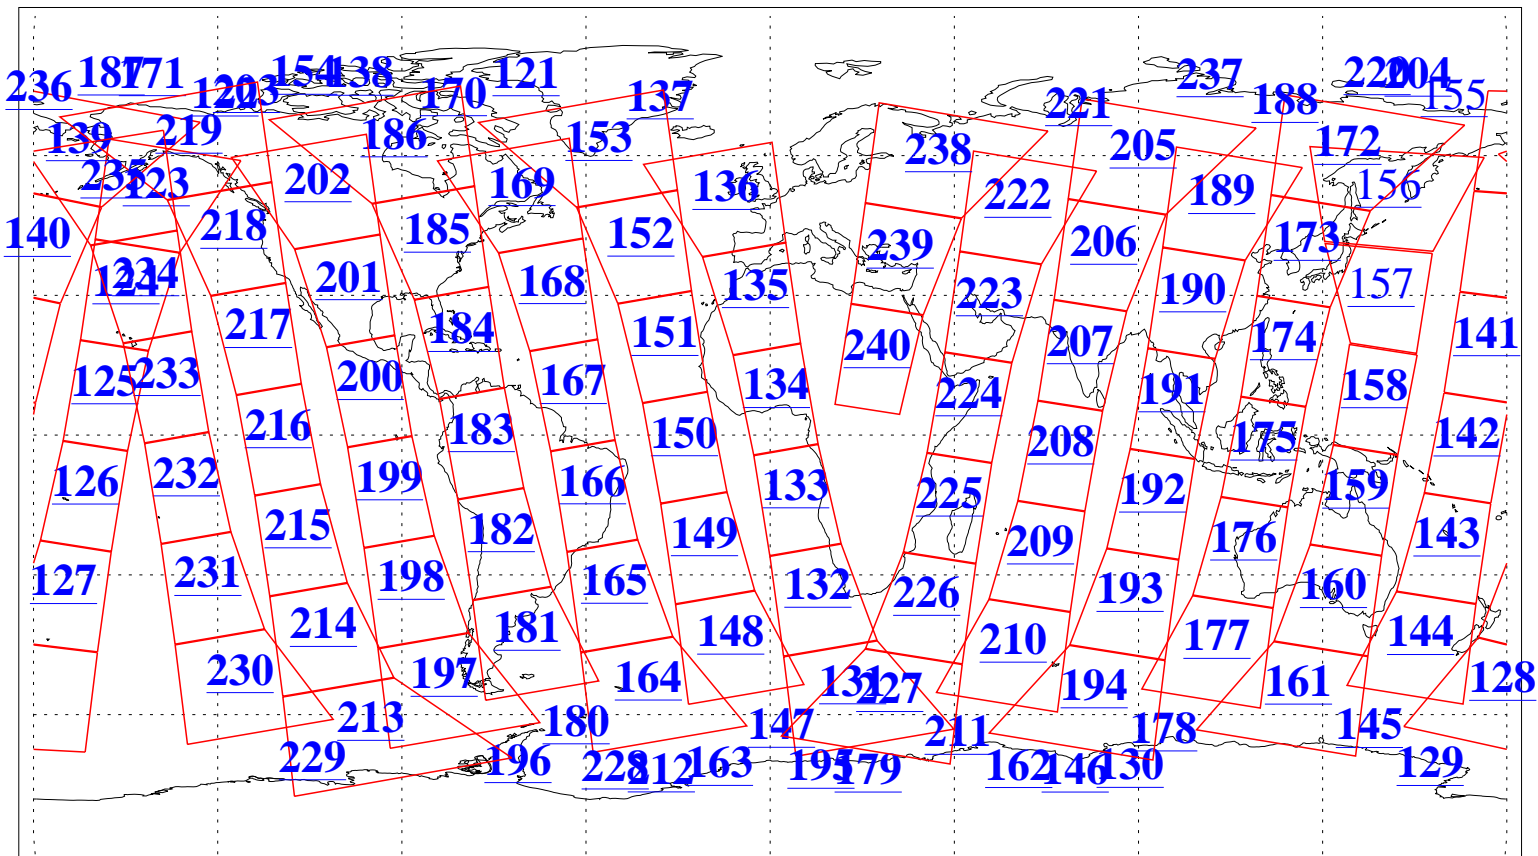

L1B Availability
AMSU Granules: 240
HSB Granules: 0
AIRS Granules: 237

13 Mar 2022
DoY 72
Aqua Day 7253
Granules: 1 to 120

Granules: 121 to 240

Legend: AMSU Available, *HSB Available*, *AIRS Available*

L1B Availability
AMSU Granules: 240
HSB Granules: 0
AIRS Granules: 237

13 Mar 2022
DoY 72
Aqua Day 7253

Ascending Granules

Descending Granules

Legend: AMSU Available, HSB Available, AIRS Available

L1B Availability
 AMSU Granules: 240
 HSB Granules: 0
 AIRS Granules: 237

13 Mar 2022
 DoY 72
 Aqua Day 7253

Northern Hemisphere Granules

Southern Hemisphere Granules

Legend: AMSU Available, HSB Available, **AIRS Available**