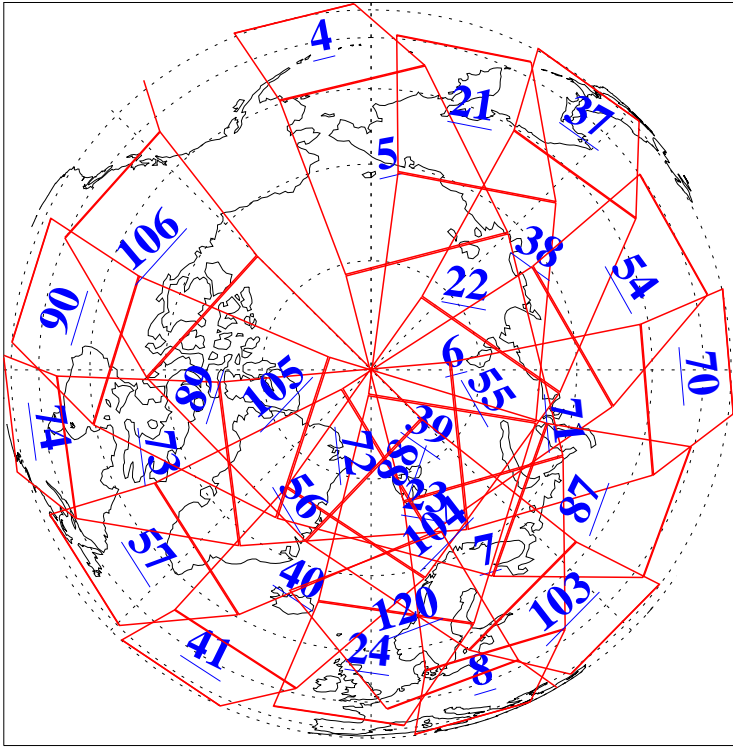

L1B Availability
AMSU Granules: 240
HSB Granules: 0
AIRS Granules: 237

13 Mar 2022
DoY 72
Aqua Day 7253
Granules: 1 to 120

Granules: 121 to 240

Legend: AMSU Available, *HSB Available*, *AIRS Available*

L1B Availability
AMSU Granules: 240
HSB Granules: 0
AIRS Granules: 237

13 Mar 2022
DoY 72
Aqua Day 7253

Ascending Granules

Descending Granules

Legend: AMSU Available, HSB Available, AIRS Available

L1B Availability
 AMSU Granules: 240
 HSB Granules: 0
 AIRS Granules: 237

13 Mar 2022
 DoY 72
 Aqua Day 7253

Northern Hemisphere Granules

Southern Hemisphere Granules

Legend: AMSU Available, HSB Available, **AIRS Available**