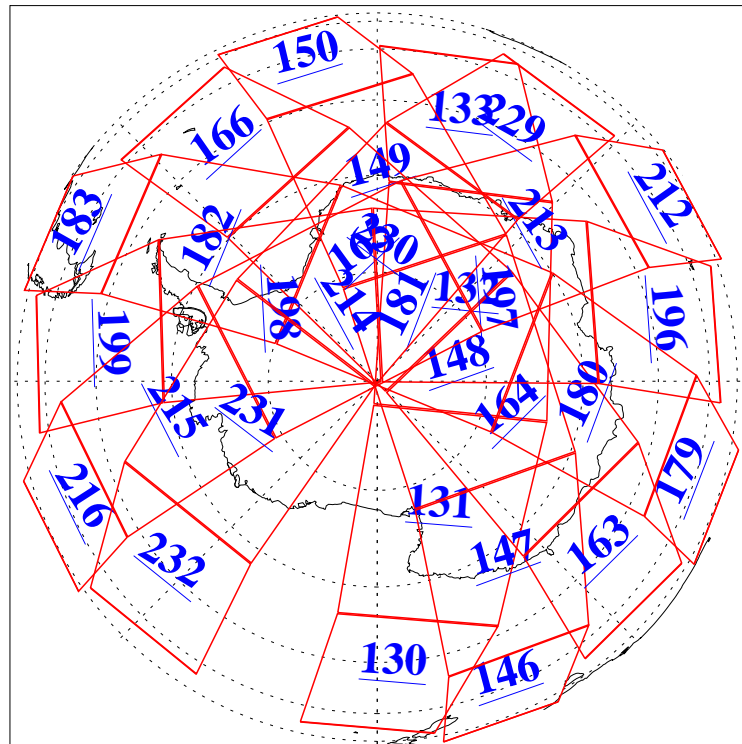

11 Mar 2022
 DoY 70
 Aqua Day 7251

Ascending Granules

Descending Granules

Legend: AMSU Available, HSB Available, AIRS Available

L1B Availability
 AMSU Granules: 240
 HSB Granules: 0
 AIRS Granules: 237

11 Mar 2022
 DoY 70
 Aqua Day 7251

Northern Hemisphere Granules

Southern Hemisphere Granules

Legend: AMSU Available, HSB Available, **AIRS Available**