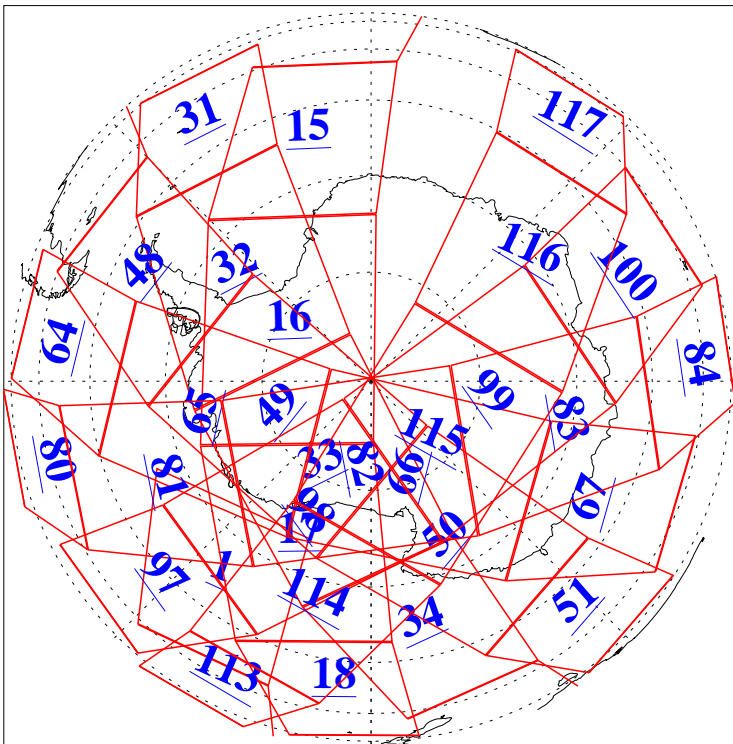

L1B Availability
AMSU Granules: 240
HSB Granules: 0
AIRS Granules: 237

11 Mar 2022
DoY 70
Aqua Day 7251
Granules: 1 to 120

Granules: 121 to 240

Legend: AMSU Available, HSB Available, AIRS Available

L1B Availability
 AMSU Granules: 240
 HSB Granules: 0
 AIRS Granules: 237

11 Mar 2022
 DoY 70
 Aqua Day 7251

Ascending Granules

Descending Granules

Legend: AMSU Available, HSB Available, AIRS Available

L1B Availability
 AMSU Granules: 240
 HSB Granules: 0
 AIRS Granules: 237

11 Mar 2022
 DoY 70
 Aqua Day 7251

Northern Hemisphere Granules

Southern Hemisphere Granules

Legend: AMSU Available, HSB Available, **AIRS Available**