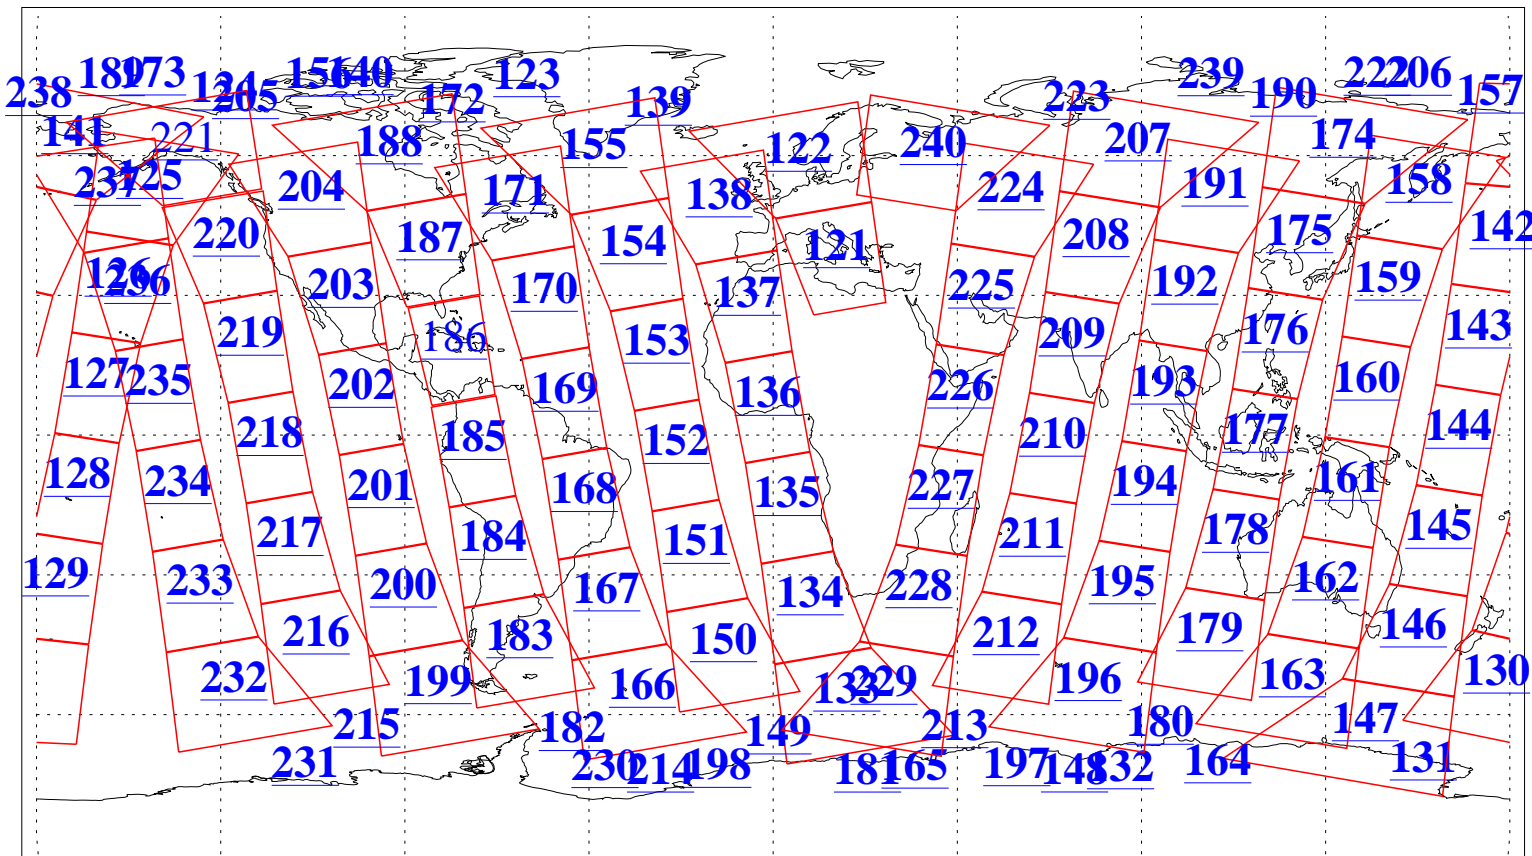

L1B Availability
AMSU Granules: 240
HSB Granules: 0
AIRS Granules: 237

11 Mar 2022
DoY 70
Aqua Day 7251
Granules: 1 to 120

Granules: 121 to 240

Legend: AMSU Available, HSB Available, AIRS Available

L1B Availability
 AMSU Granules: 240
 HSB Granules: 0
 AIRS Granules: 237

11 Mar 2022
 DoY 70
 Aqua Day 7251

Ascending Granules

Descending Granules

Legend: AMSU Available, HSB Available, AIRS Available

L1B Availability
 AMSU Granules: 240
 HSB Granules: 0
 AIRS Granules: 237

11 Mar 2022
 DoY 70
 Aqua Day 7251

Northern Hemisphere Granules

Southern Hemisphere Granules

Legend: AMSU Available, HSB Available, **AIRS Available**