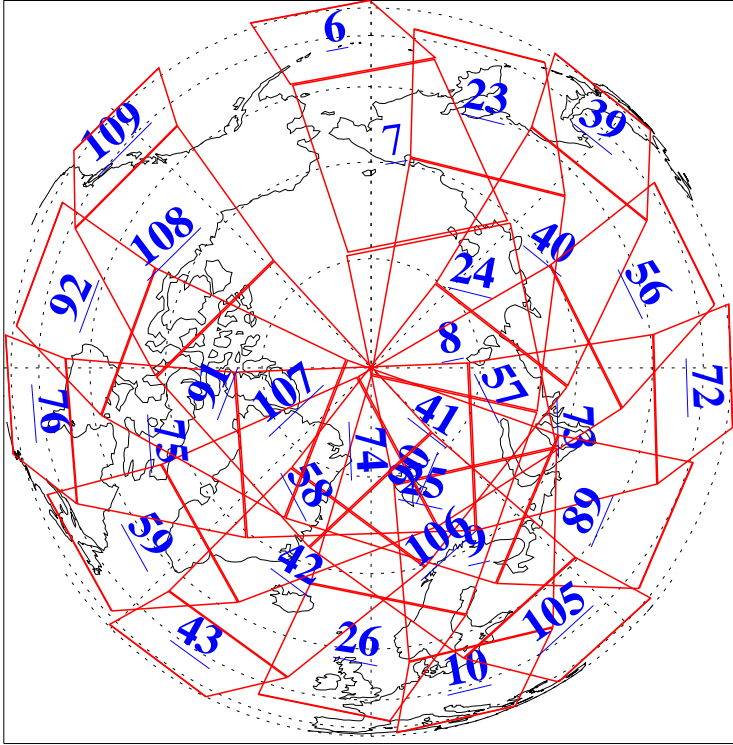

L1B Availability
AMSU Granules: 240
HSB Granules: 0
AIRS Granules: 237

11 Mar 2022
DoY 70
Aqua Day 7251
Granules: 1 to 120

Granules: 121 to 240

Legend: AMSU Available, HSB Available, AIRS Available

L1B Availability
 AMSU Granules: 240
 HSB Granules: 0
 AIRS Granules: 237

11 Mar 2022
 DoY 70
 Aqua Day 7251

Ascending Granules

Descending Granules

Legend: AMSU Available, HSB Available, AIRS Available

L1B Availability
 AMSU Granules: 240
 HSB Granules: 0
 AIRS Granules: 237

11 Mar 2022
 DoY 70
 Aqua Day 7251

Northern Hemisphere Granules

Southern Hemisphere Granules

Legend: AMSU Available, HSB Available, **AIRS Available**