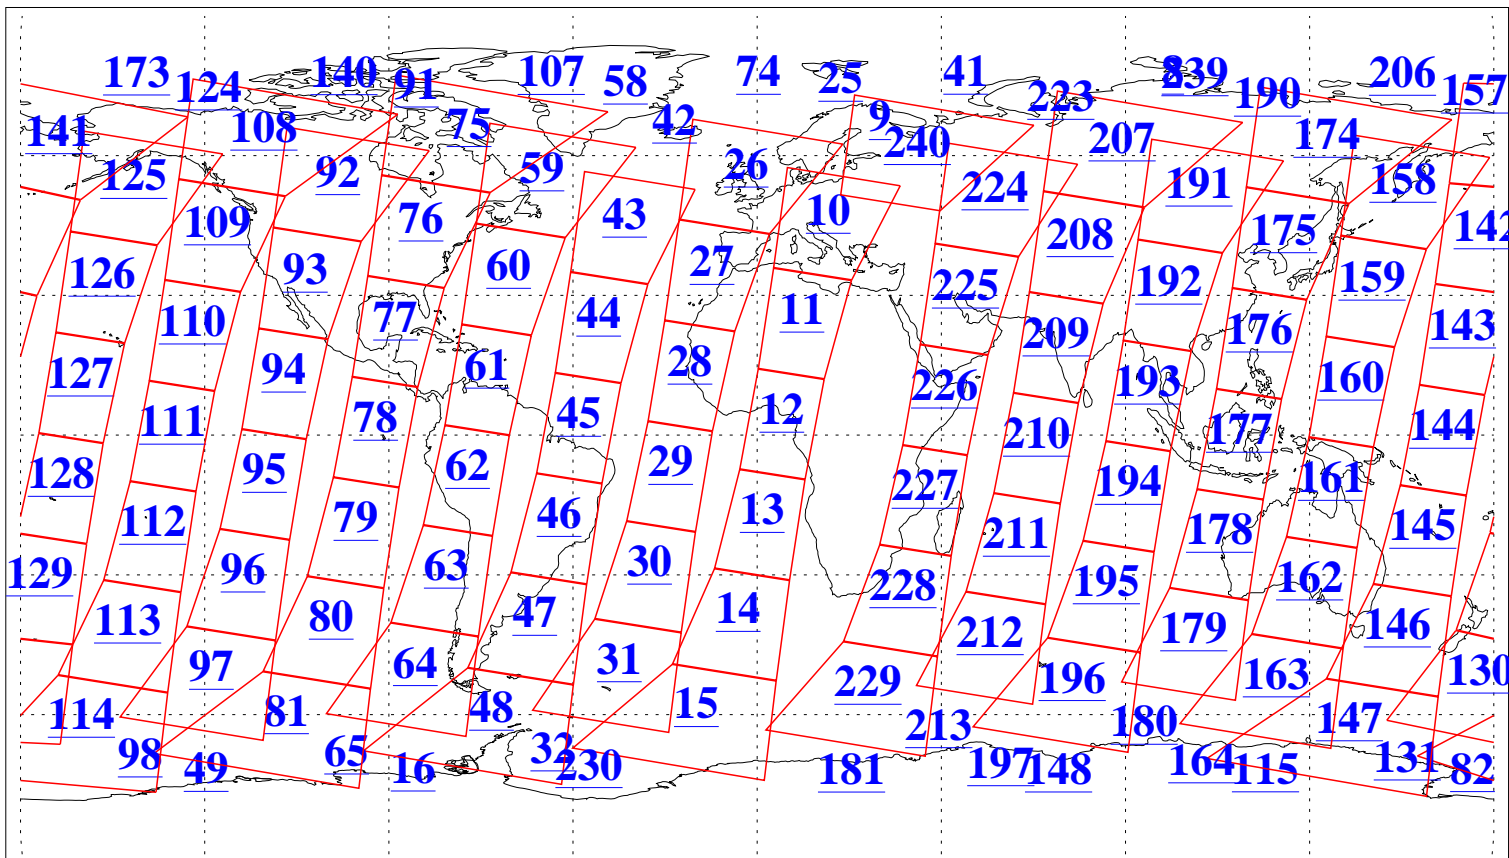

L1B Availability
AMSU Granules: 240
HSB Granules: 0
AIRS Granules: 237

11 Mar 2022
DoY 70
Aqua Day 7251
Granules: 1 to 120

Granules: 121 to 240

Legend: AMSU Available, HSB Available, AIRS Available

L1B Availability
 AMSU Granules: 240
 HSB Granules: 0
 AIRS Granules: 237

11 Mar 2022
 DoY 70
 Aqua Day 7251

Ascending Granules

Descending Granules

Legend: AMSU Available, HSB Available, AIRS Available

L1B Availability
 AMSU Granules: 240
 HSB Granules: 0
 AIRS Granules: 237

11 Mar 2022
 DoY 70
 Aqua Day 7251

Northern Hemisphere Granules

Southern Hemisphere Granules

Legend: AMSU Available, HSB Available, **AIRS Available**