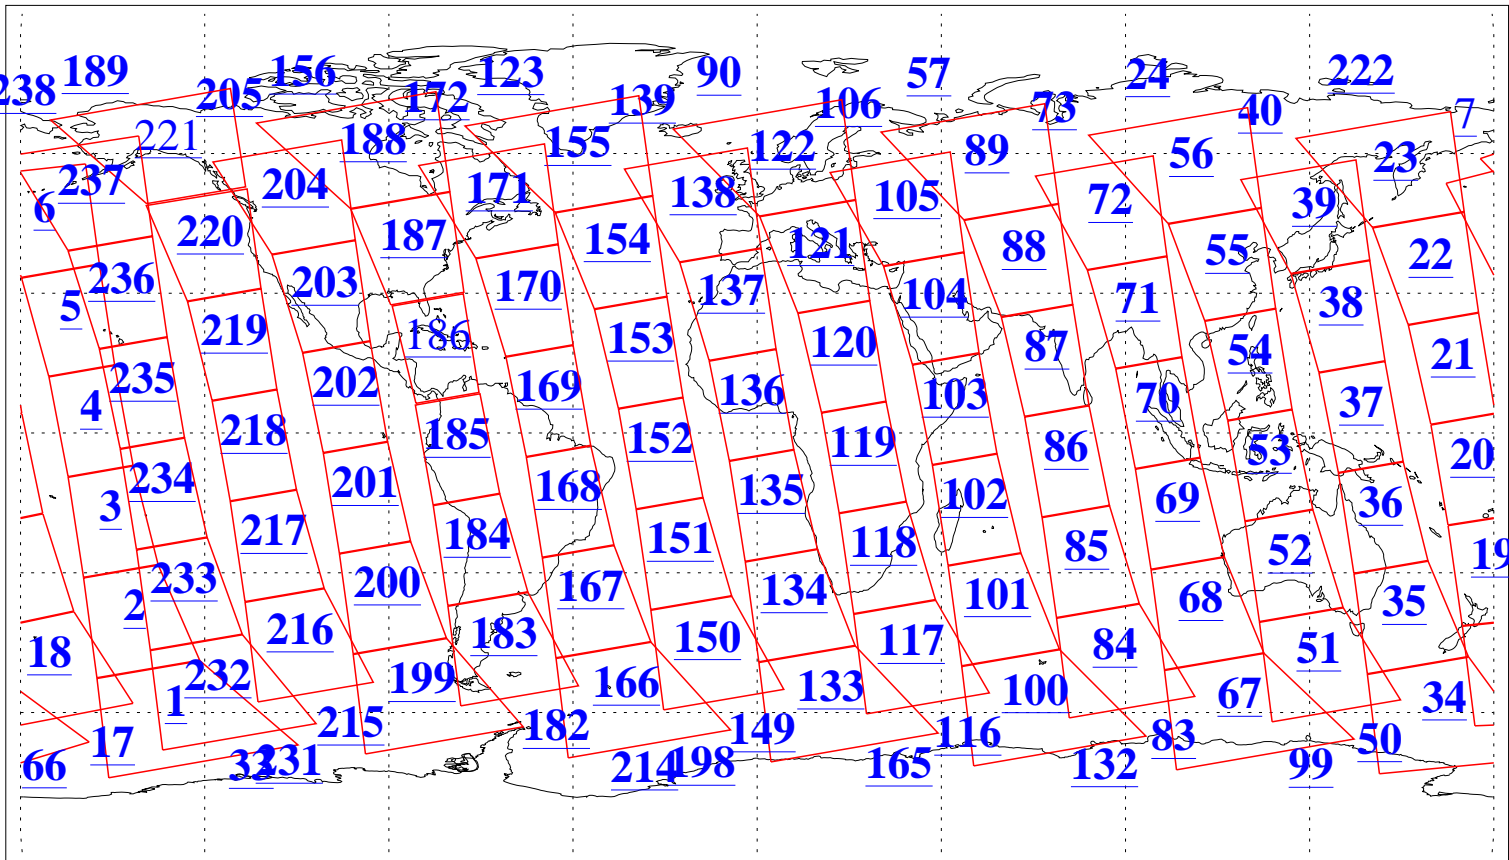

L1B Availability
AMSU Granules: 240
HSB Granules: 0
AIRS Granules: 237

11 Mar 2022
DoY 70
Aqua Day 7251

Ascending Granules

Descending Granules