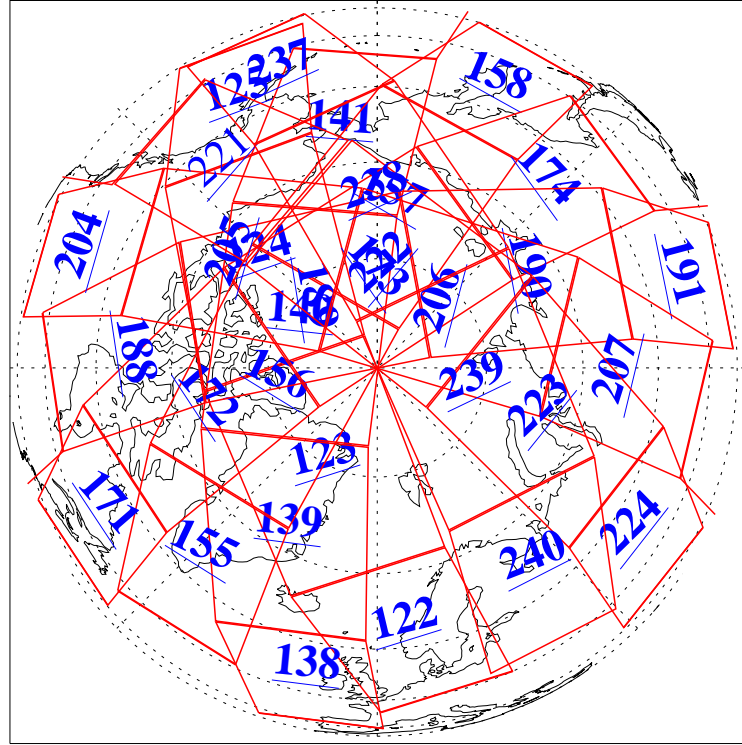

11 Mar 2022
 DoY 70
 Aqua Day 7251

Ascending Granules

Descending Granules

Legend: AMSU Available, HSB Available, AIRS Available

L1B Availability
 AMSU Granules: 240
 HSB Granules: 0
 AIRS Granules: 237

11 Mar 2022
 DoY 70
 Aqua Day 7251

Northern Hemisphere Granules

Southern Hemisphere Granules

Legend: AMSU Available, HSB Available, **AIRS Available**