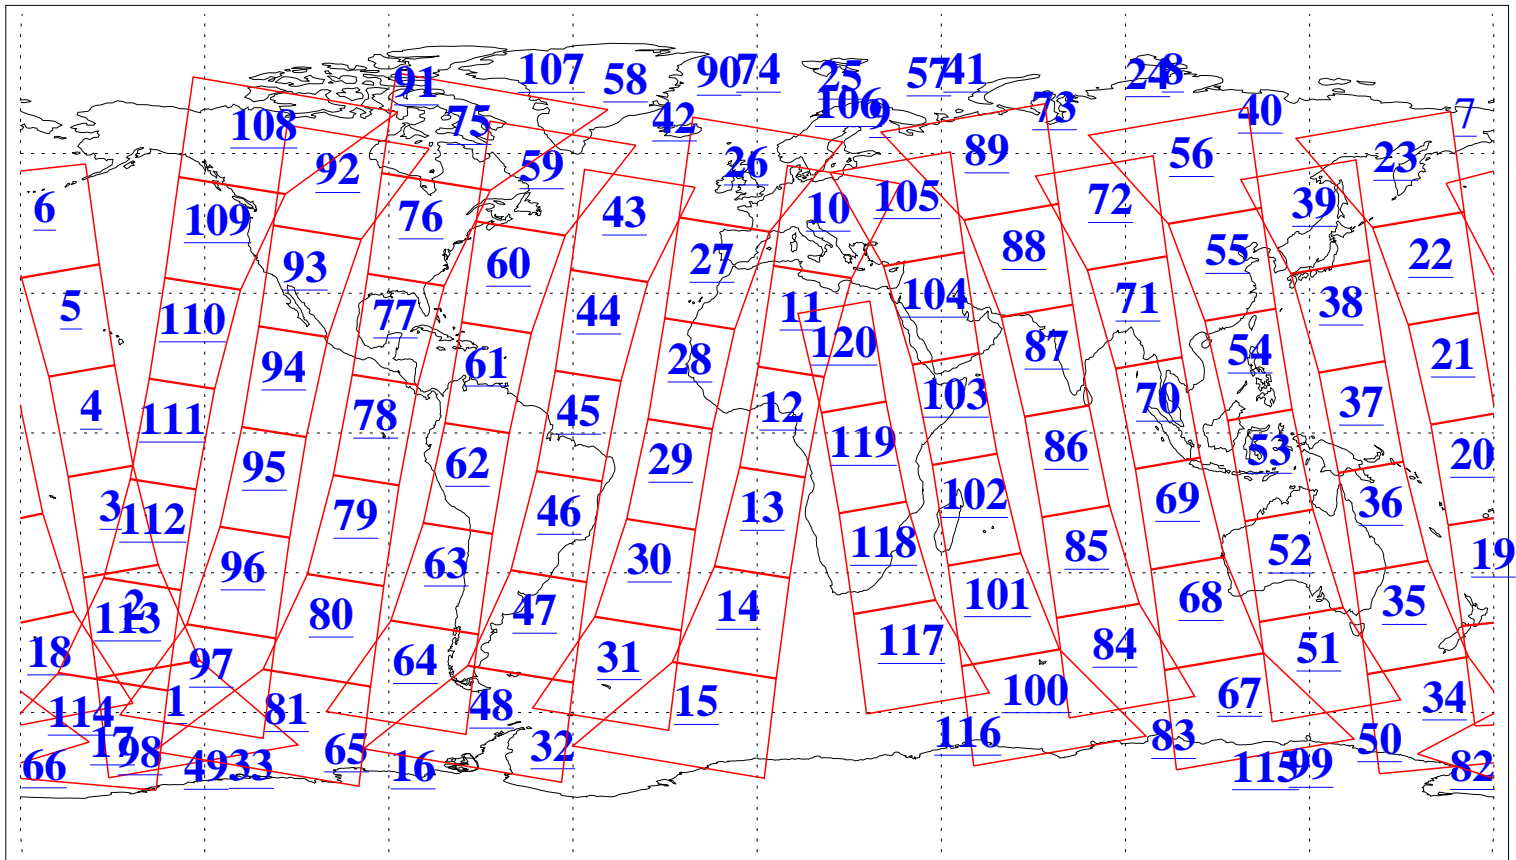

L1B Availability
AMSU Granules: 240
HSB Granules: 0
AIRS Granules: 237

11 Mar 2022
DoY 70
Aqua Day 7251
Granules: 1 to 120

Granules: 121 to 240

Legend: AMSU Available, HSB Available, AIRS Available

L1B Availability
 AMSU Granules: 240
 HSB Granules: 0
 AIRS Granules: 237

11 Mar 2022
 DoY 70
 Aqua Day 7251

Ascending Granules

Descending Granules

Legend: AMSU Available, HSB Available, AIRS Available

L1B Availability
 AMSU Granules: 240
 HSB Granules: 0
 AIRS Granules: 237

11 Mar 2022
 DoY 70
 Aqua Day 7251

Northern Hemisphere Granules

Southern Hemisphere Granules

Legend: AMSU Available, HSB Available, **AIRS Available**