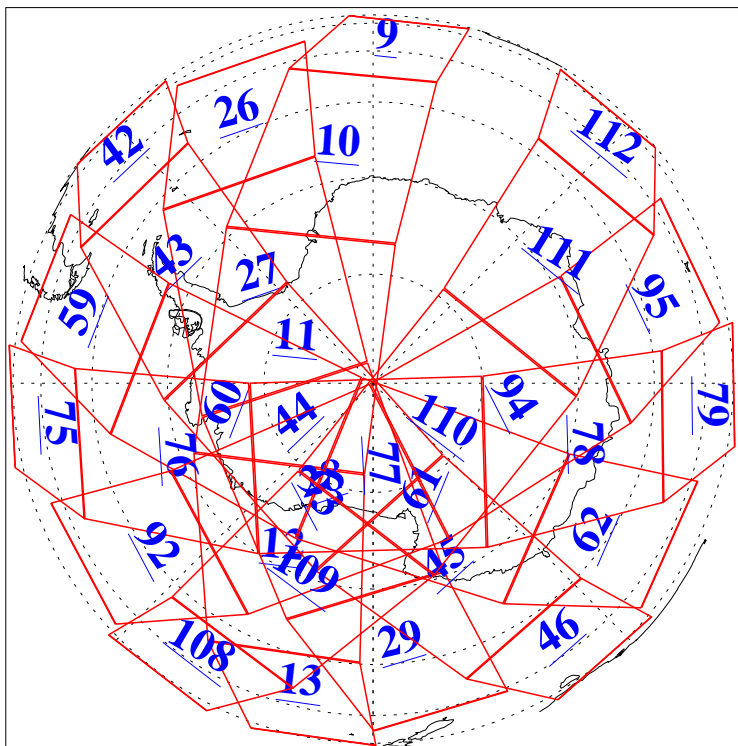

L1B Availability
AMSU Granules: 240
HSB Granules: 0
AIRS Granules: 240

8 Mar 2022
DoY 67
Aqua Day 7248
Granules: 1 to 120

Granules: 121 to 240

Legend: AMSU Available, *HSB Available*, *AIRS Available*

L1B Availability
AMSU Granules: 240
HSB Granules: 0
AIRS Granules: 240

8 Mar 2022
DoY 67
Aqua Day 7248

Ascending Granules

Descending Granules

Legend: AMSU Available, *HSB Available*, *AIRS Available*

L1B Availability
 AMSU Granules: 240
 HSB Granules: 0
 AIRS Granules: 240

8 Mar 2022
 DoY 67
 Aqua Day 7248

Northern Hemisphere Granules

Southern Hemisphere Granules

Legend: AMSU Available, HSB Available, AIRS Available