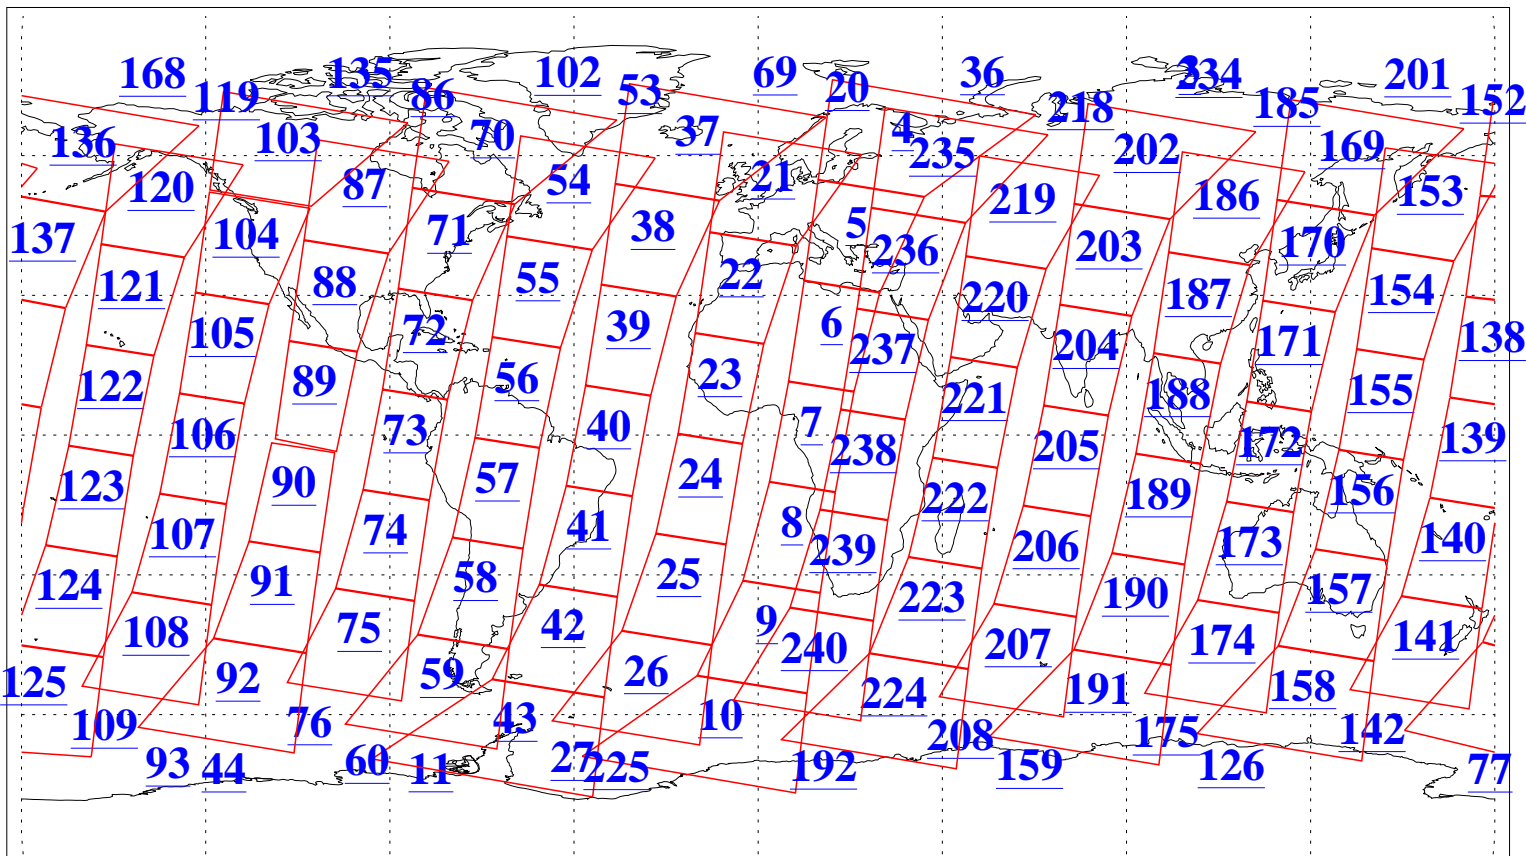

L1B Availability
AMSU Granules: 240
HSB Granules: 0
AIRS Granules: 240

8 Mar 2022
DoY 67
Aqua Day 7248
Granules: 1 to 120

Granules: 121 to 240

Legend: AMSU Available, *HSB Available*, *AIRS Available*

L1B Availability
AMSU Granules: 240
HSB Granules: 0
AIRS Granules: 240

8 Mar 2022
DoY 67
Aqua Day 7248

Ascending Granules

Descending Granules

Legend: AMSU Available, *HSB Available*, *AIRS Available*

L1B Availability
 AMSU Granules: 240
 HSB Granules: 0
 AIRS Granules: 240

8 Mar 2022
 DoY 67
 Aqua Day 7248

Northern Hemisphere Granules

Southern Hemisphere Granules

Legend: AMSU Available, HSB Available, AIRS Available