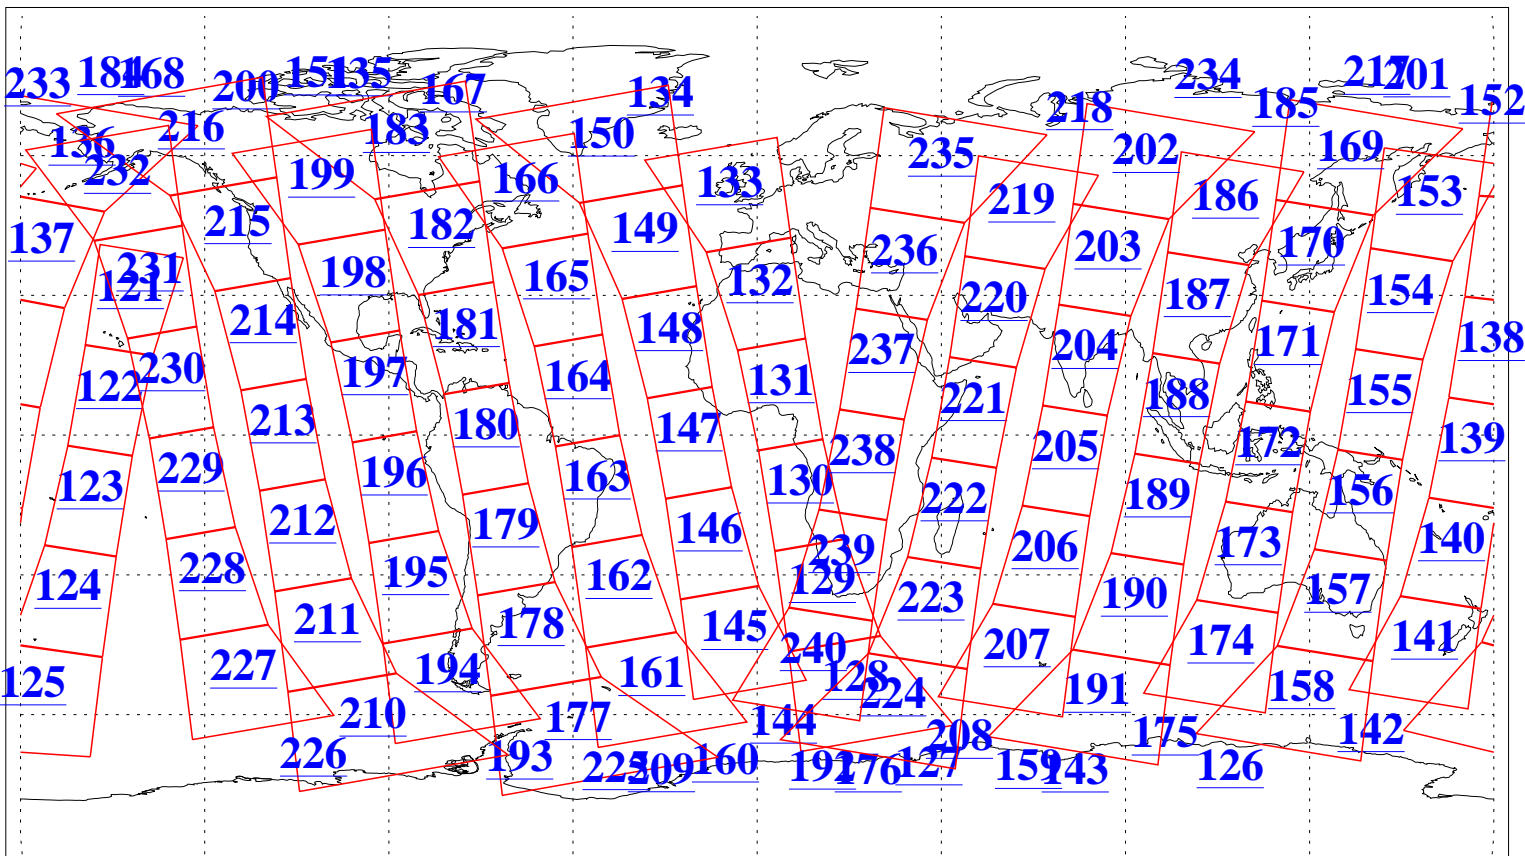

L1B Availability
AMSU Granules: 240
HSB Granules: 0
AIRS Granules: 240

8 Mar 2022
DoY 67
Aqua Day 7248
Granules: 1 to 120

Granules: 121 to 240

Legend: AMSU Available, *HSB Available*, *AIRS Available*

L1B Availability
AMSU Granules: 240
HSB Granules: 0
AIRS Granules: 240

8 Mar 2022
DoY 67
Aqua Day 7248

Ascending Granules

Descending Granules

Legend: AMSU Available, *HSB Available*, *AIRS Available*

L1B Availability
 AMSU Granules: 240
 HSB Granules: 0
 AIRS Granules: 240

8 Mar 2022
 DoY 67
 Aqua Day 7248

Northern Hemisphere Granules

Southern Hemisphere Granules

Legend: AMSU Available, HSB Available, AIRS Available