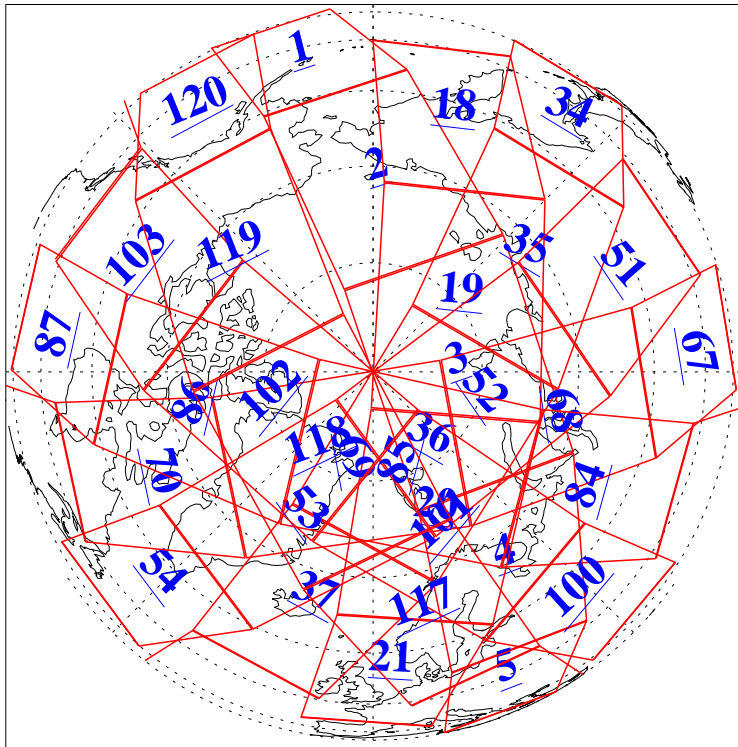

L1B Availability
AMSU Granules: 240
HSB Granules: 0
AIRS Granules: 240

8 Mar 2022
DoY 67
Aqua Day 7248
Granules: 1 to 120

Granules: 121 to 240

Legend: AMSU Available, *HSB Available*, *AIRS Available*

L1B Availability
AMSU Granules: 240
HSB Granules: 0
AIRS Granules: 240

8 Mar 2022
DoY 67
Aqua Day 7248

Ascending Granules

Descending Granules

Legend: AMSU Available, *HSB Available*, *AIRS Available*

L1B Availability
 AMSU Granules: 240
 HSB Granules: 0
 AIRS Granules: 240

8 Mar 2022
 DoY 67
 Aqua Day 7248

Northern Hemisphere Granules

Southern Hemisphere Granules

Legend: AMSU Available, HSB Available, AIRS Available