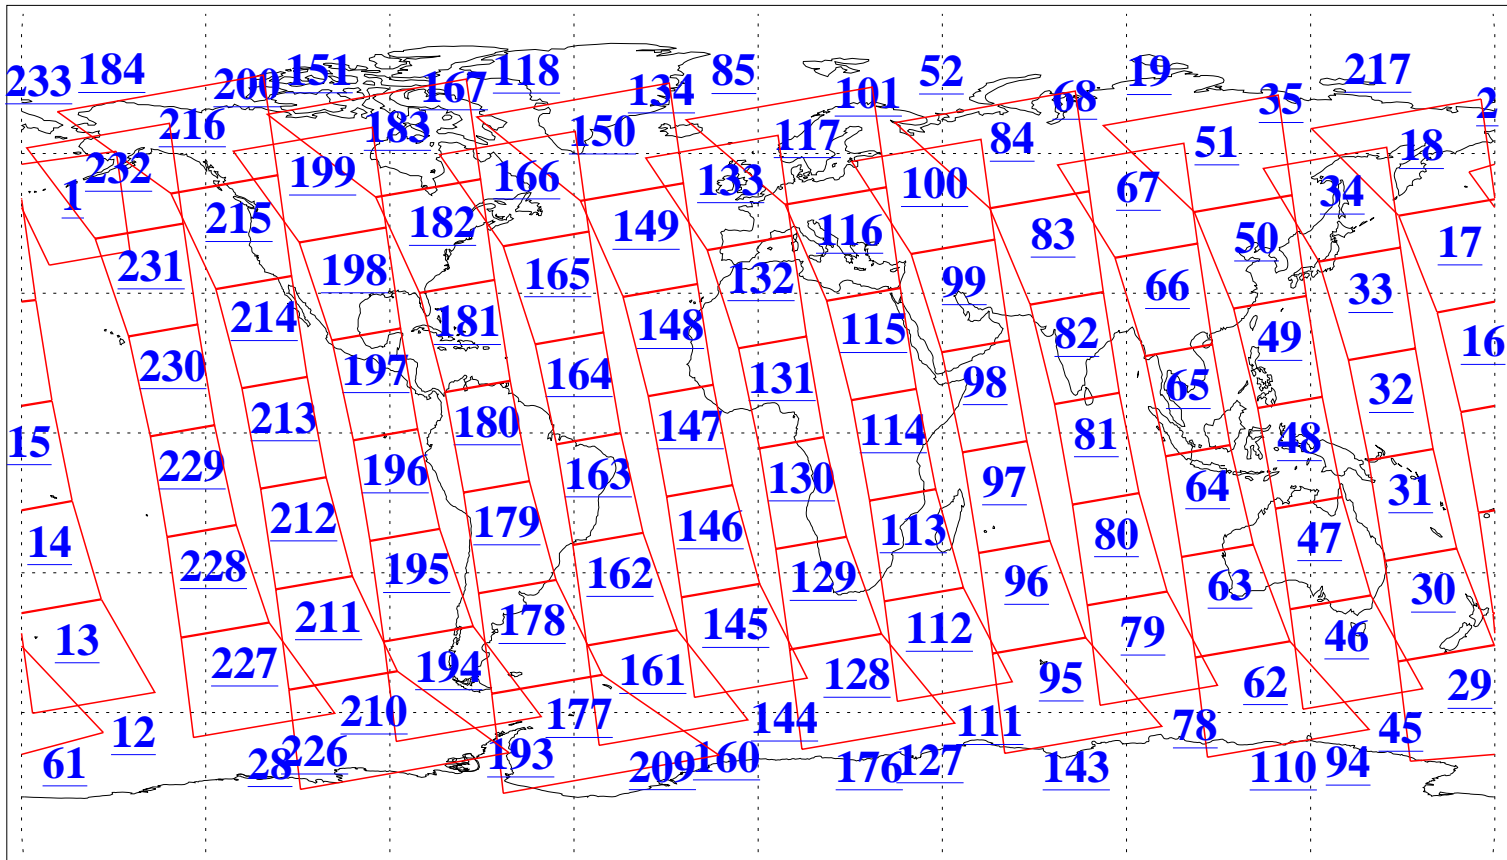

L1B Availability
AMSU Granules: 240
HSB Granules: 0
AIRS Granules: 240

8 Mar 2022
DoY 67
Aqua Day 7248
Granules: 1 to 120

Granules: 121 to 240

Legend: AMSU Available, *HSB Available*, *AIRS Available*

L1B Availability
AMSU Granules: 240
HSB Granules: 0
AIRS Granules: 240

8 Mar 2022
DoY 67
Aqua Day 7248

Ascending Granules

Descending Granules

Legend: AMSU Available, *HSB Available*, *AIRS Available*

L1B Availability
 AMSU Granules: 240
 HSB Granules: 0
 AIRS Granules: 240

8 Mar 2022
 DoY 67
 Aqua Day 7248

Northern Hemisphere Granules

Southern Hemisphere Granules

Legend: AMSU Available, HSB Available, AIRS Available