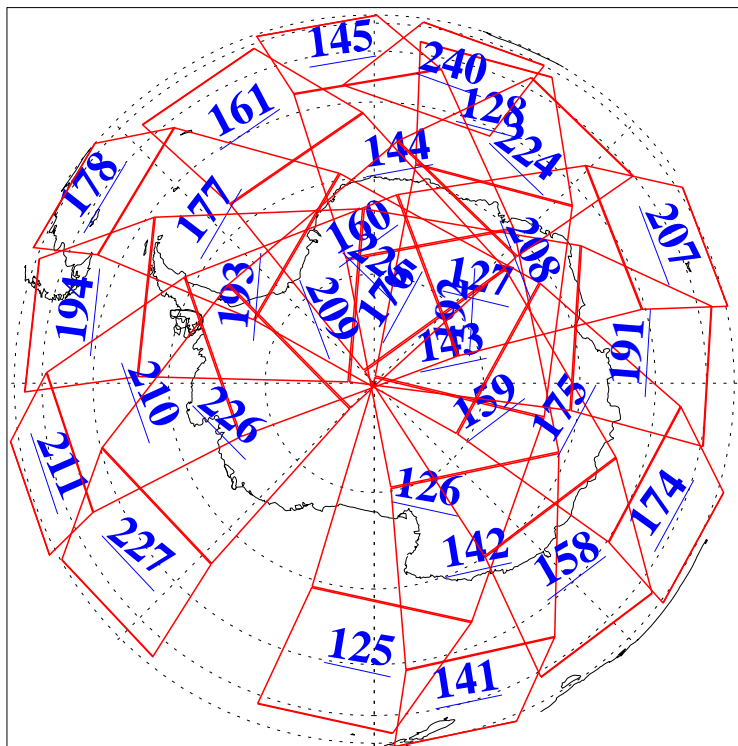

L1B Availability
AMSU Granules: 240
HSB Granules: 0
AIRS Granules: 240

8 Mar 2022
DoY 67
Aqua Day 7248
Granules: 1 to 120

Granules: 121 to 240

Legend: AMSU Available, *HSB Available*, *AIRS Available*

L1B Availability
AMSU Granules: 240
HSB Granules: 0
AIRS Granules: 240

8 Mar 2022
DoY 67
Aqua Day 7248

Ascending Granules

Descending Granules

Legend: AMSU Available, *HSB Available*, *AIRS Available*

L1B Availability
 AMSU Granules: 240
 HSB Granules: 0
 AIRS Granules: 240

8 Mar 2022
 DoY 67
 Aqua Day 7248

Northern Hemisphere Granules

Southern Hemisphere Granules

Legend: AMSU Available, HSB Available, AIRS Available