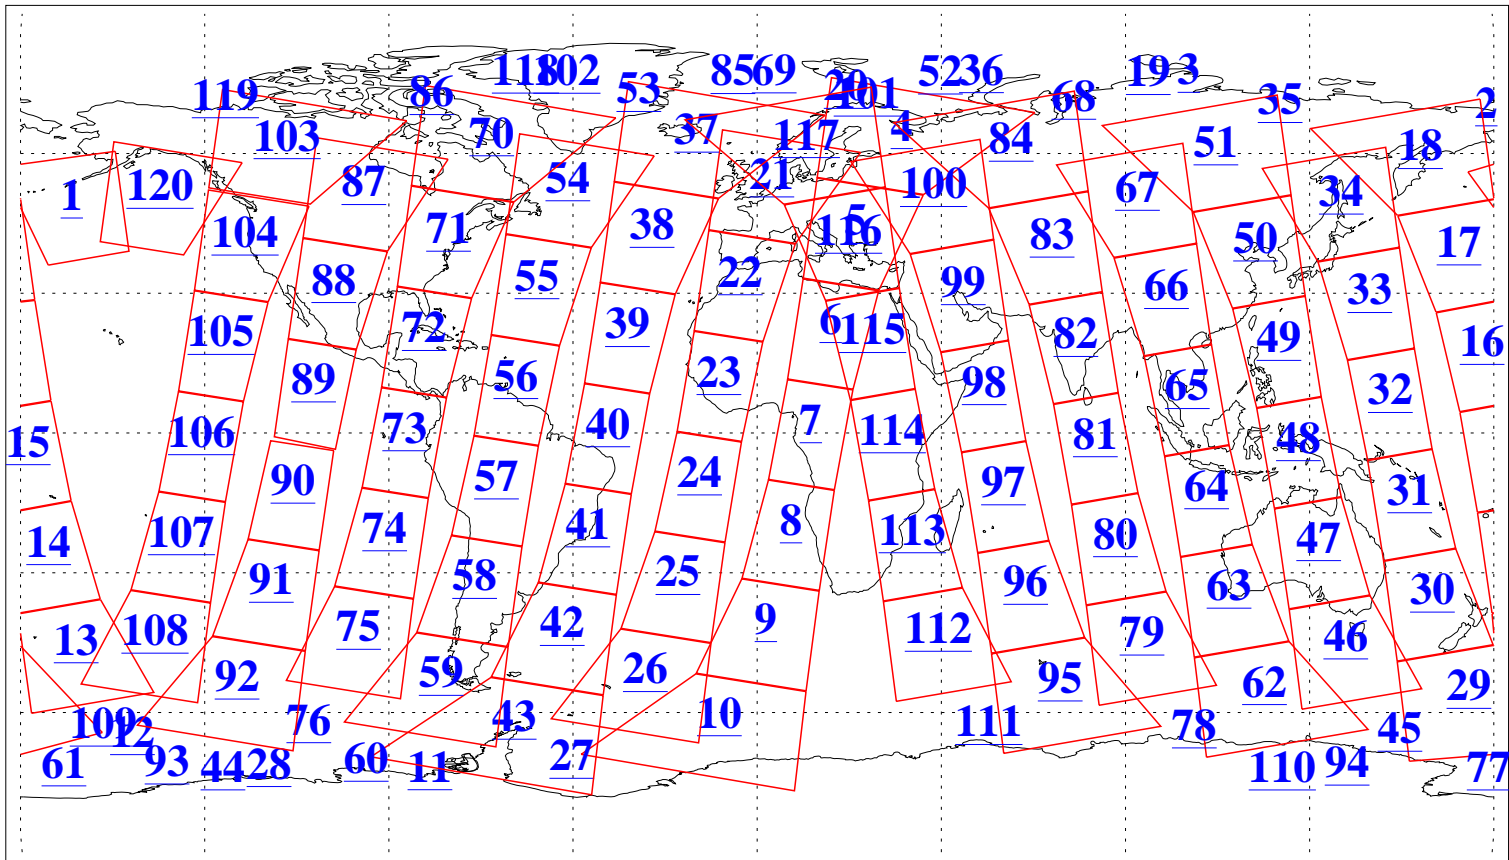

L1B Availability
AMSU Granules: 240
HSB Granules: 0
AIRS Granules: 240

8 Mar 2022
DoY 67
Aqua Day 7248
Granules: 1 to 120

Granules: 121 to 240

Legend: AMSU Available, *HSB Available*, *AIRS Available*

L1B Availability
AMSU Granules: 240
HSB Granules: 0
AIRS Granules: 240

8 Mar 2022
DoY 67
Aqua Day 7248

Ascending Granules

Descending Granules

Legend: AMSU Available, *HSB Available*, *AIRS Available*

L1B Availability
 AMSU Granules: 240
 HSB Granules: 0
 AIRS Granules: 240

8 Mar 2022
 DoY 67
 Aqua Day 7248

Northern Hemisphere Granules

Southern Hemisphere Granules

Legend: AMSU Available, HSB Available, AIRS Available