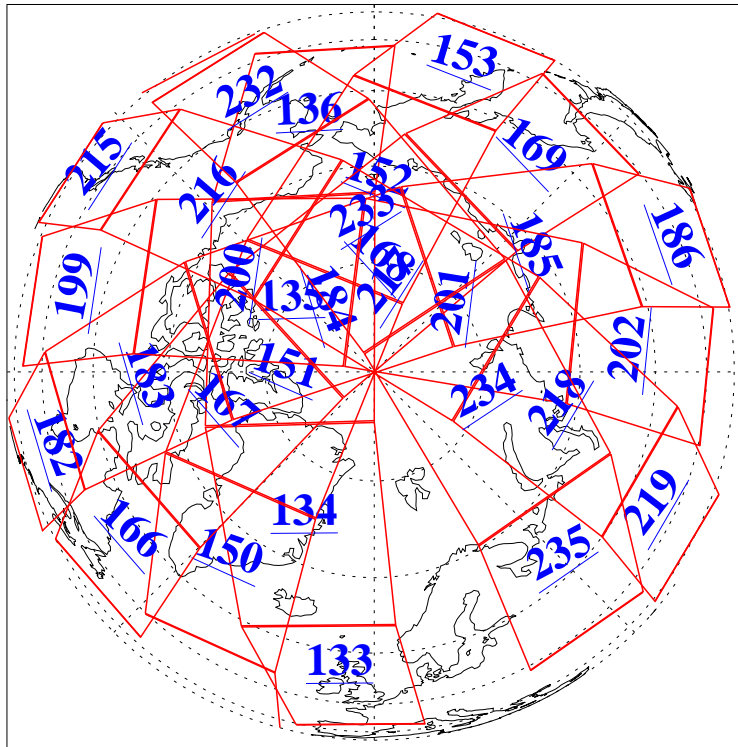

8 Mar 2022
DoY 67
Aqua Day 7248

Ascending Granules

Descending Granules

Legend: AMSU Available, *HSB Available*, *AIRS Available*

L1B Availability
 AMSU Granules: 240
 HSB Granules: 0
 AIRS Granules: 240

8 Mar 2022
 DoY 67
 Aqua Day 7248

Northern Hemisphere Granules

Southern Hemisphere Granules

Legend: AMSU Available, HSB Available, AIRS Available