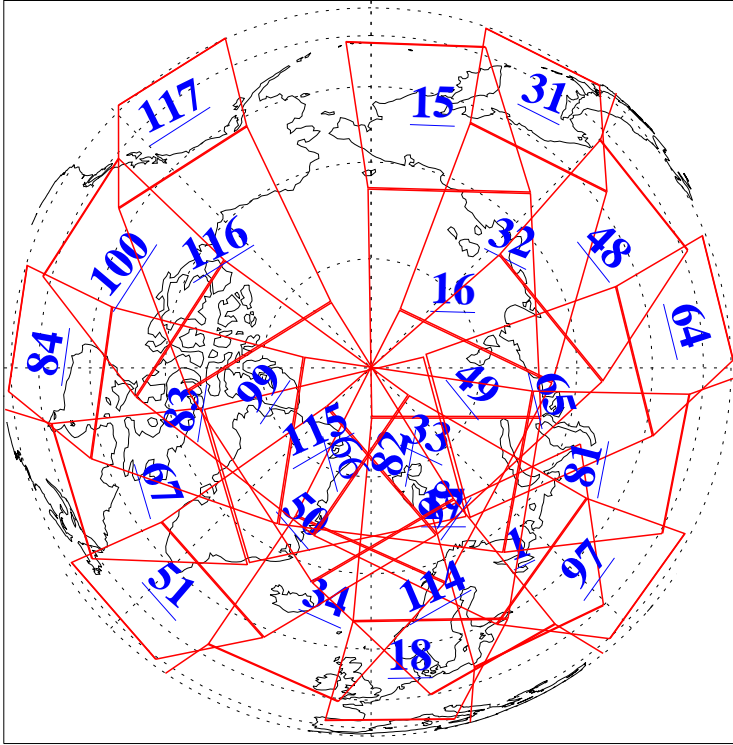

L1B Availability  
AMSU Granules: 240  
HSB Granules: 0  
AIRS Granules: 238

3 Mar 2022  
DoY 62  
Aqua Day 7243  
Granules: 1 to 120

Granules: 121 to 240

Legend: AMSU Available, HSB Available, AIRS Available

L1B Availability  
 AMSU Granules: 240  
 HSB Granules: 0  
 AIRS Granules: 238

3 Mar 2022  
 DoY 62  
 Aqua Day 7243

Ascending Granules

Descending Granules

Legend: AMSU Available, HSB Available, AIRS Available

L1B Availability  
 AMSU Granules: 240  
 HSB Granules: 0  
 AIRS Granules: 238

3 Mar 2022  
 DoY 62  
 Aqua Day 7243

Northern Hemisphere Granules

Southern Hemisphere Granules

Legend: AMSU Available, HSB Available, **AIRS Available**