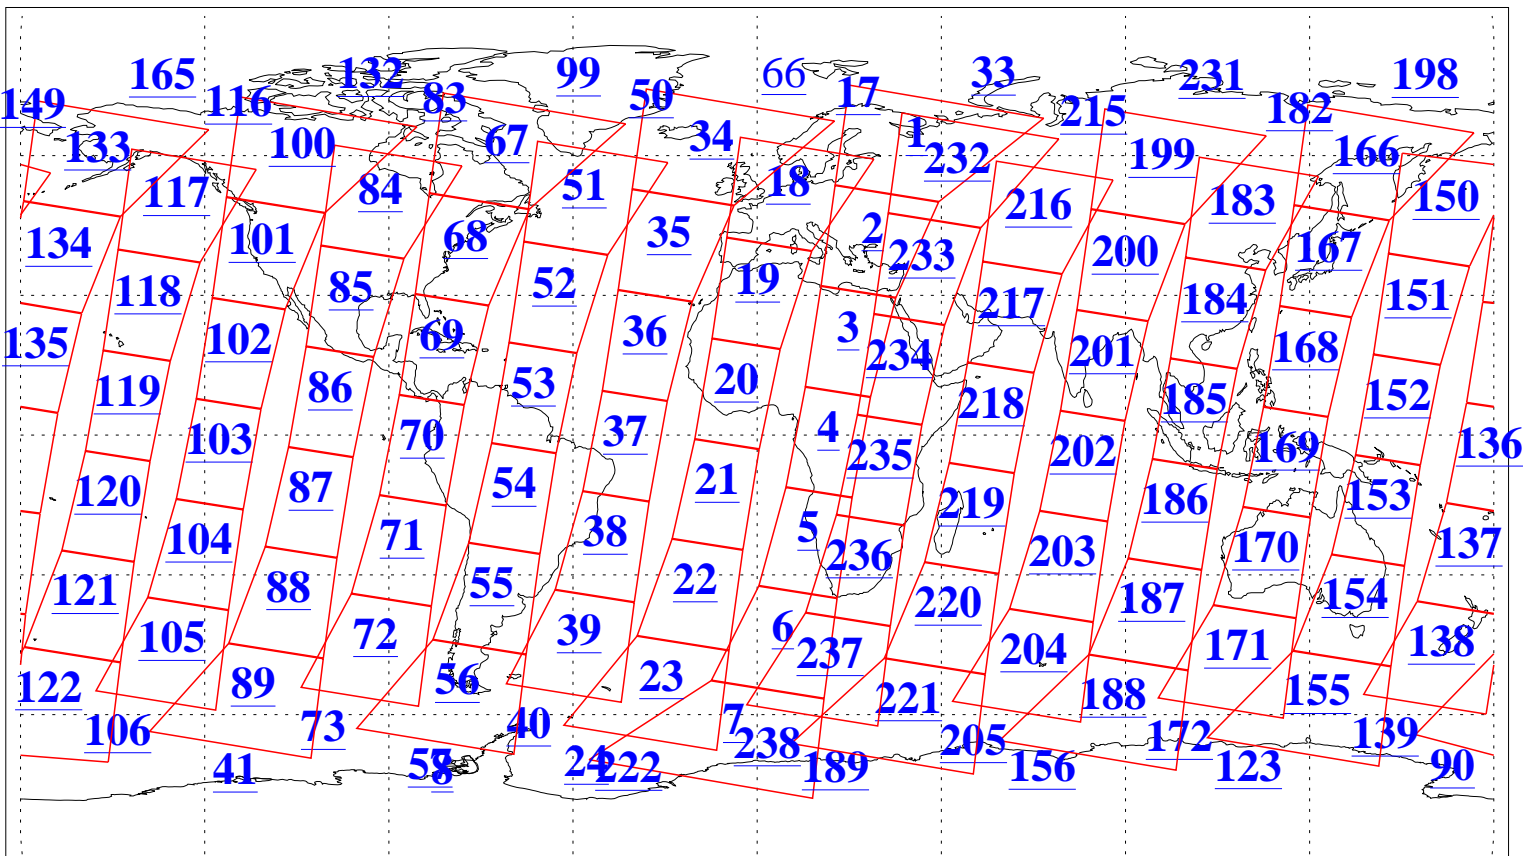

L1B Availability  
AMSU Granules: 240  
HSB Granules: 0  
AIRS Granules: 238

3 Mar 2022  
DoY 62  
Aqua Day 7243  
Granules: 1 to 120

Granules: 121 to 240

Legend: AMSU Available, HSB Available, AIRS Available

L1B Availability  
 AMSU Granules: 240  
 HSB Granules: 0  
 AIRS Granules: 238

3 Mar 2022  
 DoY 62  
 Aqua Day 7243

Ascending Granules

Descending Granules

Legend: AMSU Available, HSB Available, AIRS Available

L1B Availability  
 AMSU Granules: 240  
 HSB Granules: 0  
 AIRS Granules: 238

3 Mar 2022  
 DoY 62  
 Aqua Day 7243

Northern Hemisphere Granules

Southern Hemisphere Granules

Legend: AMSU Available, HSB Available, **AIRS Available**