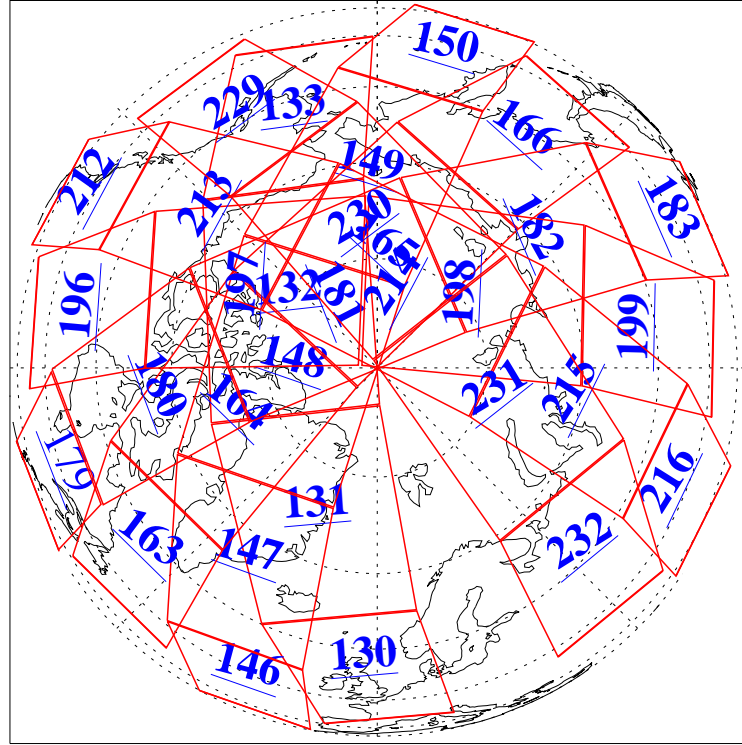

L1B Availability  
 AMSU Granules: 240  
 HSB Granules: 0  
 AIRS Granules: 238

3 Mar 2022  
 DoY 62  
 Aqua Day 7243

Ascending Granules

Descending Granules

Legend: AMSU Available, HSB Available, AIRS Available

L1B Availability  
 AMSU Granules: 240  
 HSB Granules: 0  
 AIRS Granules: 238

3 Mar 2022  
 DoY 62  
 Aqua Day 7243

Northern Hemisphere Granules

Southern Hemisphere Granules

Legend: AMSU Available, HSB Available, **AIRS Available**