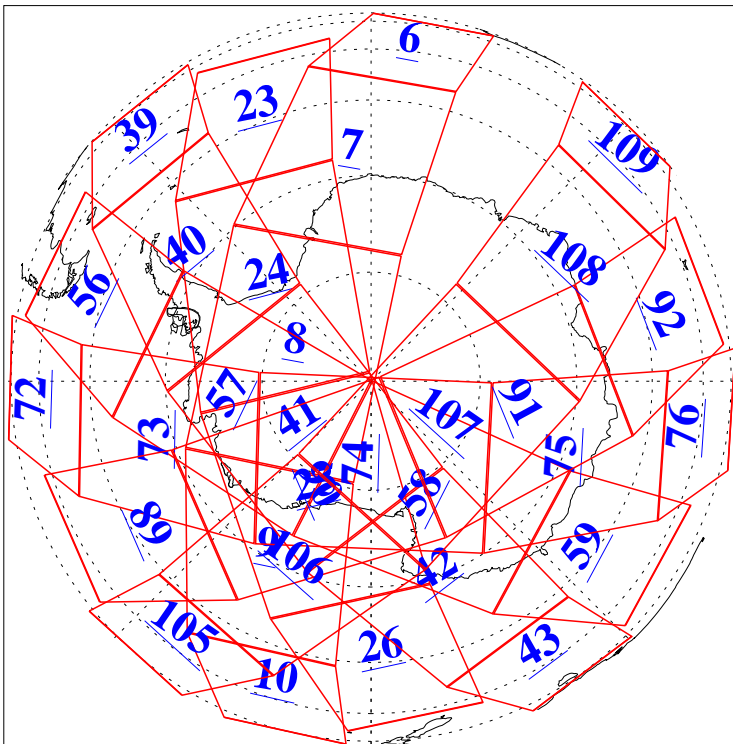

L1B Availability  
AMSU Granules: 240  
HSB Granules: 0  
AIRS Granules: 238

3 Mar 2022  
DoY 62  
Aqua Day 7243  
Granules: 1 to 120

Granules: 121 to 240

Legend: AMSU Available, HSB Available, AIRS Available

L1B Availability  
 AMSU Granules: 240  
 HSB Granules: 0  
 AIRS Granules: 238

3 Mar 2022  
 DoY 62  
 Aqua Day 7243

Ascending Granules

Descending Granules

Legend: AMSU Available, HSB Available, AIRS Available

L1B Availability  
 AMSU Granules: 240  
 HSB Granules: 0  
 AIRS Granules: 238

3 Mar 2022  
 DoY 62  
 Aqua Day 7243

Northern Hemisphere Granules

Southern Hemisphere Granules

Legend: AMSU Available, HSB Available, **AIRS Available**