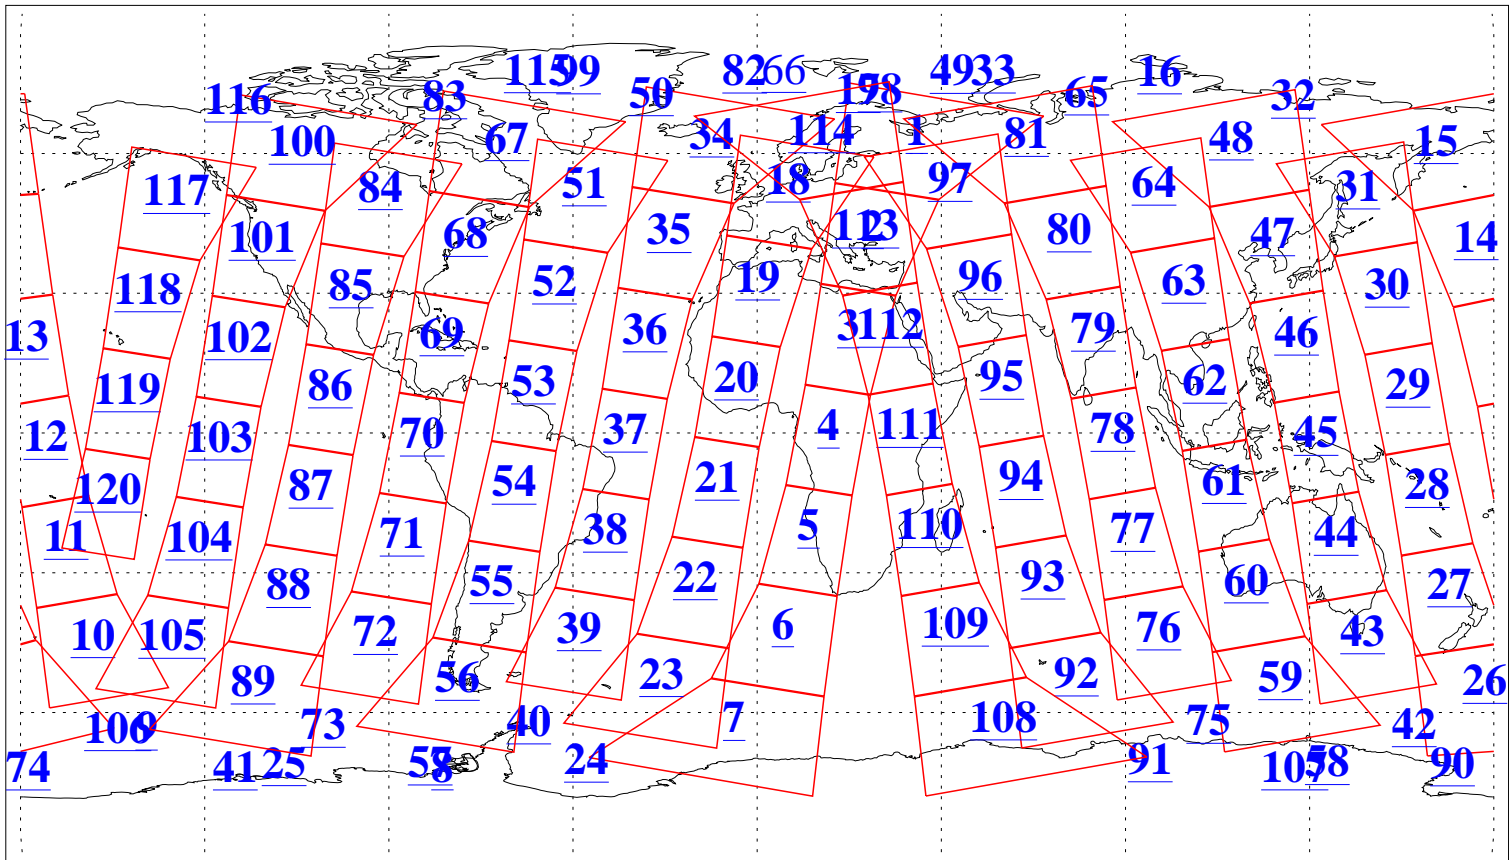

L1B Availability  
AMSU Granules: 240  
HSB Granules: 0  
AIRS Granules: 238

3 Mar 2022  
DoY 62  
Aqua Day 7243  
Granules: 1 to 120

Granules: 121 to 240

Legend: AMSU Available, HSB Available, AIRS Available

L1B Availability  
 AMSU Granules: 240  
 HSB Granules: 0  
 AIRS Granules: 238

3 Mar 2022  
 DoY 62  
 Aqua Day 7243

Ascending Granules

Descending Granules

Legend: AMSU Available, HSB Available, AIRS Available

L1B Availability  
 AMSU Granules: 240  
 HSB Granules: 0  
 AIRS Granules: 238

3 Mar 2022  
 DoY 62  
 Aqua Day 7243

Northern Hemisphere Granules

Southern Hemisphere Granules

Legend: AMSU Available, HSB Available, **AIRS Available**