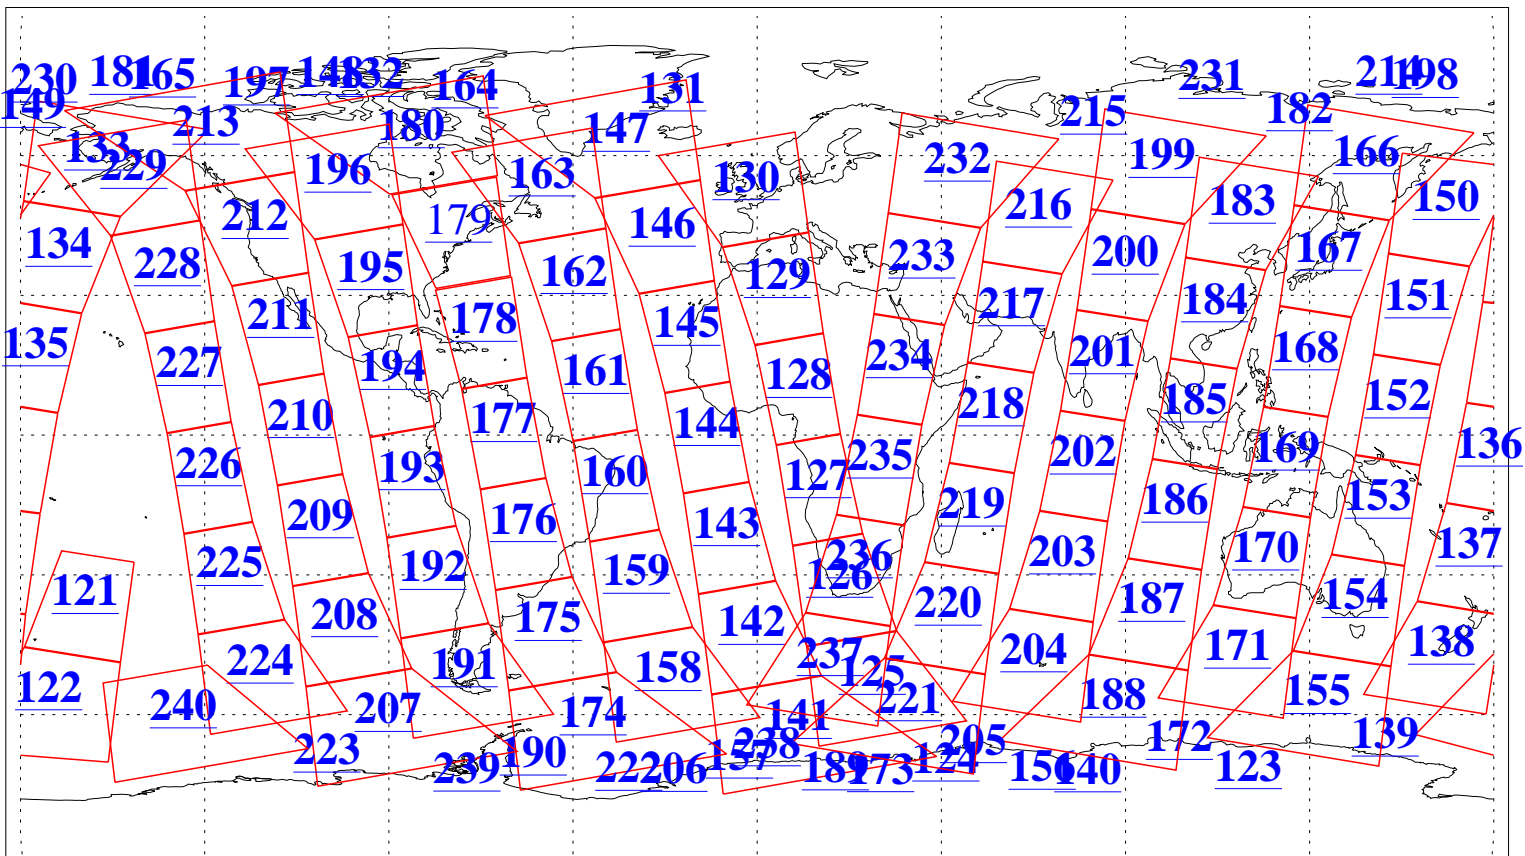

L1B Availability  
AMSU Granules: 240  
HSB Granules: 0  
AIRS Granules: 238

3 Mar 2022  
DoY 62  
Aqua Day 7243  
Granules: 1 to 120

Granules: 121 to 240

Legend: AMSU Available, HSB Available, AIRS Available

L1B Availability  
 AMSU Granules: 240  
 HSB Granules: 0  
 AIRS Granules: 238

3 Mar 2022  
 DoY 62  
 Aqua Day 7243

Ascending Granules

Descending Granules

Legend: AMSU Available, HSB Available, AIRS Available

L1B Availability  
 AMSU Granules: 240  
 HSB Granules: 0  
 AIRS Granules: 238

3 Mar 2022  
 DoY 62  
 Aqua Day 7243

Northern Hemisphere Granules

Southern Hemisphere Granules

Legend: AMSU Available, HSB Available, **AIRS Available**