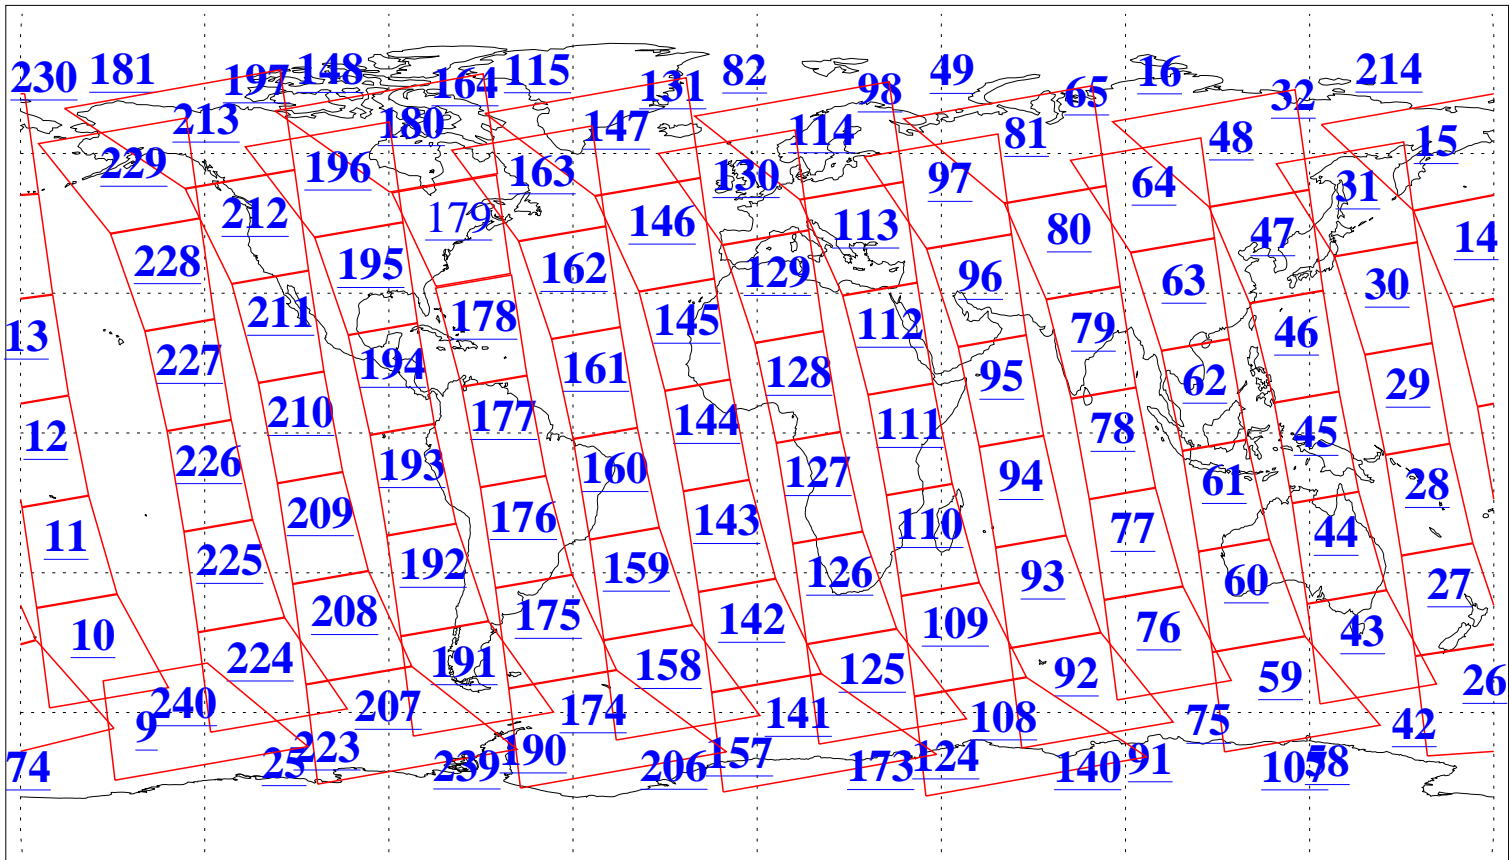

L1B Availability  
AMSU Granules: 240  
HSB Granules: 0  
AIRS Granules: 238

3 Mar 2022  
DoY 62  
Aqua Day 7243  
Granules: 1 to 120

Granules: 121 to 240

Legend: AMSU Available, HSB Available, AIRS Available

L1B Availability  
 AMSU Granules: 240  
 HSB Granules: 0  
 AIRS Granules: 238

3 Mar 2022  
 DoY 62  
 Aqua Day 7243

Ascending Granules

Descending Granules

Legend: AMSU Available, HSB Available, AIRS Available