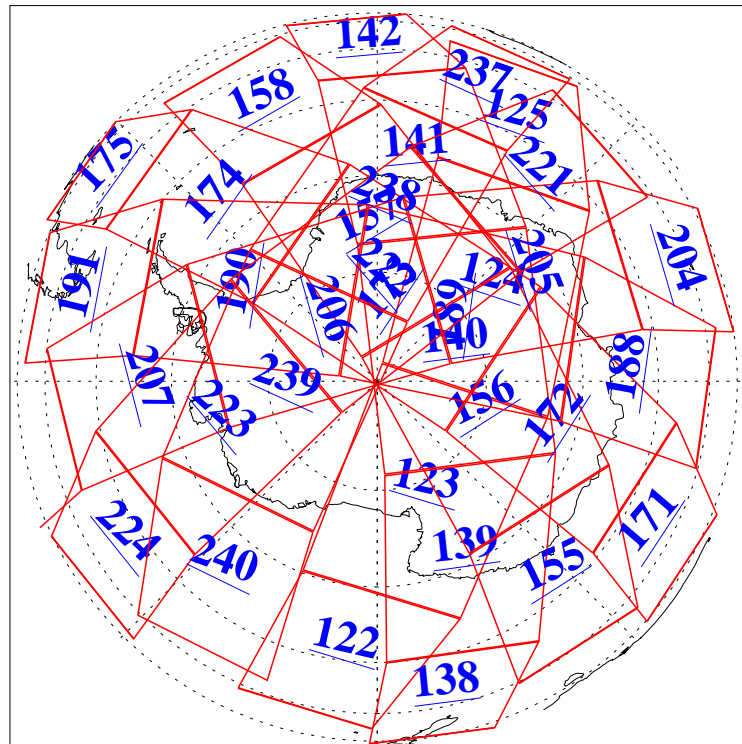

L1B Availability  
AMSU Granules: 240  
HSB Granules: 0  
AIRS Granules: 238

3 Mar 2022  
DoY 62  
Aqua Day 7243  
Granules: 1 to 120

Granules: 121 to 240

Legend: AMSU Available, HSB Available, AIRS Available

L1B Availability  
 AMSU Granules: 240  
 HSB Granules: 0  
 AIRS Granules: 238

3 Mar 2022  
 DoY 62  
 Aqua Day 7243

Ascending Granules

Descending Granules

Legend: AMSU Available, HSB Available, AIRS Available

L1B Availability  
 AMSU Granules: 240  
 HSB Granules: 0  
 AIRS Granules: 238

3 Mar 2022  
 DoY 62  
 Aqua Day 7243

Northern Hemisphere Granules

Southern Hemisphere Granules

Legend: AMSU Available, HSB Available, **AIRS Available**