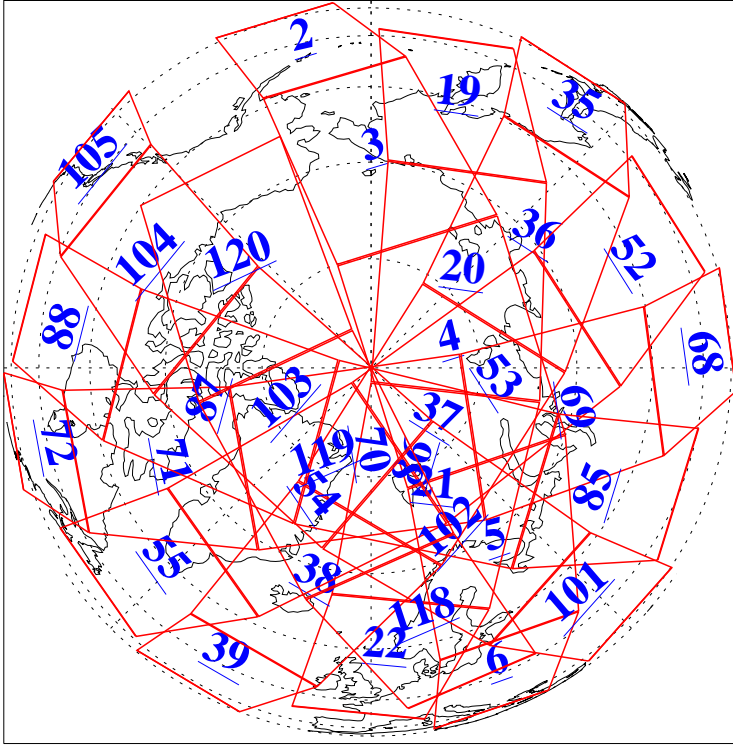

L1B Availability
 AMSU Granules: 240
 HSB Granules: 0
 AIRS Granules: 240

27 Feb 2022
 DoY 58
 Aqua Day 7239
 Granules: 1 to 120

Granules: 121 to 240

Legend: AMSU Available, *HSB Available*, AIRS Available

L1B Availability
AMSU Granules: 240
HSB Granules: 0
AIRS Granules: 240

27 Feb 2022
DoY 58
Aqua Day 7239

Ascending Granules

Descending Granules

Legend: AMSU Available, HSB Available, AIRS Available

L1B Availability
 AMSU Granules: 240
 HSB Granules: 0
 AIRS Granules: 240

27 Feb 2022
 DoY 58
 Aqua Day 7239

Northern Hemisphere Granules

Southern Hemisphere Granules

Legend: AMSU Available, HSB Available, AIRS Available