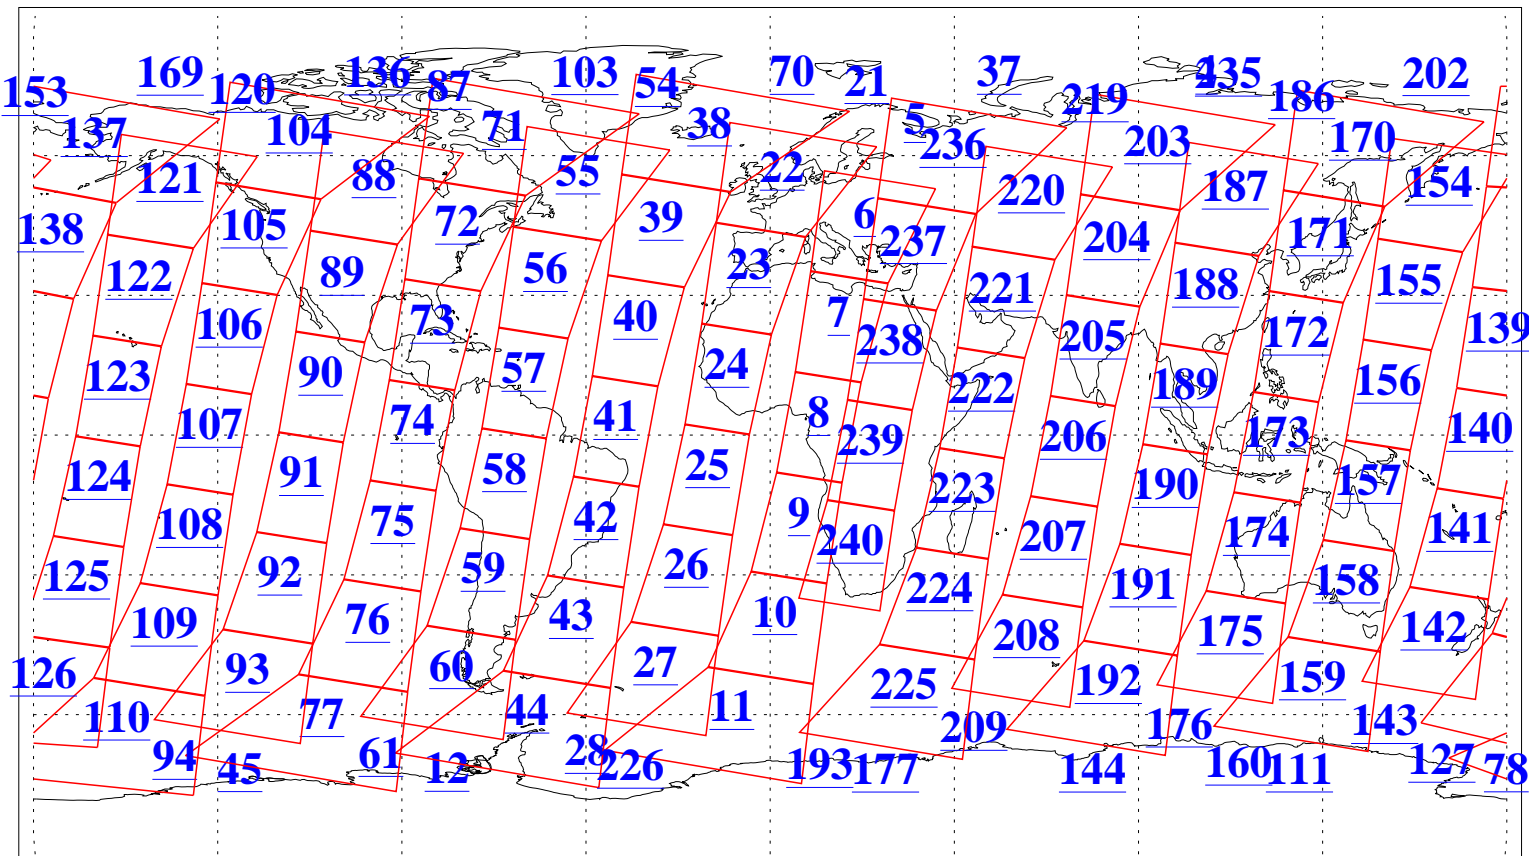

L1B Availability
 AMSU Granules: 240
 HSB Granules: 0
 AIRS Granules: 240

27 Feb 2022
 DoY 58
 Aqua Day 7239
 Granules: 1 to 120

Granules: 121 to 240

Legend: AMSU Available, *HSB Available*, AIRS Available

L1B Availability
AMSU Granules: 240
HSB Granules: 0
AIRS Granules: 240

27 Feb 2022
DoY 58
Aqua Day 7239

Ascending Granules

Descending Granules

Legend: AMSU Available, HSB Available, AIRS Available

L1B Availability
 AMSU Granules: 240
 HSB Granules: 0
 AIRS Granules: 240