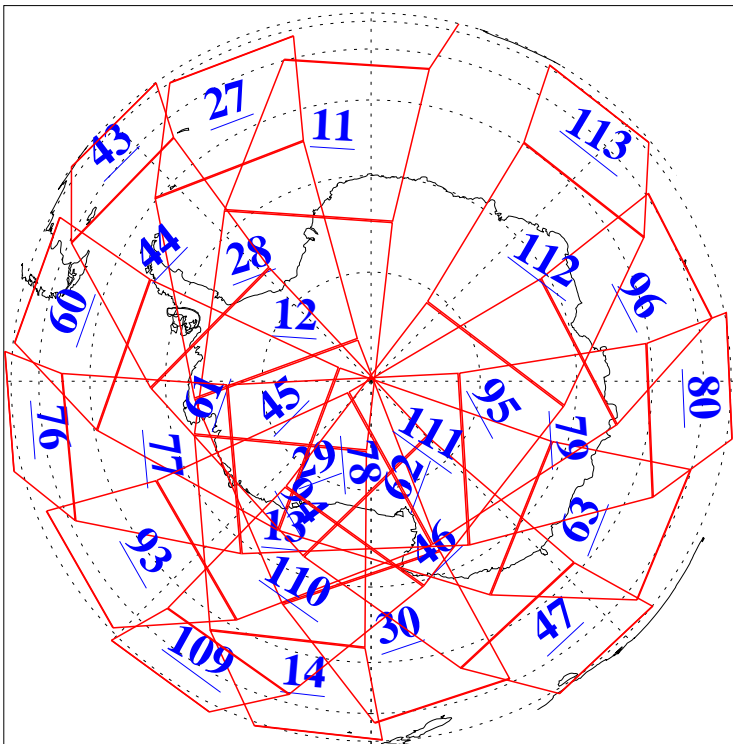

L1B Availability
 AMSU Granules: 240
 HSB Granules: 0
 AIRS Granules: 240

27 Feb 2022
 DoY 58
 Aqua Day 7239
 Granules: 1 to 120

Granules: 121 to 240

Legend: AMSU Available, *HSB Available*, AIRS Available

L1B Availability
AMSU Granules: 240
HSB Granules: 0
AIRS Granules: 240

27 Feb 2022
DoY 58
Aqua Day 7239

Ascending Granules

Descending Granules

Legend: AMSU Available, HSB Available, AIRS Available

L1B Availability
 AMSU Granules: 240
 HSB Granules: 0
 AIRS Granules: 240

27 Feb 2022
 DoY 58
 Aqua Day 7239

Northern Hemisphere Granules

Southern Hemisphere Granules

Legend: AMSU Available, HSB Available, AIRS Available