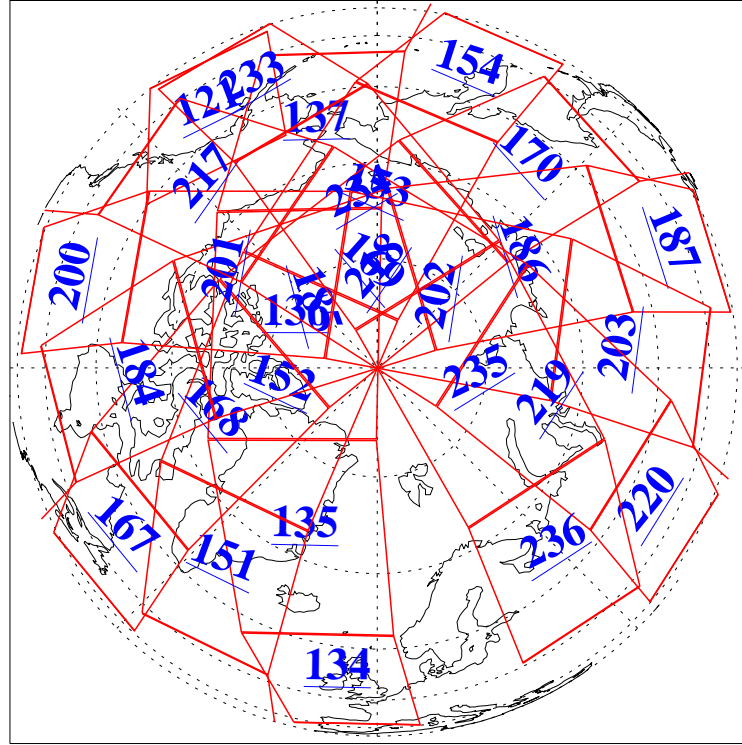

L1B Availability
AMSU Granules: 240
HSB Granules: 0
AIRS Granules: 240

27 Feb 2022
DoY 58
Aqua Day 7239

Northern Hemisphere Granules

Southern Hemisphere Granules