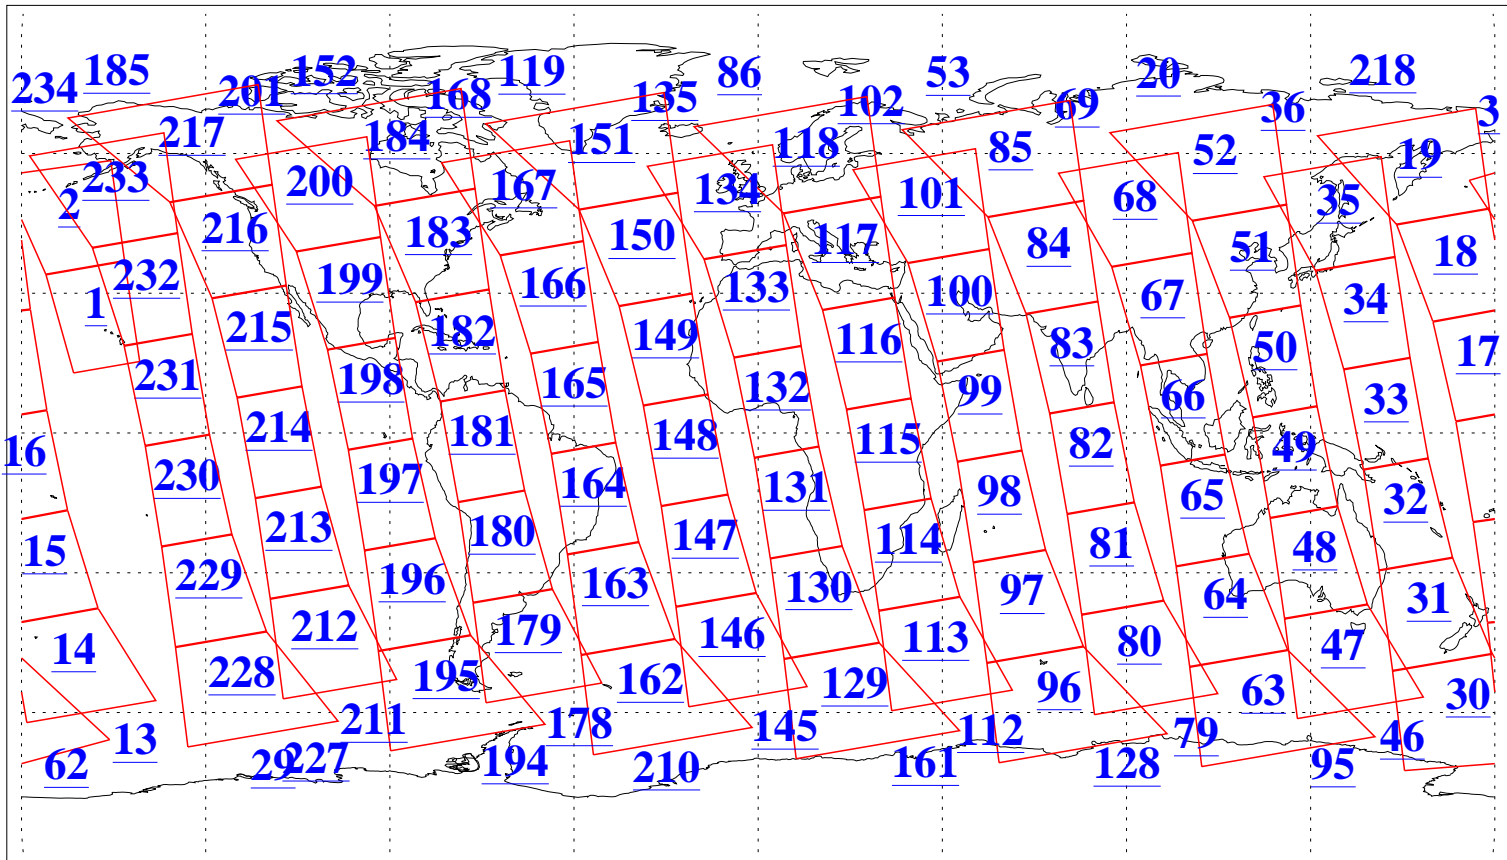

L1B Availability
 AMSU Granules: 240
 HSB Granules: 0
 AIRS Granules: 240

27 Feb 2022
 DoY 58
 Aqua Day 7239
 Granules: 1 to 120

Granules: 121 to 240

Legend: AMSU Available, *HSB Available*, AIRS Available

L1B Availability
AMSU Granules: 240
HSB Granules: 0
AIRS Granules: 240

27 Feb 2022
DoY 58
Aqua Day 7239

Ascending Granules

Descending Granules

Legend: AMSU Available, HSB Available, AIRS Available

L1B Availability
 AMSU Granules: 240
 HSB Granules: 0
 AIRS Granules: 240

27 Feb 2022
 DoY 58
 Aqua Day 7239

Northern Hemisphere Granules

Southern Hemisphere Granules

Legend: AMSU Available, HSB Available, AIRS Available