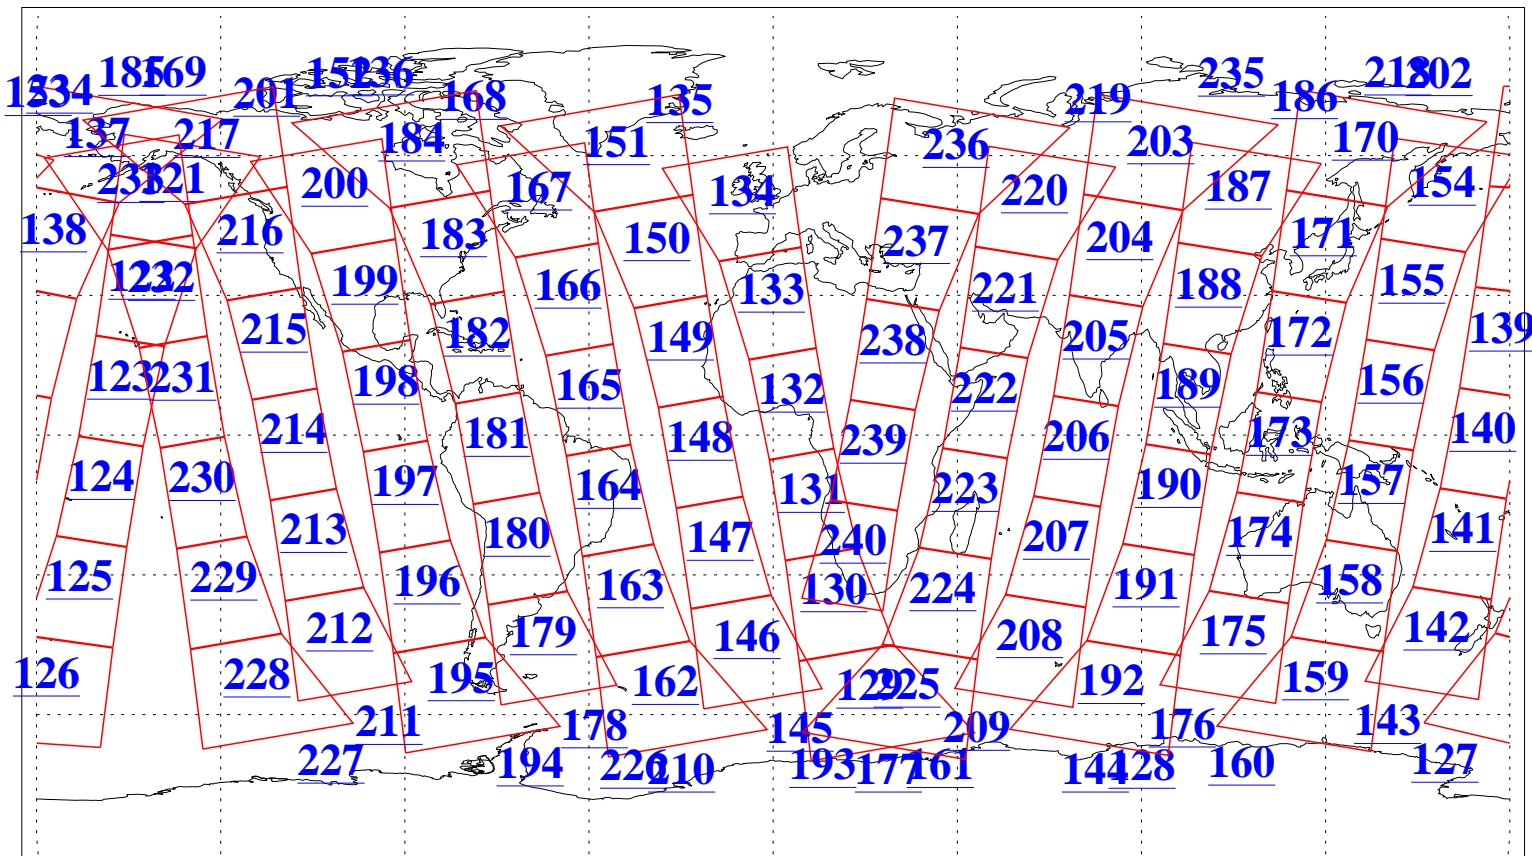

L1B Availability
 AMSU Granules: 240
 HSB Granules: 0
 AIRS Granules: 240

27 Feb 2022
 DoY 58
 Aqua Day 7239
 Granules: 1 to 120

Granules: 121 to 240

Legend: AMSU Available, *HSB Available*, AIRS Available

L1B Availability
AMSU Granules: 240
HSB Granules: 0
AIRS Granules: 240

27 Feb 2022
DoY 58
Aqua Day 7239

Ascending Granules

Descending Granules

Legend: AMSU Available, HSB Available, AIRS Available

L1B Availability
 AMSU Granules: 240
 HSB Granules: 0
 AIRS Granules: 240

27 Feb 2022
 DoY 58
 Aqua Day 7239

Northern Hemisphere Granules

Southern Hemisphere Granules

Legend: AMSU Available, HSB Available, AIRS Available