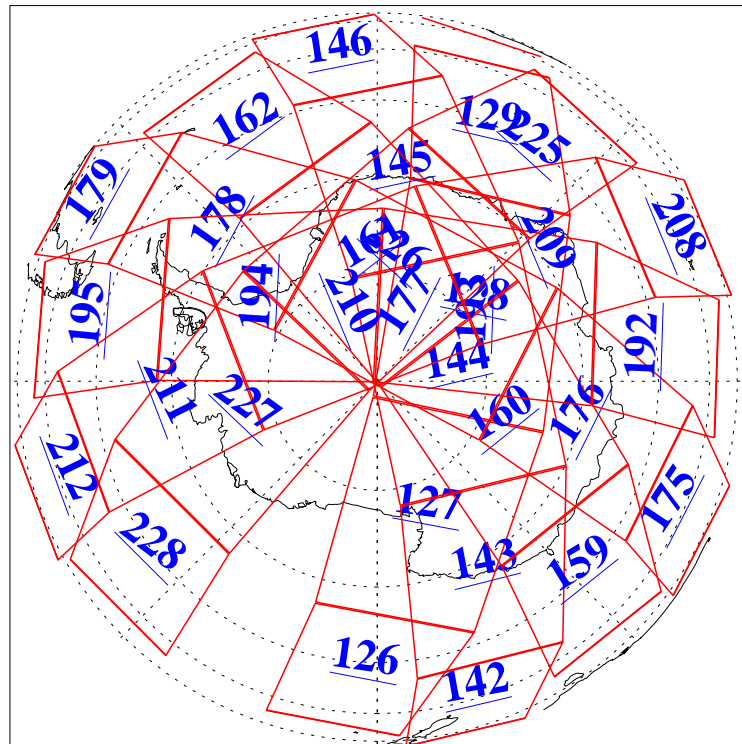

L1B Availability
 AMSU Granules: 240
 HSB Granules: 0
 AIRS Granules: 240

27 Feb 2022
 DoY 58
 Aqua Day 7239
 Granules: 1 to 120

Granules: 121 to 240

Legend: AMSU Available, *HSB Available*, AIRS Available

L1B Availability
AMSU Granules: 240
HSB Granules: 0
AIRS Granules: 240

27 Feb 2022
DoY 58
Aqua Day 7239

Ascending Granules

Descending Granules

Legend: AMSU Available, HSB Available, AIRS Available

L1B Availability
 AMSU Granules: 240
 HSB Granules: 0
 AIRS Granules: 240

27 Feb 2022
 DoY 58
 Aqua Day 7239

Northern Hemisphere Granules

Southern Hemisphere Granules

Legend: AMSU Available, HSB Available, AIRS Available