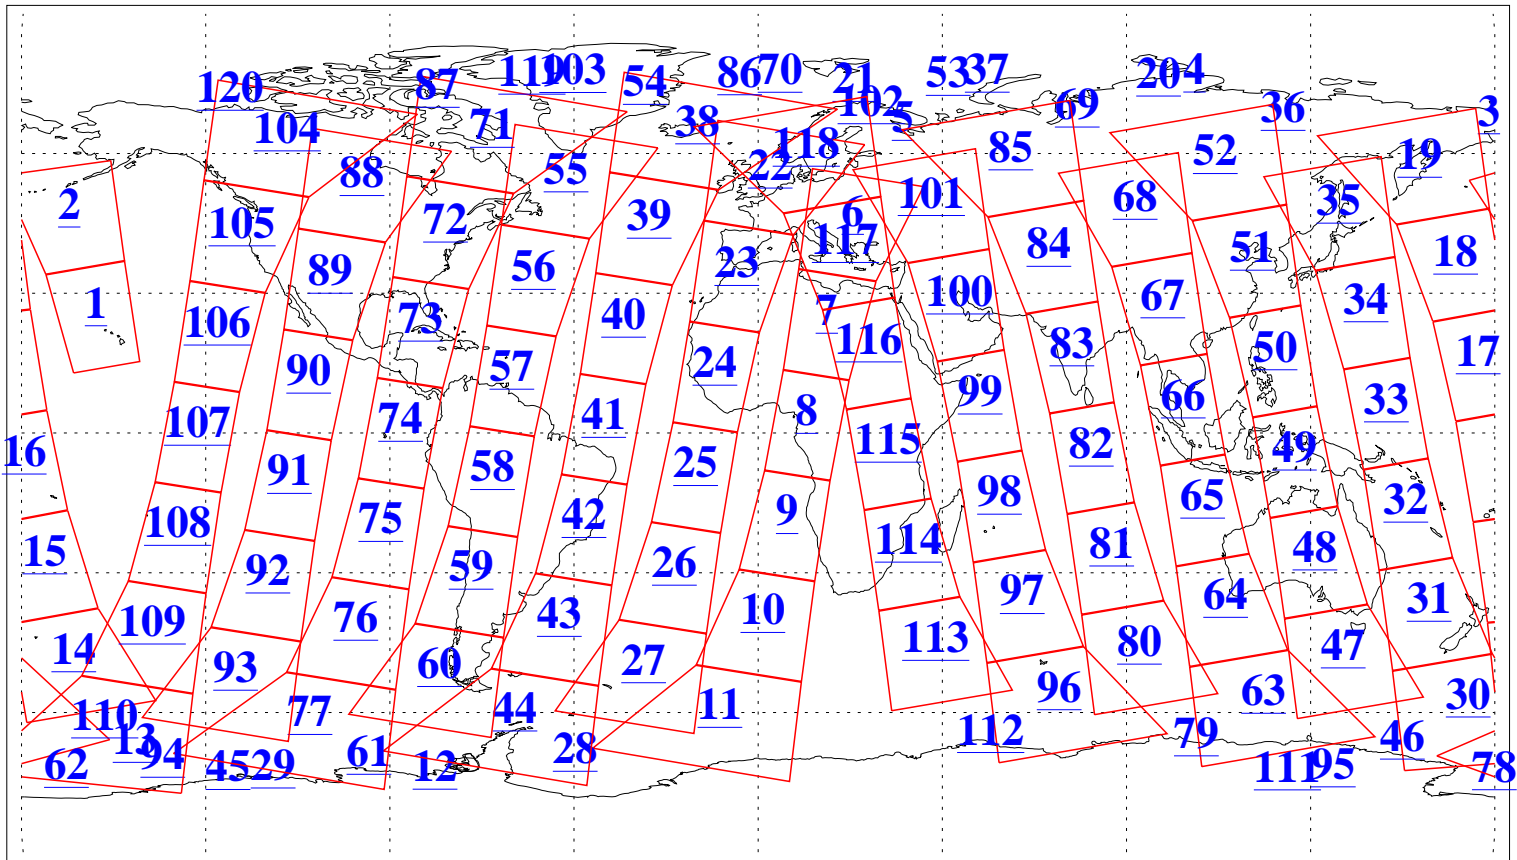

L1B Availability
 AMSU Granules: 240
 HSB Granules: 0
 AIRS Granules: 240

27 Feb 2022
 DoY 58
 Aqua Day 7239
 Granules: 1 to 120

Granules: 121 to 240

Legend: AMSU Available, *HSB Available*, AIRS Available

L1B Availability
AMSU Granules: 240
HSB Granules: 0
AIRS Granules: 240

27 Feb 2022
DoY 58
Aqua Day 7239

Ascending Granules

Descending Granules

Legend: AMSU Available, HSB Available, AIRS Available

L1B Availability
 AMSU Granules: 240
 HSB Granules: 0
 AIRS Granules: 240

27 Feb 2022
 DoY 58
 Aqua Day 7239

Northern Hemisphere Granules

Southern Hemisphere Granules

Legend: AMSU Available, HSB Available, AIRS Available